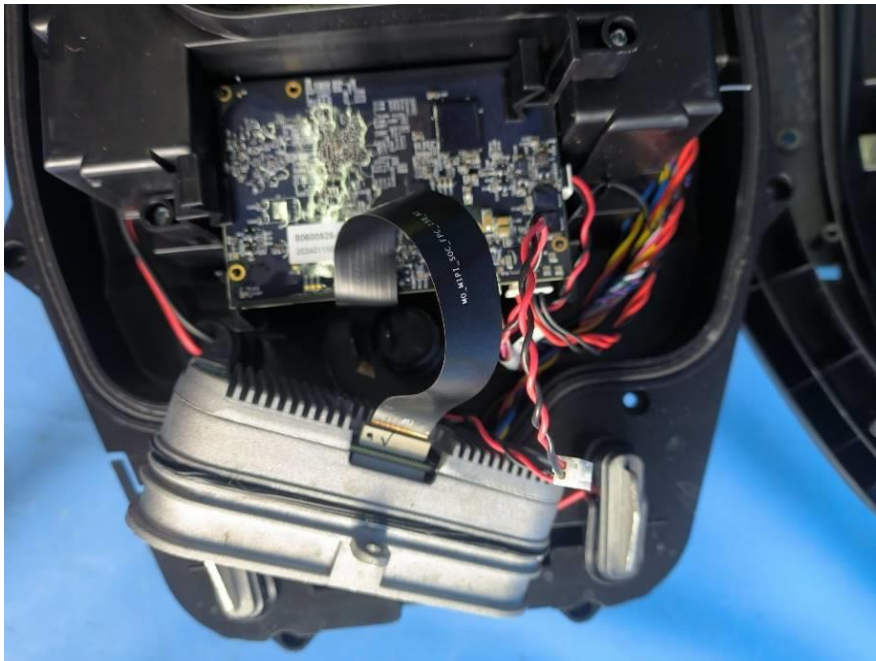

SGS-CSTC Standards Technical Services (Shanghai) Co., Ltd.

Page: 1 of 27

Internal Photos for SHCR2402000269PT

EUT Constructional Details (EUT Photos)

RF Antenna