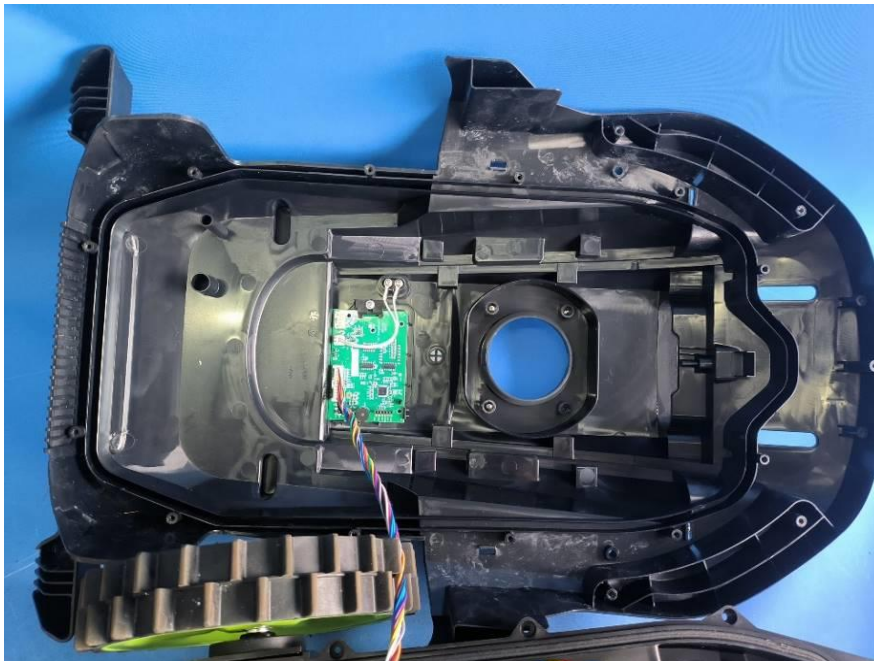

SGS-CSTC Standards Technical Services (Shanghai) Co., Ltd.

Page: 1 of 27

Internal Photos for SHCR2402000269PT

EUT Constructional Details (EUT Photos)

RF Antenna