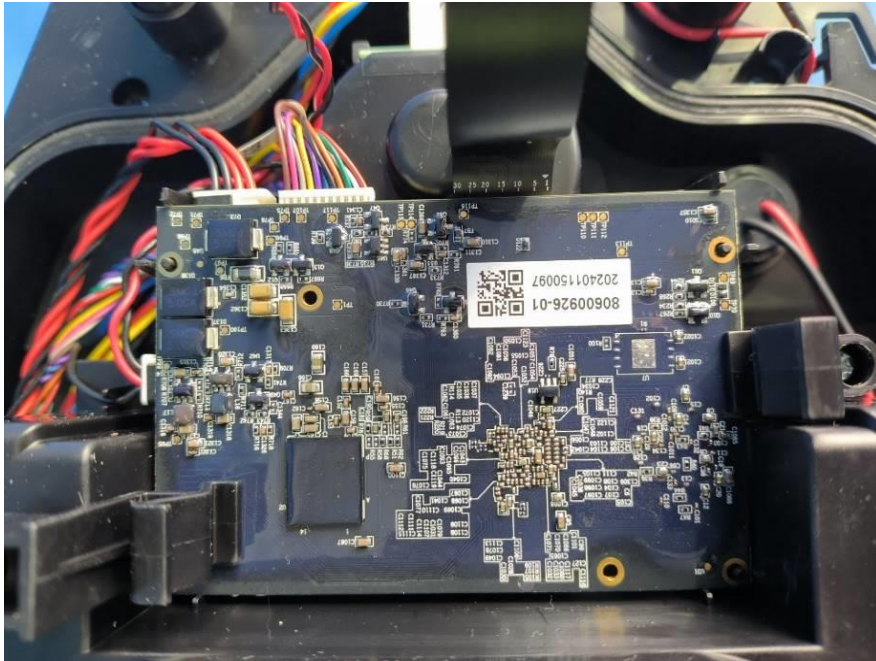

SGS-CSTC Standards Technical Services (Shanghai) Co., Ltd.

Page: 1 of 27

Internal Photos for SHCR2402000269PT

EUT Constructional Details (EUT Photos)

RF Antenna