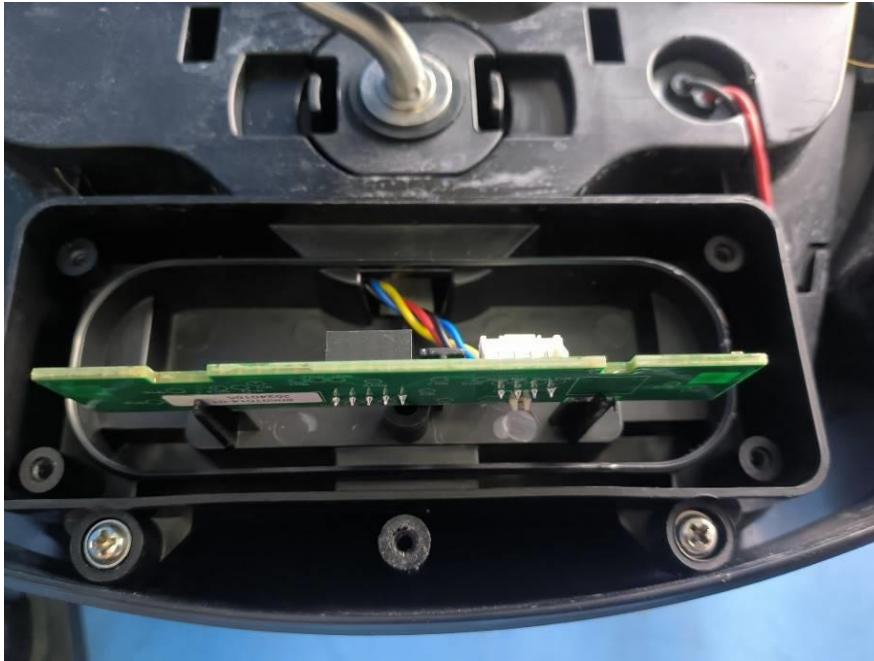

SGS-CSTC Standards Technical Services (Shanghai) Co., Ltd.

Page: 1 of 27

Internal Photos for SHCR2402000269PT

EUT Constructional Details (EUT Photos)

RF Antenna