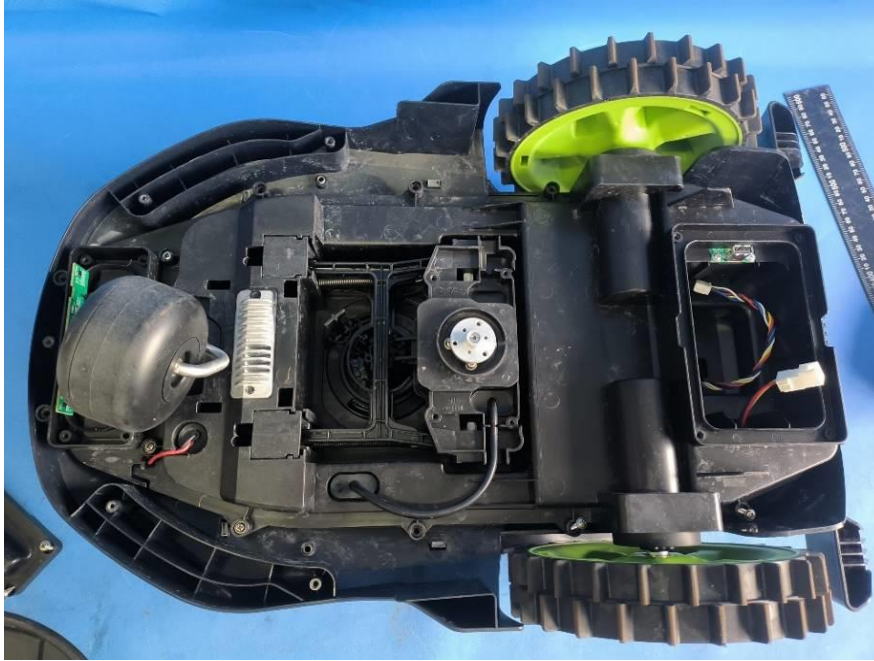

SGS-CSTC Standards Technical Services (Shanghai) Co., Ltd.

Page: 1 of 27

Internal Photos for SHCR2402000269PT

EUT Constructional Details (EUT Photos)

RF Antenna