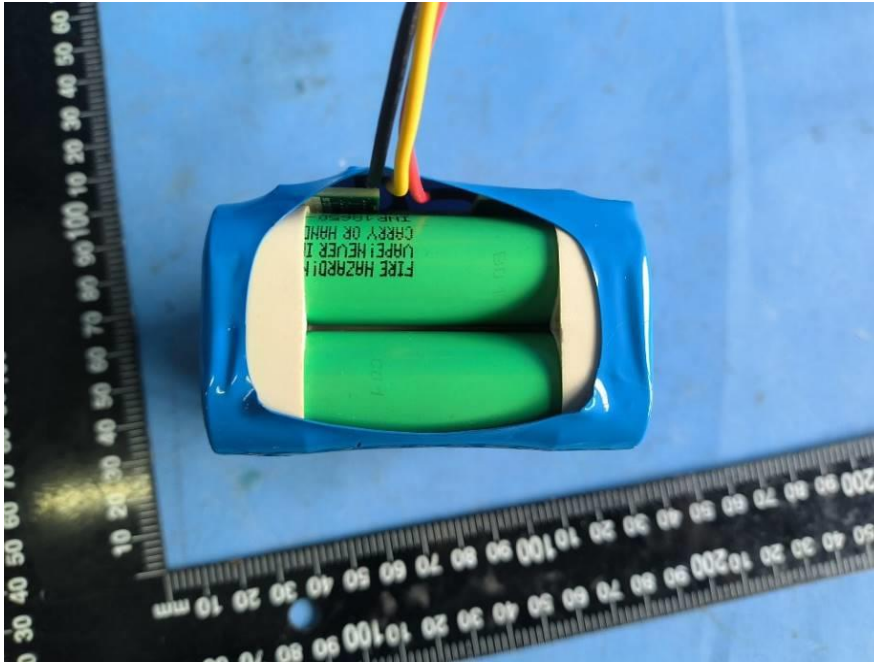

SGS-CSTC Standards Technical Services (Shanghai) Co., Ltd.

Page: 1 of 27

Internal Photos for SHCR2402000269PT

EUT Constructional Details (EUT Photos)

RF Antenna