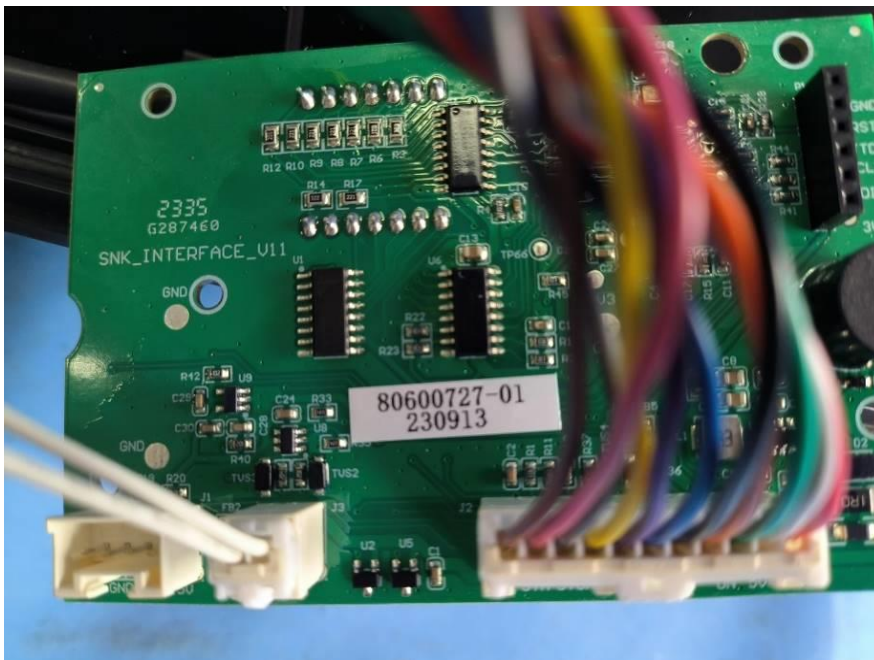

SGS-CSTC Standards Technical Services (Shanghai) Co., Ltd.

Page: 1 of 27

Internal Photos for SHCR2402000269PT

EUT Constructional Details (EUT Photos)

RF Antenna