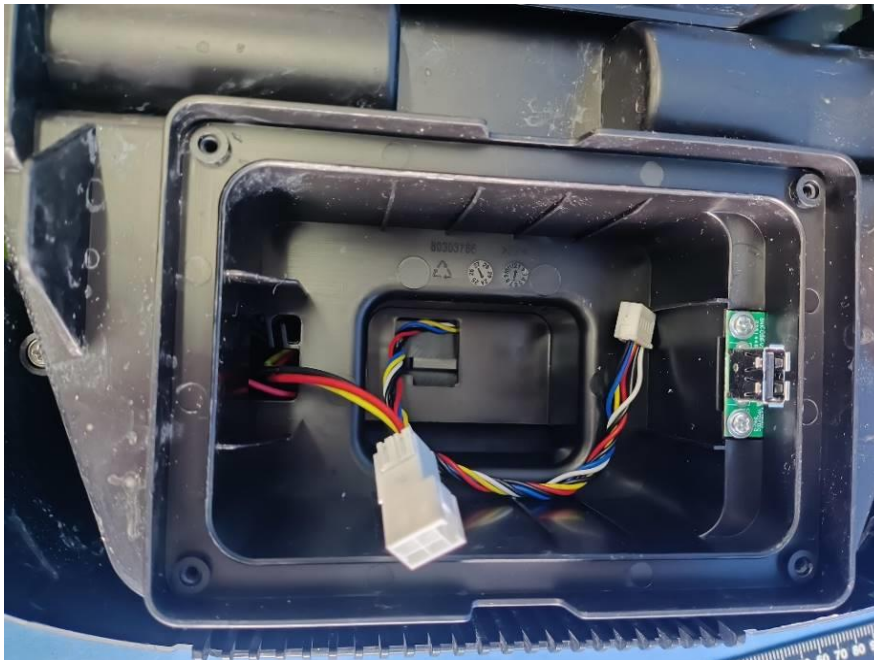

SGS-CSTC Standards Technical Services (Shanghai) Co., Ltd.

Page: 1 of 27

Internal Photos for SHCR2402000269PT

EUT Constructional Details (EUT Photos)

RF Antenna