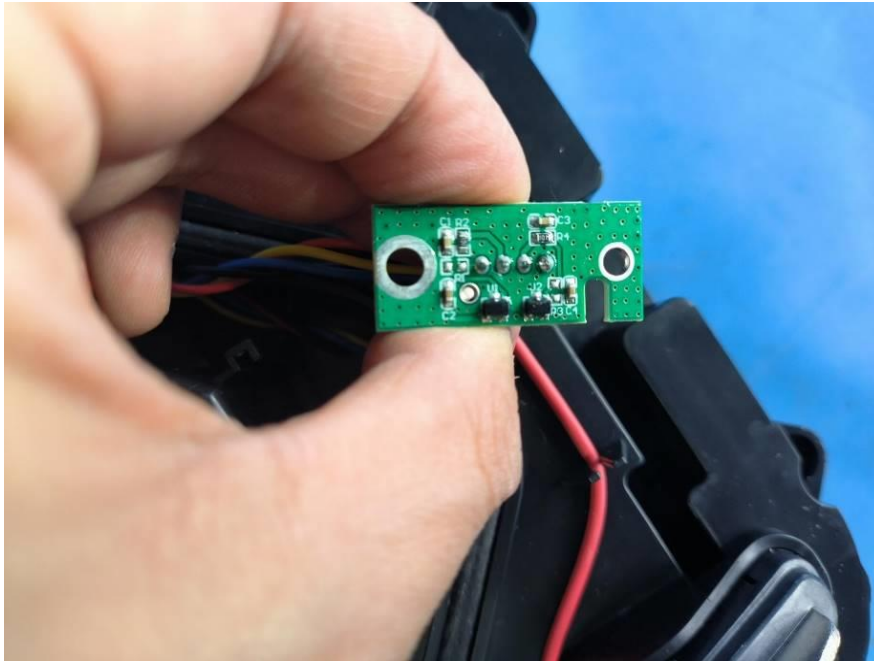

SGS-CSTC Standards Technical Services (Shanghai) Co., Ltd.

Page: 1 of 27

Internal Photos for SHCR2402000269PT

EUT Constructional Details (EUT Photos)

RF Antenna