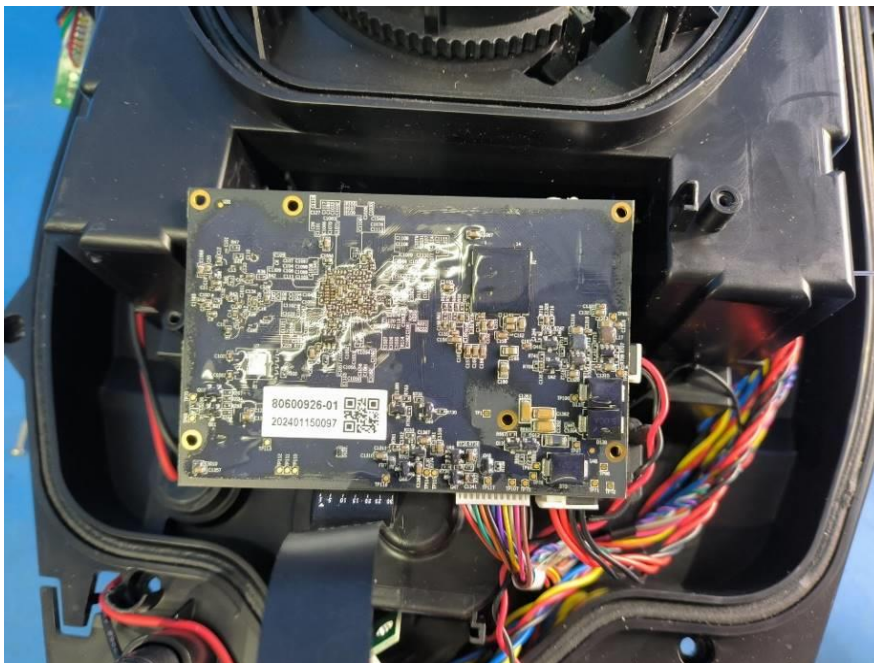

SGS-CSTC Standards Technical Services (Shanghai) Co., Ltd.

Page: 1 of 27

Internal Photos for SHCR2402000269PT

EUT Constructional Details (EUT Photos)

RF Antenna