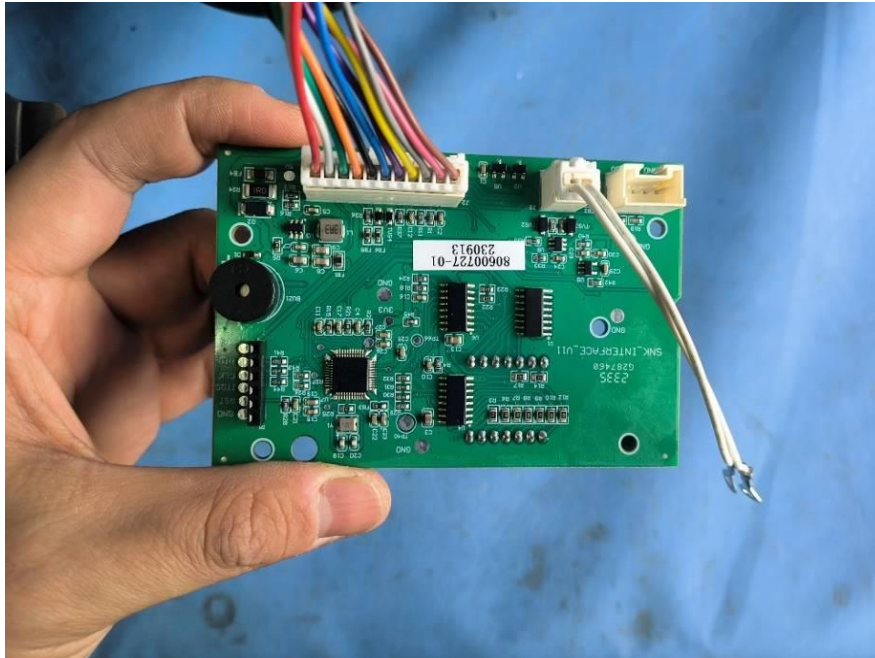

SGS-CSTC Standards Technical Services (Shanghai) Co., Ltd.

Page: 1 of 27

Internal Photos for SHCR2402000269PT

EUT Constructional Details (EUT Photos)

RF Antenna