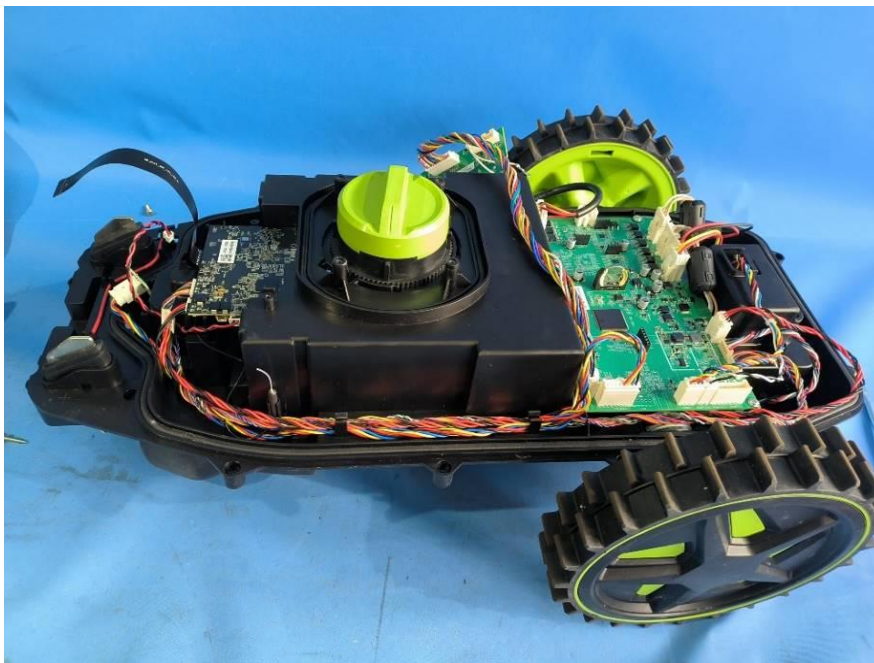

SGS-CSTC Standards Technical Services (Shanghai) Co., Ltd.

Page: 1 of 27

Internal Photos for SHCR2402000269PT

EUT Constructional Details (EUT Photos)

RF Antenna