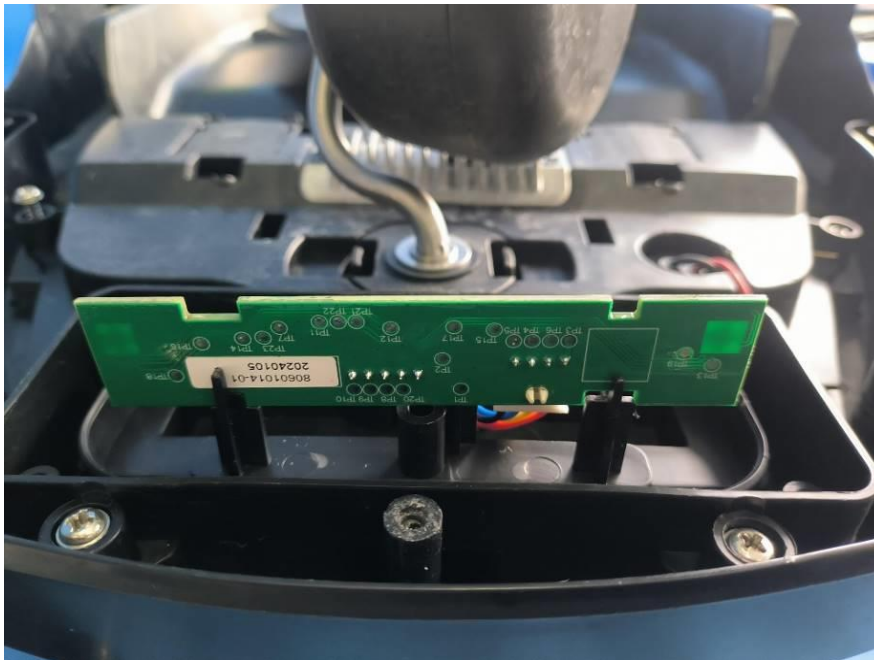

SGS-CSTC Standards Technical Services (Shanghai) Co., Ltd.

Page: 1 of 27

Internal Photos for SHCR2402000269PT

EUT Constructional Details (EUT Photos)

RF Antenna