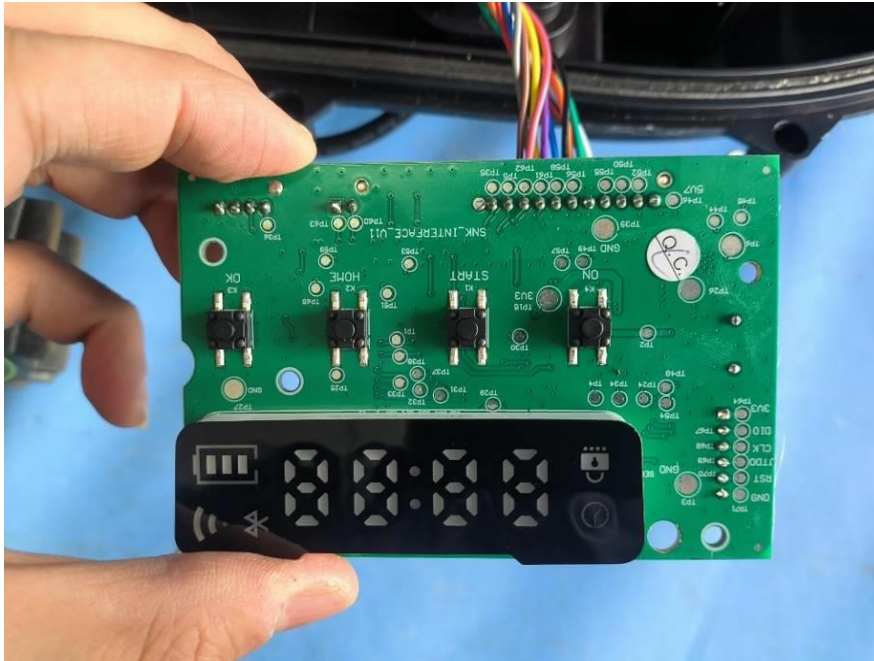

SGS-CSTC Standards Technical Services (Shanghai) Co., Ltd.

Page: 1 of 27

Internal Photos for SHCR2402000269PT

EUT Constructional Details (EUT Photos)

RF Antenna