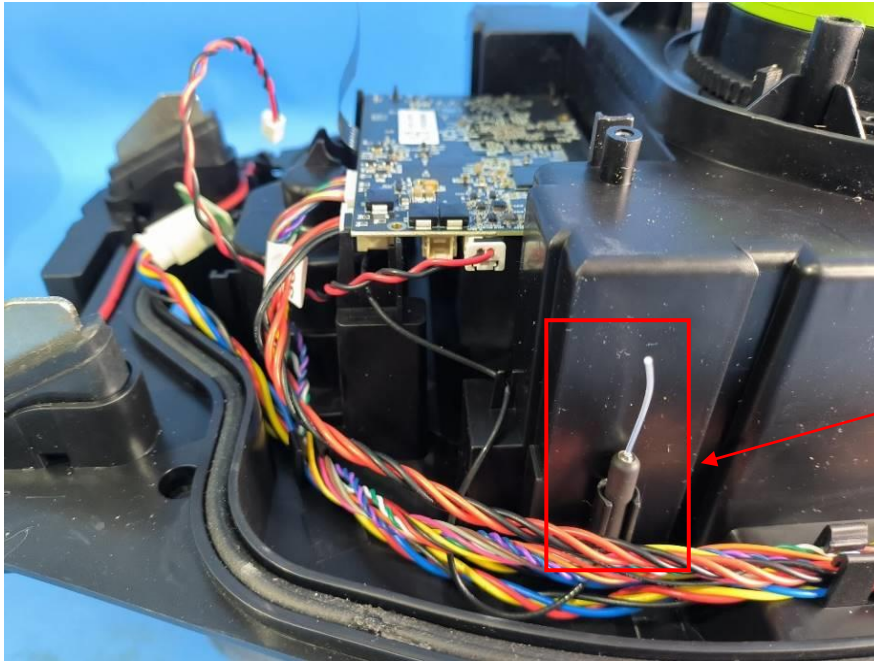

SGS-CSTC Standards Technical Services (Shanghai) Co., Ltd.

Page: 1 of 27

Internal Photos for SHCR2402000269PT

EUT Constructional Details (EUT Photos)

RF Antenna