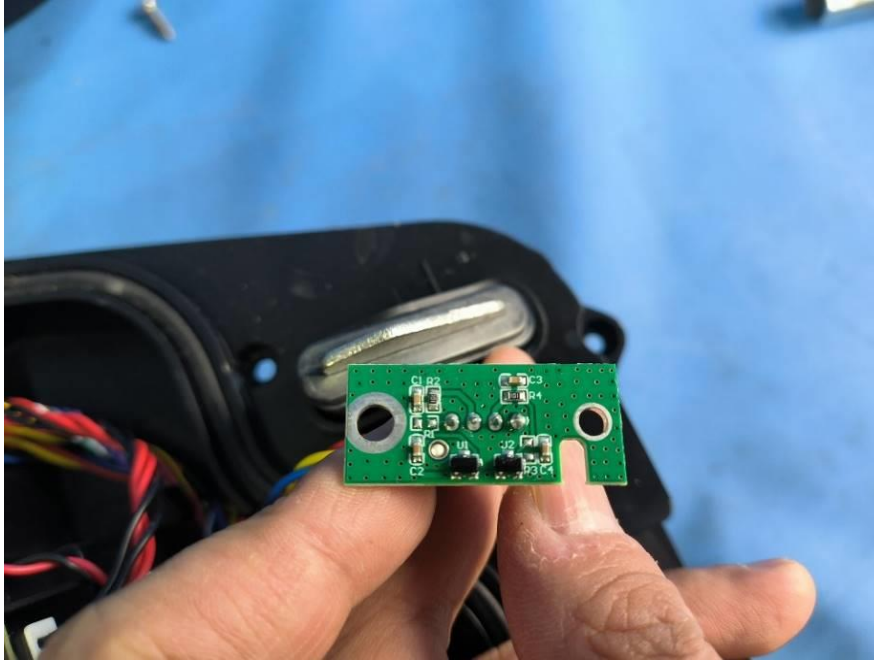

SGS-CSTC Standards Technical Services (Shanghai) Co., Ltd.

Page: 1 of 27

Internal Photos for SHCR2402000269PT

EUT Constructional Details (EUT Photos)

RF Antenna