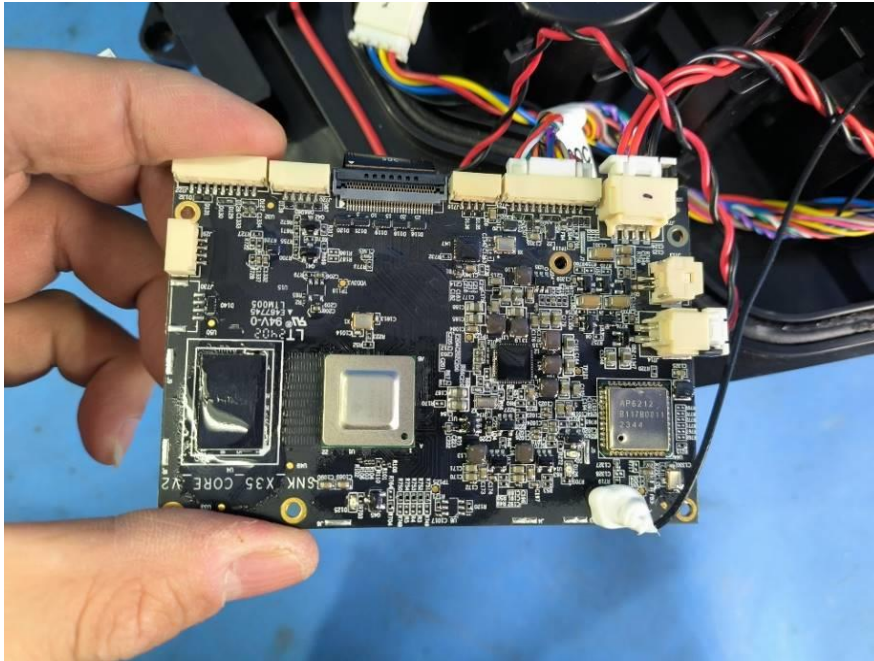

SGS-CSTC Standards Technical Services (Shanghai) Co., Ltd.

Page: 1 of 27

Internal Photos for SHCR2402000269PT

EUT Constructional Details (EUT Photos)

RF Antenna