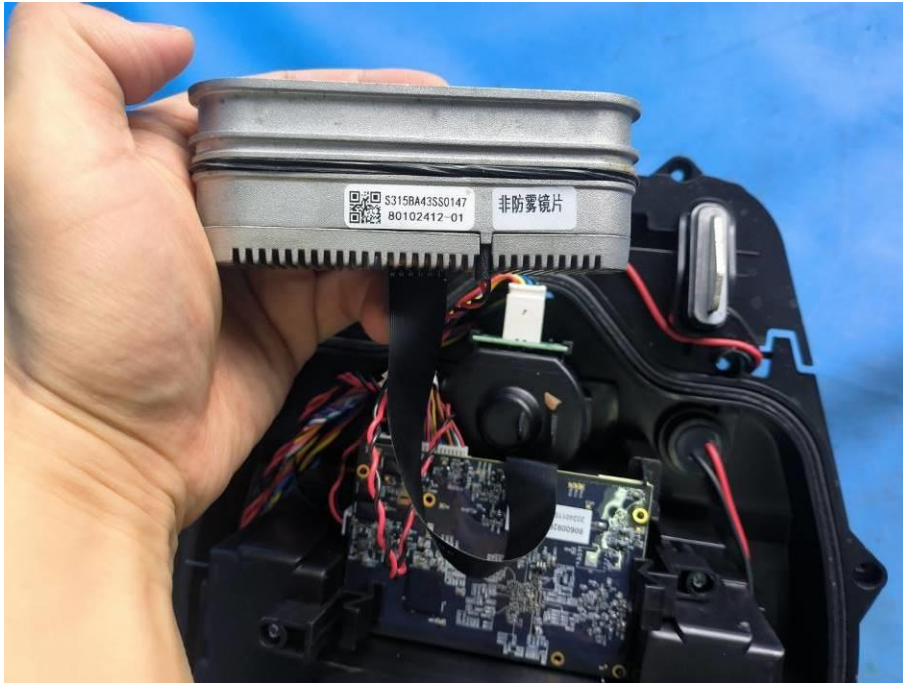

SGS-CSTC Standards Technical Services (Shanghai) Co., Ltd.

Page: 1 of 27

Internal Photos for SHCR2402000269PT

EUT Constructional Details (EUT Photos)

RF Antenna