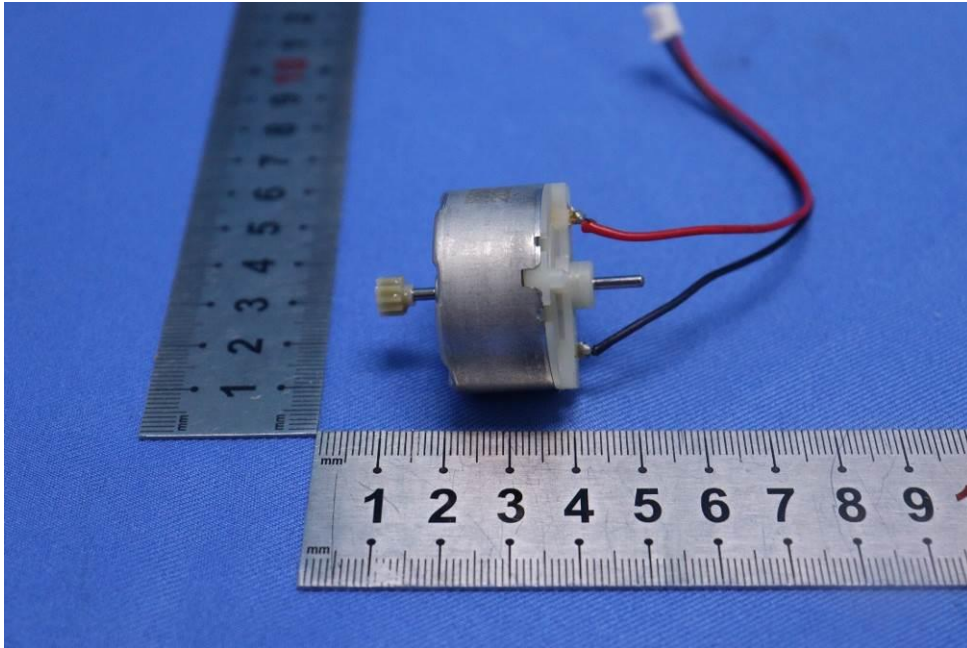

Appendix

Internal Photos

for SZCR2403000843AT

FCC ID: 2BFCG-BB2006

EUT Constructional Details (EUT Photos)

- End of the Appendix -

Unless otherwise agreed in writing, this document is issued by the Company subject to its General Conditions of Service printed overleaf, available on request or accessible at <https://www.sgs.com/en/Terms-and-Conditions>. Attention is drawn to the limitation of liability, indemnification and jurisdiction issues defined therein. Any holder of this document is advised that information contained hereon reflects the Company's findings at the time of its intervention only and within the limits of Client's instructions, if any. The Company's sole responsibility is to its Client and this document does not exonerate parties to a transaction from exercising all their rights and obligations under the transaction documents. This document cannot be reproduced except in full, without prior written approval of the Company. Any unauthorized alteration, forgery or falsification of the content or appearance of this document is unlawful and offenders may be prosecuted to the fullest extent of the law. Unless otherwise stated the results shown in this test report refer only to the sample(s) tested and such sample(s) are retained for 30 days only.