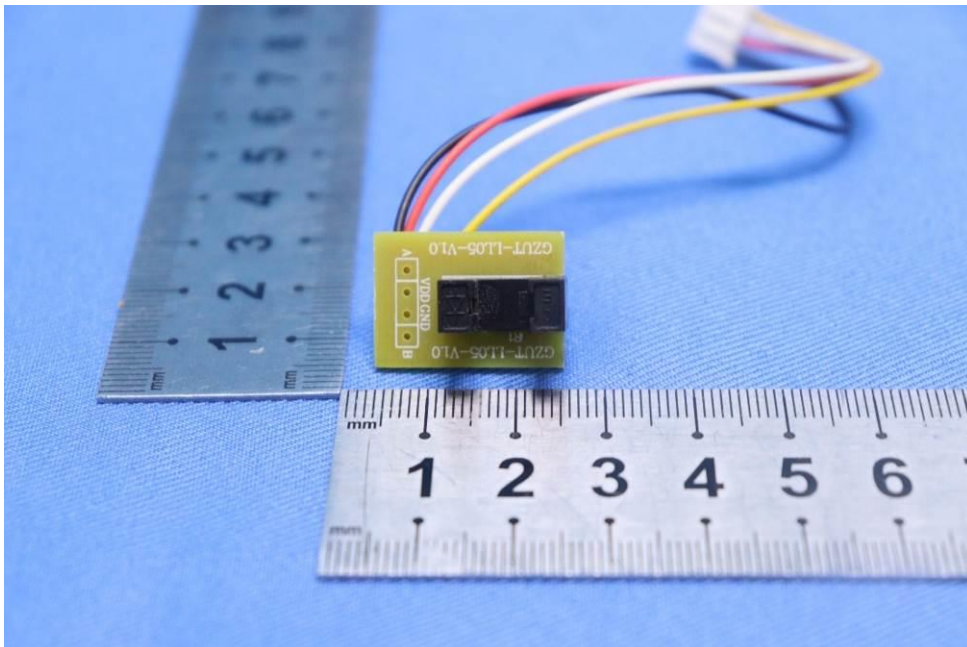

Appendix

Internal Photos

for SZCR2403000843AT

FCC ID: 2BFCG-BB2006

EUT Constructional Details (EUT Photos)

- End of the Appendix -

Unless otherwise agreed in writing, this document is issued by the Company subject to its General Conditions of Service printed overleaf, available on request or accessible at <https://www.sgs.com/en/Terms-and-Conditions>. Attention is drawn to the limitation of liability, indemnification and jurisdiction issues defined therein. Any holder of this document is advised that information contained hereon reflects the Company's findings at the time of its intervention only and within the limits of Client's instructions, if any. The Company's sole responsibility is to its Client and this document does not exonerate parties to a transaction from exercising all their rights and obligations under the transaction documents. This document cannot be reproduced except in full, without prior written approval of the Company. Any unauthorized alteration, forgery or falsification of the content or appearance of this document is unlawful and offenders may be prosecuted to the fullest extent of the law. Unless otherwise stated the results shown in this test report refer only to the sample(s) tested and such sample(s) are retained for 30 days only.