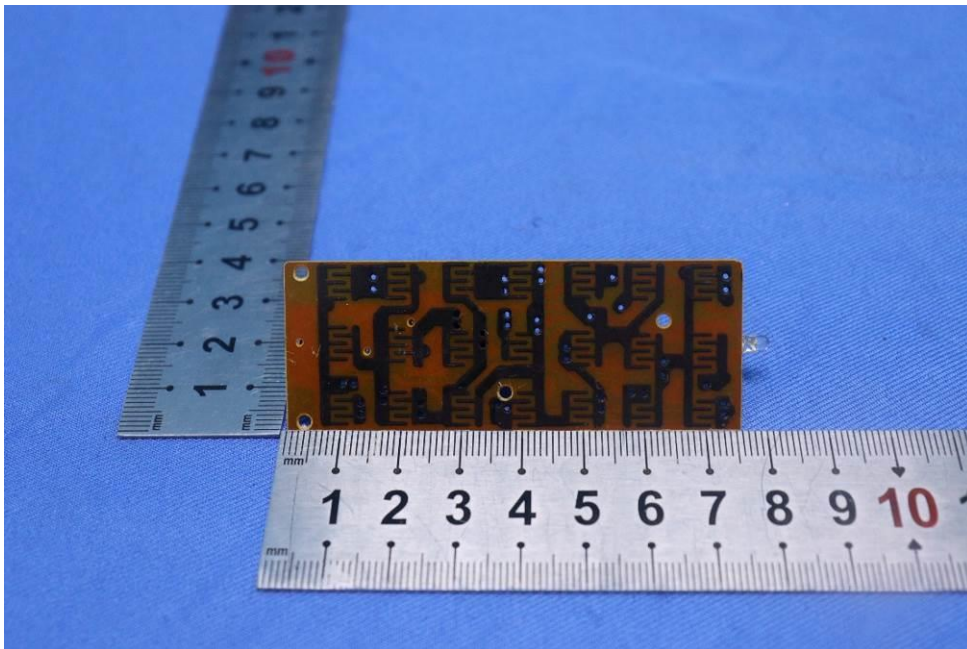

Appendix

Internal Photos

for SZCR2403000843AT

FCC ID: 2BFCG-BB2006

EUT Constructional Details (EUT Photos)

- End of the Appendix -

Unless otherwise agreed in writing, this document is issued by the Company subject to its General Conditions of Service printed overleaf, available on request or accessible at <https://www.sgs.com/en/Terms-and-Conditions>. Attention is drawn to the limitation of liability, indemnification and jurisdiction issues defined therein. Any holder of this document is advised that information contained hereon reflects the Company's findings at the time of its intervention only and within the limits of Client's instructions, if any. The Company's sole responsibility is to its Client and this document does not exonerate parties to a transaction from exercising all their rights and obligations under the transaction documents. This document cannot be reproduced except in full, without prior written approval of the Company. Any unauthorized alteration, forgery or falsification of the content or appearance of this document is unlawful and offenders may be prosecuted to the fullest extent of the law. Unless otherwise stated the results shown in this test report refer only to the sample(s) tested and such sample(s) are retained for 30 days only.