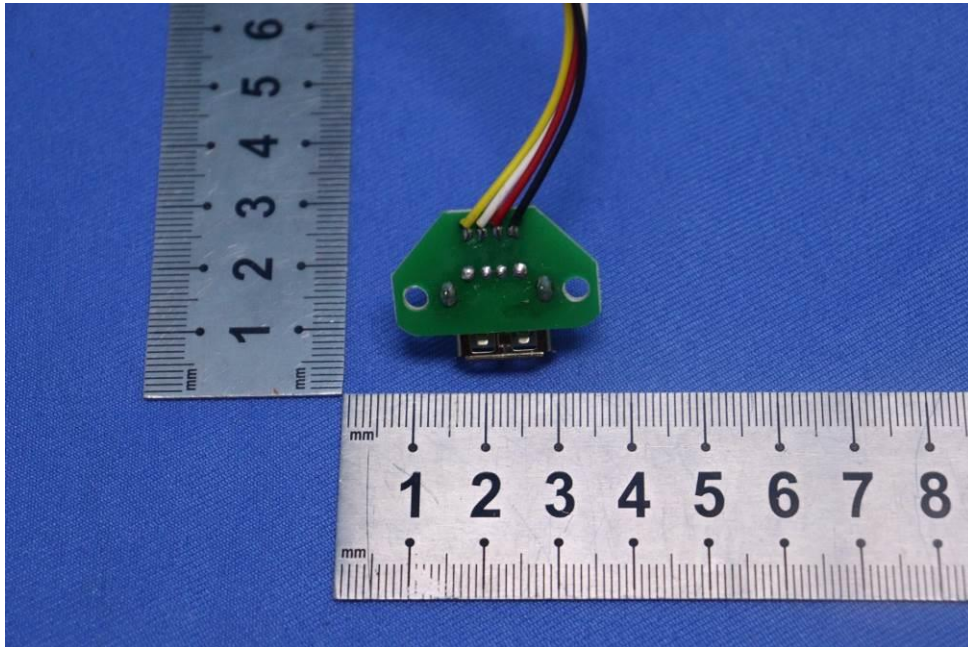

Appendix

Internal Photos

for SZCR2403000843AT

FCC ID: 2BFCG-BB2006

EUT Constructional Details (EUT Photos)

- End of the Appendix -

Unless otherwise agreed in writing, this document is issued by the Company subject to its General Conditions of Service printed overleaf, available on request or accessible at <https://www.sgs.com/en/Terms-and-Conditions>. Attention is drawn to the limitation of liability, indemnification and jurisdiction issues defined therein. Any holder of this document is advised that information contained hereon reflects the Company's findings at the time of its intervention only and within the limits of Client's instructions, if any. The Company's sole responsibility is to its Client and this document does not exonerate parties to a transaction from exercising all their rights and obligations under the transaction documents. This document cannot be reproduced except in full, without prior written approval of the Company. Any unauthorized alteration, forgery or falsification of the content or appearance of this document is unlawful and offenders may be prosecuted to the fullest extent of the law. Unless otherwise stated the results shown in this test report refer only to the sample(s) tested and such sample(s) are retained for 30 days only.