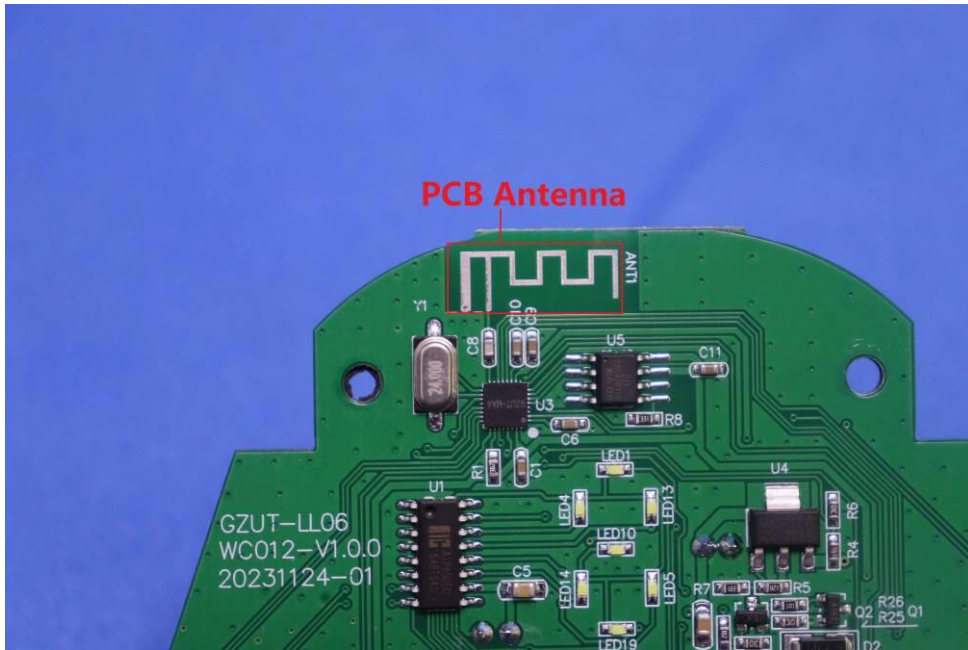

Appendix

Internal Photos

for SZCR2403000843AT

FCC ID: 2BFCG-BB2006

EUT Constructional Details (EUT Photos)

- End of the Appendix -

Unless otherwise agreed in writing, this document is issued by the Company subject to its General Conditions of Service printed overleaf, available on request or accessible at <https://www.sgs.com/en/Terms-and-Conditions>. Attention is drawn to the limitation of liability, indemnification and jurisdiction issues defined therein. Any holder of this document is advised that information contained hereon reflects the Company's findings at the time of its intervention only and within the limits of Client's instructions, if any. The Company's sole responsibility is to its Client and this document does not exonerate parties to a transaction from exercising all their rights and obligations under the transaction documents. This document cannot be reproduced except in full, without prior written approval of the Company. Any unauthorized alteration, forgery or falsification of the content or appearance of this document is unlawful and offenders may be prosecuted to the fullest extent of the law. Unless otherwise stated the results shown in this test report refer only to the sample(s) tested and such sample(s) are retained for 30 days only.