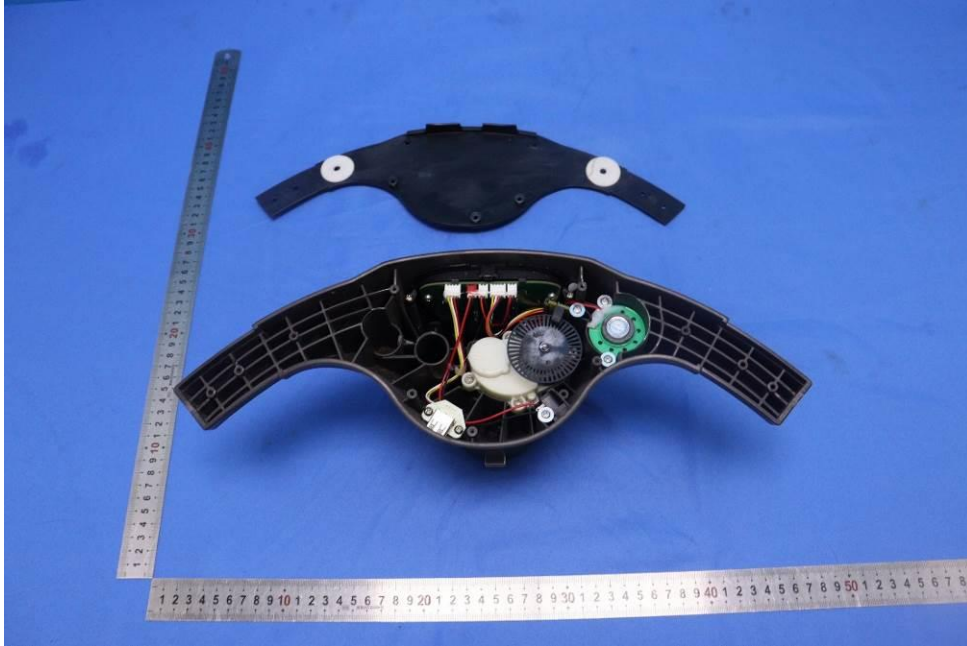

Appendix

Internal Photos

for SZCR2403000843AT

FCC ID: 2BFCG-BB2006

EUT Constructional Details (EUT Photos)

- End of the Appendix -

Unless otherwise agreed in writing, this document is issued by the Company subject to its General Conditions of Service printed overleaf, available on request or accessible at <https://www.sgs.com/en/Terms-and-Conditions>. Attention is drawn to the limitation of liability, indemnification and jurisdiction issues defined therein. Any holder of this document is advised that information contained hereon reflects the Company's findings at the time of its intervention only and within the limits of Client's instructions, if any. The Company's sole responsibility is to its Client and this document does not exonerate parties to a transaction from exercising all their rights and obligations under the transaction documents. This document cannot be reproduced except in full, without prior written approval of the Company. Any unauthorized alteration, forgery or falsification of the content or appearance of this document is unlawful and offenders may be prosecuted to the fullest extent of the law. Unless otherwise stated the results shown in this test report refer only to the sample(s) tested and such sample(s) are retained for 30 days only.