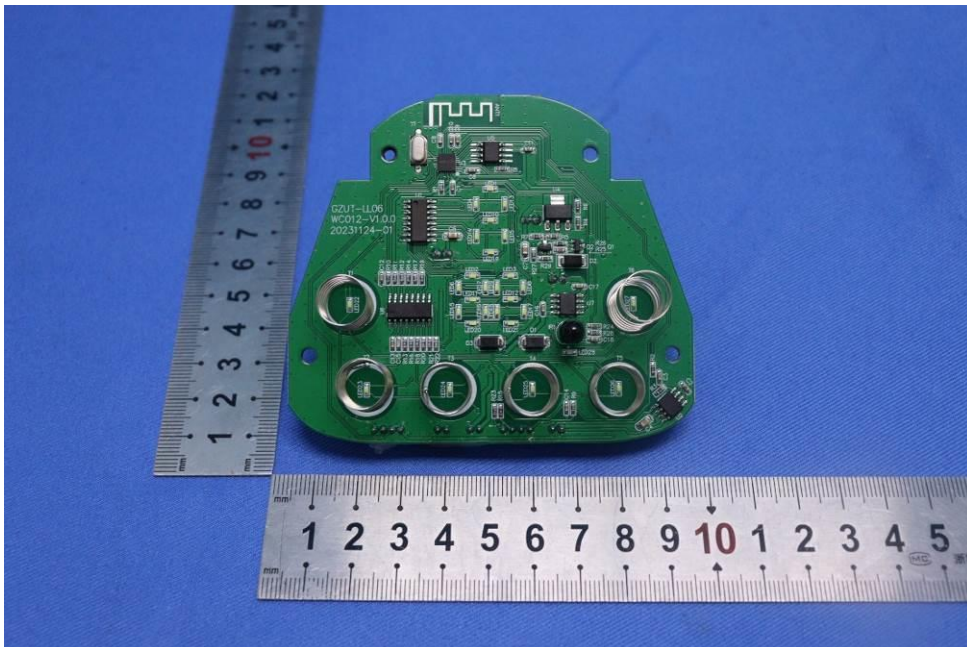

Appendix

Internal Photos

for SZCR2403000843AT

FCC ID: 2BFCG-BB2006

EUT Constructional Details (EUT Photos)

- End of the Appendix -

Unless otherwise agreed in writing, this document is issued by the Company subject to its General Conditions of Service printed overleaf, available on request or accessible at <https://www.sgs.com/en/Terms-and-Conditions>. Attention is drawn to the limitation of liability, indemnification and jurisdiction issues defined therein. Any holder of this document is advised that information contained hereon reflects the Company's findings at the time of its intervention only and within the limits of Client's instructions, if any. The Company's sole responsibility is to its Client and this document does not exonerate parties to a transaction from exercising all their rights and obligations under the transaction documents. This document cannot be reproduced except in full, without prior written approval of the Company. Any unauthorized alteration, forgery or falsification of the content or appearance of this document is unlawful and offenders may be prosecuted to the fullest extent of the law. Unless otherwise stated the results shown in this test report refer only to the sample(s) tested and such sample(s) are retained for 30 days only.