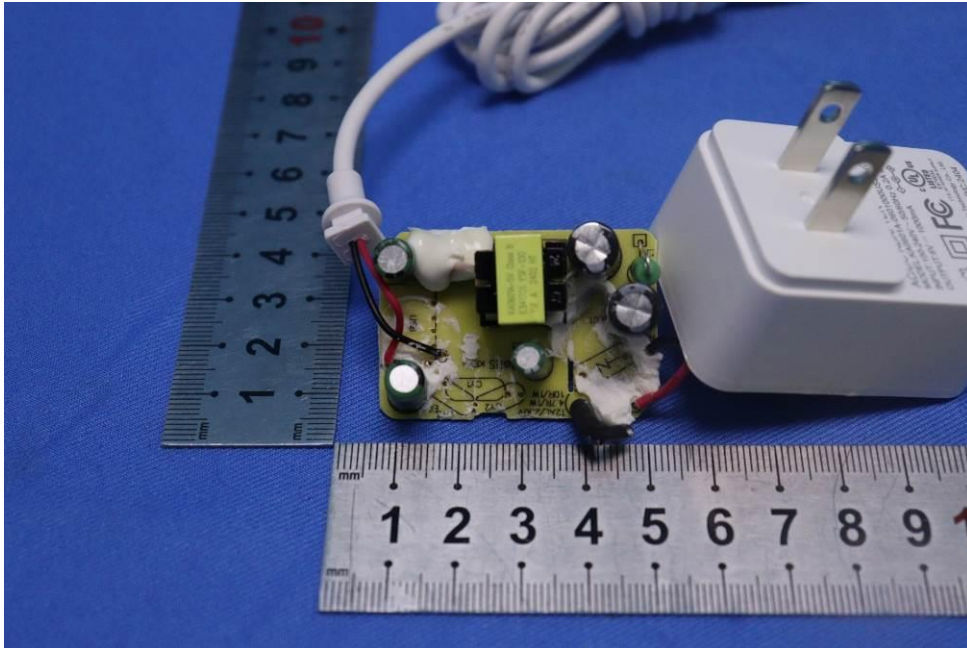

Appendix

Internal Photos

for SZCR2403000843AT

FCC ID: 2BFCG-BB2006

EUT Constructional Details (EUT Photos)

- End of the Appendix -

Unless otherwise agreed in writing, this document is issued by the Company subject to its General Conditions of Service printed overleaf, available on request or accessible at <https://www.sgs.com/en/Terms-and-Conditions>. Attention is drawn to the limitation of liability, indemnification and jurisdiction issues defined therein. Any holder of this document is advised that information contained hereon reflects the Company's findings at the time of its intervention only and within the limits of Client's instructions, if any. The Company's sole responsibility is to its Client and this document does not exonerate parties to a transaction from exercising all their rights and obligations under the transaction documents. This document cannot be reproduced except in full, without prior written approval of the Company. Any unauthorized alteration, forgery or falsification of the content or appearance of this document is unlawful and offenders may be prosecuted to the fullest extent of the law. Unless otherwise stated the results shown in this test report refer only to the sample(s) tested and such sample(s) are retained for 30 days only.