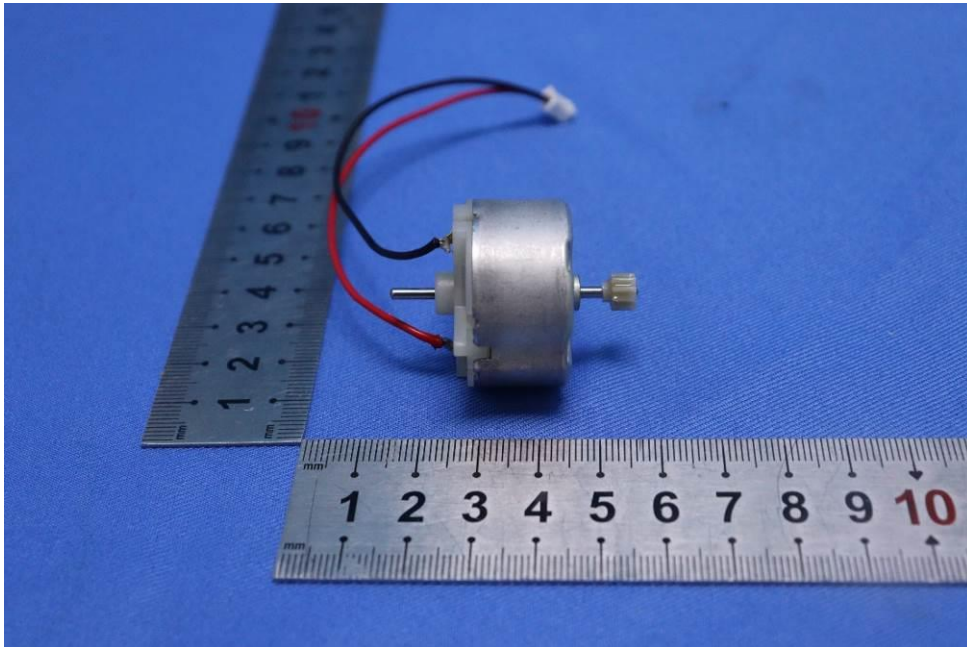

Appendix

Internal Photos

for SZCR2403000843AT

FCC ID: 2BFCG-BB2006

EUT Constructional Details (EUT Photos)

- End of the Appendix -

Unless otherwise agreed in writing, this document is issued by the Company subject to its General Conditions of Service printed overleaf, available on request or accessible at <https://www.sgs.com/en/Terms-and-Conditions>. Attention is drawn to the limitation of liability, indemnification and jurisdiction issues defined therein. Any holder of this document is advised that information contained hereon reflects the Company's findings at the time of its intervention only and within the limits of Client's instructions, if any. The Company's sole responsibility is to its Client and this document does not exonerate parties to a transaction from exercising all their rights and obligations under the transaction documents. This document cannot be reproduced except in full, without prior written approval of the Company. Any unauthorized alteration, forgery or falsification of the content or appearance of this document is unlawful and offenders may be prosecuted to the fullest extent of the law. Unless otherwise stated the results shown in this test report refer only to the sample(s) tested and such sample(s) are retained for 30 days only.