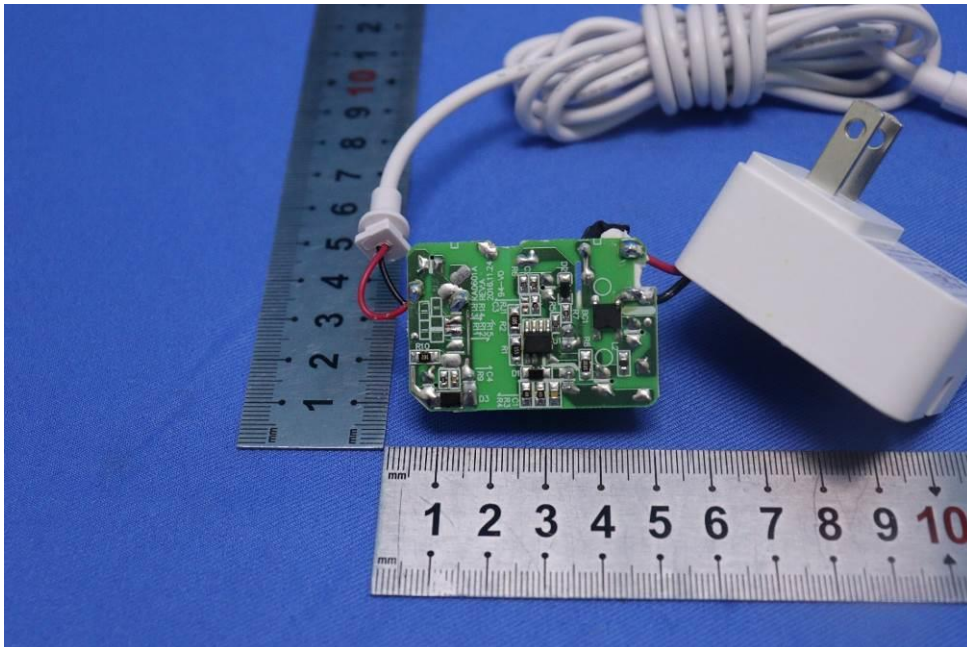

Appendix

Internal Photos

for SZCR2403000843AT

FCC ID: 2BFCG-BB2006

EUT Constructional Details (EUT Photos)

- End of the Appendix -

Unless otherwise agreed in writing, this document is issued by the Company subject to its General Conditions of Service printed overleaf, available on request or accessible at <https://www.sgs.com/en/Terms-and-Conditions>. Attention is drawn to the limitation of liability, indemnification and jurisdiction issues defined therein. Any holder of this document is advised that information contained hereon reflects the Company's findings at the time of its intervention only and within the limits of Client's instructions, if any. The Company's sole responsibility is to its Client and this document does not exonerate parties to a transaction from exercising all their rights and obligations under the transaction documents. This document cannot be reproduced except in full, without prior written approval of the Company. Any unauthorized alteration, forgery or falsification of the content or appearance of this document is unlawful and offenders may be prosecuted to the fullest extent of the law. Unless otherwise stated the results shown in this test report refer only to the sample(s) tested and such sample(s) are retained for 30 days only.