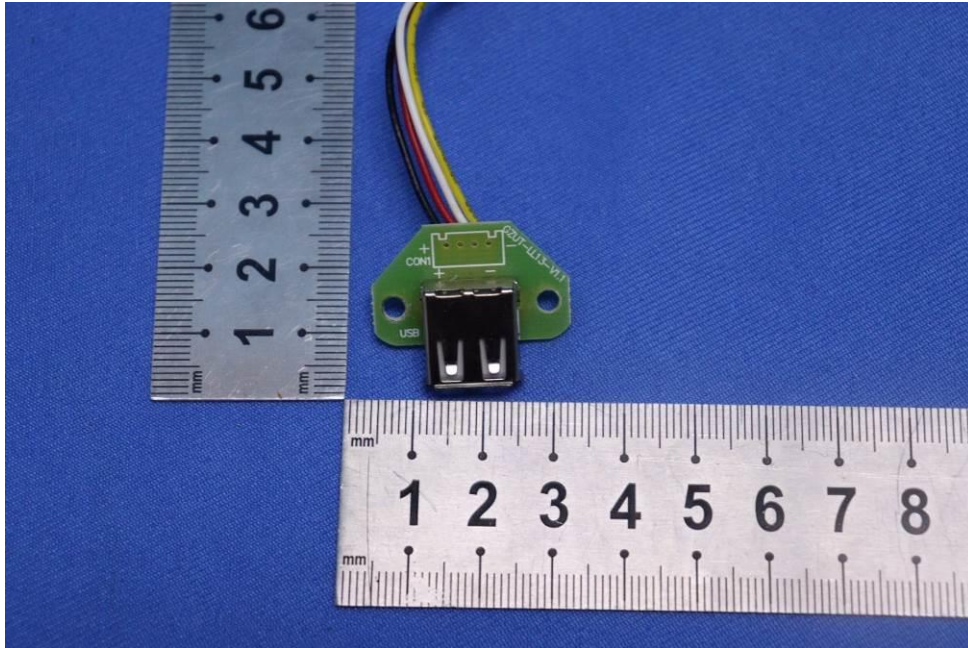

Appendix

Internal Photos

for SZCR2403000843AT

FCC ID: 2BFCG-BB2006

EUT Constructional Details (EUT Photos)

- End of the Appendix -

Unless otherwise agreed in writing, this document is issued by the Company subject to its General Conditions of Service printed overleaf, available on request or accessible at <https://www.sgs.com/en/Terms-and-Conditions>. Attention is drawn to the limitation of liability, indemnification and jurisdiction issues defined therein. Any holder of this document is advised that information contained hereon reflects the Company's findings at the time of its intervention only and within the limits of Client's instructions, if any. The Company's sole responsibility is to its Client and this document does not exonerate parties to a transaction from exercising all their rights and obligations under the transaction documents. This document cannot be reproduced except in full, without prior written approval of the Company. Any unauthorized alteration, forgery or falsification of the content or appearance of this document is unlawful and offenders may be prosecuted to the fullest extent of the law. Unless otherwise stated the results shown in this test report refer only to the sample(s) tested and such sample(s) are retained for 30 days only.