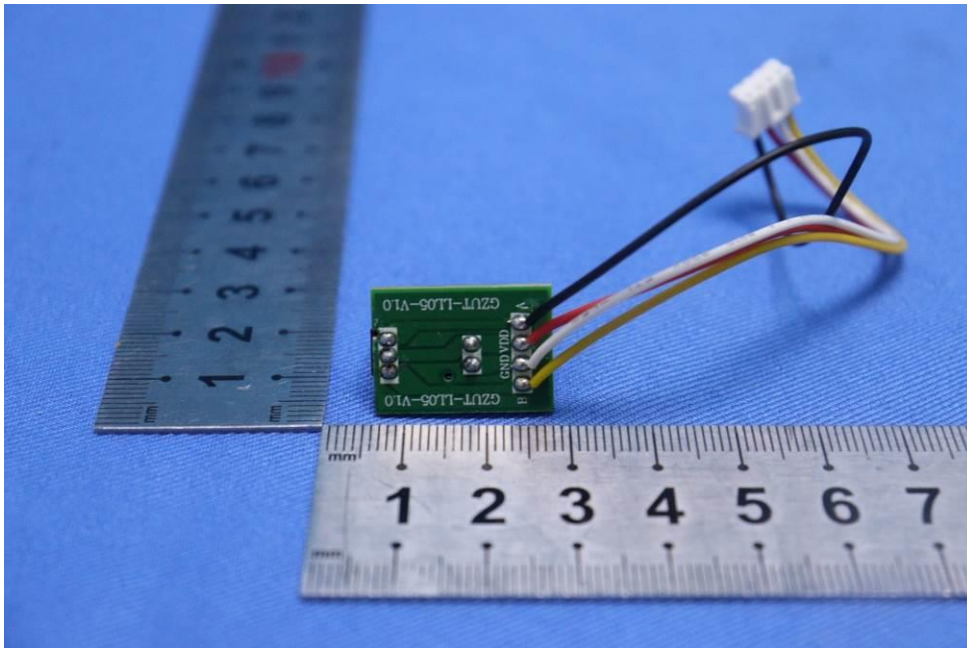

Appendix

Internal Photos

for SZCR2403000843AT

FCC ID: 2BFCG-BB2006

EUT Constructional Details (EUT Photos)

- End of the Appendix -

Unless otherwise agreed in writing, this document is issued by the Company subject to its General Conditions of Service printed overleaf, available on request or accessible at <https://www.sgs.com/en/Terms-and-Conditions>. Attention is drawn to the limitation of liability, indemnification and jurisdiction issues defined therein. Any holder of this document is advised that information contained hereon reflects the Company's findings at the time of its intervention only and within the limits of Client's instructions, if any. The Company's sole responsibility is to its Client and this document does not exonerate parties to a transaction from exercising all their rights and obligations under the transaction documents. This document cannot be reproduced except in full, without prior written approval of the Company. Any unauthorized alteration, forgery or falsification of the content or appearance of this document is unlawful and offenders may be prosecuted to the fullest extent of the law. Unless otherwise stated the results shown in this test report refer only to the sample(s) tested and such sample(s) are retained for 30 days only.