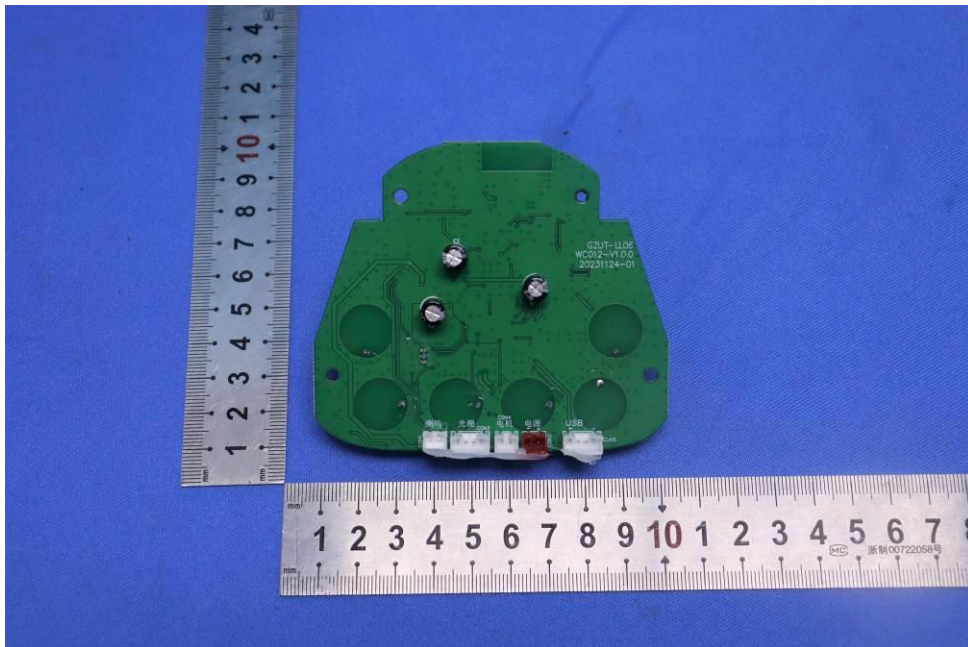

Appendix

Internal Photos

for SZCR2403000843AT

FCC ID: 2BFCG-BB2006

EUT Constructional Details (EUT Photos)

- End of the Appendix -

Unless otherwise agreed in writing, this document is issued by the Company subject to its General Conditions of Service printed overleaf, available on request or accessible at <https://www.sgs.com/en/Terms-and-Conditions>. Attention is drawn to the limitation of liability, indemnification and jurisdiction issues defined therein. Any holder of this document is advised that information contained hereon reflects the Company's findings at the time of its intervention only and within the limits of Client's instructions, if any. The Company's sole responsibility is to its Client and this document does not exonerate parties to a transaction from exercising all their rights and obligations under the transaction documents. This document cannot be reproduced except in full, without prior written approval of the Company. Any unauthorized alteration, forgery or falsification of the content or appearance of this document is unlawful and offenders may be prosecuted to the fullest extent of the law. Unless otherwise stated the results shown in this test report refer only to the sample(s) tested and such sample(s) are retained for 30 days only.