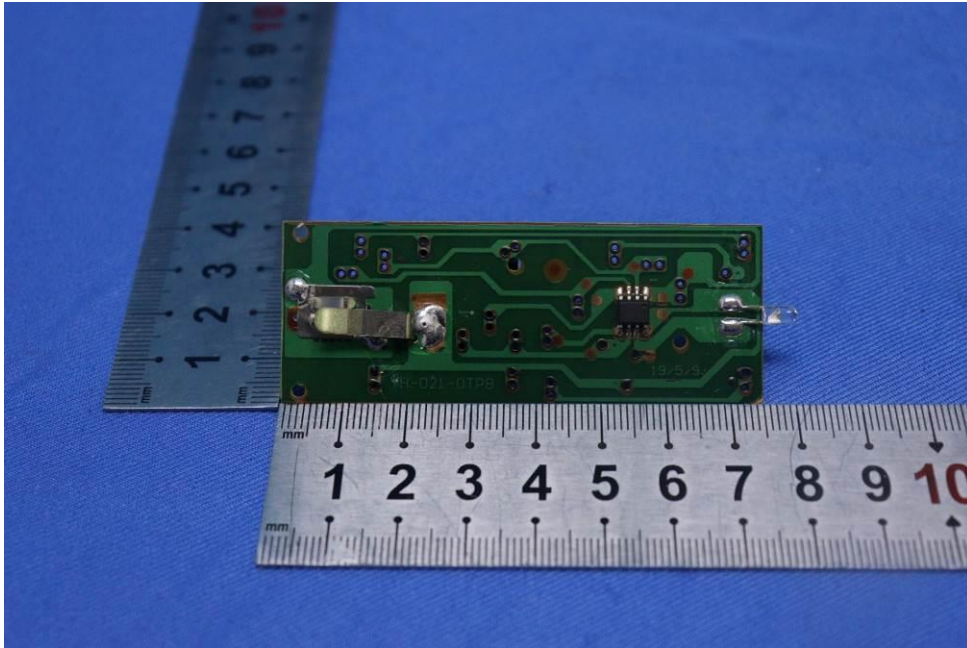

Appendix

Internal Photos

for SZCR2403000843AT

FCC ID: 2BFCG-BB2006

EUT Constructional Details (EUT Photos)

- End of the Appendix -

Unless otherwise agreed in writing, this document is issued by the Company subject to its General Conditions of Service printed overleaf, available on request or accessible at <https://www.sgs.com/en/Terms-and-Conditions>. Attention is drawn to the limitation of liability, indemnification and jurisdiction issues defined therein. Any holder of this document is advised that information contained hereon reflects the Company's findings at the time of its intervention only and within the limits of Client's instructions, if any. The Company's sole responsibility is to its Client and this document does not exonerate parties to a transaction from exercising all their rights and obligations under the transaction documents. This document cannot be reproduced except in full, without prior written approval of the Company. Any unauthorized alteration, forgery or falsification of the content or appearance of this document is unlawful and offenders may be prosecuted to the fullest extent of the law. Unless otherwise stated the results shown in this test report refer only to the sample(s) tested and such sample(s) are retained for 30 days only.