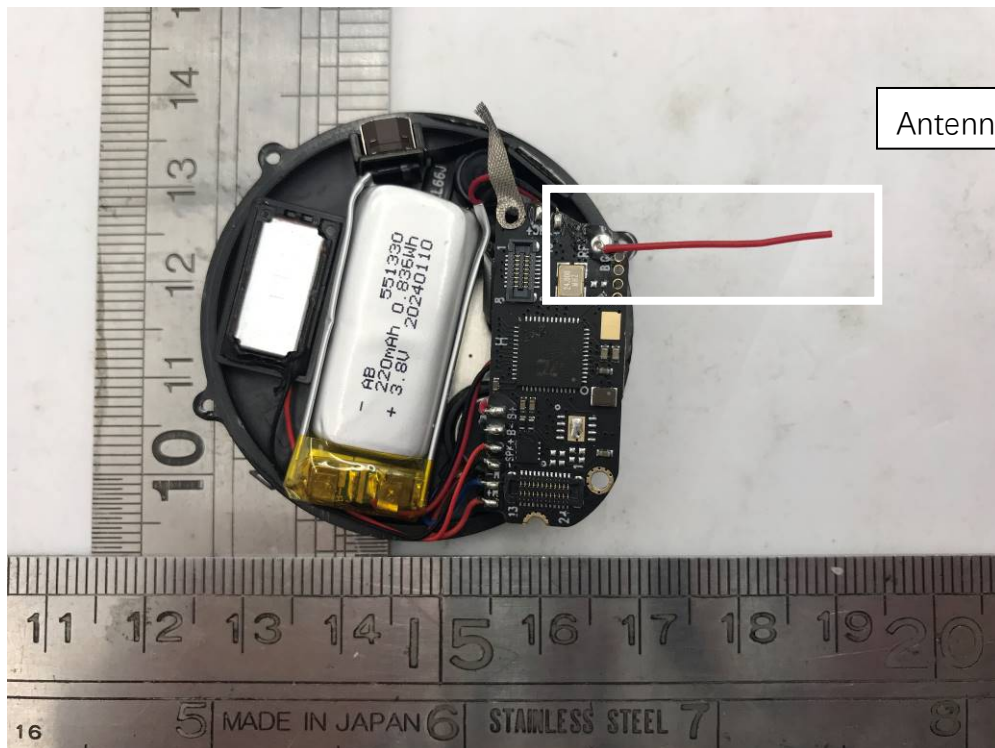

## Appendix B: Internal Photo of HKEM240200099AT

Model: Round Black Metal / Silver Case - ZL66

**Battery Model: 551330**