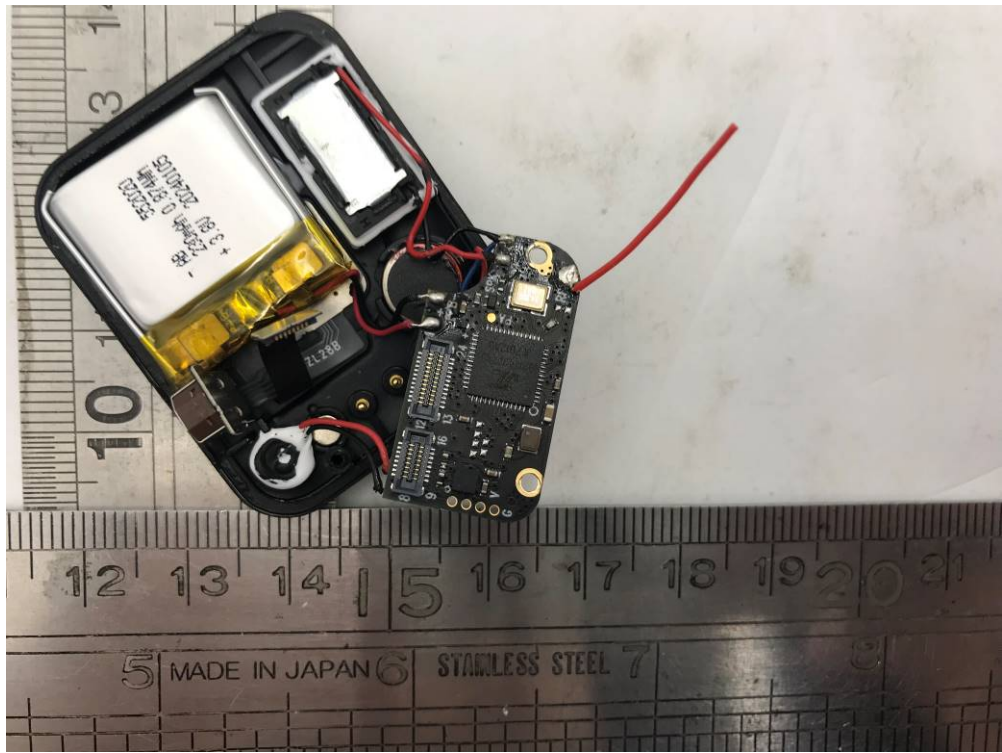

Appendix B: Internal Photo of HKEM2402000098AT

Model: 42/1006BKBKWM

Battery Model: 552020