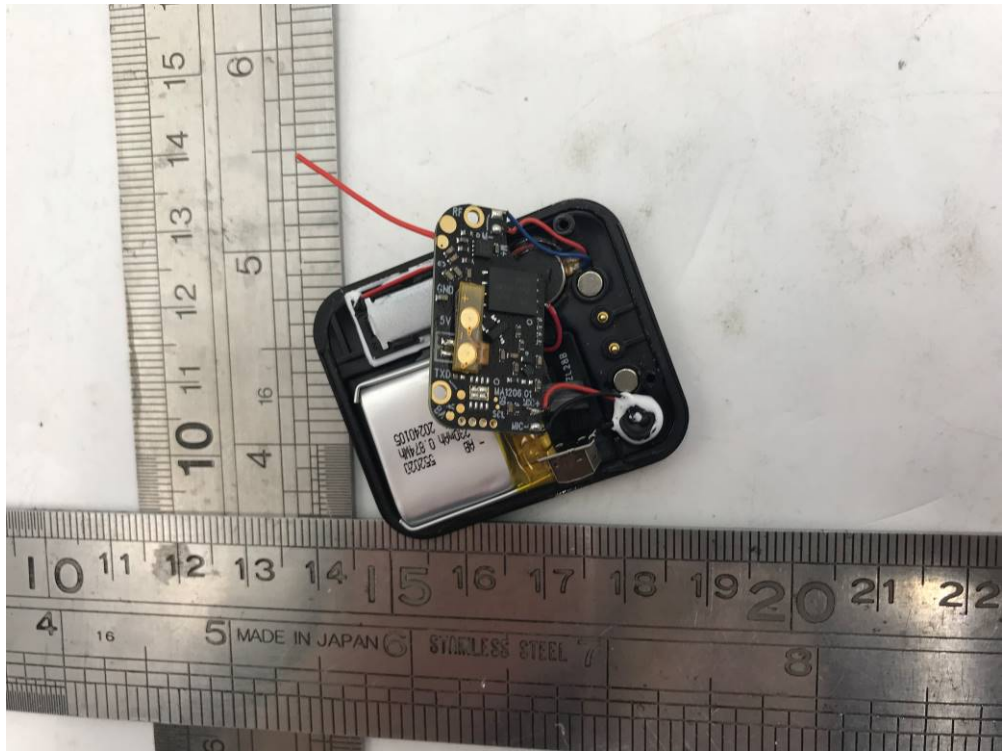

Appendix B: Internal Photo of HKEM2402000098AT

Model: 42/1006BKBKWM

Battery Model: 552020