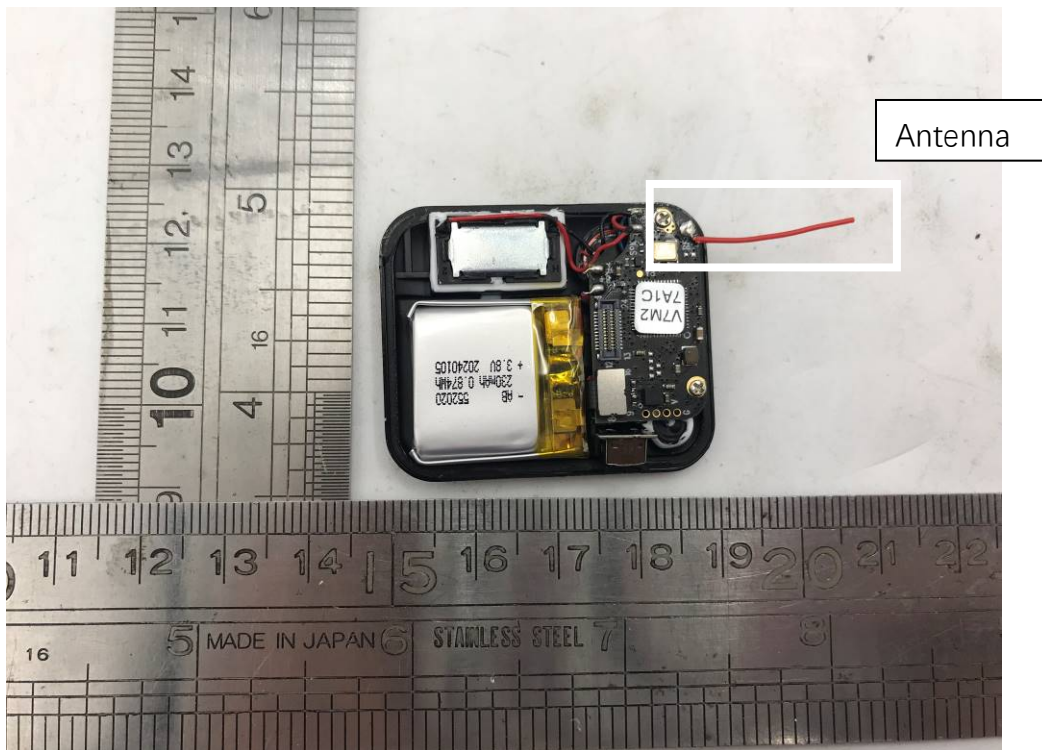

Appendix B: Internal Photo of HKEM2402000098AT

Model: 42/1006BKBKWM

Battery Model: 552020