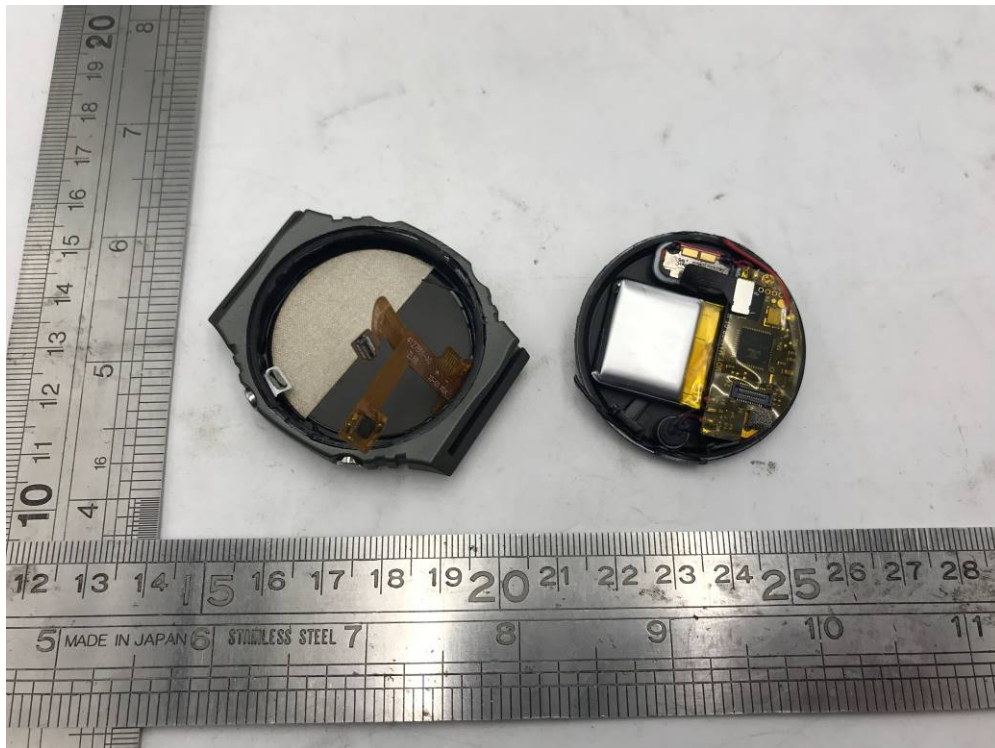

Appendix B: Internal Photo of HKEM2402000096AT

Model: 42/1004DGGYWM

Battery Model: 552020