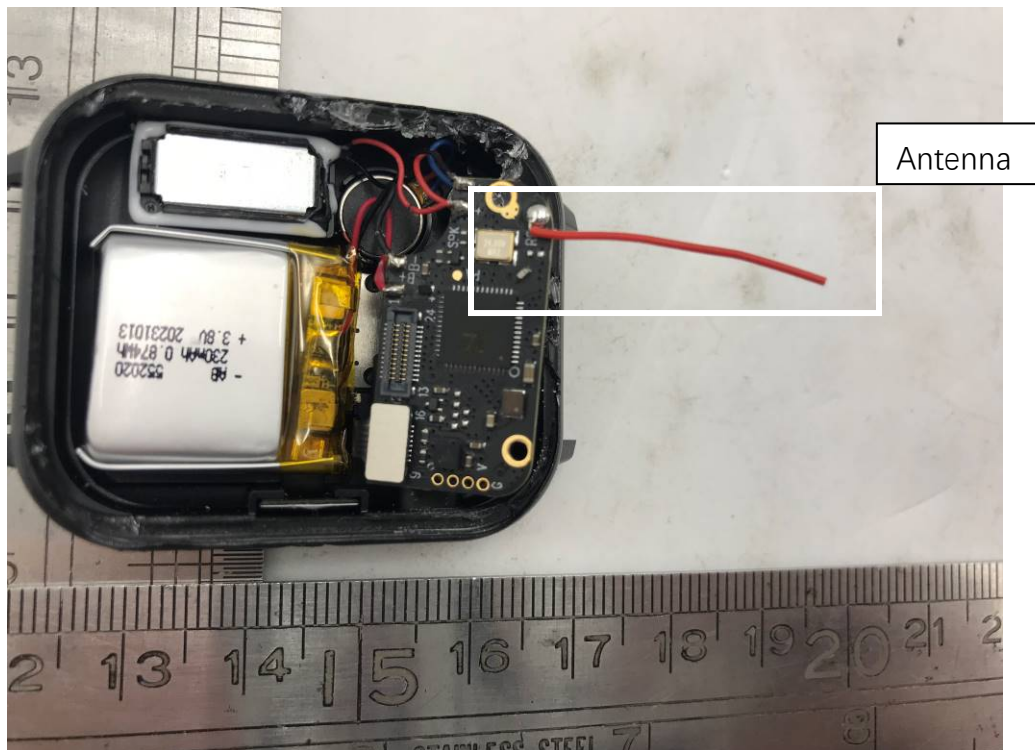

Appendix B: Internal Photo of HKEM240200093AT

Model: 42/1000DGBKWM

Battery Model: 552020