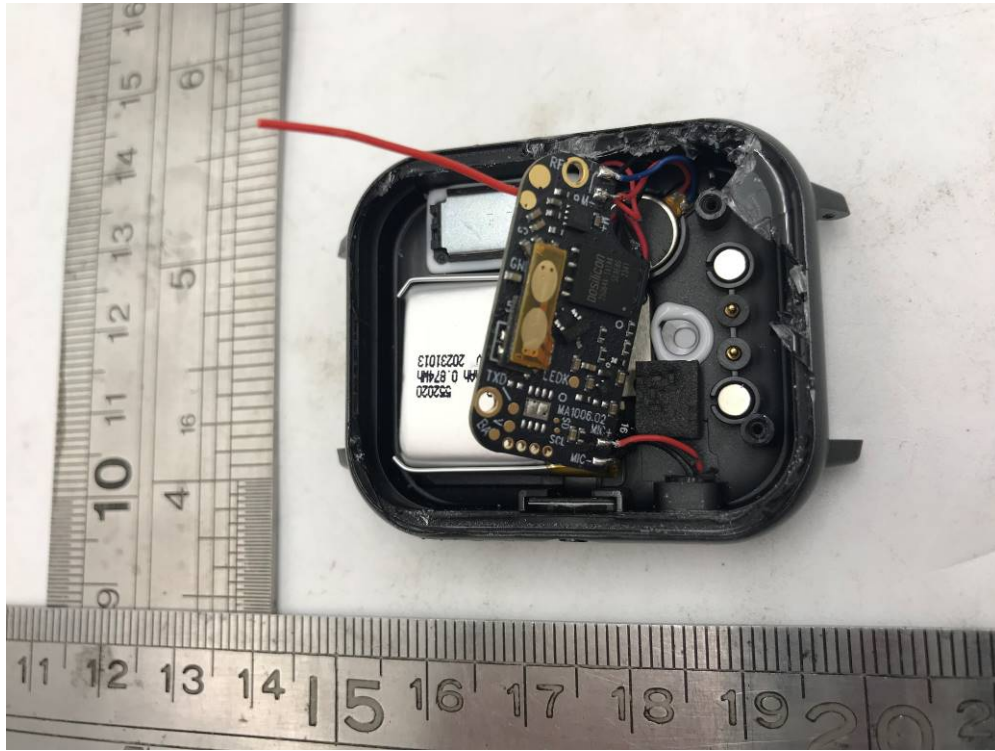

Appendix B: Internal Photo of HKEM240200093AT

Model: 42/1000DGBKWM

Battery Model: 552020