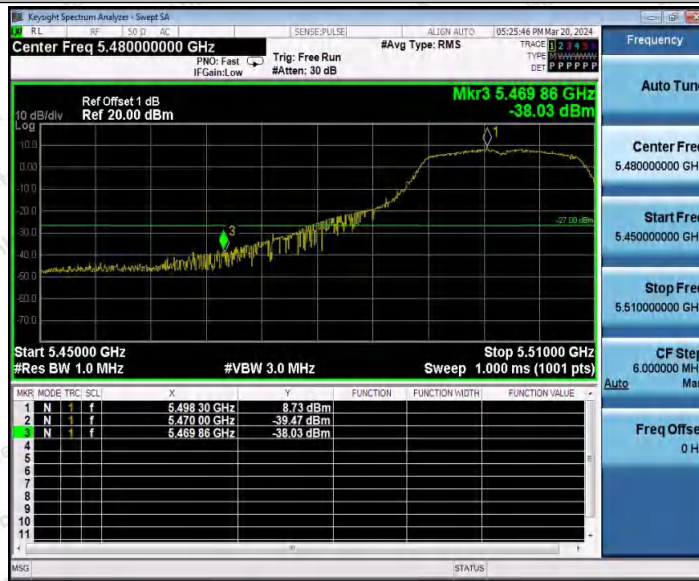

11N20SISO_Ant1_Low_5500