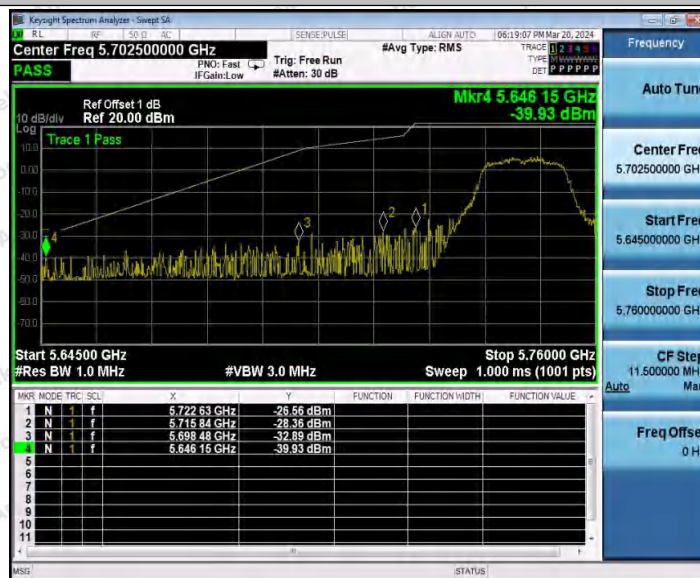

11AC20SISO_Ant1_Low_5745

11AC20SISO_Ant1_High_5825

Shenzhen Anbotek Compliance Laboratory Limited

Address: 1/F., Building D, Sogood Science and Technology Park, Sanwei Community, Hangcheng Street, Bao'an District, Shenzhen, Guangdong, China.
Tel: (86) 0755-26066440 Fax: (86) 0755-26014772 Email: service@anbotek.com

Hotline
400-003-0500
www.anbotek.com.cn