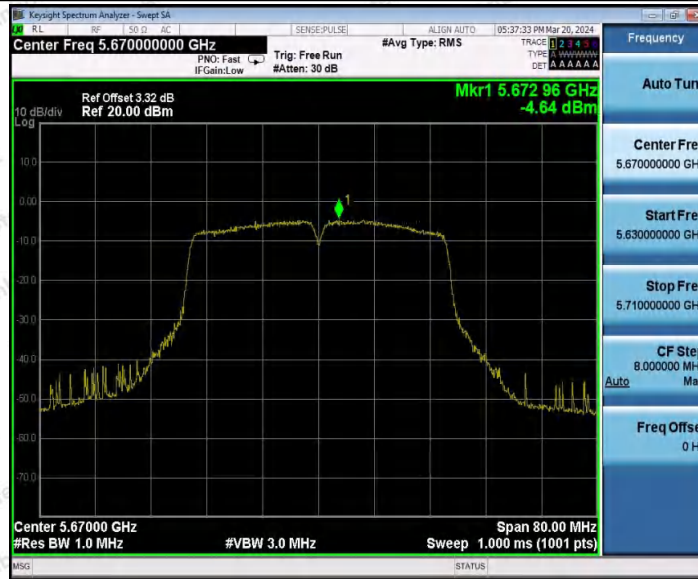

11N40SISO_Ant1_5755

11N40SISO_Ant1_5795