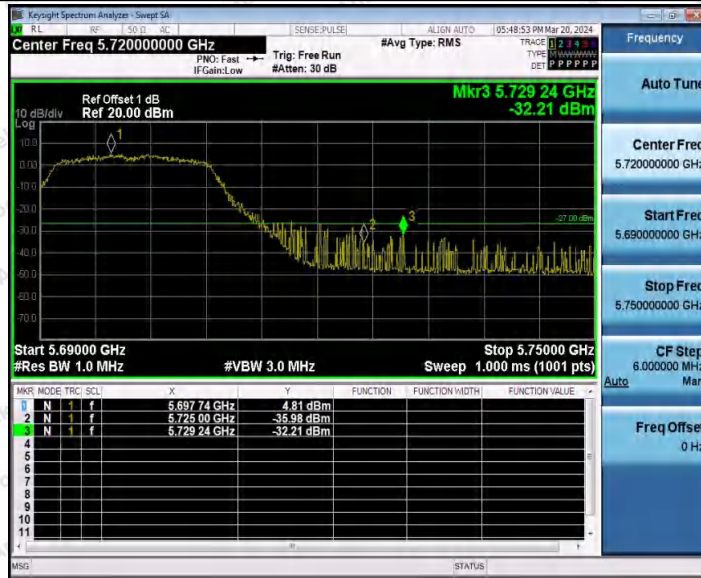

11AC20SISO_Ant1_High_5700