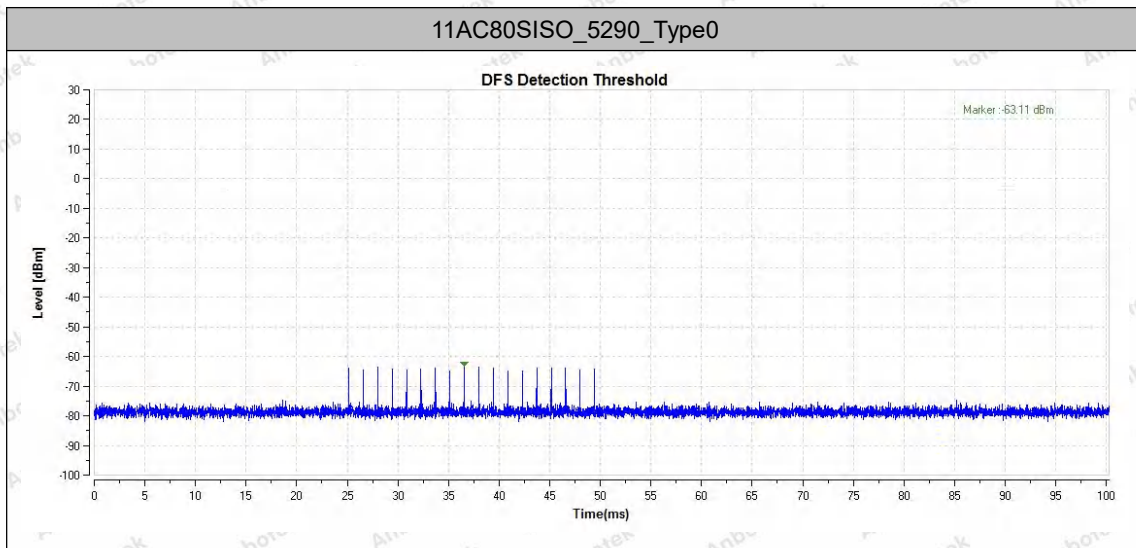

Hotline

400-003-0500

www.anbotek.com.cn

Test Graphs

Appendix G: Channel Move Time and Channel Closing

Transmission Time

Test Result

TestMode	Frequency[MHz]	CCT[ms]	Limit[ms]	CMT[ms]	Limit[ms]	Verdict
11AC80SISO	5290	200+5.2	200+60	436.5	10000	PASS
11AC80SISO	5530	200+3.9	200+60	402.7	10000	PASS