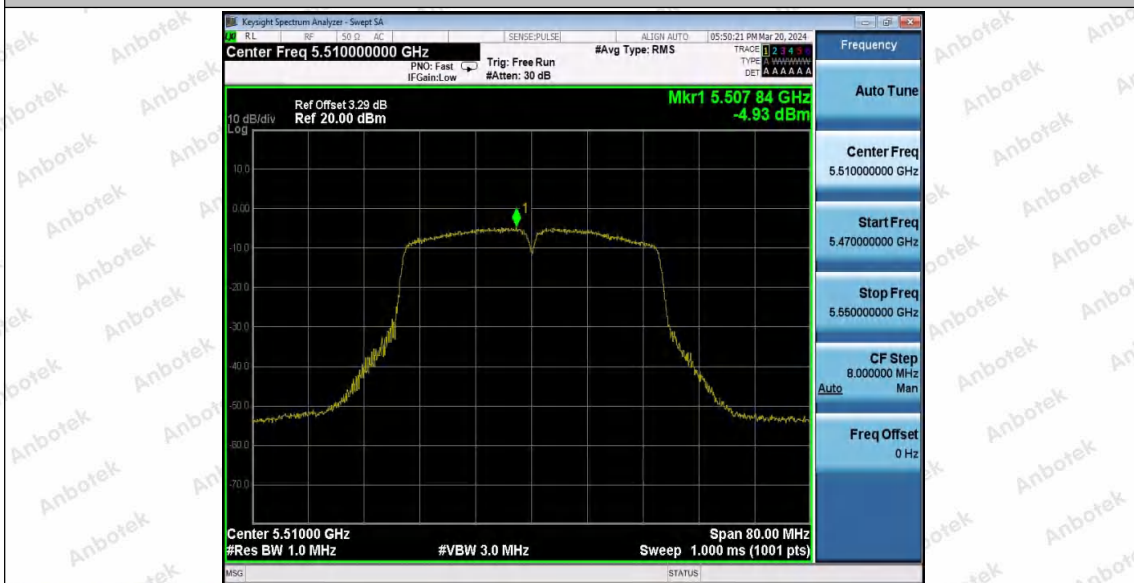

Hotline
400-003-0500
www.anbotek.com.cn

11AC40SISO_Ant1_5310

11AC40SISO_Ant1_5510

Shenzhen Anbotek Compliance Laboratory Limited

Address: 1/F., Building D, Sogood Science and Technology Park, Sanwei Community, Hangcheng Street, Bao'an District, Shenzhen, Guangdong, China.
Tel: (86) 0755-26066440 Fax: (86) 0755-26014772 Email: service@anbotek.com