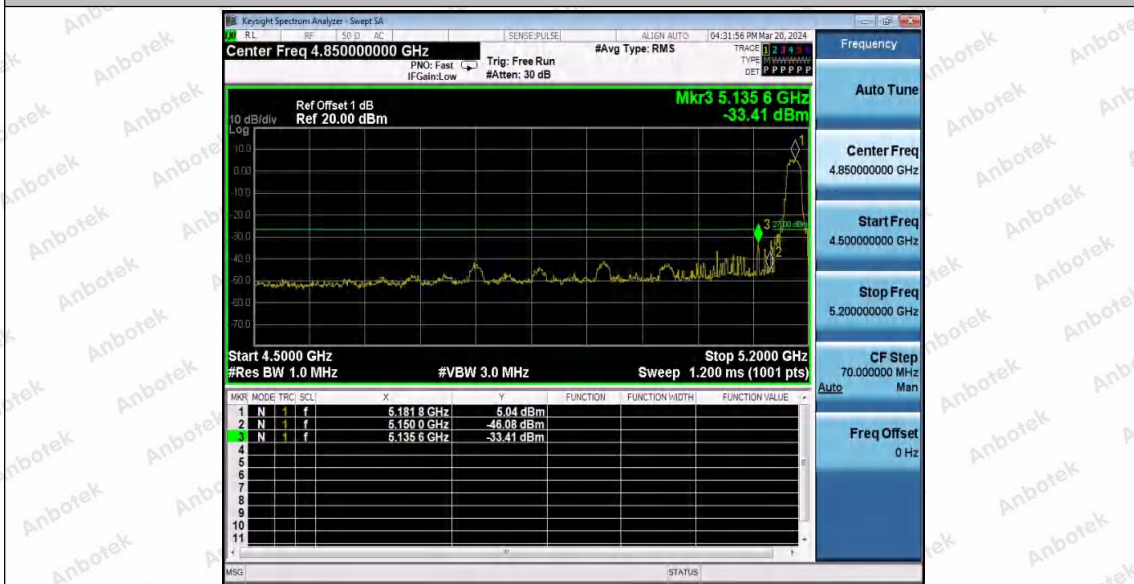

11AC20SISO_Ant1_Low_5180