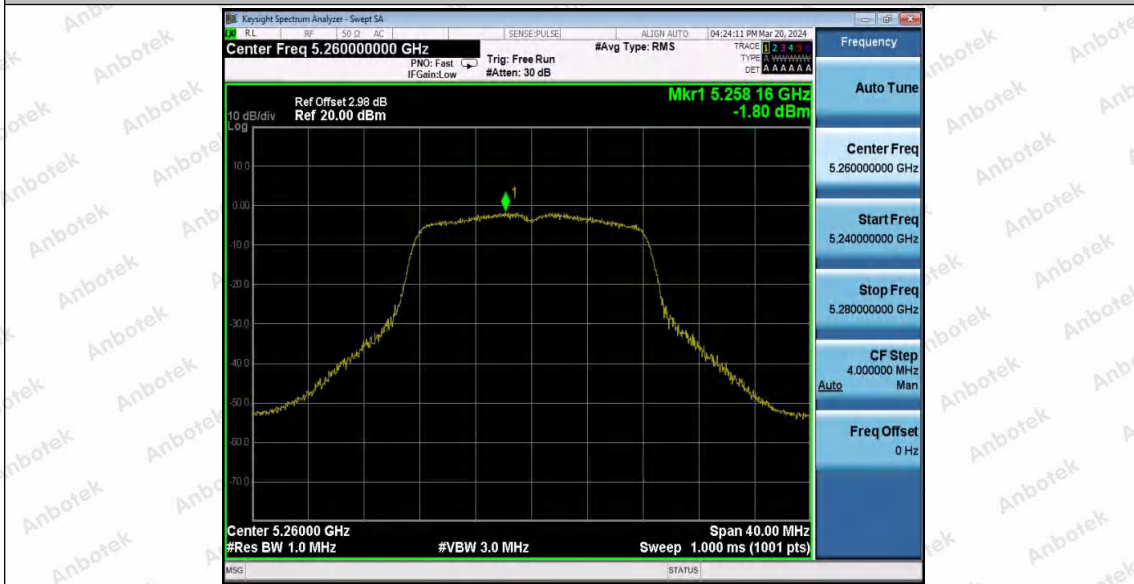

11A_Ant1_5260