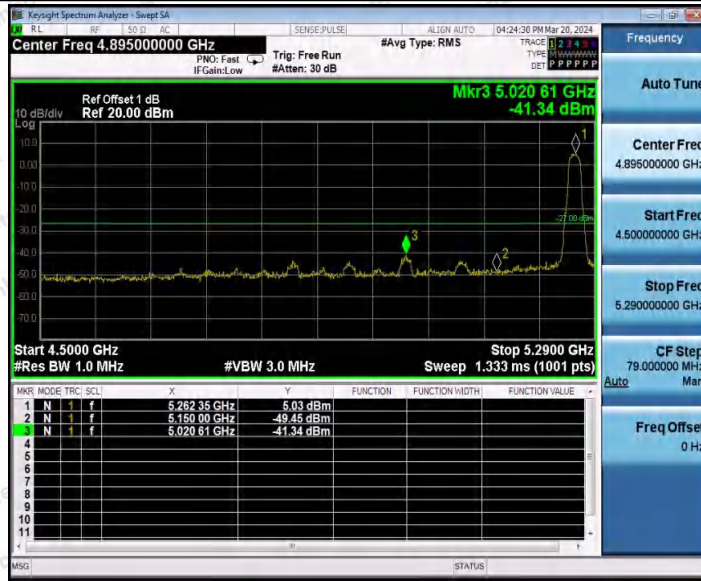

Shenzhen Anbotek Compliance Laboratory Limited

Address: 1/F., Building D, Sogood Science and Technology Park, Sanwei Community, Hangcheng Street, Bao'an District, Shenzhen, Guangdong, China.
Tel: (86) 0755-26066440 Fax: (86) 0755-26014772 Email: service@anbotek.com

Hotline
400-003-0500
www.anbotek.com.cn