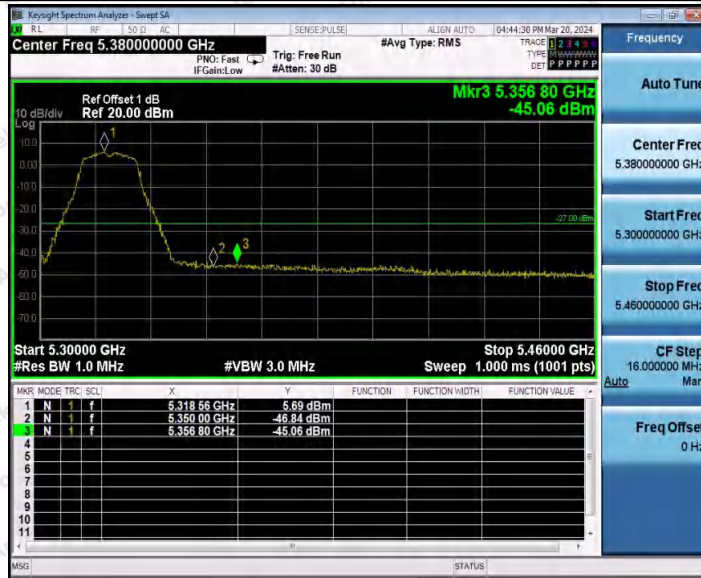

11A_Ant1_High_5320