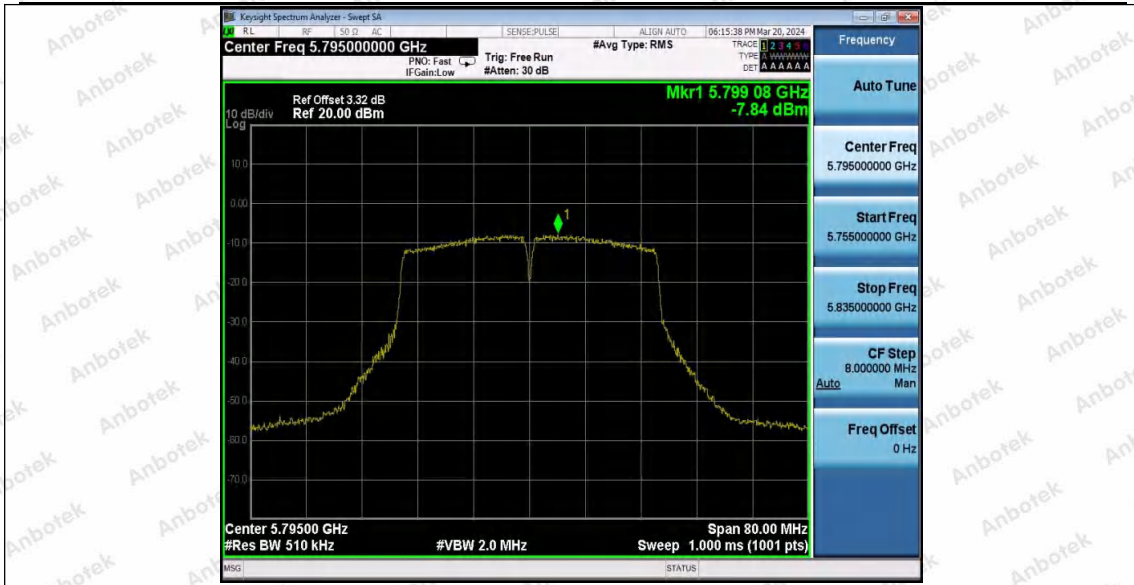

Shenzhen Anbotek Compliance Laboratory Limited

Address: 1/F., Building D, Sogood Science and Technology Park, Sanwei Community, Hangcheng Street, Bao'an District, Shenzhen, Guangdong, China.
Tel: (86) 0755-26066440 Fax: (86) 0755-26014772 Email: service@anbotek.com

Hotline
400-003-0500
www.anbotek.com.cn