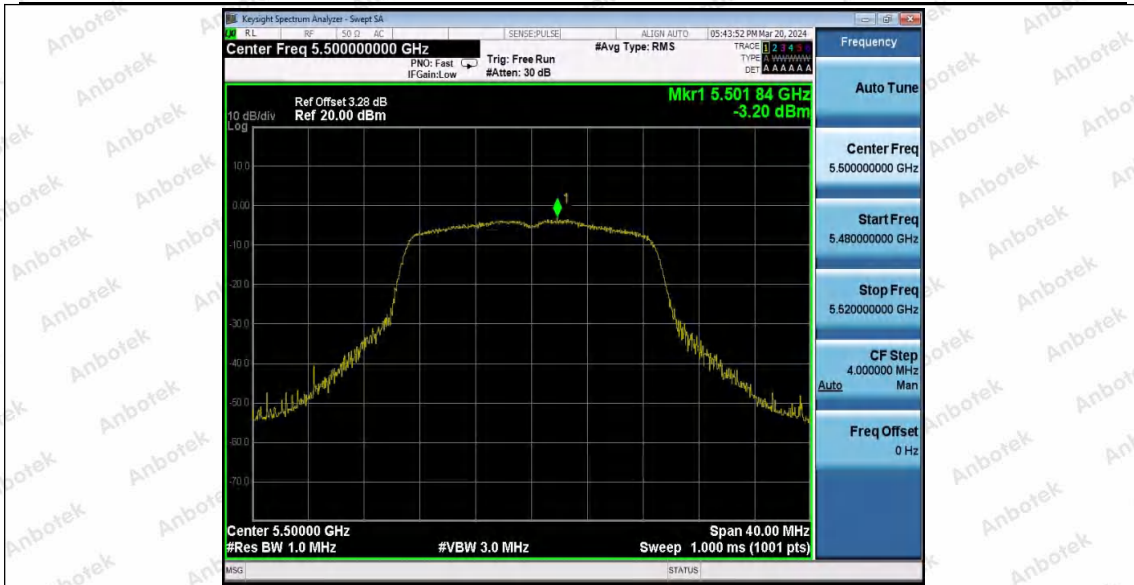

Shenzhen Anbotek Compliance Laboratory Limited

Address: 1/F., Building D, Sogood Science and Technology Park, Sanwei Community, Hangcheng Street, Bao'an District, Shenzhen, Guangdong, China.
Tel: (86) 0755-26066440 Fax: (86) 0755-26014772 Email: service@anbotek.com

Hotline 400-003-0500
www.anbotek.com.cn