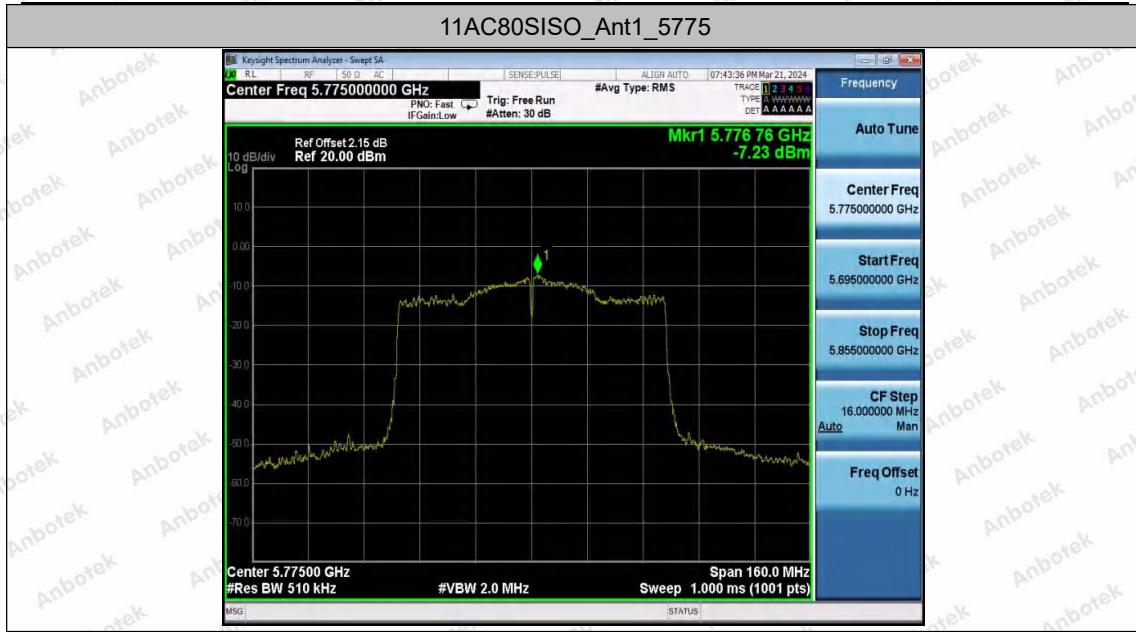

Hotline
400-003-0500
www.anbotek.com.cn

Appendix E: Band Edge Measurements

Test Result B1/2/3

Test Mode	Antenna	ChName	Frequency[MHz]	Result[dBm]	Limit[dBm]	Verdict
11A	Ant1	Low	5180	-40.52	≤-27	PASS
		High	5240	-46.04	≤-27	PASS
		Low	5260	-41.35	≤-27	PASS
		High	5320	-45.06	≤-27	PASS
		Low	5500	-38.02	≤-27	PASS
		High	5700	-33.07	≤-27	PASS
11N20SISO	Ant1	Low	5180	-42.09	≤-27	PASS
		High	5240	-46.82	≤-27	PASS
		Low	5260	-41.72	≤-27	PASS
		High	5320	-44.67	≤-27	PASS
		Low	5500	-38.03	≤-27	PASS
		High	5700	-31.46	≤-27	PASS
11N40SISO	Ant1	Low	5190	-38.37	≤-27	PASS
		High	5230	-46.67	≤-27	PASS
		Low	5270	-44.17	≤-27	PASS
		High	5310	-43.07	≤-27	PASS
		Low	5510	-28.54	≤-27	PASS
		High	5670	-32.93	≤-27	PASS
11AC20SISO	Ant1	Low	5180	-33.42	≤-27	PASS
		High	5240	-43.79	≤-27	PASS
		Low	5260	-43.02	≤-27	PASS
		High	5320	-29.76	≤-27	PASS