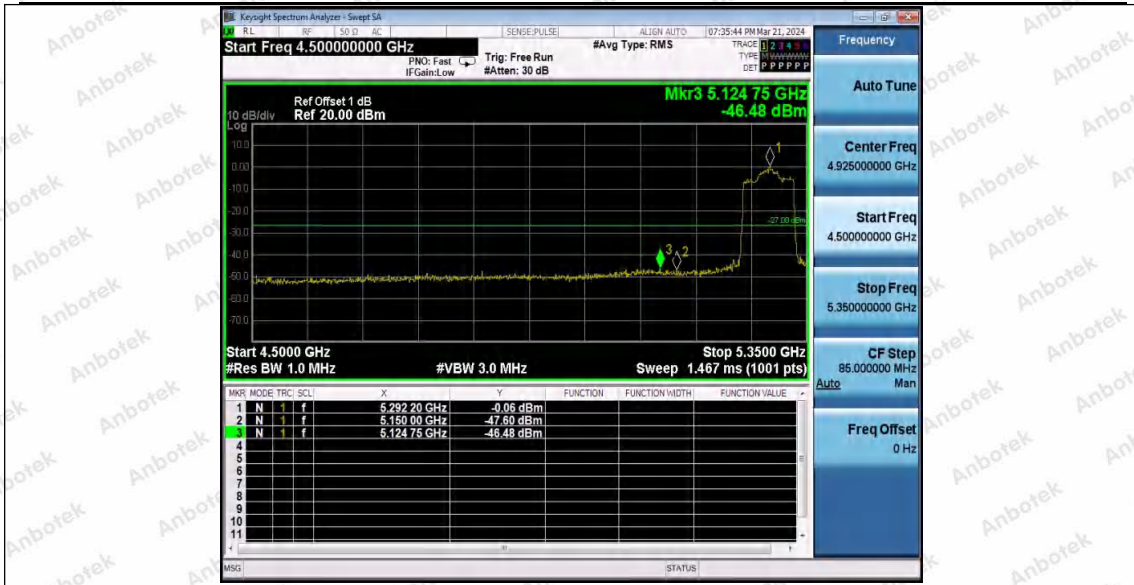

Shenzhen Anbotek Compliance Laboratory Limited

Address: 1/F., Building D, Sogood Science and Technology Park, Sanwei Community, Hangcheng Street, Bao'an District, Shenzhen, Guangdong, China.
Tel: (86) 0755-26066440 Fax: (86) 0755-26014772 Email: service@anbotek.com

Hotline 400-003-0500
www.anbotek.com.cn