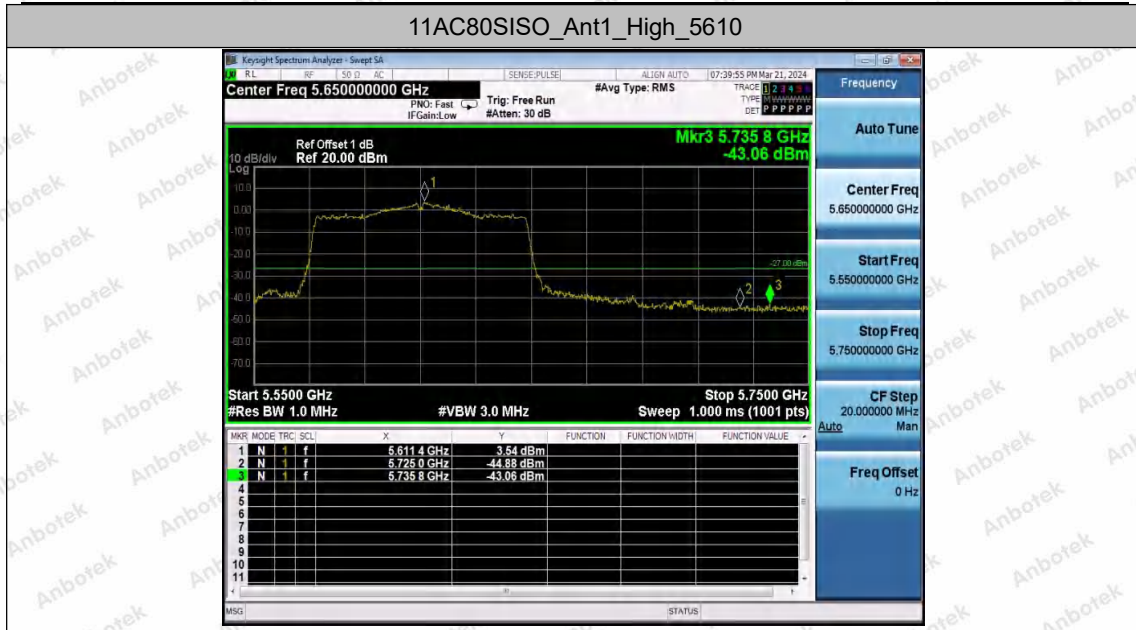

Shenzhen Anbotek Compliance Laboratory Limited

Address: 1/F., Building D, Sogood Science and Technology Park, Sanwei Community, Hangcheng Street, Bao'an District, Shenzhen, Guangdong, China.
Tel: (86) 0755-26066440 Fax: (86) 0755-26014772 Email: service@anbotek.com

Hotline
400-003-0500
www.anbotek.com.cn