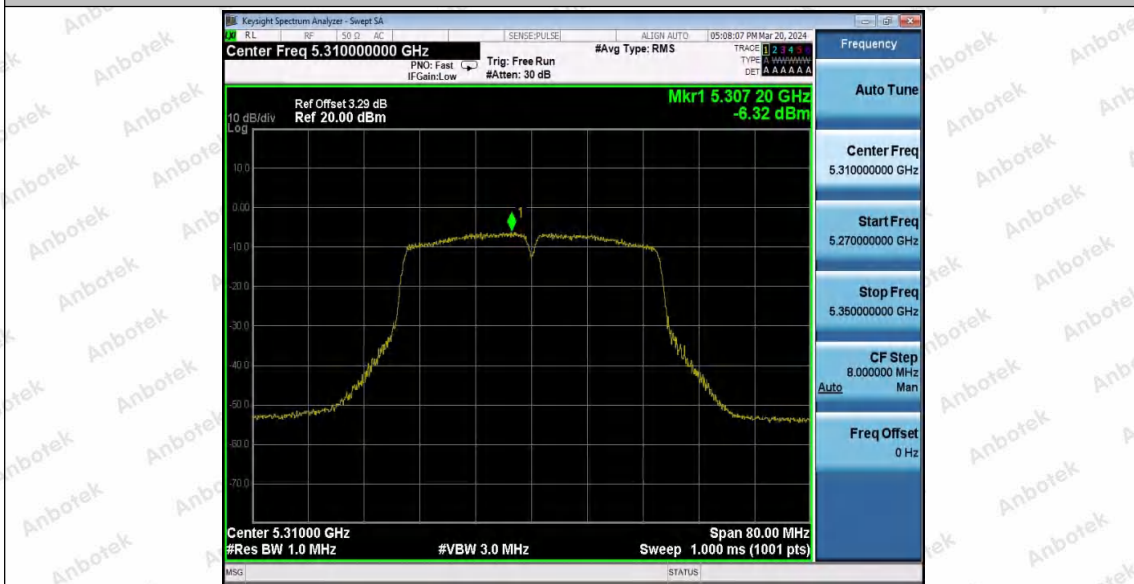

11AC40SISO_Ant1_5310