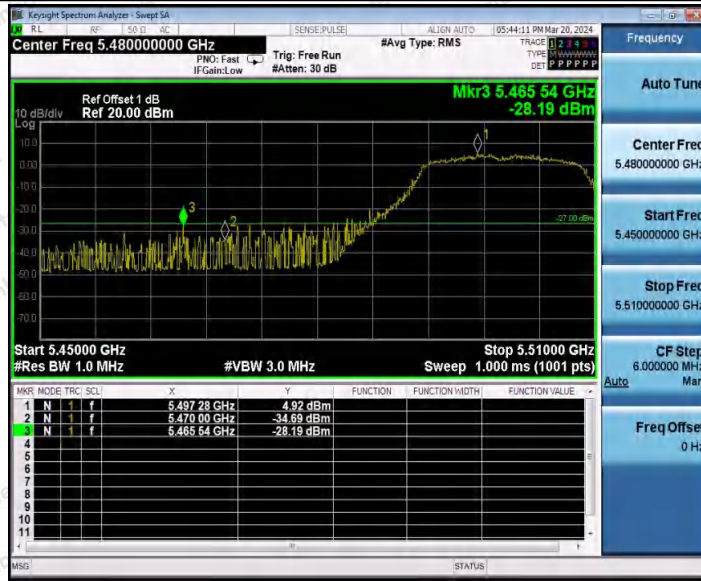

Shenzhen Anbotek Compliance Laboratory Limited

Address: 1/F., Building D, Sogood Science and Technology Park, Sanwei Community, Hangcheng Street, Bao'an District, Shenzhen, Guangdong, China.
Tel: (86) 0755-26066440 Fax: (86) 0755-26014772 Email: service@anbotek.com

Hotline 400-003-0500
www.anbotek.com.cn