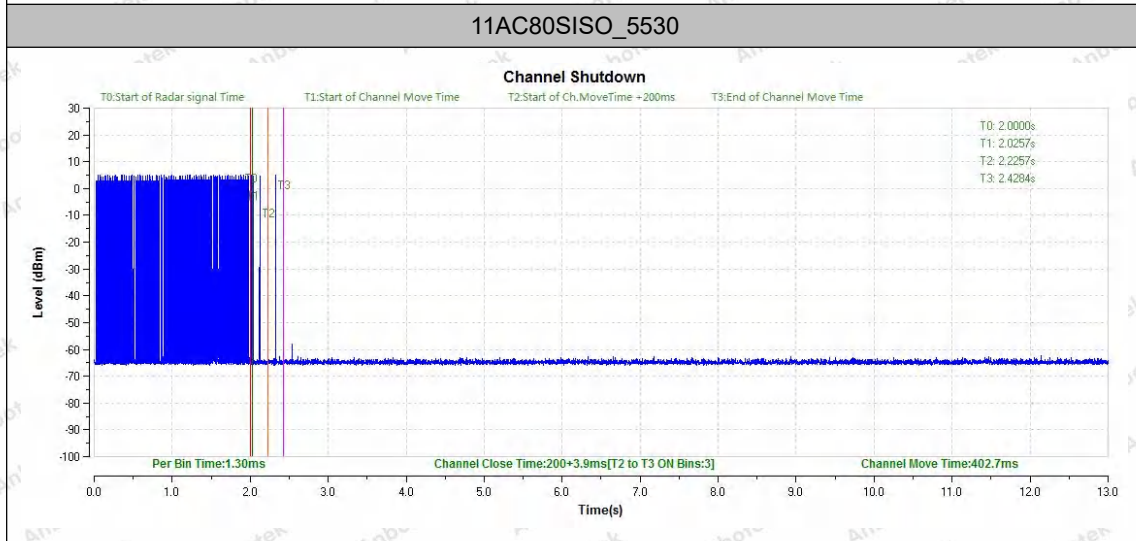

Test Graphs

---END---