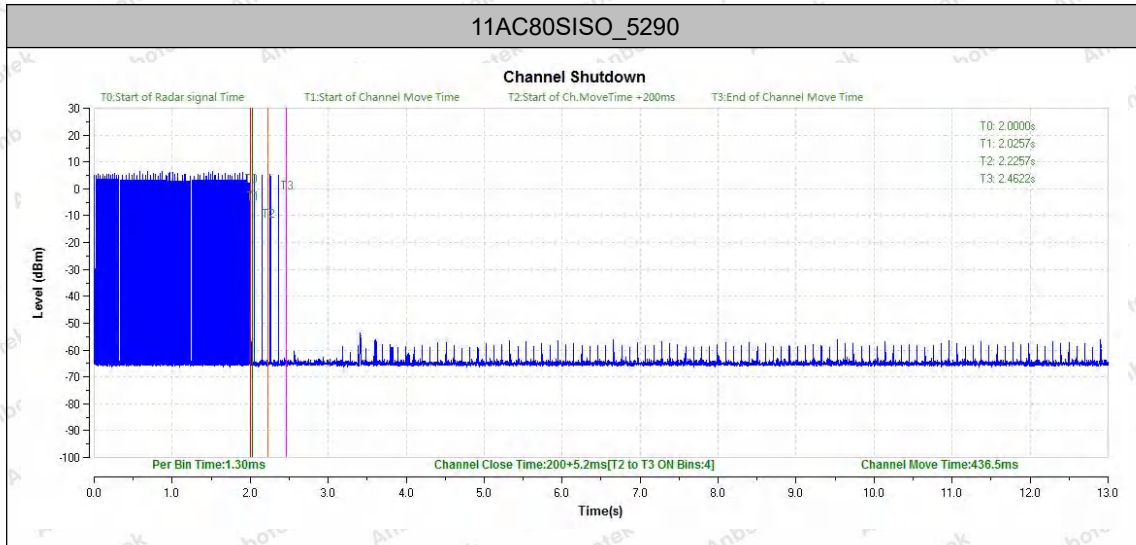

Test Graphs

---END---