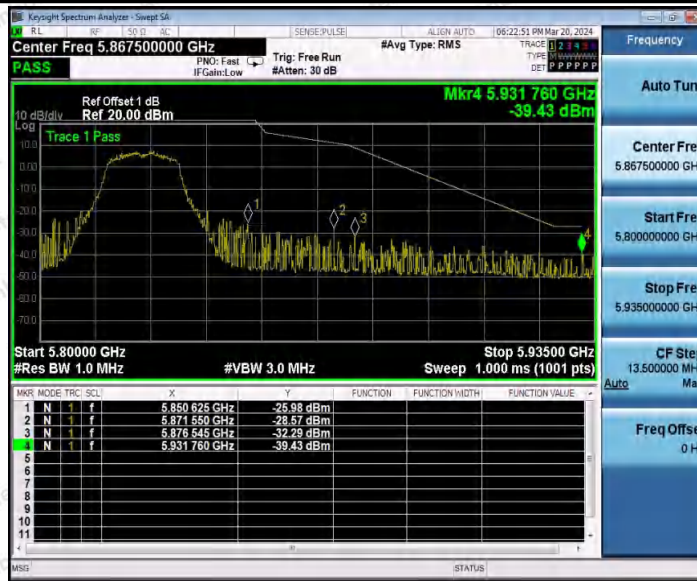

Shenzhen Anbotek Compliance Laboratory Limited

Address: 1/F., Building D, Sogood Science and Technology Park, Sanwei Community, Hangcheng Street, Bao'an District, Shenzhen, Guangdong, China.
Tel: (86) 0755-26066440 Fax: (86) 0755-26014772 Email: service@anbotek.com

Hotline 400-003-0500
www.anbotek.com.cn