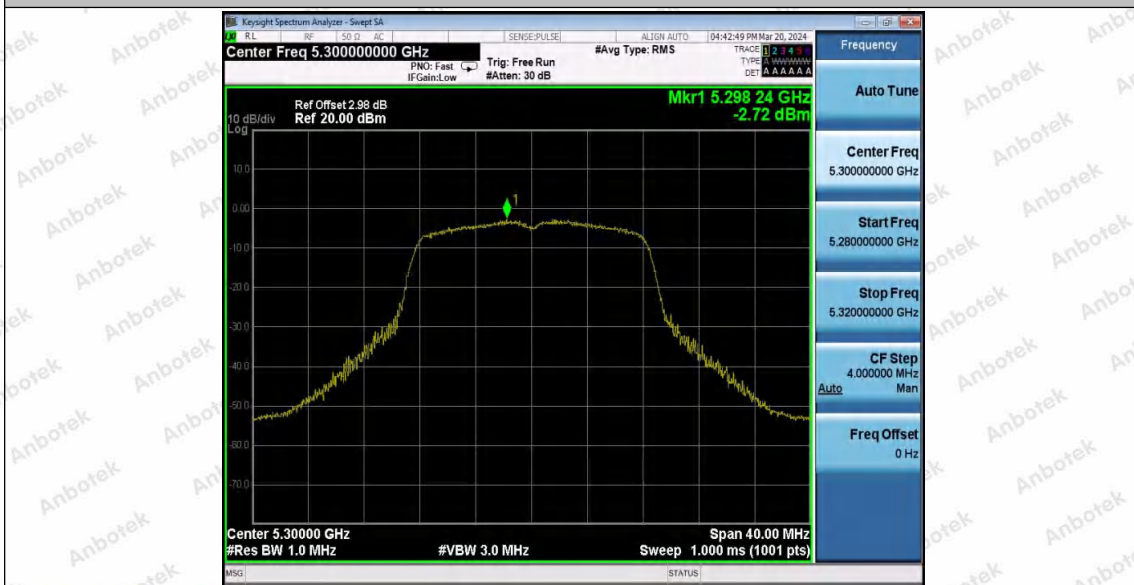

11A_Ant1_5300

Shenzhen Anbotek Compliance Laboratory Limited

Address: 1/F., Building D, Sogood Science and Technology Park, Sanwei Community, Hangcheng Street, Bao'an District, Shenzhen, Guangdong, China.
Tel: (86) 0755-26066440 Fax: (86) 0755-26014772 Email: service@anbotek.com

Hotline
400-003-0500
www.anbotek.com.cn