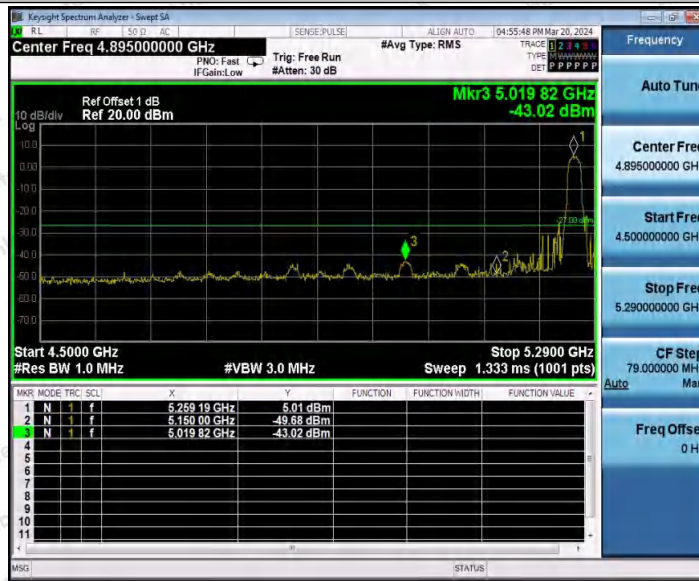

11AC20SISO_Ant1_Low_5260