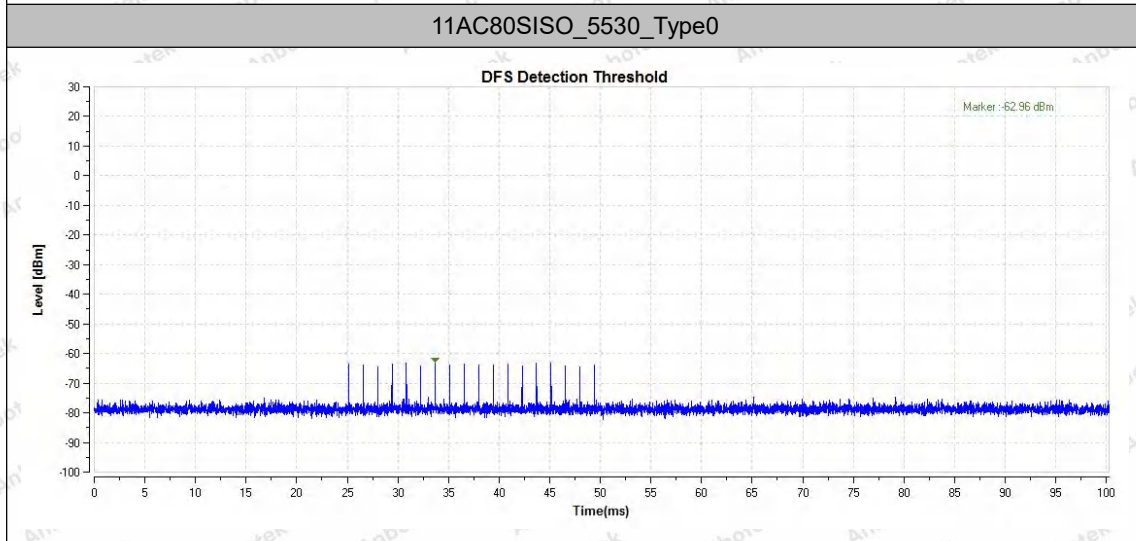

Hotline

400-003-0500

www.anbotek.com.cn

Test Graphs

Appendix G: Channel Move Time and Channel Closing

Transmission Time

Test Result

TestMode	Frequency[MHz]	CCT[ms]	Limit[ms]	CMT[ms]	Limit[ms]	Verdict
11AC80SISO	5290	200+5.2	200+60	436.5	10000	PASS
11AC80SISO	5530	200+3.9	200+60	402.7	10000	PASS