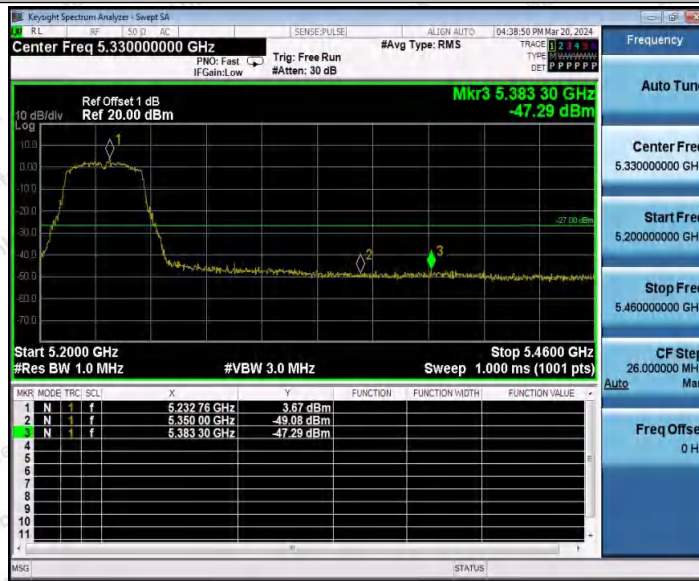

11AC40SISO_Ant1_High_5230