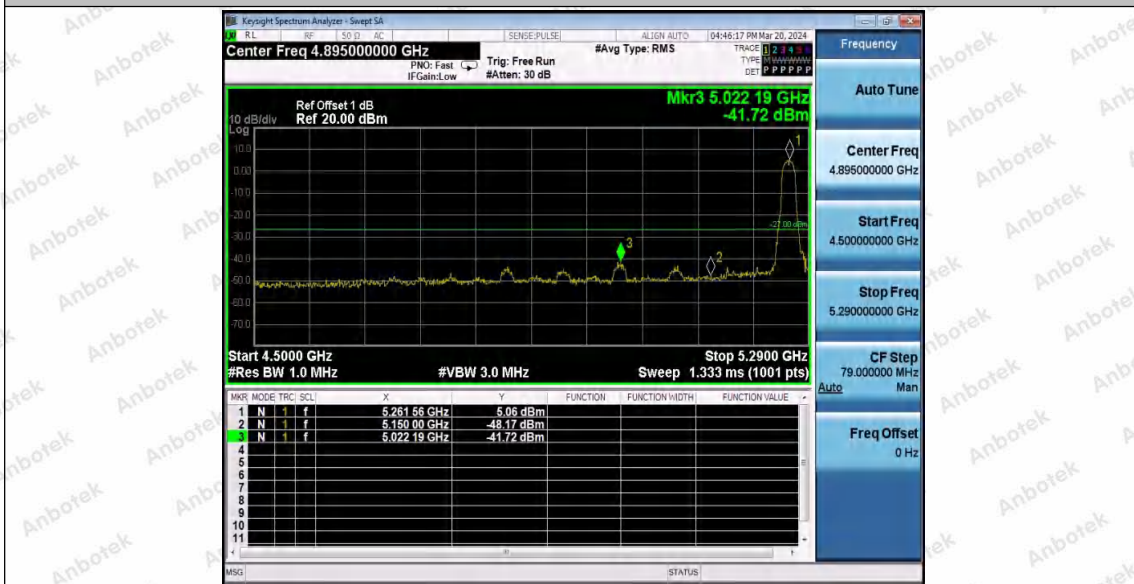

11N20SISO_Ant1_Low_5260