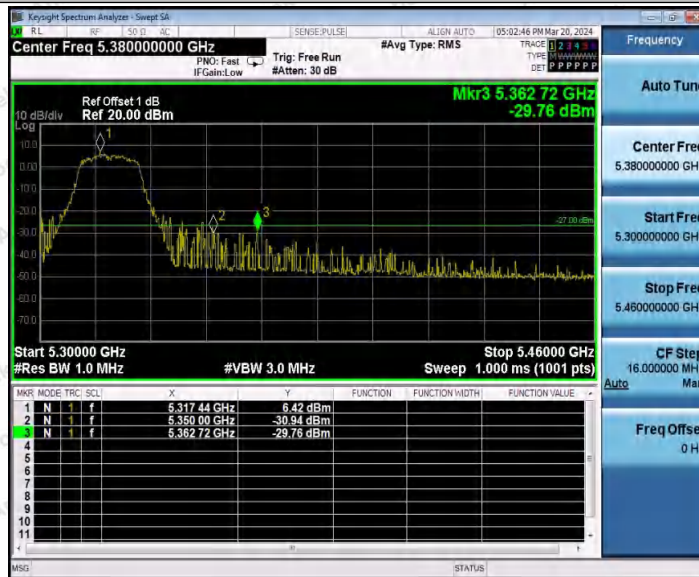

11AC20SISO_Ant1_High_5320

11AC20SISO_Ant1_Low_5500

Shenzhen Anbotek Compliance Laboratory Limited

Address: 1/F., Building D, Sogood Science and Technology Park, Sanwei Community, Hangcheng Street, Bao'an District, Shenzhen, Guangdong, China.
Tel: (86) 0755-26066440 Fax: (86) 0755-26014772 Email: service@anbotek.com

Hotline
400-003-0500
www.anbotek.com.cn