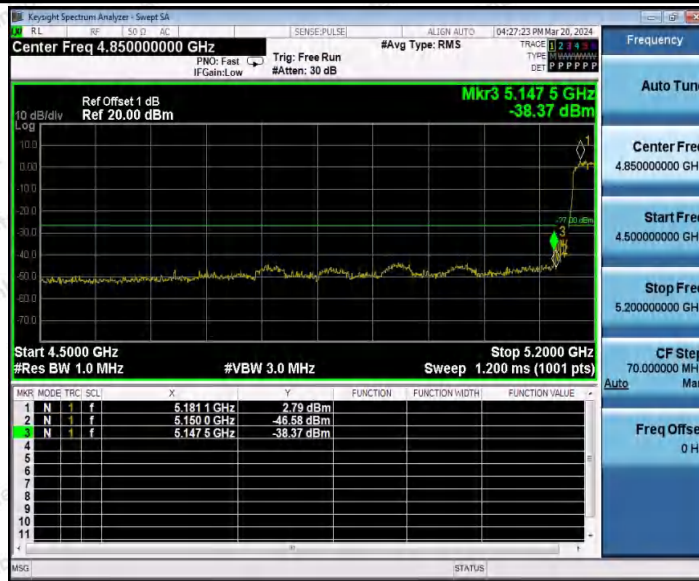

Shenzhen Anbotek Compliance Laboratory Limited

Address: 1/F., Building D, Sogood Science and Technology Park, Sanwei Community, Hangcheng Street, Bao'an District, Shenzhen, Guangdong, China.
Tel: (86) 0755-26066440 Fax: (86) 0755-26014772 Email: service@anbotek.com

Hotline 400-003-0500
www.anbotek.com.cn