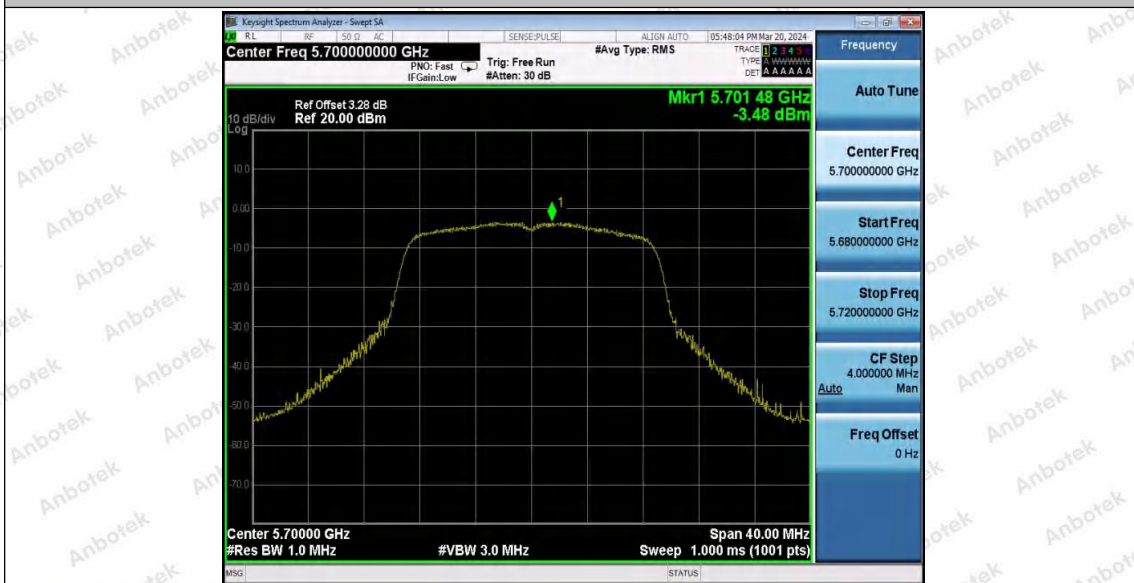

Hotline
400-003-0500
www.anbotek.com.cn

11AC20SISO_Ant1_5580

11AC20SISO_Ant1_5700

Shenzhen Anbotek Compliance Laboratory Limited

Address: 1/F., Building D, Sogood Science and Technology Park, Sanwei Community, Hangcheng Street, Bao'an District, Shenzhen, Guangdong, China.
Tel: (86) 0755-26066440 Fax: (86) 0755-26014772 Email: service@anbotek.com