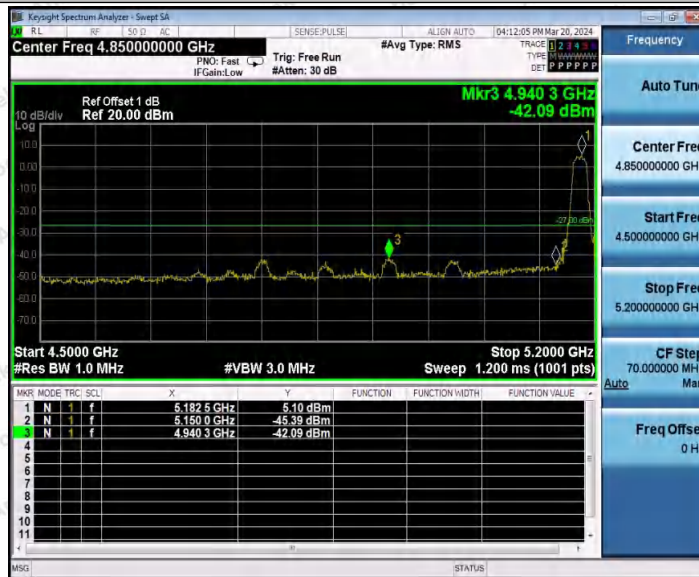

11N20SISO_Ant1_Low_5180

11N20SISO_Ant1_High_5240

Shenzhen Anbotek Compliance Laboratory Limited

Address: 1/F., Building D, Sogood Science and Technology Park, Sanwei Community, Hangcheng Street, Bao'an District, Shenzhen, Guangdong, China.
Tel: (86) 0755-26066440 Fax: (86) 0755-26014772 Email: service@anbotek.com

Hotline: 400-003-0500
www.anbotek.com.cn