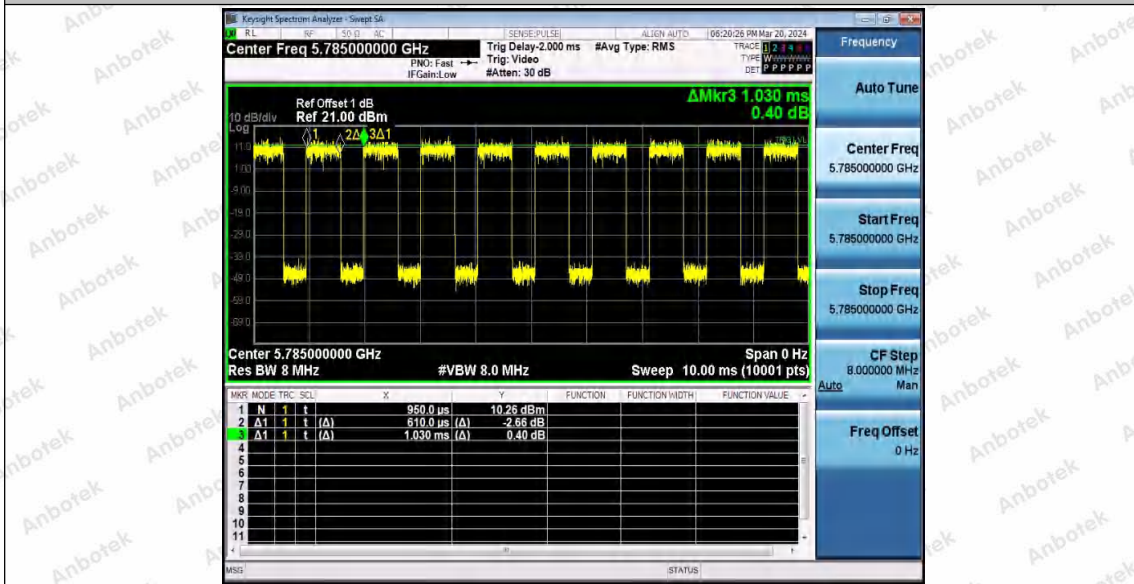

Hotline  
 400-003-0500  
[www.anbotek.com.cn](http://www.anbotek.com.cn)

11AC20SISO\_Ant1\_5785

11AC20SISO\_Ant1\_5825