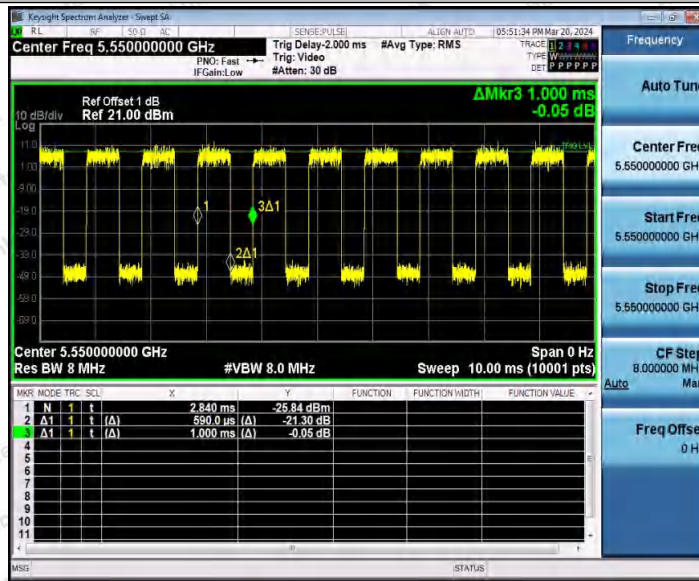

11AC40SISO_Ant1_5550