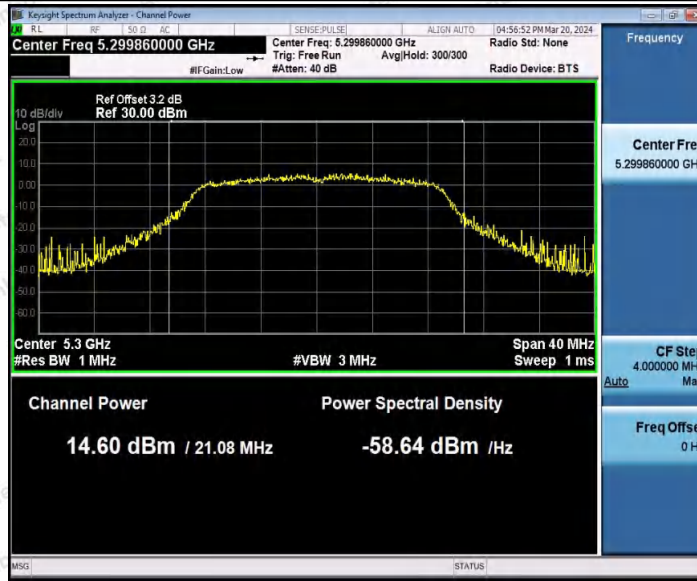

Shenzhen Anbotek Compliance Laboratory Limited

Address: 1/F., Building D, Sogood Science and Technology Park, Sanwei Community, Hangcheng Street, Bao'an District, Shenzhen, Guangdong, China.
Tel: (86) 0755-26066440 Fax: (86) 0755-26014772 Email: service@anbotek.com

Hotline
400-003-0500
www.anbotek.com.cn