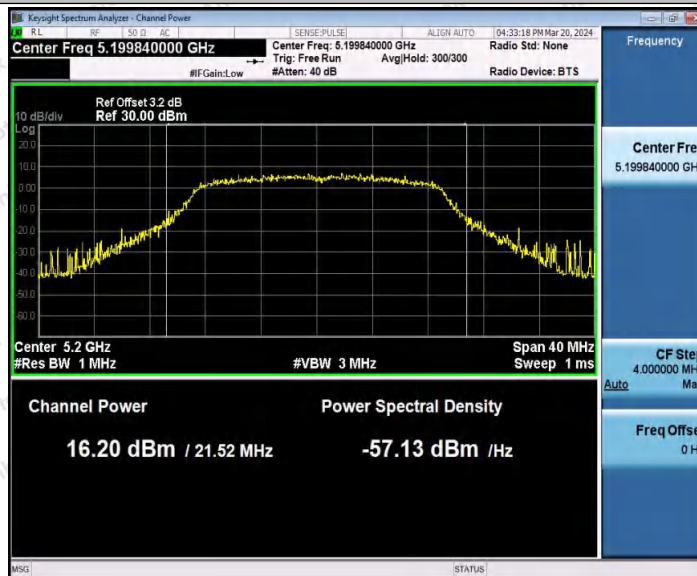

Hotline  
400-003-0500  
www.anbotek.com.cn

11AC20SISO\_Ant1\_5180

11AC20SISO\_Ant1\_5200