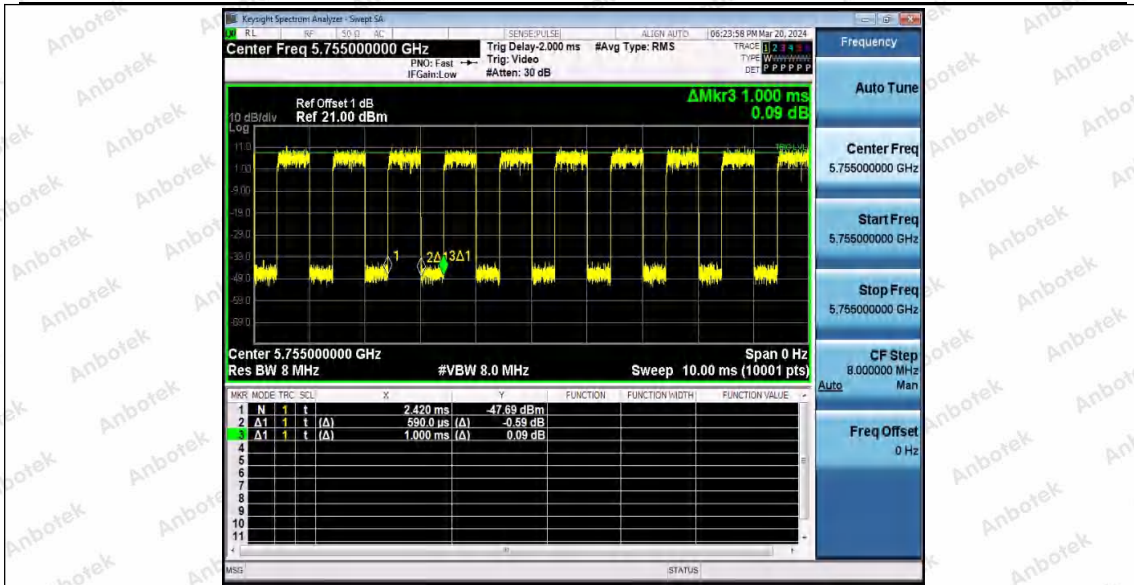

Shenzhen Anbotek Compliance Laboratory Limited

Address: 1/F., Building D, Sogood Science and Technology Park, Sanwei Community, Hangcheng Street, Bao'an District, Shenzhen, Guangdong, China.
Tel: (86) 0755-26066440 Fax: (86) 0755-26014772 Email: service@anbotek.com

Hotline
400-003-0500
www.anbotek.com.cn