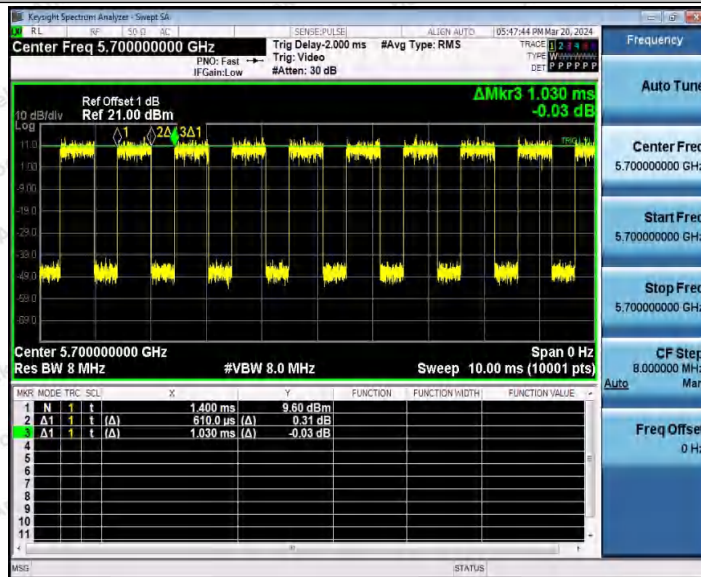

Hotline 400-003-0500  
 www.anbotek.com.cn

11AC20SISO\_Ant1\_5580

11AC20SISO\_Ant1\_5700

11AC20SISO\_Ant1\_5745