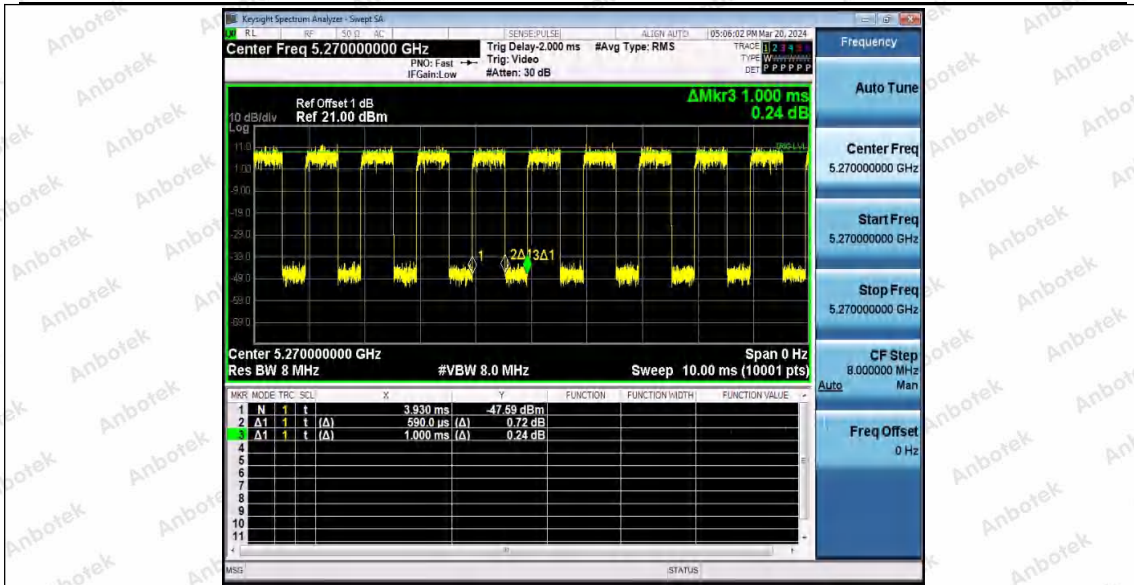

Shenzhen Anbotek Compliance Laboratory Limited

Address: 1/F., Building D, Sogood Science and Technology Park, Sanwei Community, Hangcheng Street, Bao'an District, Shenzhen, Guangdong, China.
Tel: (86) 0755-26066440 Fax: (86) 0755-26014772 Email: service@anbotek.com

Hotline 400-003-0500
www.anbotek.com.cn