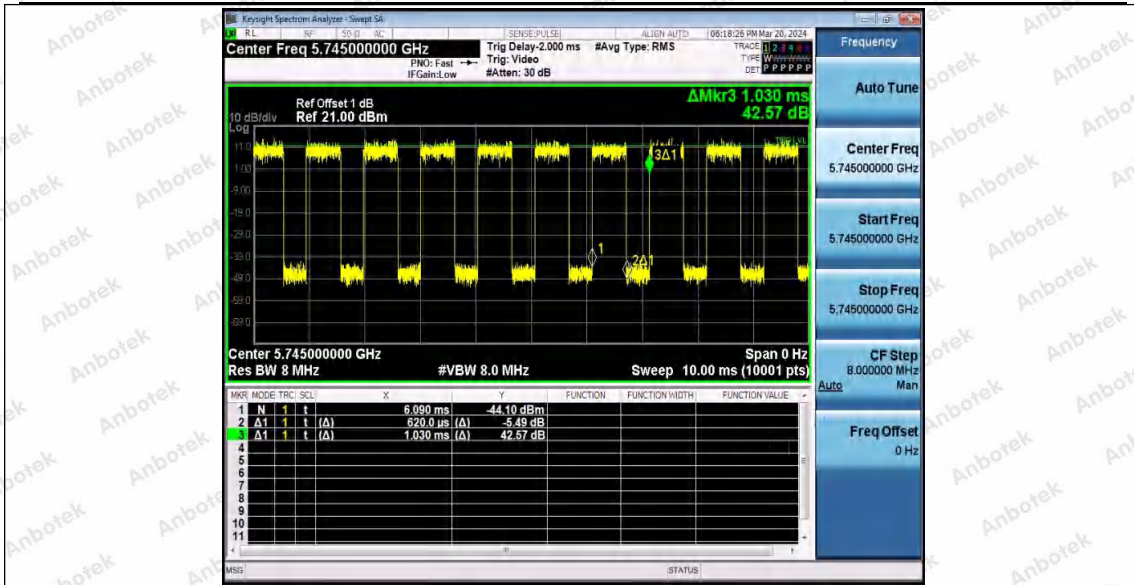

Shenzhen Anbotek Compliance Laboratory Limited

Address: 1/F., Building D, Sogood Science and Technology Park, Sanwei Community, Hangcheng Street, Bao'an District, Shenzhen, Guangdong, China.
Tel: (86) 0755-26066440 Fax: (86) 0755-26014772 Email: service@anbotek.com

Hotline: 400-003-0500
www.anbotek.com.cn