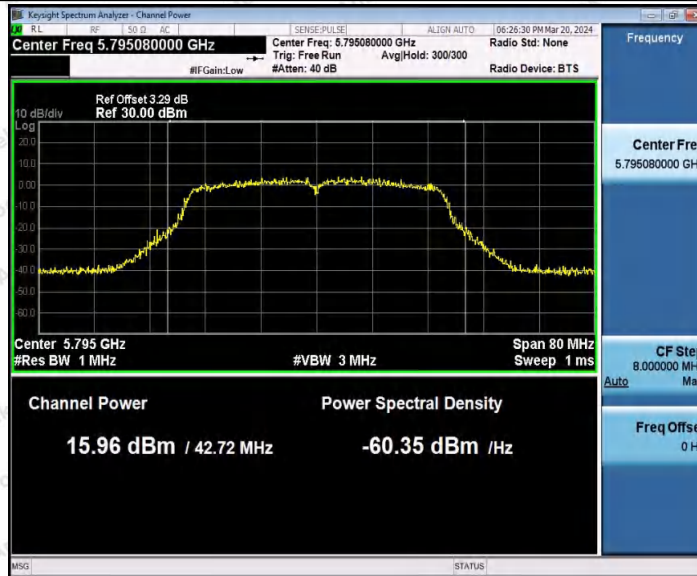

Hotline  
400-003-0500  
www.anbotek.com.cn

11AC40SISO\_Ant1\_5795

11AC80SISO\_Ant1\_5210