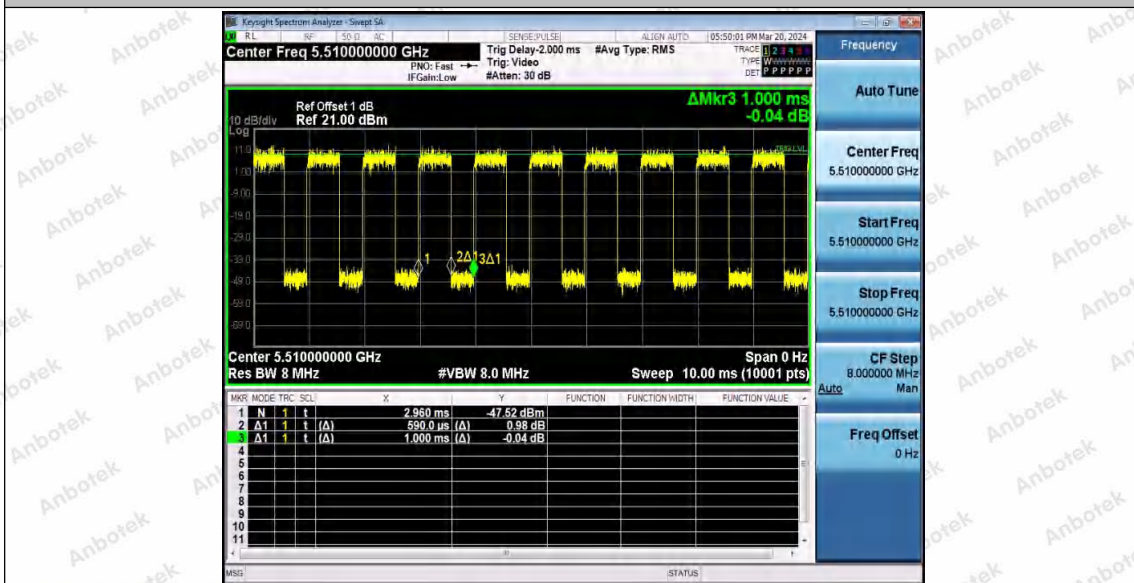

Hotline  
 400-003-0500  
 www.anbotek.com.cn

11AC40SISO\_Ant1\_5310

11AC40SISO\_Ant1\_5510