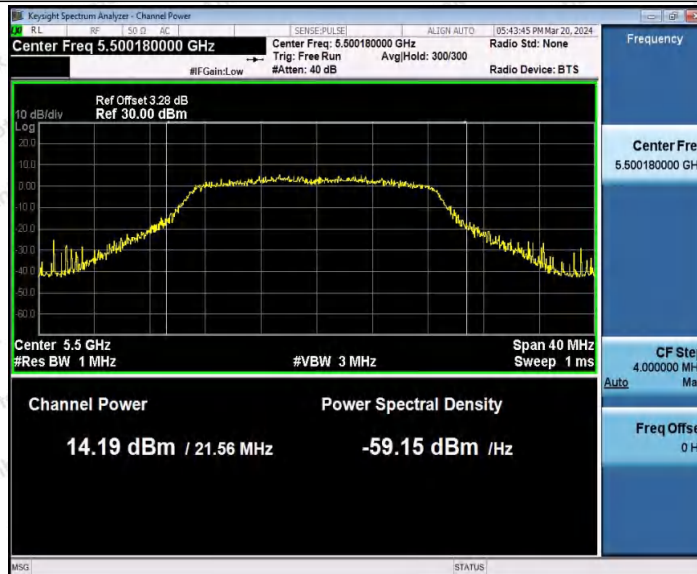

Hotline  
400-003-0500  
www.anbotek.com.cn

11AC20SISO\_Ant1\_5320

11AC20SISO\_Ant1\_5500