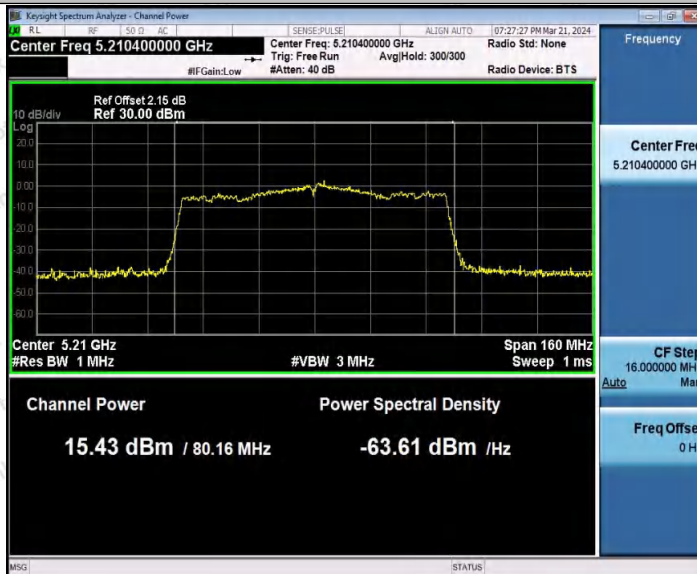

Hotline  
400-003-0500  
www.anbotek.com.cn

11AC40SISO\_Ant1\_5795

11AC80SISO\_Ant1\_5210