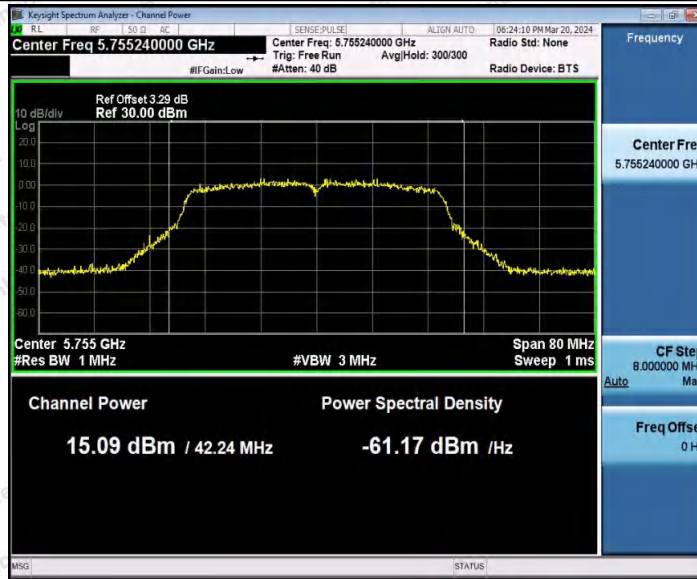

Shenzhen Anbotek Compliance Laboratory Limited

Address: 1/F., Building D, Sogood Science and Technology Park, Sanwei Community, Hangcheng Street, Bao'an District, Shenzhen, Guangdong, China.
Tel: (86) 0755-26066440 Fax: (86) 0755-26014772 Email: service@anbotek.com

Hotline 400-003-0500
www.anbotek.com.cn