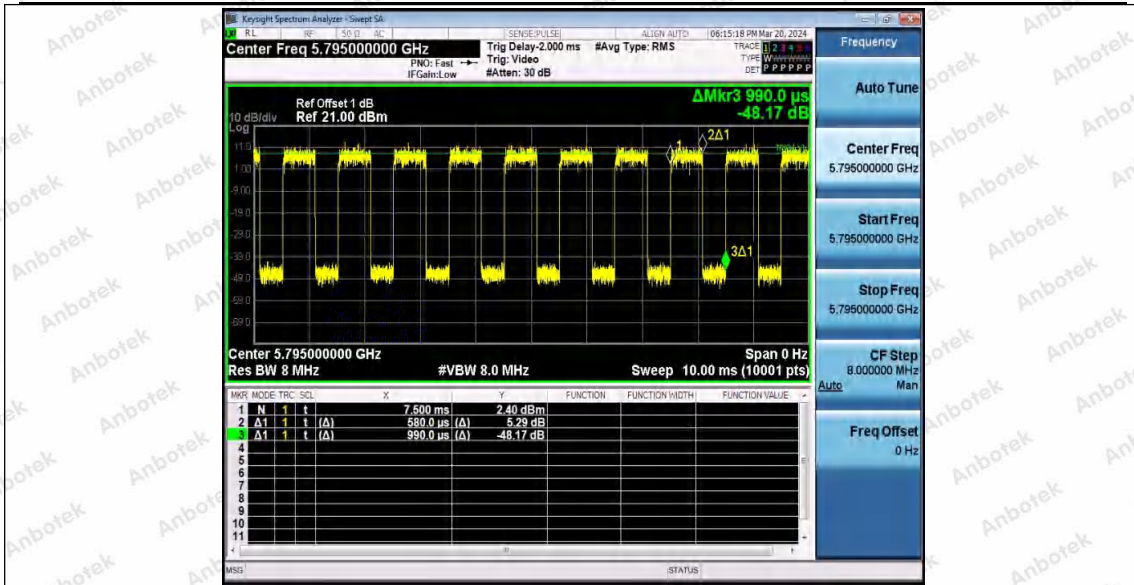

Shenzhen Anbotek Compliance Laboratory Limited

Address: 1/F., Building D, Sogood Science and Technology Park, Sanwei Community, Hangcheng Street, Bao'an District, Shenzhen, Guangdong, China.
Tel: (86) 0755-26066440 Fax: (86) 0755-26014772 Email: service@anbotek.com

Hotline 400-003-0500
www.anbotek.com.cn