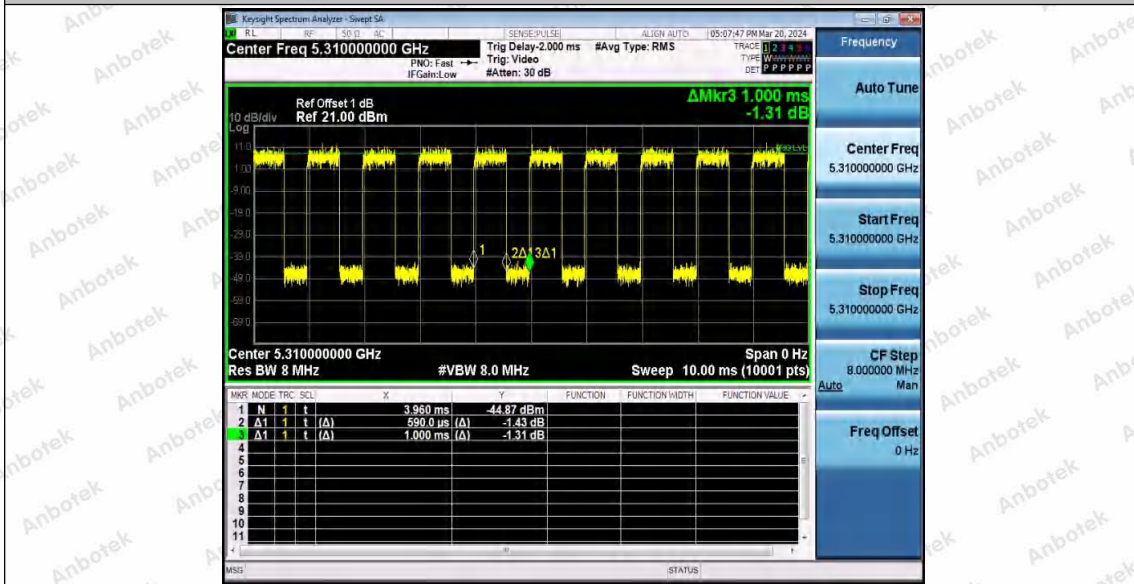

Hotline  
 400-003-0500  
 www.anbotek.com.cn

11AC40SISO\_Ant1\_5310

11AC40SISO\_Ant1\_5510