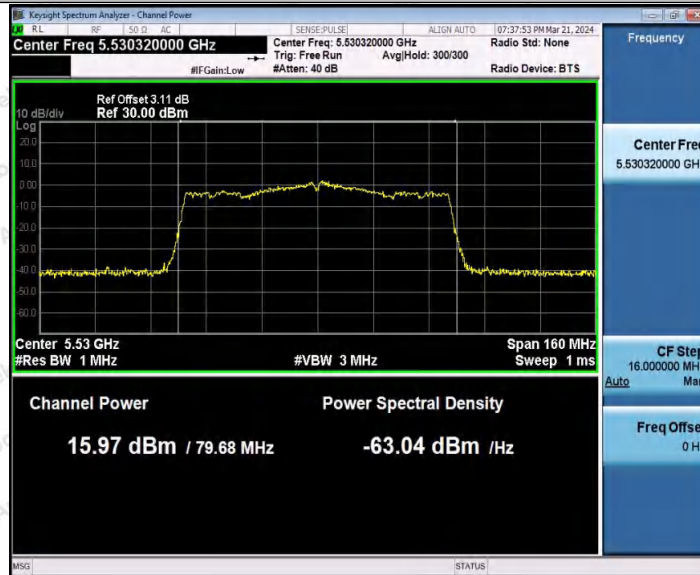

11AC80SISO_Ant1_5530

11AC80SISO_Ant1_5610

Shenzhen Anbotek Compliance Laboratory Limited

Address: 1/F., Building D, Sogood Science and Technology Park, Sanwei Community, Hangcheng Street, Bao'an District, Shenzhen, Guangdong, China.
Tel: (86) 0755-26066440 Fax: (86) 0755-26014772 Email: service@anbotek.com

Hotline: 400-003-0500
www.anbotek.com.cn