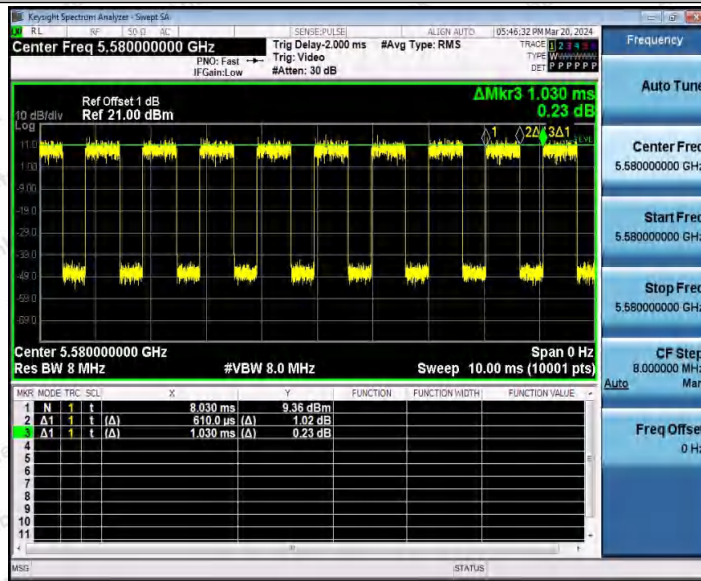

11AC20SISO_Ant1_5580