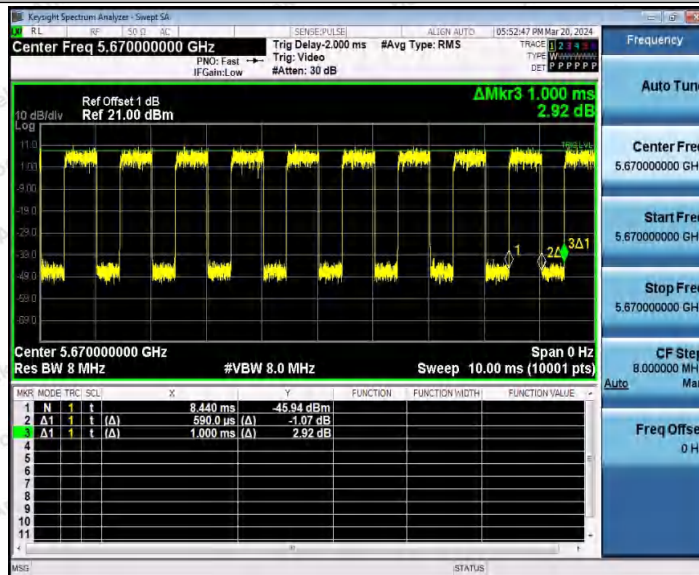

Hotline 400-003-0500  
 www.anbotek.com.cn

11AC40SISO\_Ant1\_5550

11AC40SISO\_Ant1\_5670

11AC40SISO\_Ant1\_5755