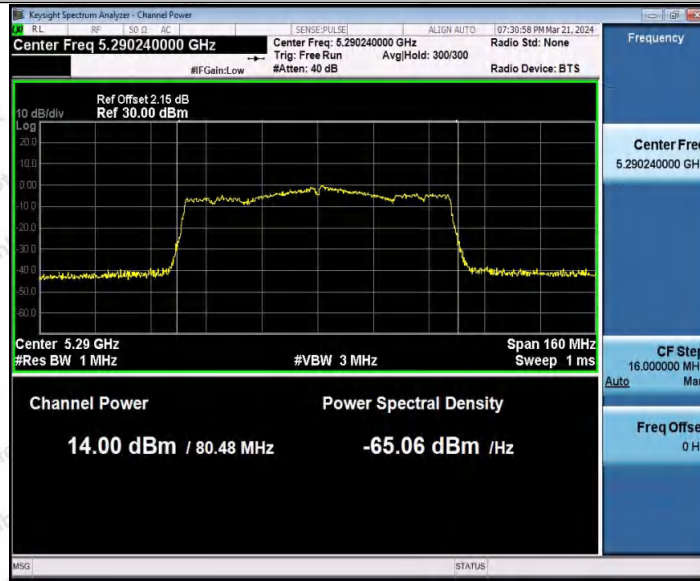

11AC80SISO_Ant1_5290