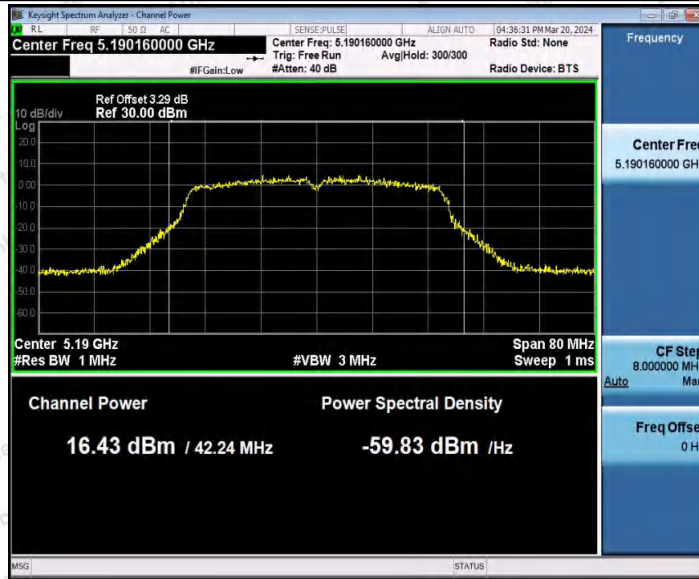

11AC40SISO_Ant1_5190