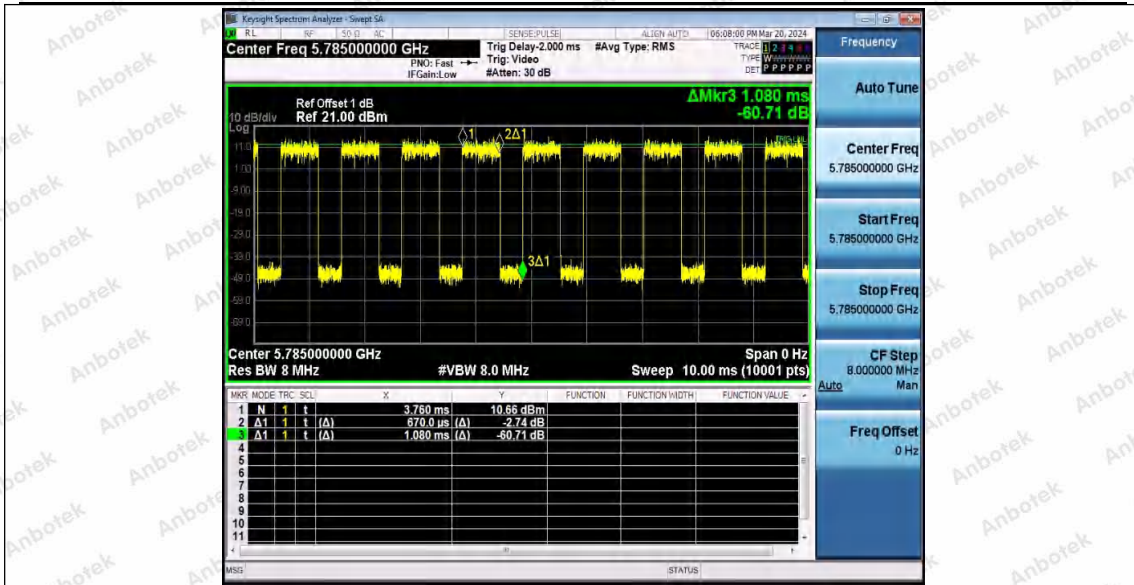

Shenzhen Anbotek Compliance Laboratory Limited

Address: 1/F., Building D, Sogood Science and Technology Park, Sanwei Community, Hangcheng Street, Bao'an District, Shenzhen, Guangdong, China.
Tel: (86) 0755-26066440 Fax: (86) 0755-26014772 Email: service@anbotek.com

Hotline 400-003-0500
www.anbotek.com.cn