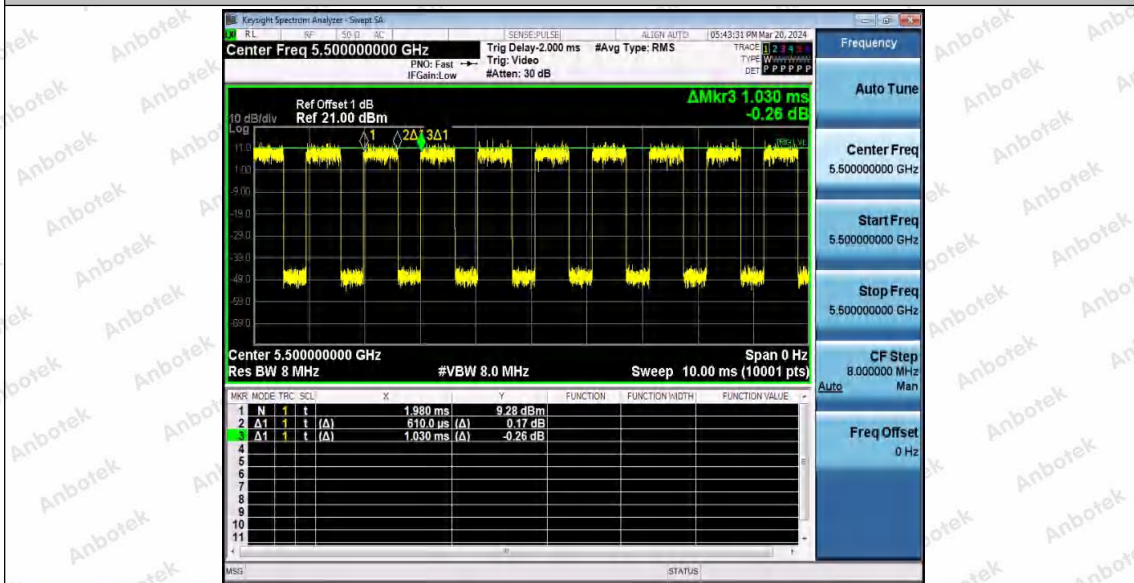

Hotline 400-003-0500  
 www.anbotek.com.cn

11AC20SISO\_Ant1\_5320

11AC20SISO\_Ant1\_5500