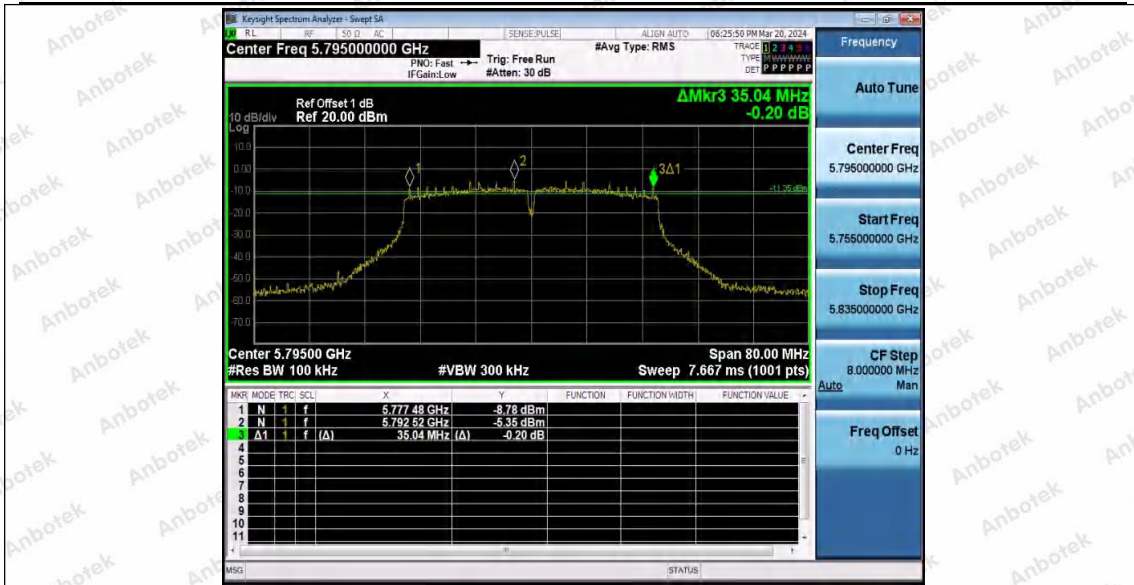

Shenzhen Anbotek Compliance Laboratory Limited

Address: 1/F., Building D, Sogood Science and Technology Park, Sanwei Community, Hangcheng Street, Bao'an District, Shenzhen, Guangdong, China.
Tel: (86) 0755-26066440 Fax: (86) 0755-26014772 Email: service@anbotek.com

Hotline
400-003-0500
www.anbotek.com.cn