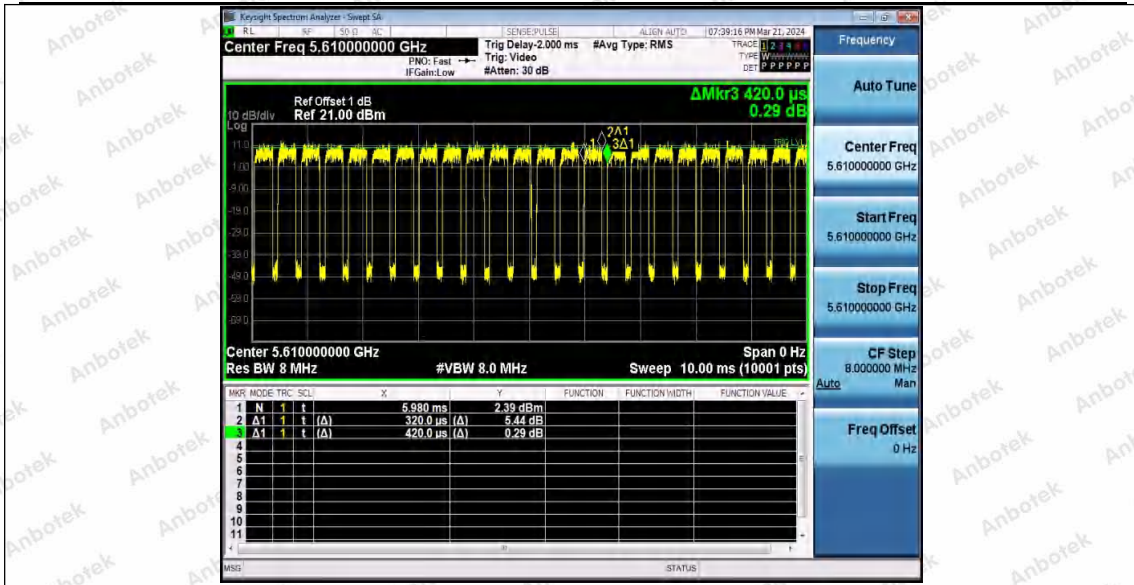

Shenzhen Anbotek Compliance Laboratory Limited

Address: 1/F., Building D, Sogood Science and Technology Park, Sanwei Community, Hangcheng Street, Bao'an District, Shenzhen, Guangdong, China.
Tel: (86) 0755-26066440 Fax: (86) 0755-26014772 Email: service@anbotek.com

Hotline
400-003-0500
www.anbotek.com.cn