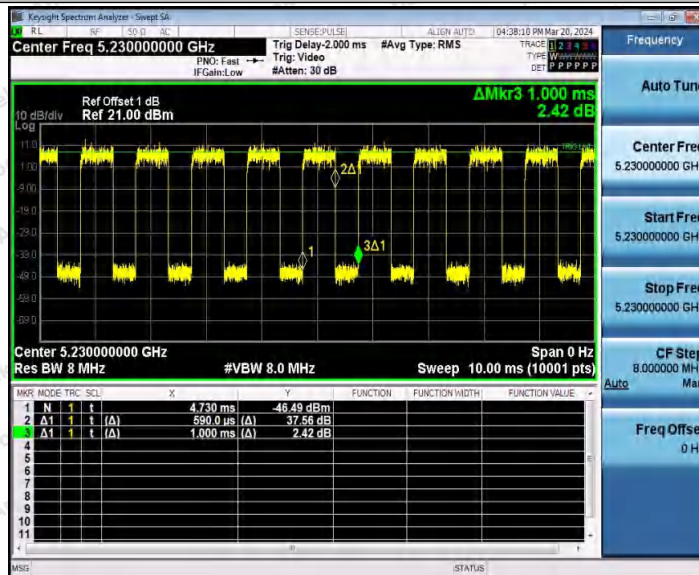

Hotline: 400-003-0500  
 www.anbotek.com.cn

11AC40SISO\_Ant1\_5190

11AC40SISO\_Ant1\_5230

11AC40SISO\_Ant1\_5270