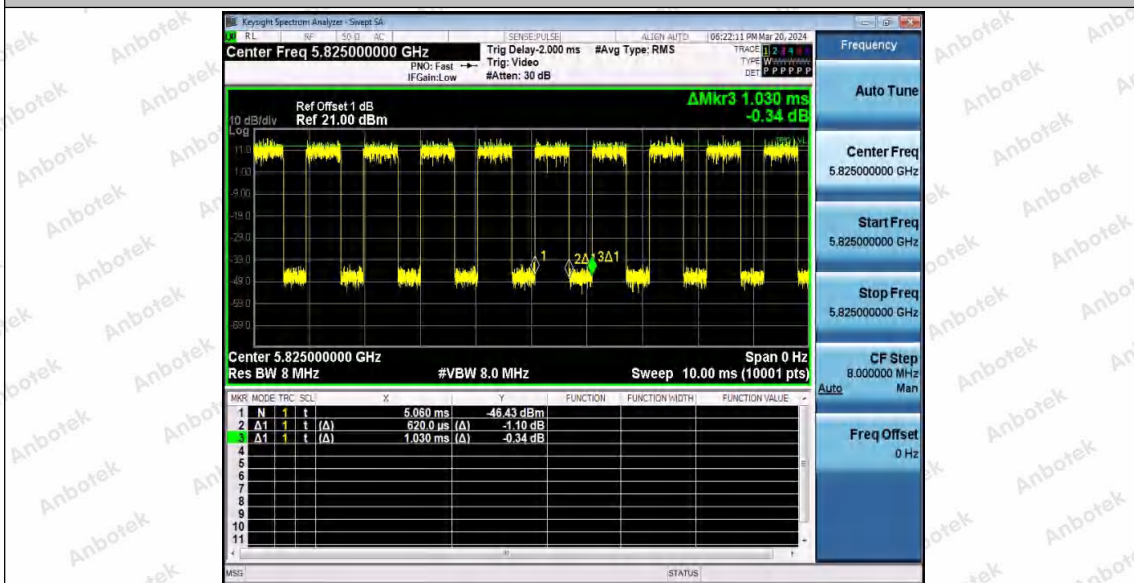

Hotline  
 400-003-0500  
[www.anbotek.com.cn](http://www.anbotek.com.cn)

11AC20SISO\_Ant1\_5785

11AC20SISO\_Ant1\_5825