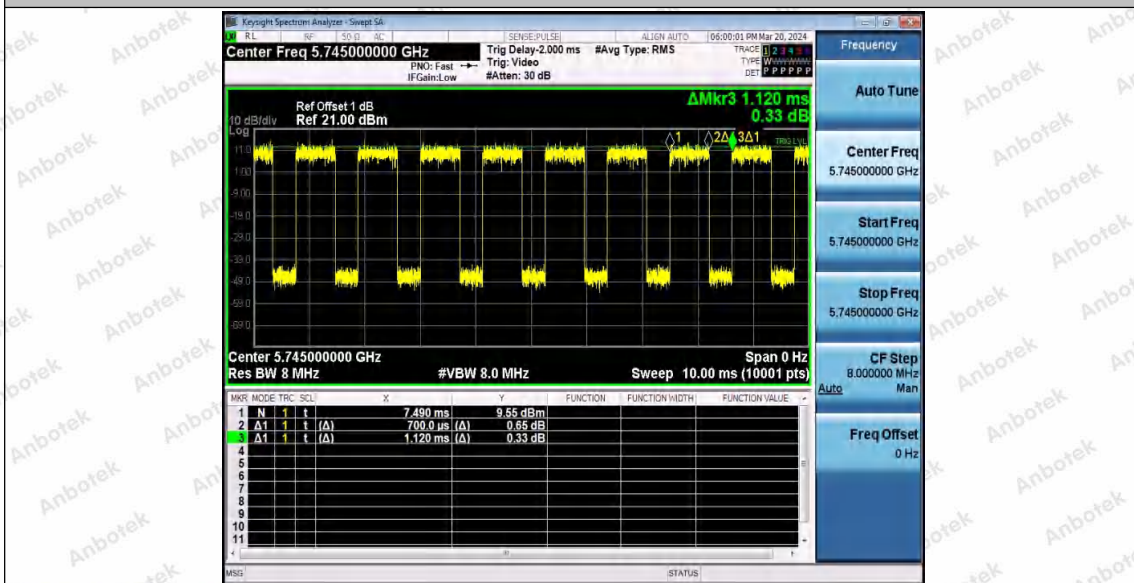

Hotline  
 400-003-0500  
 www.anbotek.com.cn

11A\_Ant1\_5700

11A\_Ant1\_5745