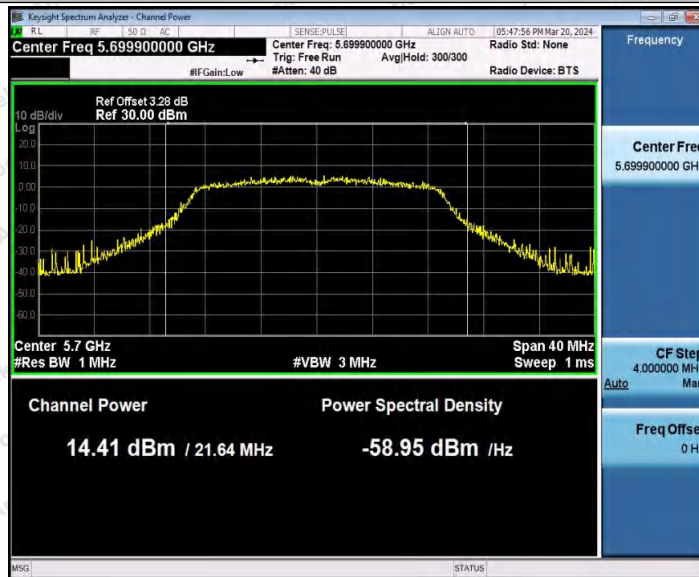

11AC20SISO_Ant1_5700

11AC20SISO_Ant1_5745

Shenzhen Anbotek Compliance Laboratory Limited

Address: 1/F., Building D, Sogood Science and Technology Park, Sanwei Community, Hangcheng Street, Bao'an District, Shenzhen, Guangdong, China.
Tel: (86) 0755-26066440 Fax: (86) 0755-26014772 Email: service@anbotek.com

Hotline
400-003-0500
www.anbotek.com.cn