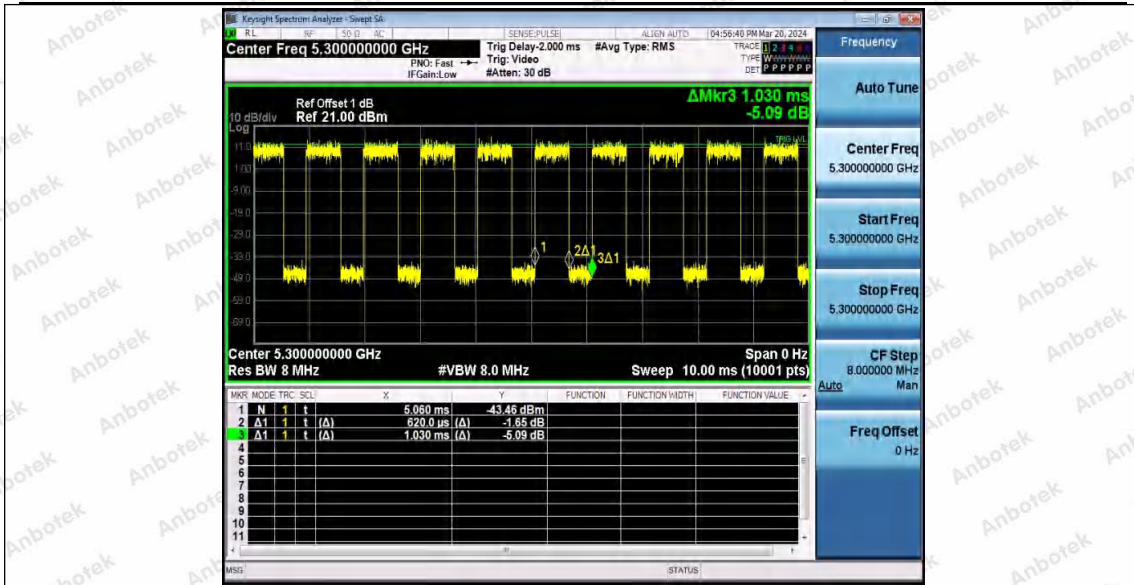

Shenzhen Anbotek Compliance Laboratory Limited

Address: 1/F., Building D, Sogood Science and Technology Park, Sanwei Community, Hangcheng Street, Bao'an District, Shenzhen, Guangdong, China.
Tel: (86) 0755-26066440 Fax: (86) 0755-26014772 Email: service@anbotek.com

Hotline 400-003-0500
www.anbotek.com.cn