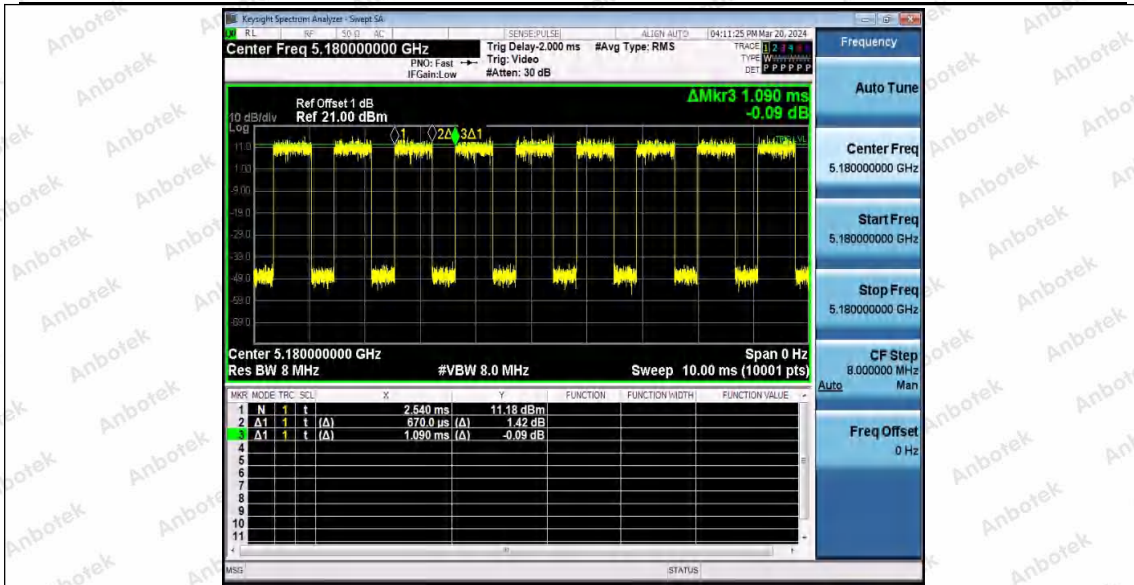

Shenzhen Anbotek Compliance Laboratory Limited

Address: 1/F., Building D, Sogood Science and Technology Park, Sanwei Community, Hangcheng Street, Bao'an District, Shenzhen, Guangdong, China.
Tel: (86) 0755-26066440 Fax: (86) 0755-26014772 Email: service@anbotek.com

Hotline: 400-003-0500
www.anbotek.com.cn