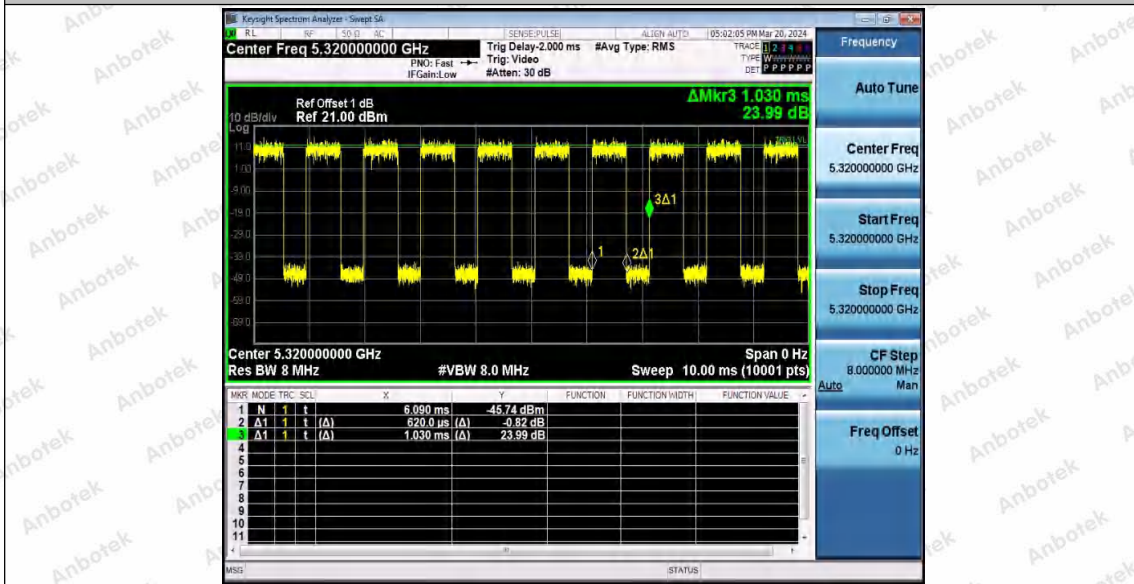

Hotline 400-003-0500  
 www.anbotek.com.cn

11AC20SISO\_Ant1\_5320

11AC20SISO\_Ant1\_5500