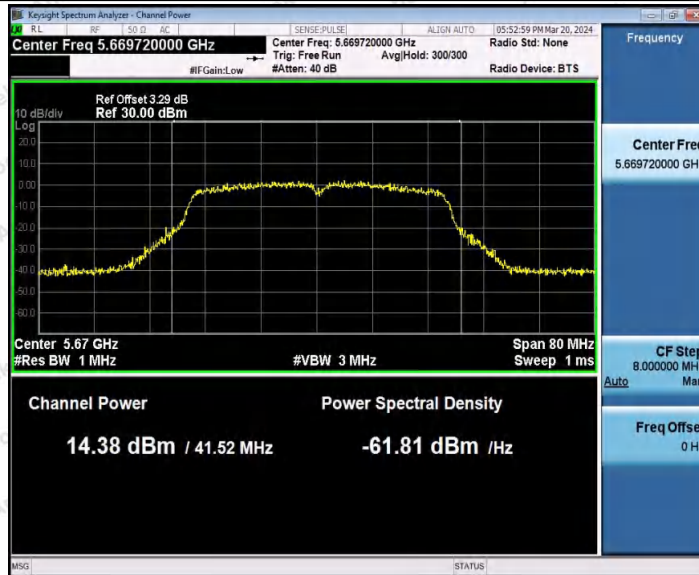

Hotline  
400-003-0500  
www.anbotek.com.cn

11AC40SISO\_Ant1\_5550

11AC40SISO\_Ant1\_5670

11AC40SISO\_Ant1\_5755