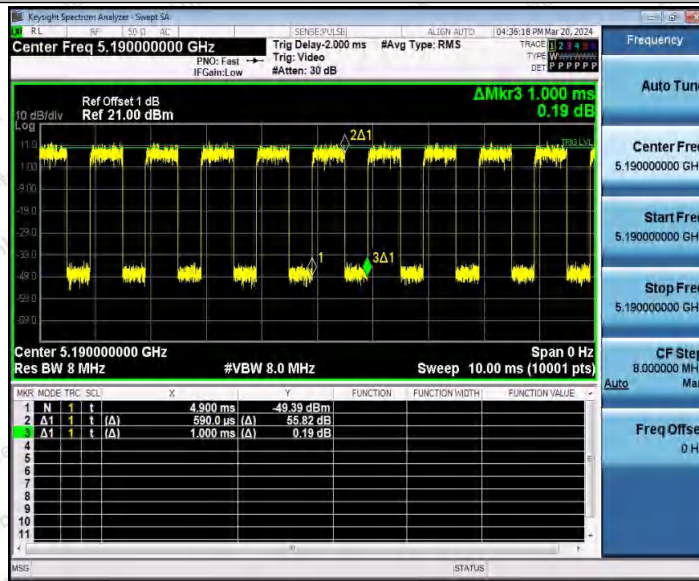

11AC40SISO_Ant1_5190