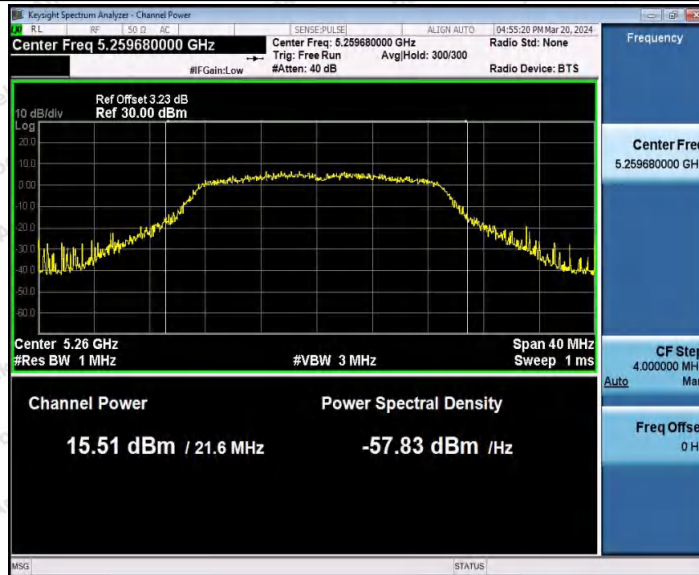

11AC20SISO_Ant1_5260

11AC20SISO_Ant1_5300

Shenzhen Anbotek Compliance Laboratory Limited

Address: 1/F., Building D, Sogood Science and Technology Park, Sanwei Community, Hangcheng Street, Bao'an District, Shenzhen, Guangdong, China.
Tel: (86) 0755-26066440 Fax: (86) 0755-26014772 Email: service@anbotek.com

Hotline
400-003-0500
www.anbotek.com.cn