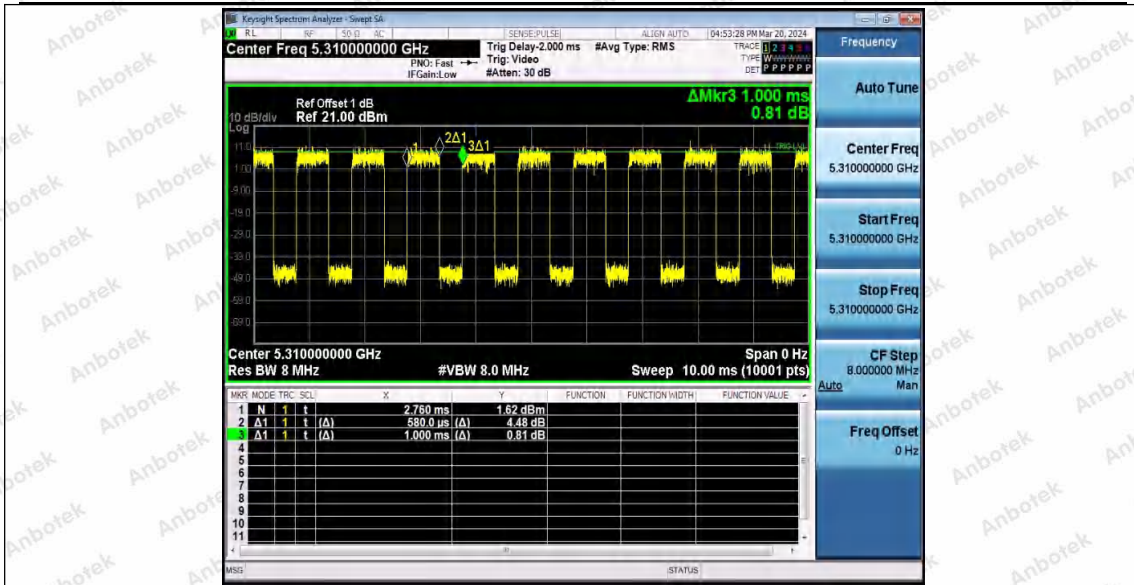

Shenzhen Anbotek Compliance Laboratory Limited

Address: 1/F., Building D, Sogood Science and Technology Park, Sanwei Community, Hangcheng Street, Bao'an District, Shenzhen, Guangdong, China.
Tel: (86) 0755-26066440 Fax: (86) 0755-26014772 Email: service@anbotek.com

Hotline 400-003-0500
www.anbotek.com.cn