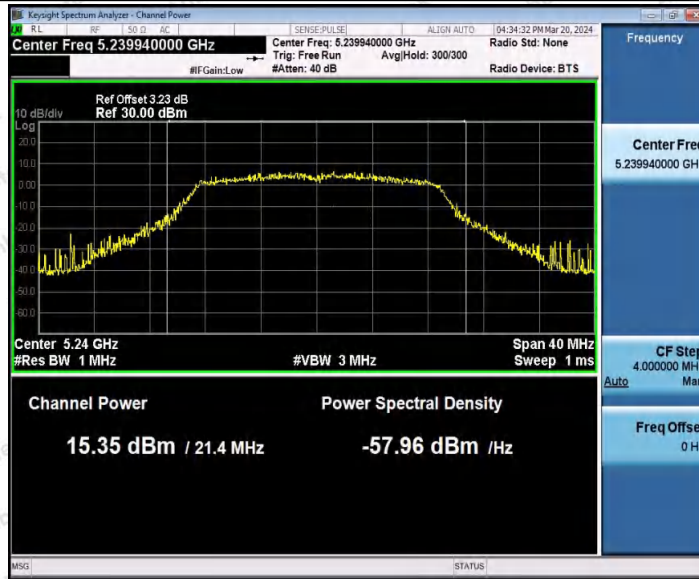

11AC20SISO_Ant1_5240