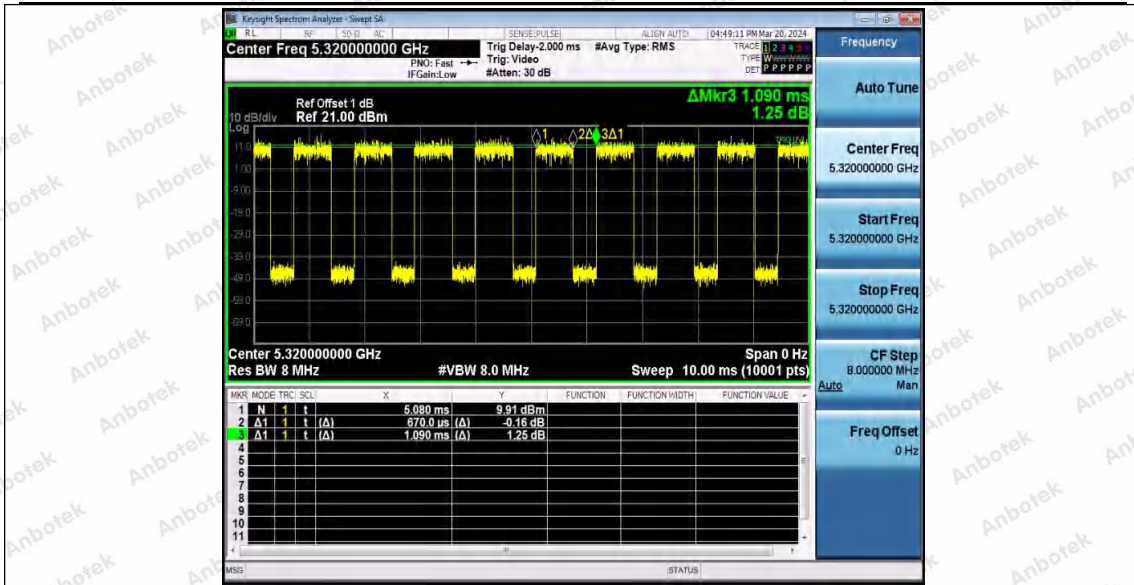

Shenzhen Anbotek Compliance Laboratory Limited

Address: 1/F., Building D, Sogood Science and Technology Park, Sanwei Community, Hangcheng Street, Bao'an District, Shenzhen, Guangdong, China.
Tel: (86) 0755-26066440 Fax: (86) 0755-26014772 Email: service@anbotek.com

Hotline 400-003-0500
www.anbotek.com.cn