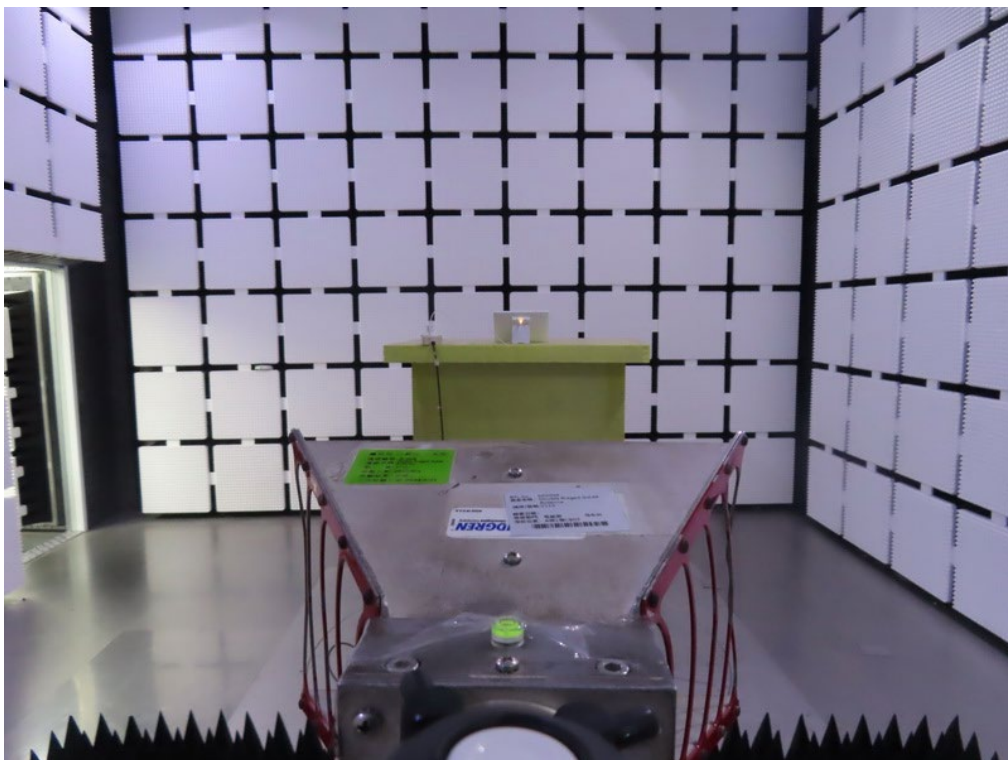

11. EUT TEST PHOTOS**AC Power Line Conducted Emissions Test Photos**

Radiated Emissions Test Photos**9 kHz to 30 MHz**

Radiated Emissions Test Photos**30 MHz to 1000 MHz**

Radiated Emissions Test Photos
Band edge & Harmonic (1 GHz - 18GHz)

Radiated Emissions Test Photos**Harmonic (Above 18 GHz)**

Conducted Test Photos