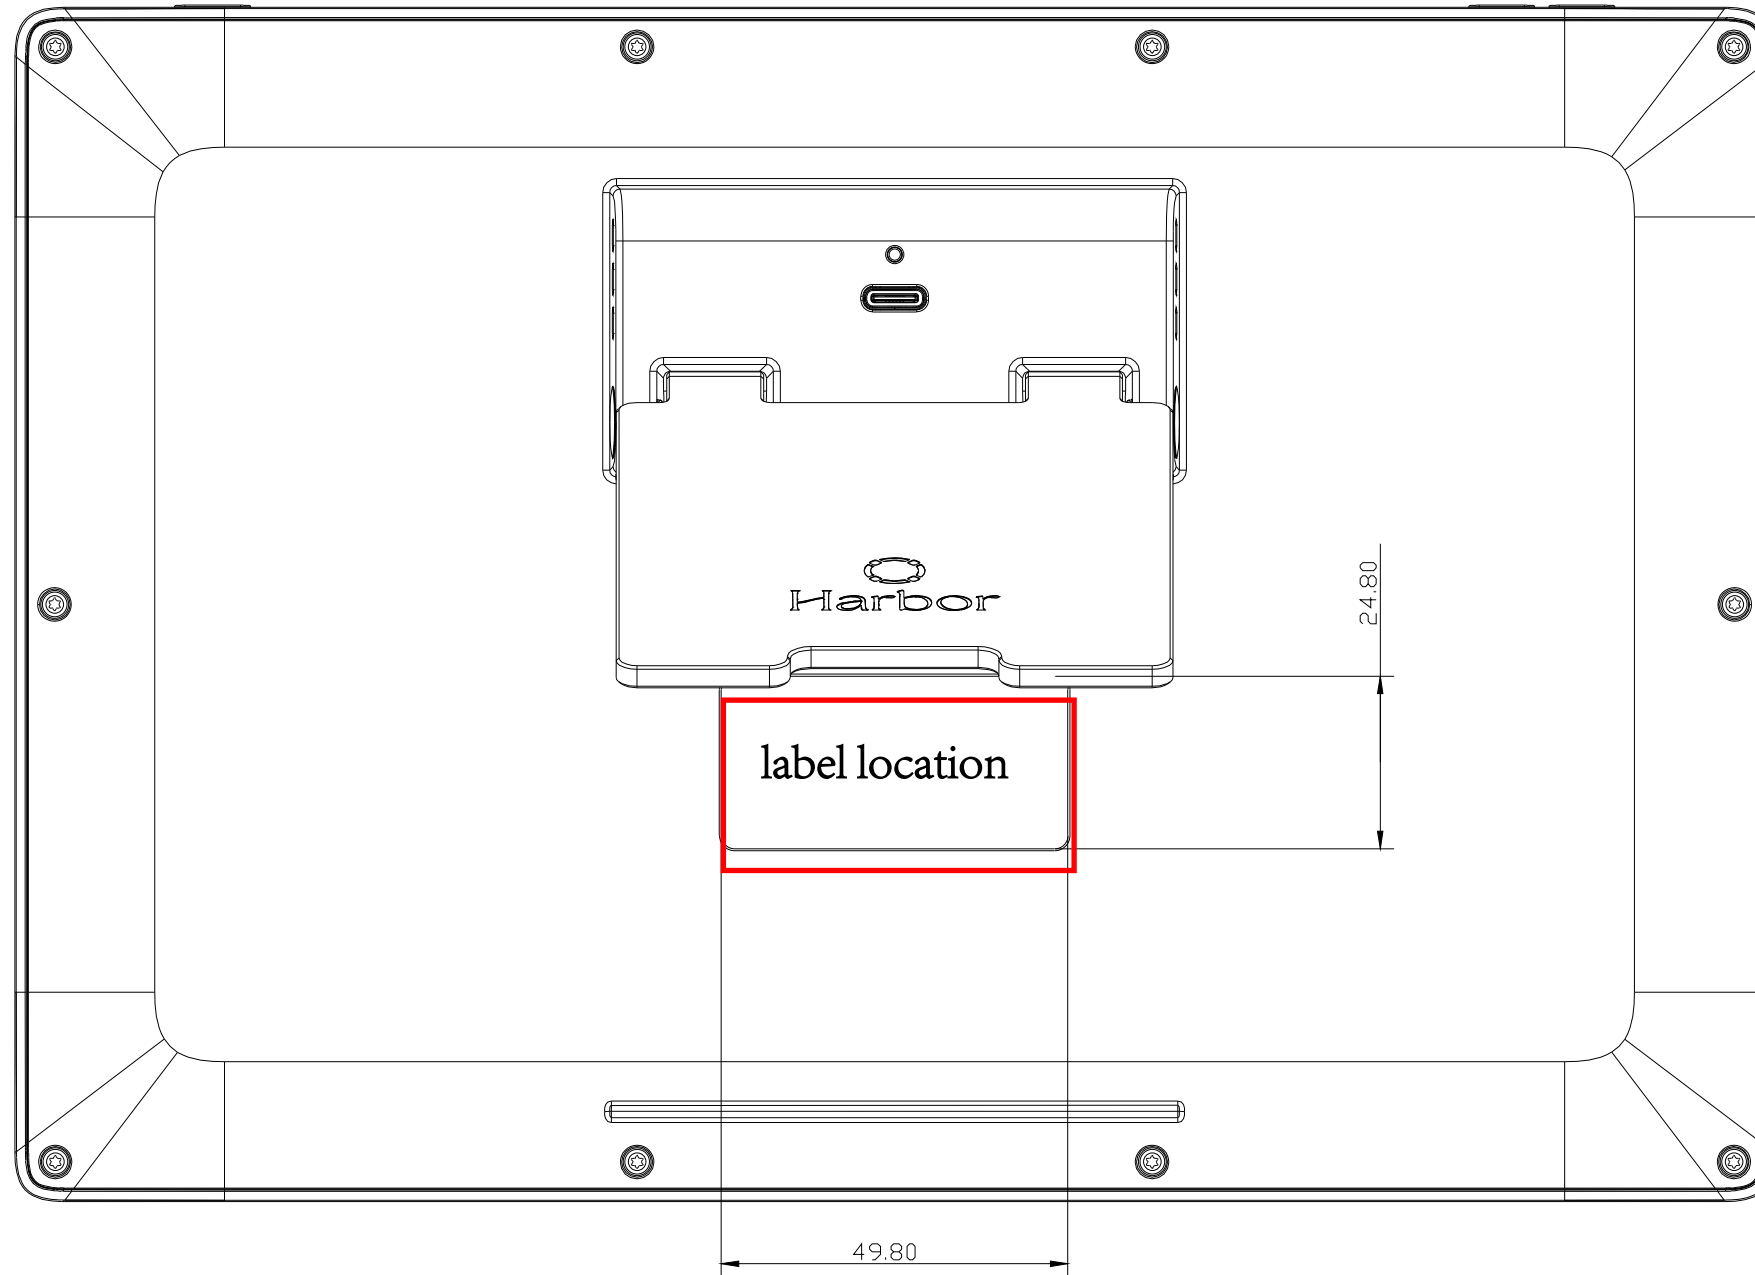

Designed in USA | Assembled in Vietnam 20240117

QR Code - Dynamic

Date - Dynamic

40mm

65mm

Output artwork example

label location

24.80