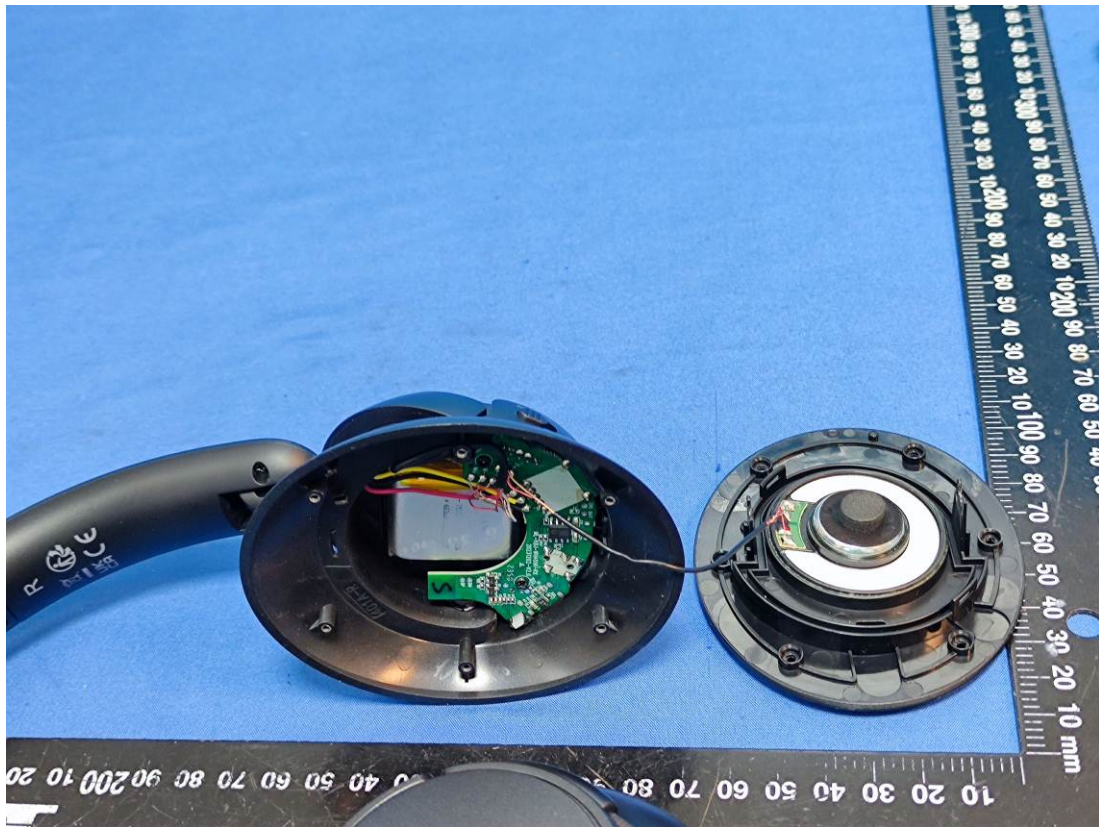

EUT INTERNAL PHOTOS

Bluetooth &SRD Antenna