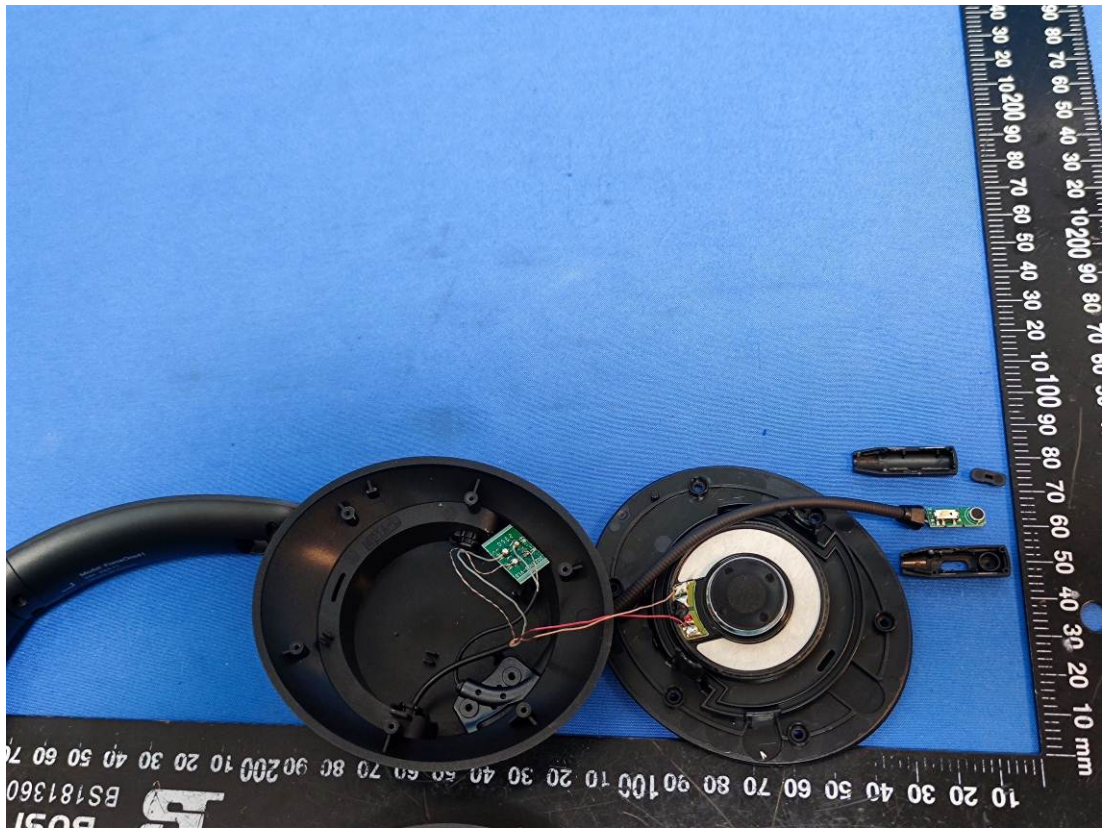

EUT INTERNAL PHOTOS

Bluetooth &SRD Antenna