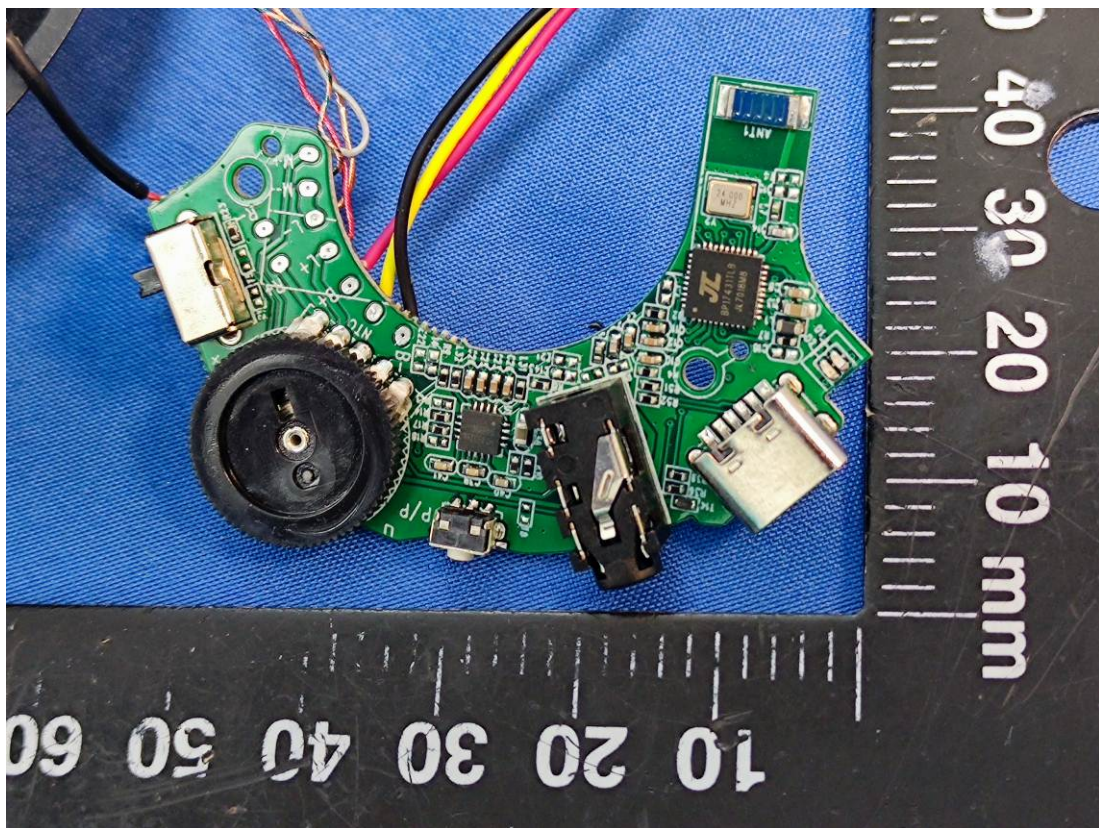

EUT INTERNAL PHOTOS

Bluetooth &SRD Antenna