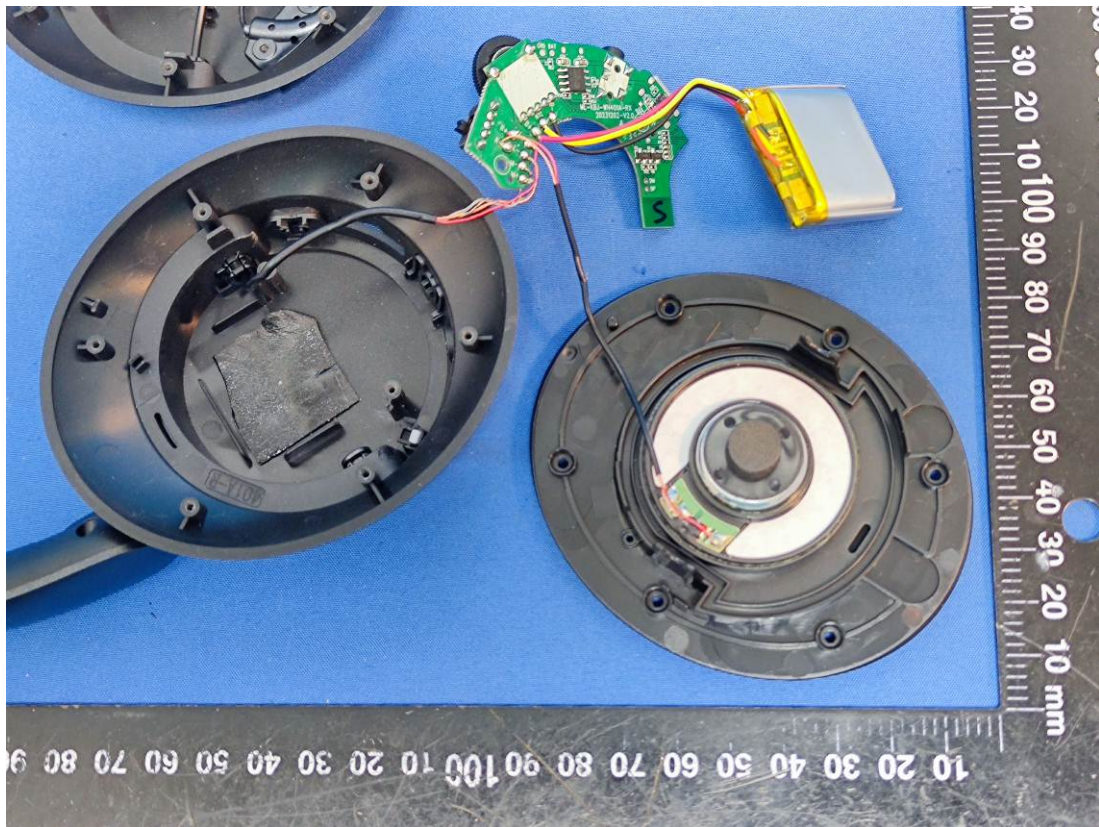

EUT INTERNAL PHOTOS

Bluetooth &SRD Antenna