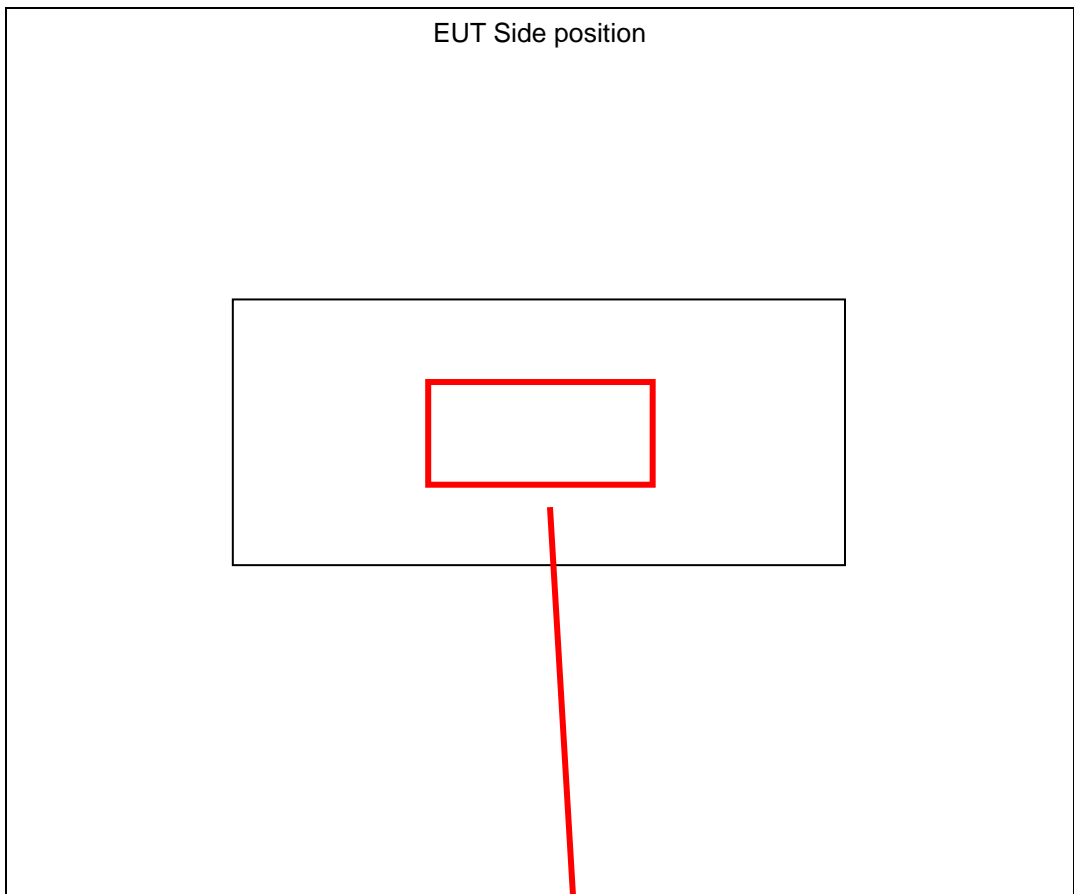

SAMPLE LABEL & LOCATION

ROBOLINK INC.
Model : RL-CDE-SC-200
Rated Voltage : DC 3 V
FCC ID : 2BF8ORL-CDE-SC-200
Made in China