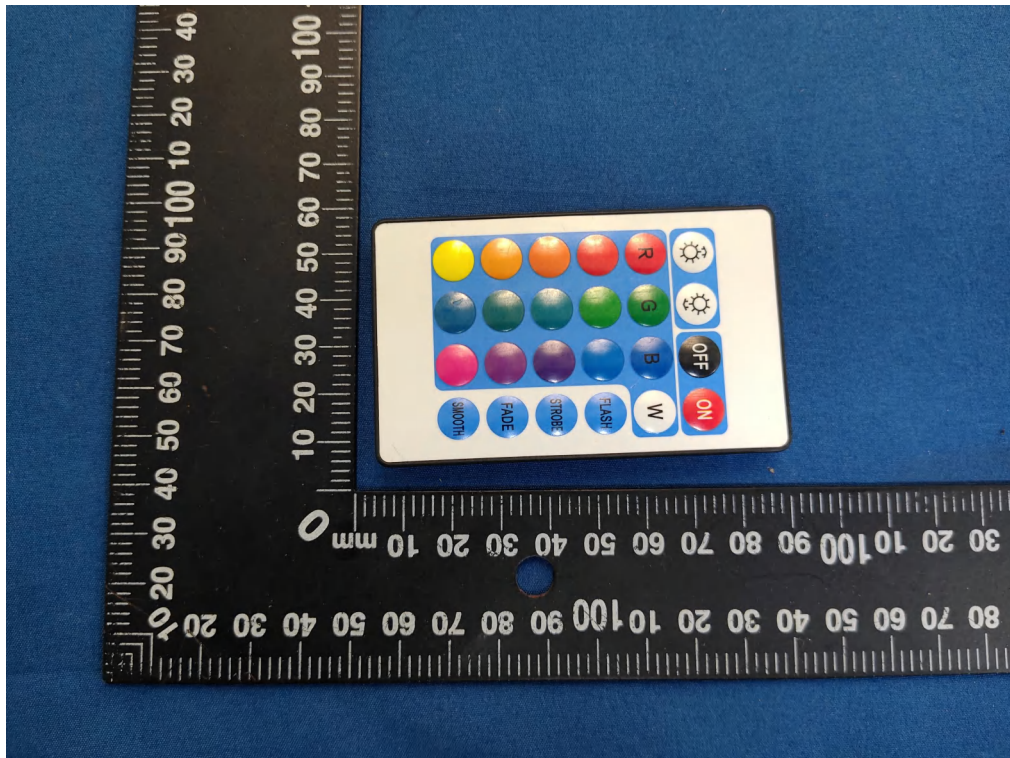

External Photos of the EUT

Fig.1

Fig.2

Fig.3

Fig.4

Fig.5

Fig.6

Fig.7

This remote is only infrared function.

Fig.7