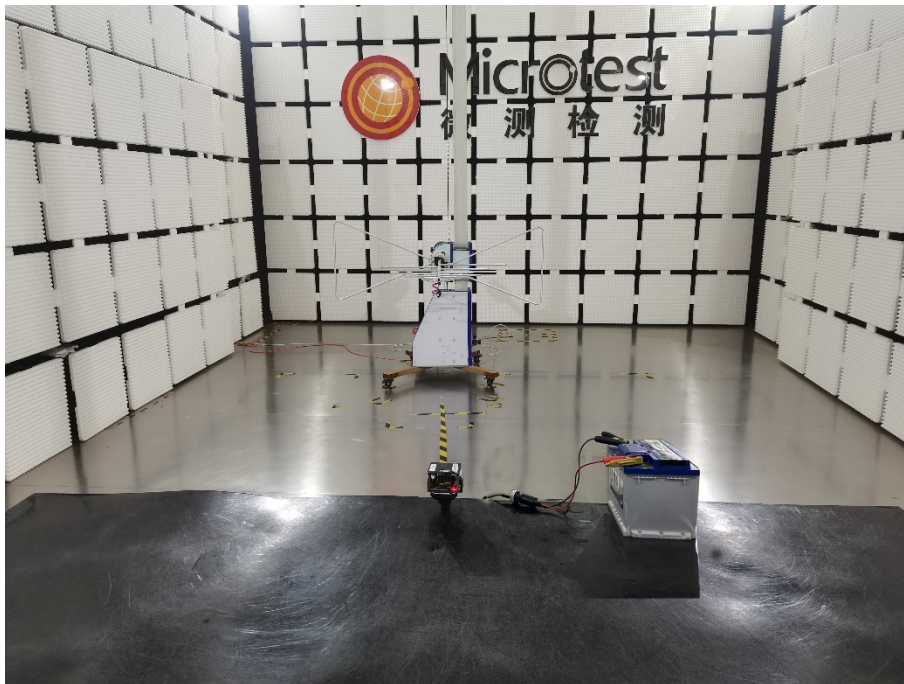

## Photographs of the test setup

**Model: CB4005**

Radiated Emissions (below 30MHz)

Radiated Emissions (30MHz - 1GHz)

MPE