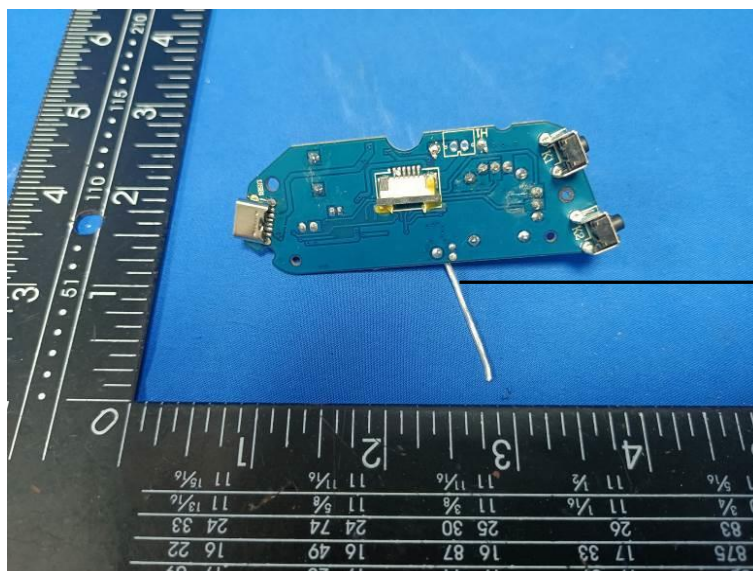

Internal Photos of the EUT

2.4G PCB Antenna