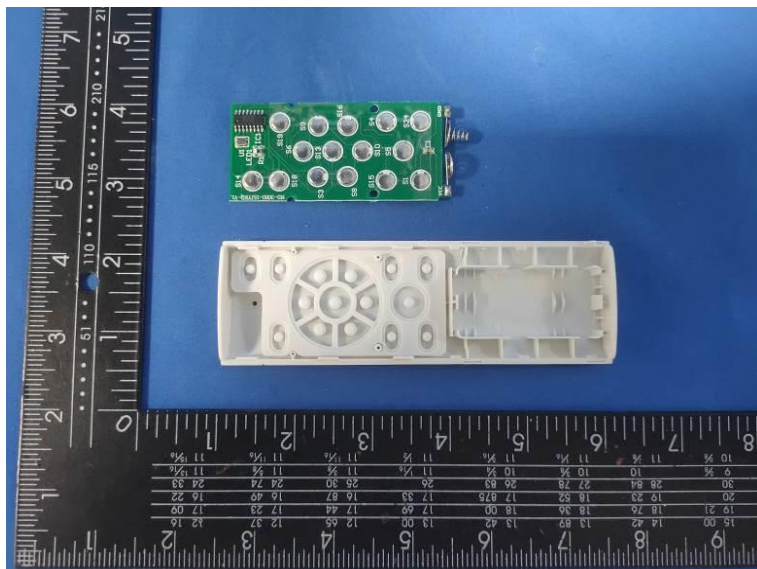

Internal Photos of the EUT

2.4G PCB Antenna