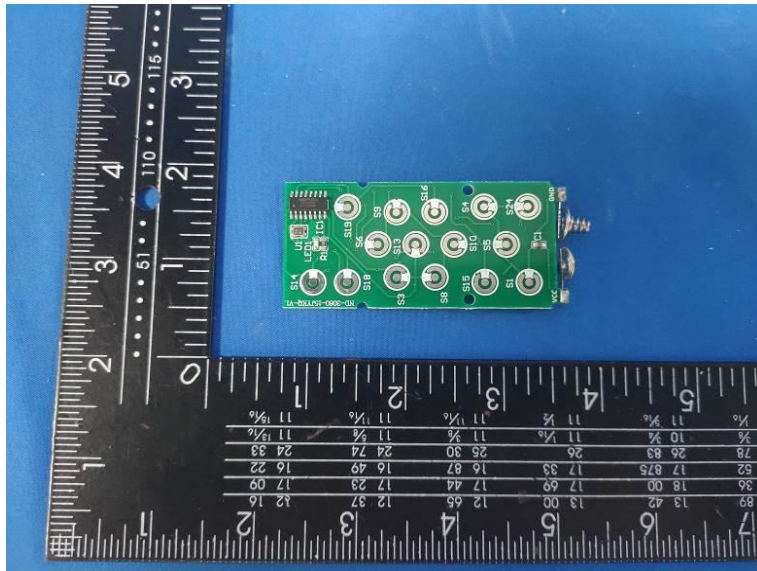

Internal Photos of the EUT

2.4G PCB Antenna