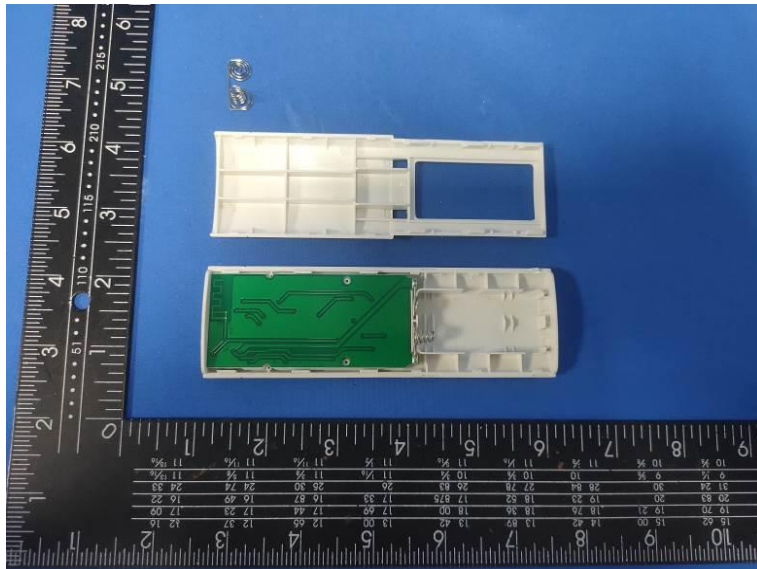

Internal Photos of the EUT

2.4G PCB Antenna