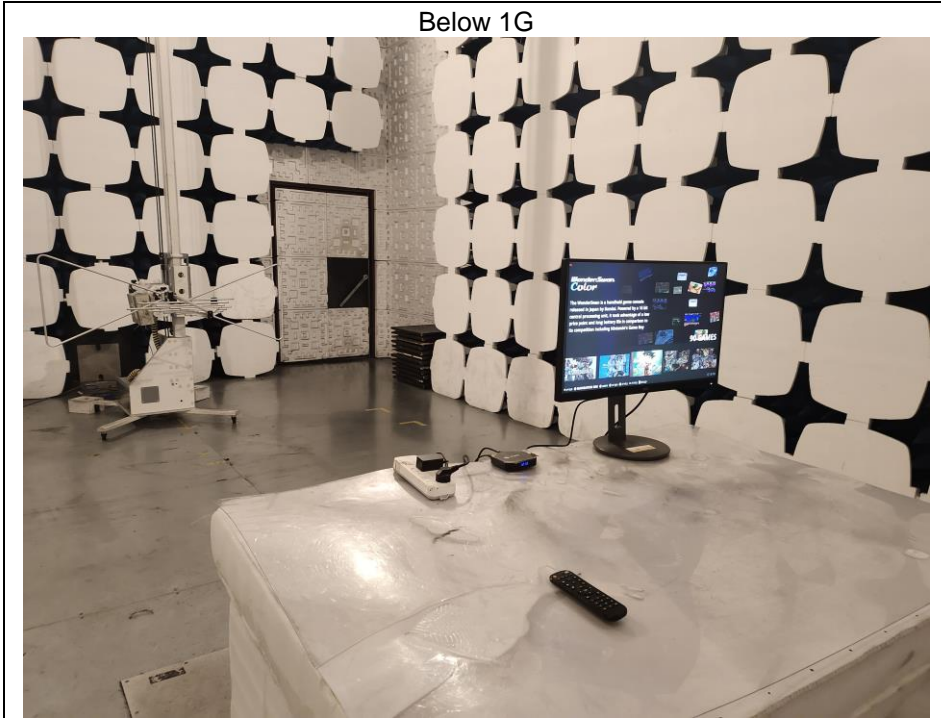

Model: Super Console X8  
Radiated Emission

Below 1G

Above 1G