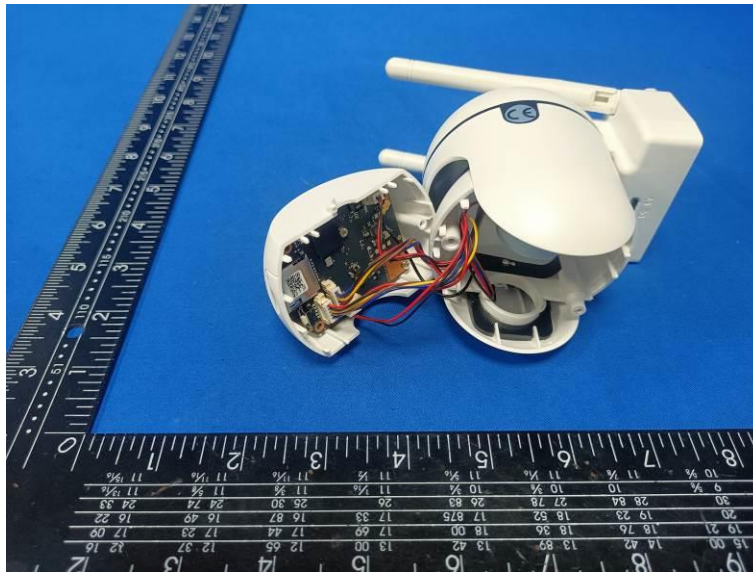

Internal Photos of the EUT

Fake Antenna

BT/2.4G WIFI PIFA Antenna