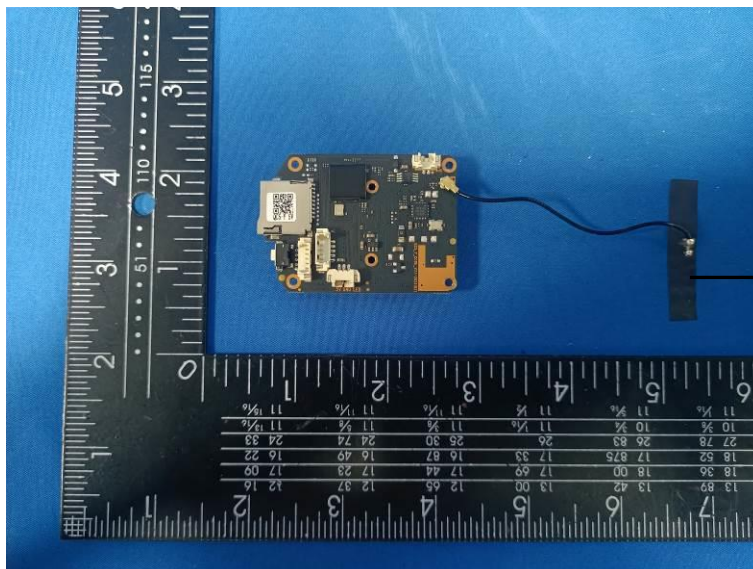

Internal Photos of the EUT

Fake Antenna

BT/2.4G WIFI PIFA Antenna