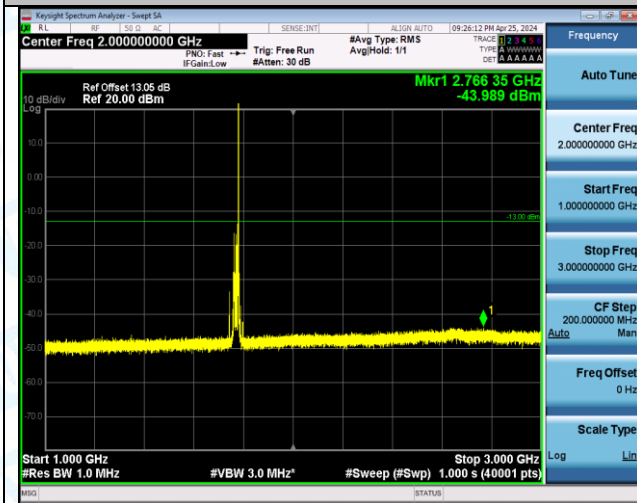

Band66_20MHz_QPSK_132572_1RB#99_1000~3000_1000~3000

Band66_20MHz_QPSK_132572_1RB#99_3000~20000_3000~20000

Band66_20MHz_QPSK_132572_100RB#0_0.009~0.15_0.009~0.15

Band66_20MHz_QPSK_132572_100RB#0_0.15~30_0.15~30