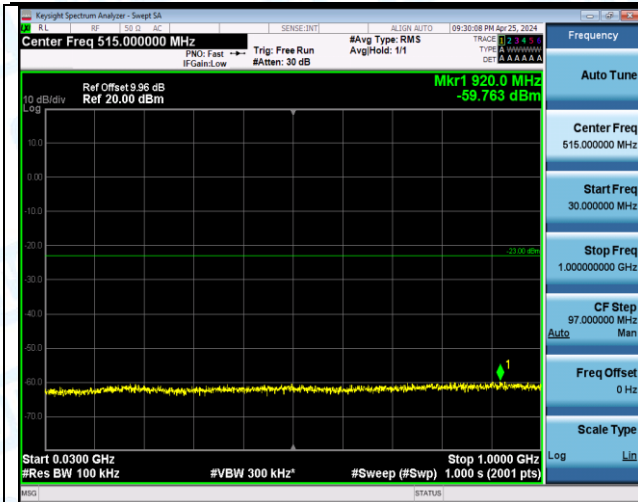

Band66_20MHz_QPSK_132572_100RB#0_30~1000_30~1000

Band66_20MHz_QPSK_132572_100RB#0_3000~20000_3000~20000