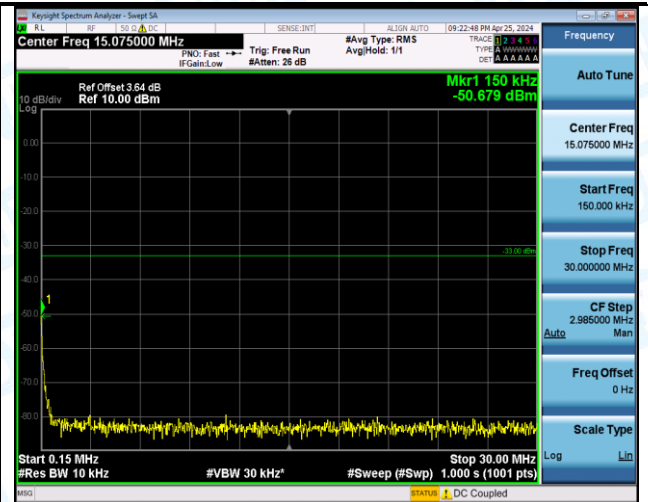

Band66_20MHz_16QAM_132322_1RB#99_0.15~30_0.15~30

Band66_20MHz_16QAM_132322_1RB#99_1000~3000_1000~3000