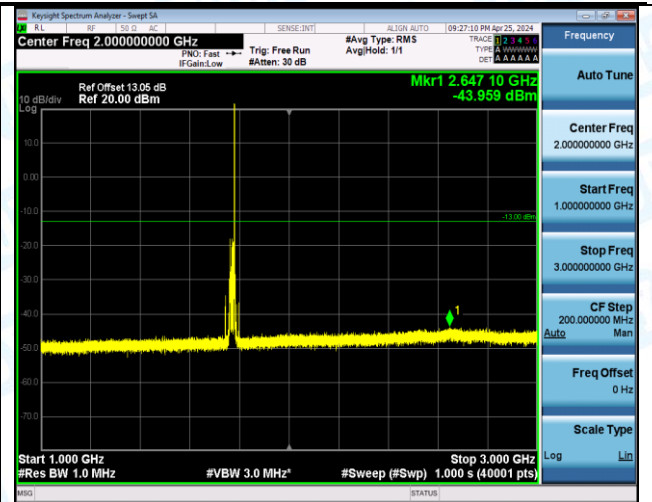

Band66_20MHz_16QAM_132572_1RB#99_1000-3000_1000-3000