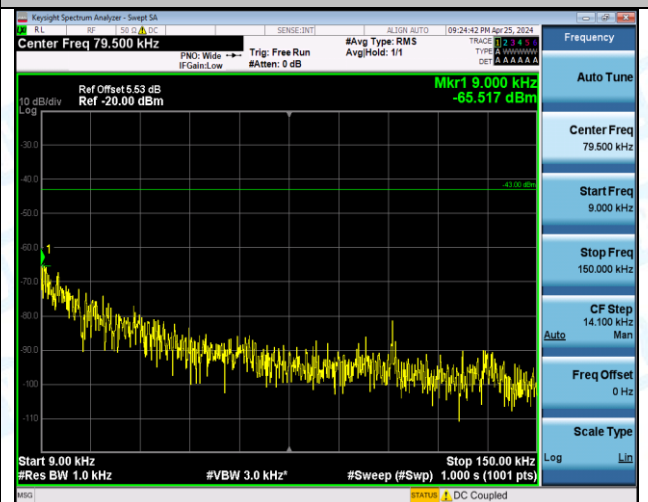

Band66_20MHz_16QAM_132572_1RB#0_0.009~0.15_0.009~0.15

Band66_20MHz_16QAM_132572_1RB#0_30~1000_30~1000