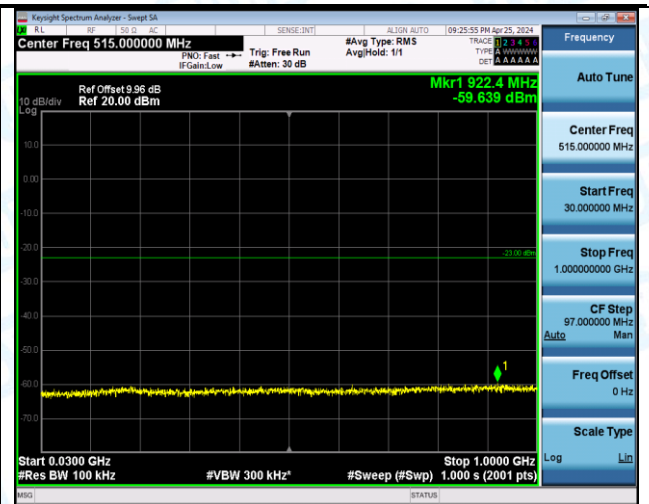

Band66_20MHz_QPSK_132572_1RB#99_1000~3000_1000~3000

Band66_20MHz_QPSK_132572_1RB#99_3000~20000_3000~20000

Band66_20MHz_QPSK_132572_100RB#0_0.009~0.15_0.009~0.15

Band66_20MHz_QPSK_132572_100RB#0_0.15~30_0.15~30