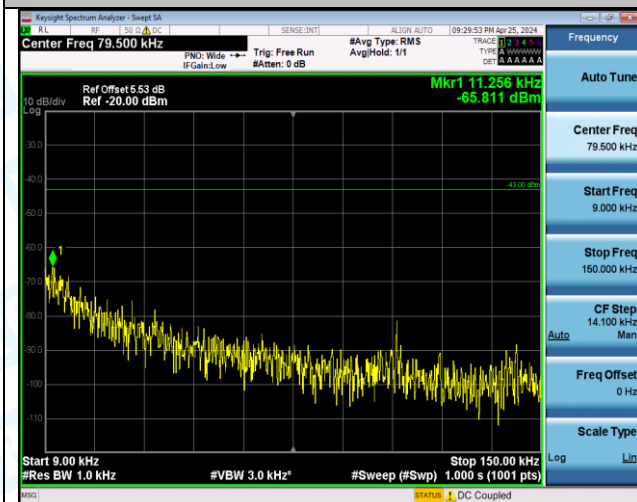

Band66_20MHz_QPSK_132572_1RB#99_1000~3000_1000~3000

Band66_20MHz_QPSK_132572_1RB#99_3000~20000_3000~20000

Band66_20MHz_QPSK_132572_100RB#0_0.009~0.15_0.009~0.15

Band66_20MHz_QPSK_132572_100RB#0_0.15~30_0.15~30