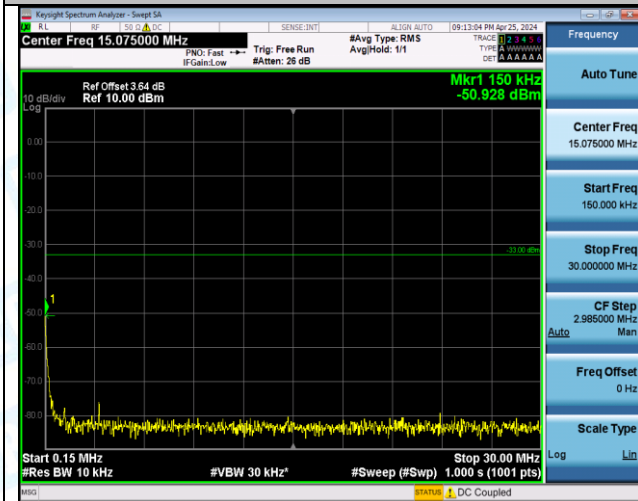

Band66_20MHz_16QAM_132072_1RB#0_0.15~30_0.15~30

Band66_20MHz_16QAM_132072_1RB#0_1000~3000_1000~3000