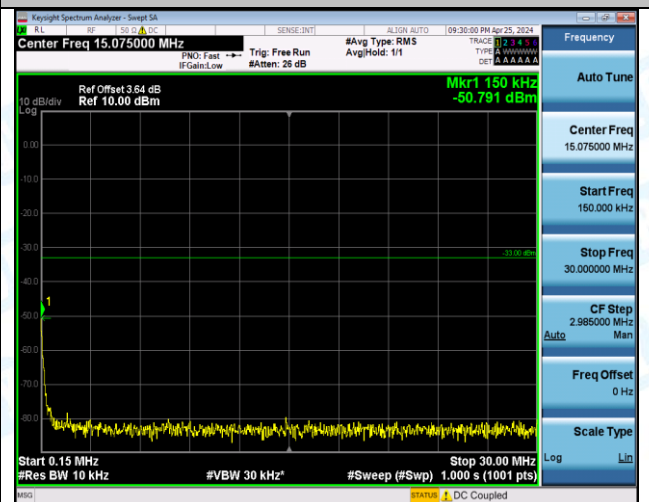

Band66_20MHz_QPSK_132572_100RB#0_0.15~30_0.15~30

Band66_20MHz_QPSK_132572_100RB#0_1000~3000_1000~3000