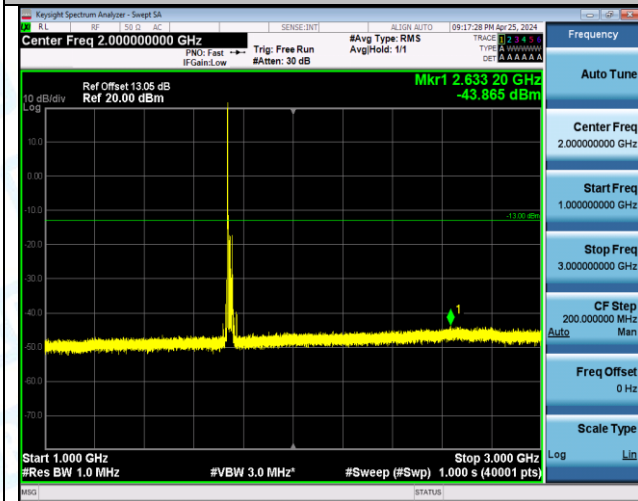

Band66_20MHz_16QAM_132322_1RB#0_0.009~0.15_0.009~0.15

Band66_20MHz_16QAM_132322_1RB#0_0.15~30_0.15~30

Band66_20MHz_16QAM_132322_1RB#0_30~1000_30~1000

Band66_20MHz_16QAM_132322_1RB#0_1000~3000_1000~3000

Band66_20MHz_16QAM_132322_1RB#0_3000~20000_3000~20000