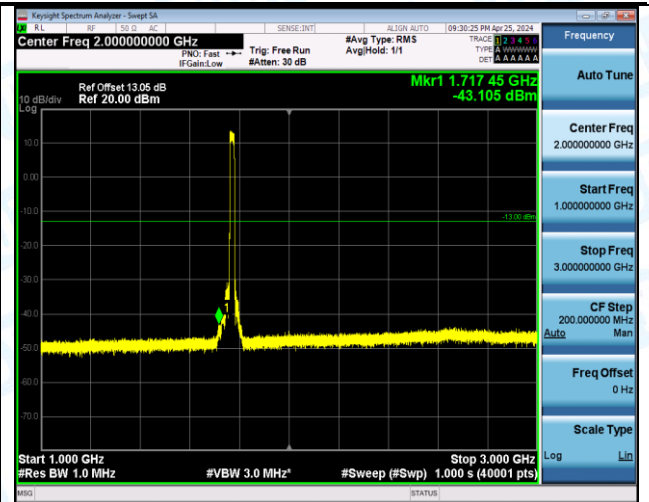

Band66_20MHz_QPSK_132572_100RB#0_1000~3000_1000~3000

Band66_20MHz_16QAM_132072_1RB#0_0.009~0.15_0.009~0.15