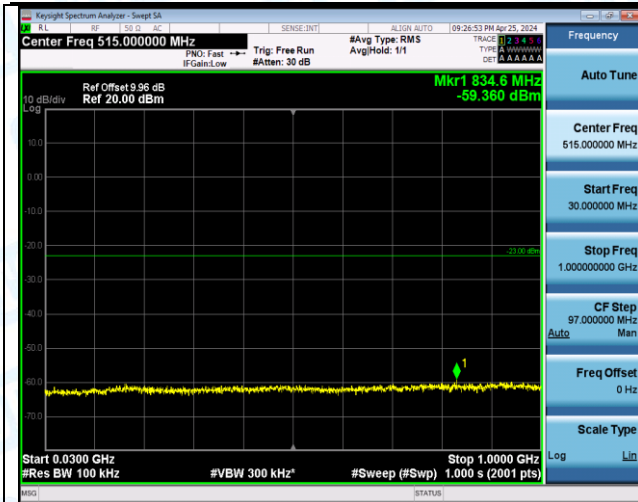

Band66_20MHz_16QAM_132572_1RB#99_30-1000_30-1000

Band66_20MHz_16QAM_132572_1RB#99_3000~20000_3000~20000