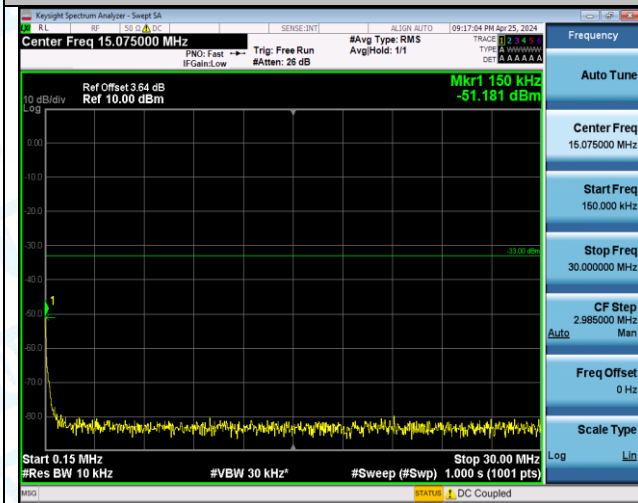

Band66_20MHz_16QAM_132322_1RB#0_0.15~30_0.15~30

Band66_20MHz_16QAM_132322_1RB#0_1000~3000_1000~3000