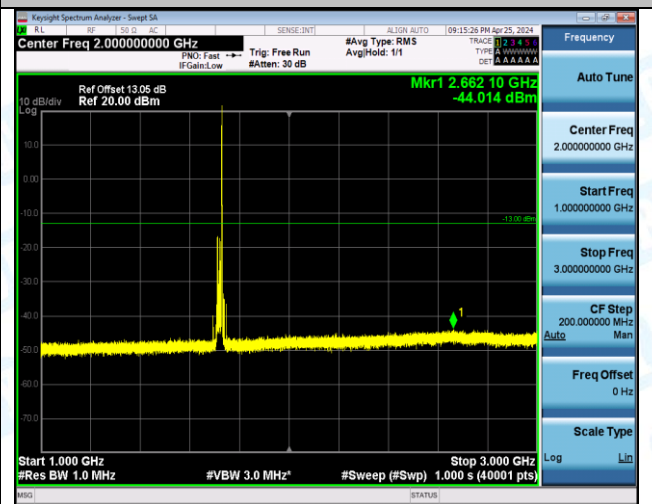

Band66_20MHz_16QAM_132072_1RB#99_0.15~30_0.15~30

Band66_20MHz_16QAM_132072_1RB#99_30~1000_30~1000

Band66_20MHz_16QAM_132072_1RB#99_1000~3000_1000~3000

Band66_20MHz_16QAM_132072_1RB#99_3000~20000_3000~20000