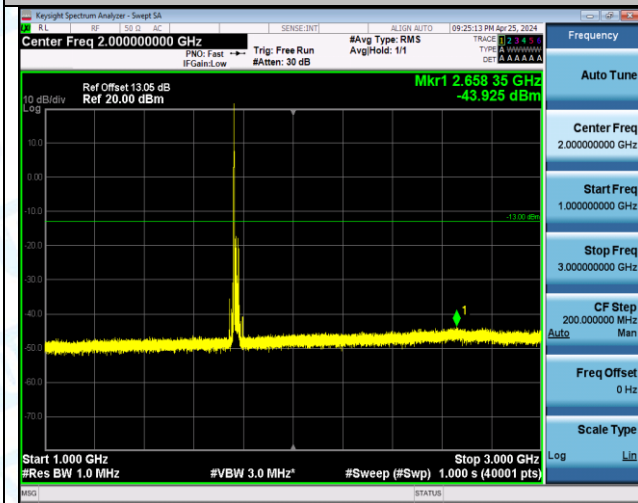

Band66_20MHz_16QAM_132572_1RB#0_1000-3000_1000-3000

Band66_20MHz_16QAM_132572_1RB#99_0.009-0.15_0.009-0.15