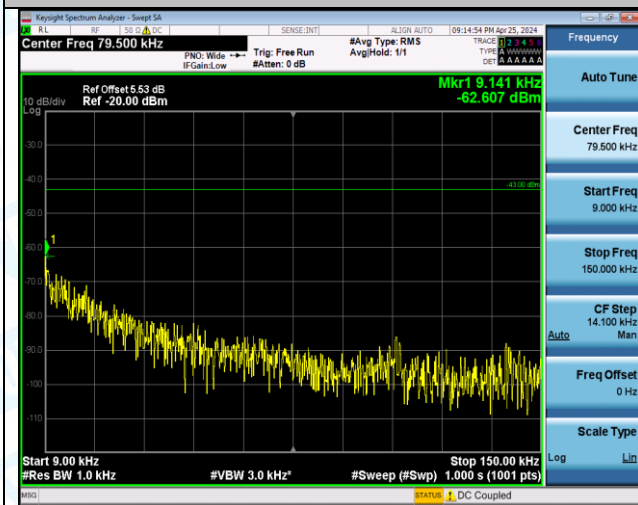

Band66_20MHz_16QAM_132072_1RB#99_0.009~0.15_0.009~0.15

Band66_20MHz_16QAM_132072_1RB#99_30~1000_30~1000