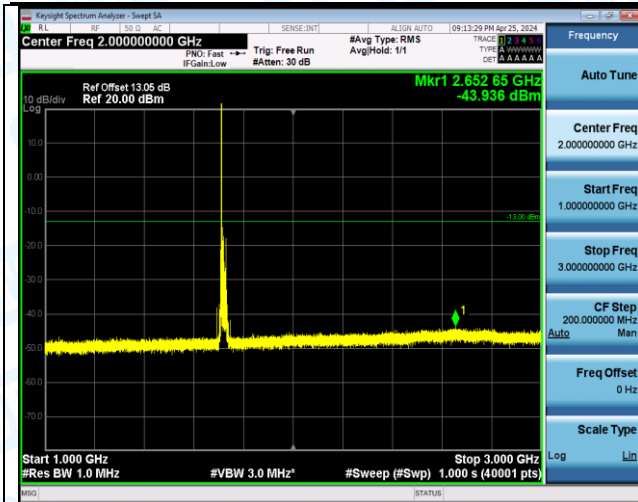

Band66_20MHz_16QAM_132072_1RB#0_0.15~30_0.15~30

Band66_20MHz_16QAM_132072_1RB#0_30~1000_30~1000

Band66_20MHz_16QAM_132072_1RB#0_1000~3000_1000~3000

Band66_20MHz_16QAM_132072_1RB#0_3000~20000_3000~20000

Band66_20MHz_16QAM_132072_1RB#99_0.009~0.15_0.009~0.15