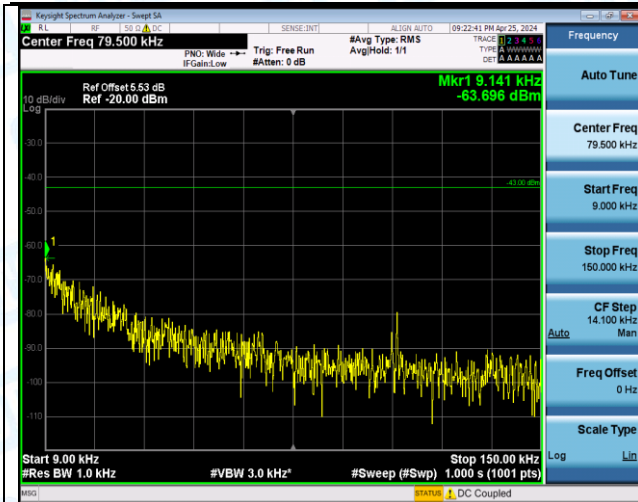

Band66_20MHz_16QAM_132322_1RB#99_0.009~0.15_0.009~0.15

Band66_20MHz_16QAM_132322_1RB#99_30~1000_30~1000