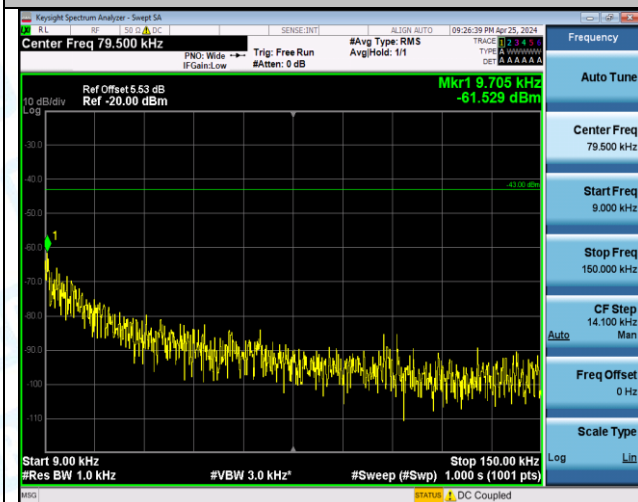

Band66_20MHz_16QAM_132572_1RB#0_1000-3000_1000-3000

Band66_20MHz_16QAM_132572_1RB#0_3000-20000_3000-20000

Band66_20MHz_16QAM_132572_1RB#99_0.009-0.15_0.009-0.15

Band66_20MHz_16QAM_132572_1RB#99_0.15-30_0.15-30