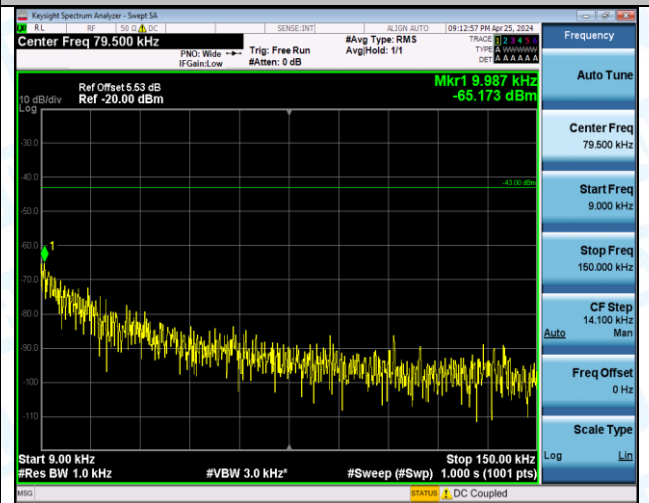

Band66_20MHz_16QAM_132072_1RB#0_0.009~0.15_0.009~0.15

Band66_20MHz_16QAM_132072_1RB#0_30~1000_30~1000