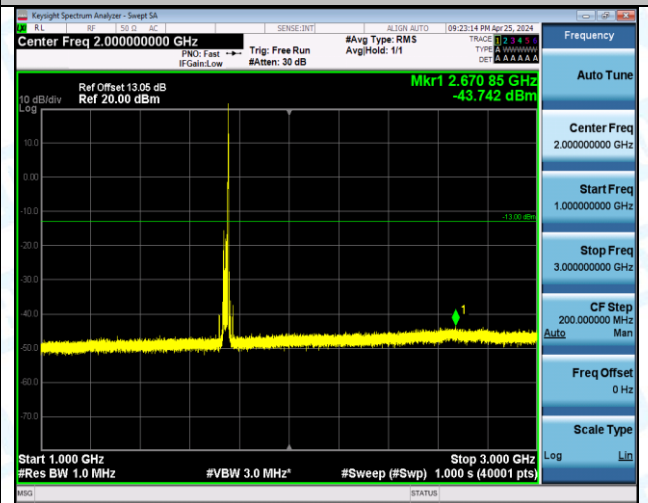

Band66_20MHz_16QAM_132322_1RB#99_1000~3000_1000~3000

Band66_20MHz_16QAM_132572_1RB#0_0.009~0.15_0.009~0.15