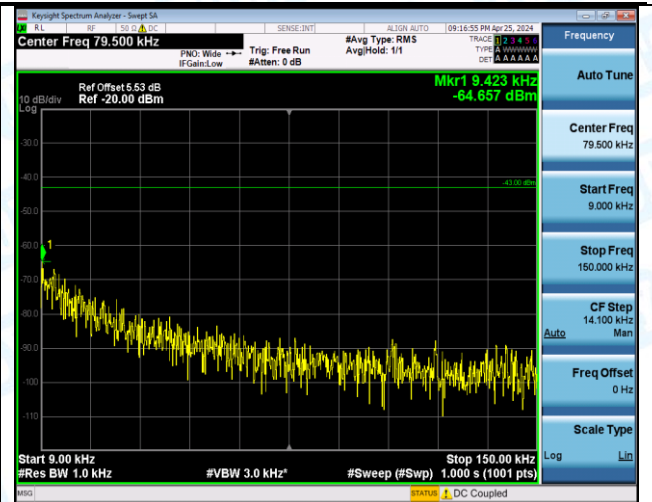

Band66_20MHz_16QAM_132322_1RB#0_0.009~0.15_0.009~0.15

Band66_20MHz_16QAM_132322_1RB#0_30~1000_30~1000