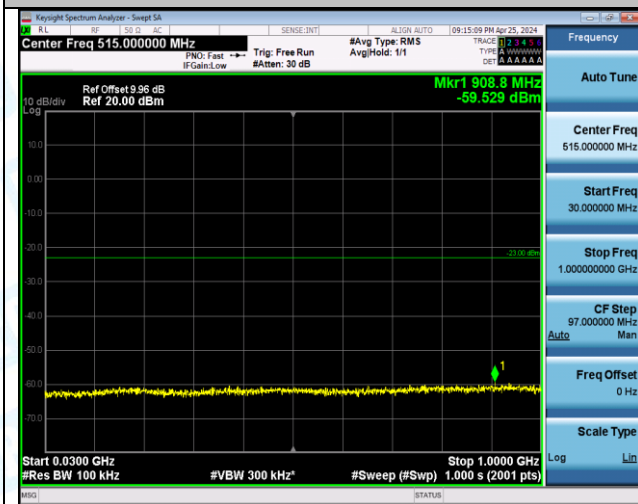

Band66_20MHz_16QAM_132072_1RB#99_30~1000_30~1000

Band66_20MHz_16QAM_132072_1RB#99_3000~20000_3000~20000