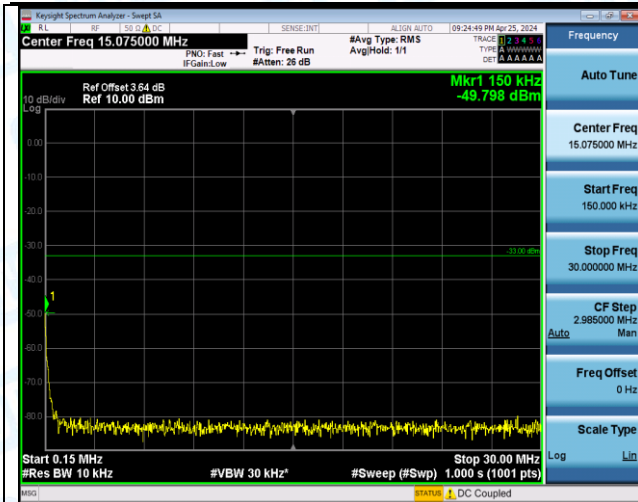

Band66_20MHz_16QAM_132322_1RB#99_3000~20000_3000~20000

Band66_20MHz_16QAM_132572_1RB#0_0.009~0.15_0.009~0.15

Band66_20MHz_16QAM_132572_1RB#0_0.15~30_0.15~30

Band66_20MHz_16QAM_132572_1RB#0_30~1000_30~1000