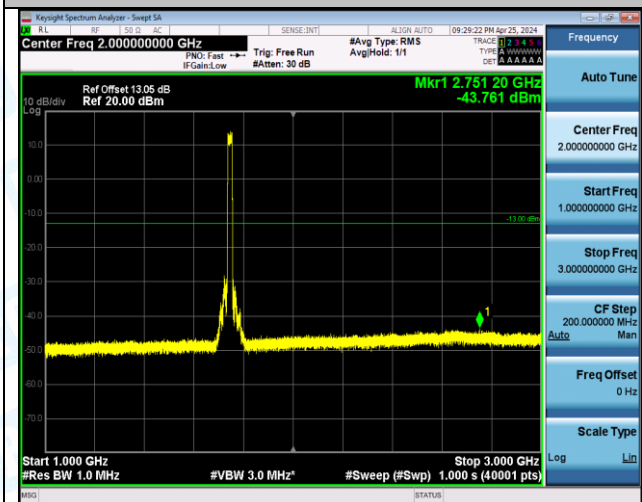

Band66_20MHz_QPSK_132322_100RB#0_15.075~30.000_10~3000

Band66_20MHz_QPSK_132572_1RB#0_2.000~3.000_1.000~3000