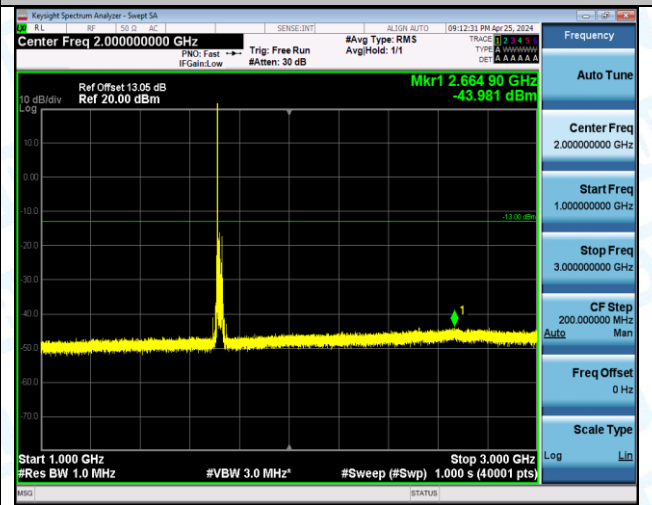

Band66_20MHz_QPSK_132072_1RB#0_0.009~0.15_0.009~0.15

Band66_20MHz_QPSK_132072_1RB#0_0.15~30_0.15~30

Band66_20MHz_QPSK_132072_1RB#0_30~1000_30~1000

Band66_20MHz_QPSK_132072_1RB#0_1000~3000_1000~3000

Band66_20MHz_QPSK_132072_1RB#0_3000~20000_3000~20000