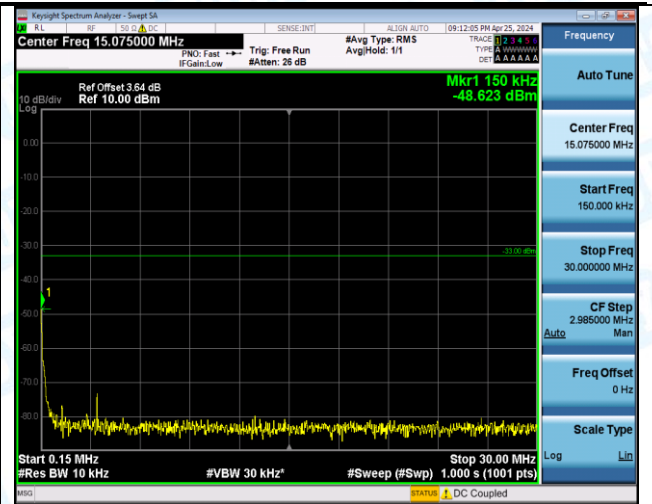

Band66_20MHz_QPSK_132072_1RB#0_0.15~30_0.15~30

Band66_20MHz_QPSK_132072_1RB#0_1000~3000_1000~3000