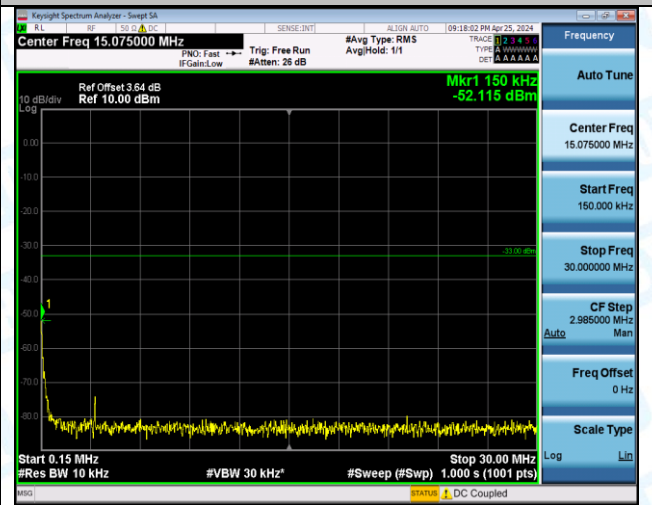

Band66_20MHz_QPSK_132322_1RB#0_3000~20000_3000~20000

Band66_20MHz_QPSK_132322_1RB#99_0.009-0.15_0.009-0.15

Band66_20MHz_QPSK_132322_1RB#99_0.15-30_0.15-30

Band66_20MHz_QPSK_132322_1RB#99_30-1000_30-1000

Band66_20MHz_QPSK_132322_1RB#99_1000-3000_1000-3000