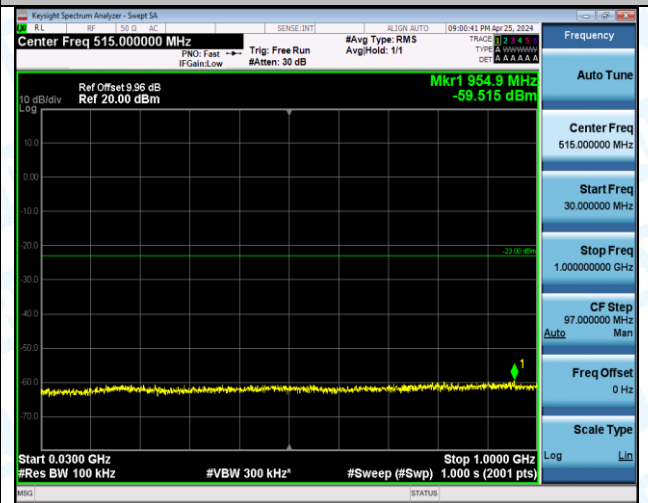

Band66_15MHz_16QAM_132597_1RB#74_0.15~30_0.15~30

Band66_15MHz_16QAM_132597_1RB#74_30~1000_30~1000

Band66_15MHz_16QAM_132597_1RB#74_1000~3000_1000~3000

Band66_15MHz_16QAM_132597_1RB#74_3000~20000_3000~20000