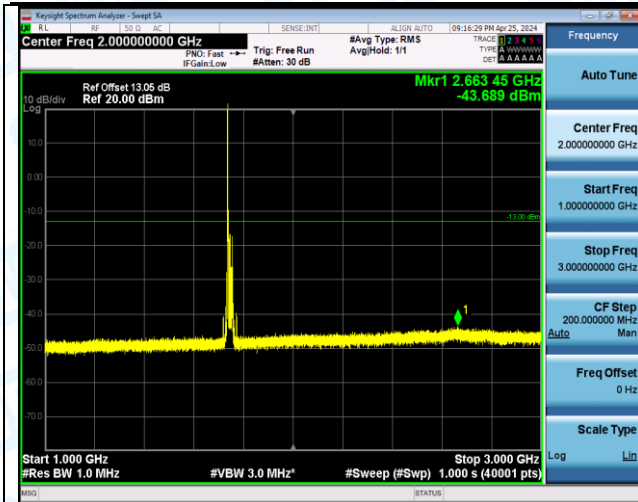

Band66_20MHz_QPSK_132322_1RB#0_1000~3000_1000~3000

Band66_20MHz_QPSK_132322_1RB#99_0.009-0.15_0.009-0.15