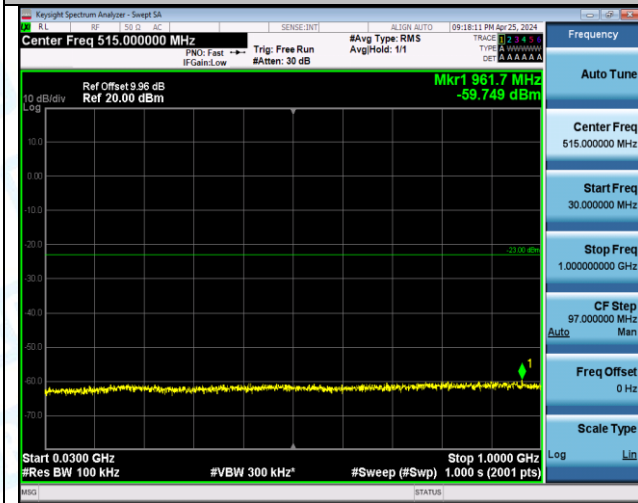

Band66_20MHz_QPSK_132322_1RB#0_3000~20000_3000~20000

Band66_20MHz_QPSK_132322_1RB#99_0.009-0.15_0.009-0.15

Band66_20MHz_QPSK_132322_1RB#99_0.15-30_0.15-30

Band66_20MHz_QPSK_132322_1RB#99_30-1000_30-1000

Band66_20MHz_QPSK_132322_1RB#99_1000-3000_1000-3000