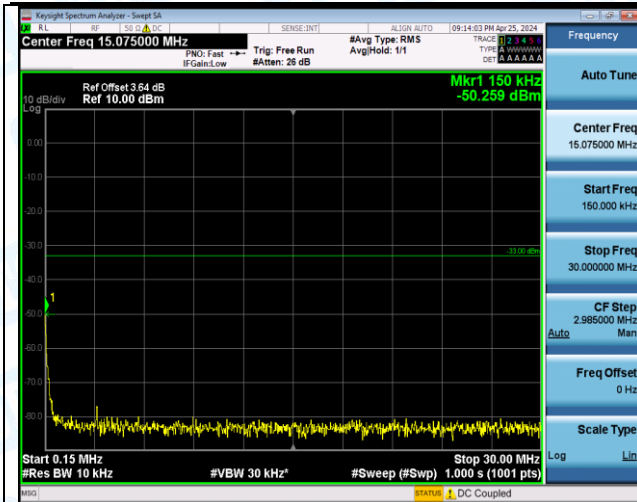

Band66_20MHz_QPSK_132072_1RB#99_0.15~30_0.15~30

Band66_20MHz_QPSK_132072_1RB#99_1000~3000_1000~3000