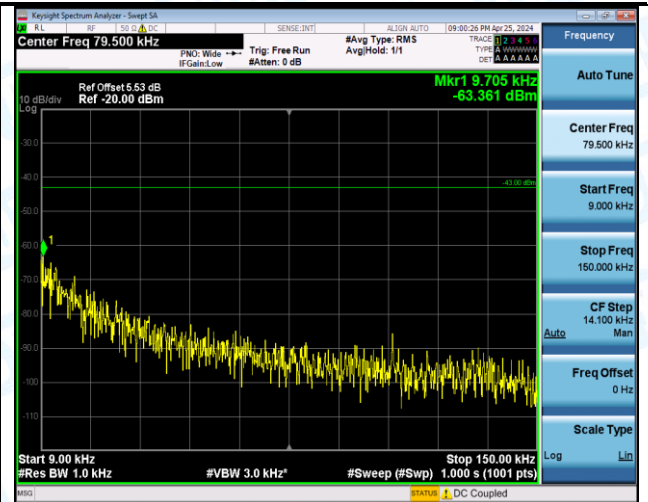

Band66_15MHz_16QAM_132597_1RB#74_0.15~30_0.15~30

Band66_15MHz_16QAM_132597_1RB#74_30~1000_30~1000

Band66_15MHz_16QAM_132597_1RB#74_1000~3000_1000~3000

Band66_15MHz_16QAM_132597_1RB#74_3000~20000_3000~20000