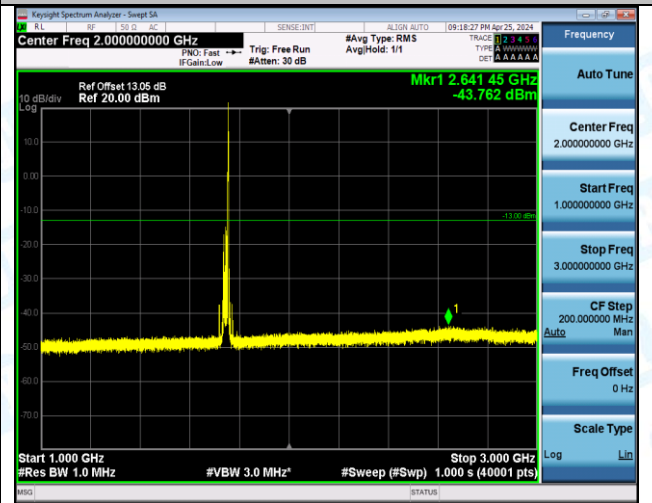

Band66_20MHz_QPSK_132322_1RB#99_1000-3000_1000-3000

Band66_20MHz_QPSK_132322_100RB#0_0.009-0.15_0.009-0.15