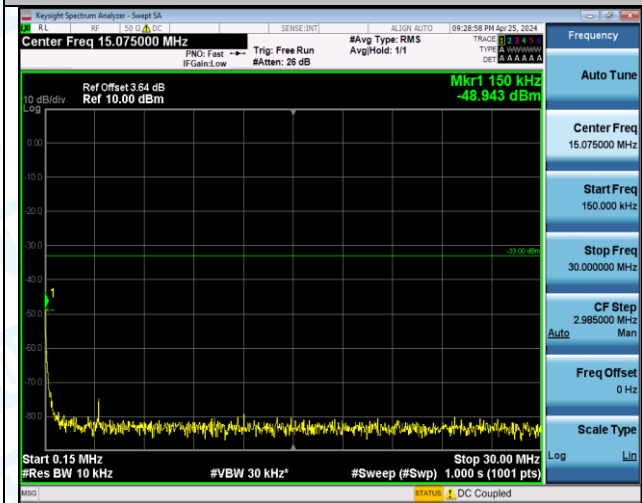

Band66_20MHz_QPSK_132322_1RB#99_3000-20000_3000-20000

Band66_20MHz_QPSK_132322_100RB#0_0.009-0.15_0.009-0.15

Band66_20MHz_QPSK_132322_100RB#0_0.15~30_0.15~30

Band66_20MHz_QPSK_132322_100RB#0_79.500~150.000_30~1000