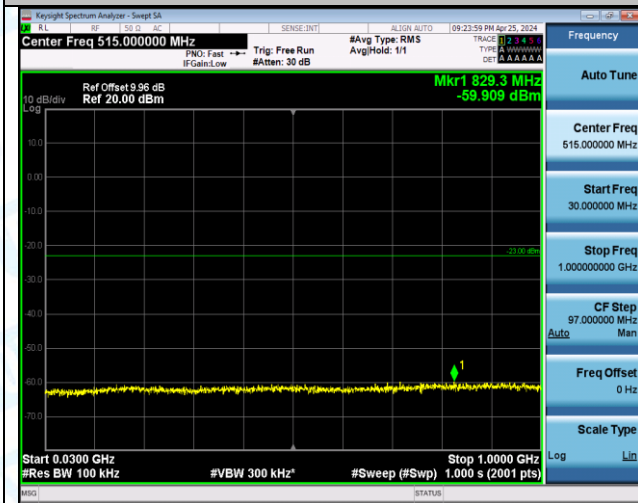

Band66_20MHz_QPSK_132572_1RB#0_30~1000_30~1000

Band66_20MHz_QPSK_132572_1RB#0_3000~20000_3000~20000