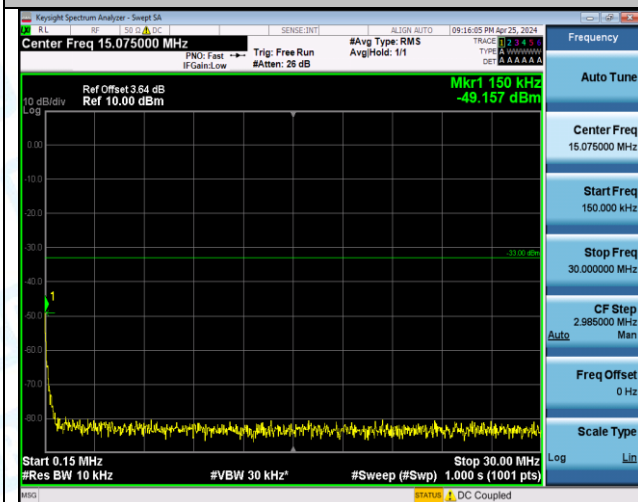

Band66_20MHz_QPSK_132072_100RB#0_3000~20000_3000~20000

Band66_20MHz_QPSK_132322_1RB#0_0.009~0.15_0.009~0.15

Band66_20MHz_QPSK_132322_1RB#0_0.15~30_0.15~30

Band66_20MHz_QPSK_132322_1RB#0_30~1000_30~1000

Band66_20MHz_QPSK_132322_1RB#0_1000~3000_1000~3000