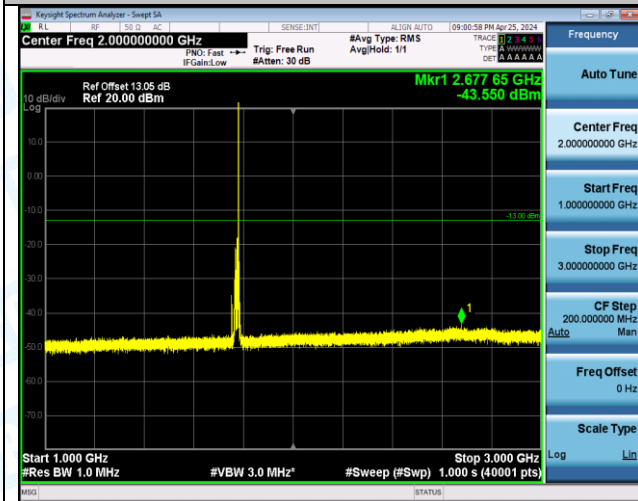

Band66_15MHz_16QAM_132597_1RB#74_0.15~30_0.15~30

Band66_15MHz_16QAM_132597_1RB#74_30~1000_30~1000

Band66_15MHz_16QAM_132597_1RB#74_1000~3000_1000~3000

Band66_15MHz_16QAM_132597_1RB#74_3000~20000_3000~20000