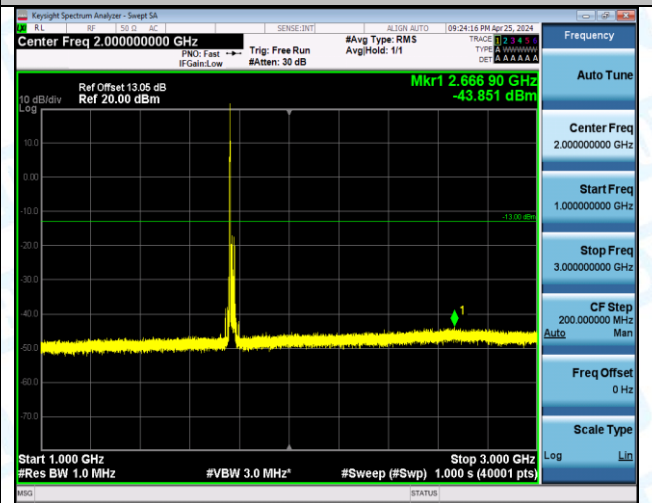

Band66_20MHz_QPSK_132572_1RB#0_1000~3000_1000~3000

Band66_20MHz_QPSK_132572_1RB#99_0.009~0.15_0.009~0.15