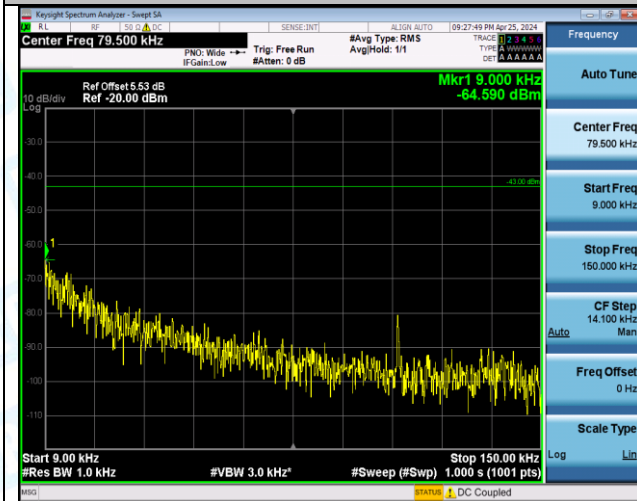

Band66_20MHz_QPSK_132072_100RB#0_0.009~0.15_0.009~0.15

Band66_20MHz_QPSK_132072_100RB#0_30~1000_30~1000