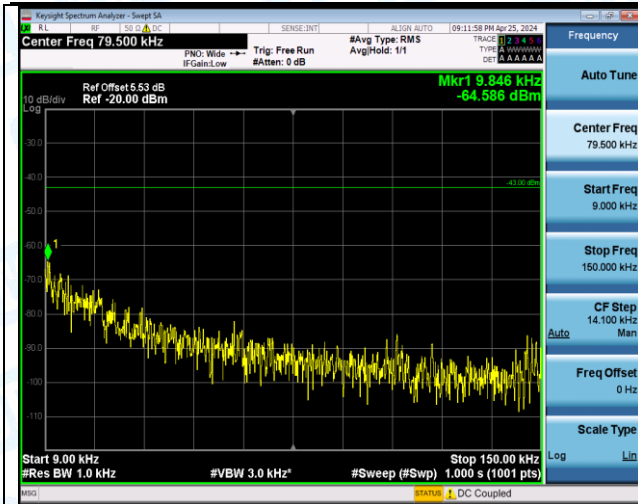

Band66_20MHz_QPSK_132072_1RB#0_0.009~0.15_0.009~0.15

Band66_20MHz_QPSK_132072_1RB#0_30~1000_30~1000