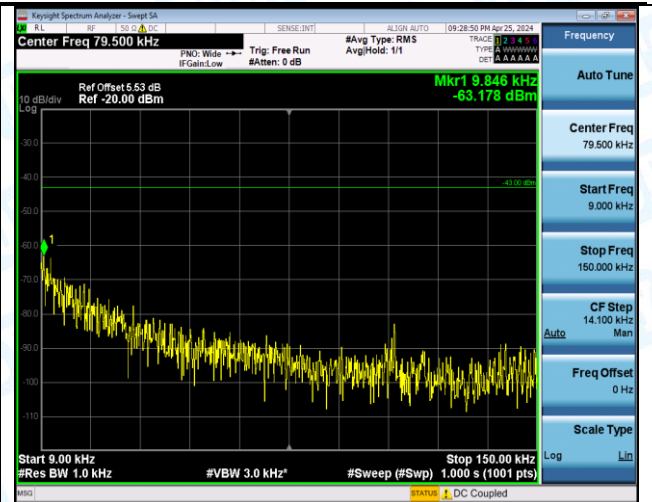

Band66_20MHz_QPSK_132322_100RB#0_0.009-0.15_0.009-0.15

Band66_20MHz_QPSK_132322_100RB#0_79.500~150.000_30~1000