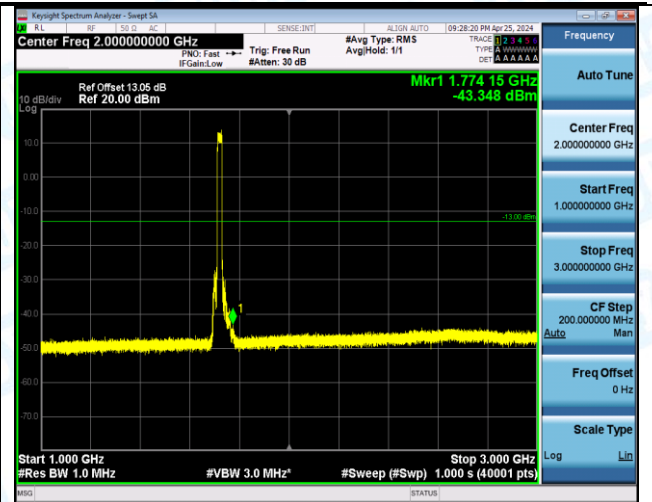

Band66_20MHz_QPSK_132072_100RB#0_1000~3000_1000~3000

Band66_20MHz_QPSK_132322_1RB#0_0.009~0.15_0.009~0.15