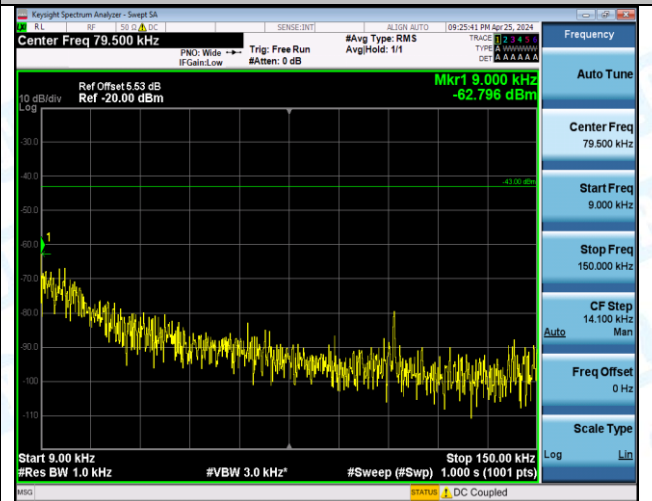

Band66_20MHz_QPSK_132572_1RB#99_0.009~0.15_0.009~0.15

Band66_20MHz_QPSK_132572_1RB#99_30~1000_30~1000