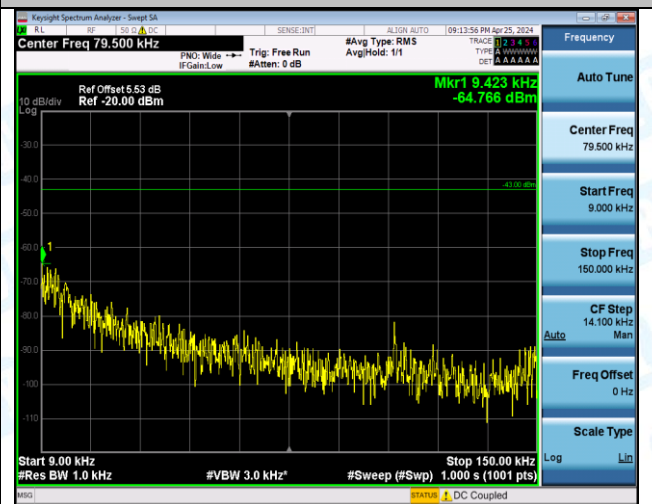

Band66_20MHz_QPSK_132072_1RB#99_0.009~0.15_0.009~0.15

Band66_20MHz_QPSK_132072_1RB#99_30~1000_30~1000