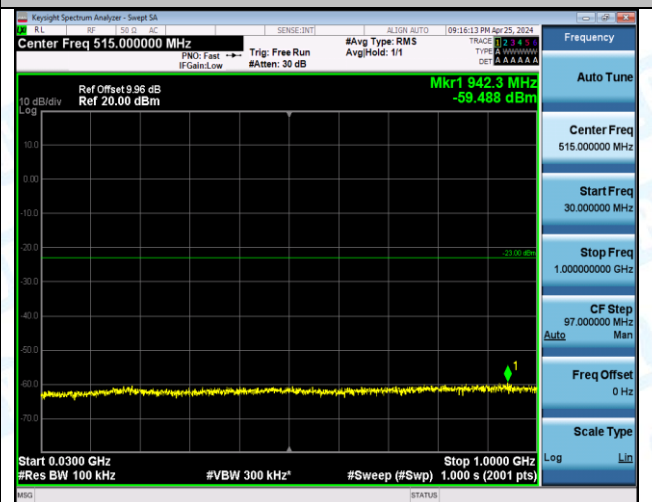

Band66_20MHz_QPSK_132072_100RB#0_3000~20000_3000~20000

Band66_20MHz_QPSK_132322_1RB#0_0.009~0.15_0.009~0.15

Band66_20MHz_QPSK_132322_1RB#0_0.15~30_0.15~30

Band66_20MHz_QPSK_132322_1RB#0_30~1000_30~1000

Band66_20MHz_QPSK_132322_1RB#0_1000~3000_1000~3000