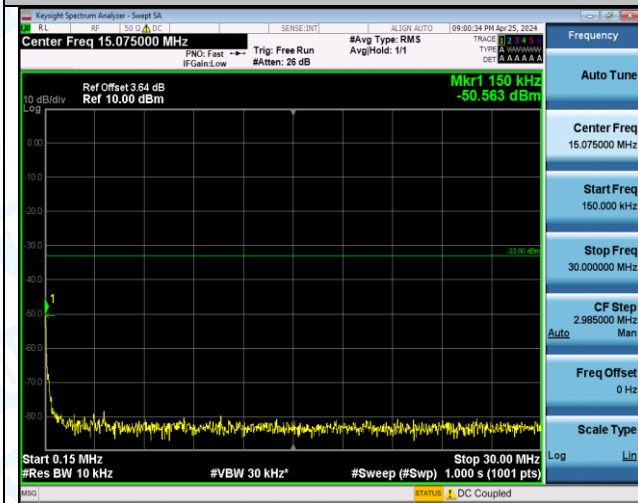

Band66_15MHz_16QAM_132597_1RB#74_0.15~30_0.15~30

Band66_15MHz_16QAM_132597_1RB#74_30~1000_30~1000

Band66_15MHz_16QAM_132597_1RB#74_1000~3000_1000~3000

Band66_15MHz_16QAM_132597_1RB#74_3000~20000_3000~20000