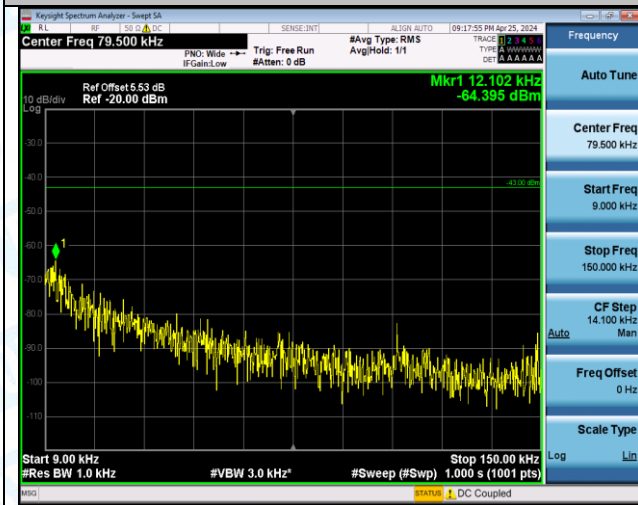

Band66_20MHz_QPSK_132322_1RB#99_0.009-0.15_0.009-0.15

Band66_20MHz_QPSK_132322_1RB#99_30-1000_30-1000