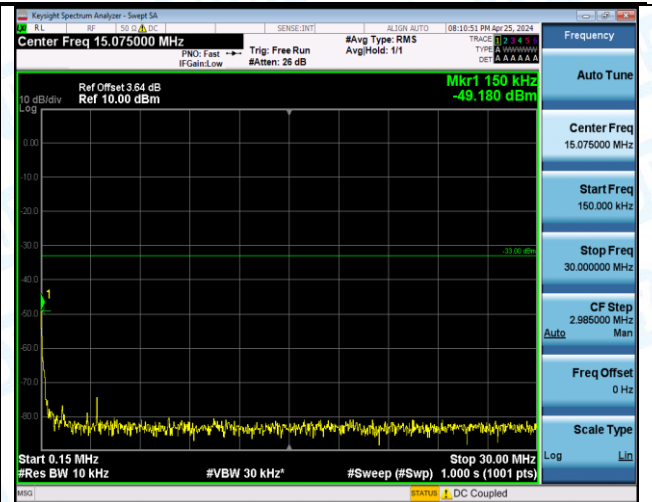

Band66_15MHz_16QAM_132047_1RB#0_0.15~30_0.15~30

Band66_15MHz_16QAM_132047_1RB#0_1000~3000_1000~3000