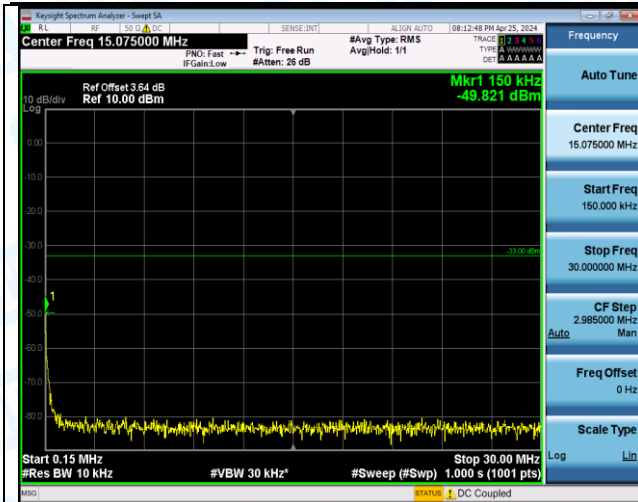

Band66\_15MHz\_16QAM\_132047\_1RB#0\_3000~20000\_3000~20000

Band66\_15MHz\_16QAM\_132047\_1RB#74\_0.009~0.15\_0.009~0.15

Band66\_15MHz\_16QAM\_132047\_1RB#74\_0.15~30\_0.15~30

Band66\_15MHz\_16QAM\_132047\_1RB#74\_30~1000\_30~1000