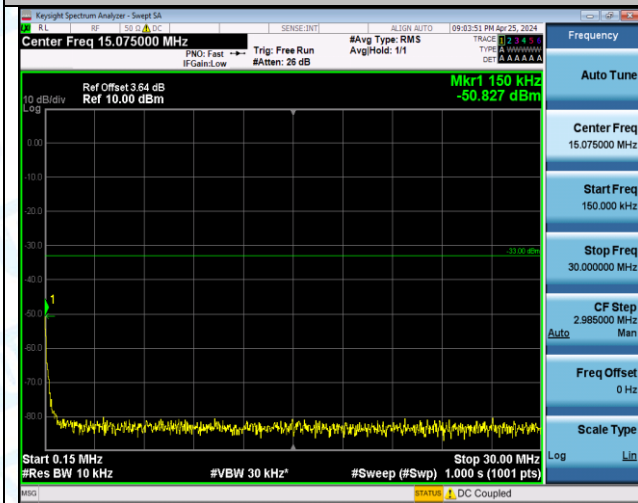

Band66_15MHz_QPSK_132597_75RB#0_0.15~30_0.15~30

Band66_15MHz_QPSK_132597_75RB#0_1000~3000_1000~3000