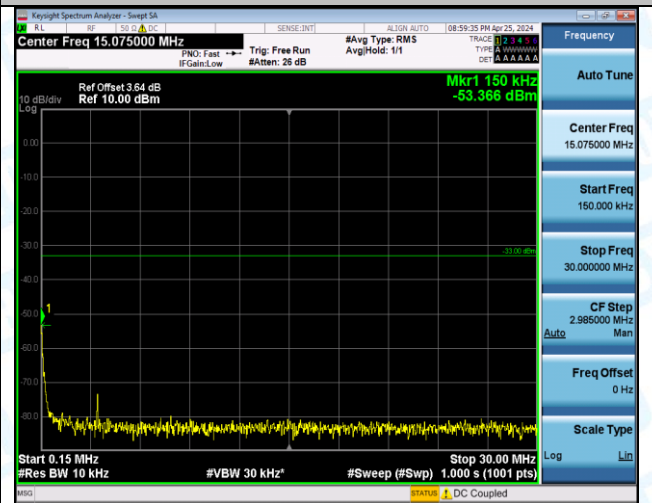

Band66_15MHz_QPSK_132597_1RB#74_0.15-30_0.15-30

Band66_15MHz_QPSK_132597_1RB#74_1000-3000_1000-3000