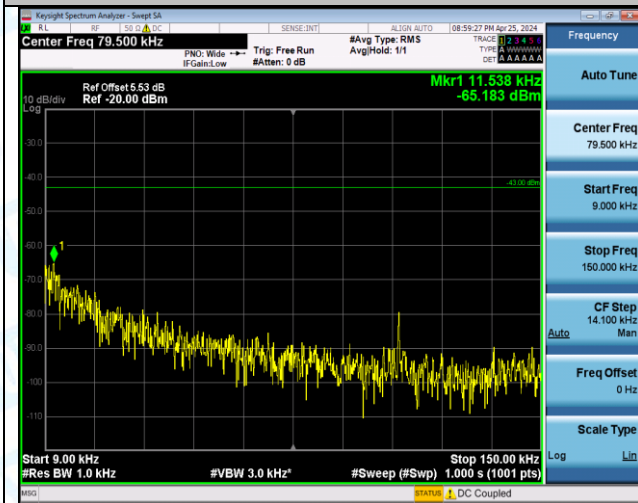

Band66\_15MHz\_QPSK\_132597\_1RB#0\_1000~3000\_1000~3000

Band66\_15MHz\_QPSK\_132597\_1RB#0\_3000~20000\_3000~20000

Band66\_15MHz\_QPSK\_132597\_1RB#74\_0.009-0.15\_0.009-0.15

Band66\_15MHz\_QPSK\_132597\_1RB#74\_0.15-30\_0.15-30