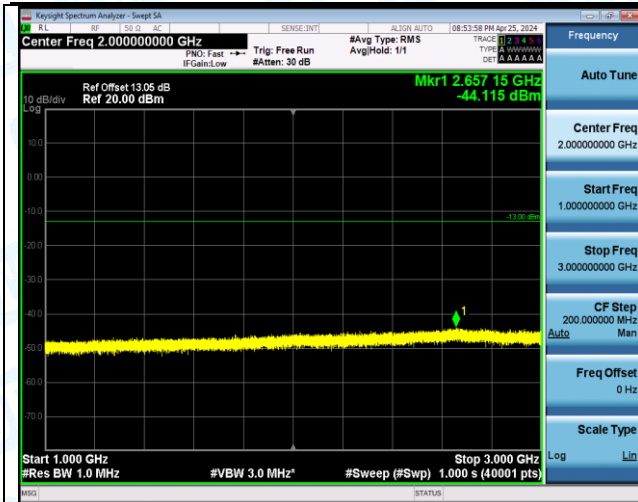

Band66_15MHz_16QAM_132322_1RB#74_1000~3000_1000~3000

Band66_15MHz_16QAM_132597_1RB#0_0.009~0.15_0.009~0.15