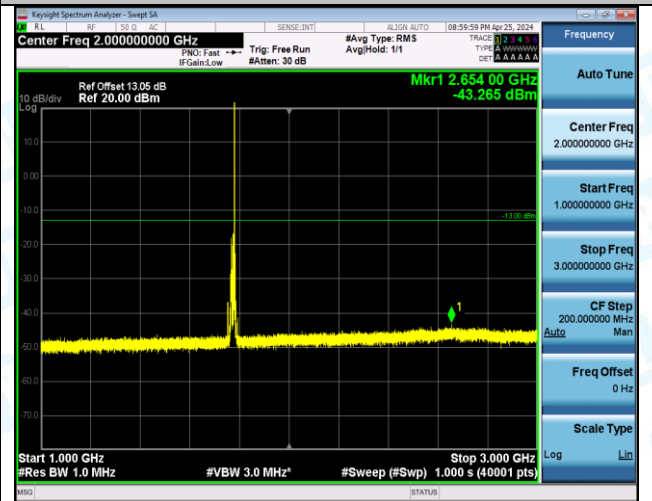

Band66_15MHz_QPSK_132597_1RB#74_1000-3000_1000-3000

Band66_15MHz_QPSK_132597_75RB#0_0.009-0.15_0.009-0.15