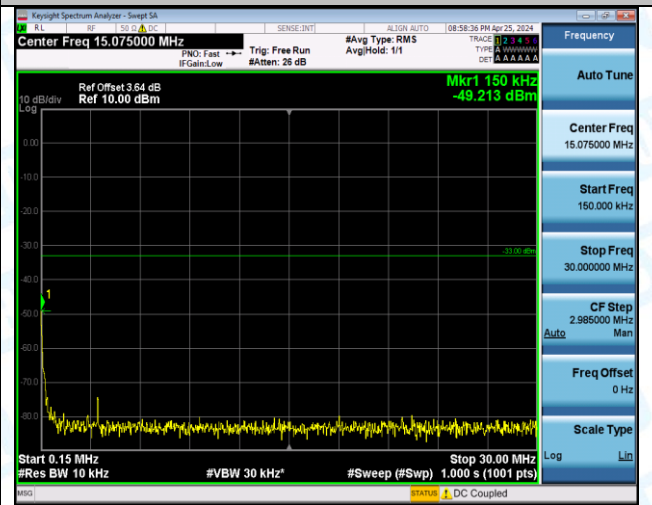

Band66_15MHz_16QAM_132597_1RB#0_0.15~30_0.15~30

Band66_15MHz_16QAM_132597_1RB#0_1000~3000_1000~3000