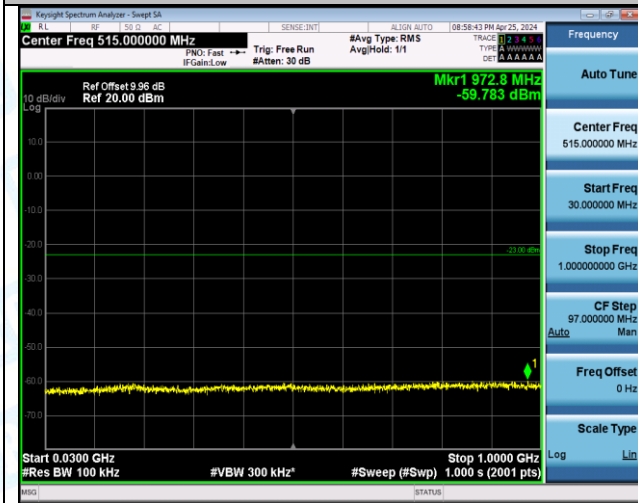

Band66\_15MHz\_16QAM\_132597\_1RB#0\_0.009~0.15\_0.009~0.15

Band66\_15MHz\_16QAM\_132597\_1RB#0\_0.15~30\_0.15~30

Band66\_15MHz\_16QAM\_132597\_1RB#0\_30~1000\_30~1000

Band66\_15MHz\_16QAM\_132597\_1RB#0\_1000~3000\_1000~3000