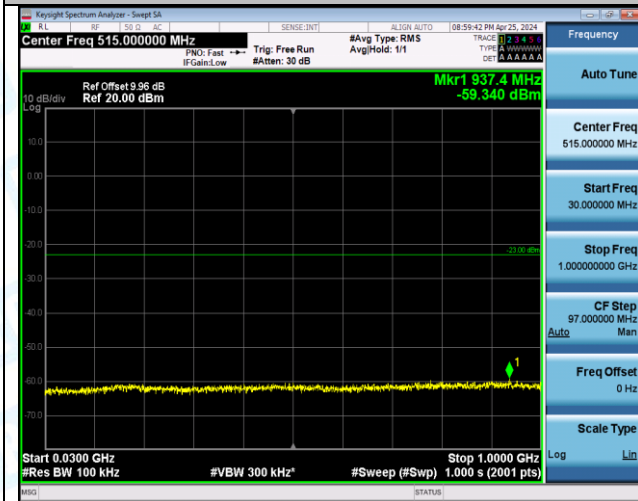

Band66_15MHz_QPSK_132597_1RB#74_30-1000_30-1000

Band66_15MHz_QPSK_132597_1RB#74_3000-20000_3000-20000