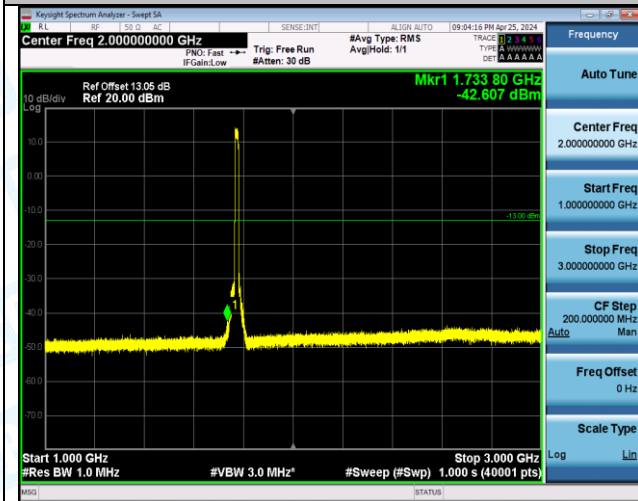

Band66\_15MHz\_QPSK\_132597\_75RB#0\_0.15~30\_0.15~30

Band66\_15MHz\_QPSK\_132597\_75RB#0\_30~1000\_30~1000

Band66\_15MHz\_QPSK\_132597\_75RB#0\_1000~3000\_1000~3000

Band66\_15MHz\_QPSK\_132597\_75RB#0\_3000~20000\_3000~20000