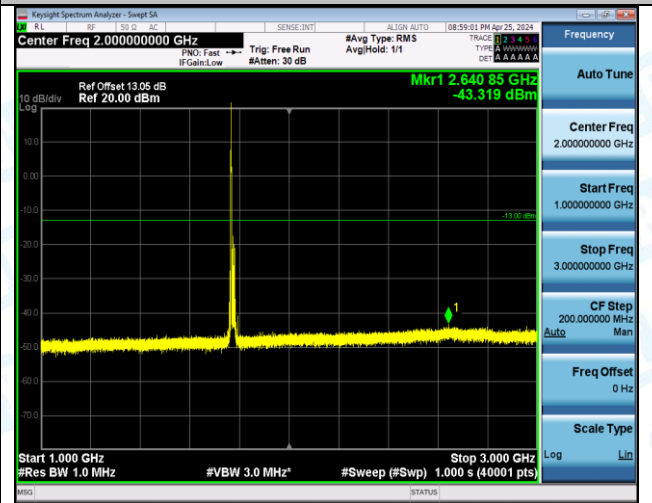

Band66_15MHz_16QAM_132597_1RB#0_1000~3000_1000~3000

Band66_15MHz_16QAM_132597_1RB#74_0.009~0.15_0.009~0.15