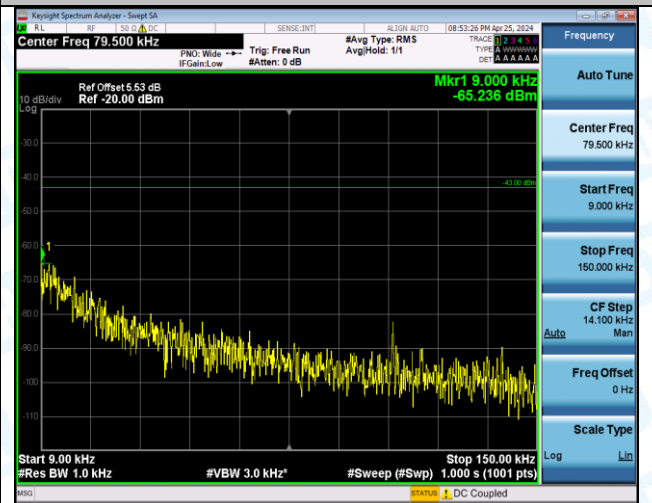

Band66_15MHz_16QAM_132322_1RB#74_0.009~0.15_0.009~0.15

Band66_15MHz_16QAM_132322_1RB#74_30~1000_30~1000