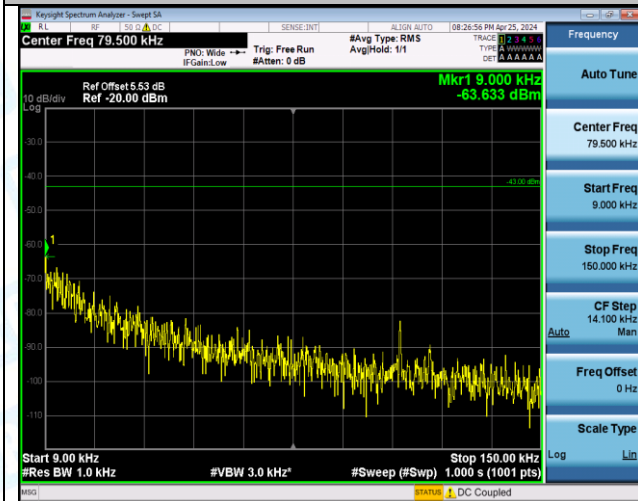

Band66_15MHz_16QAM_132322_1RB#0_0.009-0.15_0.009-0.15

Band66_15MHz_16QAM_132322_1RB#0_30-1000_30-1000