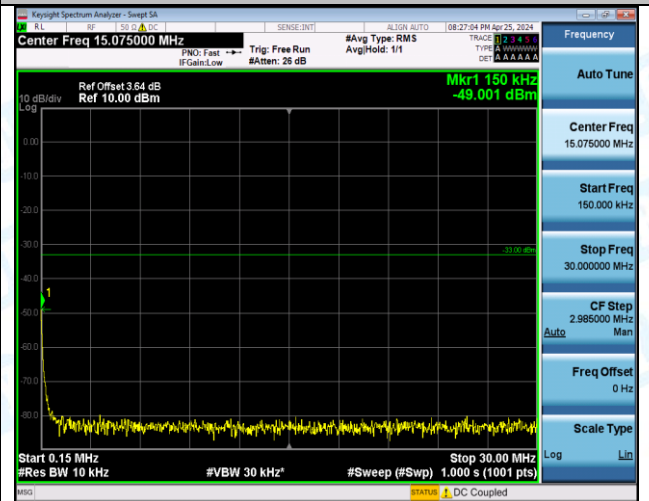

Band66_15MHz_16QAM_132322_1RB#0_0.15-30_0.15-30

Band66_15MHz_16QAM_132322_1RB#0_1000-3000_1000-3000