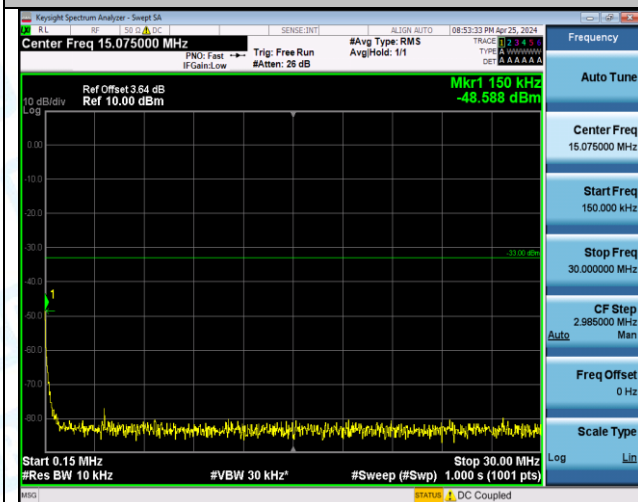

Band66_15MHz_16QAM_132322_1RB#74_0.15~30_0.15~30

Band66_15MHz_16QAM_132322_1RB#74_1000~3000_1000~3000