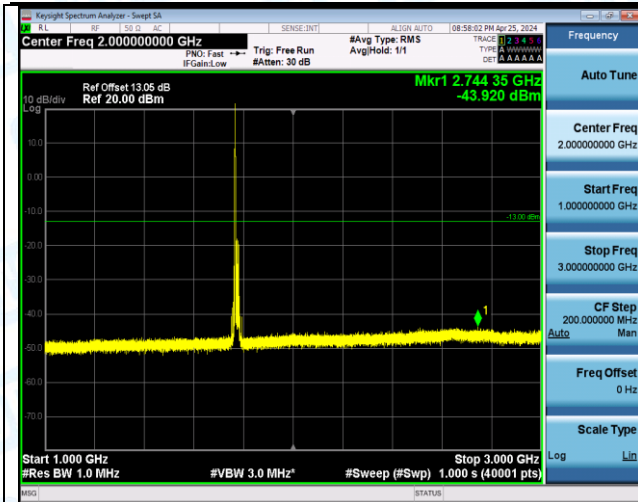

Band66_15MHz_QPSK_132597_1RB#0_1000~3000_1000~3000

Band66_15MHz_QPSK_132597_1RB#74_0.009-0.15_0.009-0.15