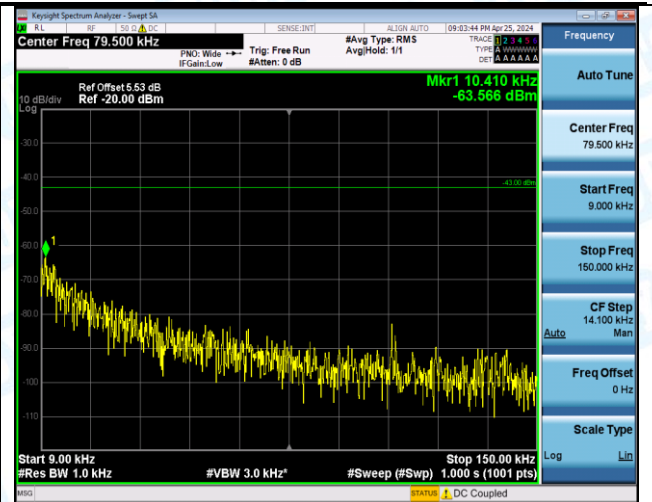

Band66_15MHz_QPSK_132597_75RB#0_0.009-0.15_0.009-0.15

Band66_15MHz_QPSK_132597_75RB#0_30~1000_30~1000