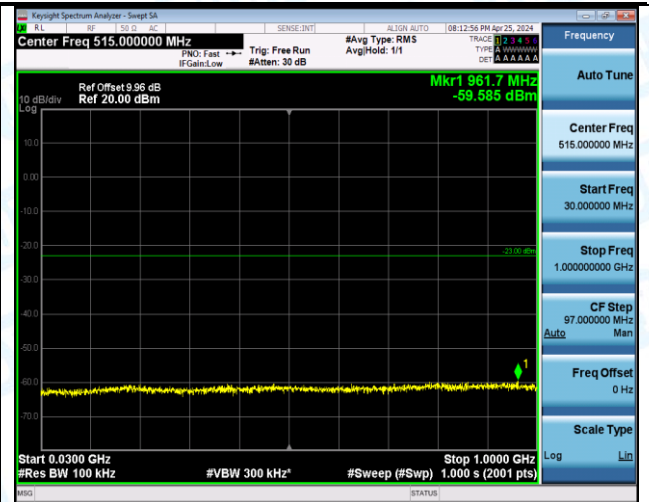

Band66\_15MHz\_16QAM\_132047\_1RB#0\_3000~20000\_3000~20000

Band66\_15MHz\_16QAM\_132047\_1RB#74\_0.009~0.15\_0.009~0.15

Band66\_15MHz\_16QAM\_132047\_1RB#74\_0.15~30\_0.15~30

Band66\_15MHz\_16QAM\_132047\_1RB#74\_30~1000\_30~1000