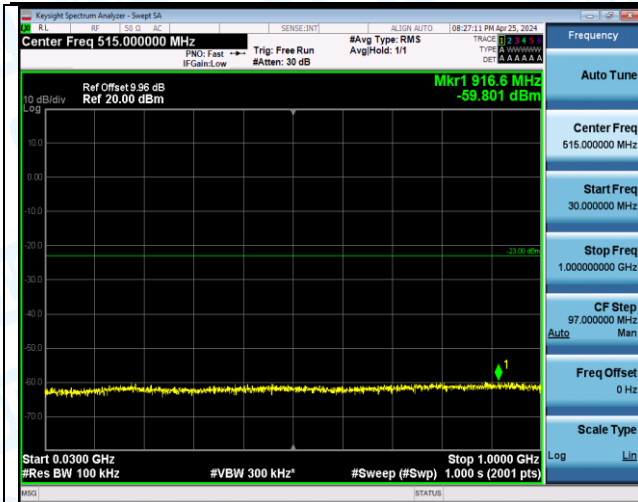

Band66_15MHz_16QAM_132322_1RB#0_30-1000_30-1000

Band66_15MHz_16QAM_132322_1RB#0_3000~20000_3000~20000