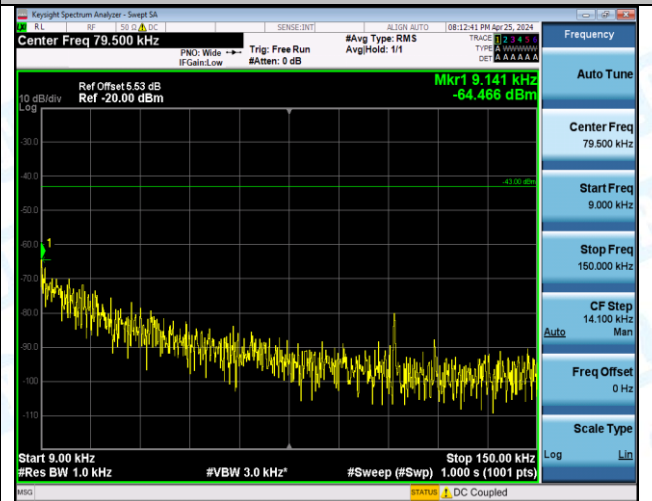

Band66_15MHz_16QAM_132047_1RB#74_0.009~0.15_0.009~0.15

Band66_15MHz_16QAM_132047_1RB#74_30~1000_30~1000