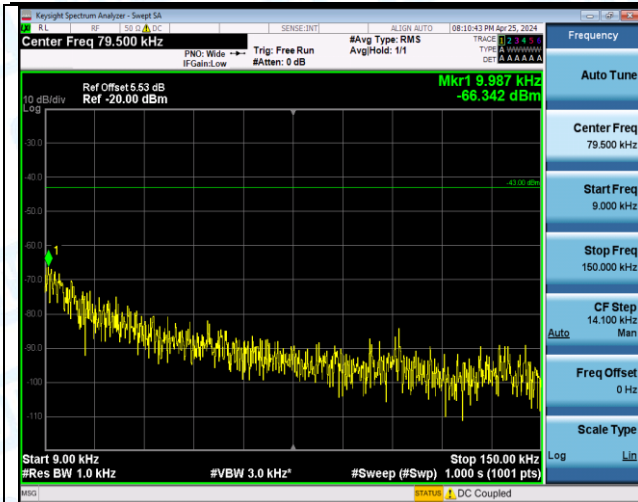

Band66_15MHz_16QAM_132047_1RB#0_0.009~0.15_0.009~0.15

Band66_15MHz_16QAM_132047_1RB#0_30~1000_30~1000