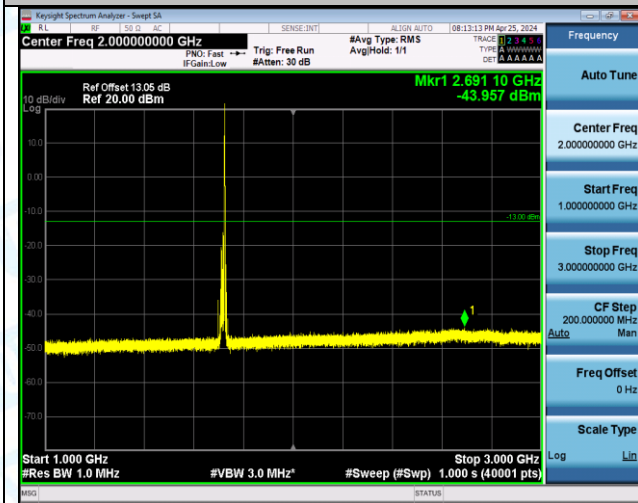

Band66_15MHz_16QAM_132047_1RB#74_1000-3000_1000-3000

Band66_15MHz_16QAM_132322_1RB#0_0.009-0.15_0.009-0.15