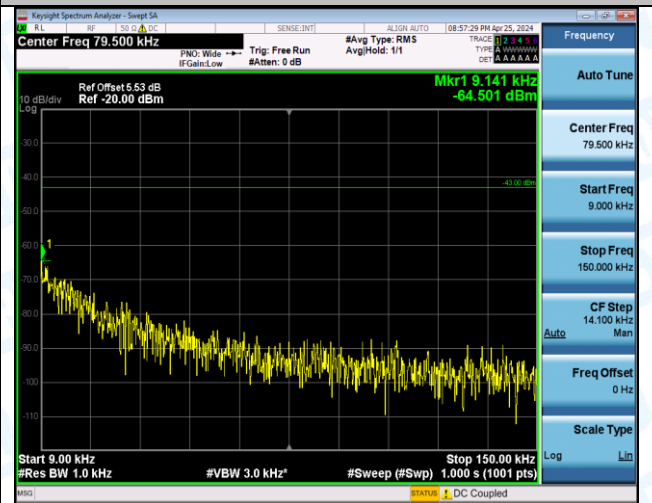

Band66\_15MHz\_QPSK\_132322\_75RB#0\_3000~20000\_3000~20000

Band66\_15MHz\_QPSK\_132597\_1RB#0\_0.009~0.15\_0.009~0.15

Band66\_15MHz\_QPSK\_132597\_1RB#0\_0.15~30\_0.15~30

Band66\_15MHz\_QPSK\_132597\_1RB#0\_30~1000\_30~1000