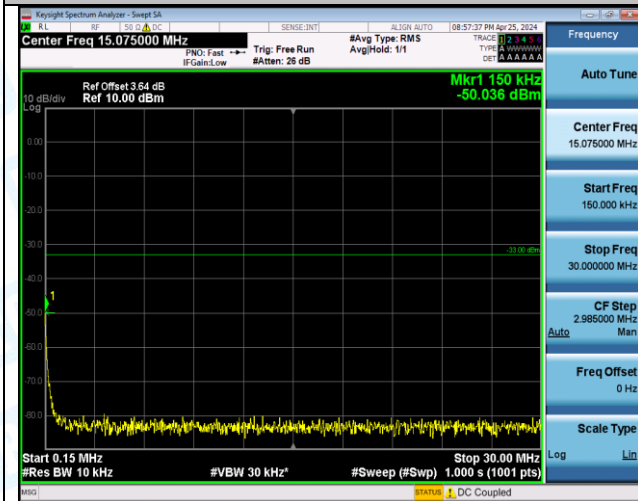

Band66\_15MHz\_QPSK\_132322\_75RB#0\_3000~20000\_3000~20000

Band66\_15MHz\_QPSK\_132597\_1RB#0\_0.009~0.15\_0.009~0.15

Band66\_15MHz\_QPSK\_132597\_1RB#0\_0.15~30\_0.15~30

Band66\_15MHz\_QPSK\_132597\_1RB#0\_30~1000\_30~1000