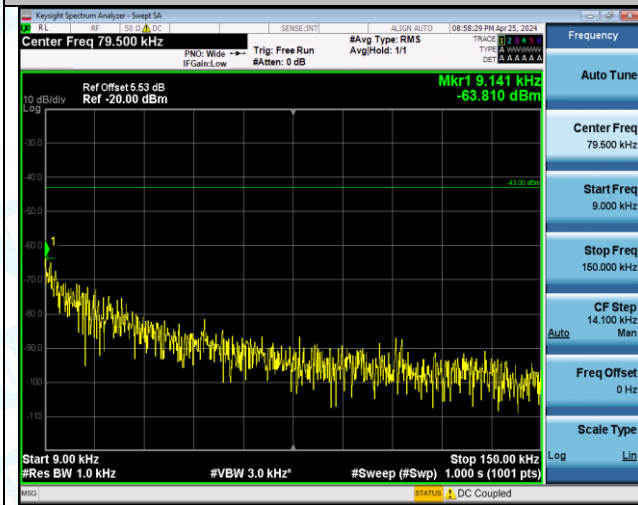

Band66_15MHz_16QAM_132597_1RB#0_0.009~0.15_0.009~0.15

Band66_15MHz_16QAM_132597_1RB#0_30~1000_30~1000