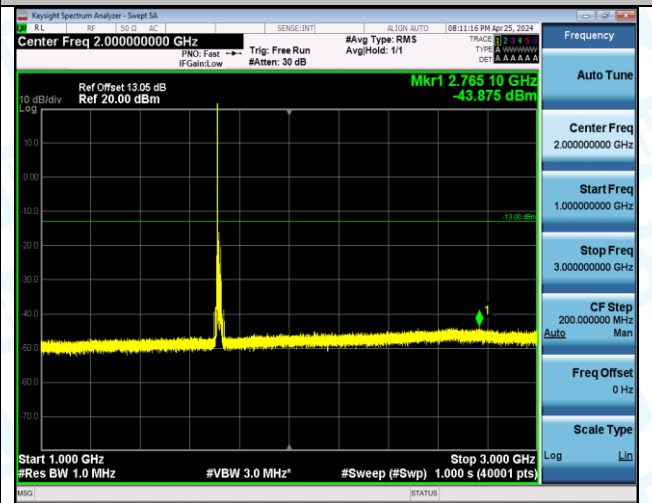

Band66_15MHz_16QAM_132047_1RB#0_1000~3000_1000~3000

Band66_15MHz_16QAM_132047_1RB#74_0.009~0.15_0.009~0.15