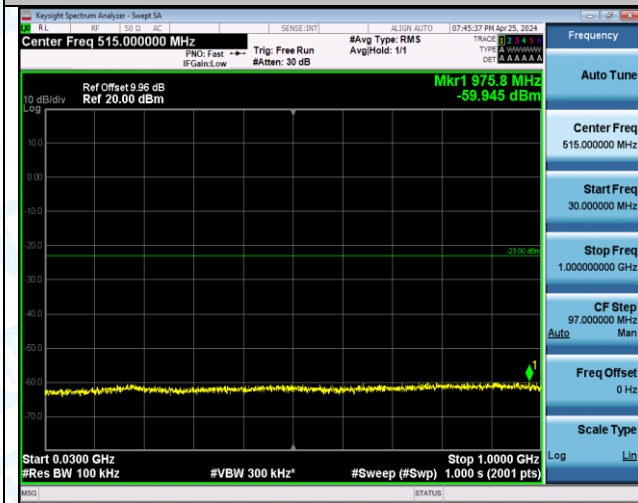

Band66_10MHz_16QAM_132322_1RB#49_30~1000_30~1000

Band66_10MHz_16QAM_132322_1RB#49_1000~3000_1000~3000

Band66_10MHz_16QAM_132322_1RB#49_3000~20000_3000~20000

Band66_10MHz_16QAM_132622_1RB#0_0.009~0.15_0.009~0.15