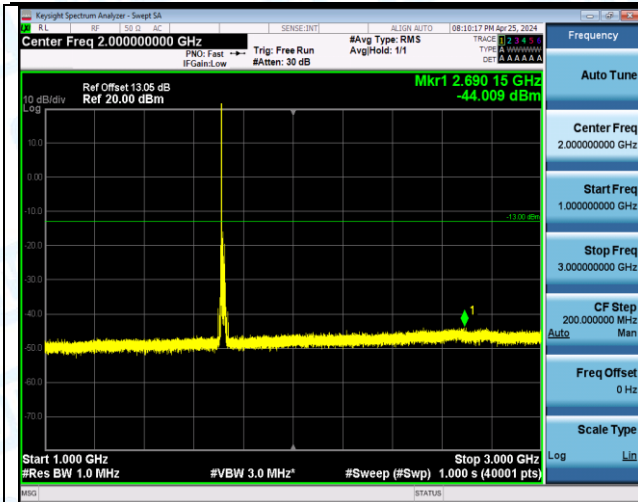

Band66_15MHz_QPSK_132047_1RB#0_0.009~0.15_0.009~0.15

Band66_15MHz_QPSK_132047_1RB#0_0.15~30_0.15~30

Band66_15MHz_QPSK_132047_1RB#0_30~1000_30~1000

Band66_15MHz_QPSK_132047_1RB#0_1000~3000_1000~3000

Band66_15MHz_QPSK_132047_1RB#0_3000~20000_3000~20000