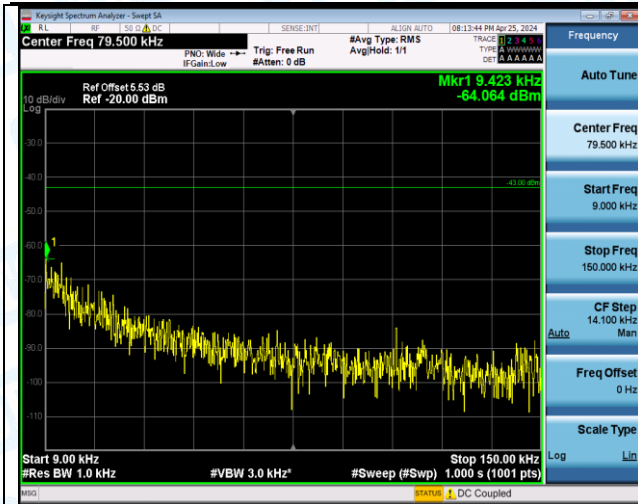

Band66_15MHz_QPSK_132322_1RB#0_0.009~0.15_0.009~0.15

Band66_15MHz_QPSK_132322_1RB#0_30~1000_30~1000