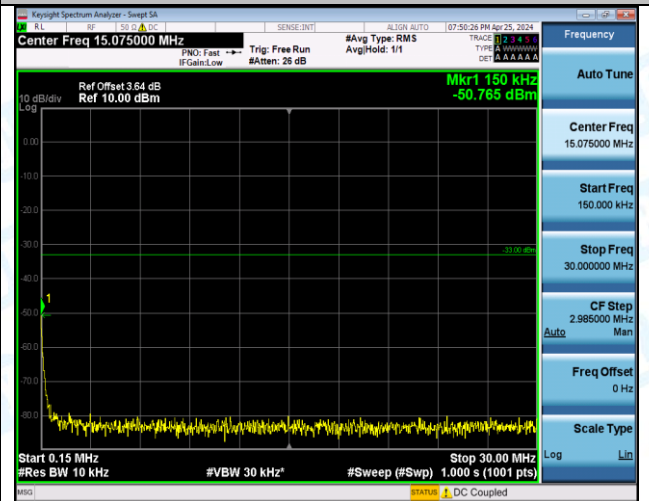

Band66_10MHz_16QAM_132622_1RB#49_0.15-30_0.15-30

Band66_10MHz_16QAM_132622_1RB#49_1000-3000_1000-3000