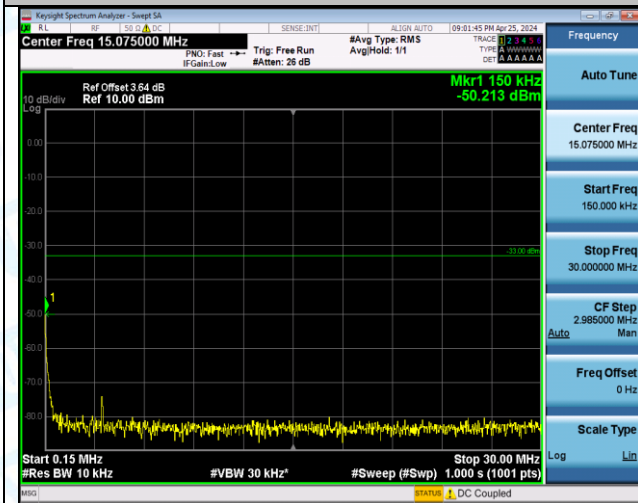

Band66_15MHz_QPSK_132047_75RB#0_0.15~30_0.15~30

Band66_15MHz_QPSK_132047_75RB#0_1000~3000_1000~3000