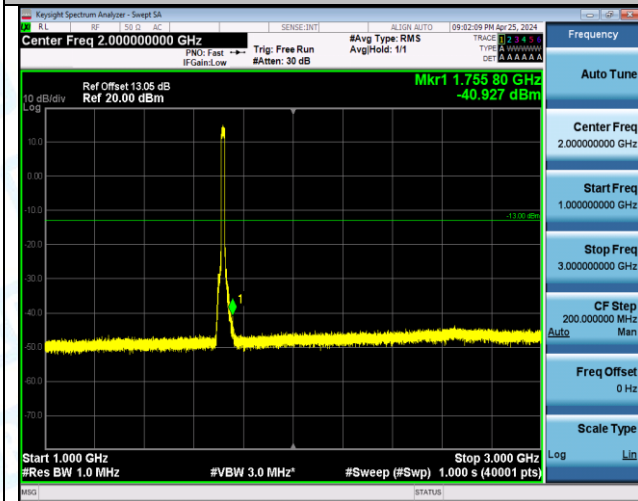

Band66_15MHz_QPSK_132047_75RB#0_0.009-0.15_0.009-0.15

Band66_15MHz_QPSK_132047_75RB#0_0.15~30_0.15~30

Band66_15MHz_QPSK_132047_75RB#0_30~1000_30~1000

Band66_15MHz_QPSK_132047_75RB#0_1000~3000_1000~3000

Band66_15MHz_QPSK_132047_75RB#0_3000~20000_3000~20000