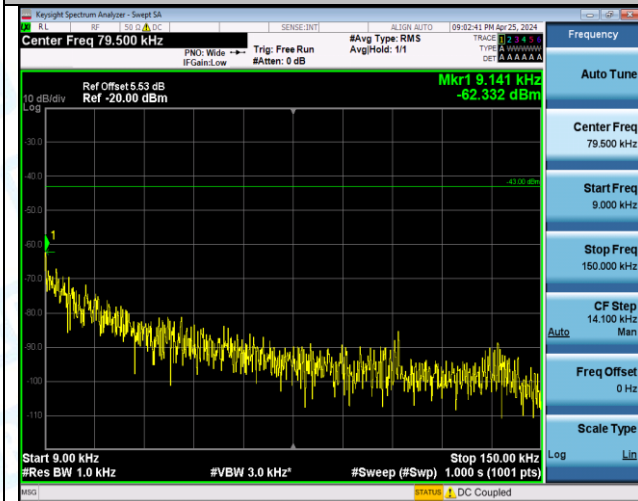

Band66_15MHz_QPSK_132322_75RB#0_0.009~0.15_0.009~0.15

Band66_15MHz_QPSK_132322_75RB#0_30~1000_30~1000