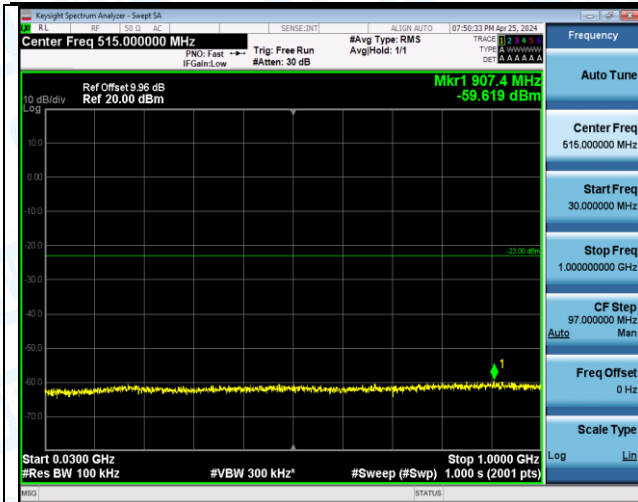

Band66_10MHz_16QAM_132622_1RB#49_30-1000_30-1000

Band66_10MHz_16QAM_132622_1RB#49_3000~20000_3000~20000