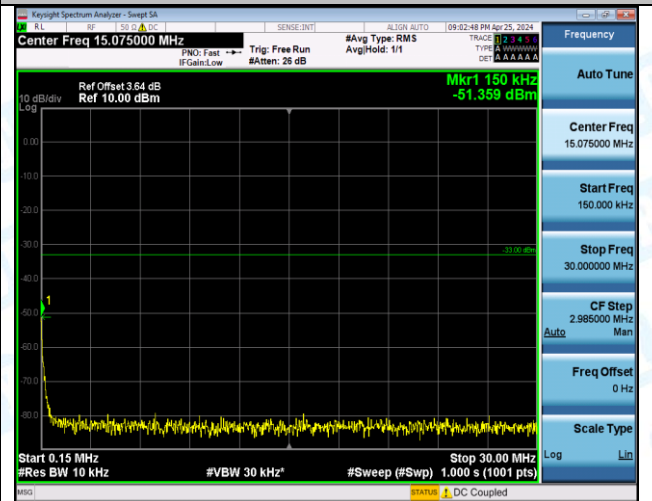

Band66_15MHz_QPSK_132322_75RB#0_0.15~30_0.15~30

Band66_15MHz_QPSK_132322_75RB#0_1000~3000_1000~3000