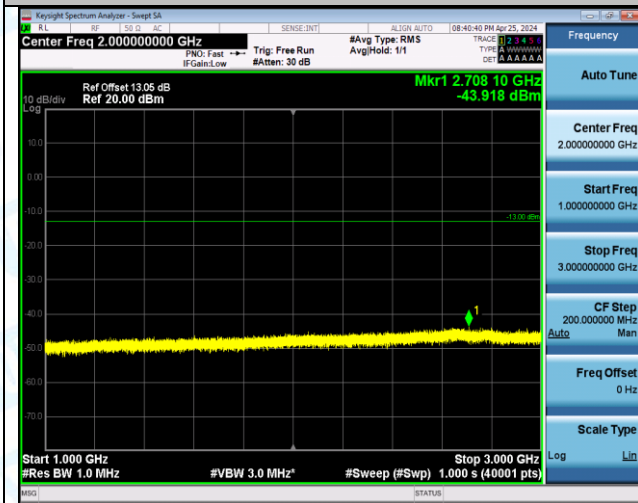

Band66_15MHz_QPSK_132322_1RB#74_0.009~0.15_0.009~0.15

Band66_15MHz_QPSK_132322_1RB#74_0.15~30_0.15~30

Band66_15MHz_QPSK_132322_1RB#74_30~1000_30~1000

Band66_15MHz_QPSK_132322_1RB#74_1000~3000_1000~3000

Band66_15MHz_QPSK_132322_1RB#74_3000~20000_3000~20000