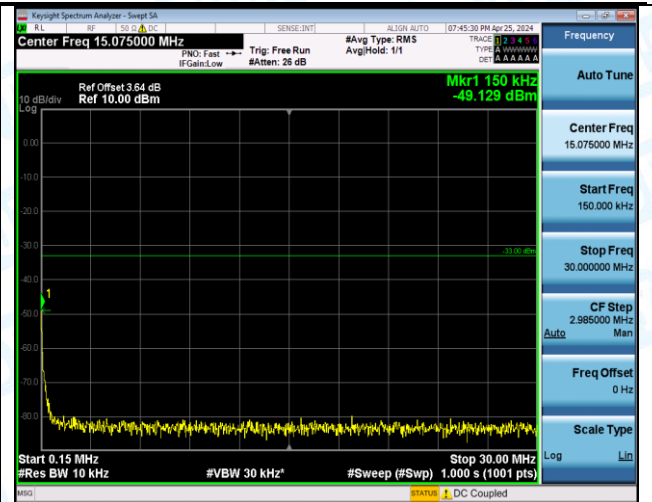

Band66_10MHz_16QAM_132322_1RB#49_30~1000_30~1000

Band66_10MHz_16QAM_132322_1RB#49_1000~3000_1000~3000

Band66_10MHz_16QAM_132322_1RB#49_3000~20000_3000~20000

Band66_10MHz_16QAM_132622_1RB#0_0.009~0.15_0.009~0.15