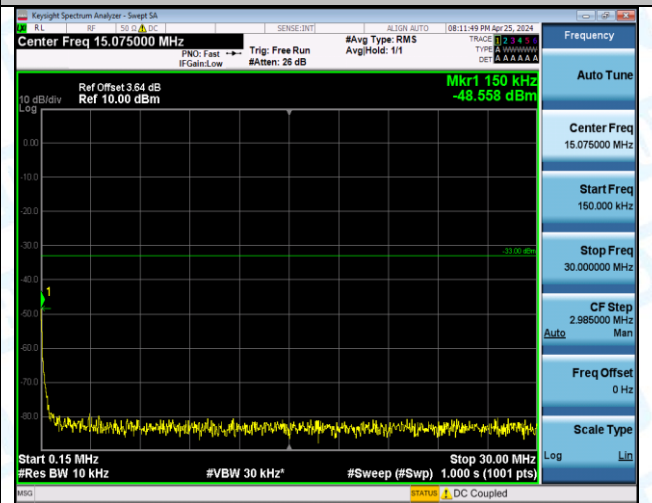

Band66_15MHz_QPSK_132047_1RB#74_0.15-30_0.15-30

Band66_15MHz_QPSK_132047_1RB#74_1000-3000_1000-3000