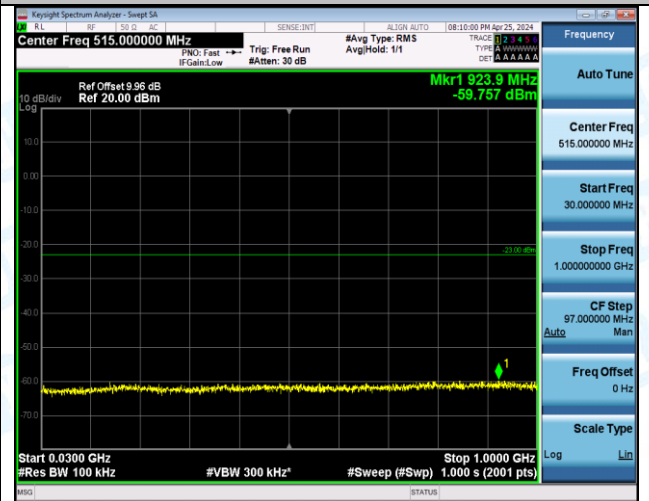

Band66_15MHz_QPSK_132047_1RB#0_0.009~0.15_0.009~0.15

Band66_15MHz_QPSK_132047_1RB#0_0.15~30_0.15~30

Band66_15MHz_QPSK_132047_1RB#0_30~1000_30~1000

Band66_15MHz_QPSK_132047_1RB#0_1000~3000_1000~3000

Band66_15MHz_QPSK_132047_1RB#0_3000~20000_3000~20000