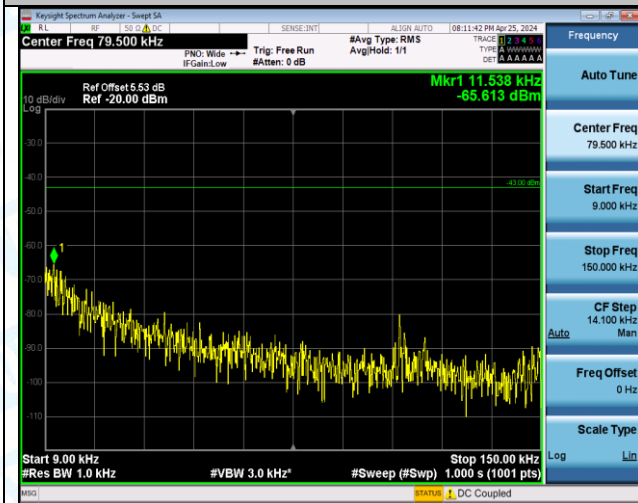

Band66_15MHz_QPSK_132047_1RB#74_0.009-0.15_0.009-0.15

Band66_15MHz_QPSK_132047_1RB#74_30-1000_30-1000