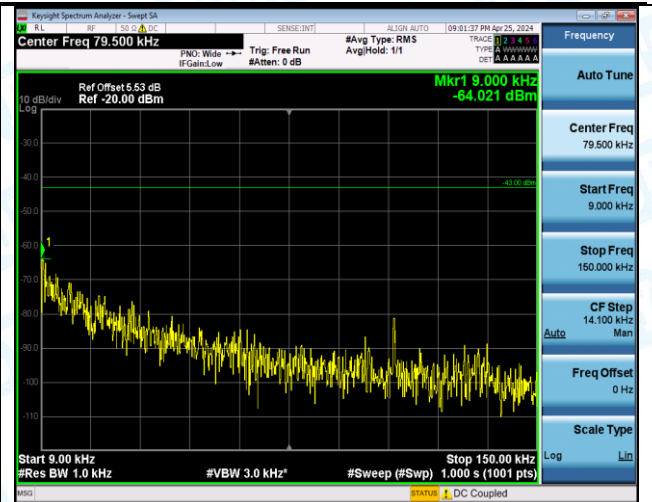

Band66_15MHz_QPSK_132047_75RB#0_0.009-0.15_0.009-0.15

Band66_15MHz_QPSK_132047_75RB#0_30~1000_30~1000