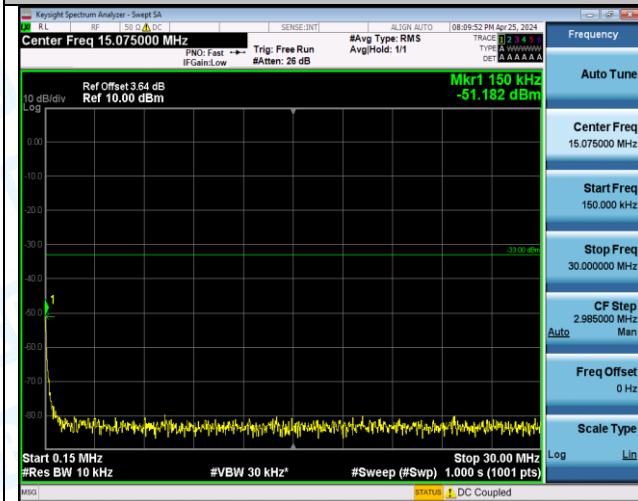

Band66_15MHz_QPSK_132047_1RB#0_0.15~30_0.15~30

Band66_15MHz_QPSK_132047_1RB#0_1000~3000_1000~3000