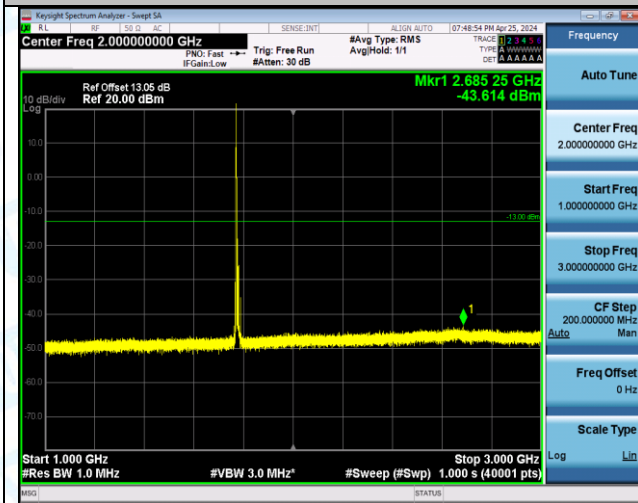

Band66_10MHz_16QAM_132622_1RB#0_0.15~30_0.15~30

Band66_10MHz_16QAM_132622_1RB#0_30~1000_30~1000

Band66_10MHz_16QAM_132622_1RB#0_1000-3000_1000-3000

Band66_10MHz_16QAM_132622_1RB#0_3000-20000_3000-20000

Band66_10MHz_16QAM_132622_1RB#49_0.009-0.15_0.009-0.15