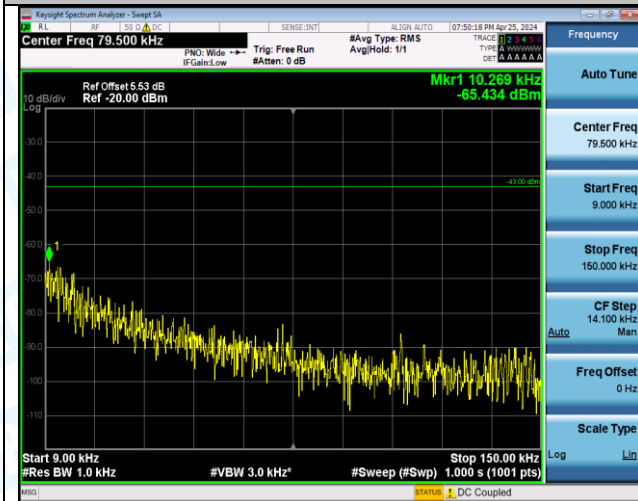

Band66_10MHz_16QAM_132622_1RB#49_0.009-0.15_0.009-0.15

Band66_10MHz_16QAM_132622_1RB#49_30-1000_30-1000