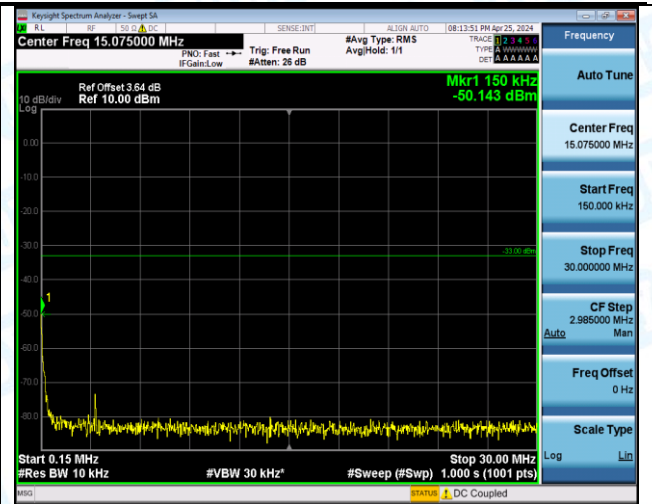

Band66_15MHz_QPSK_132322_1RB#0_0.15~30_0.15~30

Band66_15MHz_QPSK_132322_1RB#0_1000~3000_1000~3000