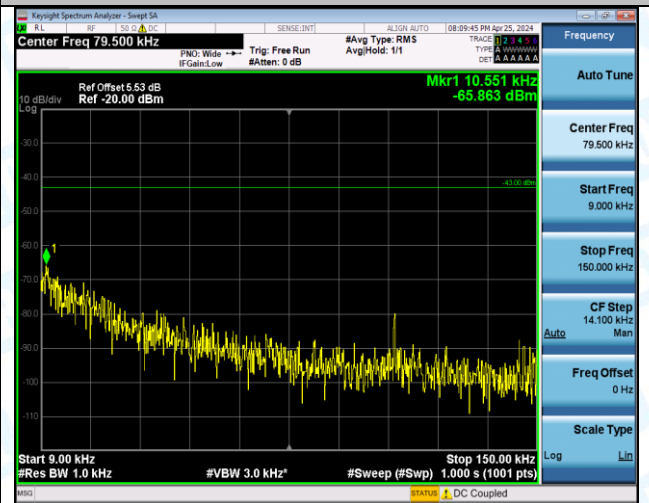

Band66_15MHz_QPSK_132047_1RB#0_0.009~0.15_0.009~0.15

Band66_15MHz_QPSK_132047_1RB#0_30~1000_30~1000