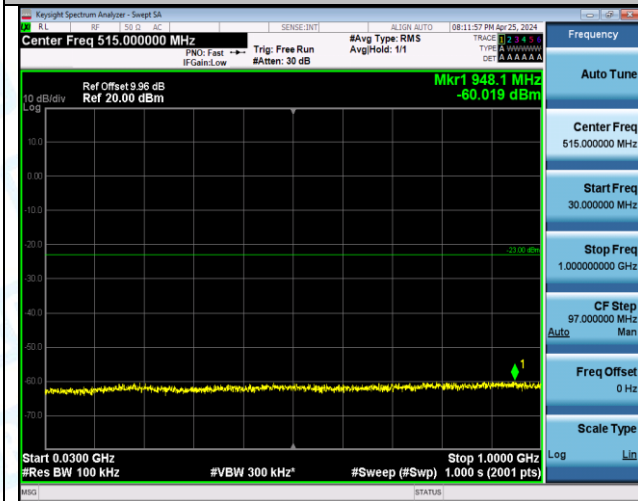

Band66_15MHz_QPSK_132047_1RB#74_0.009-0.15_0.009-0.15

Band66_15MHz_QPSK_132047_1RB#74_0.15-30_0.15-30

Band66_15MHz_QPSK_132047_1RB#74_30-1000_30-1000

Band66_15MHz_QPSK_132047_1RB#74_1000-3000_1000-3000

Band66_15MHz_QPSK_132047_1RB#74_3000-20000_3000-20000