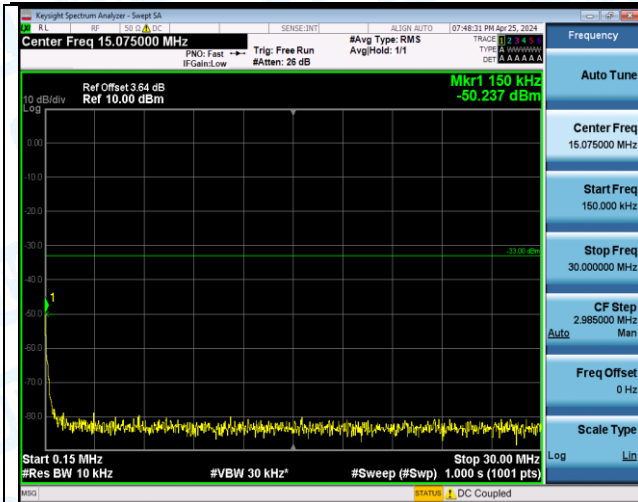

Band66_10MHz_16QAM_132622_1RB#0_0.15~30_0.15~30

Band66_10MHz_16QAM_132622_1RB#0_1000-3000_1000-3000