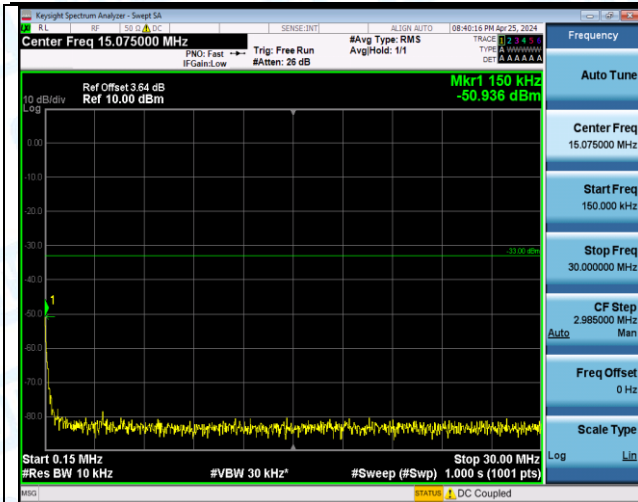

Band66_15MHz_QPSK_132322_1RB#74_0.15~30_0.15~30

Band66_15MHz_QPSK_132322_1RB#74_1000~3000_1000~3000