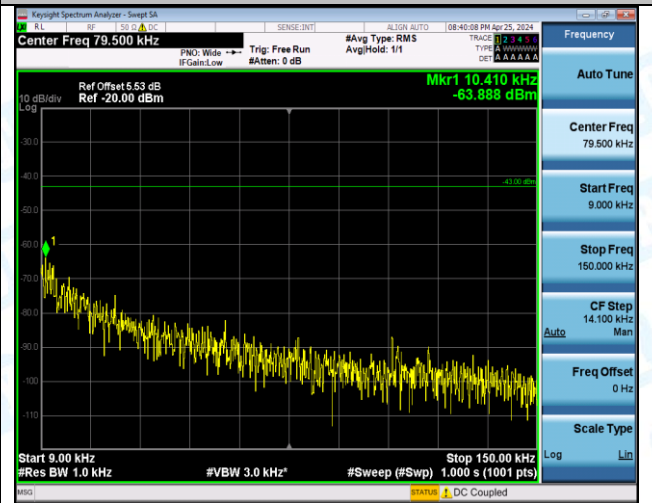

Band66_15MHz_QPSK_132322_1RB#74_0.009~0.15_0.009~0.15

Band66_15MHz_QPSK_132322_1RB#74_30~1000_30~1000