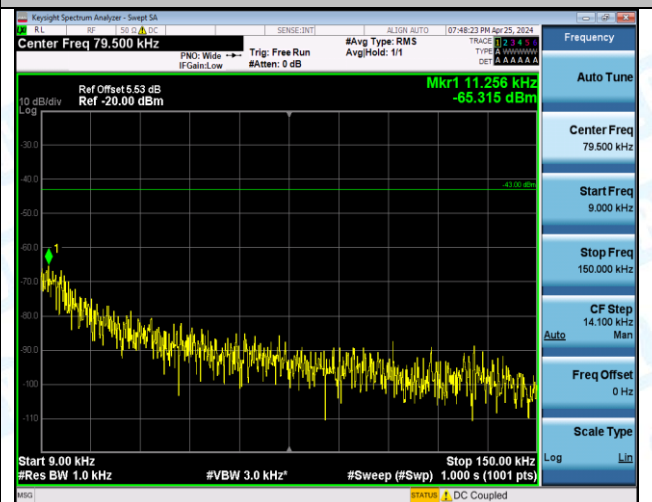

Band66_10MHz_16QAM_132622_1RB#0_0.009~0.15_0.009~0.15

Band66_10MHz_16QAM_132622_1RB#0_30~1000_30~1000