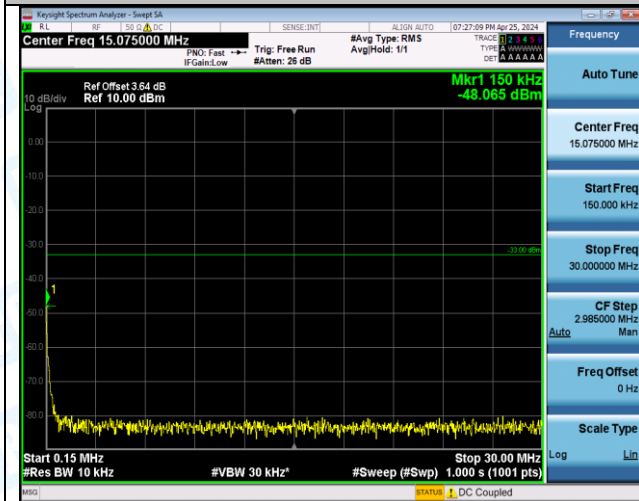

Band66_5MHz_16QAM_132647_1RB#0_0.15~30_0.15~30

Band66_5MHz_16QAM_132647_1RB#0_1000~3000_1000~3000