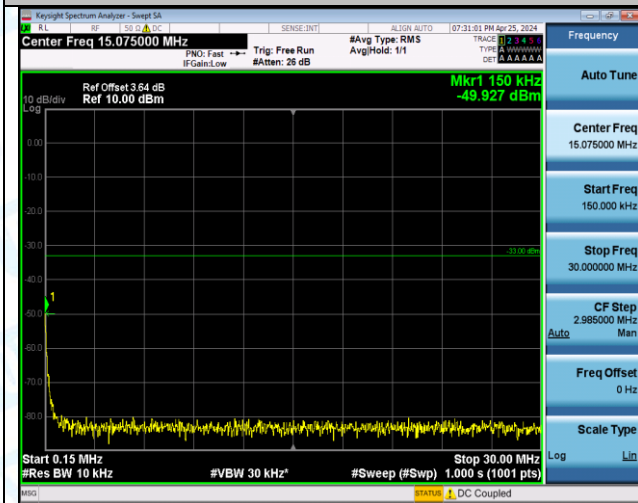

Band66\_5MHz\_16QAM\_132647\_1RB#24\_3000~20000\_3000~20000

Band66\_5MHz\_16QAM\_132647\_25RB#0\_0.009~0.15\_0.009~0.15

Band66\_5MHz\_16QAM\_132647\_25RB#0\_0.15~30\_0.15~30

Band66\_5MHz\_16QAM\_132647\_25RB#0\_30~1000\_30~1000