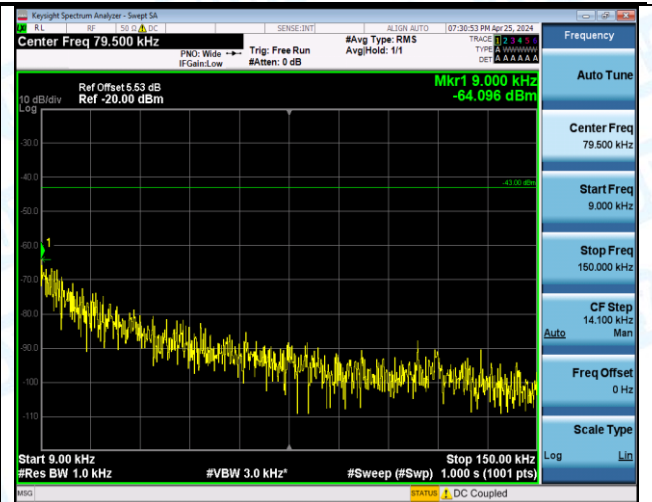

Band66_5MHz_16QAM_132647_25RB#0_0.009~0.15_0.009~0.15

Band66_5MHz_16QAM_132647_25RB#0_30~1000_30~1000