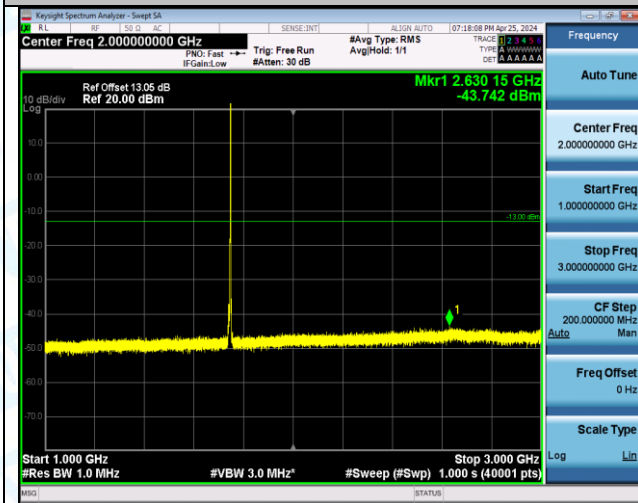

Band66\_5MHz\_16QAM\_132322\_1RB#24\_1000-3000\_1000-3000

Band66\_5MHz\_16QAM\_132322\_1RB#24\_3000-20000\_3000-20000

Band66\_5MHz\_16QAM\_132322\_25RB#0\_0.009-0.15\_0.009-0.15

Band66\_5MHz\_16QAM\_132322\_25RB#0\_0.15-30\_0.15-30