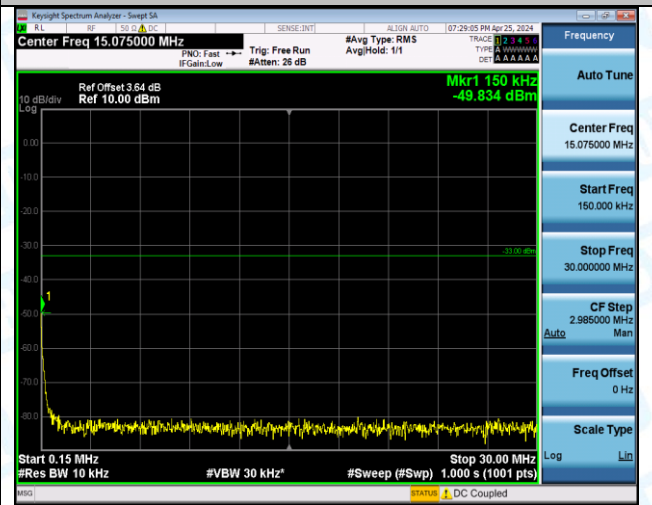

Band66_5MHz_16QAM_132647_1RB#24_0.15~30_0.15~30

Band66_5MHz_16QAM_132647_1RB#24_1000~3000_1000~3000