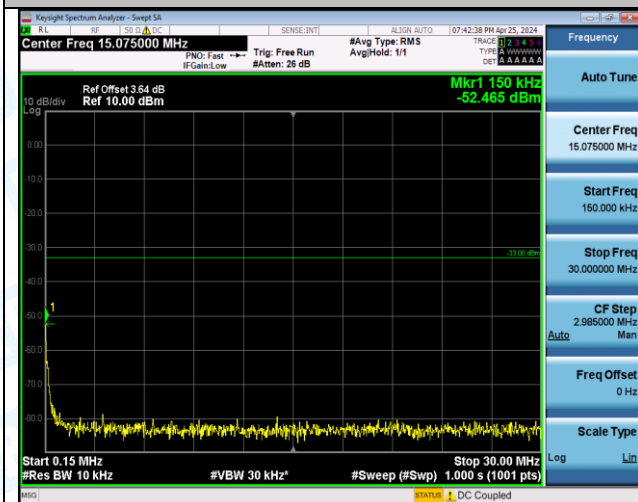

Band66_10MHz_QPSK_132322_1RB#0_0.15~30_0.15~30

Band66_10MHz_QPSK_132322_1RB#0_1000~3000_1000~3000