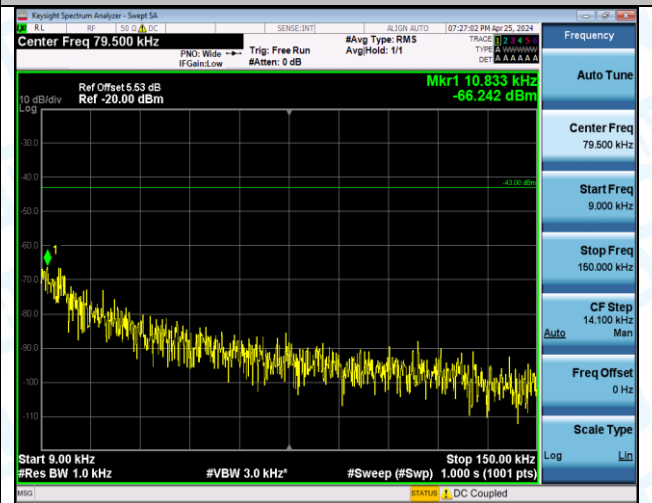

Band66\_5MHz\_16QAM\_132322\_25RB#0\_30-1000\_30-1000

Band66\_5MHz\_16QAM\_132322\_25RB#0\_1000-3000\_1000-3000

Band66\_5MHz\_16QAM\_132322\_25RB#0\_3000~20000\_3000~20000

Band66\_5MHz\_16QAM\_132647\_1RB#0\_0.009~0.15\_0.009~0.15