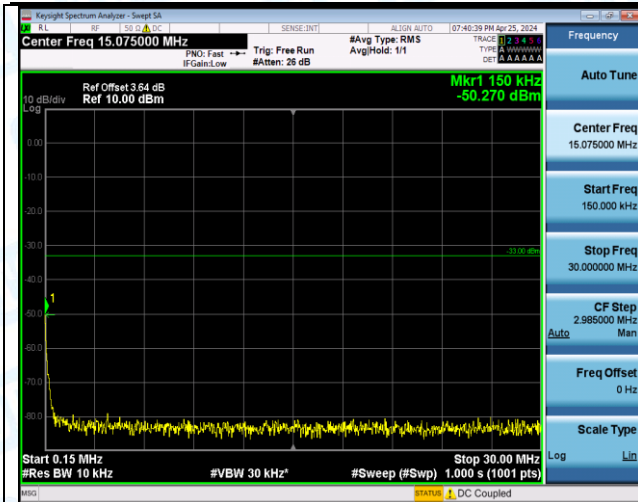

Band66_10MHz_QPSK_132022_1RB#49_0.15~30_0.15~30

Band66_10MHz_QPSK_132022_1RB#49_1000~3000_1000~3000