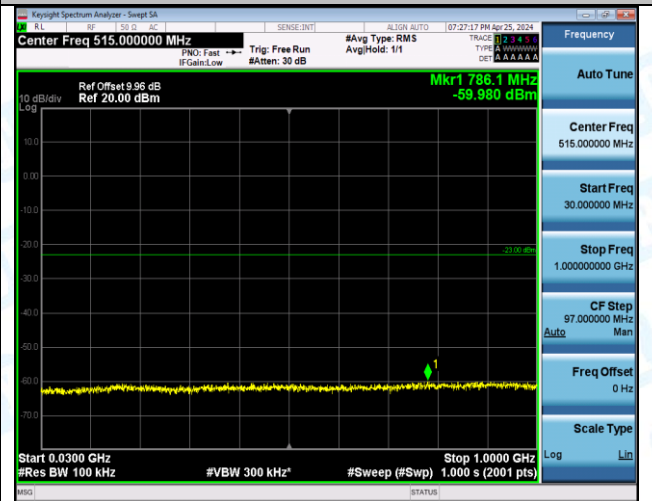

Band66_5MHz_16QAM_132647_1RB#0_30~1000_30~1000

Band66_5MHz_16QAM_132647_1RB#0_3000~20000_3000~20000