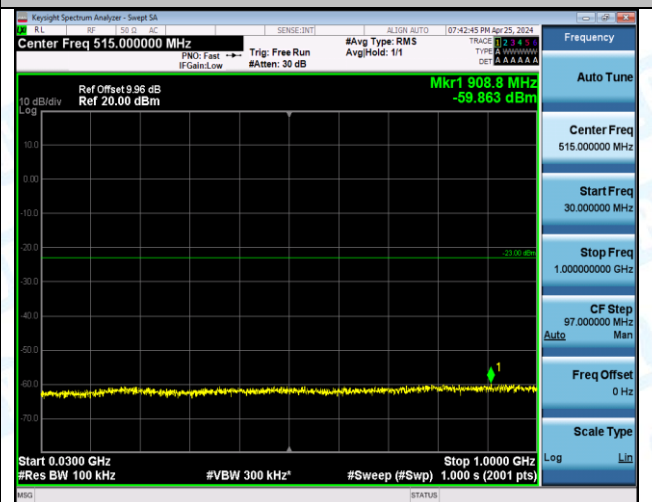

Band66_10MHz_QPSK_132322_1RB#0_30~1000_30~1000

Band66_10MHz_QPSK_132322_1RB#0_3000~20000_3000~20000