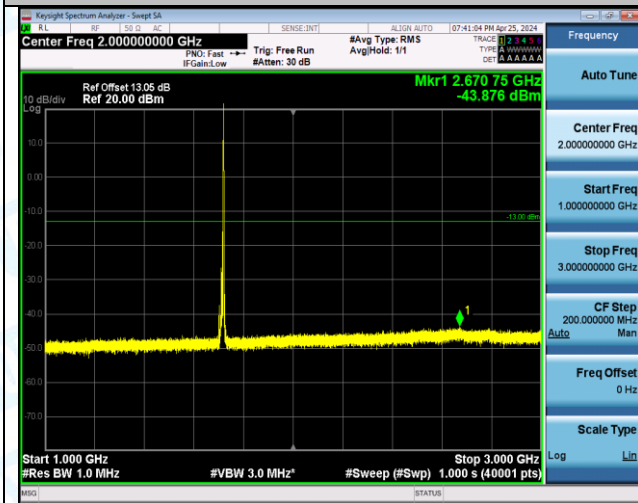

Band66\_10MHz\_QPSK\_132022\_1RB#49\_0.15~30\_0.15~30

Band66\_10MHz\_QPSK\_132022\_1RB#49\_30~1000\_30~1000

Band66\_10MHz\_QPSK\_132022\_1RB#49\_1000~3000\_1000~3000

Band66\_10MHz\_QPSK\_132022\_1RB#49\_3000~20000\_3000~20000