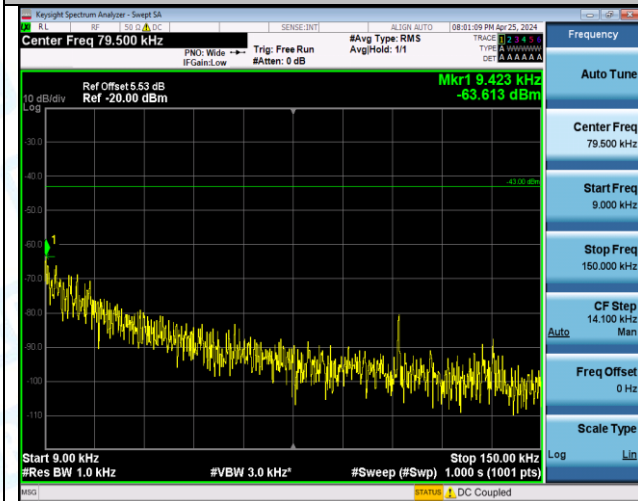

Band66_10MHz_QPSK_132022_50RB#0_0.009~0.15_0.009~0.15

Band66_10MHz_QPSK_132022_50RB#0_30~1000_30~1000