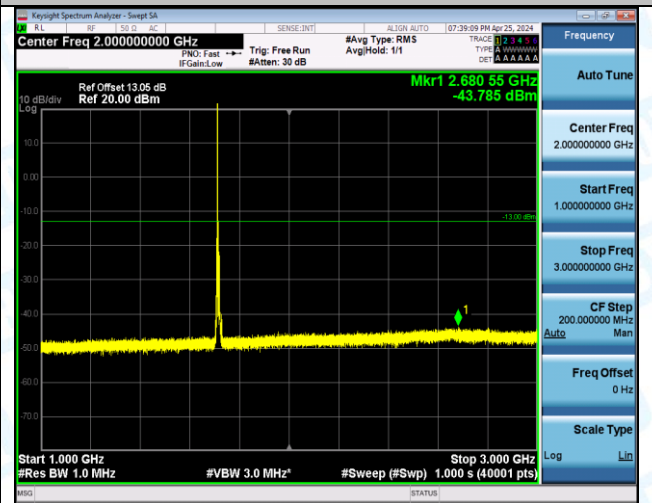

Band66_10MHz_QPSK_132022_1RB#0_1000~3000_1000~3000

Band66_10MHz_QPSK_132022_1RB#49_0.009~0.15_0.009~0.15