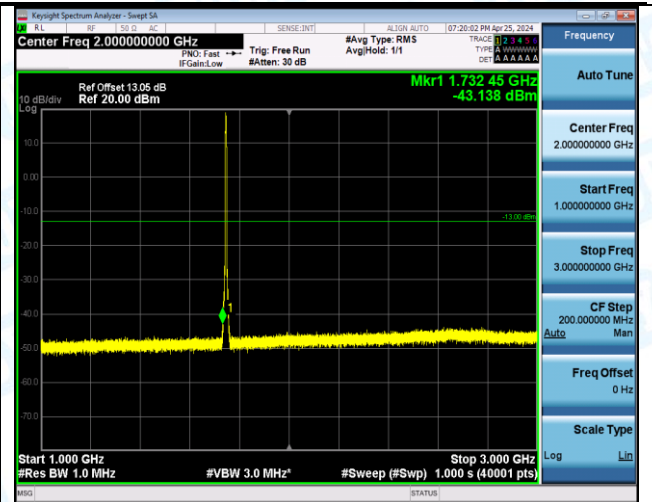

Band66_5MHz_16QAM_132322_25RB#0_1000-3000_1000-3000

Band66_5MHz_16QAM_132647_1RB#0_0.009~0.15_0.009~0.15