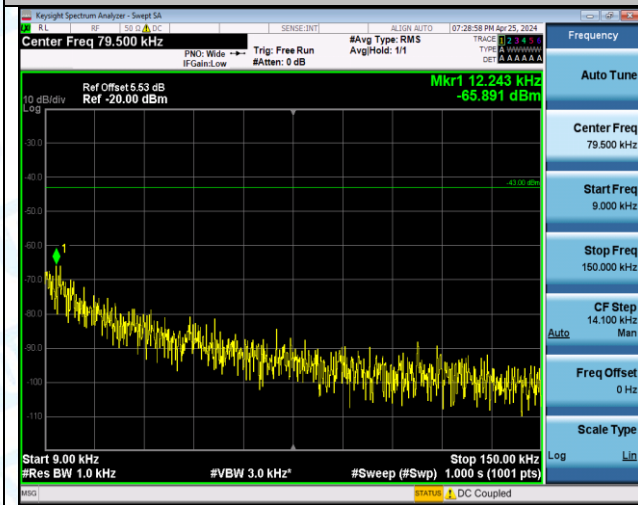

Band66_5MHz_16QAM_132647_1RB#24_0.009~0.15_0.009~0.15

Band66_5MHz_16QAM_132647_1RB#24_30~1000_30~1000