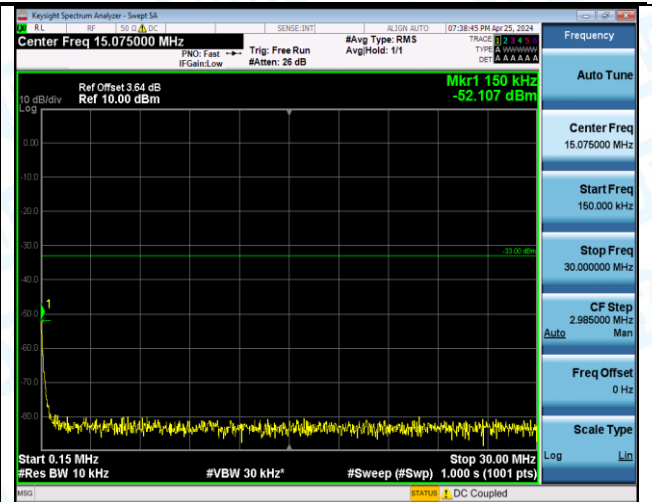

Band66_10MHz_QPSK_132022_1RB#0_0.15~30_0.15~30

Band66_10MHz_QPSK_132022_1RB#0_1000~3000_1000~3000