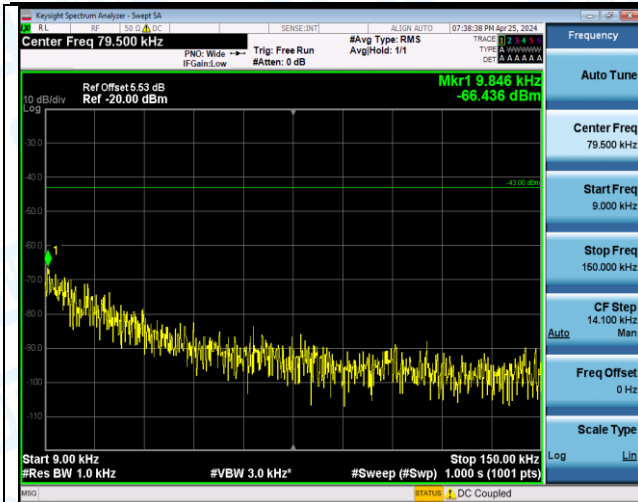

Band66\_5MHz\_16QAM\_132647\_25RB#0\_1000~3000\_1000~3000

Band66\_5MHz\_16QAM\_132647\_25RB#0\_3000~20000\_3000~20000

Band66\_10MHz\_QPSK\_132022\_1RB#0\_0.009~0.15\_0.009~0.15

Band66\_10MHz\_QPSK\_132022\_1RB#0\_0.15~30\_0.15~30