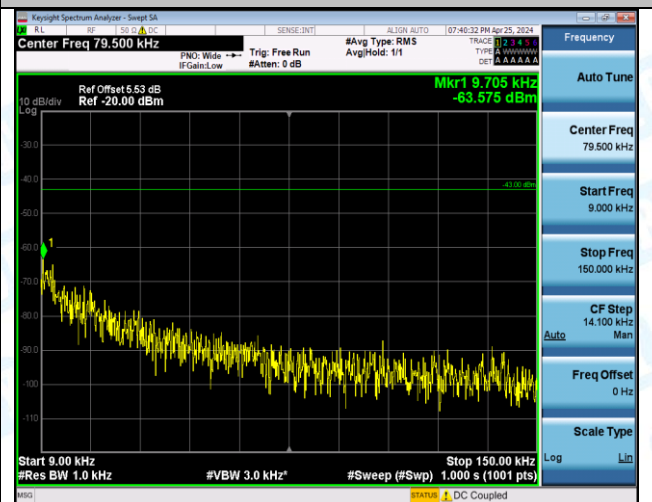

Band66_10MHz_QPSK_132022_1RB#49_0.009~0.15_0.009~0.15

Band66_10MHz_QPSK_132022_1RB#49_30~1000_30~1000