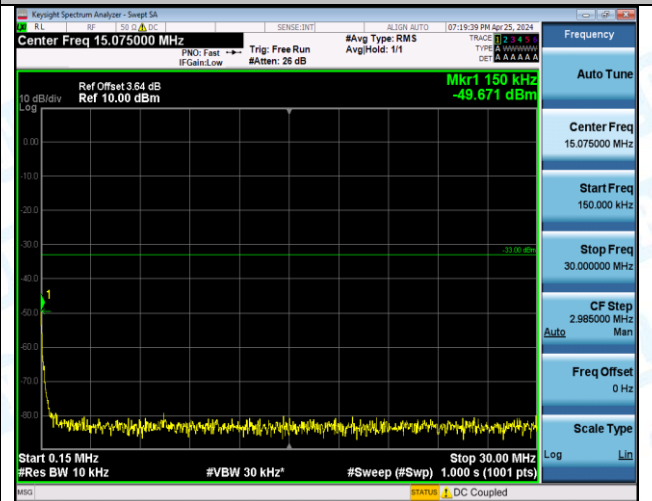

Band66_5MHz_16QAM_132322_25RB#0_0.15-30_0.15-30

Band66_5MHz_16QAM_132322_25RB#0_1000-3000_1000-3000