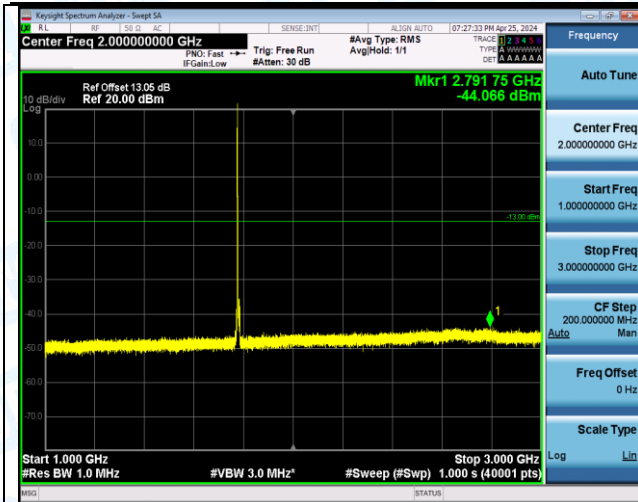

Band66_5MHz_16QAM_132647_1RB#0_1000~3000_1000~3000

Band66_5MHz_16QAM_132647_1RB#24_0.009~0.15_0.009~0.15