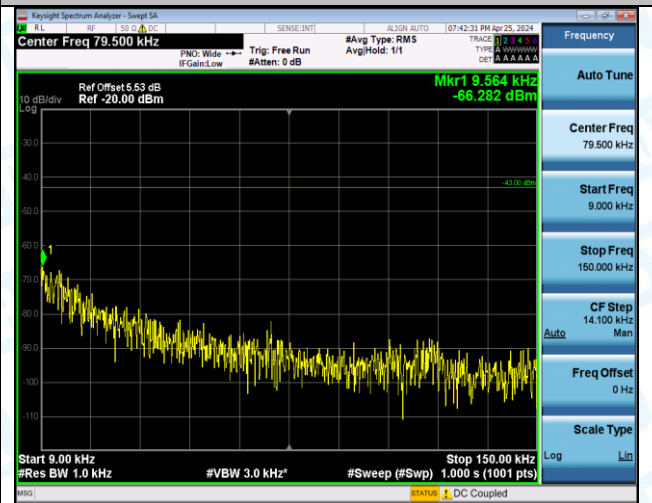

Band66_10MHz_QPSK_132322_1RB#0_0.009~0.15_0.009~0.15

Band66_10MHz_QPSK_132322_1RB#0_30~1000_30~1000