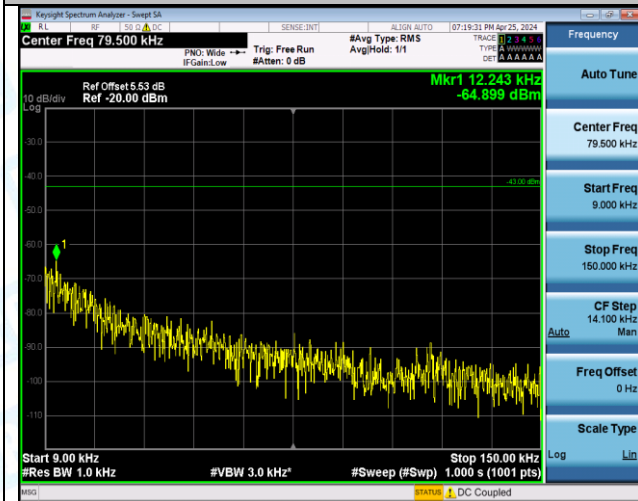

Band66\_5MHz\_16QAM\_132322\_1RB#24\_1000-3000\_1000-3000

Band66\_5MHz\_16QAM\_132322\_1RB#24\_3000-20000\_3000-20000

Band66\_5MHz\_16QAM\_132322\_25RB#0\_0.009-0.15\_0.009-0.15

Band66\_5MHz\_16QAM\_132322\_25RB#0\_0.15-30\_0.15-30