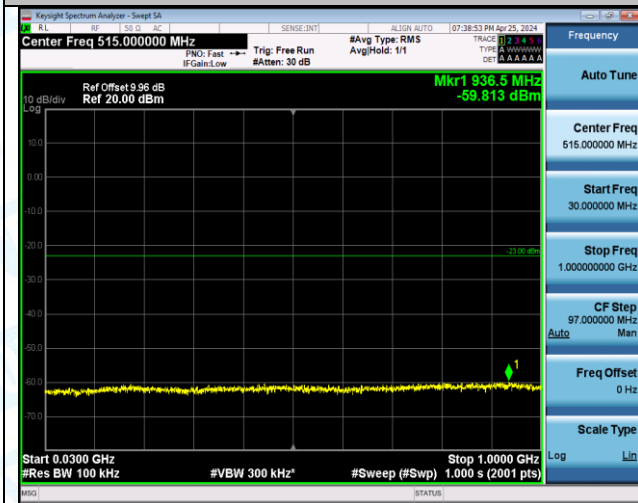

Band66_10MHz_QPSK_132022_1RB#0_30~1000_30~1000

Band66_10MHz_QPSK_132022_1RB#0_3000~20000_3000~20000