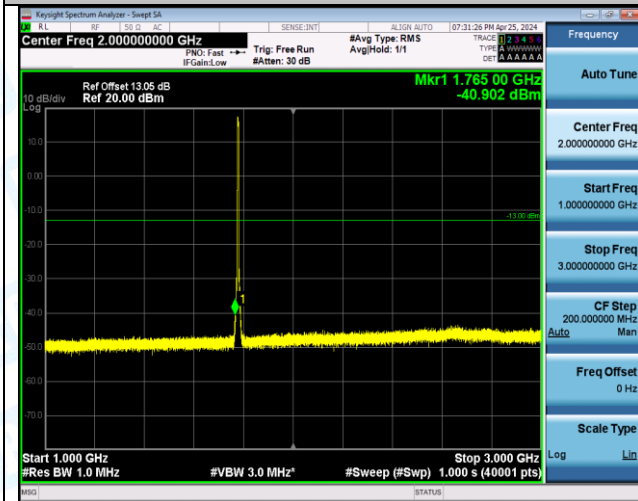

Band66_5MHz_16QAM_132647_25RB#0_1000~3000_1000~3000

Band66_10MHz_QPSK_132022_1RB#0_0.009~0.15_0.009~0.15