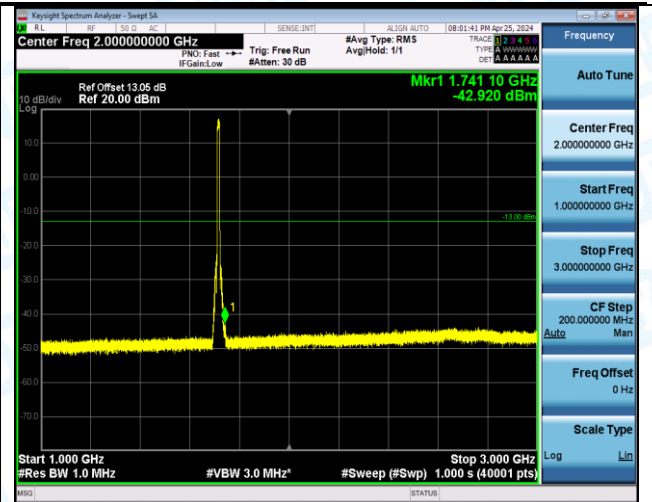

Band66_10MHz_QPSK_132022_50RB#0_1000~3000_1000~3000

Band66_10MHz_QPSK_132322_1RB#0_0.009~0.15_0.009~0.15