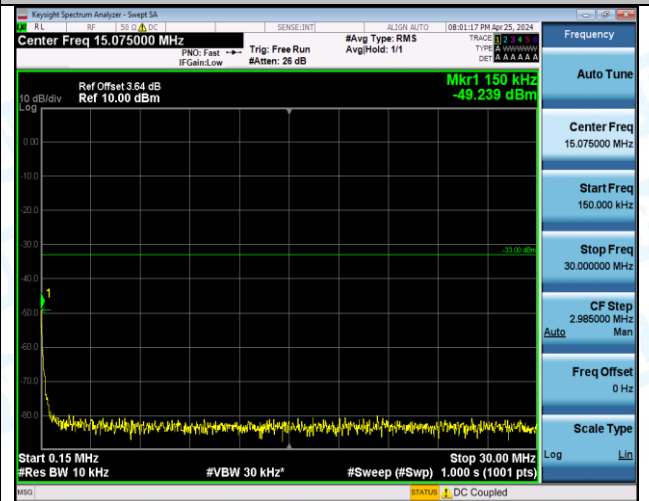

Band66_10MHz_QPSK_132022_50RB#0_0.15~30_0.15~30

Band66_10MHz_QPSK_132022_50RB#0_1000~3000_1000~3000