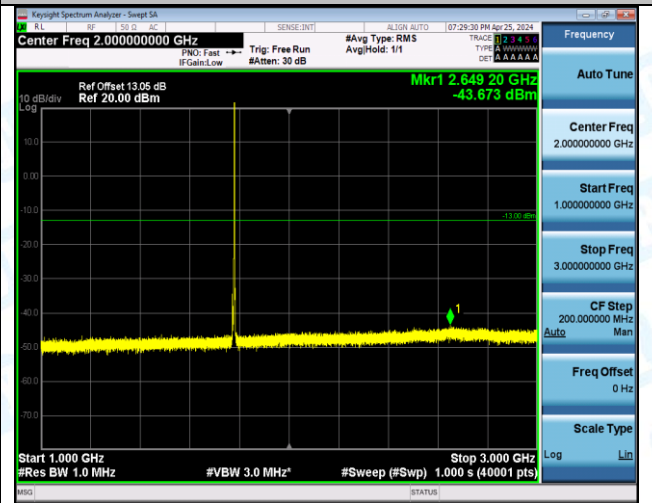

Band66_5MHz_16QAM_132647_1RB#24_1000~3000_1000~3000

Band66_5MHz_16QAM_132647_25RB#0_0.009~0.15_0.009~0.15