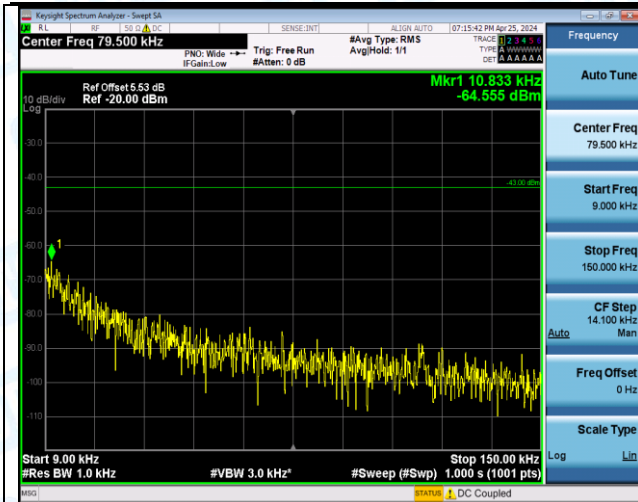

Band66_5MHz_16QAM_132322_1RB#0_0.009~0.15_0.009~0.15

Band66_5MHz_16QAM_132322_1RB#0_30~1000_30~1000