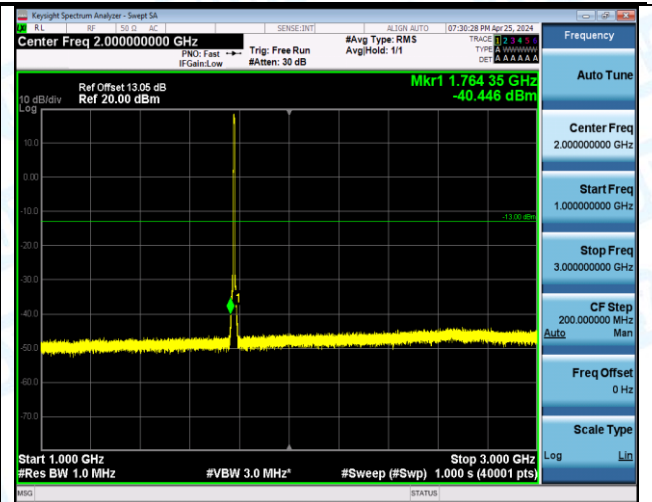

Band66_5MHz_QPSK_132647_25RB#0_0.15~30_0.15~30

Band66_5MHz_QPSK_132647_25RB#0_30~1000_30~1000

Band66_5MHz_QPSK_132647_25RB#0_1000~3000_1000~3000

Band66_5MHz_QPSK_132647_25RB#0_3000~20000_3000~20000

Band66_5MHz_16QAM_131997_1RB#0_0.009~0.15_0.009~0.15