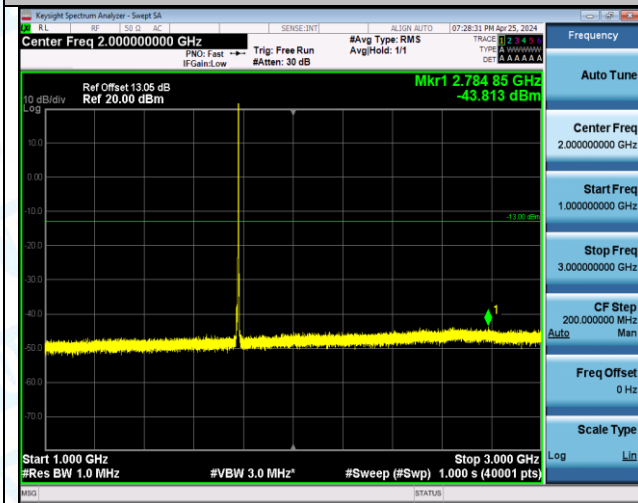

Band66_5MHz_QPSK_132647_1RB#24_1000~3000_1000~3000

Band66_5MHz_QPSK_132647_25RB#0_0.009~0.15_0.009~0.15