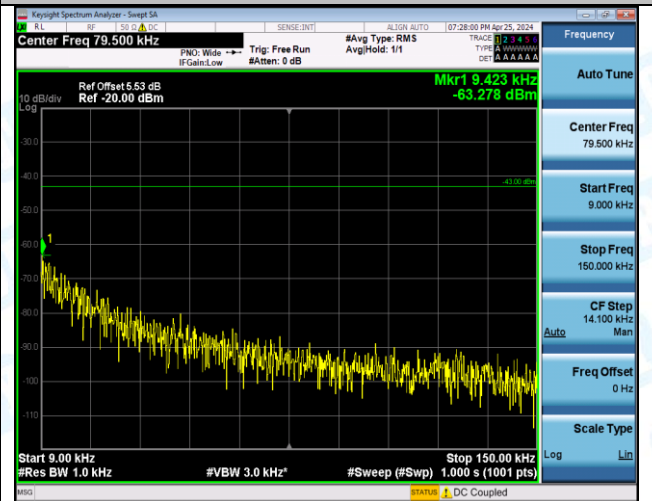

Band66_5MHz_QPSK_132647_1RB#0_30-1000_30-1000

Band66_5MHz_QPSK_132647_1RB#0_1000-3000_1000-3000

Band66_5MHz_QPSK_132647_1RB#0_3000-20000_3000-20000

Band66_5MHz_QPSK_132647_1RB#24_0.009-0.15_0.009-0.15

Band66_5MHz_QPSK_132647_1RB#24_0.15-30_0.15-30