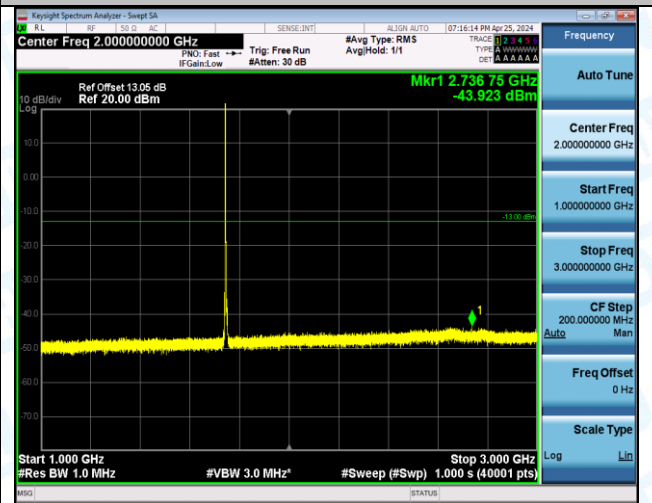

Band66_5MHz_16QAM_132322_1RB#0_0.15~30_0.15~30

Band66_5MHz_16QAM_132322_1RB#0_30~1000_30~1000

Band66_5MHz_16QAM_132322_1RB#0_1000~3000_1000~3000

Band66_5MHz_16QAM_132322_1RB#0_3000~20000_3000~20000

Band66_5MHz_16QAM_132322_1RB#24_0.009~0.15_0.009~0.15