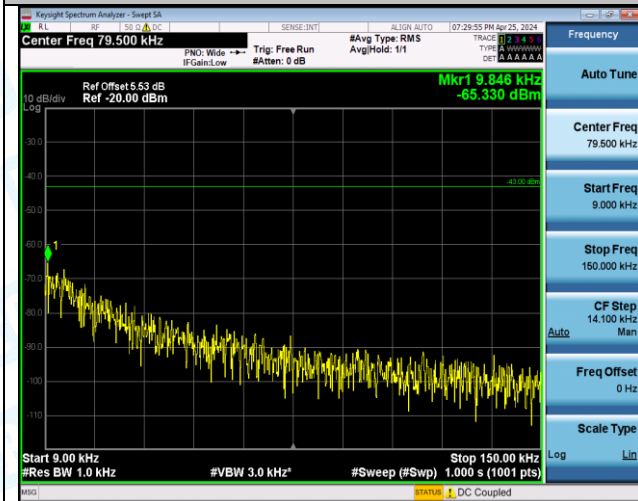

Band66_5MHz_QPSK_132647_25RB#0_0.009~0.15_0.009~0.15

Band66_5MHz_QPSK_132647_25RB#0_30~1000_30~1000