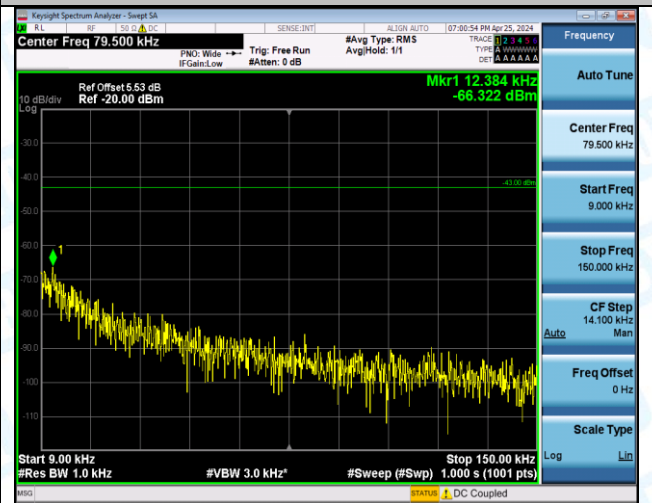

Band66_5MHz_16QAM_131997_1RB#0_0.009~0.15_0.009~0.15

Band66_5MHz_16QAM_131997_1RB#0_30~1000_30~1000