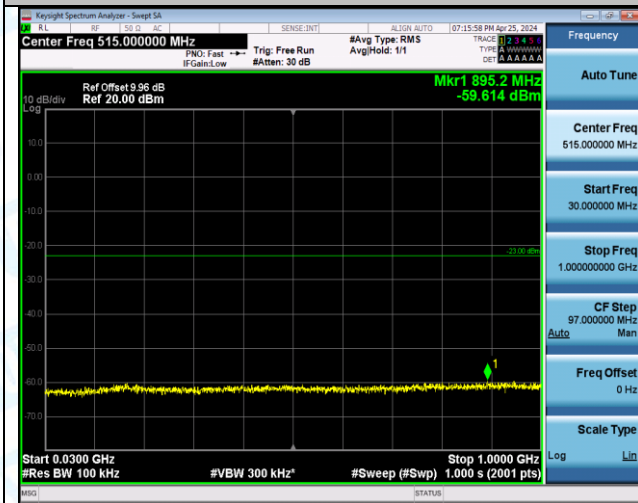

Band66_5MHz_16QAM_132322_1RB#0_30~1000_30~1000

Band66_5MHz_16QAM_132322_1RB#0_3000~20000_3000~20000