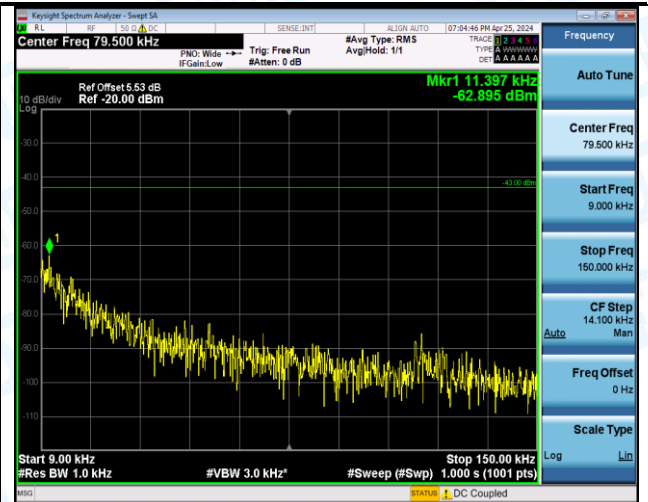

Band66_5MHz_16QAM_131997_25RB#0_0.009-0.15_0.009-0.15

Band66_5MHz_16QAM_131997_25RB#0_30~1000_30~1000