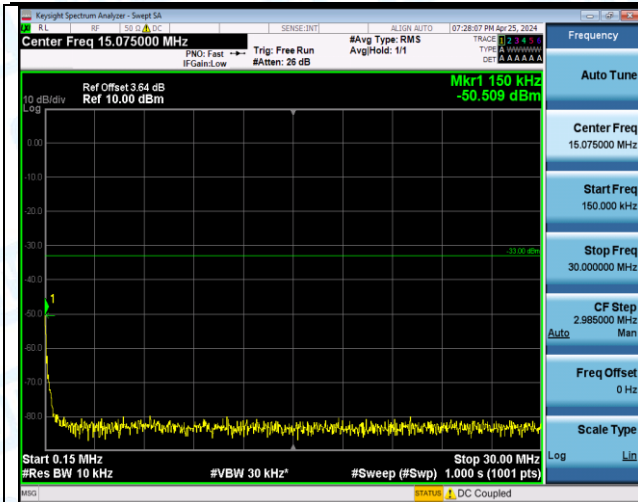

Band66_5MHz_QPSK_132647_1RB#24_0.15-30_0.15-30

Band66_5MHz_QPSK_132647_1RB#24_1000~3000_1000~3000