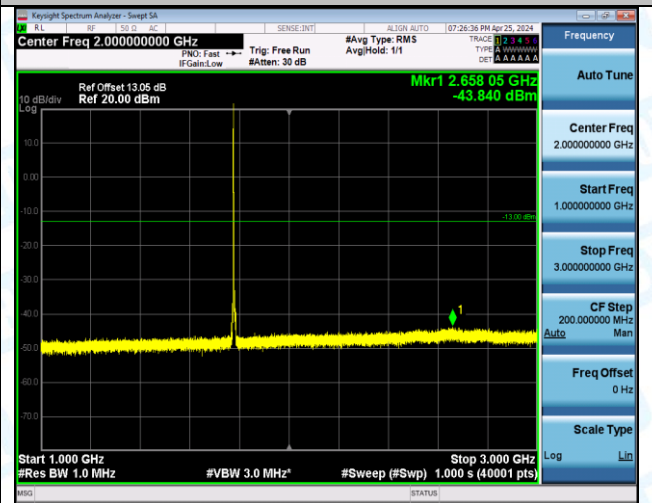

Band66_5MHz_QPSK_132647_1RB#0_30-1000_30-1000

Band66_5MHz_QPSK_132647_1RB#0_1000-3000_1000-3000

Band66_5MHz_QPSK_132647_1RB#0_3000-20000_3000-20000

Band66_5MHz_QPSK_132647_1RB#24_0.009-0.15_0.009-0.15

Band66_5MHz_QPSK_132647_1RB#24_0.15-30_0.15-30