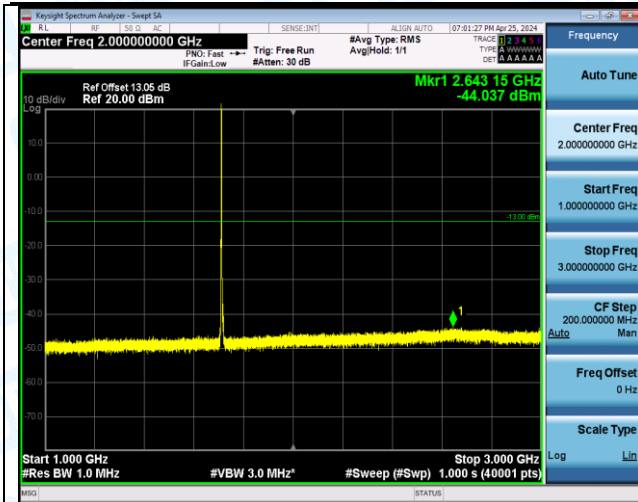

Band66_5MHz_16QAM_131997_1RB#0_0.15~30_0.15~30

Band66_5MHz_16QAM_131997_1RB#0_30~1000_30~1000

Band66_5MHz_16QAM_131997_1RB#0_1000~3000_1000~3000

Band66_5MHz_16QAM_131997_1RB#0_3000~20000_3000~20000

Band66_5MHz_16QAM_131997_1RB#24_0.009-0.15_0.009-0.15