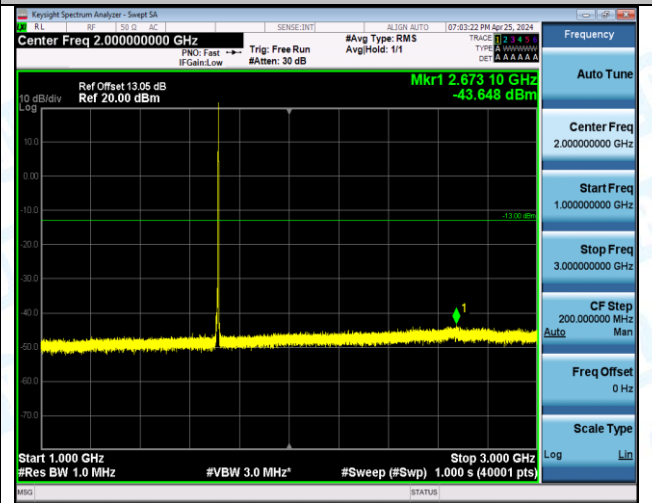

Band66_5MHz_16QAM_131997_1RB#24_0.15-30_0.15-30

Band66_5MHz_16QAM_131997_1RB#24_30-1000_30-1000

Band66_5MHz_16QAM_131997_1RB#24_1000-3000_1000-3000

Band66_5MHz_16QAM_131997_1RB#24_3000-20000_3000-20000

Band66_5MHz_16QAM_131997_25RB#0_0.009-0.15_0.009-0.15