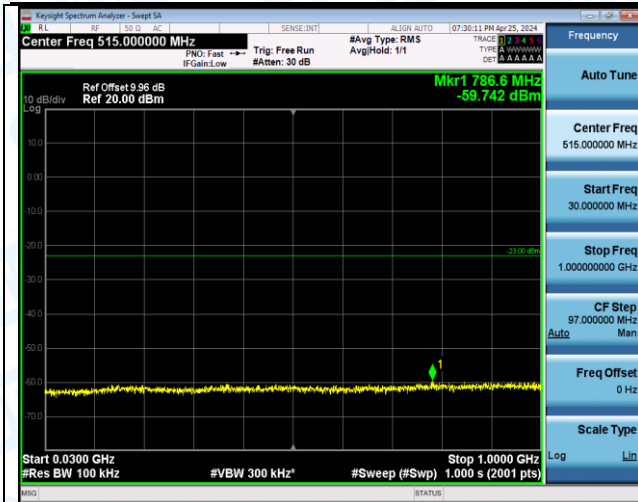

Band66_5MHz_QPSK_132647_25RB#0_30~1000_30~1000

Band66_5MHz_QPSK_132647_25RB#0_3000~20000_3000~20000