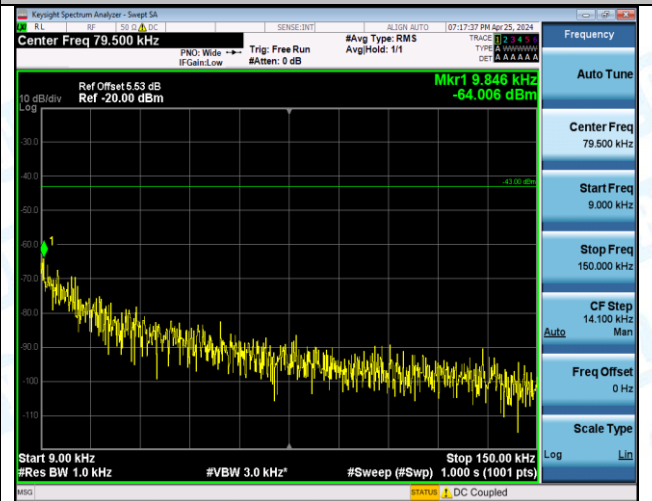

Band66_5MHz_16QAM_132322_1RB#24_0.009~0.15_0.009~0.15

Band66_5MHz_16QAM_132322_1RB#24_30~1000_30~1000