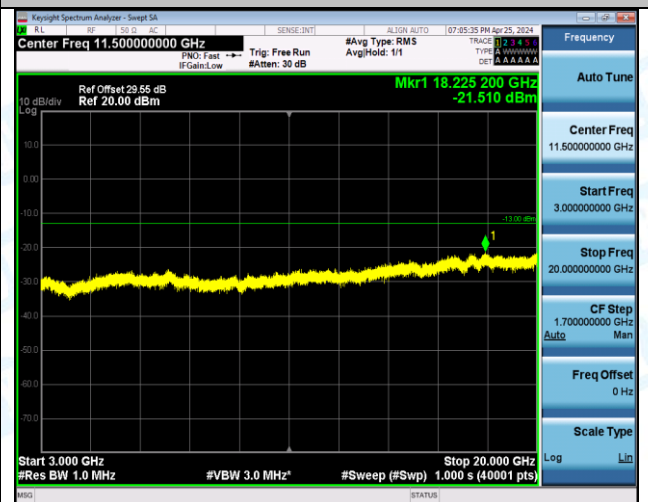

Band66_5MHz_16QAM_131997_25RB#0_0.15~30_0.15~30

Band66_5MHz_16QAM_131997_25RB#0_30~1000_30~1000

Band66_5MHz_16QAM_131997_25RB#0_1000~3000_1000~3000

Band66_5MHz_16QAM_131997_25RB#0_3000~20000_3000~20000

Band66_5MHz_16QAM_132322_1RB#0_0.009~0.15_0.009~0.15