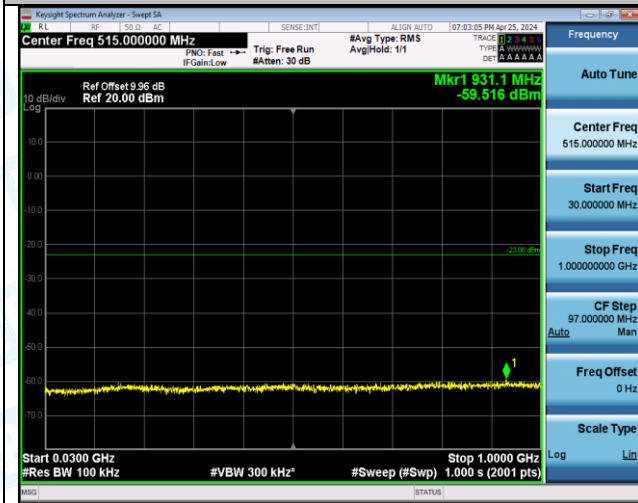

Band66_5MHz_16QAM_131997_1RB#24_30-1000_30-1000

Band66_5MHz_16QAM_131997_1RB#24_3000-20000_3000-20000