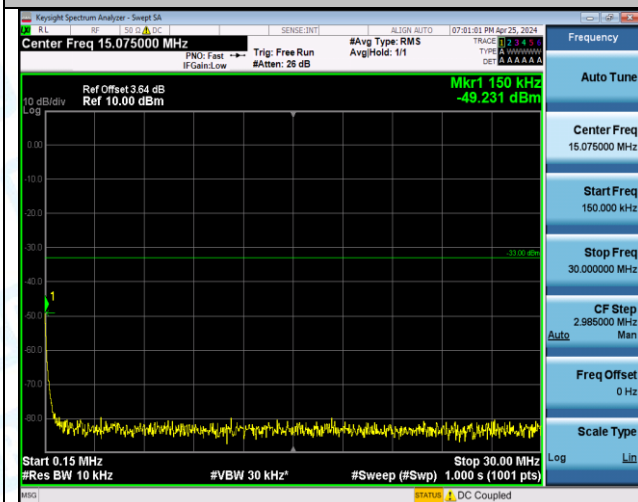

Band66_5MHz_16QAM_131997_1RB#0_0.15~30_0.15~30

Band66_5MHz_16QAM_131997_1RB#0_1000~3000_1000~3000