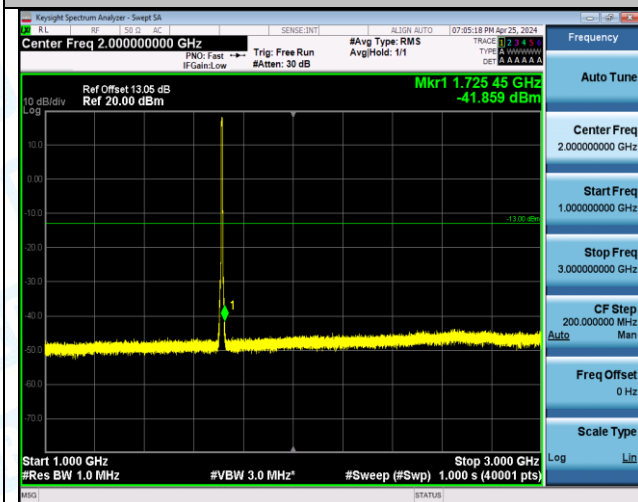

Band66_5MHz_16QAM_131997_25RB#0_0.15~30_0.15~30

Band66_5MHz_16QAM_131997_25RB#0_30~1000_30~1000

Band66_5MHz_16QAM_131997_25RB#0_1000~3000_1000~3000

Band66_5MHz_16QAM_131997_25RB#0_3000~20000_3000~20000

Band66_5MHz_16QAM_132322_1RB#0_0.009~0.15_0.009~0.15