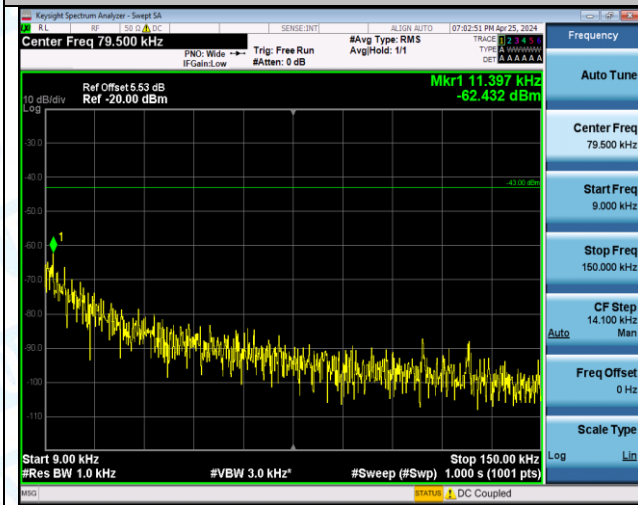

Band66_5MHz_16QAM_131997_1RB#24_0.009-0.15_0.009-0.15

Band66_5MHz_16QAM_131997_1RB#24_30-1000_30-1000