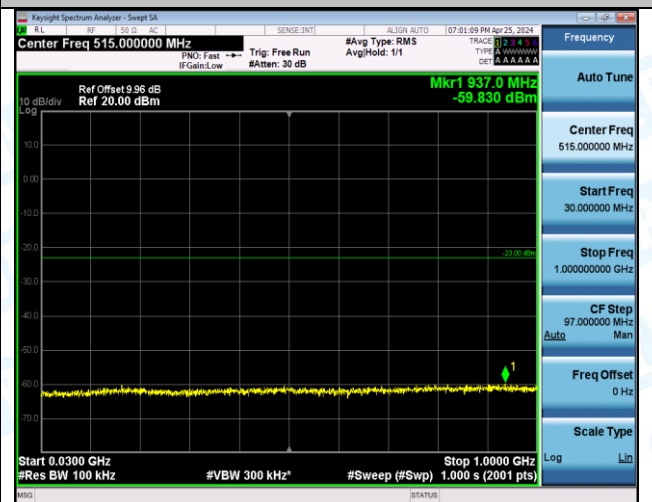

Band66_5MHz_16QAM_131997_1RB#0_30~1000_30~1000

Band66_5MHz_16QAM_131997_1RB#0_3000~20000_3000~20000