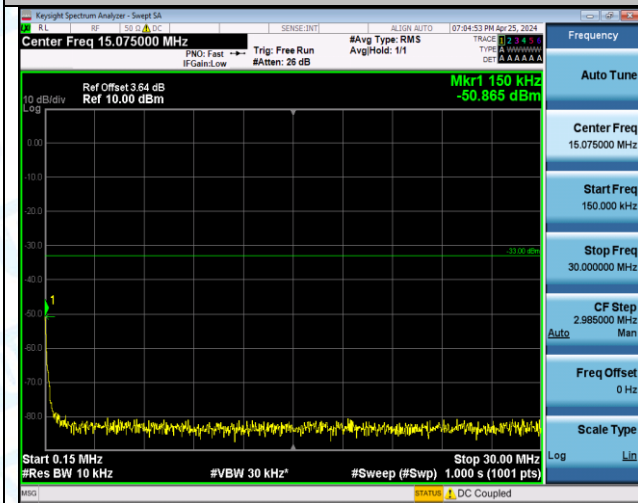

Band66_5MHz_16QAM_131997_25RB#0_0.15~30_0.15~30

Band66_5MHz_16QAM_131997_25RB#0_1000~3000_1000~3000