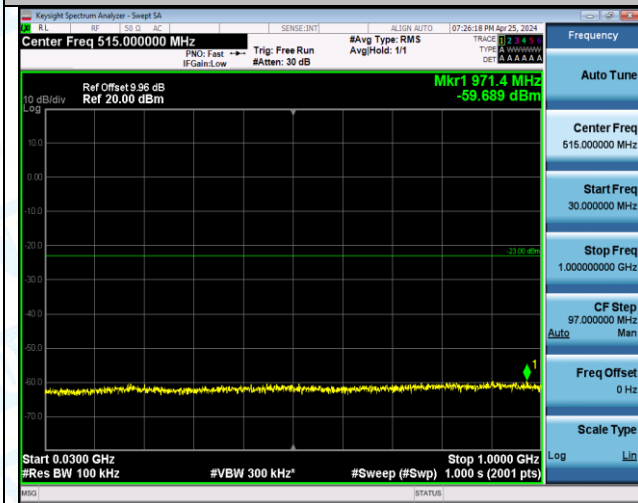

Band66_5MHz_QPSK_132647_1RB#0_30-1000_30-1000

Band66_5MHz_QPSK_132647_1RB#0_1000-3000_1000-3000

Band66_5MHz_QPSK_132647_1RB#0_3000-20000_3000-20000

Band66_5MHz_QPSK_132647_1RB#24_0.009-0.15_0.009-0.15

Band66_5MHz_QPSK_132647_1RB#24_0.15-30_0.15-30