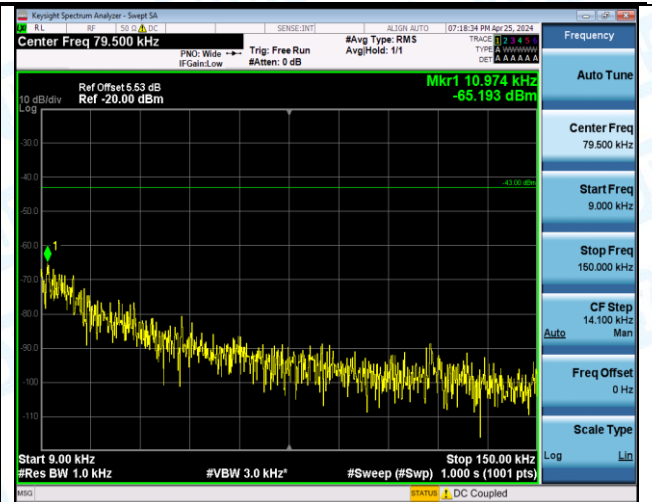

Band66_5MHz_QPSK_132322_25RB#0_0.009~0.15_0.009~0.15

Band66_5MHz_QPSK_132322_25RB#0_30~1000_30~1000