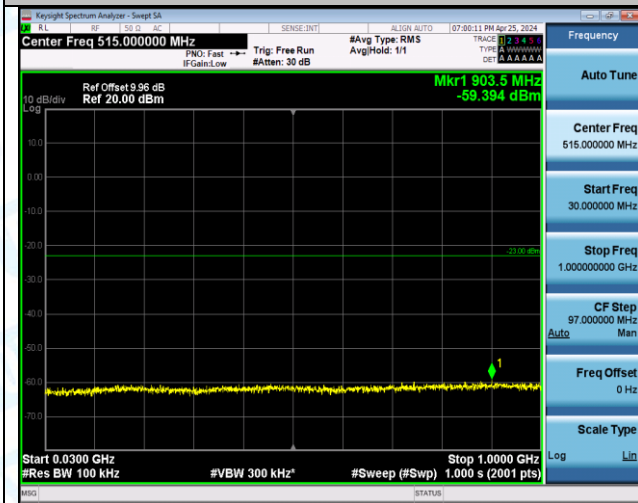

Band66_5MHz_QPSK_131997_1RB#0_0.009~0.15_0.009~0.15

Band66_5MHz_QPSK_131997_1RB#0_0.15~30_0.15~30

Band66_5MHz_QPSK_131997_1RB#0_30-1000_30-1000

Band66_5MHz_QPSK_131997_1RB#0_1000-3000_1000-3000

Band66_5MHz_QPSK_131997_1RB#0_3000-20000_3000-20000