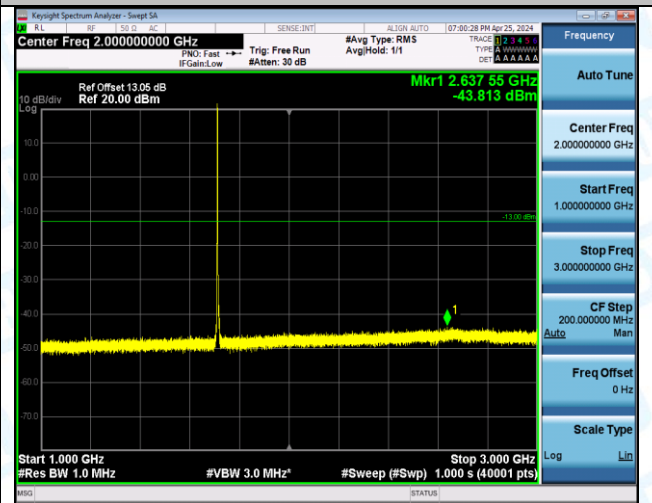

Band66_5MHz_QPSK_131997_1RB#0_0.009~0.15_0.009~0.15

Band66_5MHz_QPSK_131997_1RB#0_0.15~30_0.15~30

Band66_5MHz_QPSK_131997_1RB#0_30-1000_30-1000

Band66_5MHz_QPSK_131997_1RB#0_1000-3000_1000-3000

Band66_5MHz_QPSK_131997_1RB#0_3000-20000_3000-20000