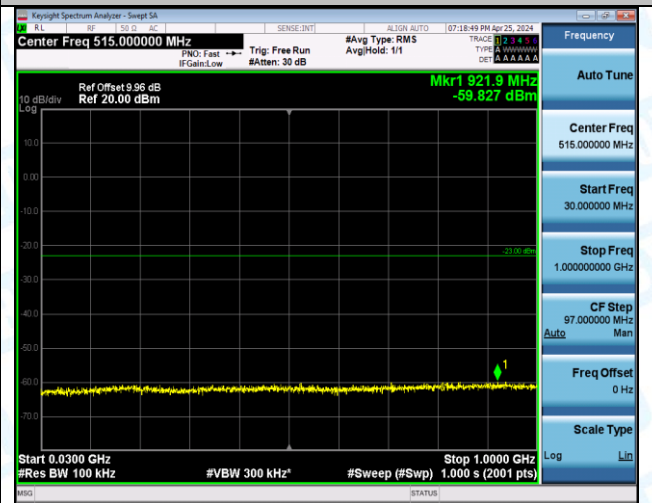

Band66_5MHz_QPSK_132322_25RB#0_30~1000_30~1000

Band66_5MHz_QPSK_132322_25RB#0_3000~20000_3000~20000