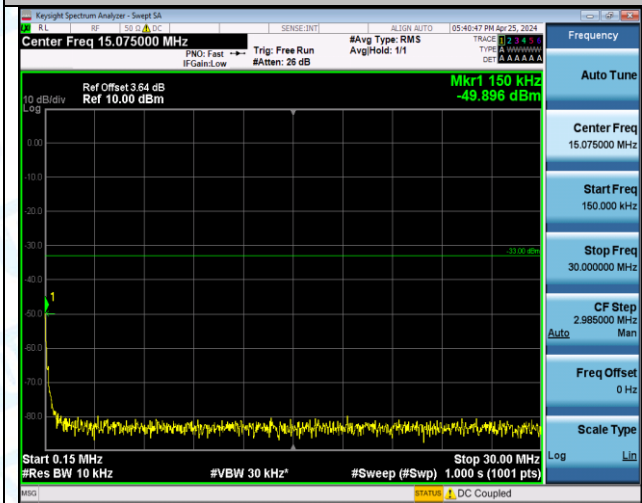

Band66_3MHz_16QAM_132657_15RB#0_0.15~30_0.15~30

Band66_3MHz_16QAM_132657_15RB#0_1000~3000_1000~3000