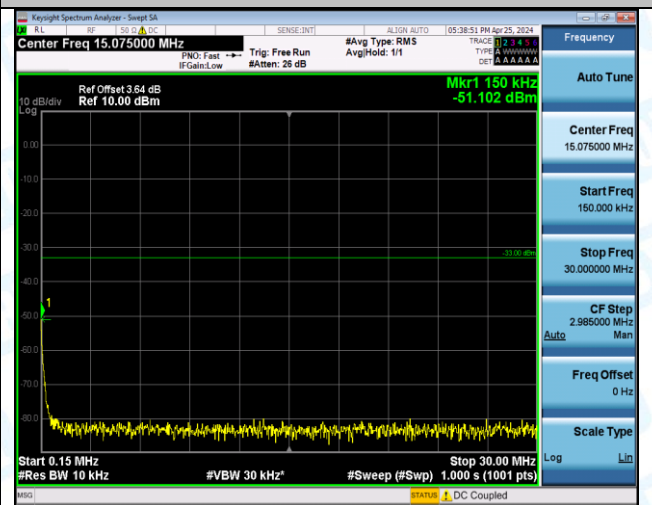

Band66_3MHz_16QAM_132657_1RB#14_0.009-0.15_0.009-0.15

Band66_3MHz_16QAM_132657_1RB#14_0.15-30_0.15-30

Band66_3MHz_16QAM_132657_1RB#14_30-1000_30-1000

Band66_3MHz_16QAM_132657_1RB#14_1000-3000_1000-3000

Band66_3MHz_16QAM_132657_1RB#14_3000-20000_3000-20000