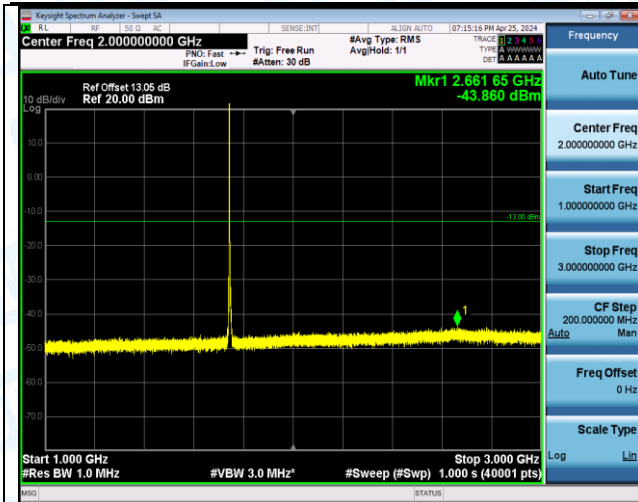

Band66_5MHz_QPSK_132322_1RB#0_0.15~30_0.15~30

Band66_5MHz_QPSK_132322_1RB#0_30~1000_30~1000

Band66_5MHz_QPSK_132322_1RB#0_1000~3000_1000~3000

Band66_5MHz_QPSK_132322_1RB#0_3000~20000_3000~20000

Band66_5MHz_QPSK_132322_1RB#24_0.009~0.15_0.009~0.15