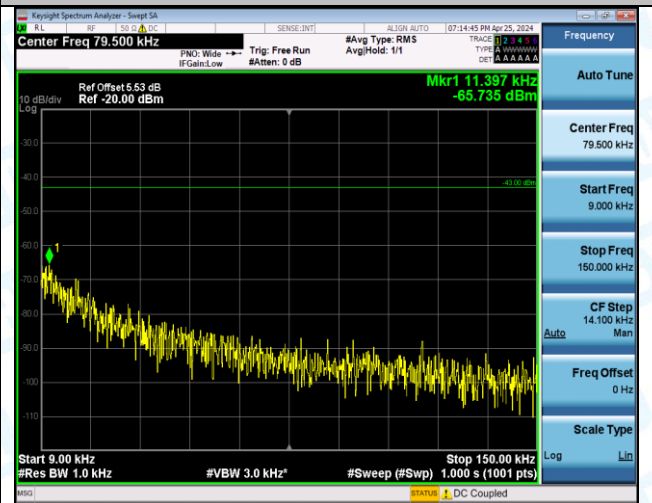

Band66_5MHz_QPSK_132322_1RB#0_0.009~0.15_0.009~0.15

Band66_5MHz_QPSK_132322_1RB#0_30~1000_30~1000