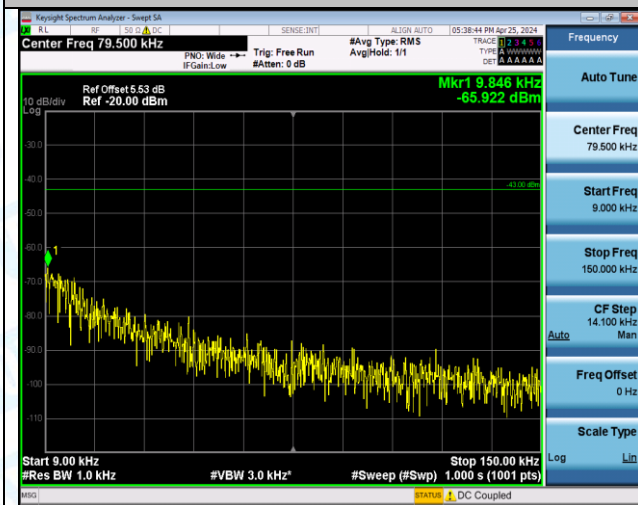

Band66_3MHz_16QAM_132657_1RB#14_0.009-0.15_0.009-0.15

Band66_3MHz_16QAM_132657_1RB#14_0.15-30_0.15-30

Band66_3MHz_16QAM_132657_1RB#14_30-1000_30-1000

Band66_3MHz_16QAM_132657_1RB#14_1000-3000_1000-3000

Band66_3MHz_16QAM_132657_1RB#14_3000-20000_3000-20000