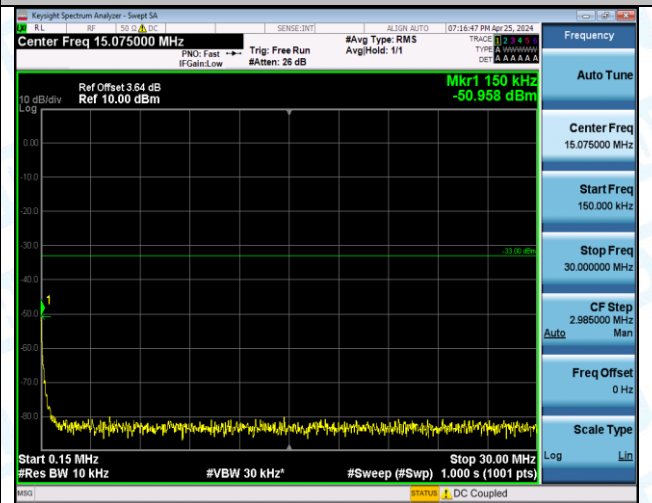

Band66_5MHz_QPSK_132322_1RB#24_0.15~30_0.15~30

Band66_5MHz_QPSK_132322_1RB#24_1000~3000_1000~3000