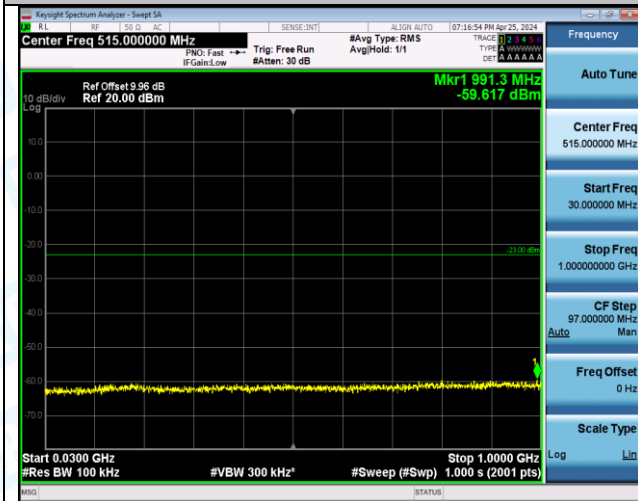

Band66_5MHz_QPSK_132322_1RB#24_30~1000_30~1000

Band66_5MHz_QPSK_132322_1RB#24_3000~20000_3000~20000