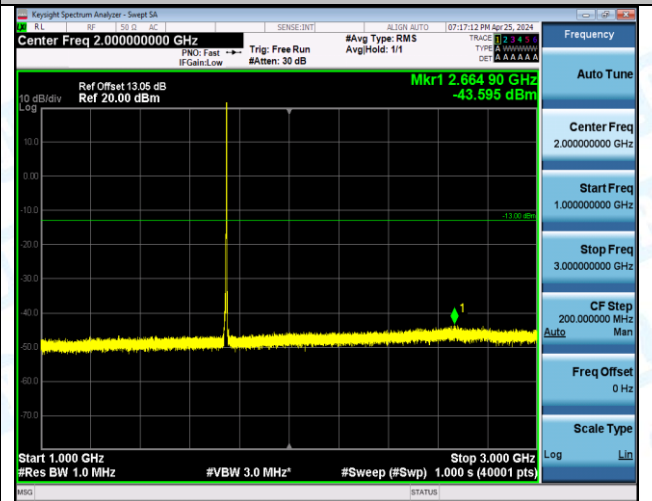

Band66_5MHz_QPSK_132322_1RB#24_0.15~30_0.15~30

Band66_5MHz_QPSK_132322_1RB#24_30~1000_30~1000

Band66_5MHz_QPSK_132322_1RB#24_1000~3000_1000~3000

Band66_5MHz_QPSK_132322_1RB#24_3000~20000_3000~20000

Band66_5MHz_QPSK_132322_25RB#0_0.009~0.15_0.009~0.15