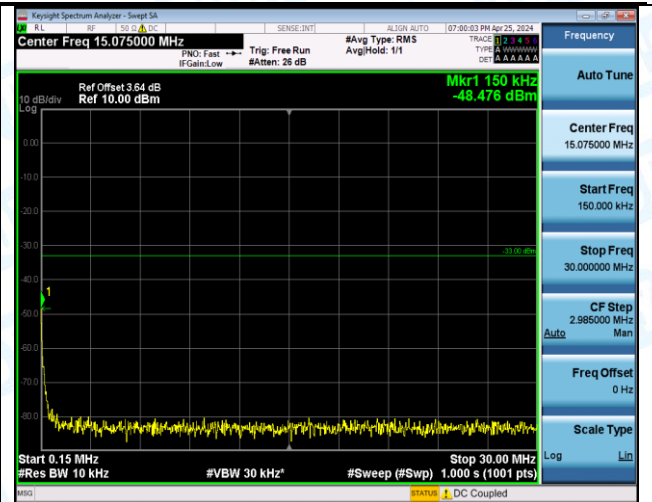

Band66_5MHz_QPSK_131997_1RB#0_0.15~30_0.15~30

Band66_5MHz_QPSK_131997_1RB#0_1000-3000_1000-3000