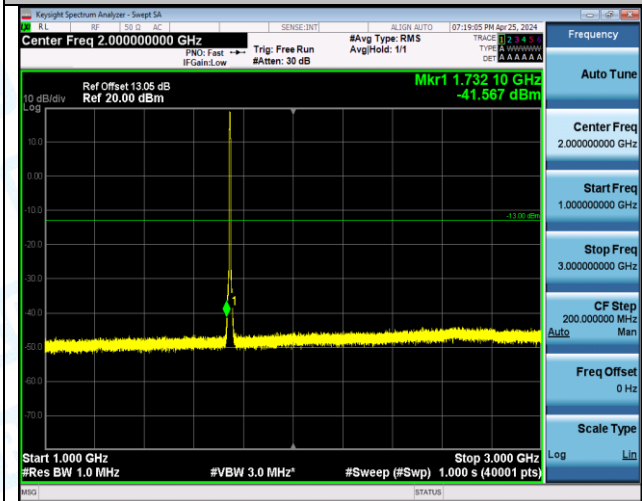

Band66_5MHz_QPSK_132322_25RB#0_1000~3000_1000~3000

Band66_5MHz_QPSK_132647_1RB#0_0.009~0.15_0.009~0.15