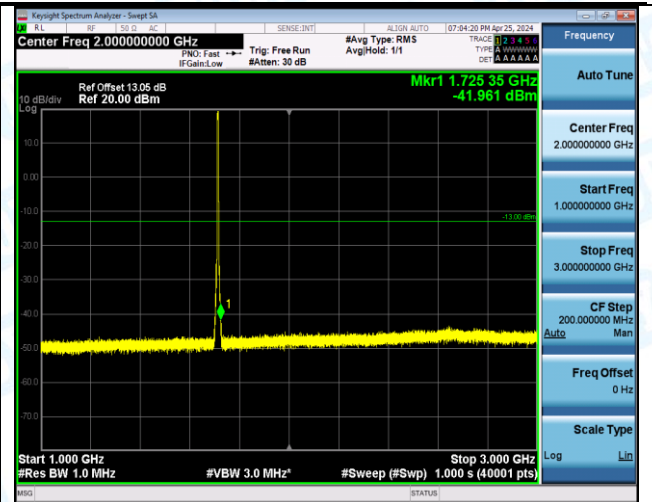

Band66_5MHz_QPSK_131997_1RB#24_0.009-0.15_0.009-0.15

Band66_5MHz_QPSK_131997_1RB#24_0.15-30_0.15-30

Band66_5MHz_QPSK_131997_1RB#24_30-1000_30-1000

Band66_5MHz_QPSK_131997_25RB#0_3000~20000_3000~20000

Band66_5MHz_QPSK_132322_1RB#0_0.009~0.15_0.009~0.15