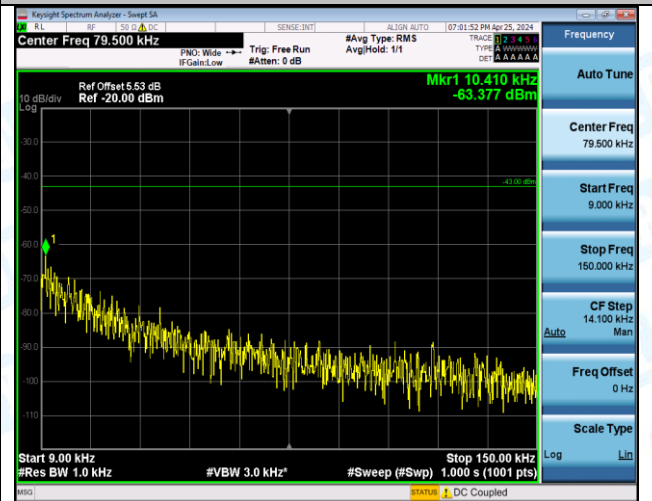

Band66_5MHz_QPSK_131997_1RB#24_0.009-0.15_0.009-0.15

Band66_5MHz_QPSK_131997_1RB#24_30-1000_30-1000