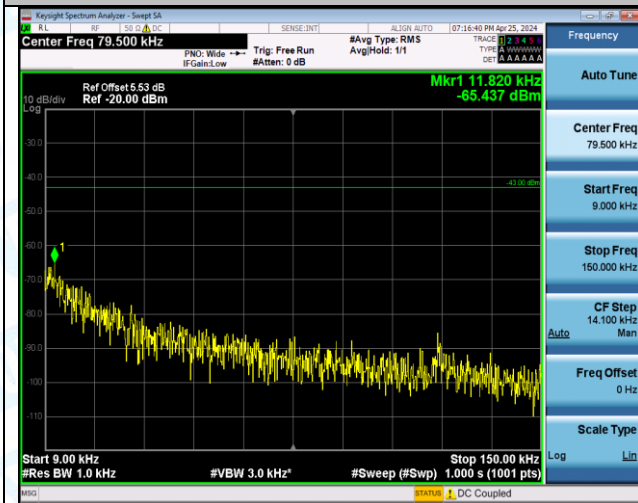

Band66_5MHz_QPSK_132322_1RB#24_0.009~0.15_0.009~0.15

Band66_5MHz_QPSK_132322_1RB#24_30~1000_30~1000