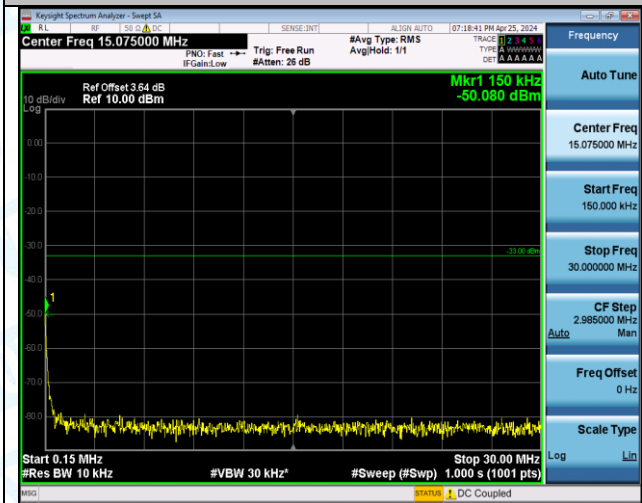

Band66_5MHz_QPSK_132322_25RB#0_0.15~30_0.15~30

Band66_5MHz_QPSK_132322_25RB#0_1000~3000_1000~3000