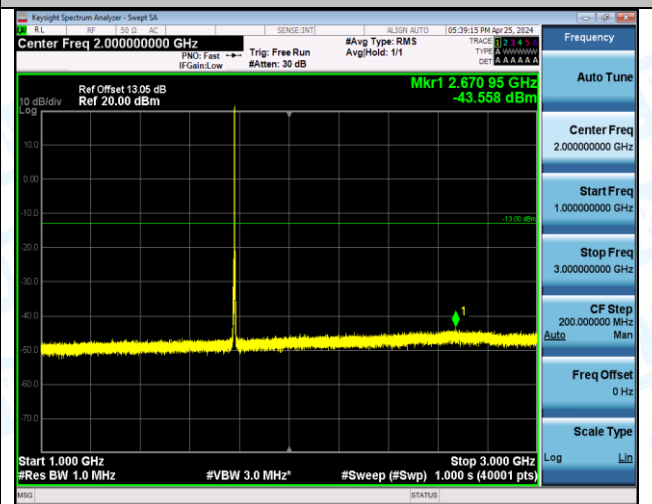

Band66_3MHz_16QAM_132657_1RB#14_0.009-0.15_0.009-0.15

Band66_3MHz_16QAM_132657_1RB#14_0.15-30_0.15-30

Band66_3MHz_16QAM_132657_1RB#14_30-1000_30-1000

Band66_3MHz_16QAM_132657_1RB#14_1000-3000_1000-3000

Band66_3MHz_16QAM_132657_1RB#14_3000-20000_3000-20000