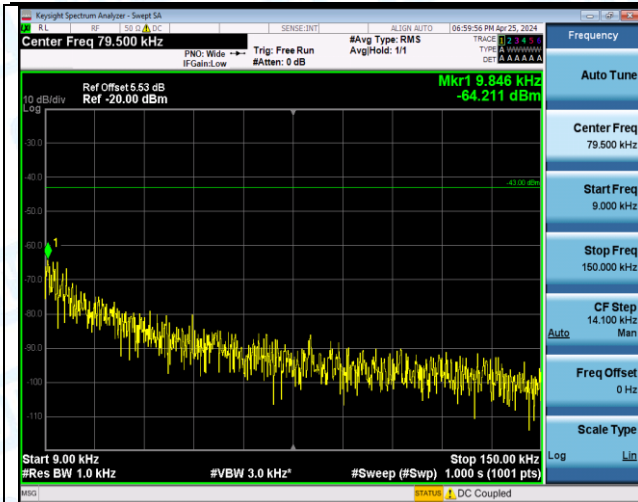

Band66_5MHz_QPSK_131997_1RB#0_0.009~0.15_0.009~0.15

Band66_5MHz_QPSK_131997_1RB#0_30-1000_30-1000