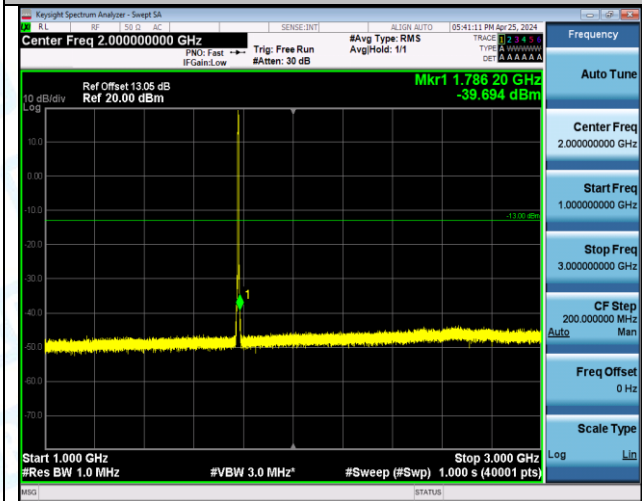

Band66_3MHz_16QAM_132657_15RB#0_0.009-0.15_0.009-0.15

Band66_3MHz_16QAM_132657_15RB#0_0.15~30_0.15~30

Band66_3MHz_16QAM_132657_15RB#0_30~1000_30~1000

Band66_3MHz_16QAM_132657_15RB#0_1000~3000_1000~3000

Band66_3MHz_16QAM_132657_15RB#0_3000~20000_3000~20000