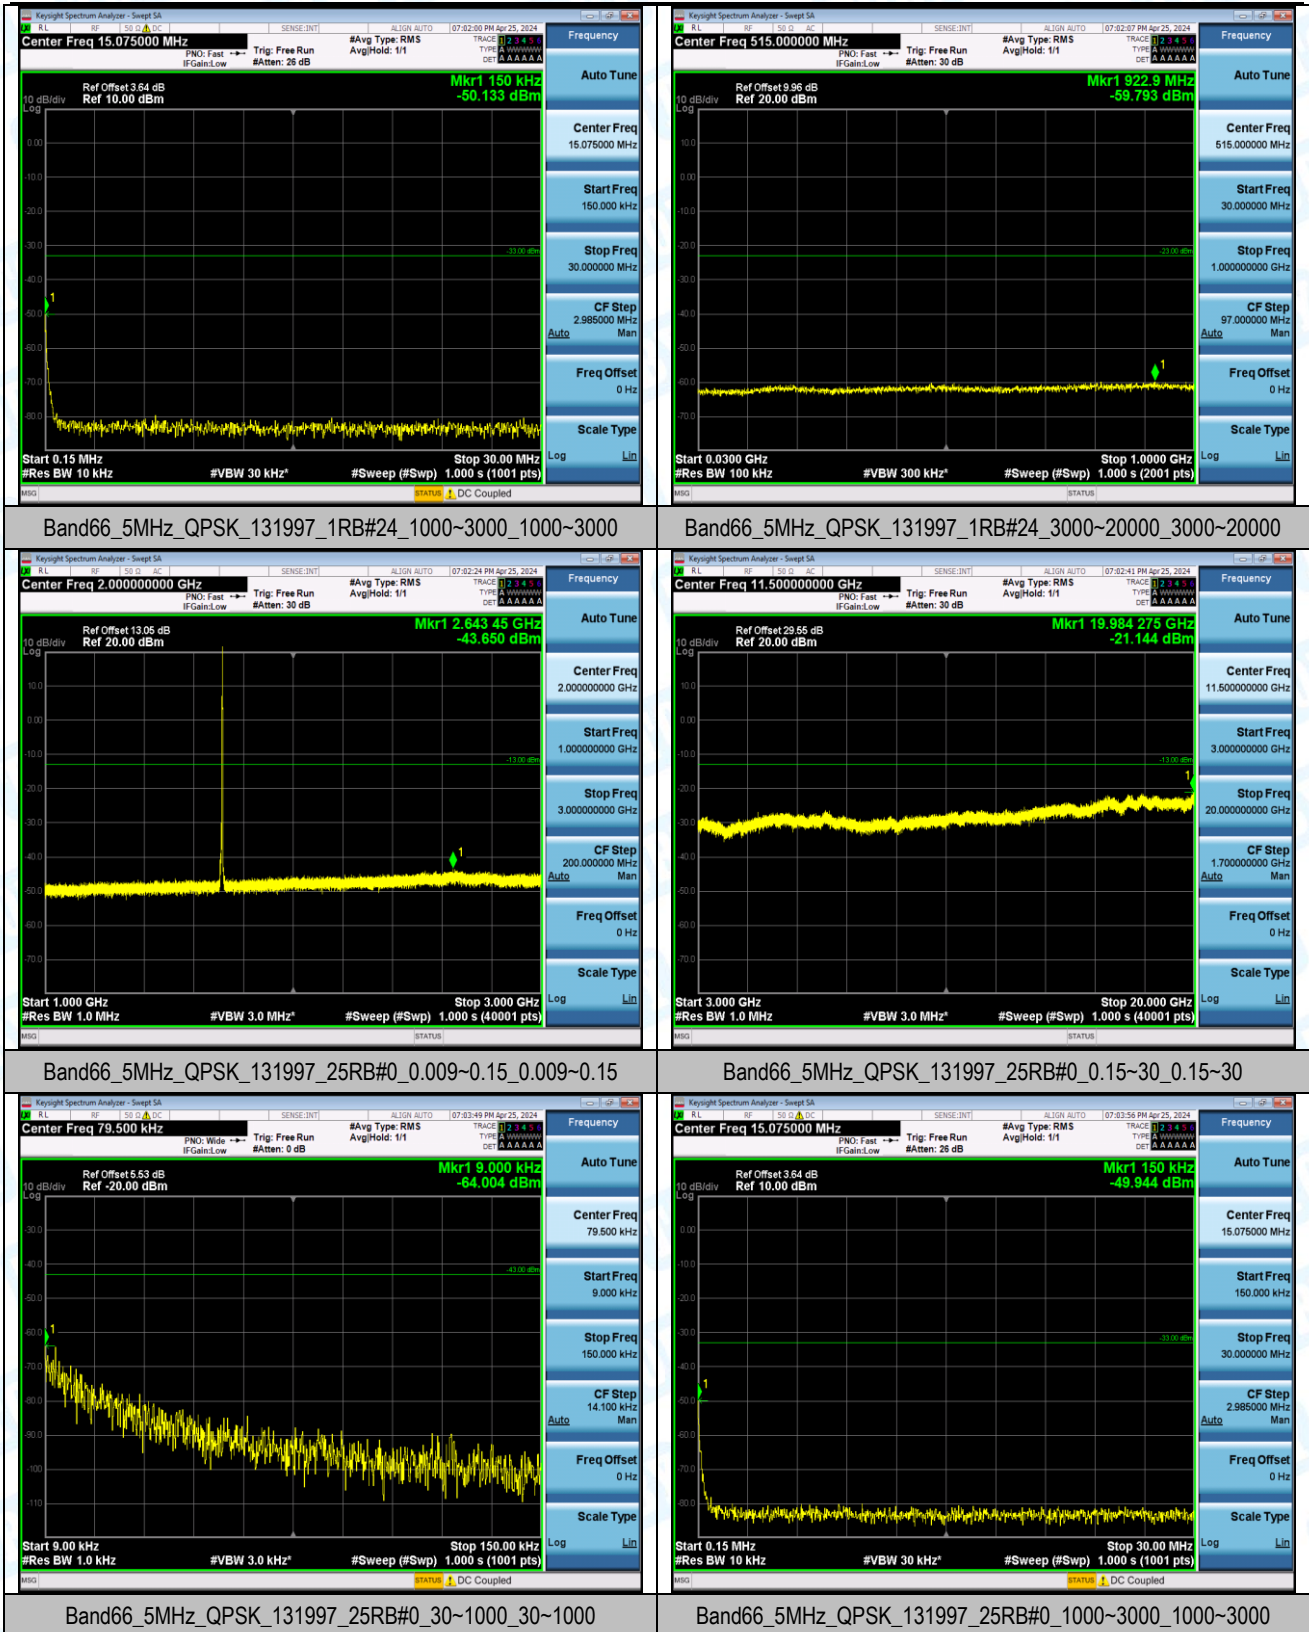

Band66_5MHz_QPSK_131997_1RB#24_0.15-30_0.15-30

Band66_5MHz_QPSK_131997_1RB#24_30-1000_30-1000