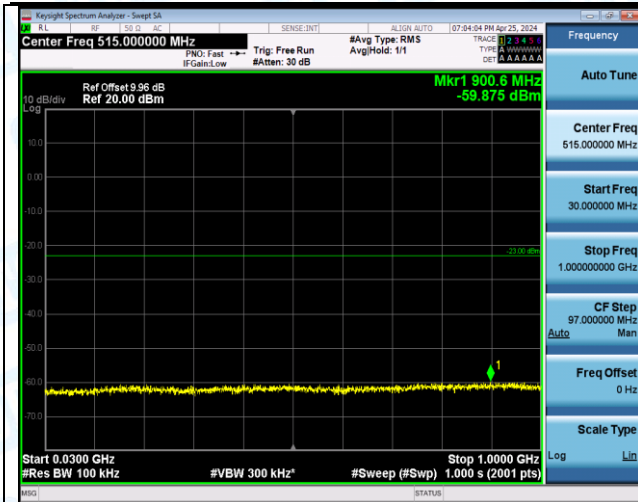

Band66_5MHz_QPSK_131997_1RB#24_0.009-0.15_0.009-0.15

Band66_5MHz_QPSK_131997_1RB#24_0.15-30_0.15-30

Band66_5MHz_QPSK_131997_1RB#24_30-1000_30-1000

Band66_5MHz_QPSK_131997_25RB#0_3000~20000_3000~20000

Band66_5MHz_QPSK_132322_1RB#0_0.009~0.15_0.009~0.15