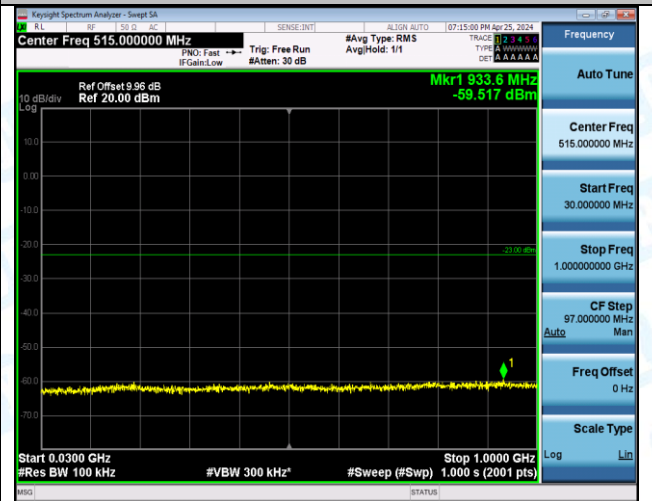

Band66_5MHz_QPSK_132322_1RB#0_30~1000_30~1000

Band66_5MHz_QPSK_132322_1RB#0_3000~20000_3000~20000