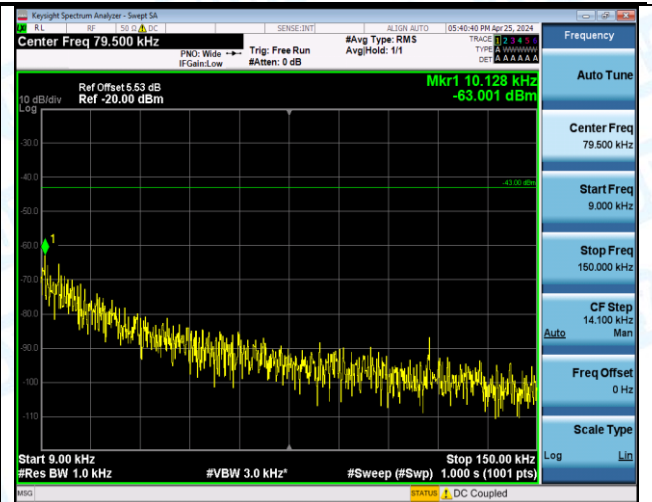

Band66_3MHz_16QAM_132657_15RB#0_0.009-0.15_0.009-0.15

Band66_3MHz_16QAM_132657_15RB#0_30~1000_30~1000