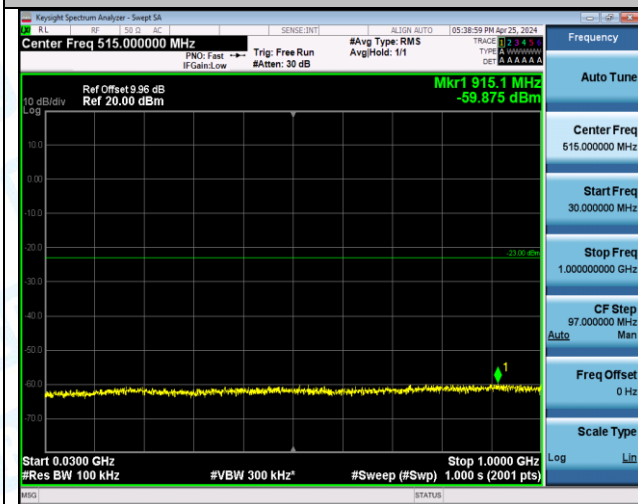

Band66_3MHz_16QAM_132657_1RB#14_0.009-0.15_0.009-0.15

Band66_3MHz_16QAM_132657_1RB#14_0.15-30_0.15-30

Band66_3MHz_16QAM_132657_1RB#14_30-1000_30-1000

Band66_3MHz_16QAM_132657_1RB#14_1000-3000_1000-3000

Band66_3MHz_16QAM_132657_1RB#14_3000-20000_3000-20000