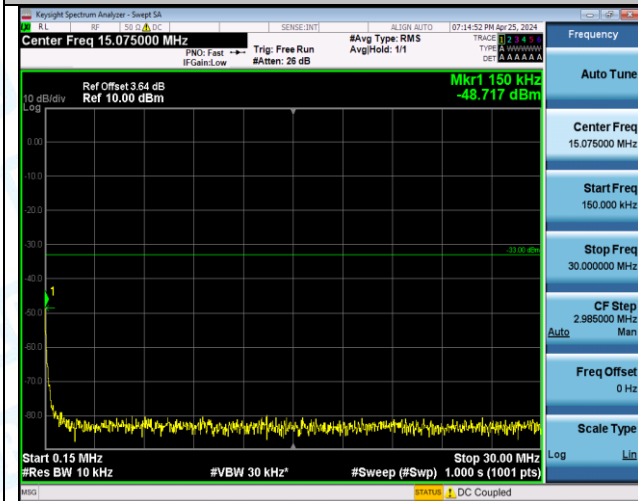

Band66_5MHz_QPSK_132322_1RB#0_0.15~30_0.15~30

Band66_5MHz_QPSK_132322_1RB#0_1000~3000_1000~3000