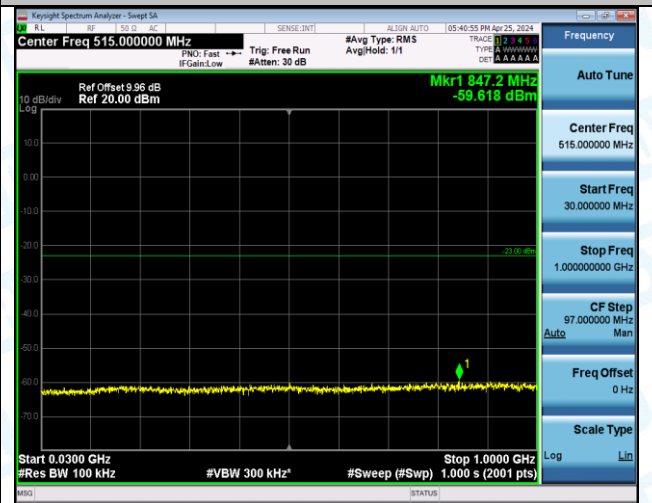

Band66_3MHz_16QAM_132657_15RB#0_0.009-0.15_0.009-0.15

Band66_3MHz_16QAM_132657_15RB#0_0.15~30_0.15~30

Band66_3MHz_16QAM_132657_15RB#0_30~1000_30~1000

Band66_3MHz_16QAM_132657_15RB#0_1000~3000_1000~3000

Band66_3MHz_16QAM_132657_15RB#0_3000~20000_3000~20000