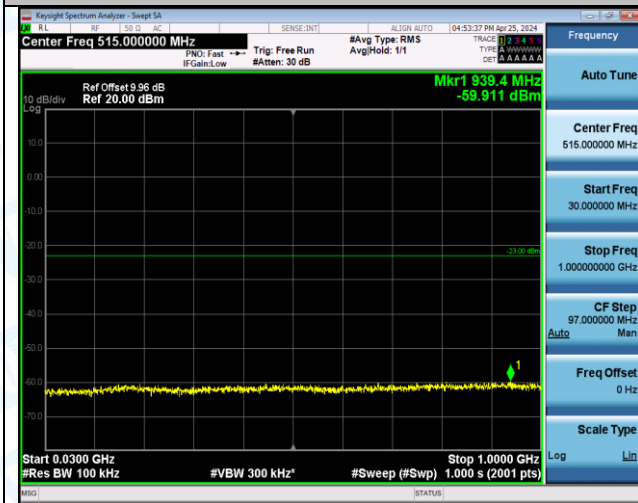

Band66_3MHz_QPSK_131987_1RB#0_0.009~0.15_0.009~0.15

Band66_3MHz_QPSK_131987_1RB#0_0.15~30_0.15~30

Band66_3MHz_QPSK_131987_1RB#0_30~1000_30~1000

Band66_3MHz_QPSK_131987_1RB#0_1000~3000_1000~3000

Band66_3MHz_QPSK_131987_1RB#0_3000~20000_3000~20000