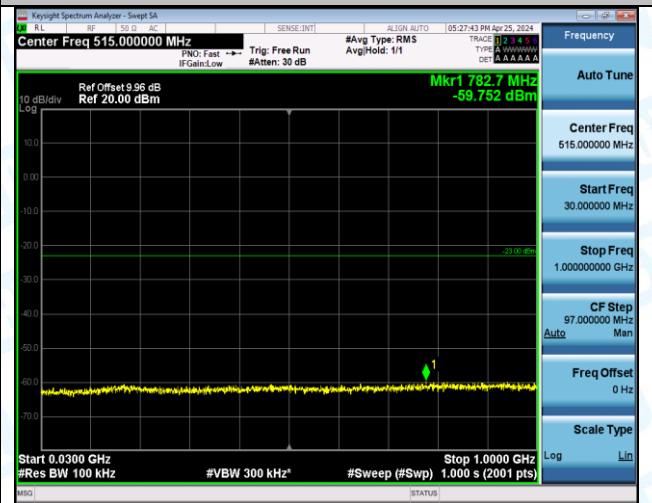

Band66_3MHz_QPSK_132322_15RB#0_0.009~0.15_0.009~0.15

Band66_3MHz_QPSK_132322_15RB#0_0.15~30_0.15~30

Band66_3MHz_QPSK_132322_15RB#0_30~1000_30~1000

Band66_3MHz_QPSK_132322_15RB#0_1000~3000_1000~3000

Band66_3MHz_QPSK_132322_15RB#0_3000~20000_3000~20000