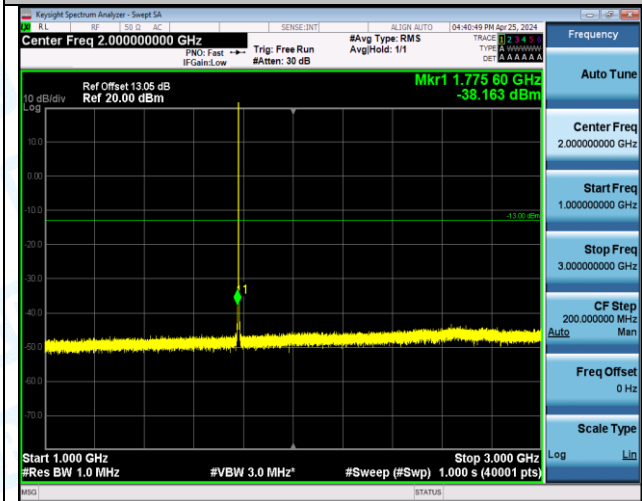

Band66_1.4MHz_16QAM_132665_6RB#0_0.15~30_0.15~30

Band66_1.4MHz_16QAM_132665_6RB#0_30~1000_30~1000

Band66_1.4MHz_16QAM_132665_6RB#0_1000~3000_1000~3000

Band66_1.4MHz_16QAM_132665_6RB#0_3000~20000_3000~20000