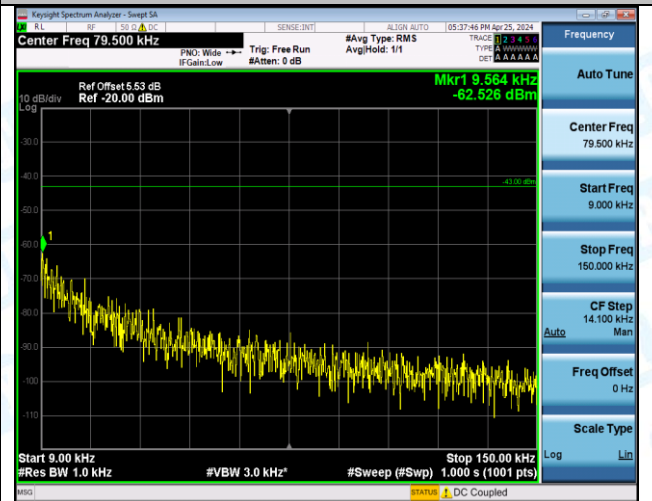

Band66_3MHz_QPSK_132657_1RB#14_0.009-0.15_0.009-0.15

Band66_3MHz_QPSK_132657_1RB#14_30-1000_30-1000