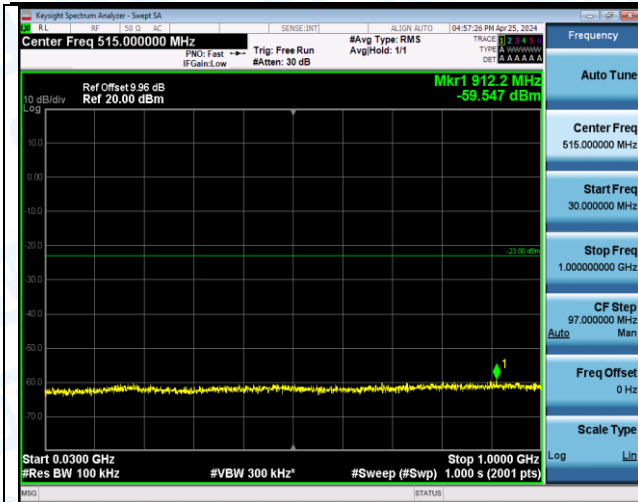

Band66_3MHz_QPSK_131987_15RB#0_0.009~0.15_0.009~0.15

Band66_3MHz_QPSK_131987_15RB#0_0.15~30_0.15~30

Band66_3MHz_QPSK_131987_15RB#0_30~1000_30~1000

Band66_3MHz_QPSK_131987_15RB#0_1000~3000_1000~3000

Band66_3MHz_QPSK_131987_15RB#0_3000~20000_3000~20000