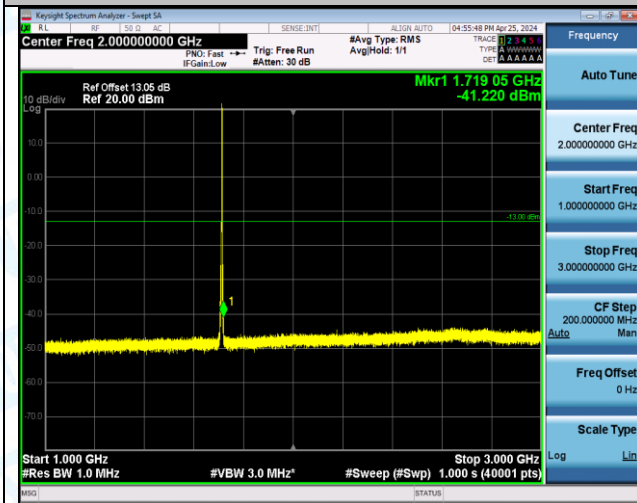

Band66_3MHz_QPSK_131987_1RB#14_0.009~0.15_0.009~0.15

Band66_3MHz_QPSK_131987_1RB#14_0.15~30_0.15~30

Band66_3MHz_QPSK_131987_1RB#14_30~1000_30~1000

Band66_3MHz_QPSK_131987_1RB#14_1000~3000_1000~3000

Band66_3MHz_QPSK_131987_1RB#14_3000~20000_3000~20000