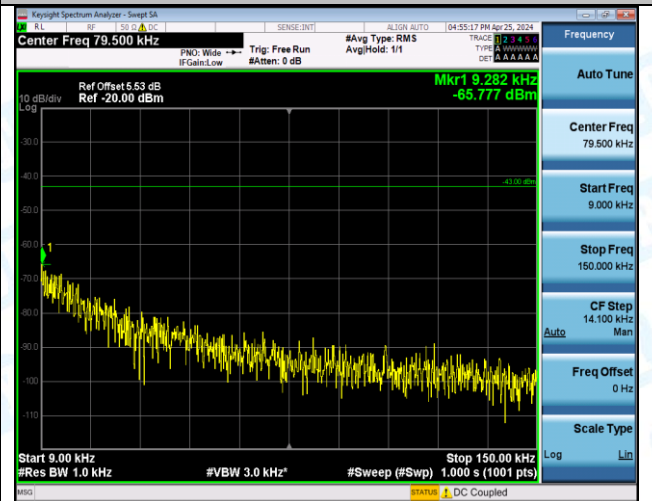

Band66_3MHz_QPSK_131987_1RB#14_0.009~0.15_0.009~0.15

Band66_3MHz_QPSK_131987_1RB#14_30~1000_30~1000