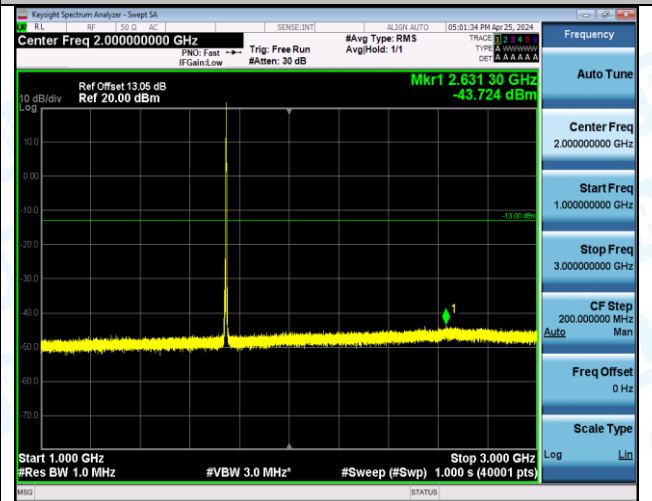

Band66_3MHz_QPSK_132322_1RB#14_0.009~0.15_0.009~0.15

Band66_3MHz_QPSK_132322_1RB#14_0.15~30_0.15~30

Band66_3MHz_QPSK_132322_1RB#14_30~1000_30~1000

Band66_3MHz_QPSK_132322_1RB#14_1000~3000_1000~3000

Band66_3MHz_QPSK_132322_1RB#14_3000~20000_3000~20000