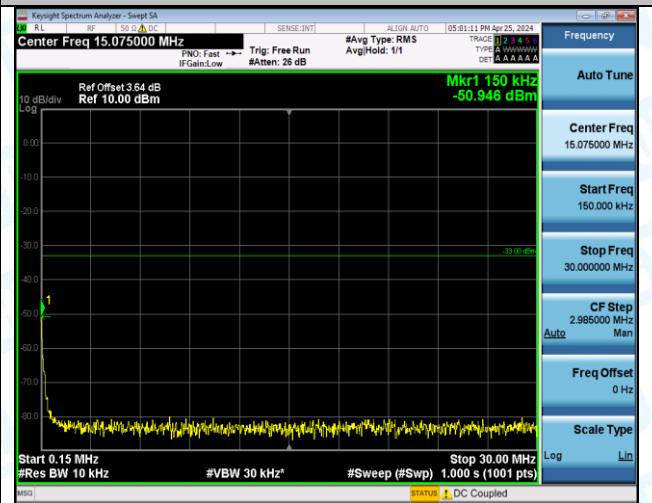

Band66_3MHz_QPSK_132322_1RB#14_0.15~30_0.15~30

Band66_3MHz_QPSK_132322_1RB#14_1000~3000_1000~3000