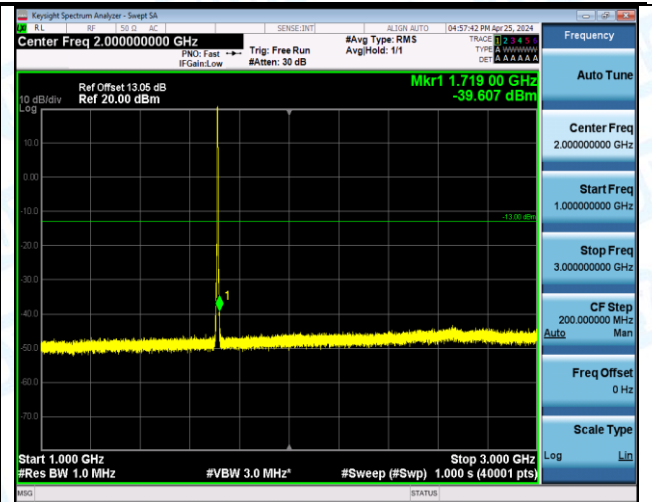

Band66_3MHz_QPSK_131987_15RB#0_0.009~0.15_0.009~0.15

Band66_3MHz_QPSK_131987_15RB#0_0.15~30_0.15~30

Band66_3MHz_QPSK_131987_15RB#0_30~1000_30~1000

Band66_3MHz_QPSK_131987_15RB#0_1000~3000_1000~3000

Band66_3MHz_QPSK_131987_15RB#0_3000~20000_3000~20000