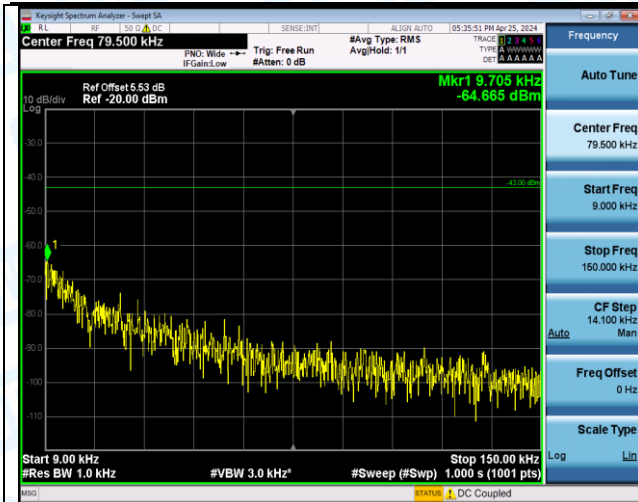

Band66_3MHz_QPSK_132657_1RB#0_0.009~0.15_0.009~0.15

Band66_3MHz_QPSK_132657_1RB#0_30-1000_30-1000