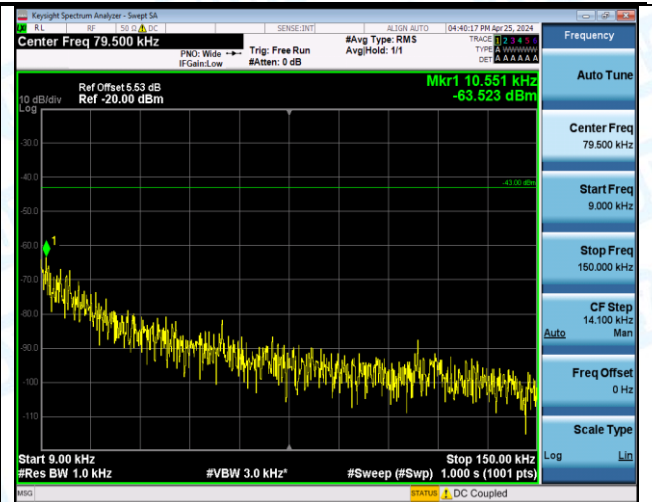

Band66_1.4MHz_16QAM_132665_6RB#0_0.15~30_0.15~30

Band66_1.4MHz_16QAM_132665_6RB#0_30~1000_30~1000

Band66_1.4MHz_16QAM_132665_6RB#0_1000~3000_1000~3000

Band66_1.4MHz_16QAM_132665_6RB#0_3000~20000_3000~20000