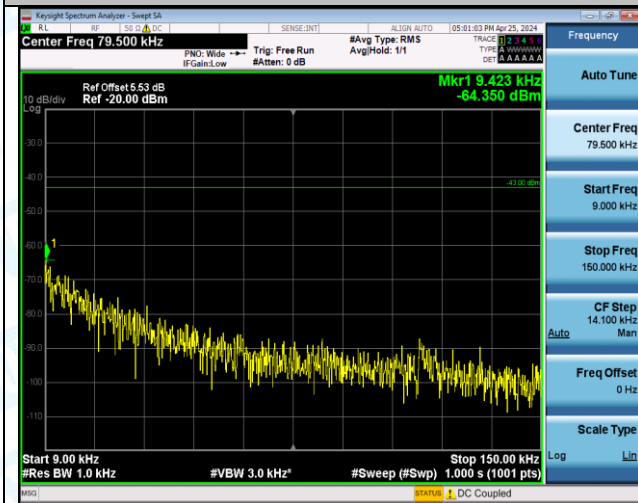

Band66_3MHz_QPSK_132322_1RB#14_0.009~0.15_0.009~0.15

Band66_3MHz_QPSK_132322_1RB#14_30~1000_30~1000