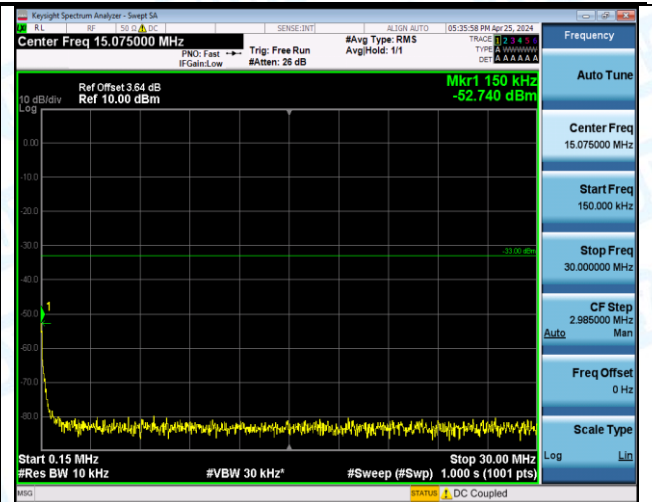

Band66_3MHz_QPSK_132657_1RB#0_0.15~30_0.15~30

Band66_3MHz_QPSK_132657_1RB#0_1000-3000_1000-3000