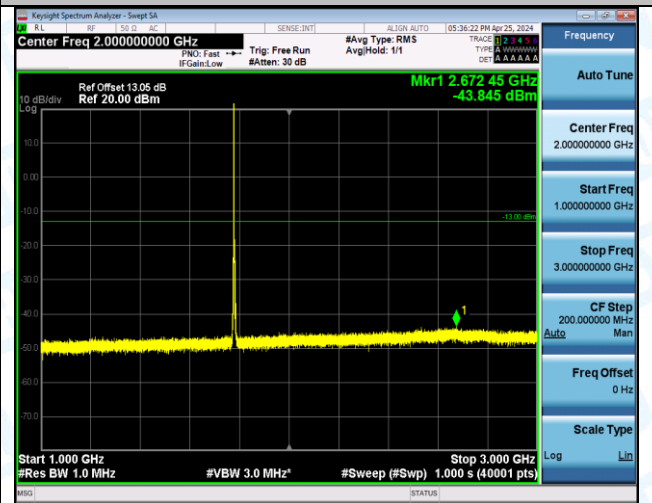

Band66_3MHz_QPSK_132657_1RB#0_0.009~0.15_0.009~0.15

Band66_3MHz_QPSK_132657_1RB#0_0.15~30_0.15~30

Band66_3MHz_QPSK_132657_1RB#0_30-1000_30-1000

Band66_3MHz_QPSK_132657_1RB#0_1000-3000_1000-3000

Band66_3MHz_QPSK_132657_1RB#0_3000-20000_3000-20000