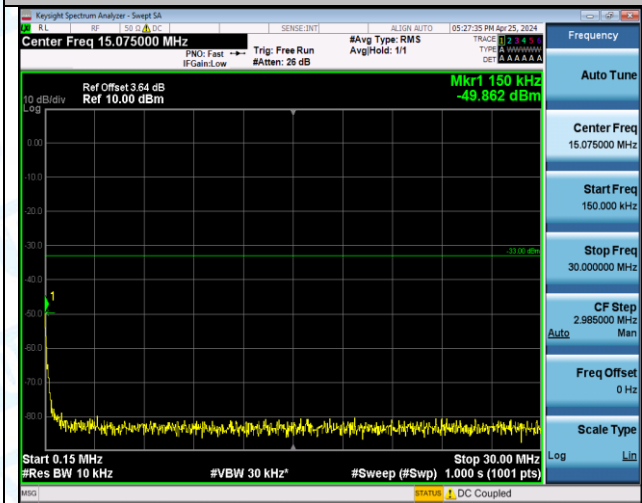

Band66_3MHz_QPSK_132322_15RB#0_0.15~30_0.15~30

Band66_3MHz_QPSK_132322_15RB#0_1000~3000_1000~3000