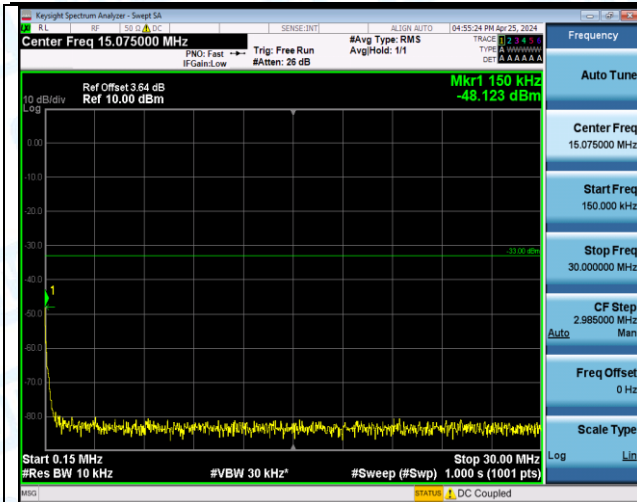

Band66_3MHz_QPSK_131987_1RB#14_0.15~30_0.15~30

Band66_3MHz_QPSK_131987_1RB#14_1000~3000_1000~3000