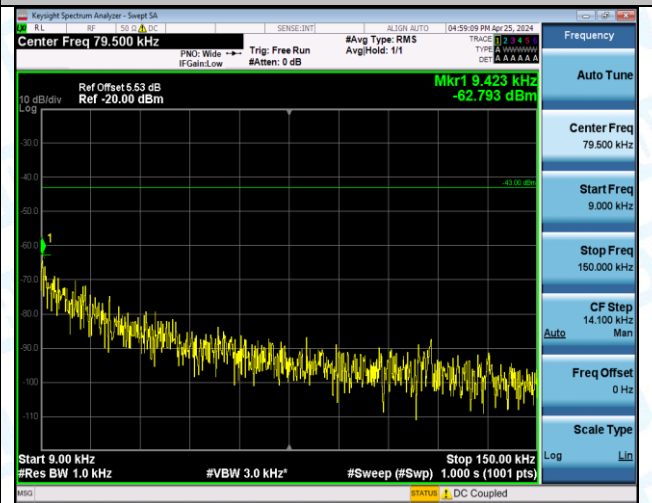

Band66_3MHz_QPSK_132322_1RB#0_0.009~0.15_0.009~0.15

Band66_3MHz_QPSK_132322_1RB#0_30~1000_30~1000