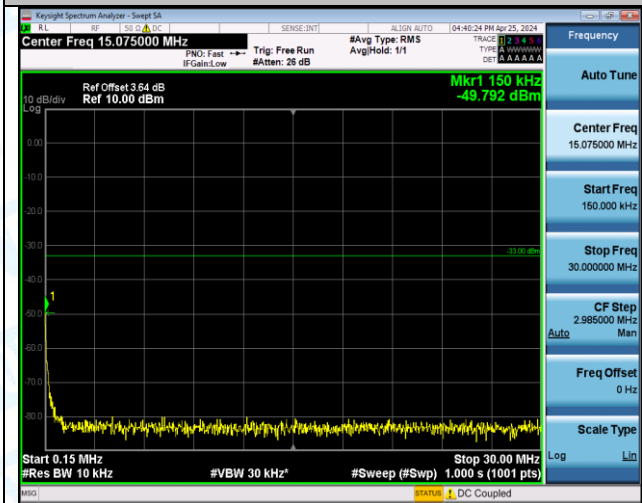

Band66_1.4MHz_16QAM_132665_6RB#0_0.15~30_0.15~30

Band66_1.4MHz_16QAM_132665_6RB#0_30~1000_30~1000

Band66_1.4MHz_16QAM_132665_6RB#0_1000~3000_1000~3000

Band66_1.4MHz_16QAM_132665_6RB#0_3000~20000_3000~20000