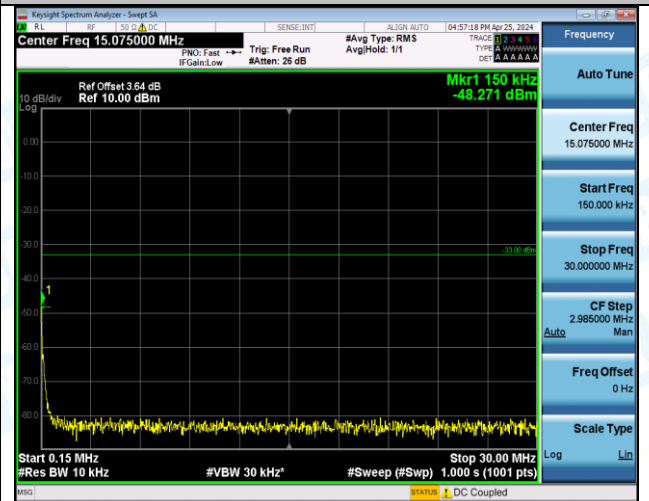

Band66_3MHz_QPSK_131987_15RB#0_0.15~30_0.15~30

Band66_3MHz_QPSK_131987_15RB#0_1000~3000_1000~3000