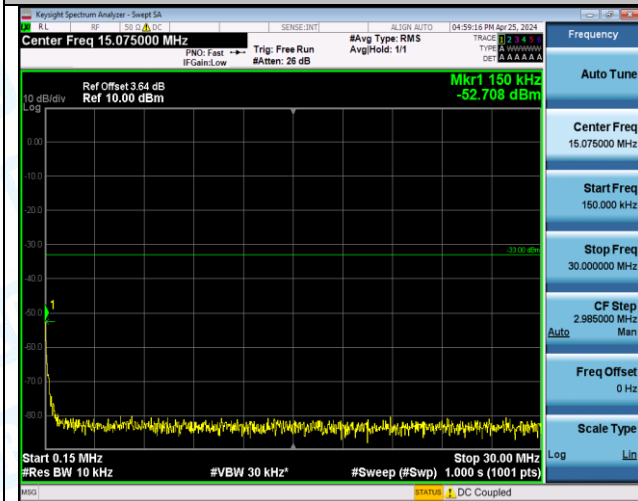

Band66_3MHz_QPSK_132322_1RB#0_0.15~30_0.15~30

Band66_3MHz_QPSK_132322_1RB#0_1000~3000_1000~3000