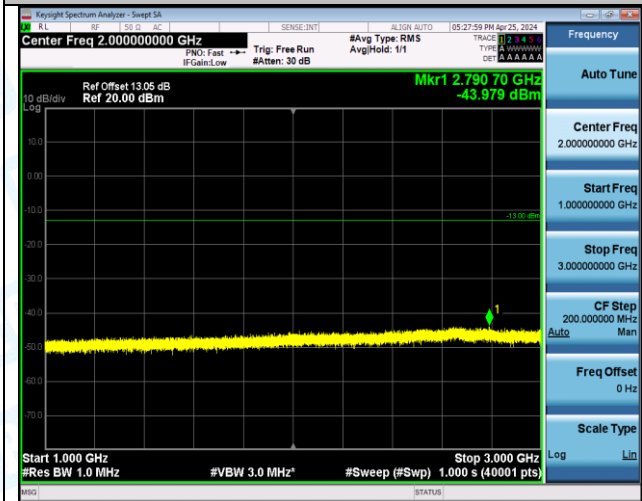

Band66_3MHz_QPSK_132322_15RB#0_0.009~0.15_0.009~0.15

Band66_3MHz_QPSK_132322_15RB#0_0.15~30_0.15~30

Band66_3MHz_QPSK_132322_15RB#0_30~1000_30~1000

Band66_3MHz_QPSK_132322_15RB#0_1000~3000_1000~3000

Band66_3MHz_QPSK_132322_15RB#0_3000~20000_3000~20000