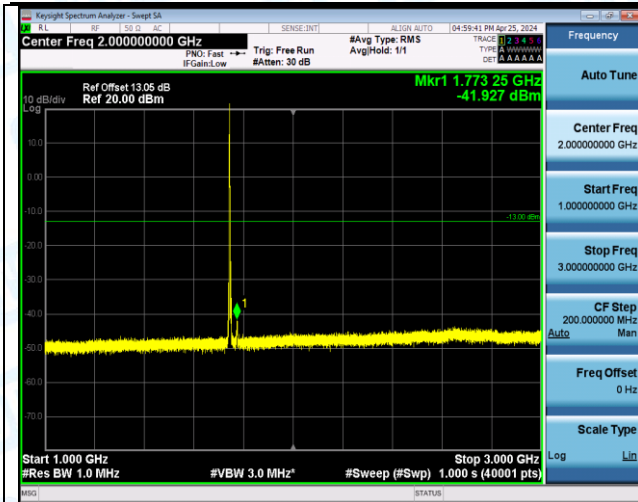

Band66_3MHz_QPSK_132322_1RB#0_0.009~0.15_0.009~0.15

Band66_3MHz_QPSK_132322_1RB#0_0.15~30_0.15~30

Band66_3MHz_QPSK_132322_1RB#0_30~1000_30~1000

Band66_3MHz_QPSK_132322_1RB#0_1000~3000_1000~3000

Band66_3MHz_QPSK_132322_1RB#0_3000~20000_3000~20000