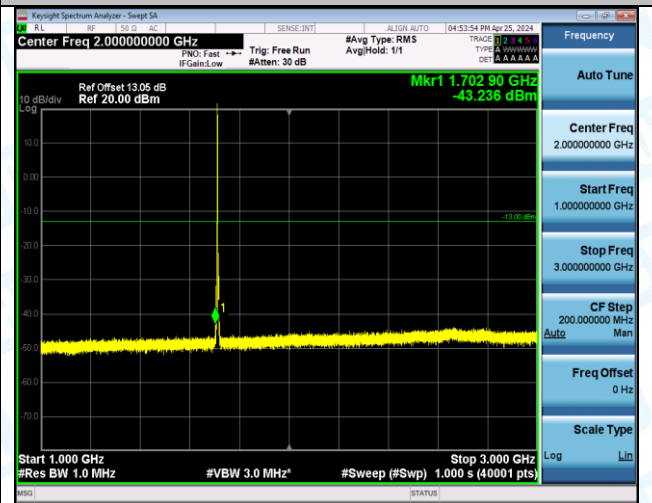

Band66_3MHz_QPSK_131987_1RB#0_0.009~0.15_0.009~0.15

Band66_3MHz_QPSK_131987_1RB#0_0.15~30_0.15~30

Band66_3MHz_QPSK_131987_1RB#0_30~1000_30~1000

Band66_3MHz_QPSK_131987_1RB#0_1000~3000_1000~3000

Band66_3MHz_QPSK_131987_1RB#0_3000~20000_3000~20000