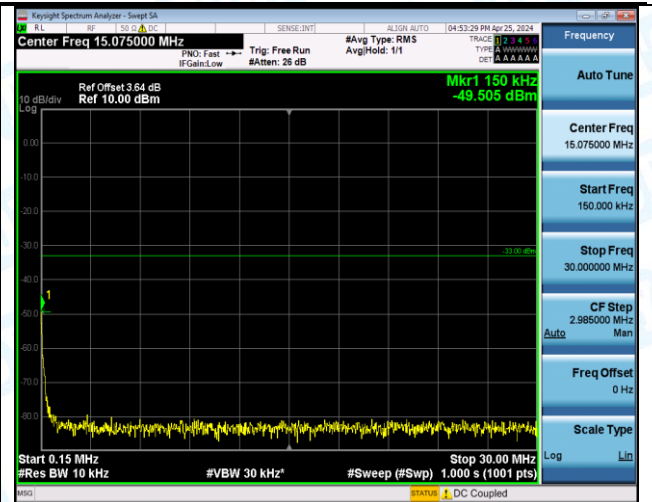

Band66_3MHz_QPSK_131987_1RB#0_0.15~30_0.15~30

Band66_3MHz_QPSK_131987_1RB#0_1000~3000_1000~3000