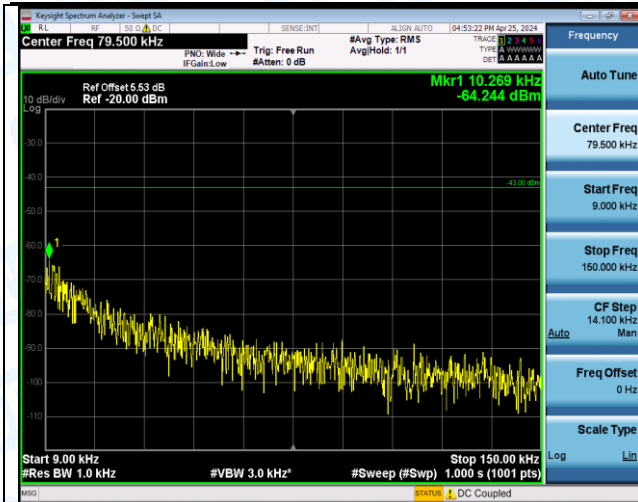

Band66_3MHz_QPSK_131987_1RB#0_0.009~0.15_0.009~0.15

Band66_3MHz_QPSK_131987_1RB#0_30~1000_30~1000