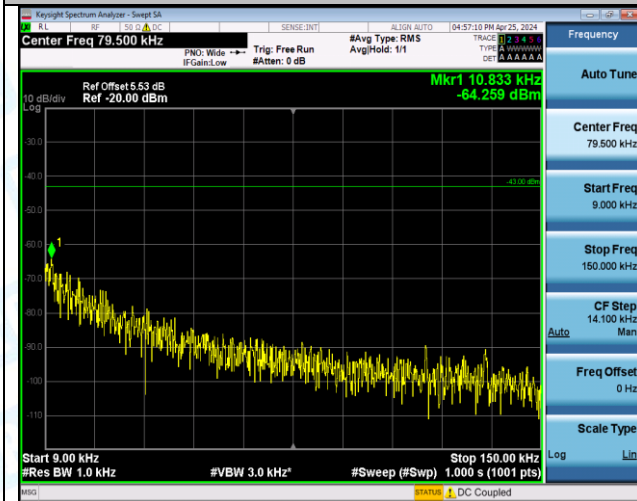

Band66_3MHz_QPSK_131987_15RB#0_0.009~0.15_0.009~0.15

Band66_3MHz_QPSK_131987_15RB#0_30~1000_30~1000