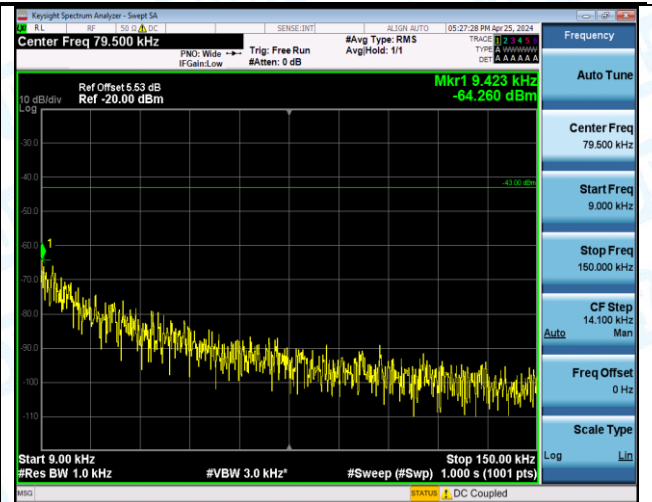

Band66_3MHz_QPSK_132322_15RB#0_0.009~0.15_0.009~0.15

Band66_3MHz_QPSK_132322_15RB#0_30~1000_30~1000