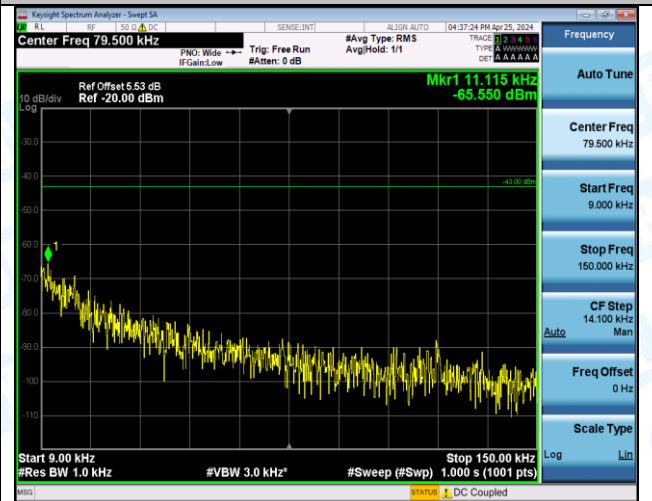

Band66_1.4MHz_QPSK_132665_1RB#5_0.009~0.15_0.009~0.15

Band66_1.4MHz_QPSK_132665_1RB#5_30~1000_30~1000