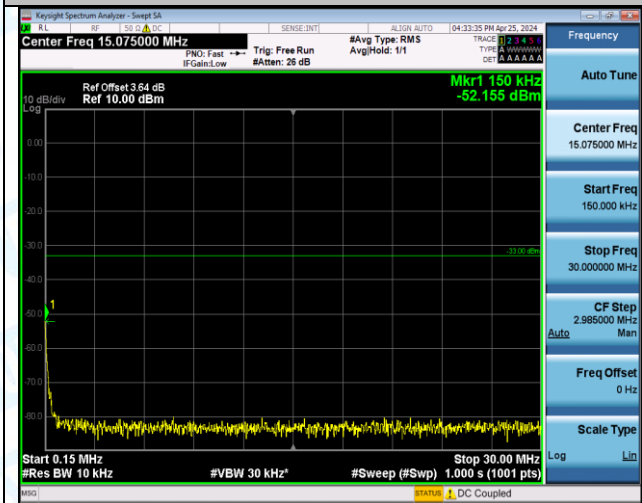

Band66_1.4MHz_QPSK_132322_6RB#0_0.15~30_0.15~30

Band66_1.4MHz_QPSK_132322_6RB#0_1000~3000_1000~3000