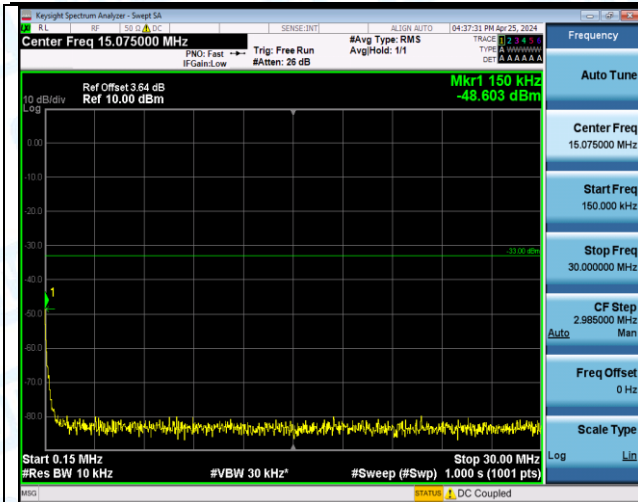

Band66_1.4MHz_QPSK_132665_1RB#5_0.15~30_0.15~30

Band66_1.4MHz_QPSK_132665_1RB#5_1000~3000_1000~3000