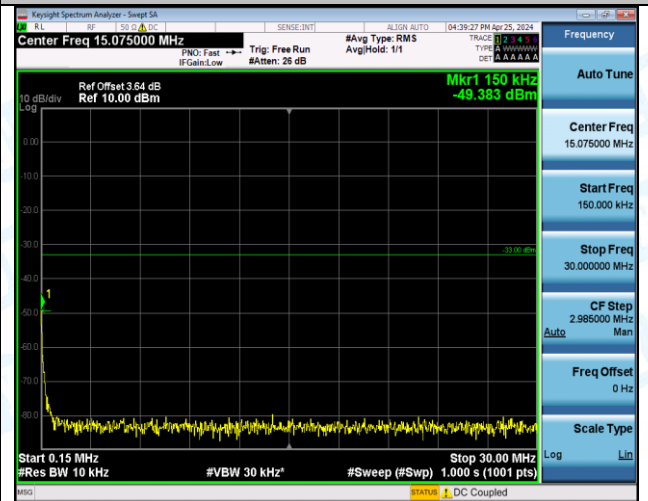

Band66_1.4MHz_QPSK_132665_6RB#0_0.15~30_0.15~30

Band66_1.4MHz_QPSK_132665_6RB#0_1000~3000_1000~3000