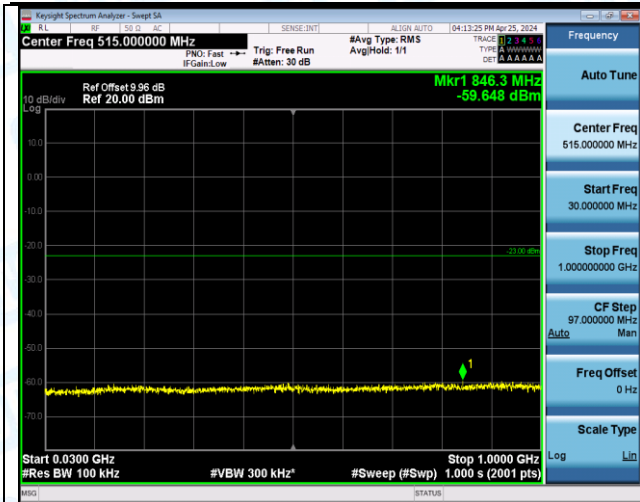

Band66_1.4MHz_QPSK_131979_6RB#0_30~1000_30~1000

Band66_1.4MHz_QPSK_131979_6RB#0_3000~20000_3000~20000