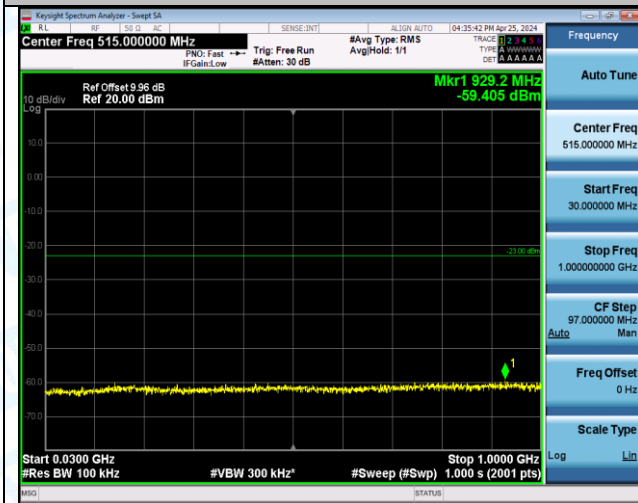

Band66_1.4MHz_QPSK_132665_1RB#0_30~1000_30~1000

Band66_1.4MHz_QPSK_132665_1RB#0_3000~20000_3000~20000