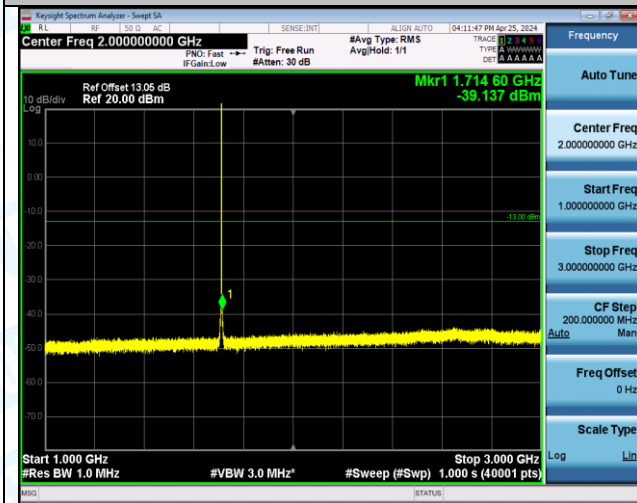

Test Graphs

Band66_1.4MHz_QPSK_131979_1RB#5_1000~3000_1000~3000

Band66_1.4MHz_QPSK_131979_1RB#5_3000~20000_3000~20000

Band66_1.4MHz_QPSK_131979_6RB#0_0.009~0.15_0.009~0.15

Band66_1.4MHz_QPSK_131979_6RB#0_0.15~30_0.15~30