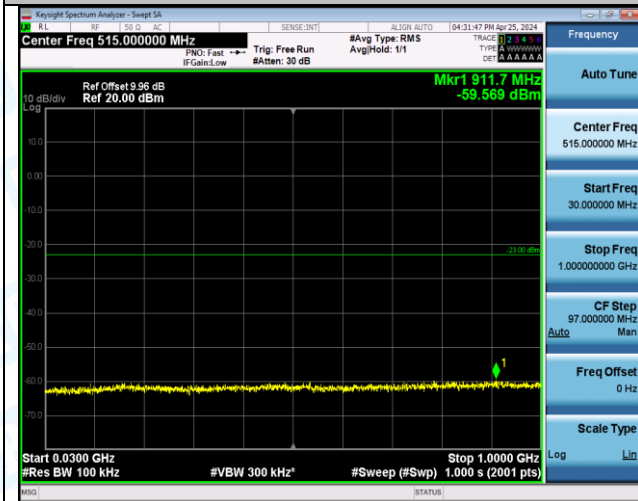

Band66_1.4MHz_QPSK_132322_1RB#5_30-1000_30-1000

Band66_1.4MHz_QPSK_132322_1RB#5_3000-20000_3000-20000