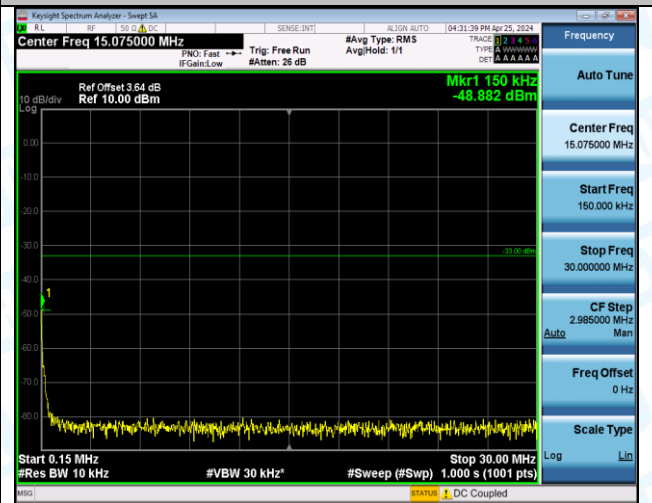

Band66_1.4MHz_QPSK_132322_1RB#5_0.15-30_0.15-30

Band66_1.4MHz_QPSK_132322_1RB#5_1000-3000_1000-3000