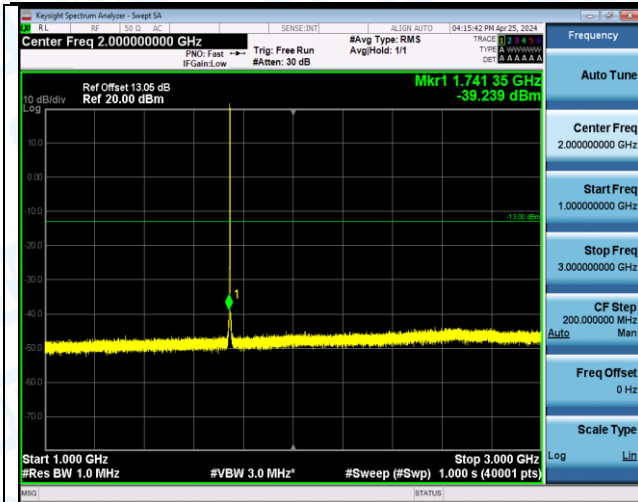

Band66_1.4MHz_QPSK_132322_1RB#0_0.15~30_0.15~30

Band66_1.4MHz_QPSK_132322_1RB#0_30~1000_30~1000

Band66_1.4MHz_QPSK_132322_1RB#0_1000~3000_1000~3000

Band66_1.4MHz_QPSK_132322_1RB#0_3000~20000_3000~20000

Band66_1.4MHz_QPSK_132322_1RB#5_0.009-0.15_0.009-0.15