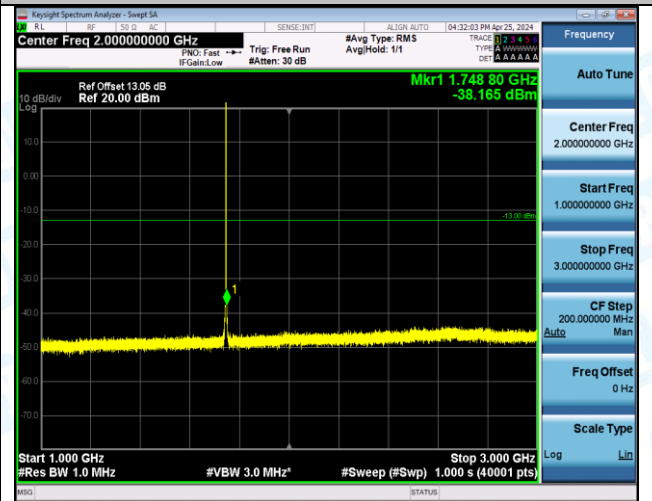

Band66_1.4MHz_QPSK_132322_1RB#5_0.15-30_0.15-30

Band66_1.4MHz_QPSK_132322_1RB#5_30-1000_30-1000

Band66_1.4MHz_QPSK_132322_1RB#5_1000-3000_1000-3000

Band66_1.4MHz_QPSK_132322_1RB#5_3000-20000_3000-20000

Band66_1.4MHz_QPSK_132322_6RB#0_0.009-0.15_0.009-0.15