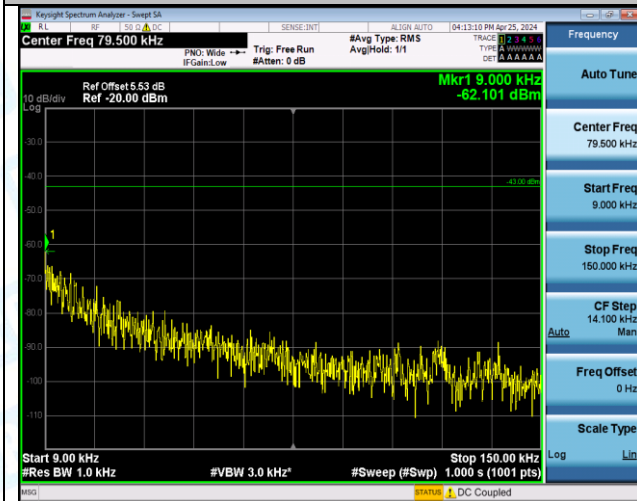

Test Graphs

Band66_1.4MHz_QPSK_131979_1RB#5_1000~3000_1000~3000

Band66_1.4MHz_QPSK_131979_1RB#5_3000~20000_3000~20000

Band66_1.4MHz_QPSK_131979_6RB#0_0.009~0.15_0.009~0.15

Band66_1.4MHz_QPSK_131979_6RB#0_0.15~30_0.15~30