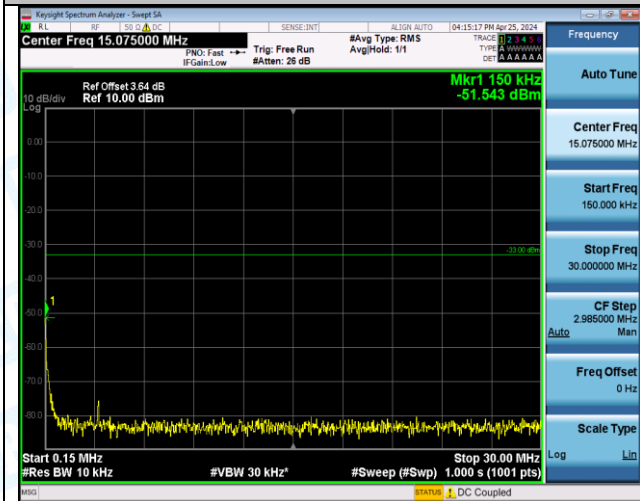

Band66_1.4MHz_QPSK_132322_1RB#0_0.15~30_0.15~30

Band66_1.4MHz_QPSK_132322_1RB#0_1000~3000_1000~3000