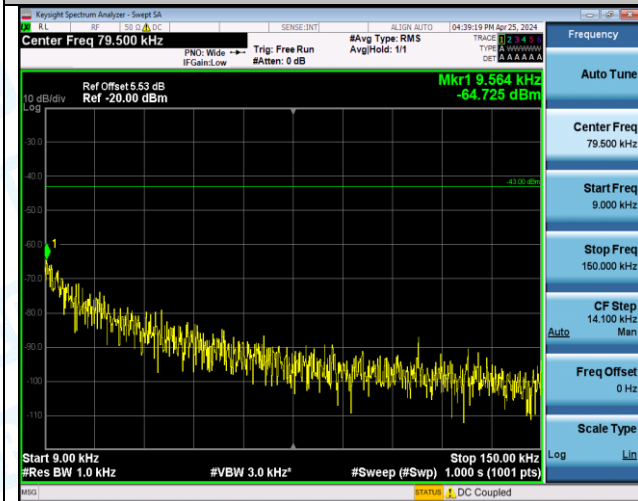

Band66_1.4MHz_QPSK_132665_6RB#0_0.009~0.15_0.009~0.15

Band66_1.4MHz_QPSK_132665_6RB#0_30~1000_30~1000