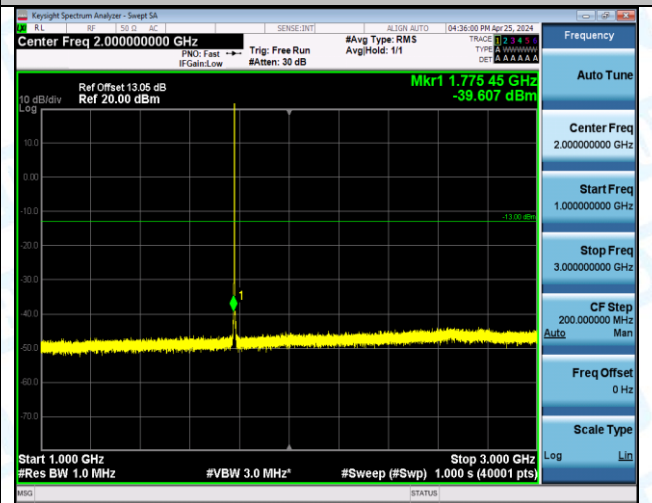

Band66_1.4MHz_QPSK_132665_1RB#0_0.15~30_0.15~30

Band66_1.4MHz_QPSK_132665_1RB#0_30~1000_30~1000

Band66_1.4MHz_QPSK_132665_1RB#0_1000~3000_1000~3000

Band66_1.4MHz_QPSK_132665_1RB#0_3000~20000_3000~20000

Band66_1.4MHz_QPSK_132665_1RB#5_0.009~0.15_0.009~0.15