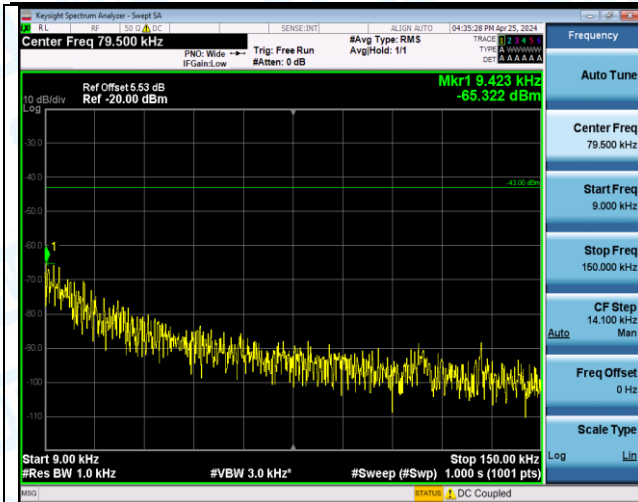

Band66_1.4MHz_QPSK_132665_1RB#0_0.009~0.15_0.009~0.15

Band66_1.4MHz_QPSK_132665_1RB#0_30~1000_30~1000