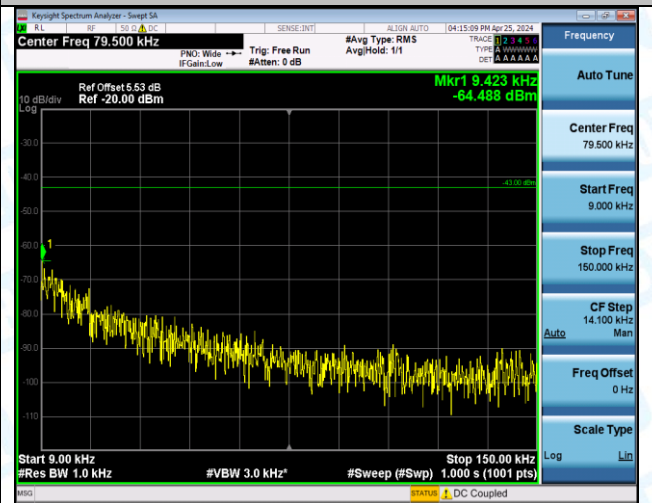

Band66_1.4MHz_QPSK_132322_1RB#0_0.009~0.15_0.009~0.15

Band66_1.4MHz_QPSK_132322_1RB#0_30~1000_30~1000