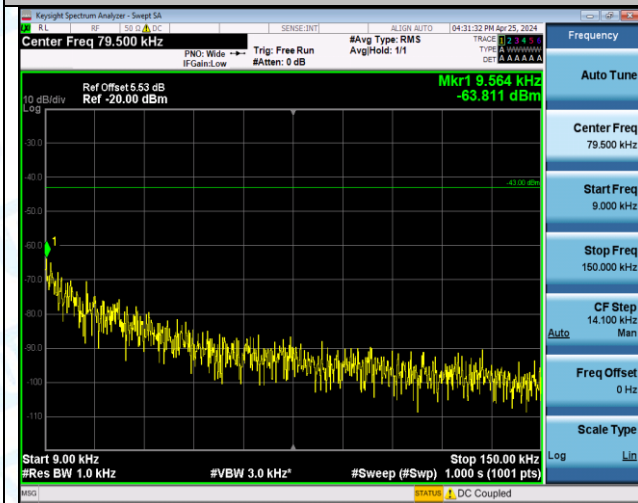

Band66_1.4MHz_QPSK_132322_1RB#5_0.009-0.15_0.009-0.15

Band66_1.4MHz_QPSK_132322_1RB#5_30-1000_30-1000