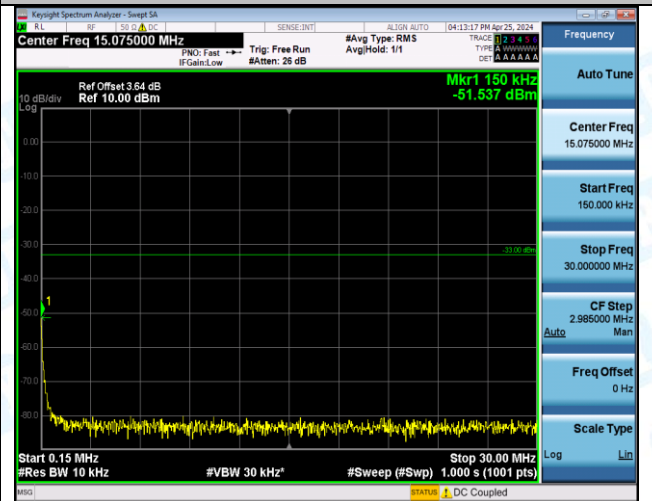

Band66_1.4MHz_QPSK_131979_6RB#0_0.15~30_0.15~30

Band66_1.4MHz_QPSK_131979_6RB#0_1000~3000_1000~3000