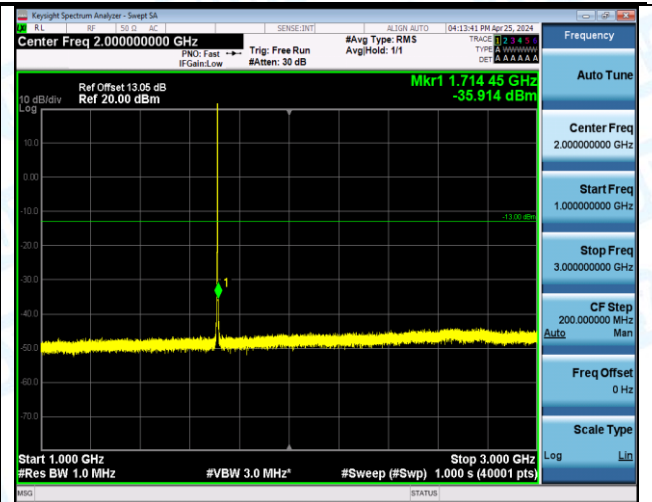

Band66_1.4MHz_QPSK_131979_6RB#0_1000~3000_1000~3000

Band66_1.4MHz_QPSK_132322_1RB#0_0.009~0.15_0.009~0.15