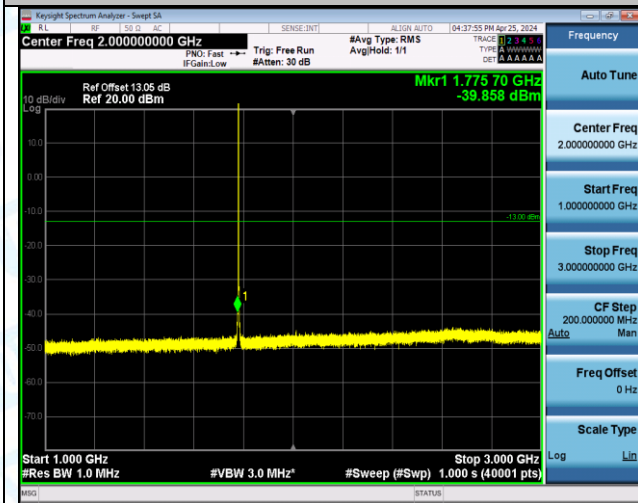

Band66_1.4MHz_QPSK_132665_1RB#5_0.15~30_0.15~30

Band66_1.4MHz_QPSK_132665_1RB#5_30~1000_30~1000

Band66_1.4MHz_QPSK_132665_1RB#5_1000~3000_1000~3000

Band66_1.4MHz_QPSK_132665_1RB#5_3000~20000_3000~20000

Band66_1.4MHz_QPSK_132665_6RB#0_0.009~0.15_0.009~0.15