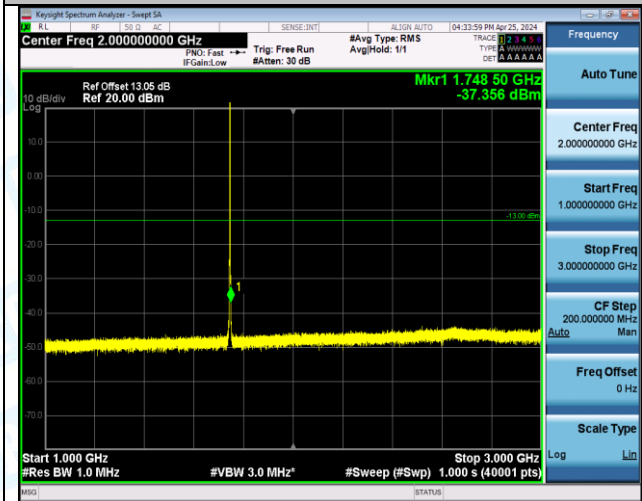

Band66_1.4MHz_QPSK_132322_6RB#0_0.15~30_0.15~30

Band66_1.4MHz_QPSK_132322_6RB#0_30~1000_30~1000

Band66_1.4MHz_QPSK_132322_6RB#0_1000~3000_1000~3000

Band66_1.4MHz_QPSK_132322_6RB#0_3000~20000_3000~20000

Band66_1.4MHz_QPSK_132665_1RB#0_0.009~0.15_0.009~0.15