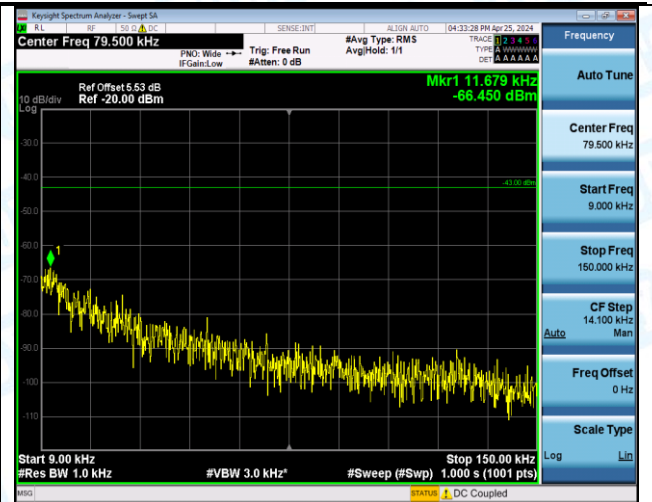

Band66_1.4MHz_QPSK_132322_6RB#0_0.009-0.15_0.009-0.15

Band66_1.4MHz_QPSK_132322_6RB#0_30~1000_30~1000