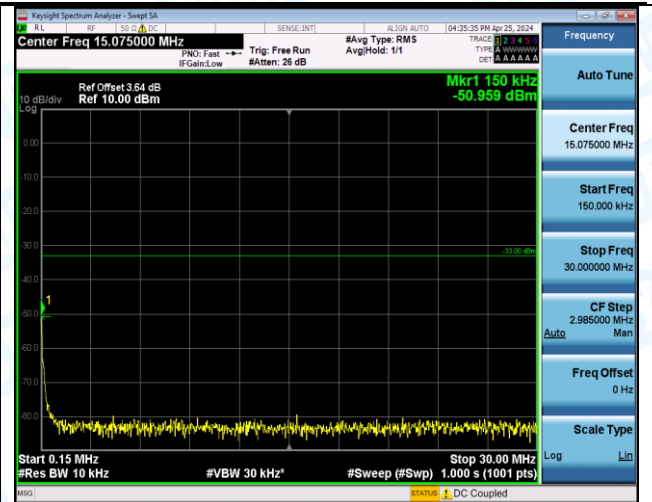

Band66_1.4MHz_QPSK_132665_1RB#0_0.15~30_0.15~30

Band66_1.4MHz_QPSK_132665_1RB#0_1000~3000_1000~3000