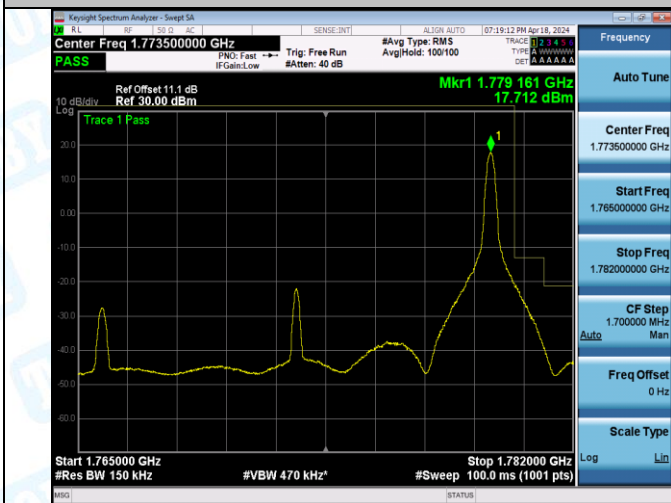

Band66_15MHz_QPSK_132597_1RB#74

Band66_15MHz_16QAM_132047_1RB#0