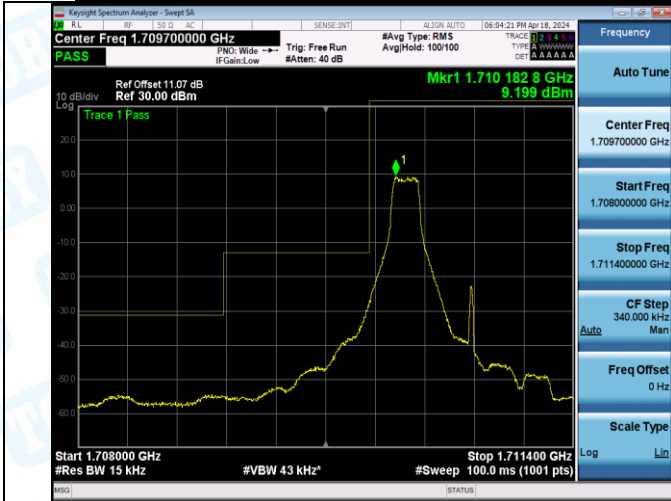

Band66_1.4MHz_16QAM_131979_6RB#0