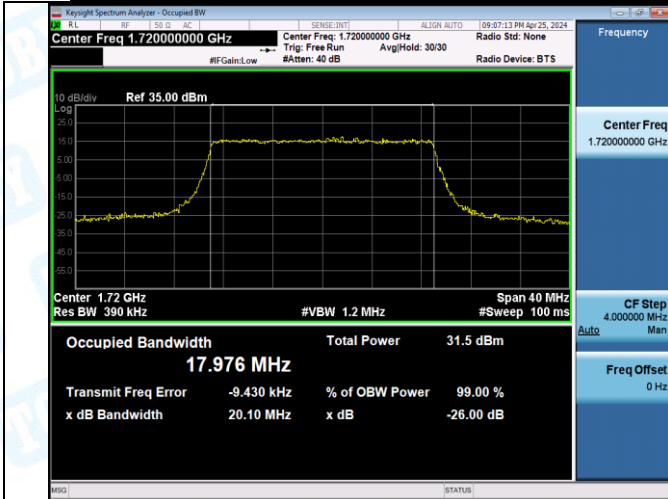

Band66-15MHz-QPSK-132597-75RB#0-PASS

Band66-15MHz-16QAM-132047-27RB#0-PASS

Band66-15MHz-16QAM-132322-27RB#0-PASS

Band66-15MHz-16QAM-132597-27RB#0-PASS

Band66-20MHz-QPSK-132072-100RB#0-PASS

Band66-20MHz-QPSK-132322-100RB#0-PASS