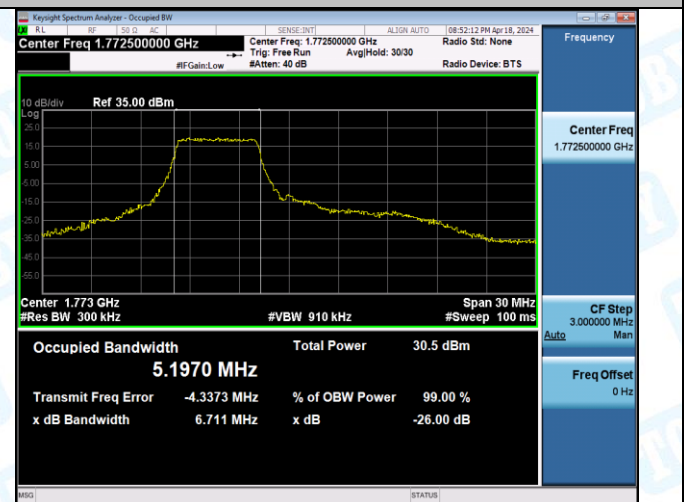

Band66-15MHz-QPSK-132597-75RB#0-PASS

Band66-15MHz-16QAM-132047-27RB#0-PASS

Band66-15MHz-16QAM-132322-27RB#0-PASS

Band66-15MHz-16QAM-132597-27RB#0-PASS

Band66-20MHz-QPSK-132072-100RB#0-PASS

Band66-20MHz-QPSK-132322-100RB#0-PASS