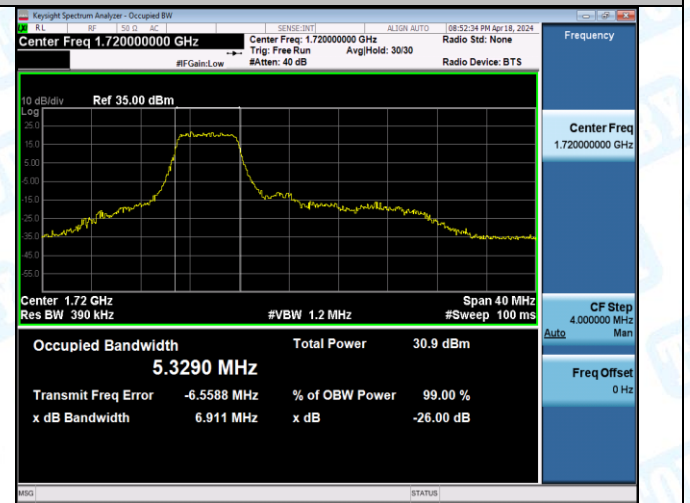

Band66-20MHz-16QAM-132072-27RB#0-PASS

Band66-20MHz-16QAM-132572-27RB#0-PASS