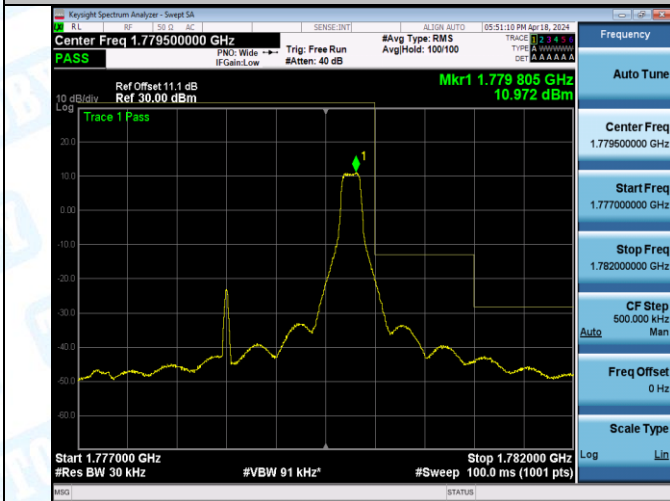

Band66_3MHz_16QAM_132657_1RB#14

Band66_5MHz_QPSK_131997_1RB#0