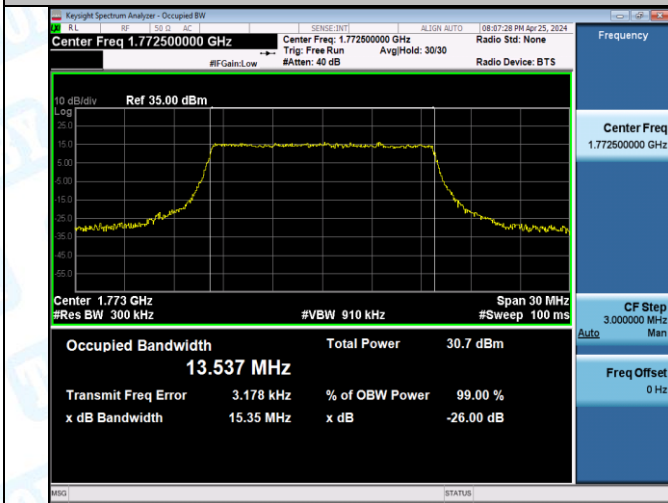

Band66-15MHz-QPSK-132597-75RB#0-PASS

Band66-15MHz-16QAM-132322-27RB#0-PASS