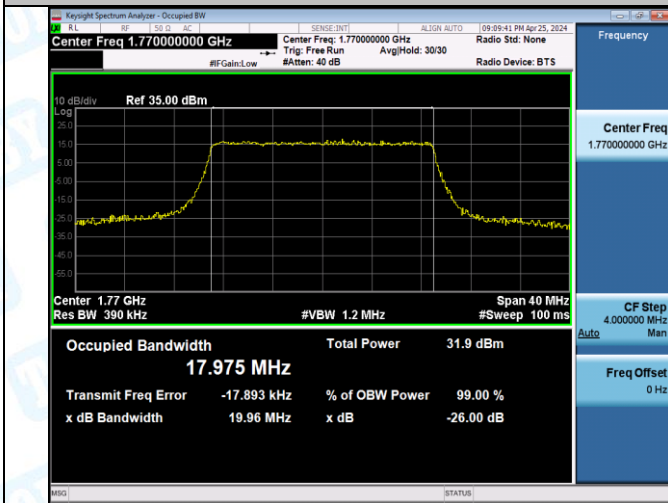

Band66-20MHz-QPSK-132572-100RB#0-PASS

Band66-20MHz-16QAM-132322-27RB#0-PASS