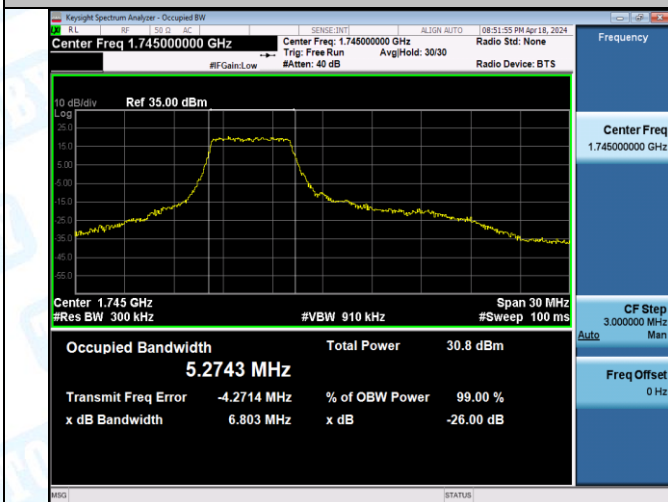

Band66-15MHz-QPSK-132597-75RB#0-PASS

Band66-15MHz-16QAM-132047-27RB#0-PASS

Band66-15MHz-16QAM-132322-27RB#0-PASS

Band66-15MHz-16QAM-132597-27RB#0-PASS

Band66-20MHz-QPSK-132072-100RB#0-PASS

Band66-20MHz-QPSK-132322-100RB#0-PASS