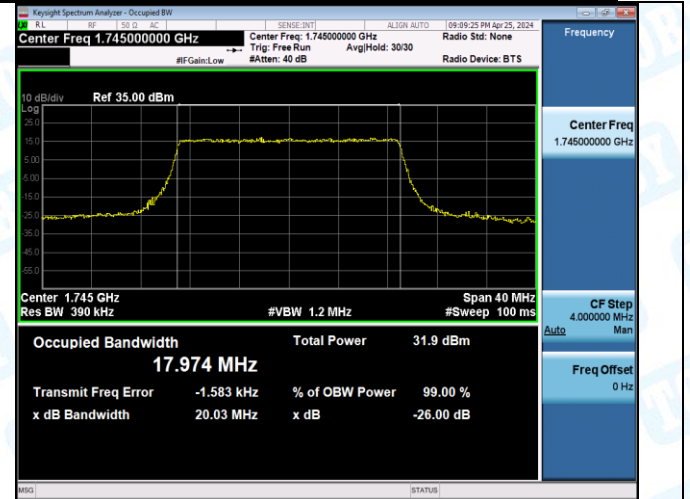

Band66-20MHz-QPSK-132322-100RB#0-PASS

Band66-20MHz-16QAM-132072-27RB#0-PASS