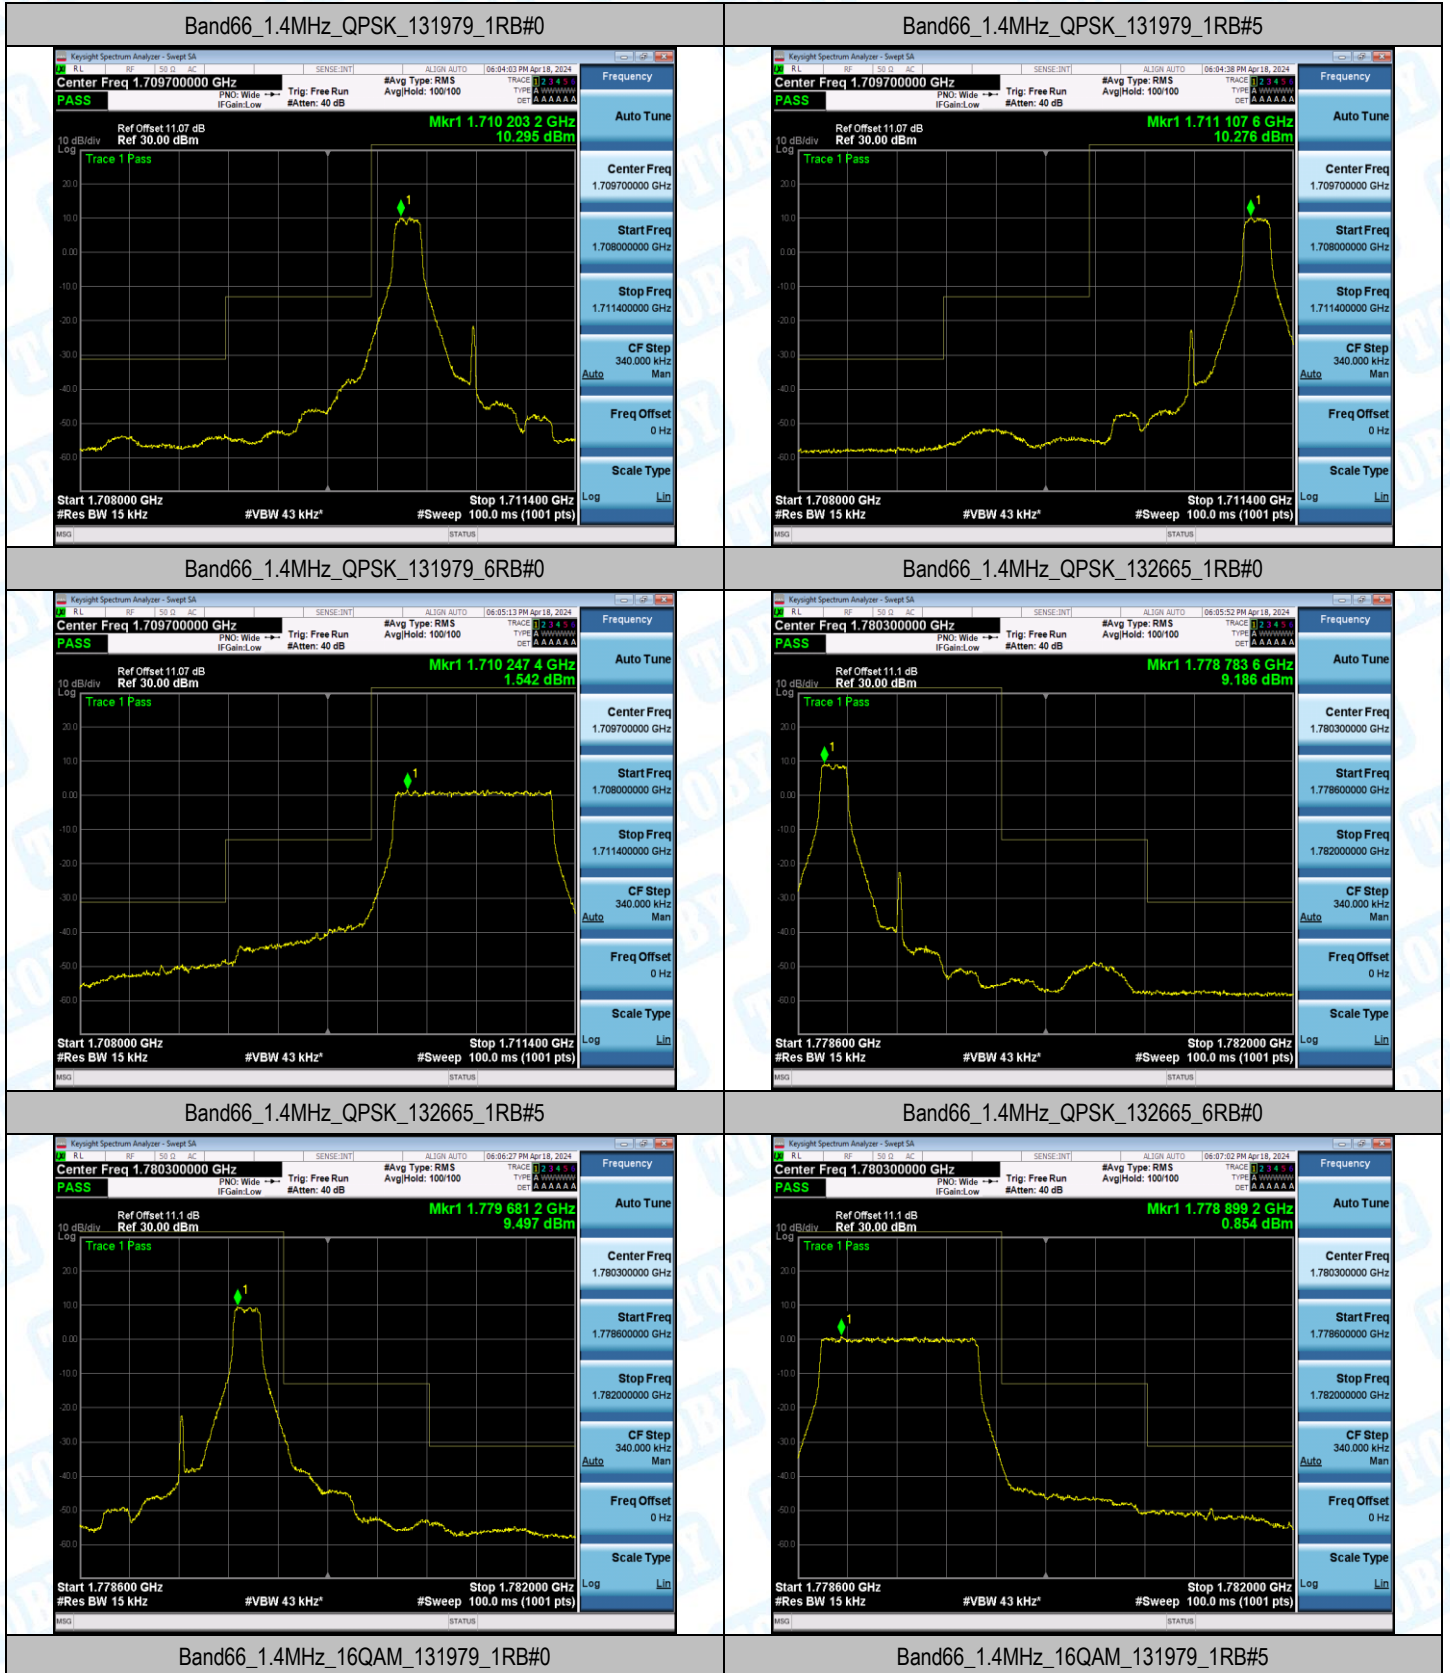

Test Graphs