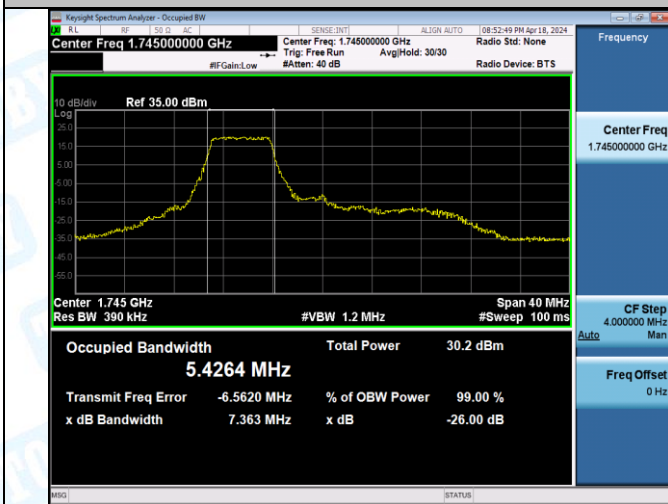

Band66-20MHz-QPSK-132572-100RB#0-PASS

Band66-20MHz-16QAM-132072-27RB#0-PASS

Band66-20MHz-16QAM-132322-27RB#0-PASS

Band66-20MHz-16QAM-132572-27RB#0-PASS

4: Band Edge

Test Result

Band	Bandwidth	Modulation	Channel	RB Configuration	Level_dBm	Margin	Verdict
Band66	1.4MHz	QPSK	131979	1RB#0	-26.94	13.94	PASS
Band66	1.4MHz	QPSK	131979	1RB#5	-56.33	25.13	PASS
Band66	1.4MHz	QPSK	131979	6RB#0	-47.93	16.73	PASS
Band66	1.4MHz	QPSK	132665	1RB#0	-56.94	25.74	PASS
Band66	1.4MHz	QPSK	132665	1RB#5	-28.04	15.04	PASS
Band66	1.4MHz	QPSK	132665	6RB#0	-49.42	18.22	PASS
Band66	1.4MHz	16QAM	131979	1RB#0	-27.74	14.74	PASS
Band66	1.4MHz	16QAM	131979	1RB#5	-56.67	25.47	PASS
Band66	1.4MHz	16QAM	131979	6RB#0	-48.94	17.74	PASS
Band66	1.4MHz	16QAM	132665	1RB#0	-57.03	25.83	PASS
Band66	1.4MHz	16QAM	132665	1RB#5	-29.85	16.85	PASS
Band66	1.4MHz	16QAM	132665	6RB#0	-49.87	18.67	PASS
Band66	3MHz	QPSK	131987	1RB#0	-18.21	5.21	PASS
Band66	3MHz	QPSK	131987	1RB#14	-49.88	21.68	PASS
Band66	3MHz	QPSK	131987	15RB#0	-42.58	14.38	PASS
Band66	3MHz	QPSK	132657	1RB#0	-50.25	22.05	PASS
Band66	3MHz	QPSK	132657	1RB#14	-19.12	6.12	PASS
Band66	3MHz	QPSK	132657	15RB#0	-44.88	16.68	PASS
Band66	3MHz	16QAM	131987	1RB#0	-19.13	6.13	PASS
Band66	3MHz	16QAM	131987	1RB#14	-50.33	22.13	PASS
Band66	3MHz	16QAM	131987	15RB#0	-42.10	13.90	PASS
Band66	3MHz	16QAM	132657	1RB#0	-50.84	22.64	PASS
Band66	3MHz	16QAM	132657	1RB#14	-20.48	7.48	PASS
Band66	3MHz	16QAM	132657	15RB#0	-44.35	16.15	PASS
Band66	5MHz	QPSK	131997	1RB#0	-14.29	1.29	PASS
Band66	5MHz	QPSK	131997	1RB#24	-50.13	24.23	PASS
Band66	5MHz	QPSK	131997	25RB#0	-38.25	12.35	PASS
Band66	5MHz	QPSK	132647	1RB#0	-50.92	25.02	PASS
Band66	5MHz	QPSK	132647	1RB#24	-14.88	1.88	PASS
Band66	5MHz	QPSK	132647	25RB#0	-41.80	15.90	PASS
Band66	5MHz	16QAM	131997	1RB#0	-16.18	3.18	PASS
Band66	5MHz	16QAM	131997	1RB#24	-50.79	24.89	PASS
Band66	5MHz	16QAM	131997	25RB#0	-38.10	12.20	PASS
Band66	5MHz	16QAM	132647	1RB#0	-51.14	25.24	PASS
Band66	5MHz	16QAM	132647	1RB#24	-16.38	3.38	PASS
Band66	5MHz	16QAM	132647	25RB#0	-41.60	15.70	PASS
Band66	10MHz	QPSK	132022	1RB#0	-19.06	6.06	PASS