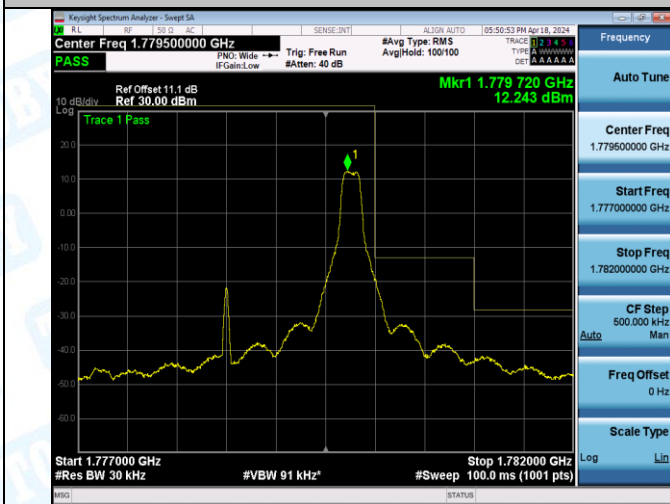

Band66_3MHz_QPSK_132657_1RB#14

Band66_3MHz_16QAM_131987_1RB#0