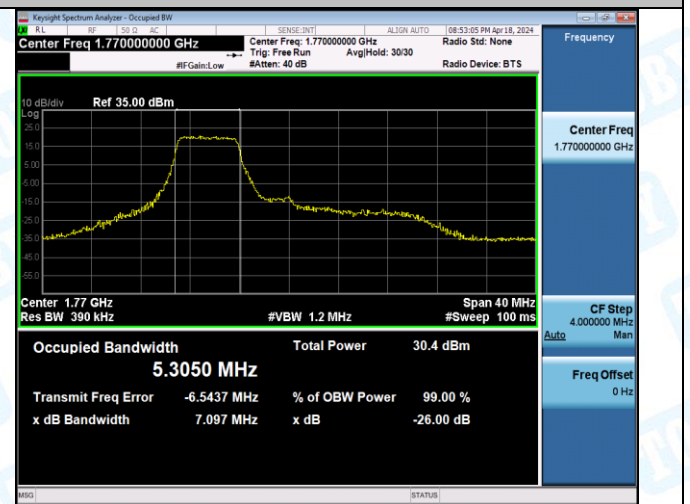

Band66-20MHz-QPSK-132572-100RB#0-PASS

Band66-20MHz-16QAM-132072-27RB#0-PASS

Band66-20MHz-16QAM-132322-27RB#0-PASS

Band66-20MHz-16QAM-132572-27RB#0-PASS

4: Band Edge

Test Result

Band	Bandwidth	Modulation	Channel	RB Configuration	Level_dBm	Margin	Verdict
Band66	1.4MHz	QPSK	131979	1RB#0	-26.94	13.94	PASS
Band66	1.4MHz	QPSK	131979	1RB#5	-56.33	25.13	PASS
Band66	1.4MHz	QPSK	131979	6RB#0	-47.93	16.73	PASS
Band66	1.4MHz	QPSK	132665	1RB#0	-56.94	25.74	PASS
Band66	1.4MHz	QPSK	132665	1RB#5	-28.04	15.04	PASS
Band66	1.4MHz	QPSK	132665	6RB#0	-49.42	18.22	PASS
Band66	1.4MHz	16QAM	131979	1RB#0	-27.74	14.74	PASS
Band66	1.4MHz	16QAM	131979	1RB#5	-56.67	25.47	PASS
Band66	1.4MHz	16QAM	131979	6RB#0	-48.94	17.74	PASS
Band66	1.4MHz	16QAM	132665	1RB#0	-57.03	25.83	PASS
Band66	1.4MHz	16QAM	132665	1RB#5	-29.85	16.85	PASS
Band66	1.4MHz	16QAM	132665	6RB#0	-49.87	18.67	PASS
Band66	3MHz	QPSK	131987	1RB#0	-18.21	5.21	PASS
Band66	3MHz	QPSK	131987	1RB#14	-49.88	21.68	PASS
Band66	3MHz	QPSK	131987	15RB#0	-42.58	14.38	PASS
Band66	3MHz	QPSK	132657	1RB#0	-50.25	22.05	PASS
Band66	3MHz	QPSK	132657	1RB#14	-19.12	6.12	PASS
Band66	3MHz	QPSK	132657	15RB#0	-44.88	16.68	PASS
Band66	3MHz	16QAM	131987	1RB#0	-19.13	6.13	PASS
Band66	3MHz	16QAM	131987	1RB#14	-50.33	22.13	PASS
Band66	3MHz	16QAM	131987	15RB#0	-42.10	13.90	PASS
Band66	3MHz	16QAM	132657	1RB#0	-50.84	22.64	PASS
Band66	3MHz	16QAM	132657	1RB#14	-20.48	7.48	PASS
Band66	3MHz	16QAM	132657	15RB#0	-44.35	16.15	PASS
Band66	5MHz	QPSK	131997	1RB#0	-14.29	1.29	PASS
Band66	5MHz	QPSK	131997	1RB#24	-50.13	24.23	PASS
Band66	5MHz	QPSK	131997	25RB#0	-38.25	12.35	PASS
Band66	5MHz	QPSK	132647	1RB#0	-50.92	25.02	PASS
Band66	5MHz	QPSK	132647	1RB#24	-14.88	1.88	PASS
Band66	5MHz	QPSK	132647	25RB#0	-41.80	15.90	PASS
Band66	5MHz	16QAM	131997	1RB#0	-16.18	3.18	PASS
Band66	5MHz	16QAM	131997	1RB#24	-50.79	24.89	PASS
Band66	5MHz	16QAM	131997	25RB#0	-38.10	12.20	PASS
Band66	5MHz	16QAM	132647	1RB#0	-51.14	25.24	PASS
Band66	5MHz	16QAM	132647	1RB#24	-16.38	3.38	PASS
Band66	5MHz	16QAM	132647	25RB#0	-41.60	15.70	PASS
Band66	10MHz	QPSK	132022	1RB#0	-19.06	6.06	PASS