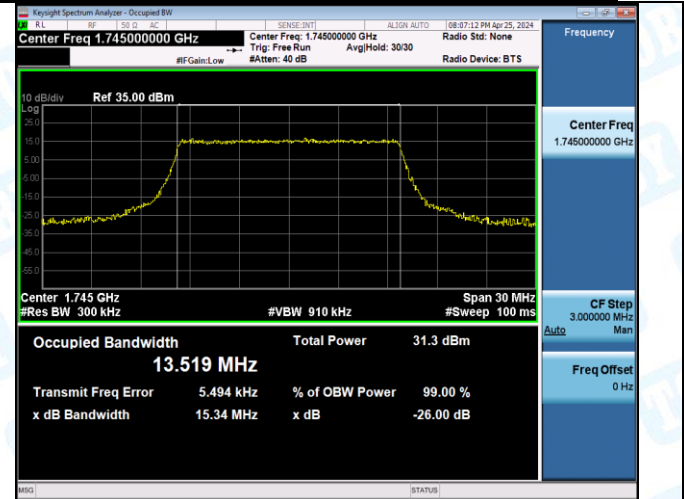

Band66-15MHz-QPSK-132322-75RB#0-PASS

Band66-15MHz-16QAM-132047-27RB#0-PASS