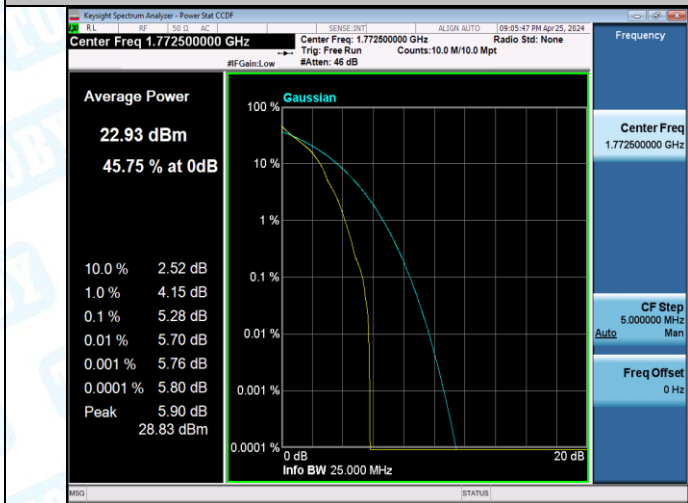

Band66-15MHz-QPSK-132597-1RB#0-PASS

Band66-15MHz-16QAM-132047-1RB#0-PASS