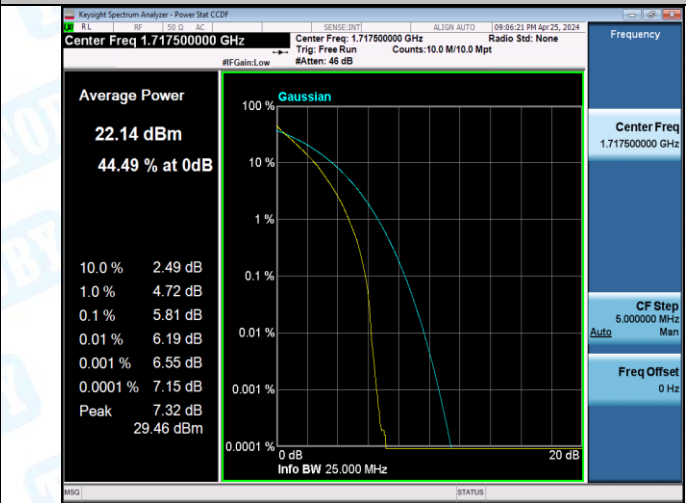

Band66-10MHz-16QAM-132622-1RB#0-PASS

Band66-10MHz-16QAM-132622-27RB#0-PASS

Band66-15MHz-QPSK-132047-1RB#0-PASS

Band66-15MHz-QPSK-132047-75RB#0-PASS

Band66-15MHz-QPSK-132322-1RB#0-PASS

Band66-15MHz-QPSK-132322-75RB#0-PASS