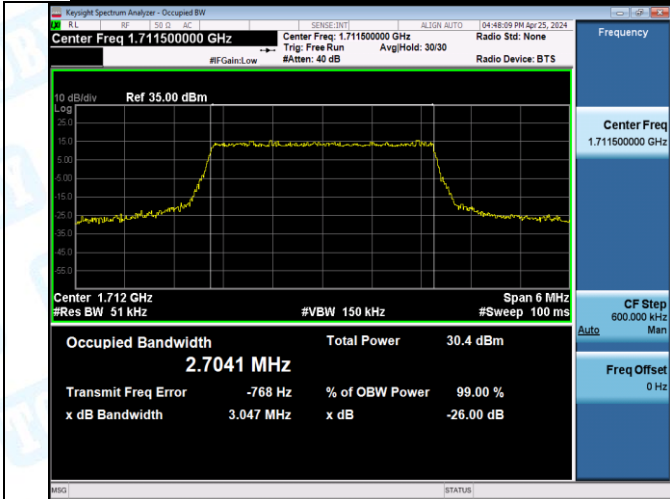

Band66-3MHz-QPSK-132657-15RB#0-PASS