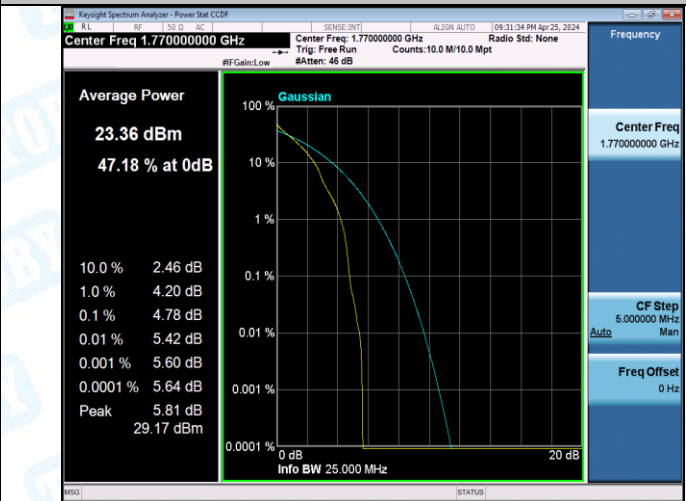

Band66-20MHz-QPSK-132572-1RB#0-PASS

Band66-20MHz-16QAM-132072-1RB#0-PASS