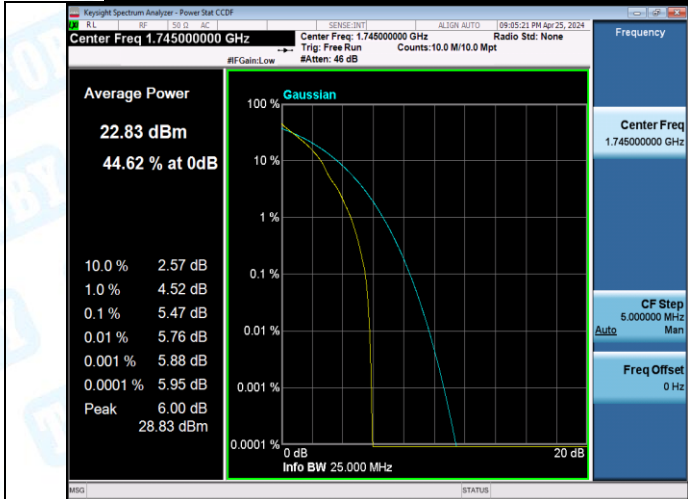

Band66-10MHz-16QAM-132622-1RB#0-PASS

Band66-10MHz-16QAM-132622-27RB#0-PASS

Band66-15MHz-QPSK-132047-1RB#0-PASS

Band66-15MHz-QPSK-132047-75RB#0-PASS

Band66-15MHz-QPSK-132322-1RB#0-PASS

Band66-15MHz-QPSK-132322-75RB#0-PASS