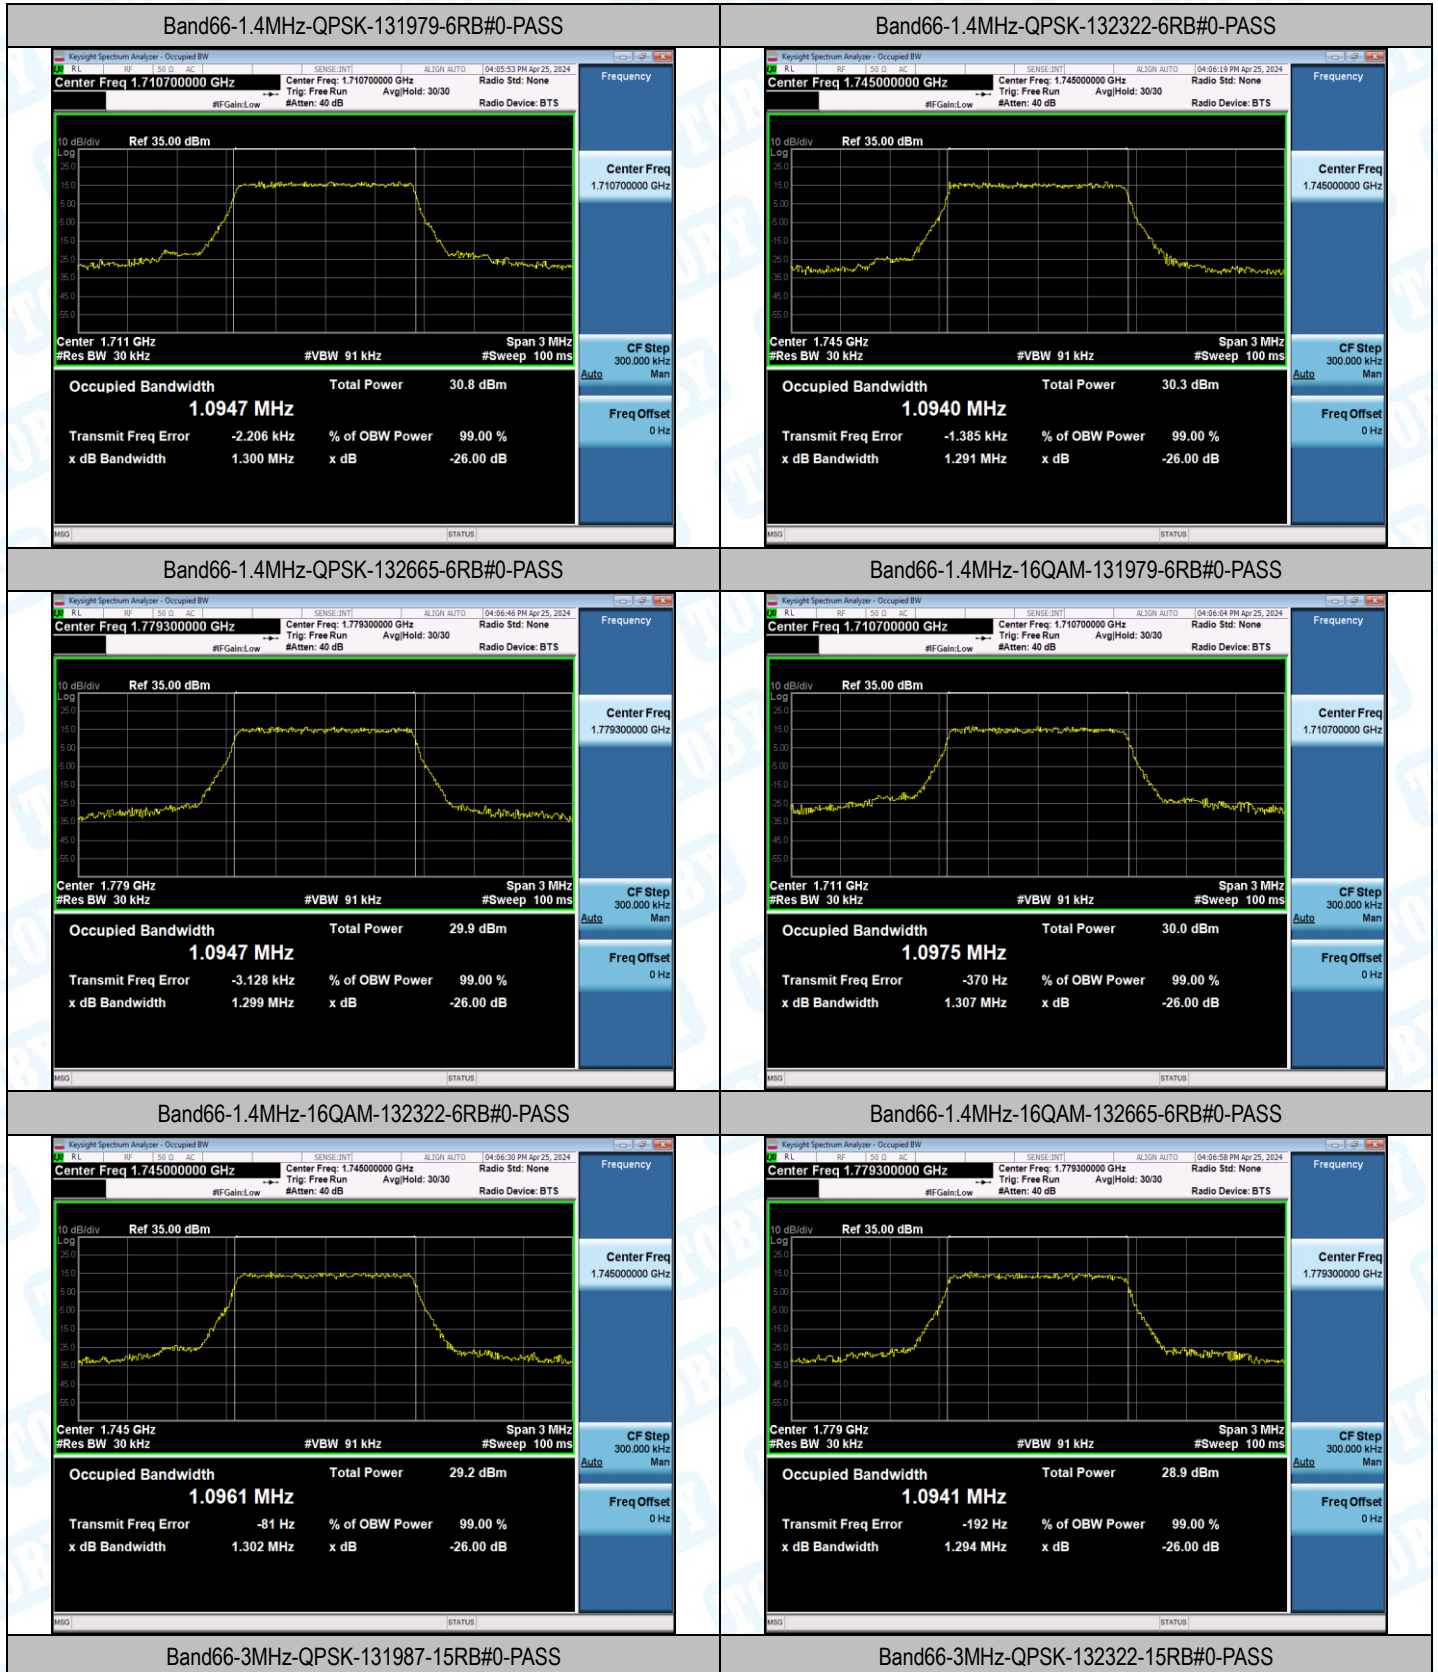

Test Graphs