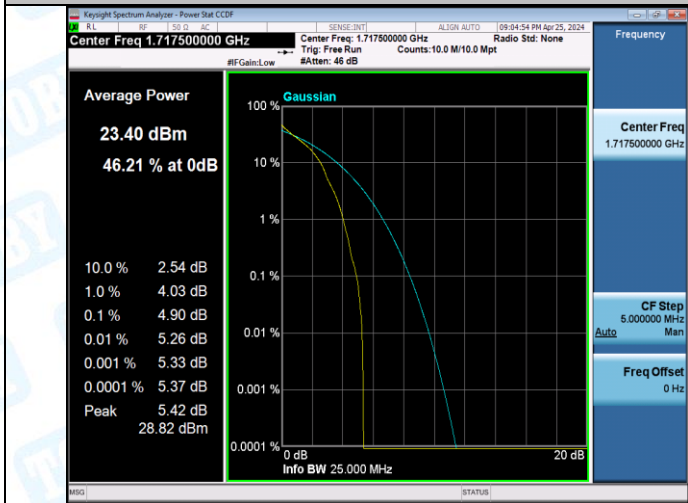

Band66-10MHz-16QAM-132622-1RB#0-PASS

Band66-10MHz-16QAM-132622-27RB#0-PASS

Band66-15MHz-QPSK-132047-1RB#0-PASS

Band66-15MHz-QPSK-132047-75RB#0-PASS

Band66-15MHz-QPSK-132322-1RB#0-PASS

Band66-15MHz-QPSK-132322-75RB#0-PASS