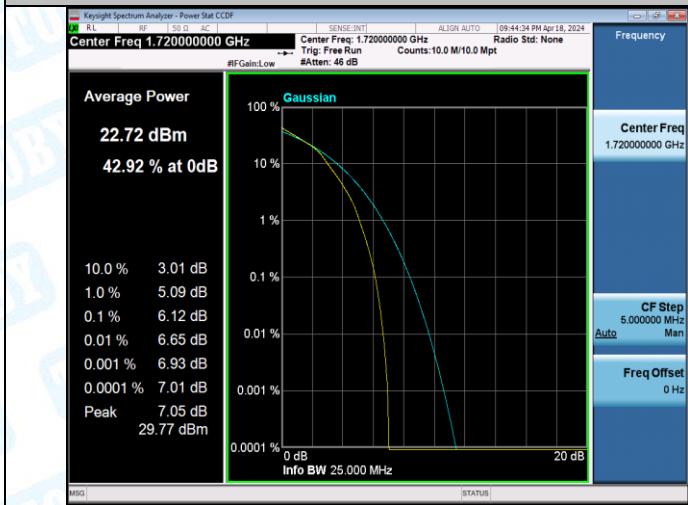

Band66-20MHz-16QAM-132072-27RB#0-PASS

Band66-20MHz-16QAM-132322-1RB#0-PASS

Band66-20MHz-16QAM-132322-27RB#0-PASS

Band66-20MHz-16QAM-132572-1RB#0-PASS

Band66-20MHz-16QAM-132572-27RB#0-PASS

3: 26dB Bandwidth and Occupied Bandwidth