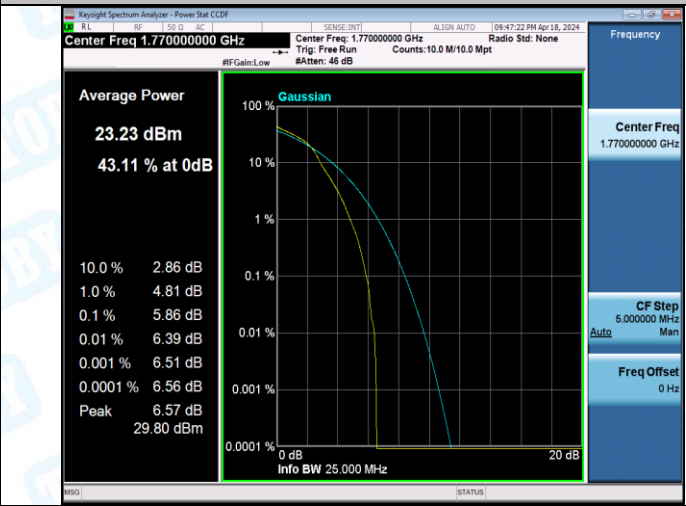

Band66-20MHz-16QAM-132072-27RB#0-PASS

Band66-20MHz-16QAM-132322-1RB#0-PASS

Band66-20MHz-16QAM-132322-27RB#0-PASS

Band66-20MHz-16QAM-132572-1RB#0-PASS

Band66-20MHz-16QAM-132572-27RB#0-PASS

3: 26dB Bandwidth and Occupied Bandwidth