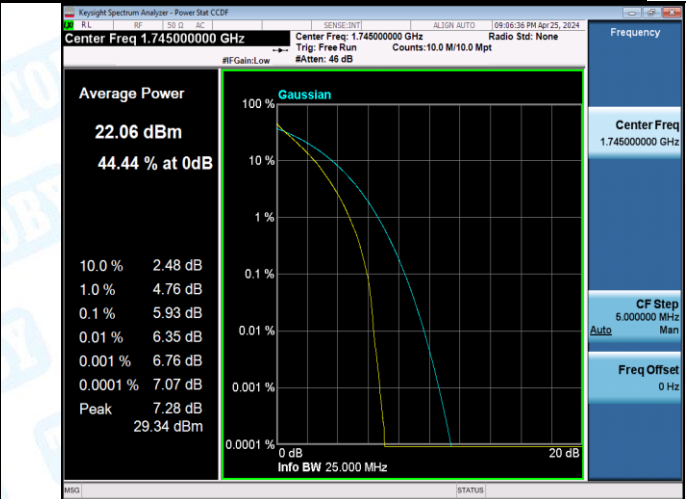

Band66-15MHz-QPSK-132322-75RB#0-PASS

Band66-15MHz-QPSK-132597-75RB#0-PASS