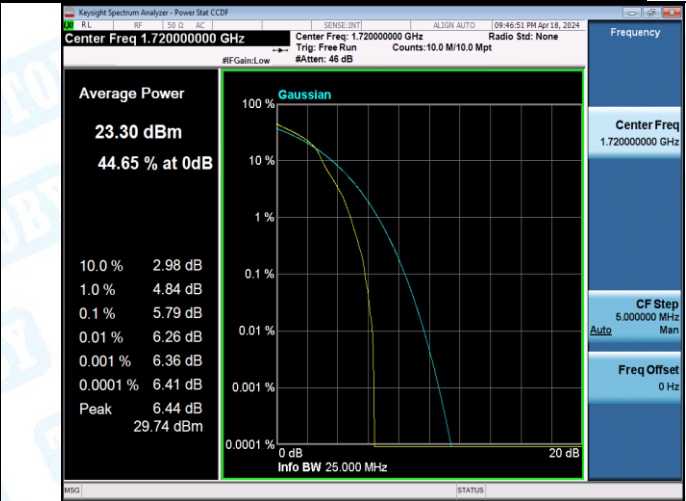

Band66-20MHz-16QAM-132072-27RB#0-PASS

Band66-20MHz-16QAM-132322-1RB#0-PASS

Band66-20MHz-16QAM-132322-27RB#0-PASS

Band66-20MHz-16QAM-132572-1RB#0-PASS

Band66-20MHz-16QAM-132572-27RB#0-PASS

3: 26dB Bandwidth and Occupied Bandwidth