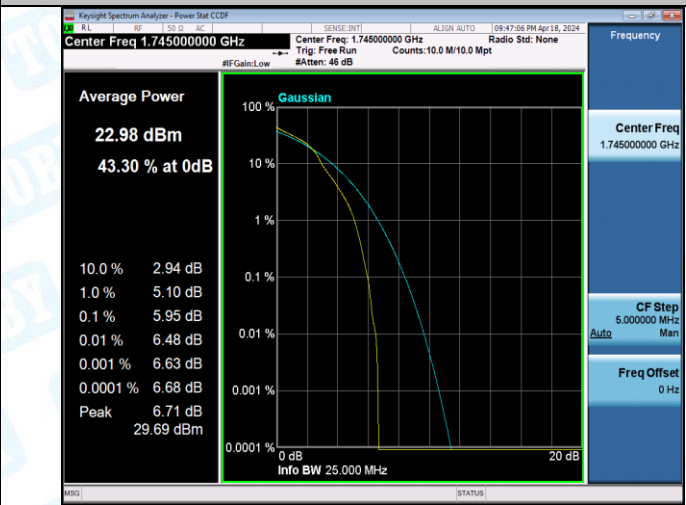

Band66-20MHz-16QAM-132072-27RB#0-PASS

Band66-20MHz-16QAM-132322-1RB#0-PASS

Band66-20MHz-16QAM-132322-27RB#0-PASS

Band66-20MHz-16QAM-132572-1RB#0-PASS

Band66-20MHz-16QAM-132572-27RB#0-PASS

3: 26dB Bandwidth and Occupied Bandwidth