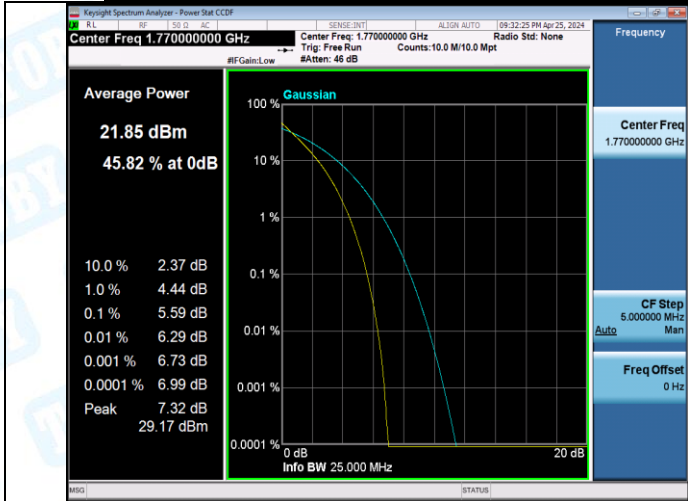

Band66-20MHz-16QAM-132072-27RB#0-PASS

Band66-20MHz-16QAM-132322-1RB#0-PASS

Band66-20MHz-16QAM-132322-27RB#0-PASS

Band66-20MHz-16QAM-132572-1RB#0-PASS

Band66-20MHz-16QAM-132572-27RB#0-PASS

3: 26dB Bandwidth and Occupied Bandwidth