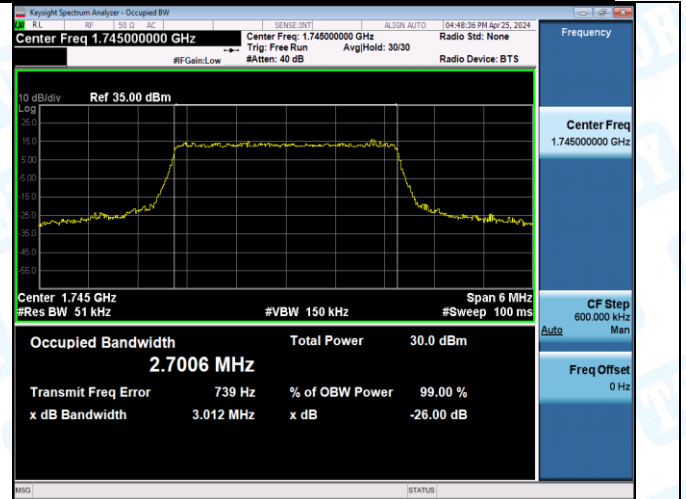

Band66-3MHz-16QAM-131987-15RB#0-PASS