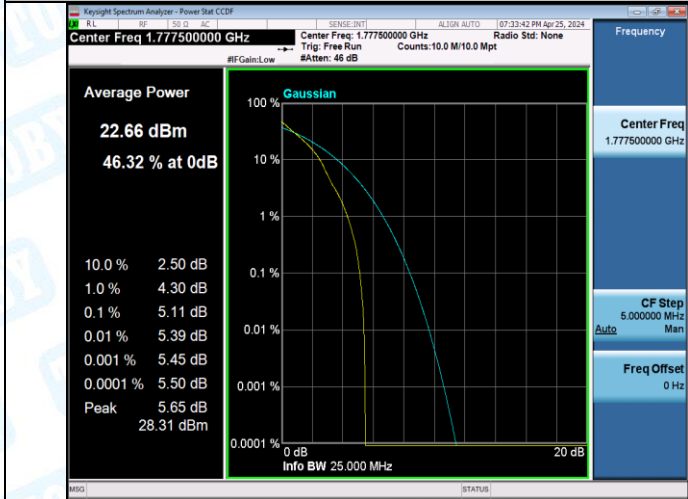

Band66-5MHz-16QAM-131997-1RB#0-PASS