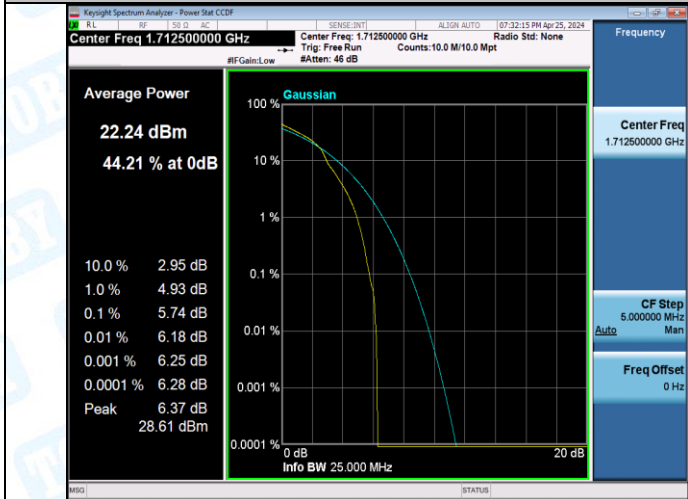

Band66-5MHz-16QAM-132322-1RB#0-PASS