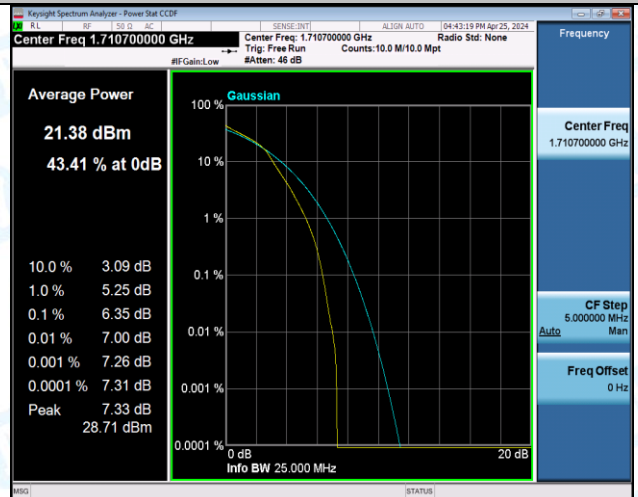

### Test Graphs

Band66-1.4MHz-QPSK-132322-1RB#0-PASS

Band66-1.4MHz-QPSK-132322-6RB#0-PASS

Band66-1.4MHz-QPSK-132665-1RB#0-PASS

Band66-1.4MHz-QPSK-132665-6RB#0-PASS

Band66-1.4MHz-16QAM-131979-1RB#0-PASS

Band66-1.4MHz-16QAM-131979-6RB#0-PASS