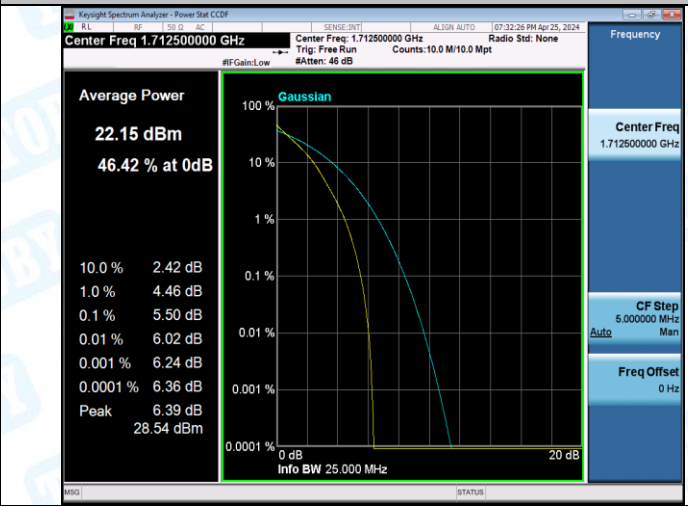

Band66-5MHz-QPSK-132322-25RB#0-PASS