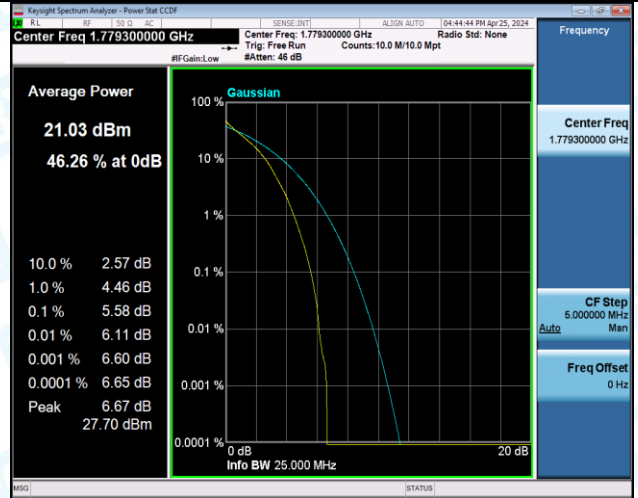

### Test Graphs

Band66-1.4MHz-QPSK-132322-1RB#0-PASS

Band66-1.4MHz-QPSK-132322-6RB#0-PASS

Band66-1.4MHz-QPSK-132665-1RB#0-PASS

Band66-1.4MHz-QPSK-132665-6RB#0-PASS

Band66-1.4MHz-16QAM-131979-1RB#0-PASS

Band66-1.4MHz-16QAM-131979-6RB#0-PASS