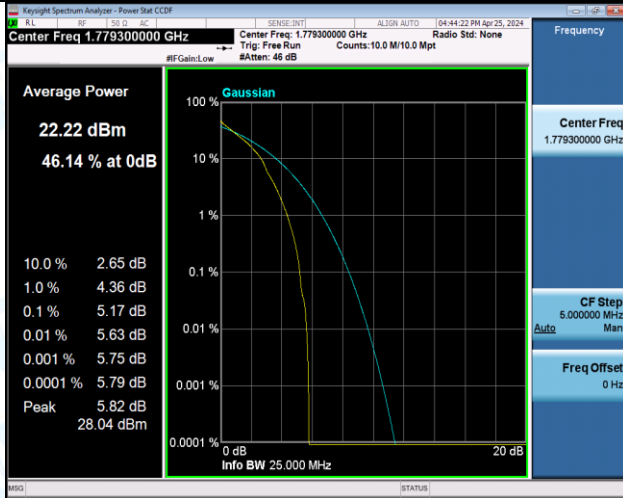

### Test Graphs

Band66-1.4MHz-QPSK-132322-1RB#0-PASS

Band66-1.4MHz-QPSK-132322-6RB#0-PASS

Band66-1.4MHz-QPSK-132665-1RB#0-PASS

Band66-1.4MHz-QPSK-132665-6RB#0-PASS

Band66-1.4MHz-16QAM-131979-1RB#0-PASS

Band66-1.4MHz-16QAM-131979-6RB#0-PASS