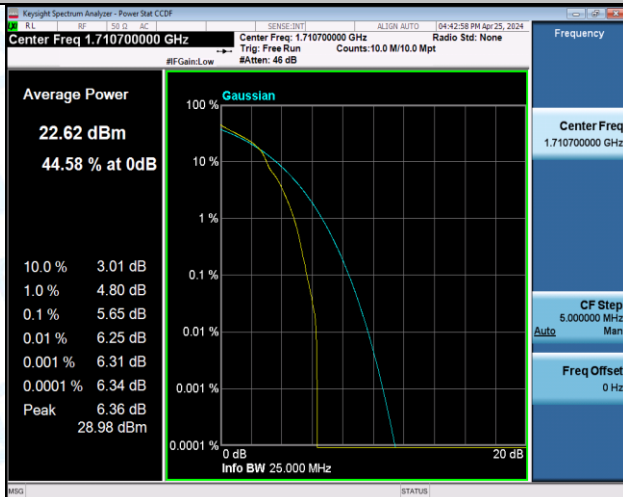

### Test Graphs

Band66-1.4MHz-QPSK-132322-1RB#0-PASS

Band66-1.4MHz-QPSK-132322-6RB#0-PASS

Band66-1.4MHz-QPSK-132665-1RB#0-PASS

Band66-1.4MHz-QPSK-132665-6RB#0-PASS

Band66-1.4MHz-16QAM-131979-1RB#0-PASS

Band66-1.4MHz-16QAM-131979-6RB#0-PASS