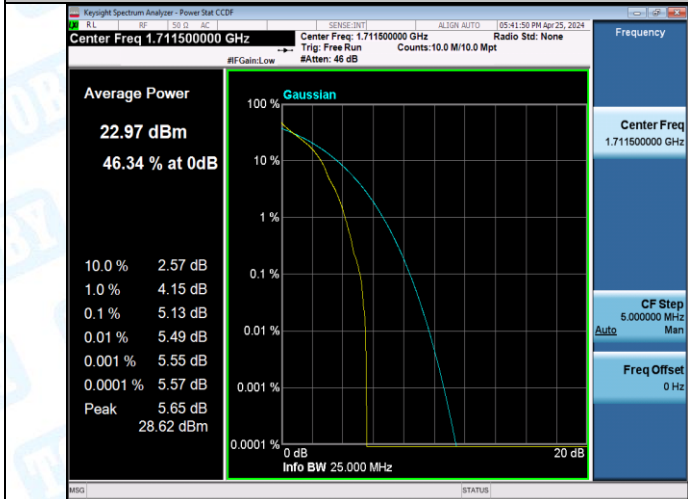

Band66-3MHz-QPSK-132322-1RB#0-PASS