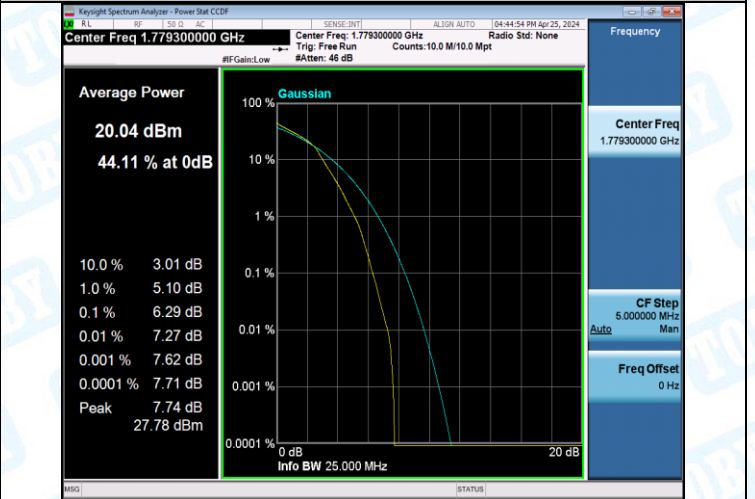

Band66-3MHz-QPSK-131987-15RB#0-PASS