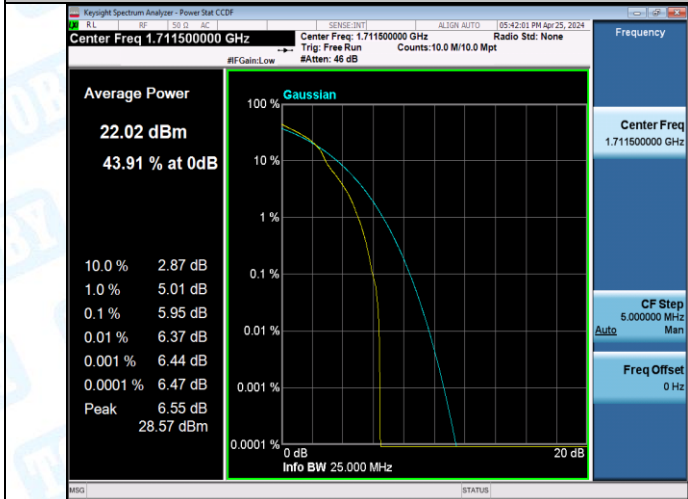

Band66-3MHz-16QAM-132322-1RB#0-PASS