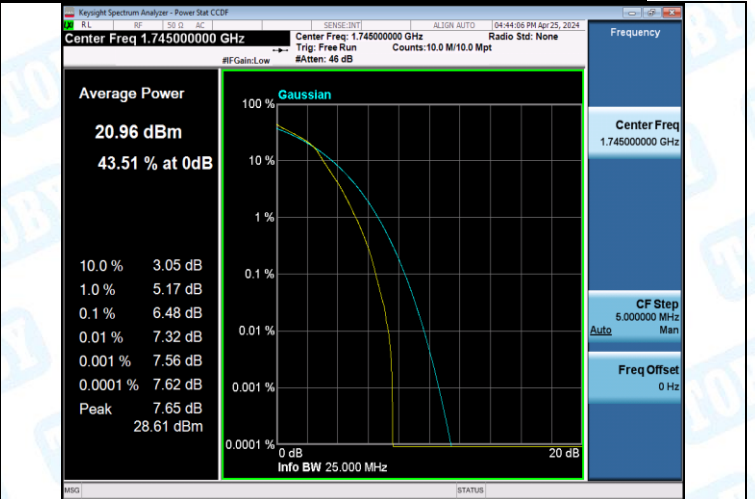

Band66-1.4MHz-16QAM-132665-6RB#0-PASS