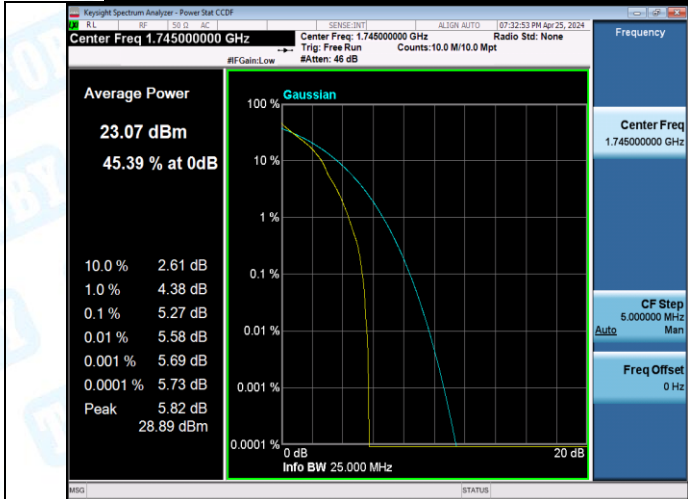

Band66-5MHz-QPSK-132647-1RB#0-PASS