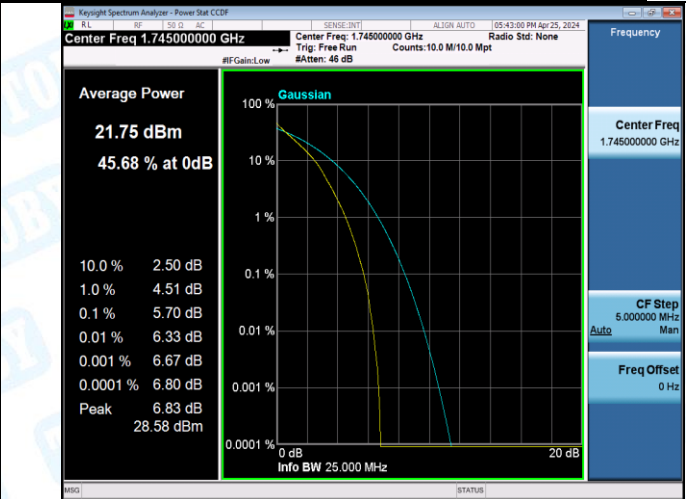

Band66-3MHz-QPSK-132657-15RB#0-PASS