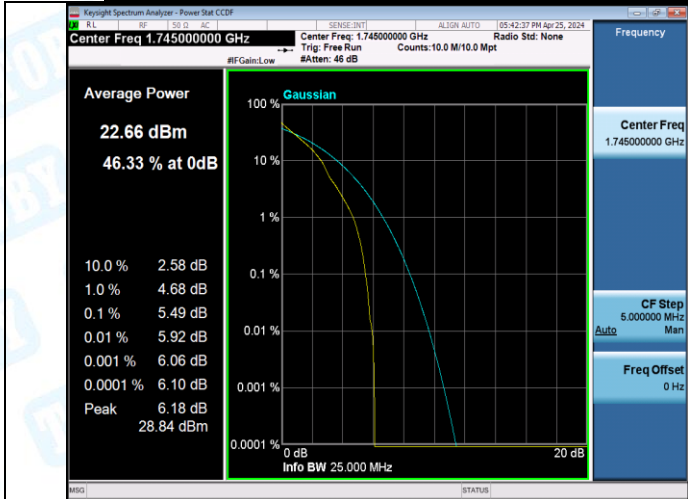

Band66-3MHz-QPSK-132657-1RB#0-PASS