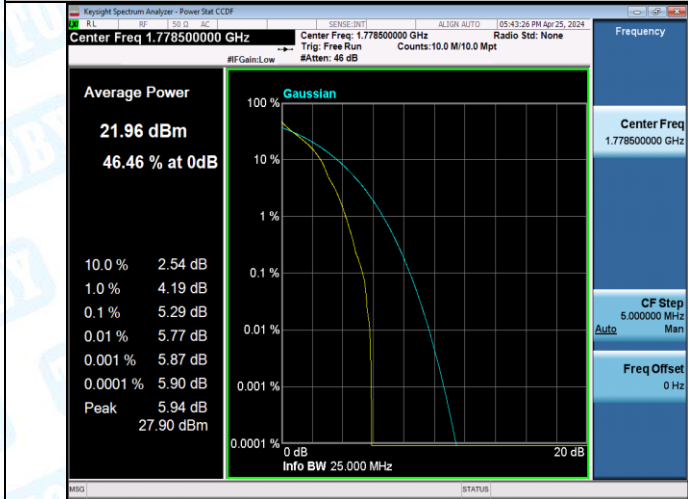

Band66-3MHz-16QAM-131987-1RB#0-PASS