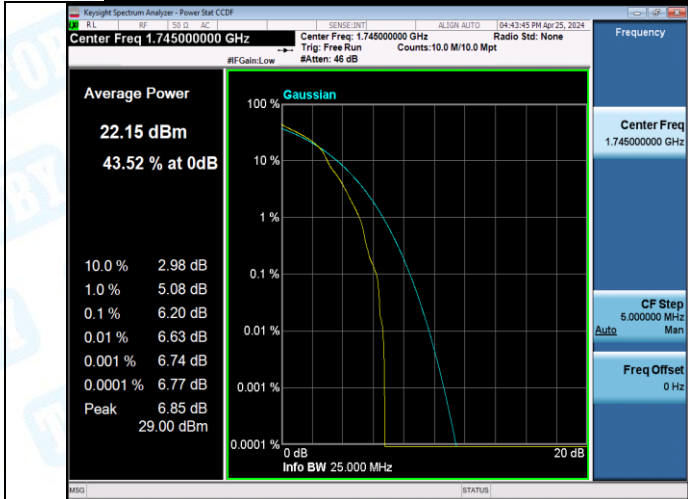

Band66-1.4MHz-16QAM-132665-1RB#0-PASS