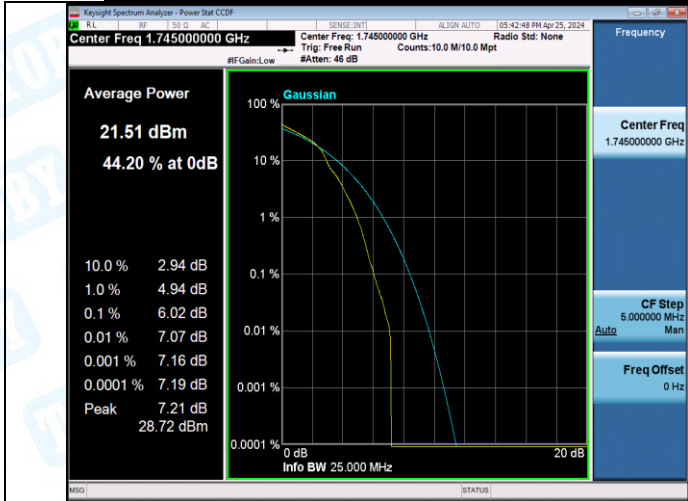

Band66-3MHz-16QAM-132657-1RB#0-PASS