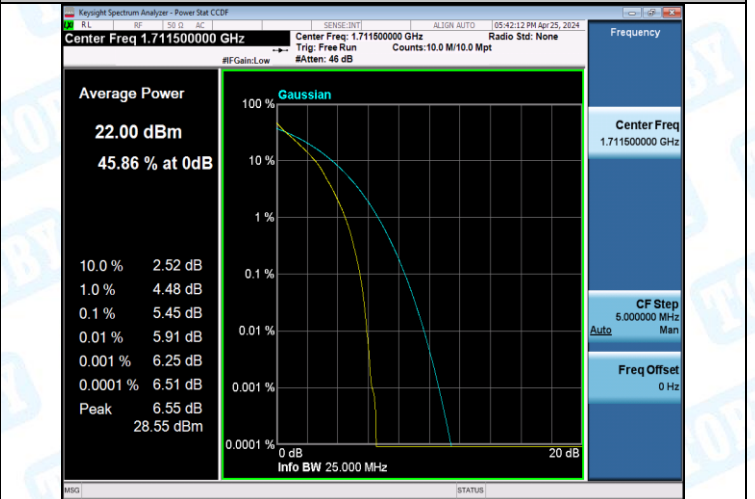

Band66-3MHz-QPSK-132322-15RB#0-PASS