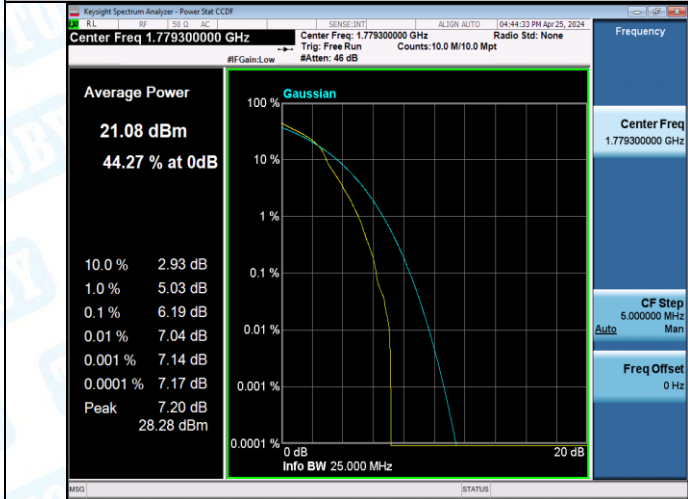

Band66-3MHz-QPSK-131987-1RB#0-PASS