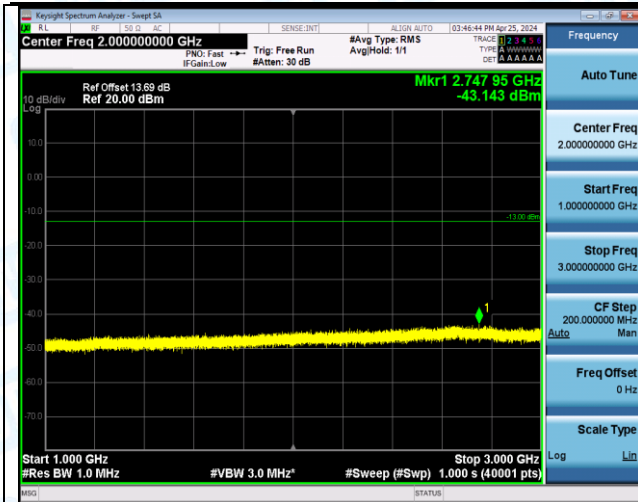

Band13_10MHz_16QAM_23230_1RB#0_1000~3000_1000~3000