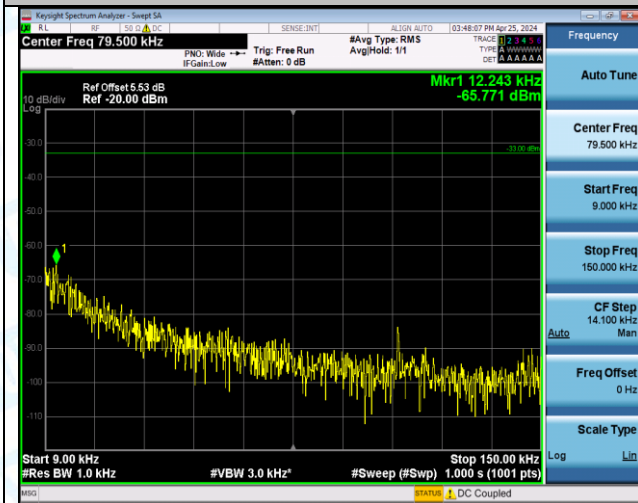

Band13\_10MHz\_16QAM\_23230\_1RB#0\_1000~3000\_1000~3000

Band13\_10MHz\_16QAM\_23230\_1RB#0\_3000~10000\_3000~10000

Band13\_10MHz\_16QAM\_23230\_1RB#49\_0.009~0.15\_0.009~0.15

Band13\_10MHz\_16QAM\_23230\_1RB#49\_0.15~30\_0.15~30