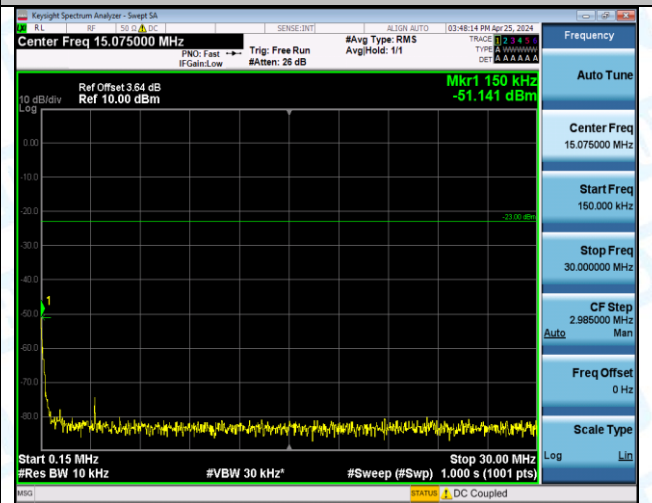

Band13\_10MHz\_16QAM\_23230\_1RB#0\_1000~3000\_1000~3000

Band13\_10MHz\_16QAM\_23230\_1RB#0\_3000~10000\_3000~10000

Band13\_10MHz\_16QAM\_23230\_1RB#49\_0.009~0.15\_0.009~0.15

Band13\_10MHz\_16QAM\_23230\_1RB#49\_0.15~30\_0.15~30