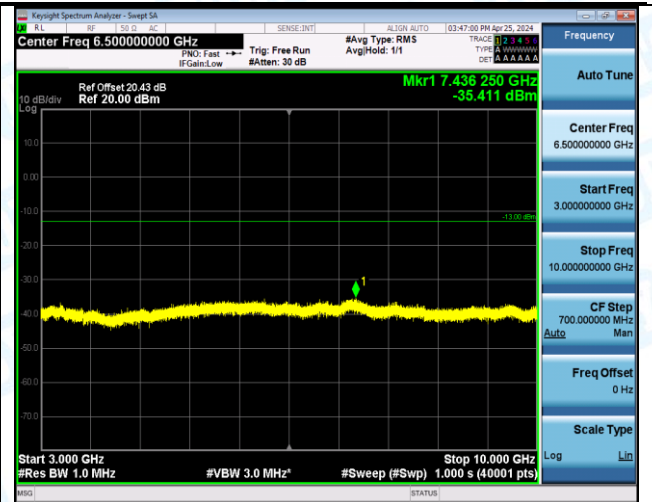

Band13\_10MHz\_QPSK\_23230\_50RB#0\_3000~10000\_3000~10000

Band13\_10MHz\_16QAM\_23230\_1RB#0\_0.009~0.15\_0.009~0.15

Band13\_10MHz\_16QAM\_23230\_1RB#0\_0.15~30\_0.15~30

Band13\_10MHz\_16QAM\_23230\_1RB#0\_30~1000\_30~1000

Band13\_10MHz\_16QAM\_23230\_1RB#0\_1000~3000\_1000~3000

Band13\_10MHz\_16QAM\_23230\_1RB#0\_3000~10000\_3000~10000

Band13\_10MHz\_16QAM\_23230\_1RB#49\_0.009~0.15\_0.009~0.15

Band13\_10MHz\_16QAM\_23230\_1RB#49\_0.15~30\_0.15~30