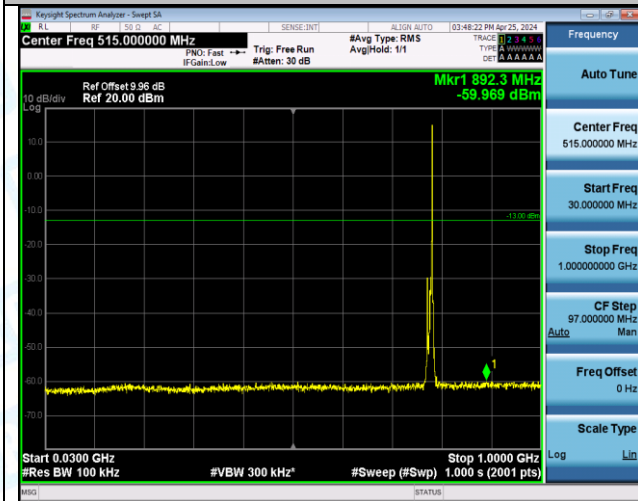

Band13_10MHz_16QAM_23230_1RB#49_30~1000_30~1000