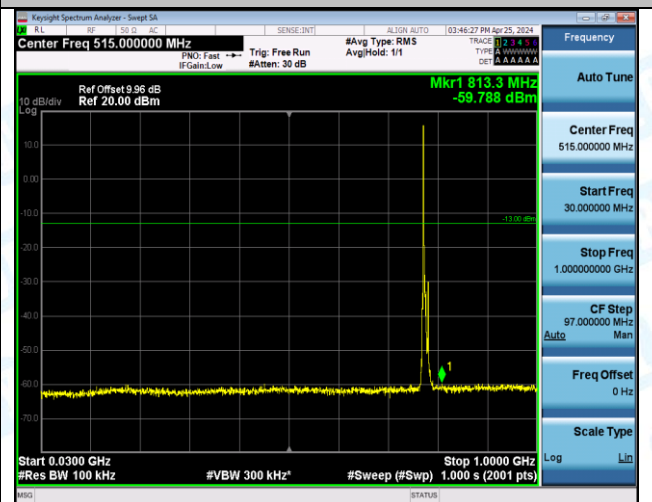

Band13_10MHz_16QAM_23230_1RB#0_30~1000_30~1000