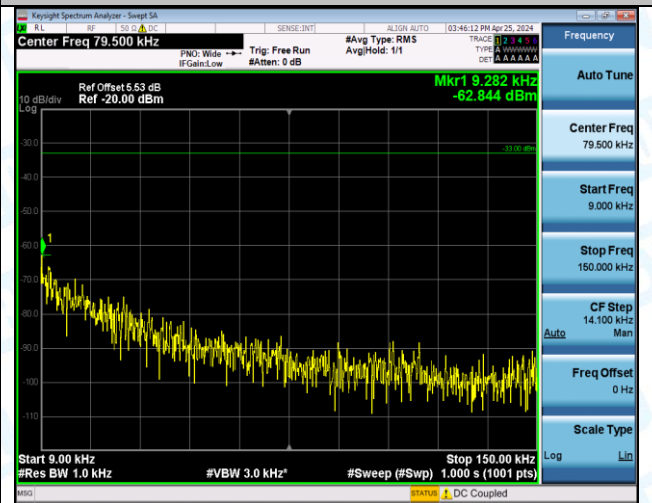

Band13\_10MHz\_QPSK\_23230\_50RB#0\_3000~10000\_3000~10000

Band13\_10MHz\_16QAM\_23230\_1RB#0\_0.009~0.15\_0.009~0.15

Band13\_10MHz\_16QAM\_23230\_1RB#0\_0.15~30\_0.15~30

Band13\_10MHz\_16QAM\_23230\_1RB#0\_30~1000\_30~1000