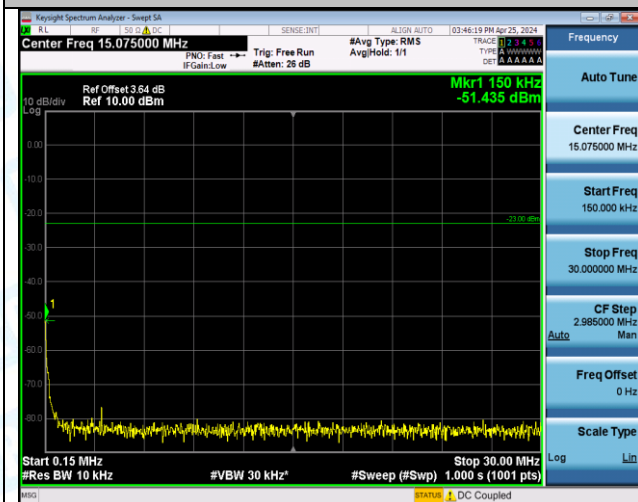

Band13\_10MHz\_QPSK\_23230\_50RB#0\_3000~10000\_3000~10000

Band13\_10MHz\_16QAM\_23230\_1RB#0\_0.009~0.15\_0.009~0.15

Band13\_10MHz\_16QAM\_23230\_1RB#0\_0.15~30\_0.15~30

Band13\_10MHz\_16QAM\_23230\_1RB#0\_30~1000\_30~1000