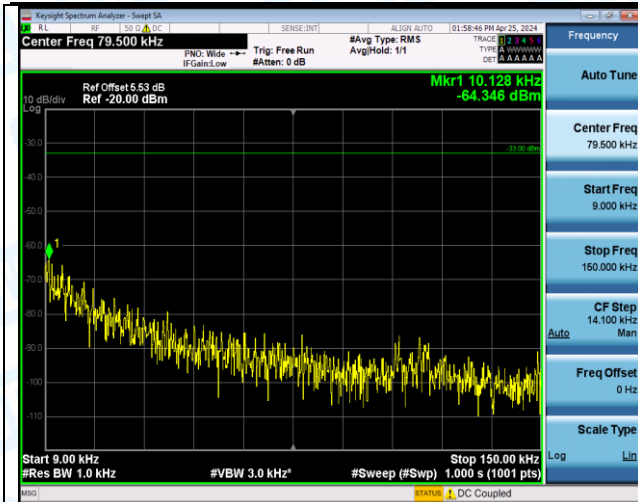

Band13_5MHz_QPSK_23230_25RB#0_30~1000_30~1000

Band13_5MHz_QPSK_23230_25RB#0_1000~3000_1000~3000

Band13_5MHz_QPSK_23230_25RB#0_3000~10000_3000~10000

Band13_5MHz_QPSK_23255_1RB#0_0.009~0.15_0.009~0.15

Band13_5MHz_QPSK_23255_1RB#0_0.15~30_0.15~30