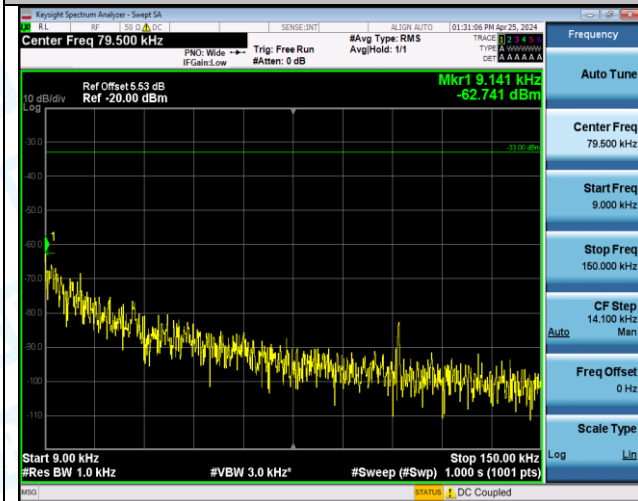

Test Graphs

Band13_5MHz_QPSK_23205_1RB#24_1000~3000_1000~3000

Band13_5MHz_QPSK_23205_1RB#24_3000~10000_3000~10000

Band13_5MHz_QPSK_23205_25RB#0_0.009~0.15_0.009~0.15

Band13_5MHz_QPSK_23205_25RB#0_0.15~30_0.15~30