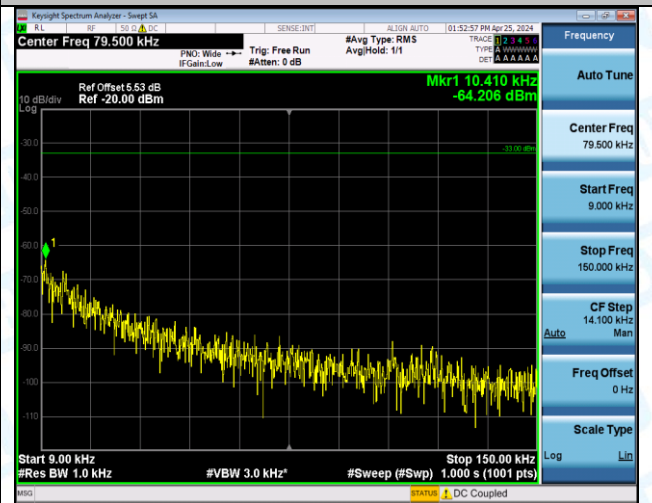

Band13_5MHz_QPSK_23205_25RB#0_30~1000_30~1000

Band13_5MHz_QPSK_23205_25RB#0_1000~3000_1000~3000

Band13_5MHz_QPSK_23205_25RB#0_3000~10000_3000~10000

Band13_5MHz_QPSK_23230_1RB#0_0.009~0.15_0.009~0.15

Band13_5MHz_QPSK_23230_1RB#0_0.15~30_0.15~30