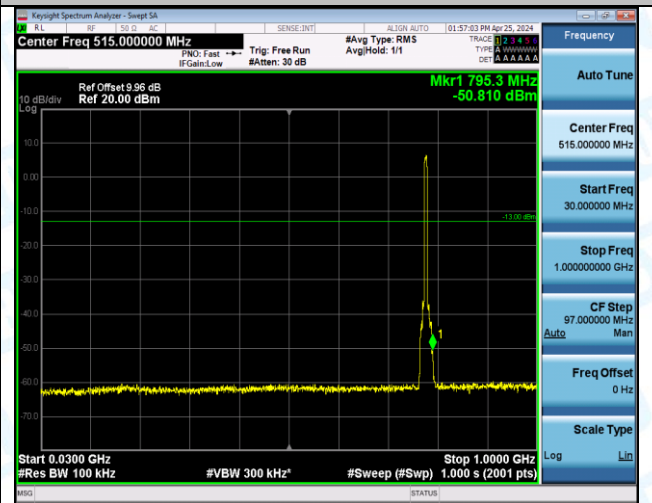

Band13_5MHz_QPSK_23230_25RB#0_30~1000_30~1000

Band13_5MHz_QPSK_23230_25RB#0_3000~10000_3000~10000