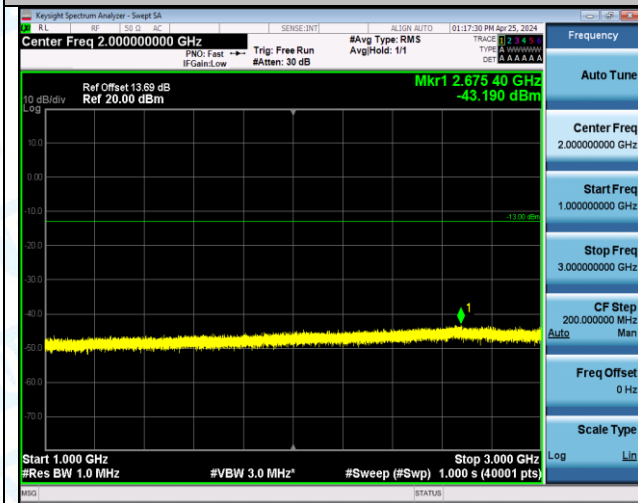

Test Graphs

Band13_5MHz_QPSK_23205_1RB#24_1000~3000_1000~3000

Band13_5MHz_QPSK_23205_1RB#24_3000~10000_3000~10000

Band13_5MHz_QPSK_23205_25RB#0_0.009~0.15_0.009~0.15

Band13_5MHz_QPSK_23205_25RB#0_0.15~30_0.15~30