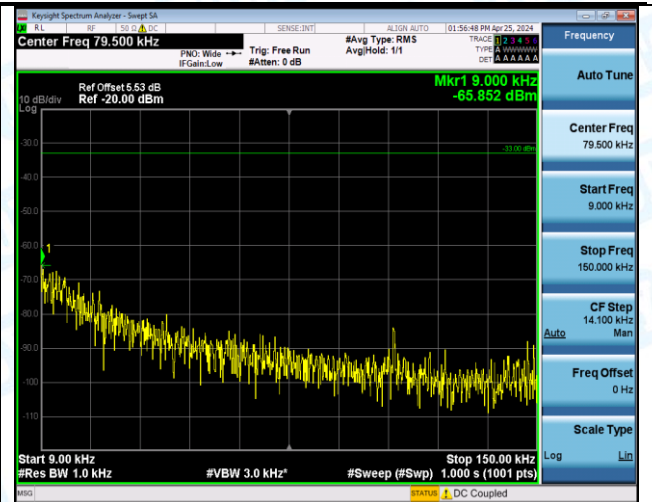

Band13_5MHz_QPSK_23230_1RB#24_30~1000_30~1000

Band13_5MHz_QPSK_23230_1RB#24_1000~3000_1000~3000

Band13_5MHz_QPSK_23230_1RB#24_3000~10000_3000~10000

Band13_5MHz_QPSK_23230_25RB#0_0.009~0.15_0.009~0.15

Band13_5MHz_QPSK_23230_25RB#0_0.15~30_0.15~30