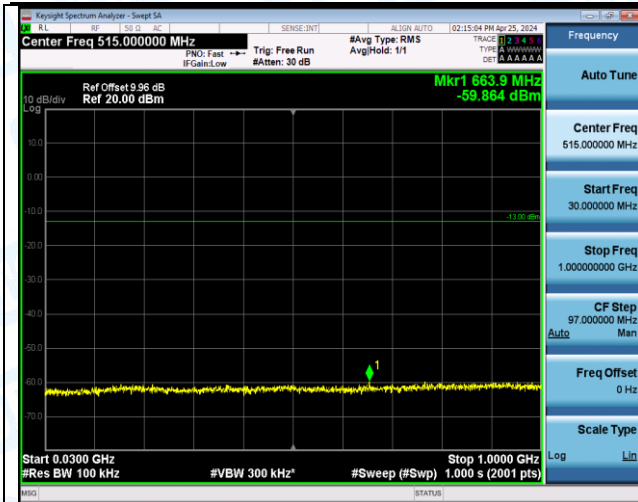

Band13_5MHz_QPSK_23255_25RB#0_30~1000_30~1000

Band13_5MHz_QPSK_23255_25RB#0_3000~10000_3000~10000