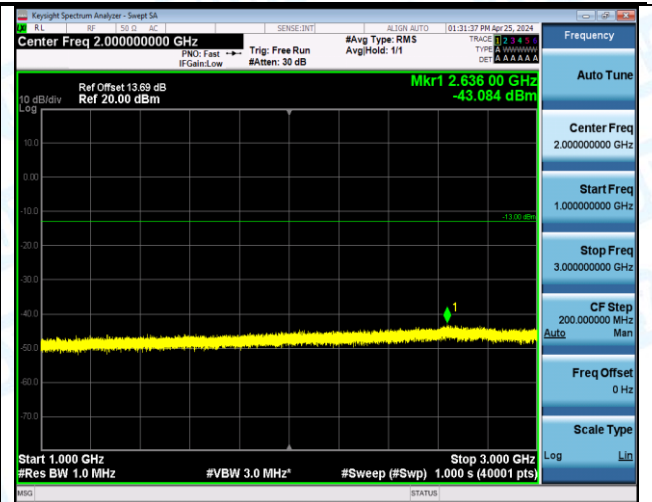

Band13_5MHz_QPSK_23205_25RB#0_1000~3000_1000~3000

Band13_5MHz_QPSK_23230_1RB#0_0.009~0.15_0.009~0.15