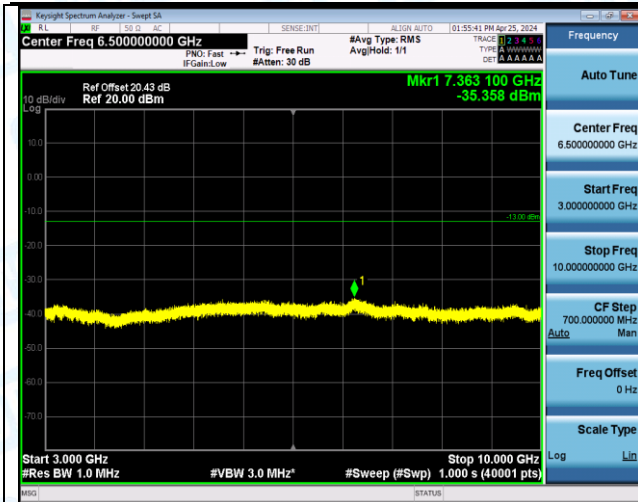

Band13_5MHz_QPSK_23230_1RB#24_30~1000_30~1000

Band13_5MHz_QPSK_23230_1RB#24_1000~3000_1000~3000

Band13_5MHz_QPSK_23230_1RB#24_3000~10000_3000~10000

Band13_5MHz_QPSK_23230_25RB#0_0.009~0.15_0.009~0.15

Band13_5MHz_QPSK_23230_25RB#0_0.15~30_0.15~30