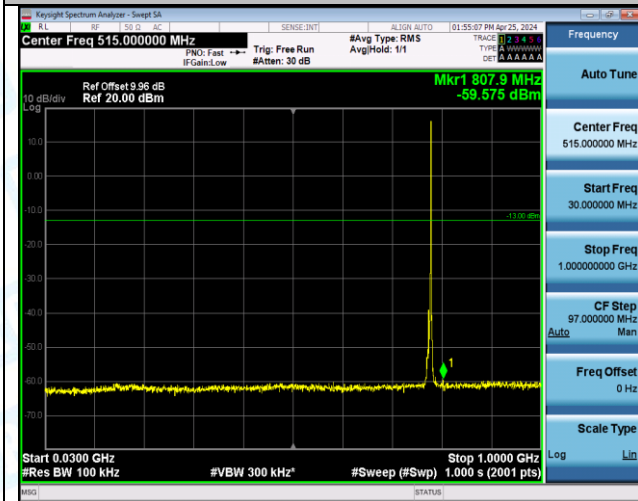

Band13_5MHz_QPSK_23230_1RB#24_30~1000_30~1000

Band13_5MHz_QPSK_23230_1RB#24_3000~10000_3000~10000