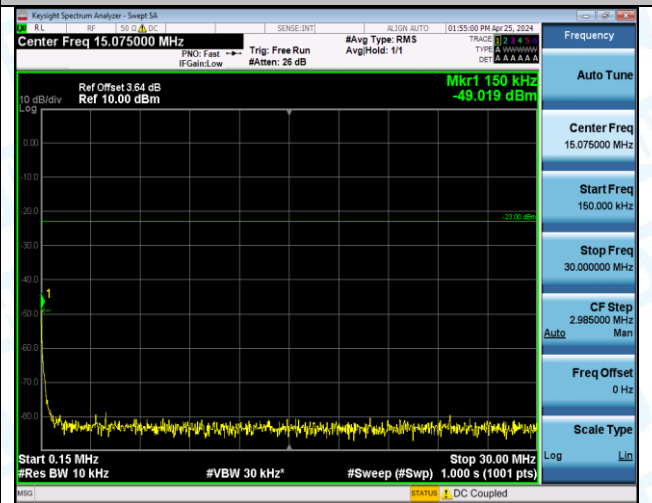

Band13_5MHz_QPSK_23230_1RB#24_0.15~30_0.15~30

Band13_5MHz_QPSK_23230_1RB#24_1000~3000_1000~3000