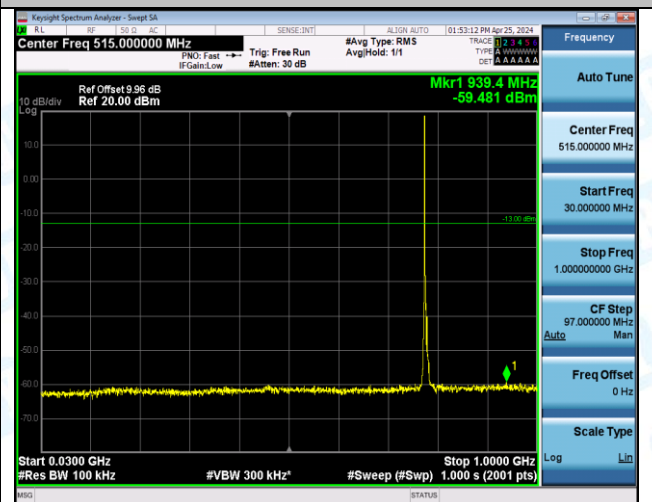

Band13_5MHz_QPSK_23230_1RB#0_30~1000_30~1000

Band13_5MHz_QPSK_23230_1RB#0_3000~10000_3000~10000