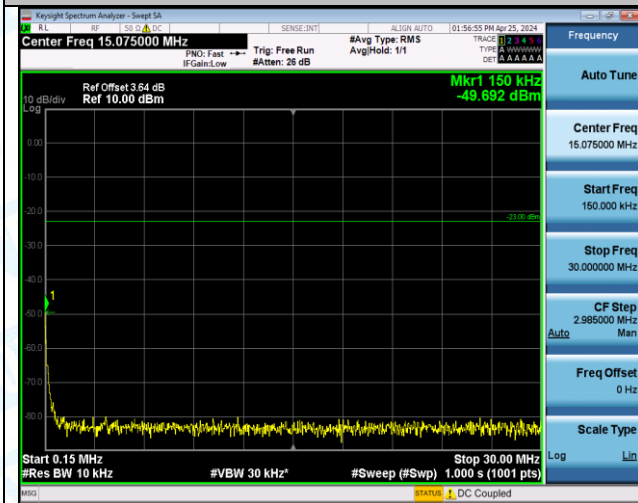

Band13_5MHz_QPSK_23230_25RB#0_0.15~30_0.15~30

Band13_5MHz_QPSK_23230_25RB#0_1000~3000_1000~3000