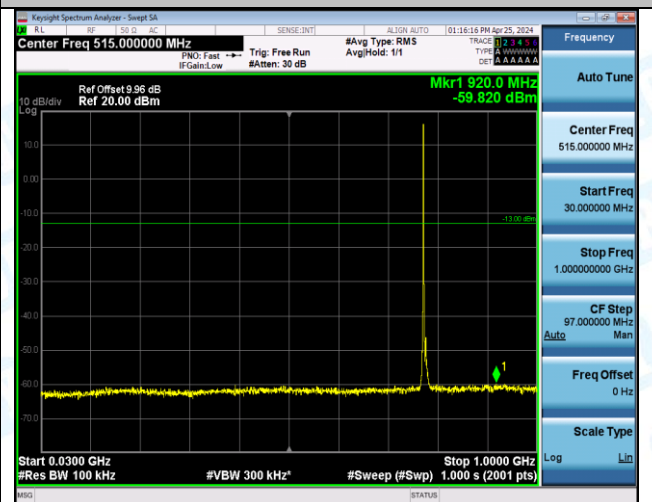

Band13_5MHz_16QAM_23205_1RB#0_30~1000_30~1000

Band13_5MHz_16QAM_23205_1RB#0_3000~10000_3000~10000