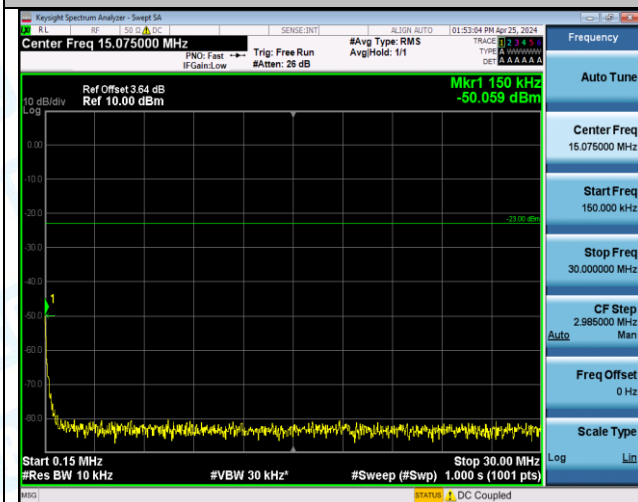

Band13_5MHz_QPSK_23230_1RB#0_0.15~30_0.15~30

Band13_5MHz_QPSK_23230_1RB#0_1000~3000_1000~3000