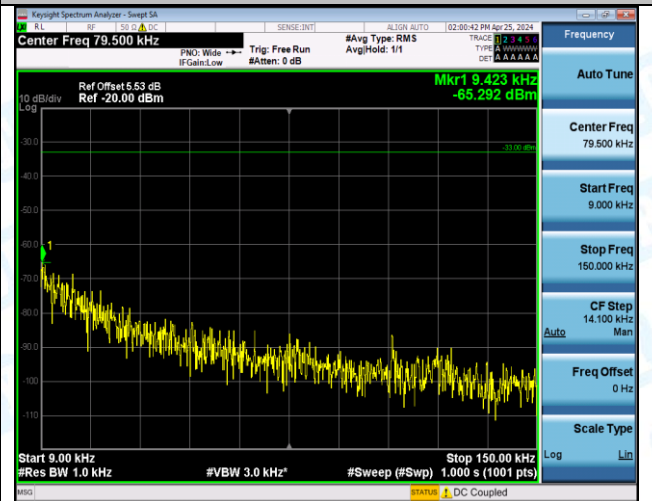

Band13_5MHz_QPSK_23255_1RB#0_30~1000_30~1000

Band13_5MHz_QPSK_23255_1RB#0_1000~3000_1000~3000

Band13_5MHz_QPSK_23255_1RB#0_3000~10000_3000~10000

Band13_5MHz_QPSK_23255_1RB#24_0.009~0.15_0.009~0.15

Band13_5MHz_QPSK_23255_1RB#24_0.15~30_0.15~30