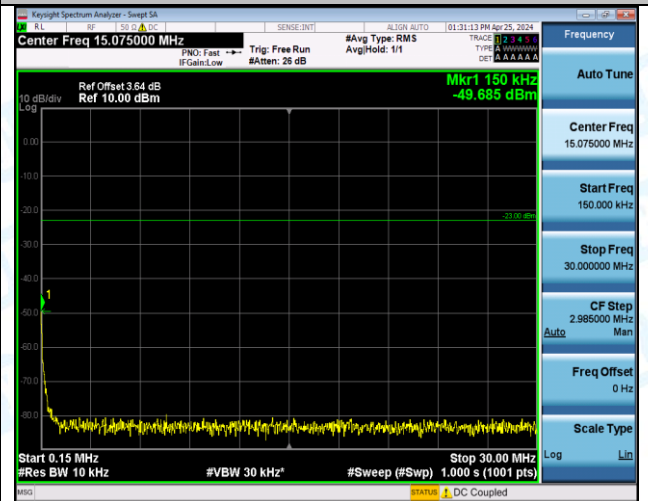

Band13_5MHz_QPSK_23205_25RB#0_0.15~30_0.15~30

Band13_5MHz_QPSK_23205_25RB#0_1000~3000_1000~3000