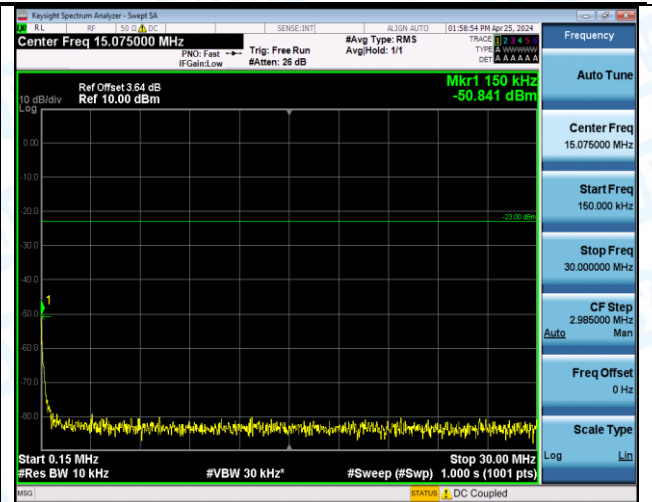

Band13_5MHz_QPSK_23255_1RB#0_0.15~30_0.15~30

Band13_5MHz_QPSK_23255_1RB#0_1000~3000_1000~3000