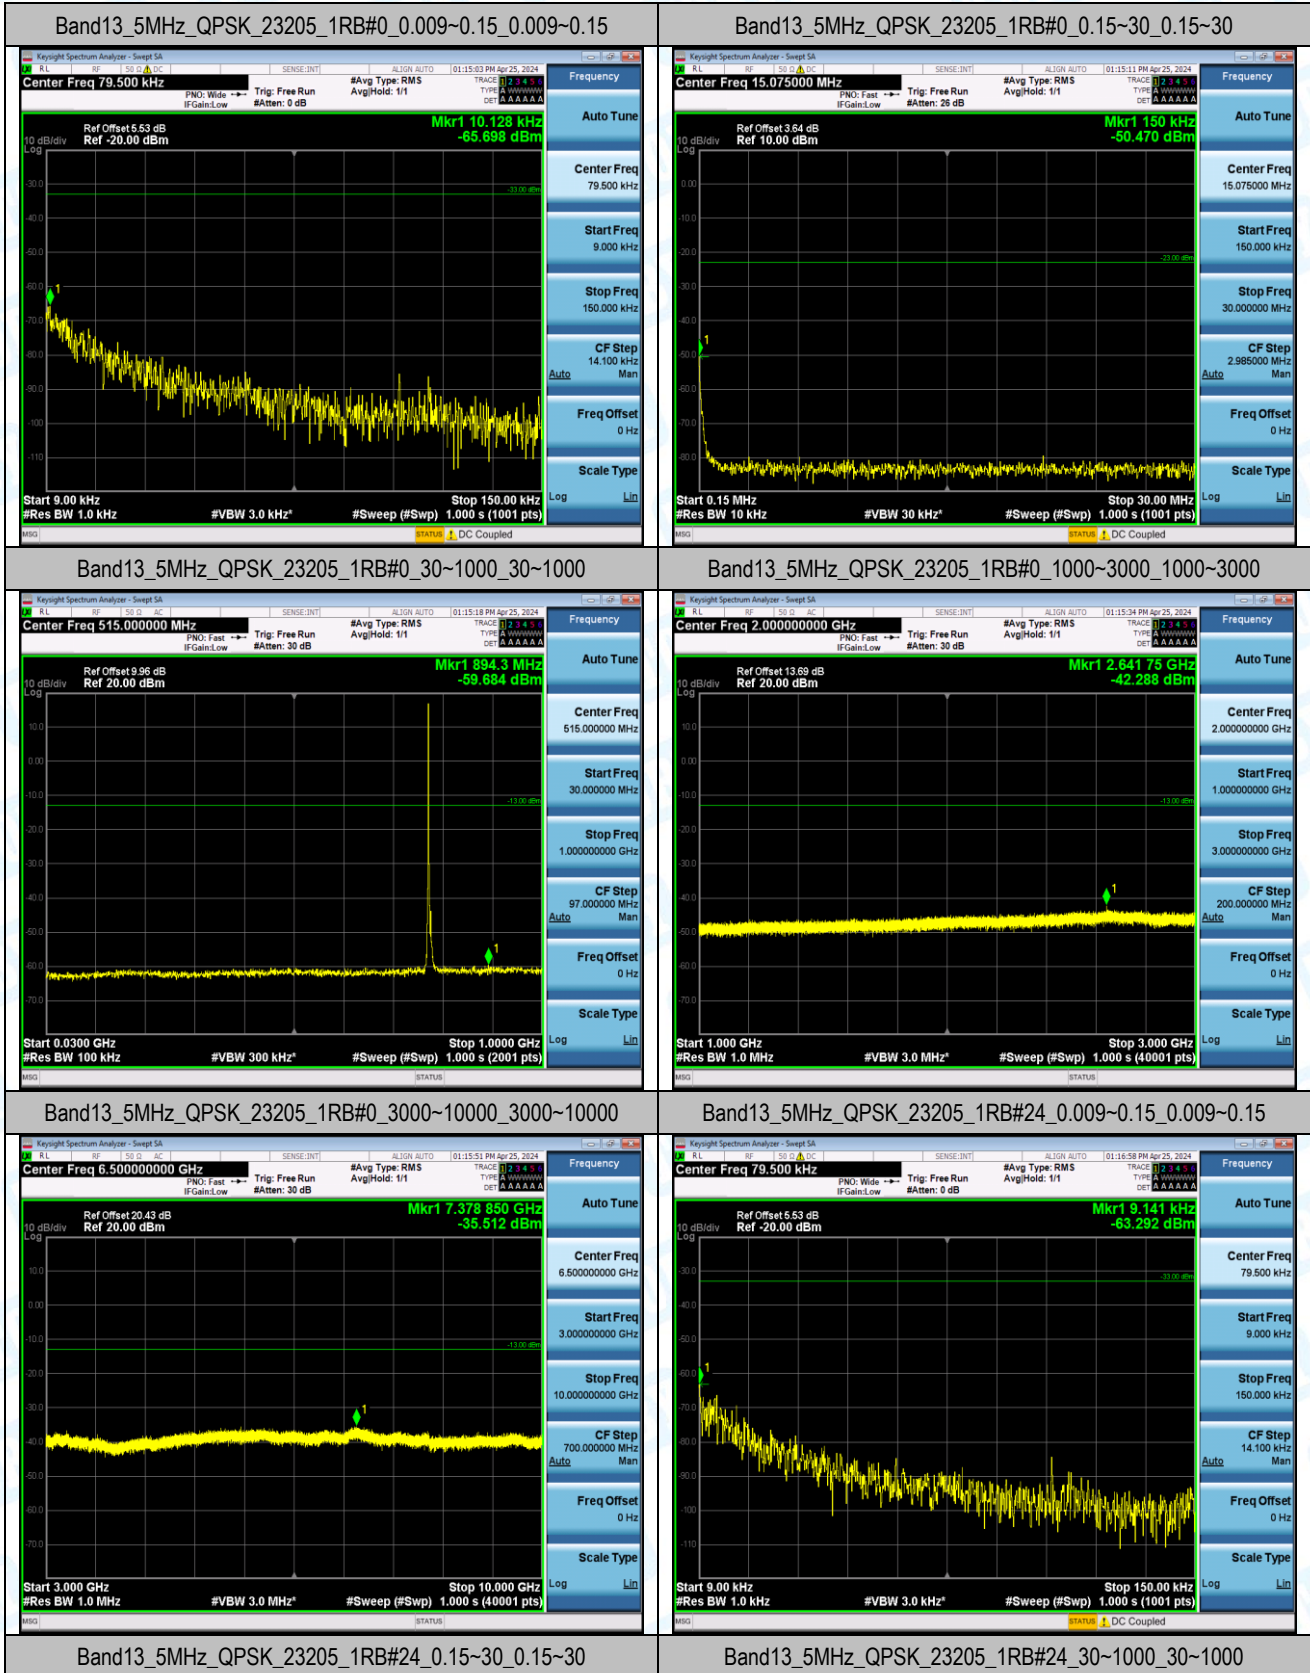

Test Graphs

Band13_5MHz_QPSK_23205_1RB#24_1000~3000_1000~3000

Band13_5MHz_QPSK_23205_1RB#24_3000~10000_3000~10000

Band13_5MHz_QPSK_23205_25RB#0_0.009~0.15_0.009~0.15

Band13_5MHz_QPSK_23205_25RB#0_0.15~30_0.15~30