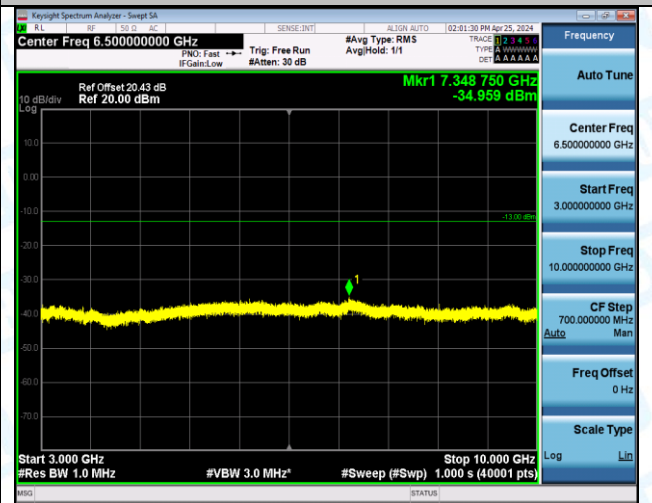

Band13_5MHz_QPSK_23255_1RB#24_30~1000_30~1000

Band13_5MHz_QPSK_23255_1RB#24_1000~3000_1000~3000

Band13_5MHz_QPSK_23255_1RB#24_3000~10000_3000~10000

Band13_5MHz_QPSK_23255_25RB#0_0.009~0.15_0.009~0.15

Band13_5MHz_QPSK_23255_25RB#0_0.15~30_0.15~30