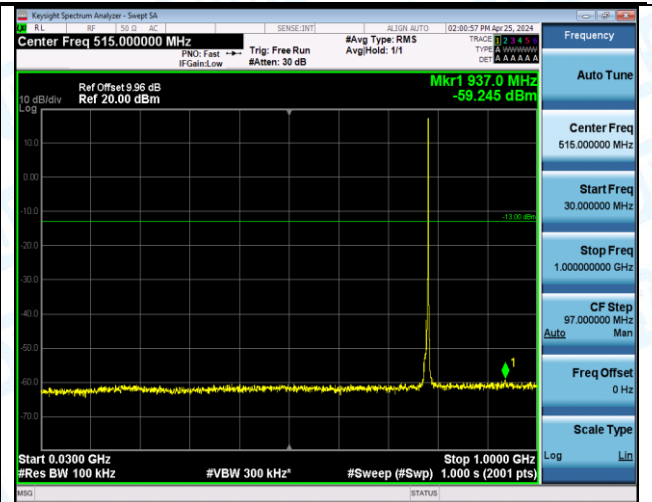

Band13_5MHz_QPSK_23255_1RB#24_30~1000_30~1000

Band13_5MHz_QPSK_23255_1RB#24_3000~10000_3000~10000