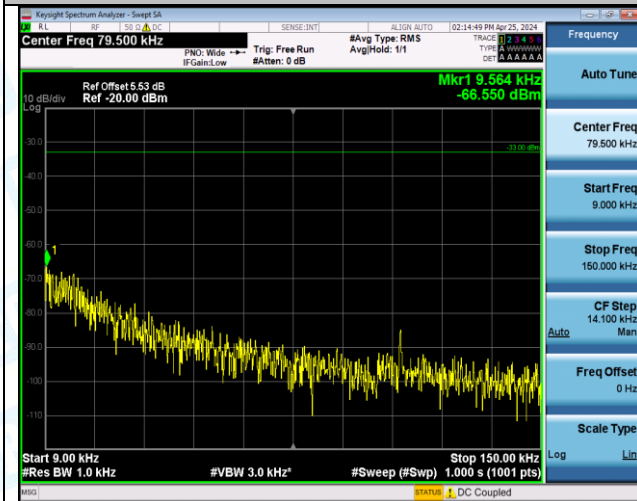

Band13_5MHz_QPSK_23255_1RB#24_30~1000_30~1000

Band13_5MHz_QPSK_23255_1RB#24_1000~3000_1000~3000

Band13_5MHz_QPSK_23255_1RB#24_3000~10000_3000~10000

Band13_5MHz_QPSK_23255_25RB#0_0.009~0.15_0.009~0.15

Band13_5MHz_QPSK_23255_25RB#0_0.15~30_0.15~30