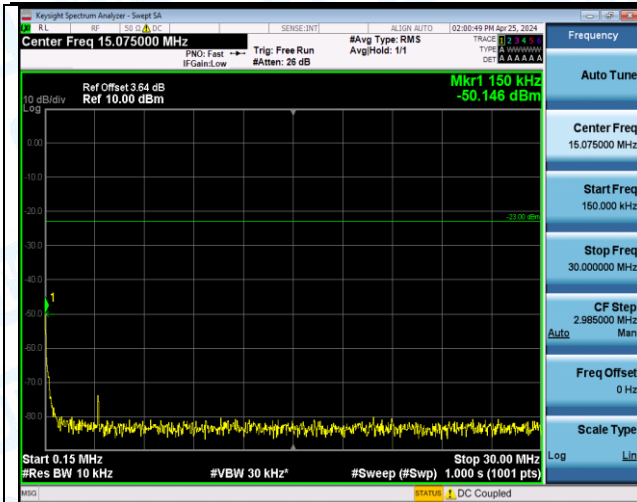

Band13_5MHz_QPSK_23255_1RB#24_0.15~30_0.15~30

Band13_5MHz_QPSK_23255_1RB#24_1000~3000_1000~3000