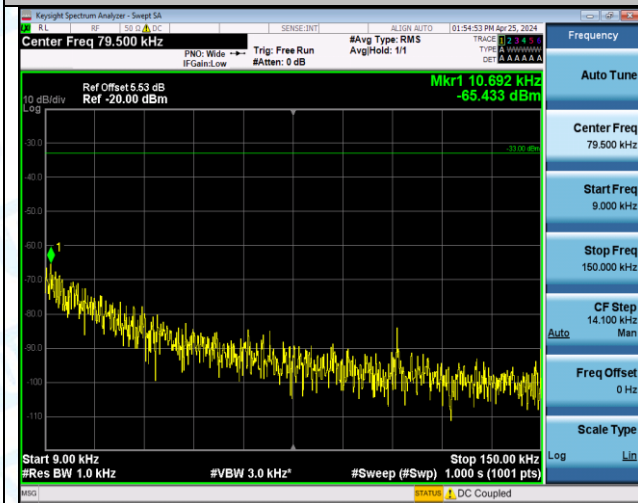

Band13_5MHz_QPSK_23230_1RB#0_30~1000_30~1000

Band13_5MHz_QPSK_23230_1RB#0_1000~3000_1000~3000

Band13_5MHz_QPSK_23230_1RB#0_3000~10000_3000~10000

Band13_5MHz_QPSK_23230_1RB#24_0.009~0.15_0.009~0.15

Band13_5MHz_QPSK_23230_1RB#24_0.15~30_0.15~30