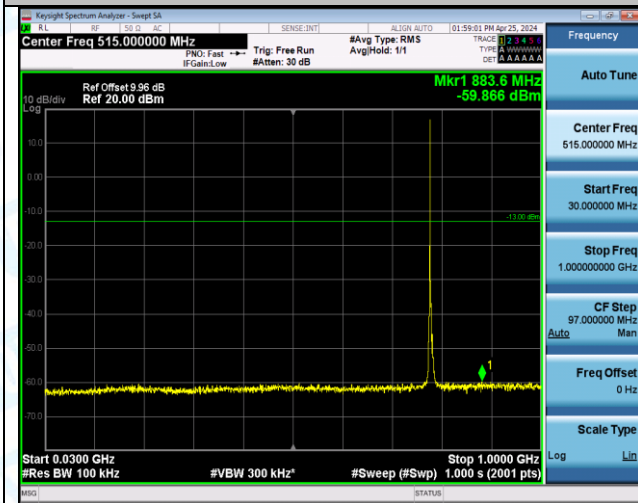

Band13_5MHz_QPSK_23255_1RB#0_30~1000_30~1000

Band13_5MHz_QPSK_23255_1RB#0_3000~10000_3000~10000