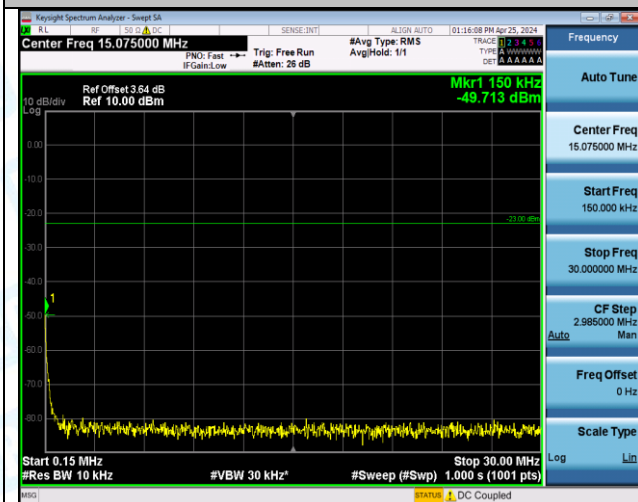

Band13_5MHz_16QAM_23205_1RB#0_0.15~30_0.15~30

Band13_5MHz_16QAM_23205_1RB#0_1000~3000_1000~3000