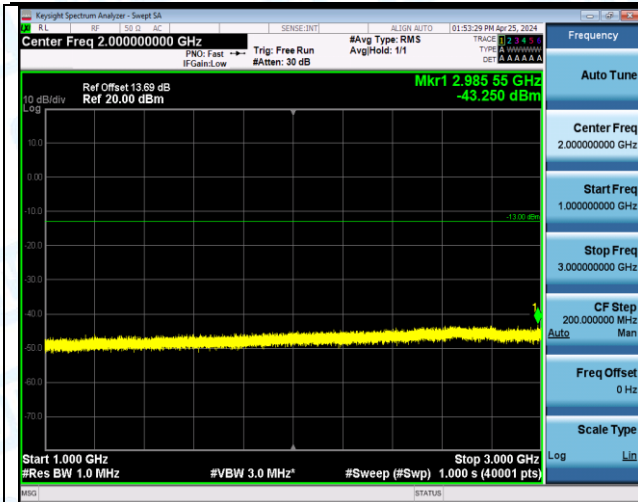

Band13_5MHz_QPSK_23230_1RB#0_1000~3000_1000~3000

Band13_5MHz_QPSK_23230_1RB#24_0.009~0.15_0.009~0.15