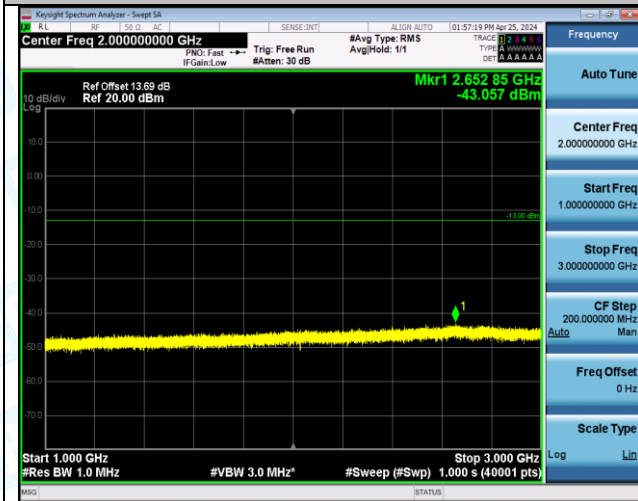

Band13_5MHz_QPSK_23230_25RB#0_1000~3000_1000~3000

Band13_5MHz_QPSK_23255_1RB#0_0.009~0.15_0.009~0.15