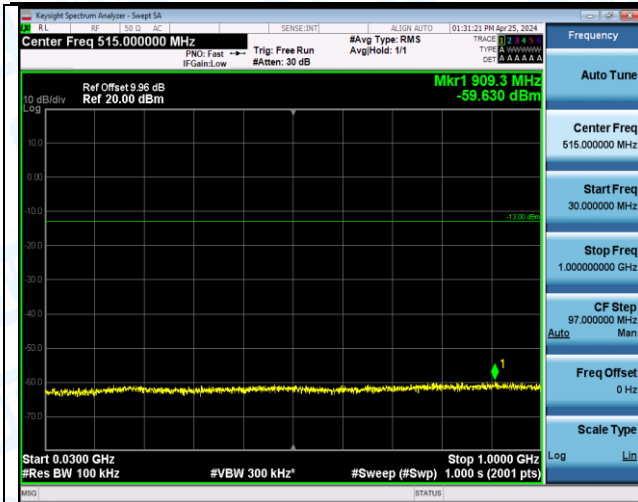

Band13_5MHz_QPSK_23205_25RB#0_30~1000_30~1000

Band13_5MHz_QPSK_23205_25RB#0_3000~10000_3000~10000