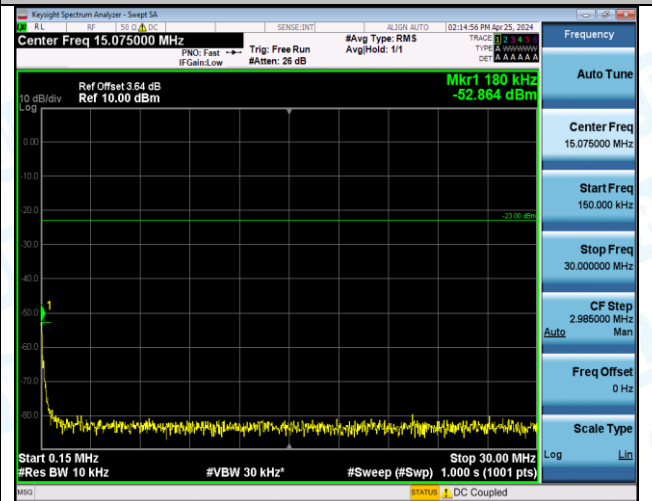

Band13_5MHz_QPSK_23255_25RB#0_0.15~30_0.15~30

Band13_5MHz_QPSK_23255_25RB#0_1000~3000_1000~3000