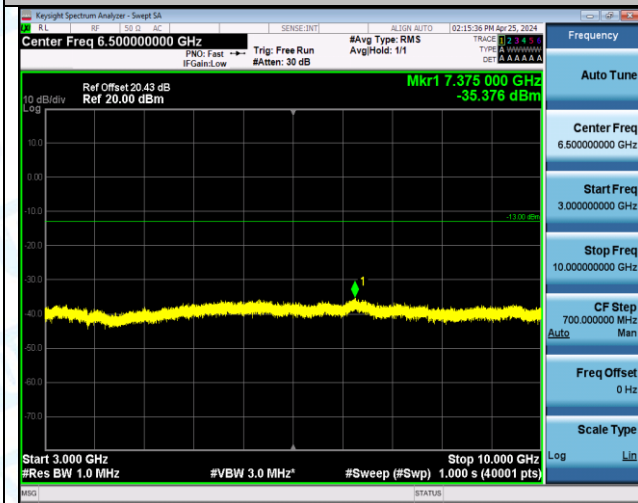

Band13_5MHz_QPSK_23255_25RB#0_30~1000_30~1000

Band13_5MHz_QPSK_23255_25RB#0_1000~3000_1000~3000

Band13_5MHz_QPSK_23255_25RB#0_3000~10000_3000~10000

Band13_5MHz_16QAM_23205_1RB#0_0.009~0.15_0.009~0.15

Band13_5MHz_16QAM_23205_1RB#0_0.15~30_0.15~30