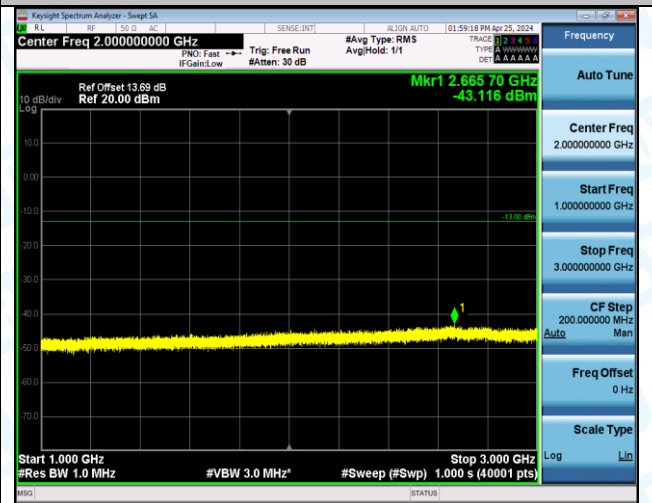

Band13_5MHz_QPSK_23255_1RB#0_1000~3000_1000~3000

Band13_5MHz_QPSK_23255_1RB#24_0.009~0.15_0.009~0.15