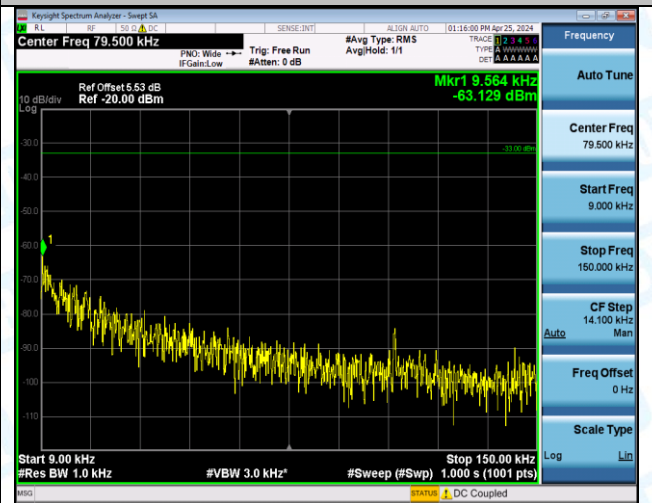

Band13_5MHz_QPSK_23255_25RB#0_30~1000_30~1000

Band13_5MHz_QPSK_23255_25RB#0_1000~3000_1000~3000

Band13_5MHz_QPSK_23255_25RB#0_3000~10000_3000~10000

Band13_5MHz_16QAM_23205_1RB#0_0.009~0.15_0.009~0.15

Band13_5MHz_16QAM_23205_1RB#0_0.15~30_0.15~30