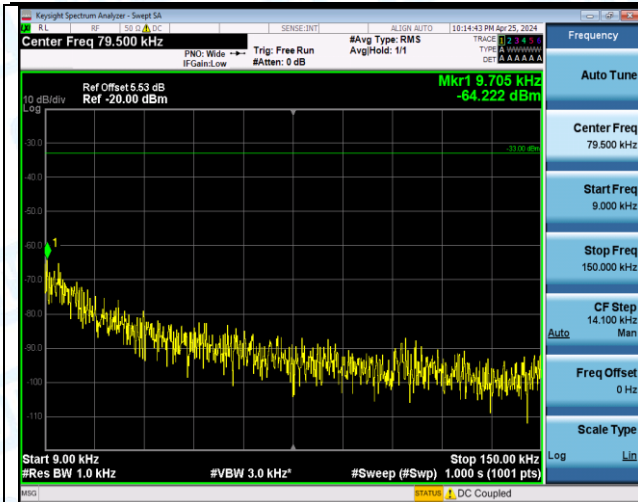

Band12_10MHz_16QAM_23095_1RB#49_0.009-0.15_0.009-0.15

Band12_10MHz_16QAM_23095_1RB#49_30~1000_30~1000