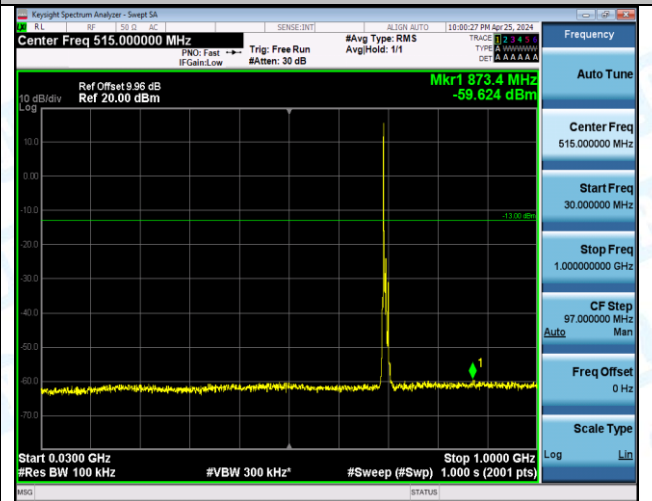

Band12_10MHz_QPSK_23130_50RB#0_3000~10000_3000~10000

Band12_10MHz_16QAM_23060_1RB#0_0.009~0.15_0.009~0.15

Band12_10MHz_16QAM_23060_1RB#0_0.15~30_0.15~30

Band12_10MHz_16QAM_23060_1RB#0_30~1000_30~1000

Band12_10MHz_16QAM_23060_1RB#0_1000~3000_1000~3000