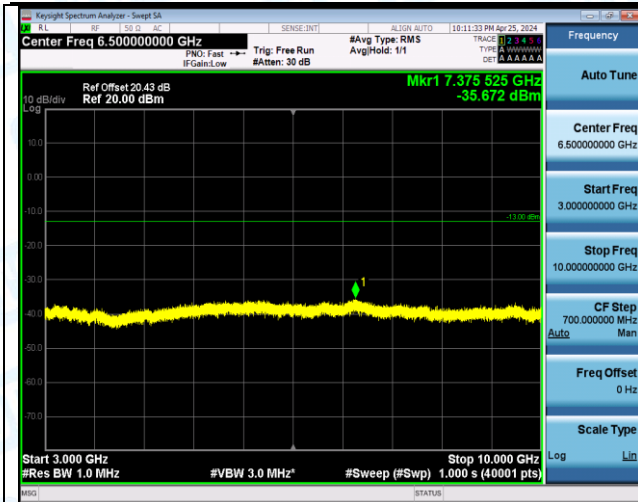

Band12_10MHz_16QAM_23060_1RB#49_3000~10000_3000~10000

Band12_10MHz_16QAM_23095_1RB#0_0.15-30_0.15-30