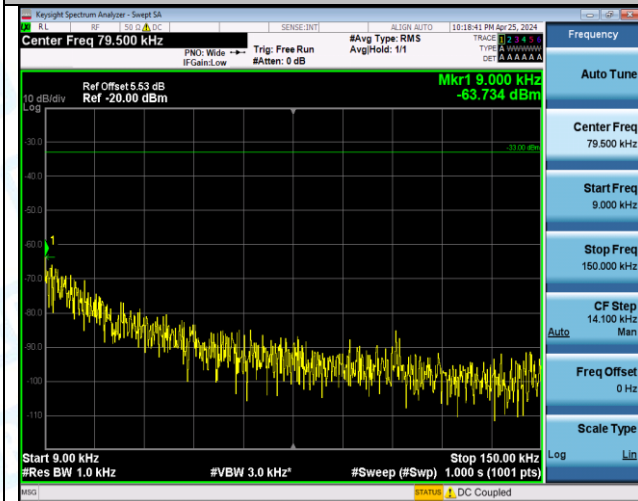

Band12_10MHz_16QAM_23130_1RB#49_0.009~0.15_0.009~0.15

Band12_10MHz_16QAM_23130_1RB#49_30~1000_30~1000