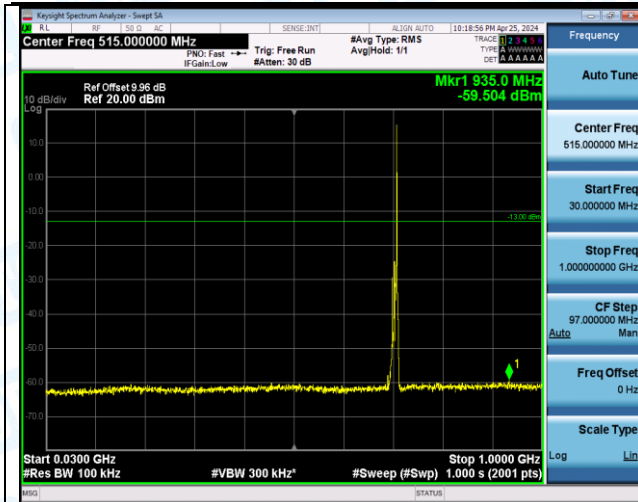

Band12_10MHz_16QAM_23130_1RB#0_3000~10000_3000~10000

Band12_10MHz_16QAM_23130_1RB#49_0.009~0.15_0.009~0.15

Band12_10MHz_16QAM_23130_1RB#49_0.15~30_0.15~30

Band12_10MHz_16QAM_23130_1RB#49_30~1000_30~1000

Band12_10MHz_16QAM_23130_1RB#49_1000~3000_1000~3000