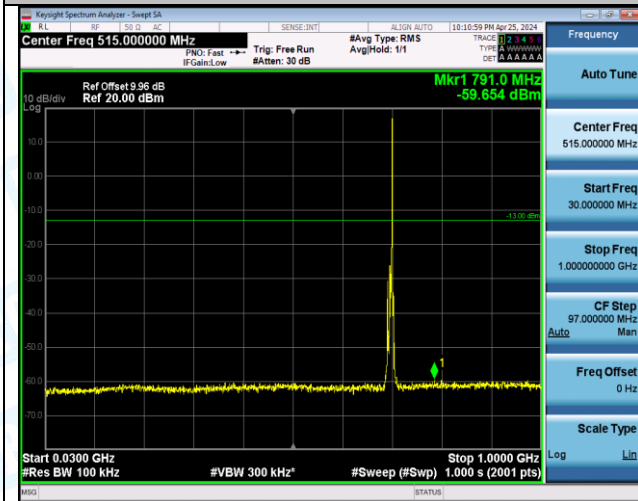

Band12_10MHz_16QAM_23060_1RB#0_3000~10000_3000~10000

Band12_10MHz_16QAM_23060_1RB#49_0.009~0.15_0.009~0.15

Band12_10MHz_16QAM_23060_1RB#49_0.15~30_0.15~30

Band12_10MHz_16QAM_23060_1RB#49_30~1000_30~1000

Band12_10MHz_16QAM_23060_1RB#49_1000~3000_1000~3000