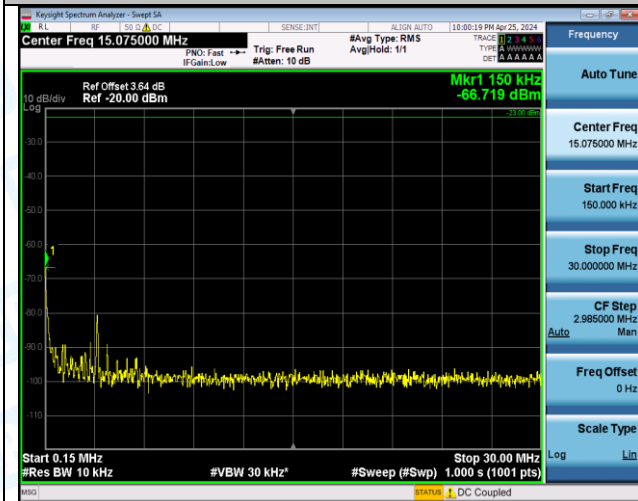

Band12_10MHz_QPSK_23130_50RB#0_3000~10000_3000~10000

Band12_10MHz_16QAM_23060_1RB#0_0.009~0.15_0.009~0.15

Band12_10MHz_16QAM_23060_1RB#0_0.15~30_0.15~30

Band12_10MHz_16QAM_23060_1RB#0_30~1000_30~1000

Band12_10MHz_16QAM_23060_1RB#0_1000~3000_1000~3000