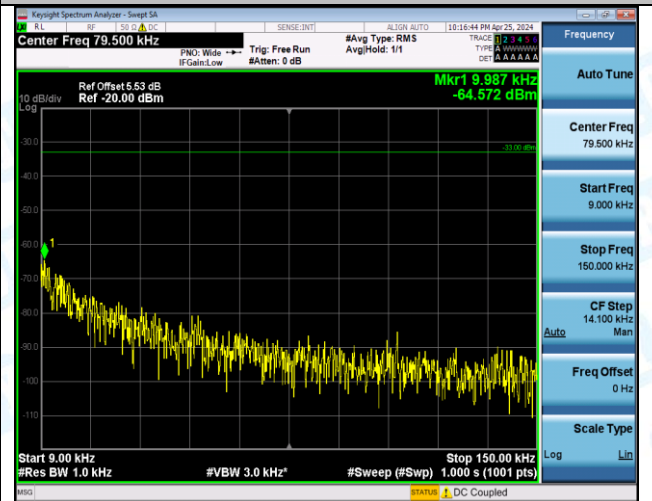

Band12_10MHz_16QAM_23130_1RB#0_0.009~0.15_0.009~0.15

Band12_10MHz_16QAM_23130_1RB#0_30~1000_30~1000