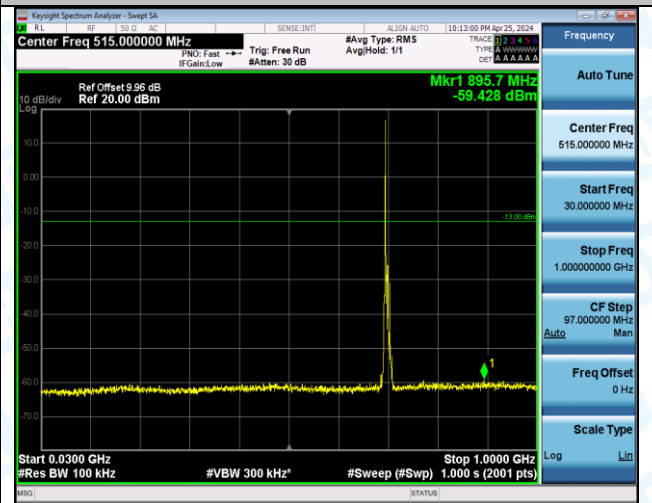

Band12_10MHz_16QAM_23060_1RB#49_3000~10000_3000~10000

Band12_10MHz_16QAM_23095_1RB#0_0.009~0.15_0.009~0.15

Band12_10MHz_16QAM_23095_1RB#0_0.15-30_0.15-30

Band12_10MHz_16QAM_23095_1RB#0_30-1000_30-1000

Band12_10MHz_16QAM_23095_1RB#0_1000-3000_1000-3000