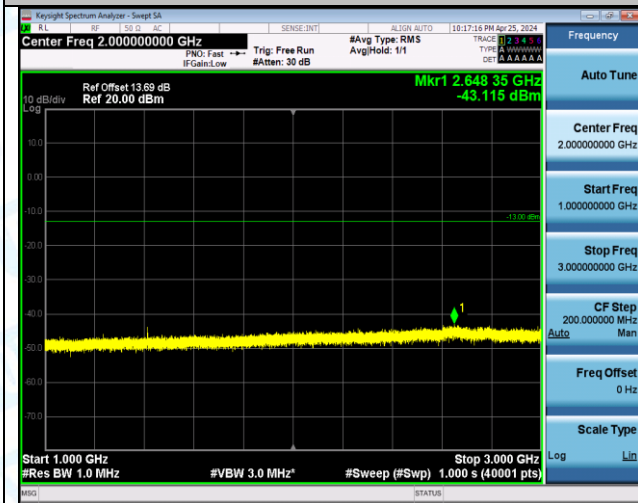

Band12_10MHz_16QAM_23130_1RB#0_1000~3000_1000~3000

Band12_10MHz_16QAM_23130_1RB#49_0.009~0.15_0.009~0.15