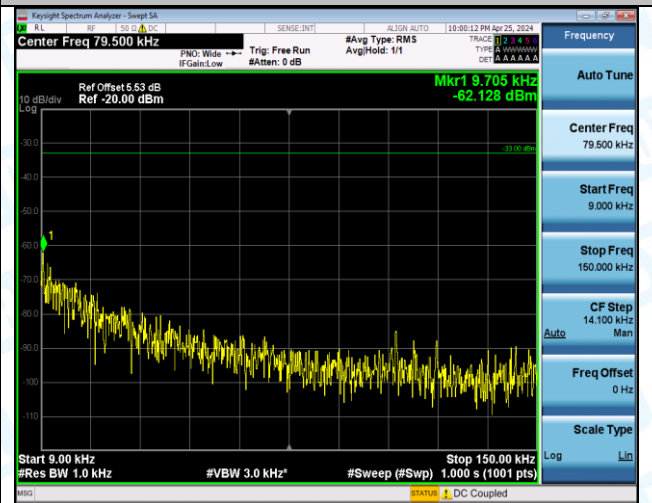

Band12_10MHz_QPSK_23130_50RB#0_3000~10000_3000~10000

Band12_10MHz_16QAM_23060_1RB#0_0.009~0.15_0.009~0.15

Band12_10MHz_16QAM_23060_1RB#0_0.15~30_0.15~30

Band12_10MHz_16QAM_23060_1RB#0_30~1000_30~1000

Band12_10MHz_16QAM_23060_1RB#0_1000~3000_1000~3000