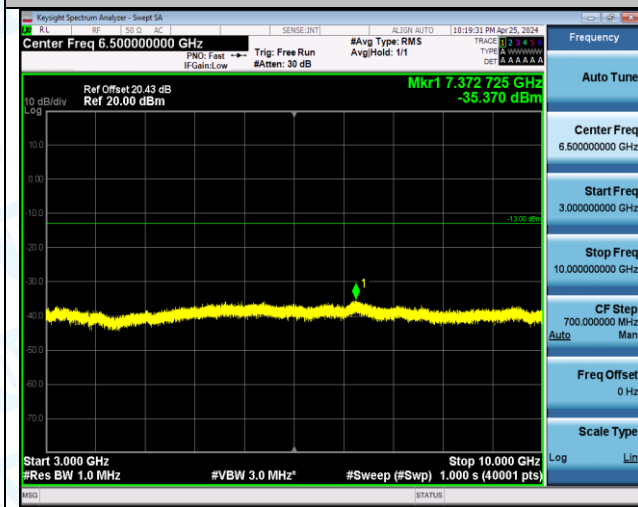

Band12_10MHz_16QAM_23130_1RB#49_3000~10000_3000~10000

6: Frequency Stability

Test Result

Voltage										
Band	Bandwidth	Modulation	Channel	RB Configure	Voltage [Vdc]	Temperature (°C)	Deviation (Hz)	Deviation (ppm)	Limit (ppm)	Verdict
Band12	1.4MHz	QPSK	23017	6RB#0	VN	NT	-6.84	-0.009776	±2.5	PASS
Band12	1.4MHz	QPSK	23017	6RB#0	VL	NT	6.14	0.008775	±2.5	PASS
Band12	1.4MHz	QPSK	23017	6RB#0	VH	NT	6.77	0.009676	±2.5	PASS
Band12	1.4MHz	QPSK	23095	6RB#0	VN	NT	-13.06	-0.018459	±2.5	PASS
Band12	1.4MHz	QPSK	23095	6RB#0	VL	NT	2.57	0.003633	±2.5	PASS
Band12	1.4MHz	QPSK	23095	6RB#0	VH	NT	5.87	0.008297	±2.5	PASS
Band12	1.4MHz	QPSK	23173	6RB#0	VN	NT	-9.68	-0.013533	±2.5	PASS
Band12	1.4MHz	QPSK	23173	6RB#0	VL	NT	5.61	0.007843	±2.5	PASS
Band12	1.4MHz	QPSK	23173	6RB#0	VH	NT	4.63	0.006473	±2.5	PASS
Band12	1.4MHz	16QAM	23017	6RB#0	VN	NT	7.15	0.010219	±2.5	PASS
Band12	1.4MHz	16QAM	23017	6RB#0	VL	NT	2.32	0.003316	±2.5	PASS
Band12	1.4MHz	16QAM	23017	6RB#0	VH	NT	-5.75	-0.008218	±2.5	PASS
Band12	1.4MHz	16QAM	23095	6RB#0	VN	NT	-5.71	-0.008071	±2.5	PASS
Band12	1.4MHz	16QAM	23095	6RB#0	VL	NT	-7.71	-0.010898	±2.5	PASS
Band12	1.4MHz	16QAM	23095	6RB#0	VH	NT	4.76	0.006728	±2.5	PASS
Band12	1.4MHz	16QAM	23173	6RB#0	VN	NT	5.85	0.008178	±2.5	PASS
Band12	1.4MHz	16QAM	23173	6RB#0	VL	NT	-6.09	-0.008514	±2.5	PASS
Band12	1.4MHz	16QAM	23173	6RB#0	VH	NT	5.01	0.007004	±2.5	PASS
Band12	3MHz	QPSK	23025	15RB#0	VN	NT	-6.02	-0.008594	±2.5	PASS
Band12	3MHz	QPSK	23025	15RB#0	VL	NT	-6.67	-0.009522	±2.5	PASS
Band12	3MHz	QPSK	23025	15RB#0	VH	NT	-6.58	-0.009393	±2.5	PASS
Band12	3MHz	QPSK	23095	15RB#0	VN	NT	-5.54	-0.007830	±2.5	PASS
Band12	3MHz	QPSK	23095	15RB#0	VL	NT	5.78	0.008170	±2.5	PASS
Band12	3MHz	QPSK	23095	15RB#0	VH	NT	3.95	0.005583	±2.5	PASS
Band12	3MHz	QPSK	23165	15RB#0	VN	NT	-9.18	-0.012848	±2.5	PASS
Band12	3MHz	QPSK	23165	15RB#0	VL	NT	5.64	0.007894	±2.5	PASS
Band12	3MHz	QPSK	23165	15RB#0	VH	NT	7.10	0.009937	±2.5	PASS
Band12	3MHz	16QAM	23025	15RB#0	VN	NT	-4.08	-0.005824	±2.5	PASS
Band12	3MHz	16QAM	23025	15RB#0	VL	NT	-1.50	-0.002141	±2.5	PASS
Band12	3MHz	16QAM	23025	15RB#0	VH	NT	-2.62	-0.003740	±2.5	PASS
Band12	3MHz	16QAM	23095	15RB#0	VN	NT	4.81	0.006799	±2.5	PASS
Band12	3MHz	16QAM	23095	15RB#0	VL	NT	4.51	0.006375	±2.5	PASS
Band12	3MHz	16QAM	23095	15RB#0	VH	NT	6.98	0.009866	±2.5	PASS
Band12	3MHz	16QAM	23165	15RB#0	VN	NT	6.55	0.009167	±2.5	PASS
Band12	3MHz	16QAM	23165	15RB#0	VL	NT	5.25	0.007348	±2.5	PASS
Band12	3MHz	16QAM	23165	15RB#0	VH	NT	5.21	0.007292	±2.5	PASS
Band12	5MHz	QPSK	23035	25RB#0	VN	NT	6.74	0.009608	±2.5	PASS
Band12	5MHz	QPSK	23035	25RB#0	VL	NT	6.64	0.009465	±2.5	PASS
Band12	5MHz	QPSK	23035	25RB#0	VH	NT	6.67	0.009508	±2.5	PASS
Band12	5MHz	QPSK	23095	25RB#0	VN	NT	-9.57	-0.013527	±2.5	PASS
Band12	5MHz	QPSK	23095	25RB#0	VL	NT	6.67	0.009428	±2.5	PASS
Band12	5MHz	QPSK	23095	25RB#0	VH	NT	7.34	0.010375	±2.5	PASS
Band12	5MHz	QPSK	23155	25RB#0	VN	NT	-10.46	-0.014660	±2.5	PASS
Band12	5MHz	QPSK	23155	25RB#0	VL	NT	7.02	0.009839	±2.5	PASS
Band12	5MHz	QPSK	23155	25RB#0	VH	NT	7.37	0.010329	±2.5	PASS
Band12	5MHz	16QAM	23035	25RB#0	VN	NT	5.42	0.007726	±2.5	PASS
Band12	5MHz	16QAM	23035	25RB#0	VL	NT	4.46	0.006358	±2.5	PASS
Band12	5MHz	16QAM	23035	25RB#0	VH	NT	3.96	0.005645	±2.5	PASS
Band12	5MHz	16QAM	23095	25RB#0	VN	NT	5.19	0.007336	±2.5	PASS
Band12	5MHz	16QAM	23095	25RB#0	VL	NT	7.01	0.009908	±2.5	PASS
Band12	5MHz	16QAM	23095	25RB#0	VH	NT	2.29	0.003237	±2.5	PASS
Band12	5MHz	16QAM	23155	25RB#0	VN	NT	5.95	0.008339	±2.5	PASS
Band12	5MHz	16QAM	23155	25RB#0	VL	NT	6.17	0.008648	±2.5	PASS
Band12	5MHz	16QAM	23155	25RB#0	VH	NT	4.62	0.006475	±2.5	PASS
Band12	10MHz	QPSK	23060	50RB#0	VN	NT	-3.22	-0.004574	±2.5	PASS
Band12	10MHz	QPSK	23060	50RB#0	VL	NT	6.07	0.008622	±2.5	PASS