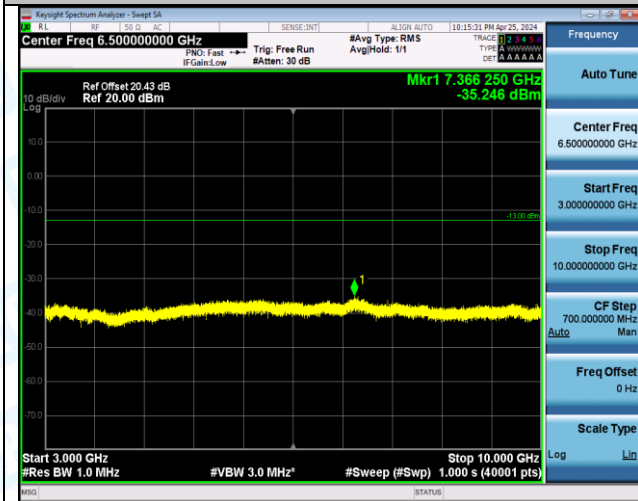

Band12_10MHz_16QAM_23095_1RB#49_3000~10000_3000~10000

Band12_10MHz_16QAM_23130_1RB#0_0.15~30_0.15~30