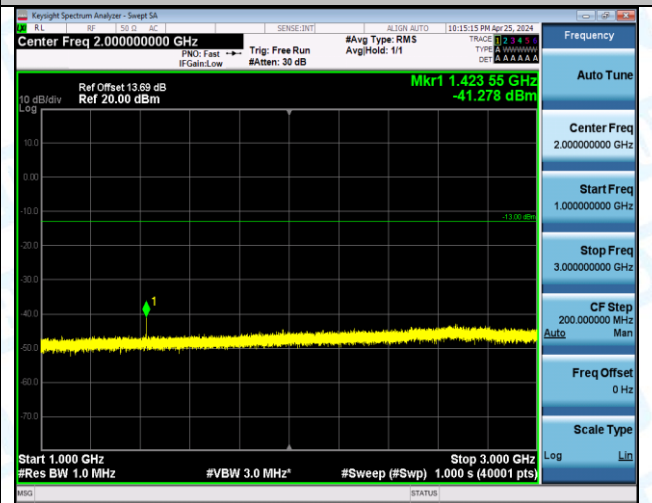

Band12_10MHz_16QAM_23095_1RB#49_1000~3000_1000~3000

Band12_10MHz_16QAM_23130_1RB#0_0.009~0.15_0.009~0.15