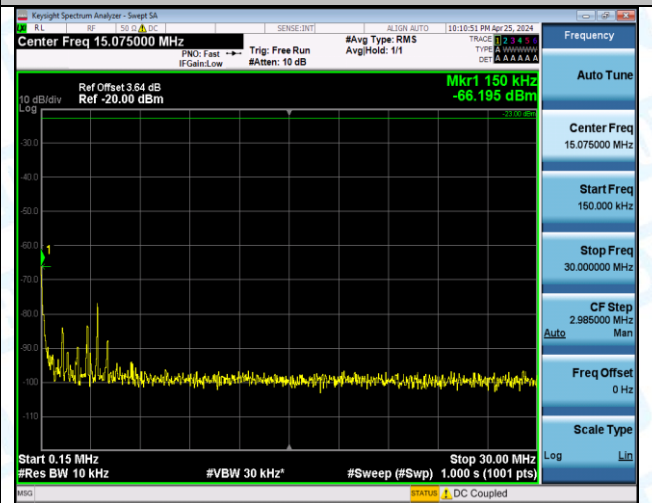

Band12_10MHz_16QAM_23060_1RB#0_3000~10000_3000~10000

Band12_10MHz_16QAM_23060_1RB#49_0.009~0.15_0.009~0.15

Band12_10MHz_16QAM_23060_1RB#49_0.15~30_0.15~30

Band12_10MHz_16QAM_23060_1RB#49_30~1000_30~1000

Band12_10MHz_16QAM_23060_1RB#49_1000~3000_1000~3000