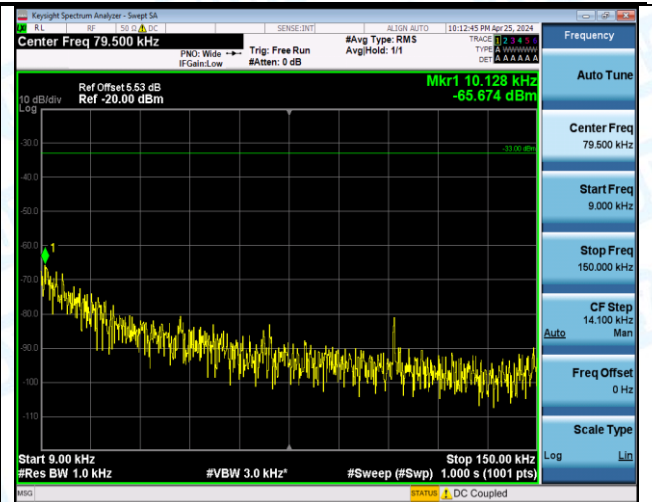

Band12_10MHz_16QAM_23095_1RB#0_0.009~0.15_0.009~0.15

Band12_10MHz_16QAM_23095_1RB#0_30-1000_30-1000