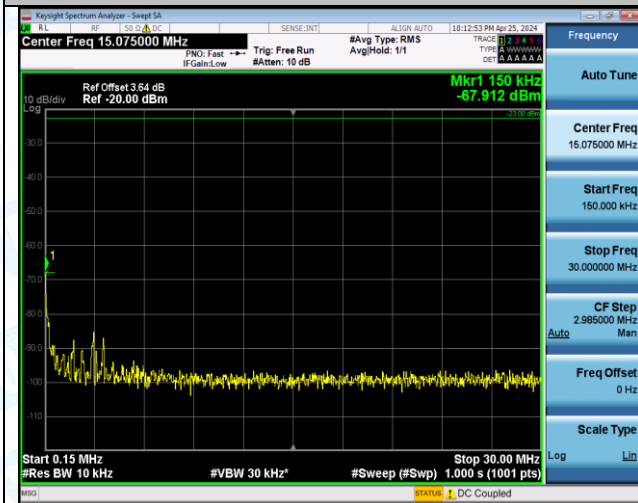

Band12_10MHz_16QAM_23060_1RB#49_3000~10000_3000~10000

Band12_10MHz_16QAM_23095_1RB#0_0.009~0.15_0.009~0.15

Band12_10MHz_16QAM_23095_1RB#0_0.15-30_0.15-30

Band12_10MHz_16QAM_23095_1RB#0_30-1000_30-1000

Band12_10MHz_16QAM_23095_1RB#0_1000-3000_1000-3000