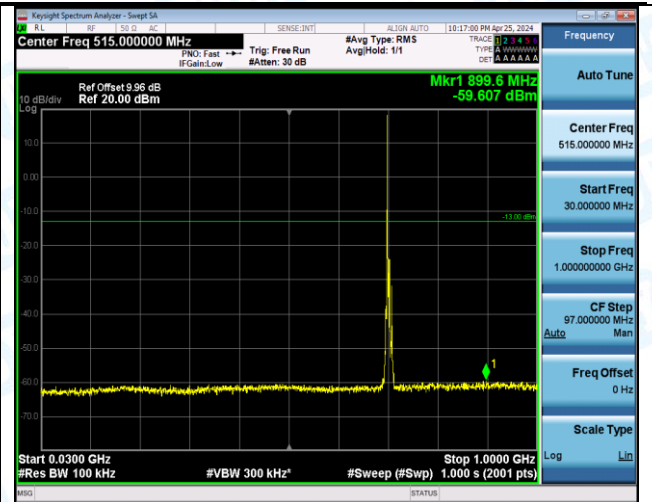

Band12_10MHz_16QAM_23095_1RB#49_3000~10000_3000~10000

Band12_10MHz_16QAM_23130_1RB#0_0.009~0.15_0.009~0.15

Band12_10MHz_16QAM_23130_1RB#0_0.15~30_0.15~30

Band12_10MHz_16QAM_23130_1RB#0_30~1000_30~1000

Band12_10MHz_16QAM_23130_1RB#0_1000~3000_1000~3000