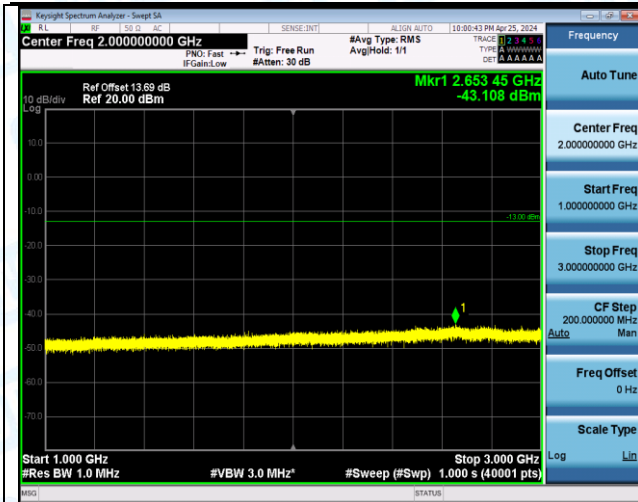

Band12_10MHz_16QAM_23060_1RB#0_1000~3000_1000~3000

Band12_10MHz_16QAM_23060_1RB#49_0.009~0.15_0.009~0.15