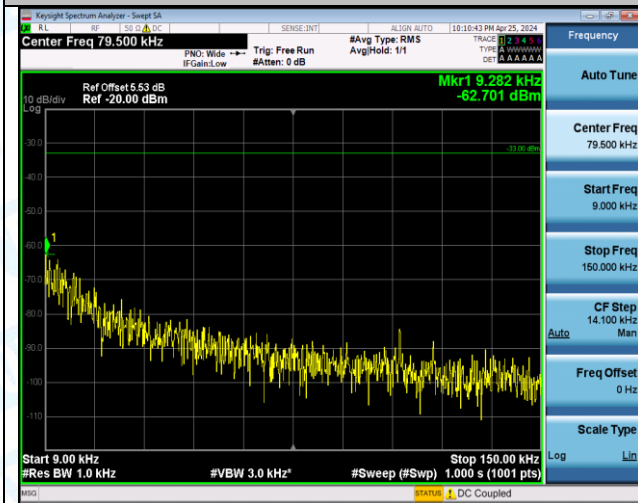

Band12_10MHz_16QAM_23060_1RB#49_0.009~0.15_0.009~0.15

Band12_10MHz_16QAM_23060_1RB#49_30~1000_30~1000