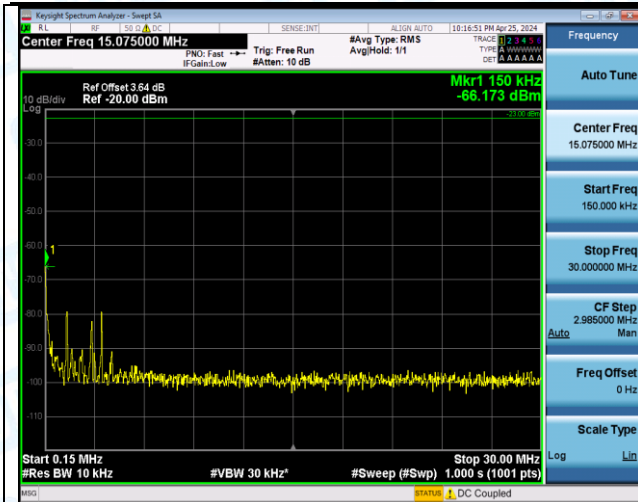

Band12_10MHz_16QAM_23095_1RB#49_3000~10000_3000~10000

Band12_10MHz_16QAM_23130_1RB#0_0.009~0.15_0.009~0.15

Band12_10MHz_16QAM_23130_1RB#0_0.15~30_0.15~30

Band12_10MHz_16QAM_23130_1RB#0_30~1000_30~1000

Band12_10MHz_16QAM_23130_1RB#0_1000~3000_1000~3000