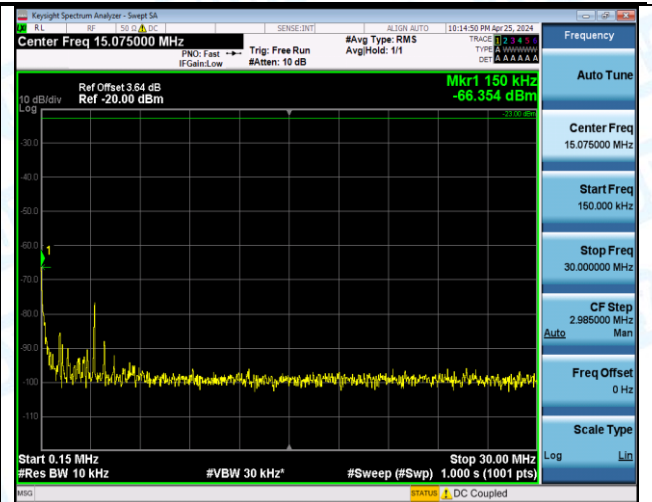

Band12_10MHz_16QAM_23095_1RB#0_3000-10000_3000-10000

Band12_10MHz_16QAM_23095_1RB#49_0.009-0.15_0.009-0.15

Band12_10MHz_16QAM_23095_1RB#49_0.15-30_0.15-30

Band12_10MHz_16QAM_23095_1RB#49_30~1000_30~1000

Band12_10MHz_16QAM_23095_1RB#49_1000~3000_1000~3000