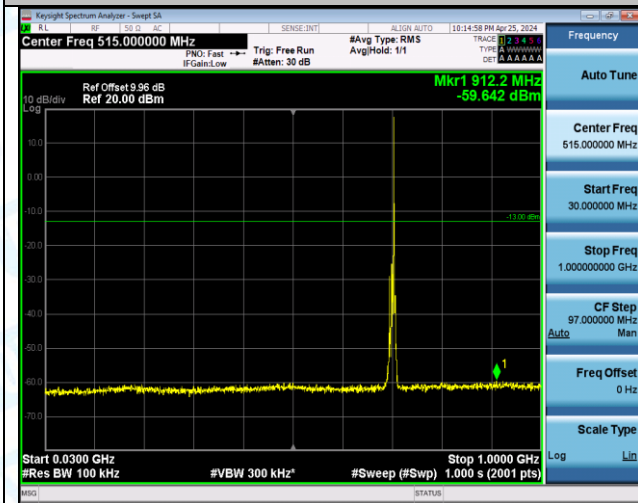

Band12_10MHz_16QAM_23095_1RB#0_3000-10000_3000-10000

Band12_10MHz_16QAM_23095_1RB#49_0.009-0.15_0.009-0.15

Band12_10MHz_16QAM_23095_1RB#49_0.15-30_0.15-30

Band12_10MHz_16QAM_23095_1RB#49_30~1000_30~1000

Band12_10MHz_16QAM_23095_1RB#49_1000~3000_1000~3000