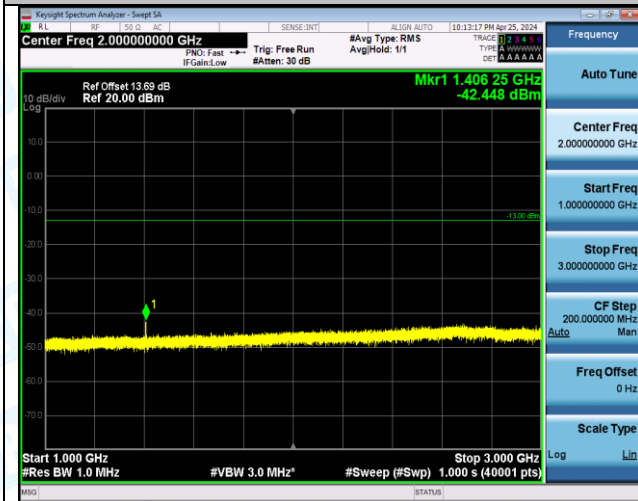

Band12_10MHz_16QAM_23095_1RB#0_1000-3000_1000-3000

Band12_10MHz_16QAM_23095_1RB#49_0.009-0.15_0.009-0.15