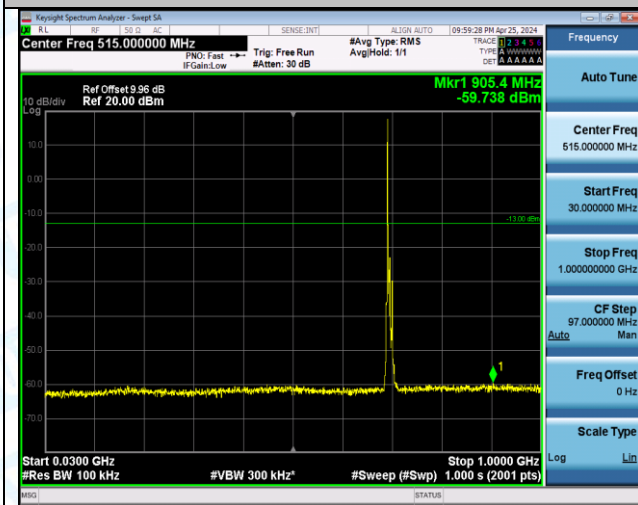

Band12_10MHz_QPSK_23060_1RB#0_0.009~0.15_0.009~0.15

Band12_10MHz_QPSK_23060_1RB#0_0.15~30_0.15~30

Band12_10MHz_QPSK_23060_1RB#0_30~1000_30~1000

Band12_10MHz_QPSK_23060_1RB#0_1000~3000_1000~3000

Band12_10MHz_QPSK_23060_1RB#0_3000~10000_3000~10000