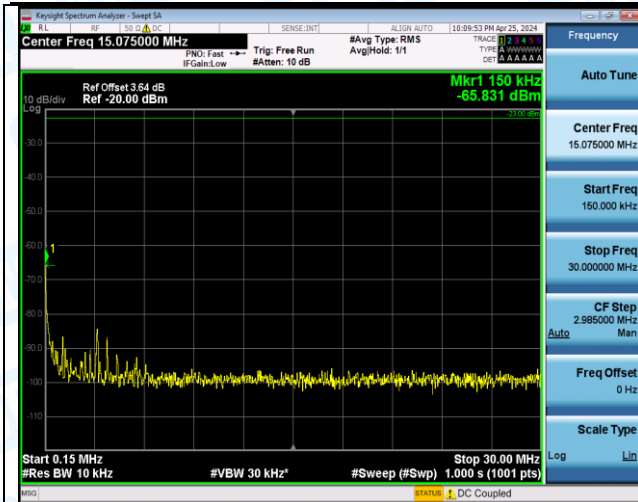

Band12_10MHz_QPSK_23060_1RB#49_0.15~30_0.15~30

Band12_10MHz_QPSK_23060_1RB#49_1000~3000_1000~3000