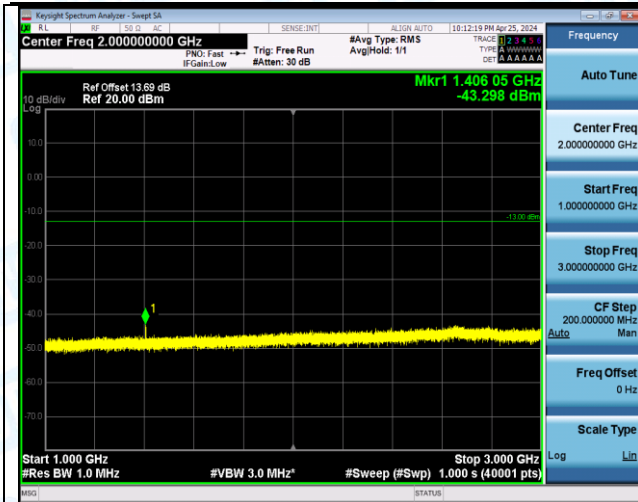

Band12_10MHz_QPSK_23095_1RB#0_0.009~0.15_0.009~0.15

Band12_10MHz_QPSK_23095_1RB#0_0.15~30_0.15~30

Band12_10MHz_QPSK_23095_1RB#0_30~1000_30~1000

Band12_10MHz_QPSK_23095_1RB#0_1000~3000_1000~3000

Band12_10MHz_QPSK_23095_1RB#0_3000~10000_3000~10000