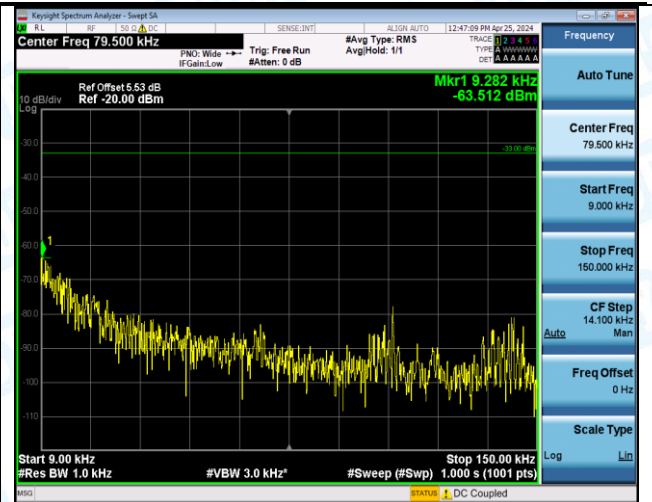

Band12_5MHz_16QAM_23155_25RB#0_0.009~0.15_0.009~0.15

Band12_5MHz_16QAM_23155_25RB#0_30~1000_30~1000