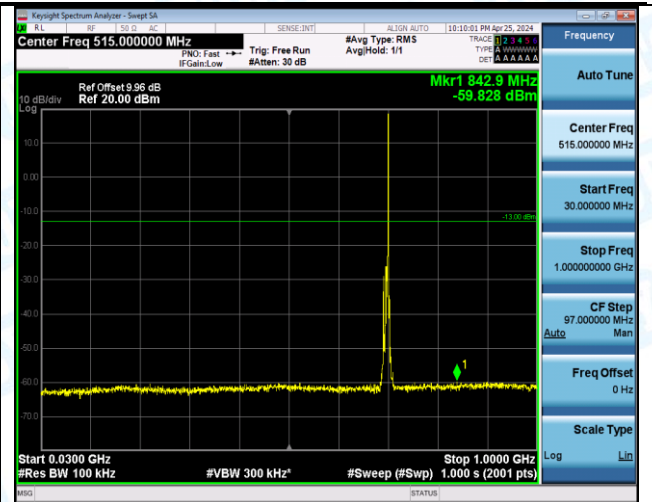

Band12_10MHz_QPSK_23060_1RB#49_0.009~0.15_0.009~0.15

Band12_10MHz_QPSK_23060_1RB#49_0.15~30_0.15~30

Band12_10MHz_QPSK_23060_1RB#49_30~1000_30~1000

Band12_10MHz_QPSK_23060_1RB#49_1000~3000_1000~3000

Band12_10MHz_QPSK_23060_1RB#49_3000~10000_3000~10000