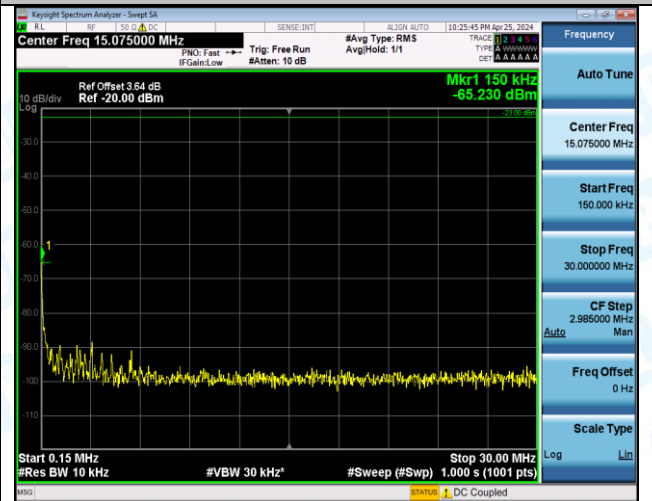

Band12_10MHz_QPSK_23130_50RB#0_0.15~30_0.15~30

Band12_10MHz_QPSK_23130_50RB#0_1000~3000_1000~3000