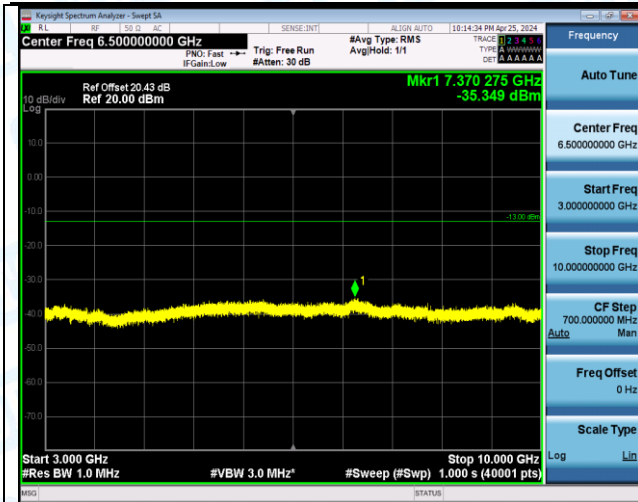

Band12_10MHz_QPSK_23095_1RB#49_3000~10000_3000~10000

Band12_10MHz_QPSK_23095_50RB#0_0.15~30_0.15~30