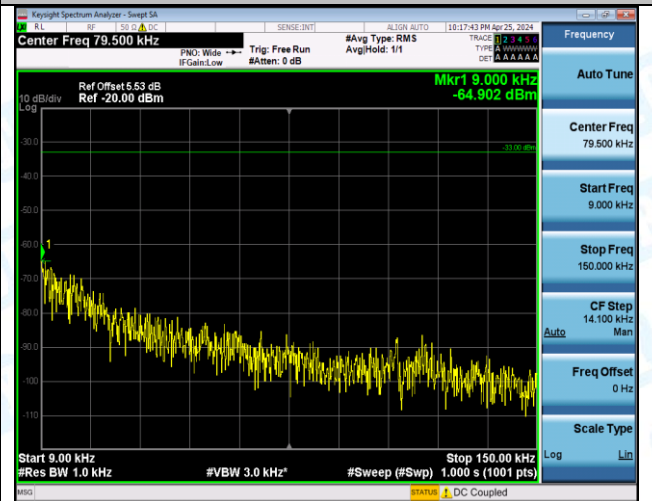

Band12_10MHz_QPSK_23130_1RB#49_0.009~0.15_0.009~0.15

Band12_10MHz_QPSK_23130_1RB#49_30~1000_30~1000