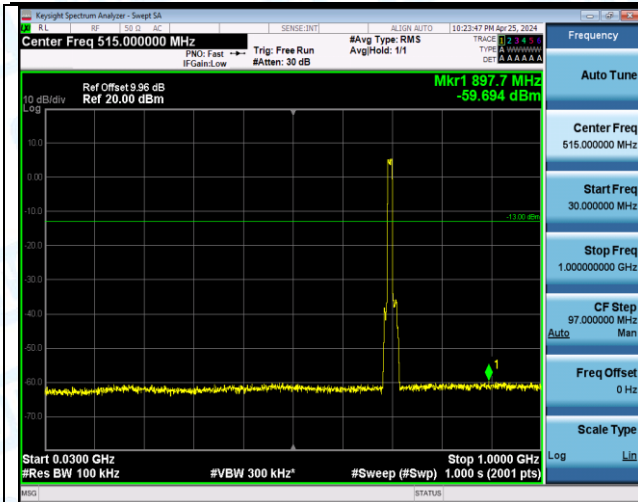

Band12_10MHz_QPSK_23060_50RB#0_0.009~0.15_0.009~0.15

Band12_10MHz_QPSK_23060_50RB#0_0.15~30_0.15~30

Band12_10MHz_QPSK_23060_50RB#0_30~1000_30~1000

Band12_10MHz_QPSK_23060_50RB#0_1000~3000_1000~3000

Band12_10MHz_QPSK_23060_50RB#0_3000~10000_3000~10000