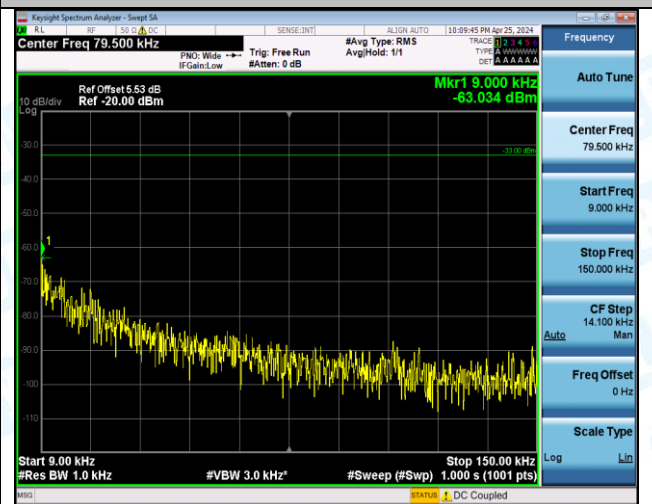

Band12_10MHz_QPSK_23060_1RB#49_0.009~0.15_0.009~0.15

Band12_10MHz_QPSK_23060_1RB#49_30~1000_30~1000