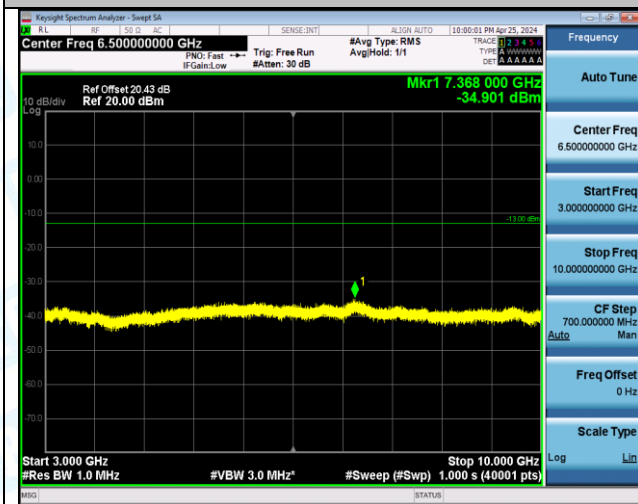

Band12_10MHz_QPSK_23060_1RB#0_3000~10000_3000~10000

Band12_10MHz_QPSK_23060_1RB#49_0.15~30_0.15~30