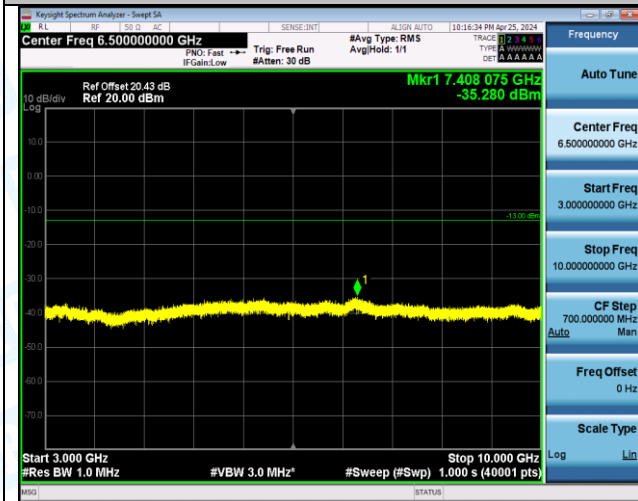

Band12_10MHz_QPSK_23130_1RB#0_3000~10000_3000~10000

Band12_10MHz_QPSK_23130_1RB#49_0.15~30_0.15~30