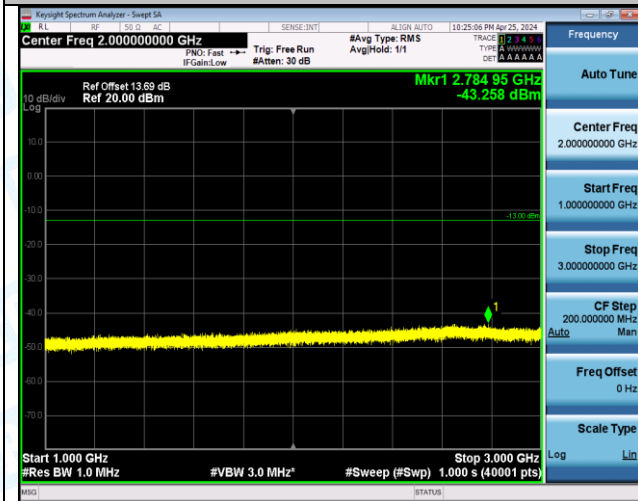

Band12_10MHz_QPSK_23095_50RB#0_0.009~0.15_0.009~0.15

Band12_10MHz_QPSK_23095_50RB#0_0.15~30_0.15~30

Band12_10MHz_QPSK_23095_50RB#0_30~1000_30~1000

Band12_10MHz_QPSK_23095_50RB#0_1000~3000_1000~3000

Band12_10MHz_QPSK_23095_50RB#0_3000~10000_3000~10000