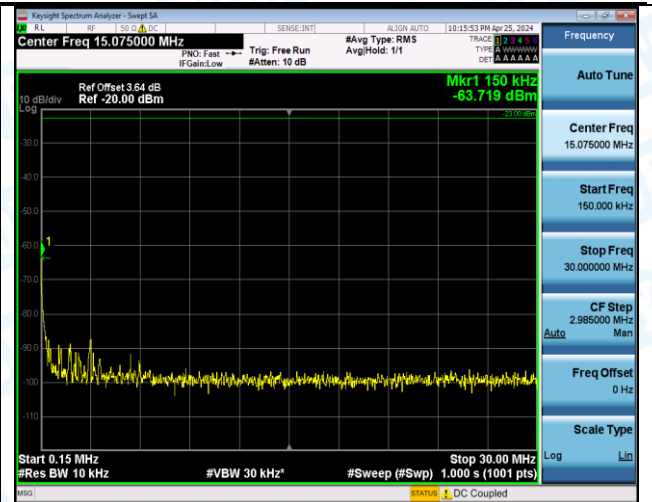

Band12_10MHz_QPSK_23130_1RB#0_0.15~30_0.15~30

Band12_10MHz_QPSK_23130_1RB#0_1000~3000_1000~3000