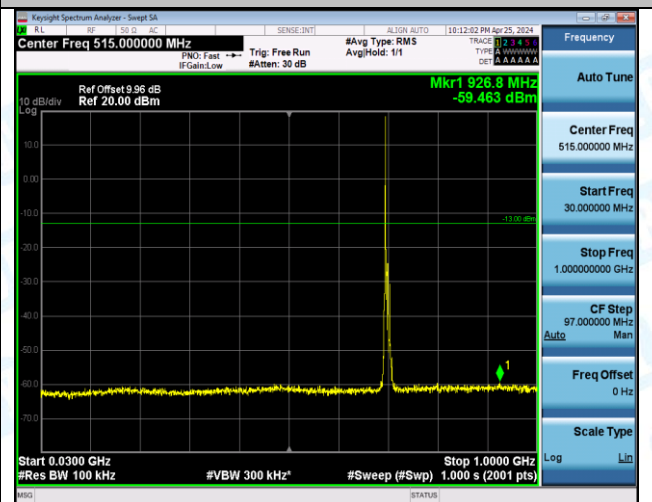

Band12_10MHz_QPSK_23095_1RB#0_0.009~0.15_0.009~0.15

Band12_10MHz_QPSK_23095_1RB#0_0.15~30_0.15~30

Band12_10MHz_QPSK_23095_1RB#0_30~1000_30~1000

Band12_10MHz_QPSK_23095_1RB#0_1000~3000_1000~3000

Band12_10MHz_QPSK_23095_1RB#0_3000~10000_3000~10000