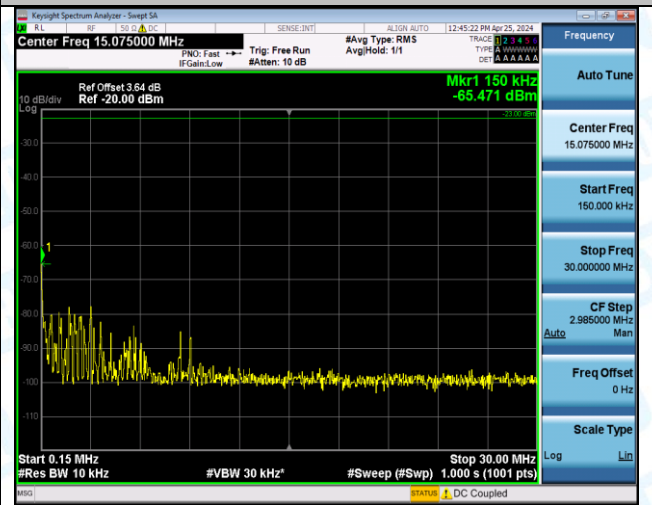

Band12_5MHz_16QAM_23155_1RB#24_0.009~0.15_0.009~0.15

Band12_5MHz_16QAM_23155_1RB#24_0.15~30_0.15~30

Band12_5MHz_16QAM_23155_1RB#24_30~1000_30~1000

Band12_5MHz_16QAM_23155_1RB#24_1000~3000_1000~3000

Band12_5MHz_16QAM_23155_1RB#24_3000~10000_3000~10000