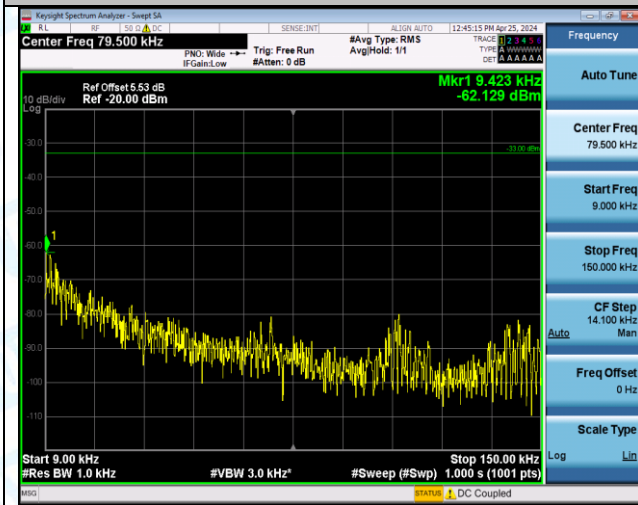

Band12_5MHz_16QAM_23155_1RB#24_0.009~0.15_0.009~0.15

Band12_5MHz_16QAM_23155_1RB#24_0.15~30_0.15~30

Band12_5MHz_16QAM_23155_1RB#24_30~1000_30~1000

Band12_5MHz_16QAM_23155_1RB#24_1000~3000_1000~3000

Band12_5MHz_16QAM_23155_1RB#24_3000~10000_3000~10000