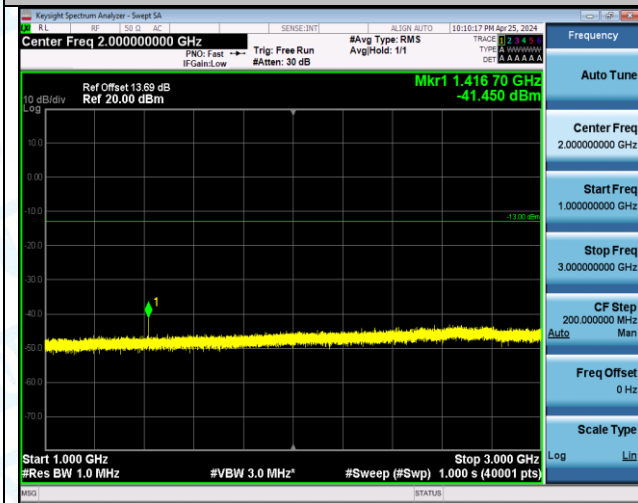

Band12_10MHz_QPSK_23060_1RB#49_0.009~0.15_0.009~0.15

Band12_10MHz_QPSK_23060_1RB#49_0.15~30_0.15~30

Band12_10MHz_QPSK_23060_1RB#49_30~1000_30~1000

Band12_10MHz_QPSK_23060_1RB#49_1000~3000_1000~3000

Band12_10MHz_QPSK_23060_1RB#49_3000~10000_3000~10000