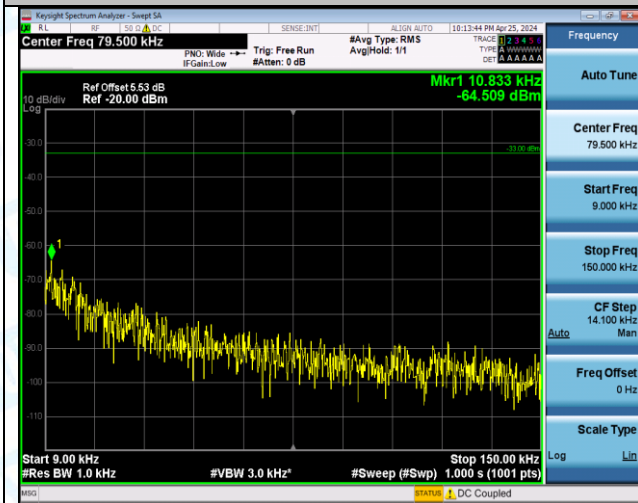

Band12_10MHz_QPSK_23095_1RB#49_0.009~0.15_0.009~0.15

Band12_10MHz_QPSK_23095_1RB#49_30~1000_30~1000