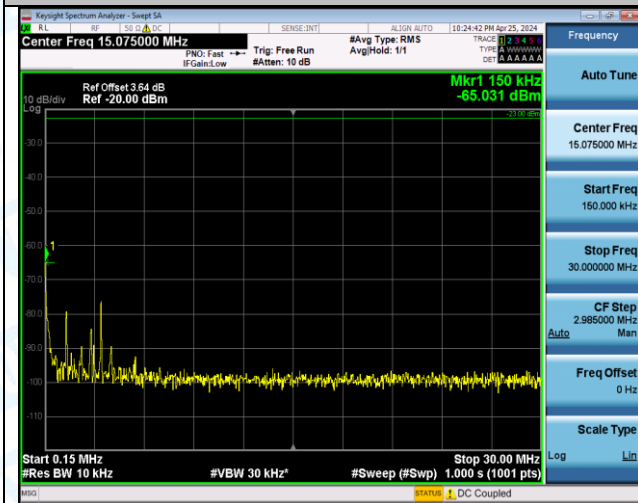

Band12_10MHz_QPSK_23095_50RB#0_0.15~30_0.15~30

Band12_10MHz_QPSK_23095_50RB#0_1000~3000_1000~3000