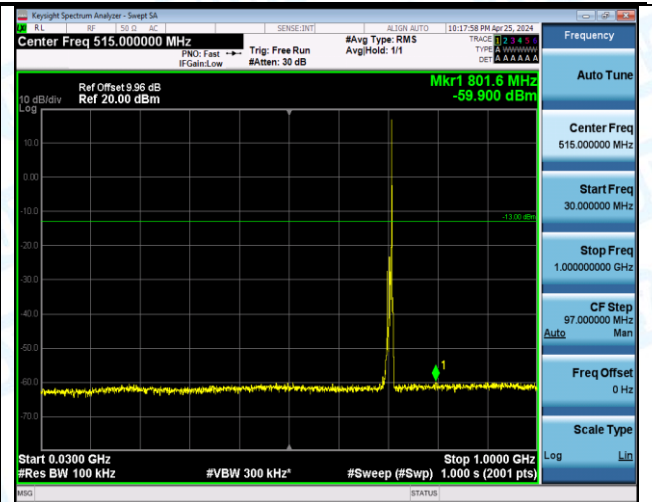

Band12_10MHz_QPSK_23130_1RB#49_0.009~0.15_0.009~0.15

Band12_10MHz_QPSK_23130_1RB#49_0.15~30_0.15~30

Band12_10MHz_QPSK_23130_1RB#49_30~1000_30~1000

Band12_10MHz_QPSK_23130_1RB#49_1000~3000_1000~3000

Band12_10MHz_QPSK_23130_1RB#49_3000~10000_3000~10000