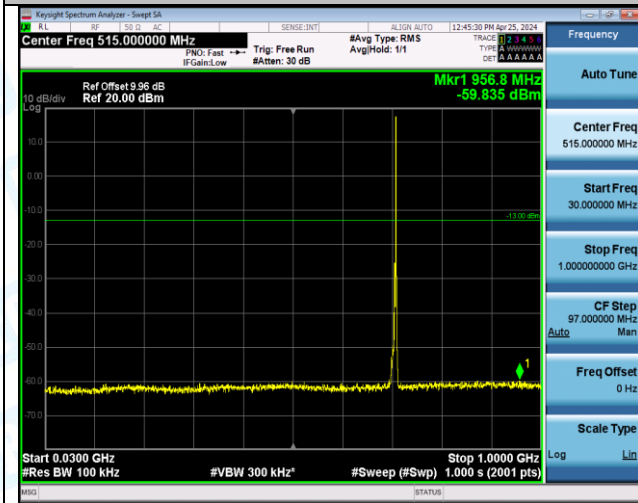

Band12_5MHz_16QAM_23155_1RB#24_0.009~0.15_0.009~0.15

Band12_5MHz_16QAM_23155_1RB#24_0.15~30_0.15~30

Band12_5MHz_16QAM_23155_1RB#24_30~1000_30~1000

Band12_5MHz_16QAM_23155_1RB#24_1000~3000_1000~3000

Band12_5MHz_16QAM_23155_1RB#24_3000~10000_3000~10000