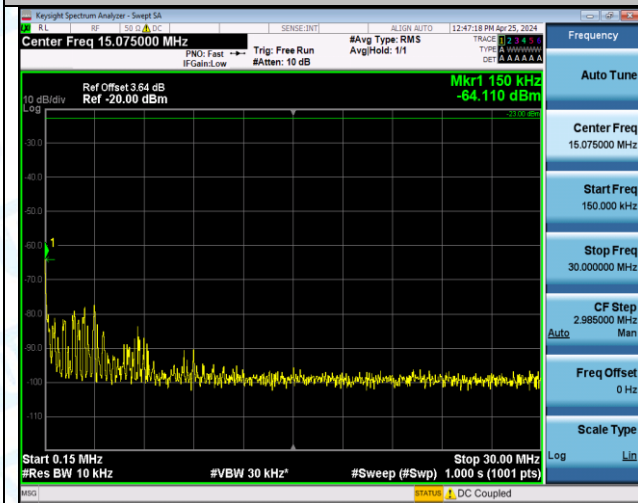

Band12_5MHz_16QAM_23155_25RB#0_0.15~30_0.15~30

Band12_5MHz_16QAM_23155_25RB#0_1000~3000_1000~3000