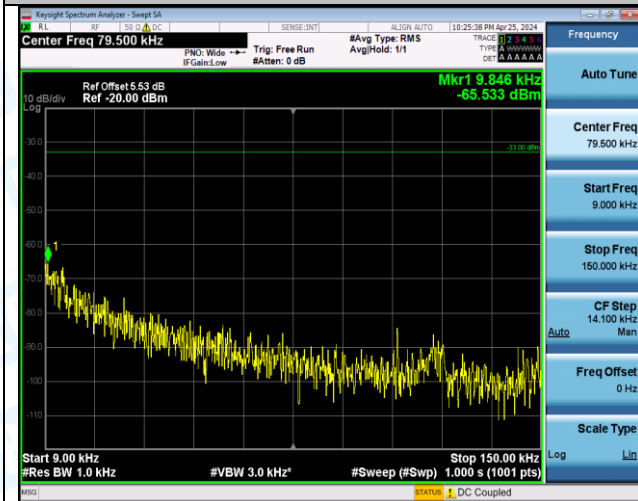

Band12_10MHz_QPSK_23130_50RB#0_0.009~0.15_0.009~0.15

Band12_10MHz_QPSK_23130_50RB#0_30~1000_30~1000