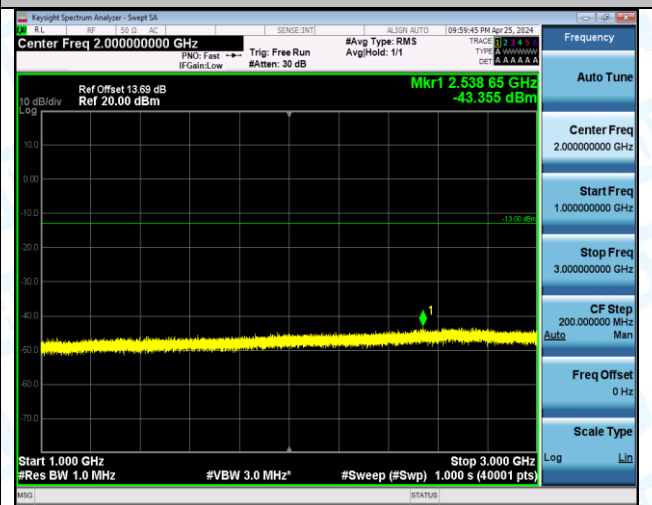

Band12_10MHz_QPSK_23060_1RB#0_0.009~0.15_0.009~0.15

Band12_10MHz_QPSK_23060_1RB#0_0.15~30_0.15~30

Band12_10MHz_QPSK_23060_1RB#0_30~1000_30~1000

Band12_10MHz_QPSK_23060_1RB#0_1000~3000_1000~3000

Band12_10MHz_QPSK_23060_1RB#0_3000~10000_3000~10000