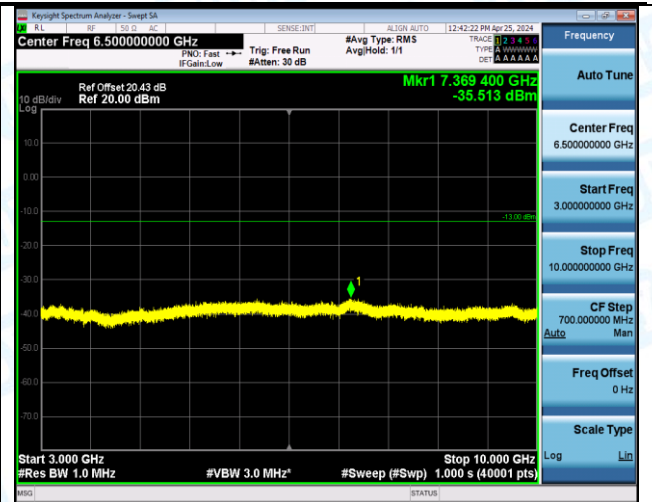

Band12_5MHz_16QAM_23155_1RB#24_0.009~0.15_0.009~0.15

Band12_5MHz_16QAM_23155_1RB#24_0.15~30_0.15~30

Band12_5MHz_16QAM_23155_1RB#24_30~1000_30~1000

Band12_5MHz_16QAM_23155_1RB#24_1000~3000_1000~3000

Band12_5MHz_16QAM_23155_1RB#24_3000~10000_3000~10000