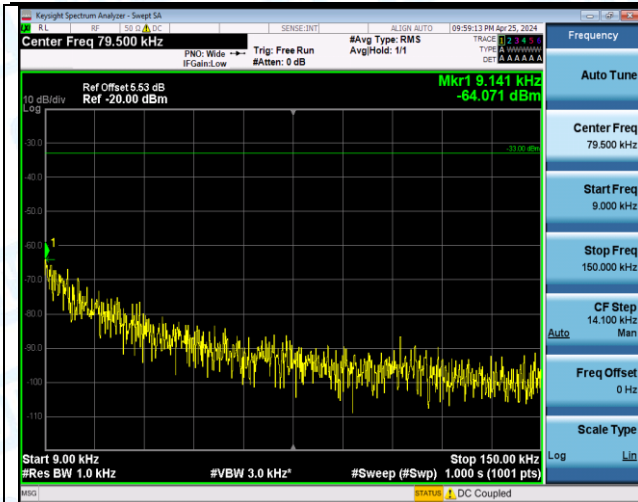

Band12_10MHz_QPSK_23060_1RB#0_0.009~0.15_0.009~0.15

Band12_10MHz_QPSK_23060_1RB#0_30~1000_30~1000