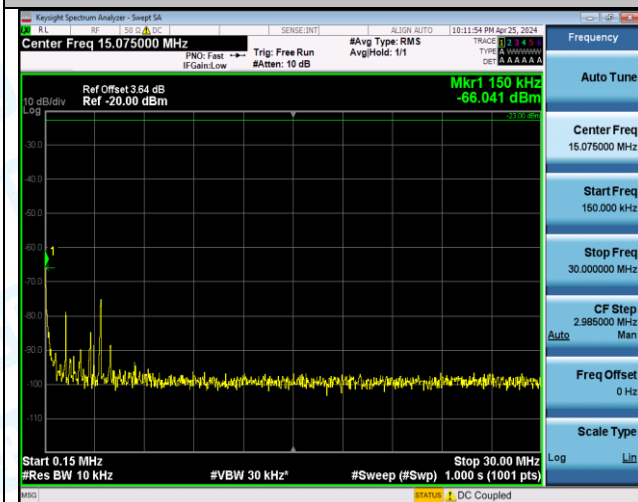

Band12_10MHz_QPSK_23095_1RB#0_0.15~30_0.15~30

Band12_10MHz_QPSK_23095_1RB#0_1000~3000_1000~3000