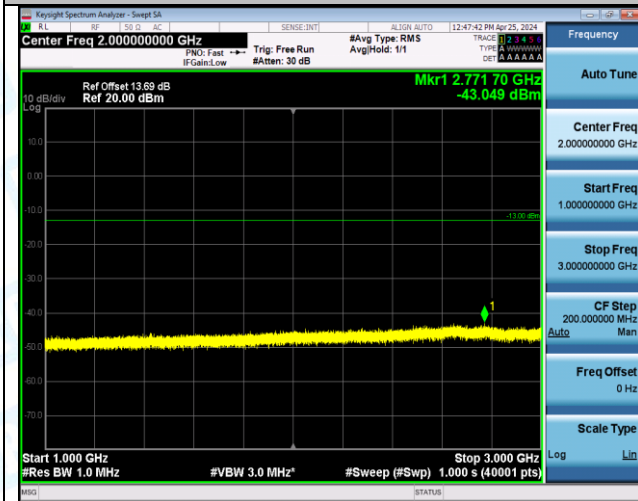

Band12_5MHz_16QAM_23155_25RB#0_0.009~0.15_0.009~0.15

Band12_5MHz_16QAM_23155_25RB#0_0.15~30_0.15~30

Band12_5MHz_16QAM_23155_25RB#0_30~1000_30~1000

Band12_5MHz_16QAM_23155_25RB#0_1000~3000_1000~3000

Band12_5MHz_16QAM_23155_25RB#0_3000~10000_3000~10000