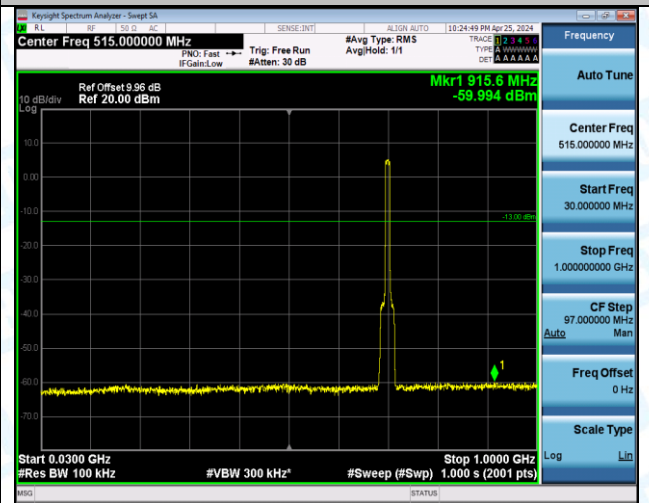

Band12_10MHz_QPSK_23095_50RB#0_0.009~0.15_0.009~0.15

Band12_10MHz_QPSK_23095_50RB#0_0.15~30_0.15~30

Band12_10MHz_QPSK_23095_50RB#0_30~1000_30~1000

Band12_10MHz_QPSK_23095_50RB#0_1000~3000_1000~3000

Band12_10MHz_QPSK_23095_50RB#0_3000~10000_3000~10000