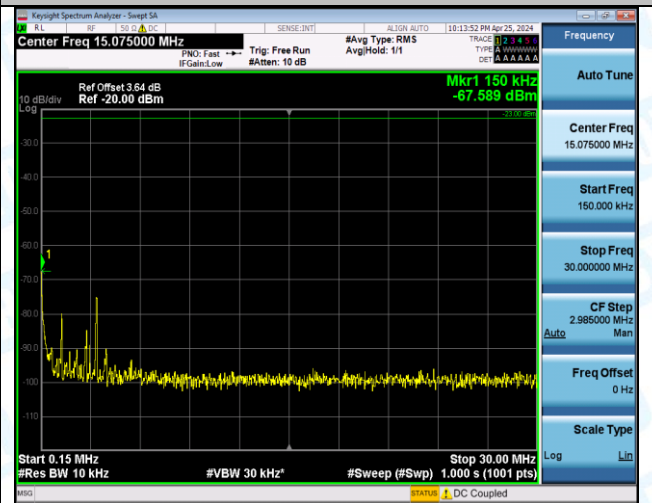

Band12_10MHz_QPSK_23095_1RB#49_0.15~30_0.15~30

Band12_10MHz_QPSK_23095_1RB#49_1000~3000_1000~3000