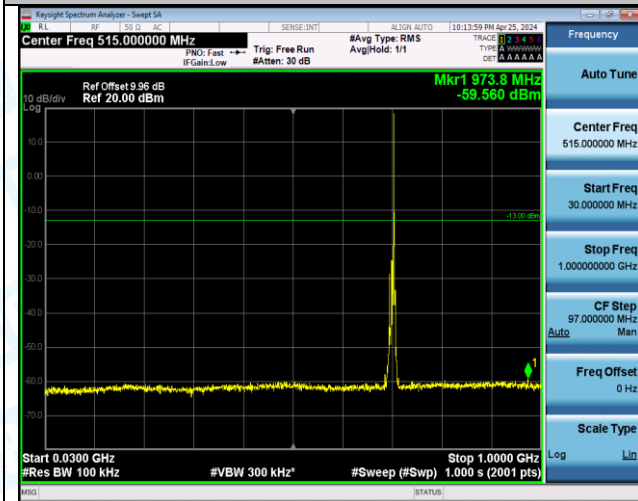

Band12_10MHz_QPSK_23095_1RB#49_0.009~0.15_0.009~0.15

Band12_10MHz_QPSK_23095_1RB#49_0.15~30_0.15~30

Band12_10MHz_QPSK_23095_1RB#49_30~1000_30~1000

Band12_10MHz_QPSK_23095_1RB#49_1000~3000_1000~3000

Band12_10MHz_QPSK_23095_1RB#49_3000~10000_3000~10000