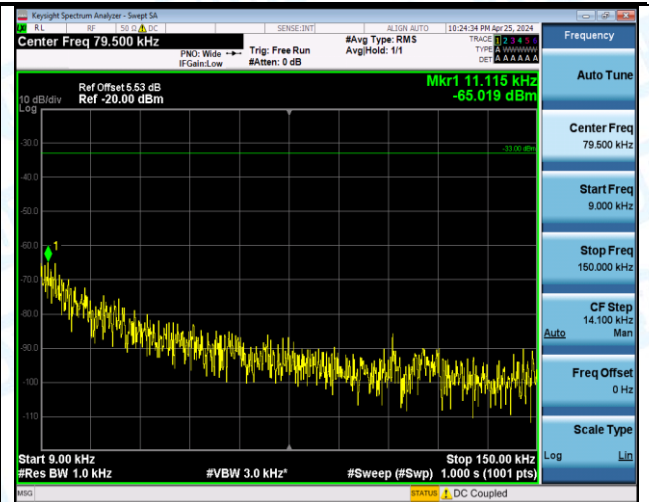

Band12_10MHz_QPSK_23095_50RB#0_0.009~0.15_0.009~0.15

Band12_10MHz_QPSK_23095_50RB#0_30~1000_30~1000