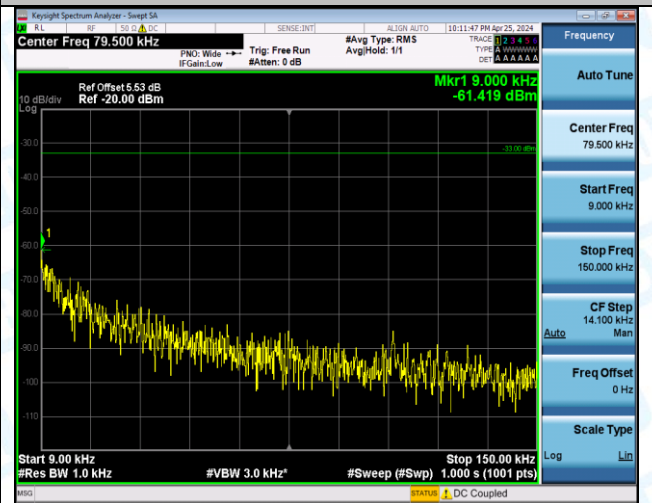

Band12_10MHz_QPSK_23095_1RB#0_0.009~0.15_0.009~0.15

Band12_10MHz_QPSK_23095_1RB#0_30~1000_30~1000