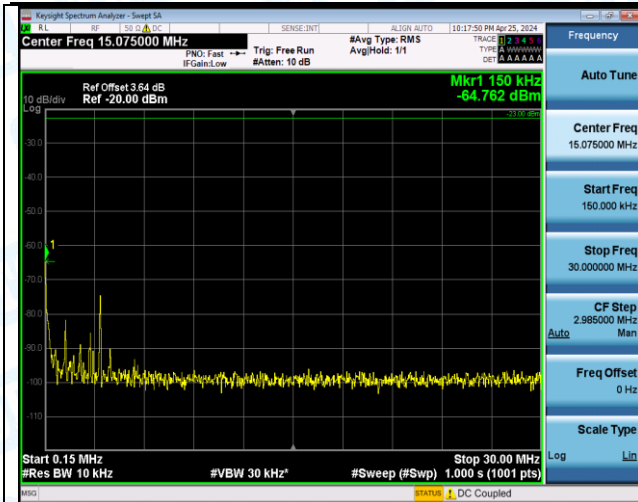

Band12_10MHz_QPSK_23130_1RB#49_0.15~30_0.15~30

Band12_10MHz_QPSK_23130_1RB#49_1000~3000_1000~3000