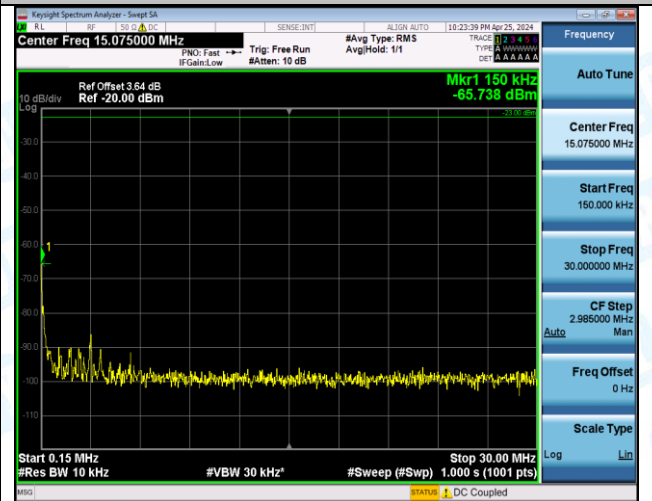

Band12_10MHz_QPSK_23060_50RB#0_0.15~30_0.15~30

Band12_10MHz_QPSK_23060_50RB#0_1000~3000_1000~3000