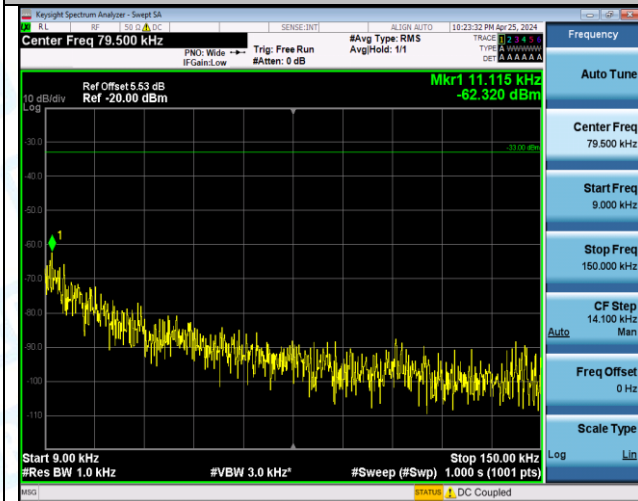

Band12_10MHz_QPSK_23060_50RB#0_0.009~0.15_0.009~0.15

Band12_10MHz_QPSK_23060_50RB#0_30~1000_30~1000