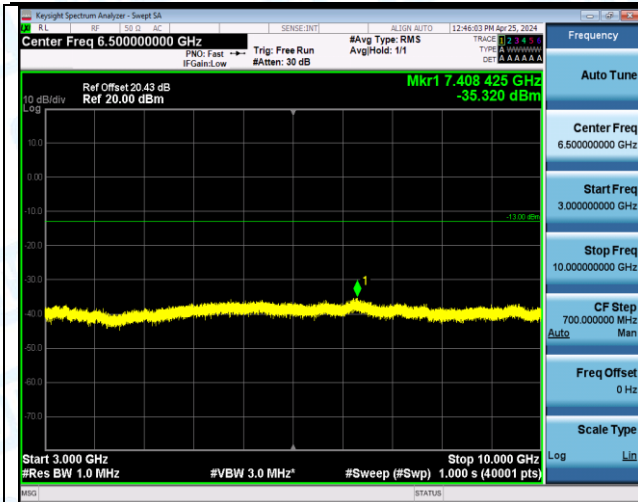

Band12_5MHz_16QAM_23155_1RB#24_3000~10000_3000~10000

Band12_5MHz_16QAM_23155_25RB#0_0.15~30_0.15~30