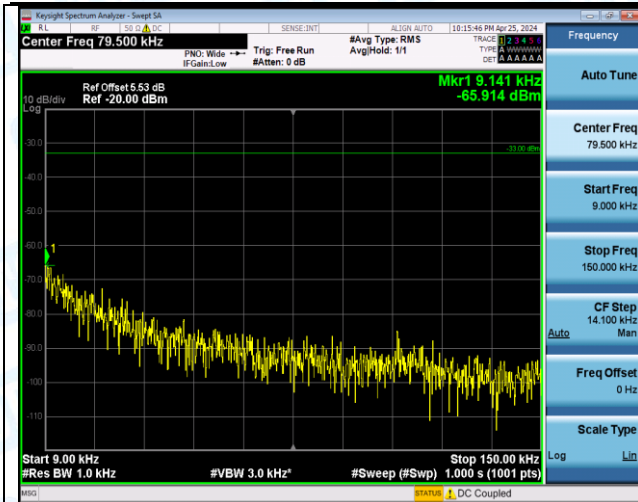

Band12_10MHz_QPSK_23130_1RB#0_0.009~0.15_0.009~0.15

Band12_10MHz_QPSK_23130_1RB#0_30~1000_30~1000