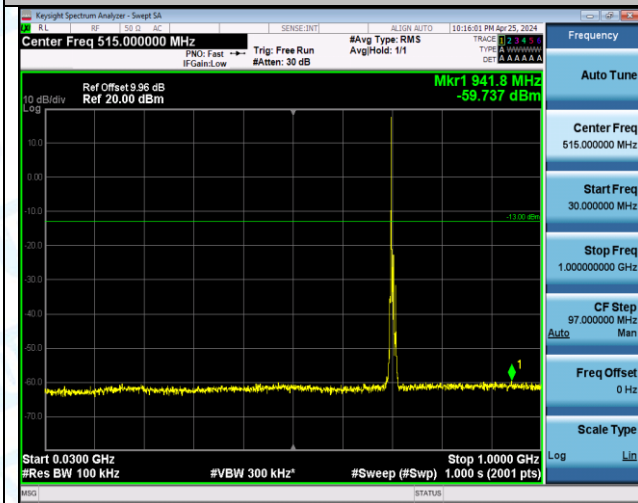

Band12_10MHz_QPSK_23130_1RB#0_0.009~0.15_0.009~0.15

Band12_10MHz_QPSK_23130_1RB#0_0.15~30_0.15~30

Band12_10MHz_QPSK_23130_1RB#0_30~1000_30~1000

Band12_10MHz_QPSK_23130_1RB#0_1000~3000_1000~3000

Band12_10MHz_QPSK_23130_1RB#0_3000~10000_3000~10000