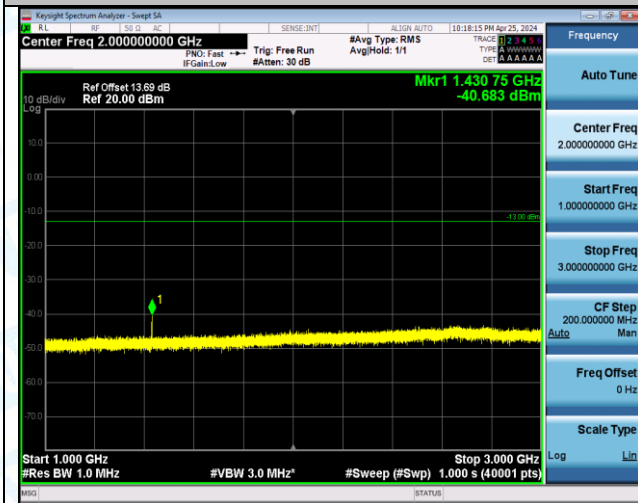

Band12_10MHz_QPSK_23130_1RB#49_0.009~0.15_0.009~0.15

Band12_10MHz_QPSK_23130_1RB#49_0.15~30_0.15~30

Band12_10MHz_QPSK_23130_1RB#49_30~1000_30~1000

Band12_10MHz_QPSK_23130_1RB#49_1000~3000_1000~3000

Band12_10MHz_QPSK_23130_1RB#49_3000~10000_3000~10000