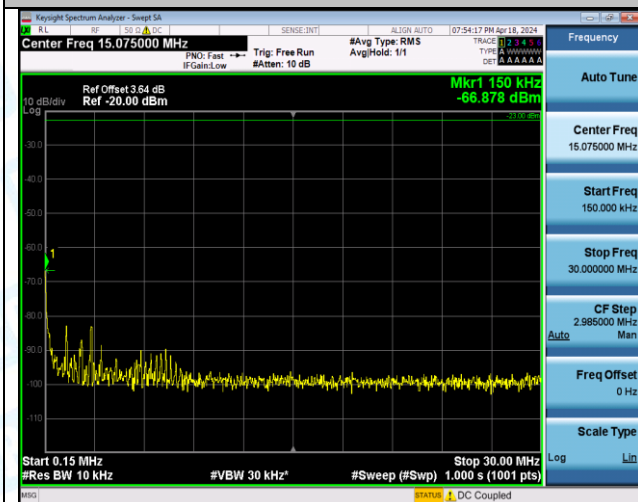

Band12_3MHz_16QAM_23095_15RB#0_3000~10000_3000~10000

Band12_3MHz_16QAM_23165_1RB#0_0.009~0.15_0.009~0.15

Band12_3MHz_16QAM_23165_1RB#0_0.15~30_0.15~30

Band12_3MHz_16QAM_23165_1RB#0_30~1000_30~1000

Band12_3MHz_16QAM_23165_1RB#0_1000~3000_1000~3000