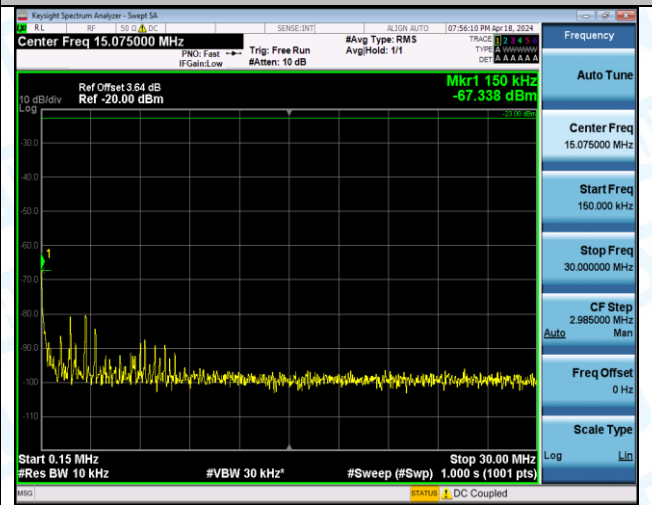

Band12_3MHz_16QAM_23165_1RB#14_0.15~30_0.15~30

Band12_3MHz_16QAM_23165_1RB#14_1000~3000_1000~3000