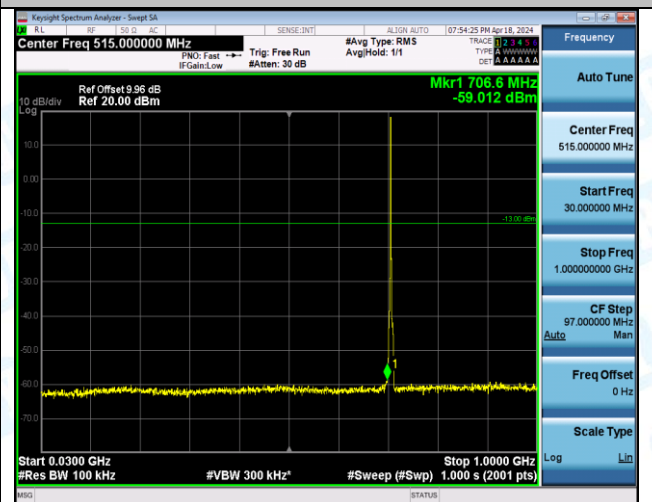

Band12_3MHz_16QAM_23095_15RB#0_3000~10000_3000~10000

Band12_3MHz_16QAM_23165_1RB#0_0.009~0.15_0.009~0.15

Band12_3MHz_16QAM_23165_1RB#0_0.15~30_0.15~30

Band12_3MHz_16QAM_23165_1RB#0_30~1000_30~1000

Band12_3MHz_16QAM_23165_1RB#0_1000~3000_1000~3000