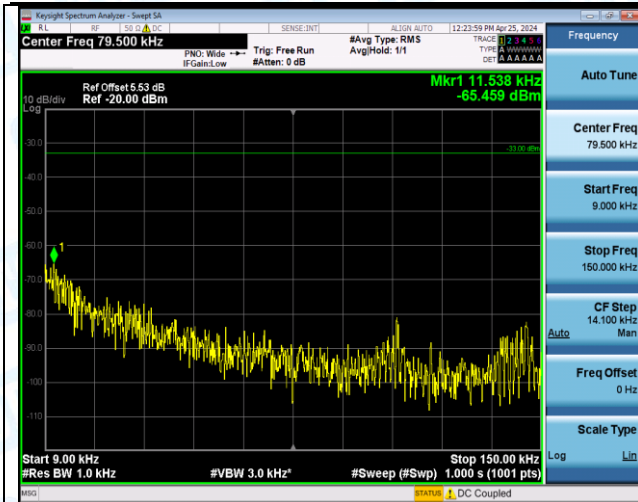

Band12_5MHz_QPSK_23035_1RB#0_0.009~0.15_0.009~0.15

Band12_5MHz_QPSK_23035_1RB#0_30~1000_30~1000