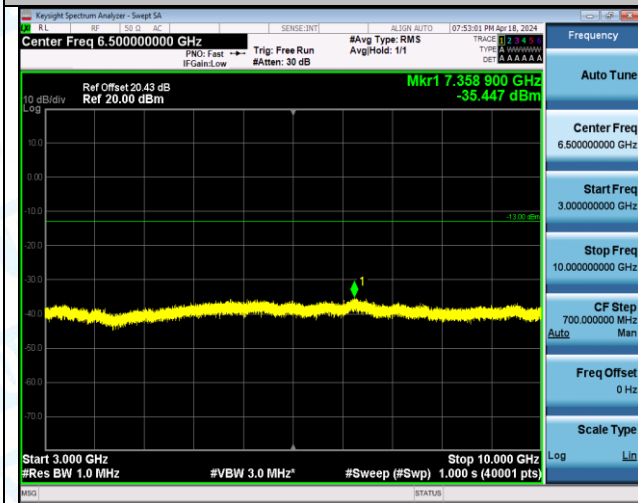

Band12_3MHz_16QAM_23095_15RB#0_3000~10000_3000~10000

Band12_3MHz_16QAM_23165_1RB#0_0.009~0.15_0.009~0.15

Band12_3MHz_16QAM_23165_1RB#0_0.15~30_0.15~30

Band12_3MHz_16QAM_23165_1RB#0_30~1000_30~1000

Band12_3MHz_16QAM_23165_1RB#0_1000~3000_1000~3000