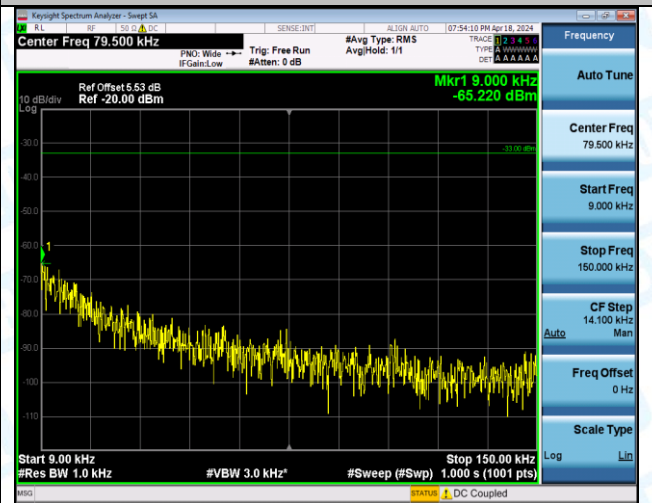

Band12_3MHz_16QAM_23095_15RB#0_3000~10000_3000~10000

Band12_3MHz_16QAM_23165_1RB#0_0.009~0.15_0.009~0.15

Band12_3MHz_16QAM_23165_1RB#0_0.15~30_0.15~30

Band12_3MHz_16QAM_23165_1RB#0_30~1000_30~1000

Band12_3MHz_16QAM_23165_1RB#0_1000~3000_1000~3000