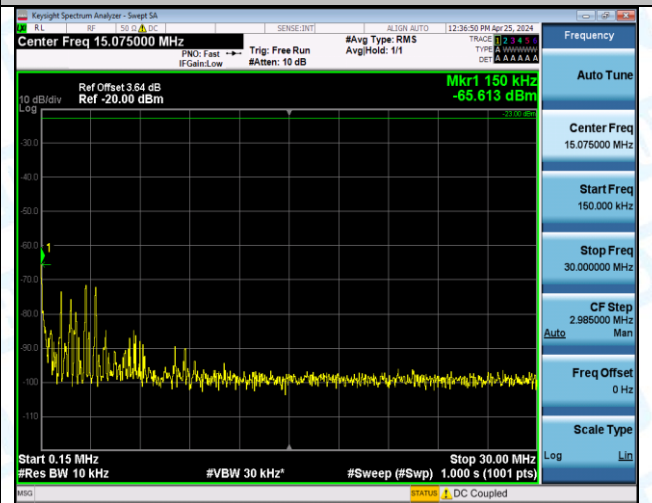

Band12_5MHz_QPSK_23095_1RB#0_3000~10000_3000~10000

Band12_5MHz_QPSK_23095_1RB#24_0.009~0.15_0.009~0.15

Band12_5MHz_QPSK_23095_1RB#24_0.15~30_0.15~30

Band12_5MHz_QPSK_23095_1RB#24_30~1000_30~1000

Band12_5MHz_QPSK_23095_1RB#24_1000~3000_1000~3000