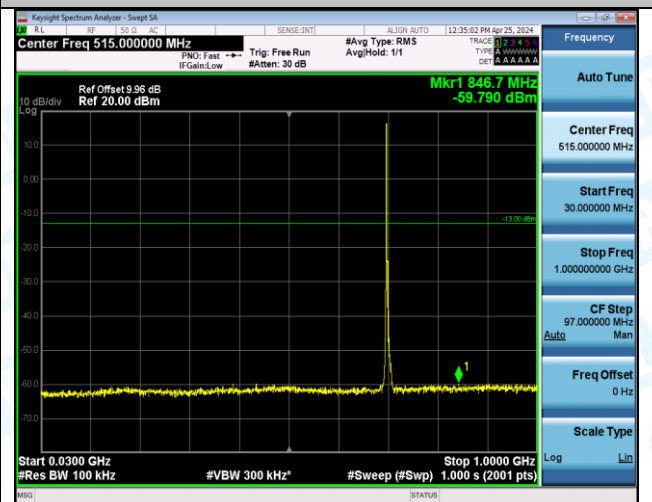

Band12_5MHz_QPSK_23035_25RB#0_3000~10000_3000~10000

Band12_5MHz_QPSK_23095_1RB#0_0.009~0.15_0.009~0.15

Band12_5MHz_QPSK_23095_1RB#0_0.15~30_0.15~30

Band12_5MHz_QPSK_23095_1RB#0_30~1000_30~1000

Band12_5MHz_QPSK_23095_1RB#0_1000~3000_1000~3000