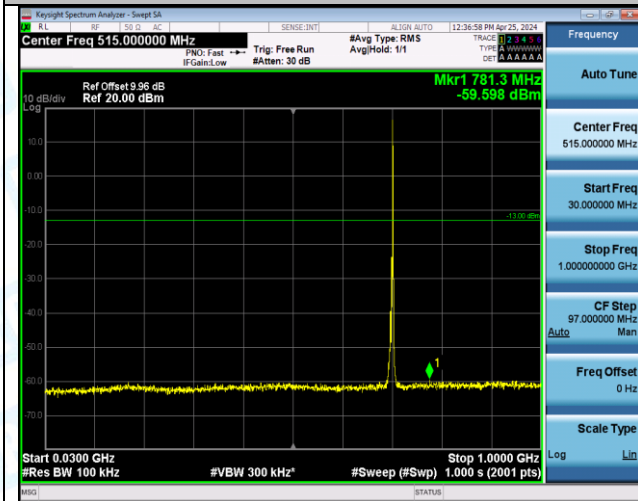

Band12_5MHz_QPSK_23095_1RB#0_3000~10000_3000~10000

Band12_5MHz_QPSK_23095_1RB#24_0.009~0.15_0.009~0.15

Band12_5MHz_QPSK_23095_1RB#24_0.15~30_0.15~30

Band12_5MHz_QPSK_23095_1RB#24_30~1000_30~1000

Band12_5MHz_QPSK_23095_1RB#24_1000~3000_1000~3000