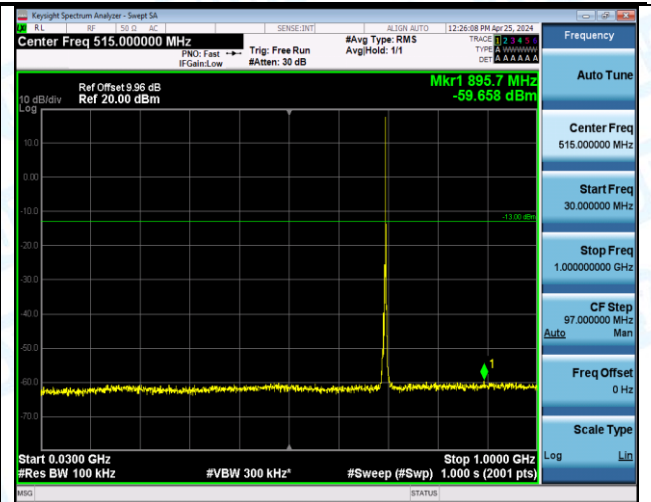

Band12_5MHz_QPSK_23035_1RB#0_3000~10000_3000~10000

Band12_5MHz_QPSK_23035_1RB#24_0.009~0.15_0.009~0.15

Band12_5MHz_QPSK_23035_1RB#24_0.15~30_0.15~30

Band12_5MHz_QPSK_23035_1RB#24_30~1000_30~1000

Band12_5MHz_QPSK_23035_1RB#24_1000~3000_1000~3000