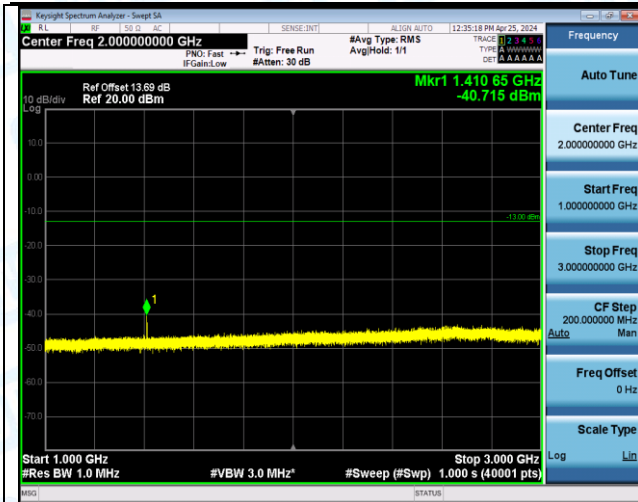

Band12_5MHz_QPSK_23095_1RB#0_1000~3000_1000~3000

Band12_5MHz_QPSK_23095_1RB#24_0.009~0.15_0.009~0.15