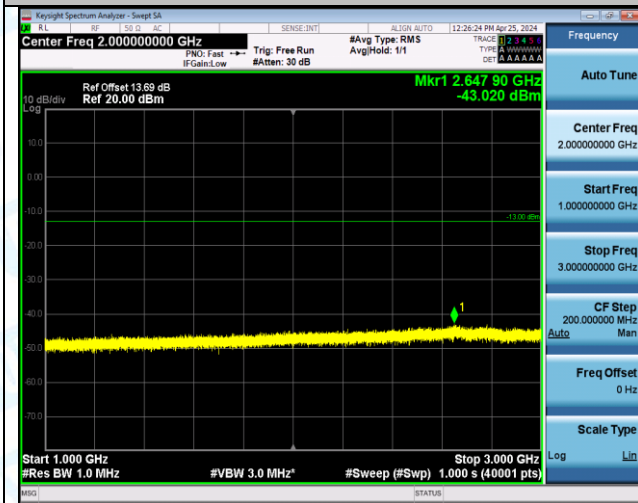

Band12_5MHz_QPSK_23035_1RB#24_1000~3000_1000~3000

Band12_5MHz_QPSK_23035_25RB#0_0.009~0.15_0.009~0.15