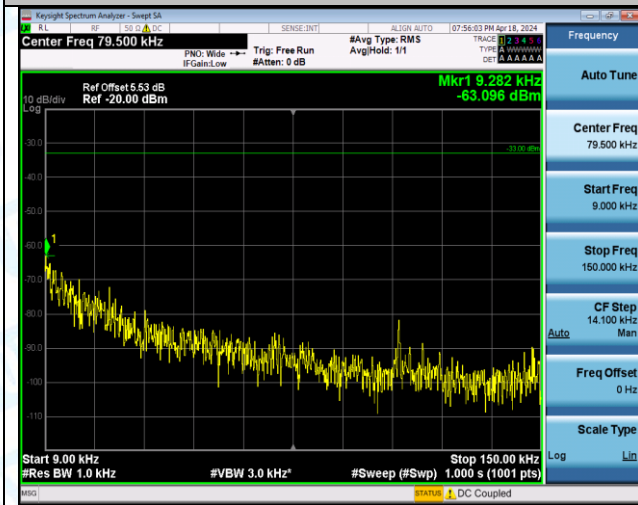

Band12_3MHz_16QAM_23165_1RB#14_0.009~0.15_0.009~0.15

Band12_3MHz_16QAM_23165_1RB#14_30~1000_30~1000