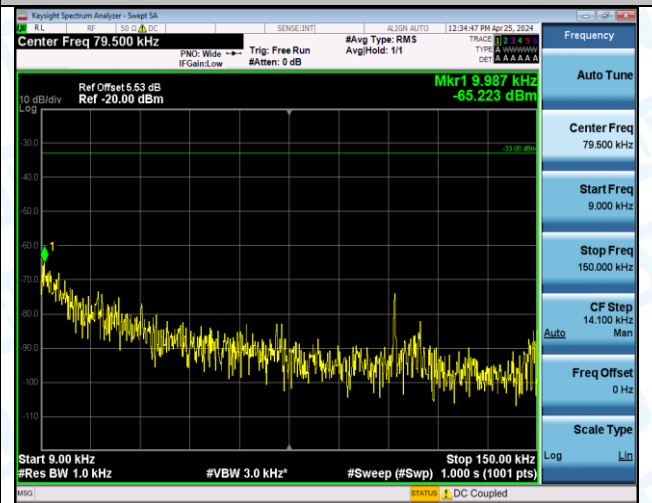

Band12_5MHz_QPSK_23095_1RB#0_0.009~0.15_0.009~0.15

Band12_5MHz_QPSK_23095_1RB#0_30~1000_30~1000