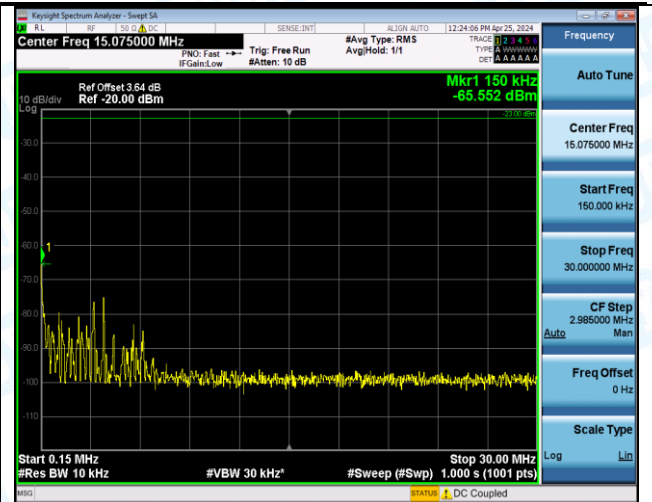

Band12_3MHz_16QAM_23165_15RB#0_3000~10000_3000~10000

Band12_5MHz_QPSK_23035_1RB#0_0.009~0.15_0.009~0.15

Band12_5MHz_QPSK_23035_1RB#0_0.15~30_0.15~30

Band12_5MHz_QPSK_23035_1RB#0_30~1000_30~1000

Band12_5MHz_QPSK_23035_1RB#0_1000~3000_1000~3000