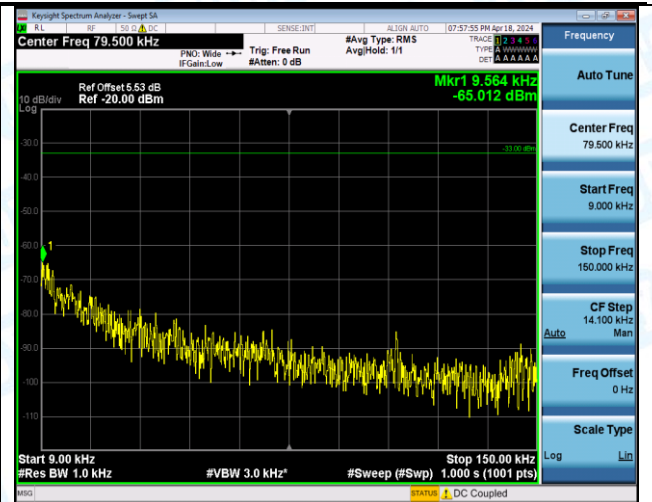

Band12_3MHz_16QAM_23165_15RB#0_0.009~0.15_0.009~0.15

Band12_3MHz_16QAM_23165_15RB#0_30~1000_30~1000