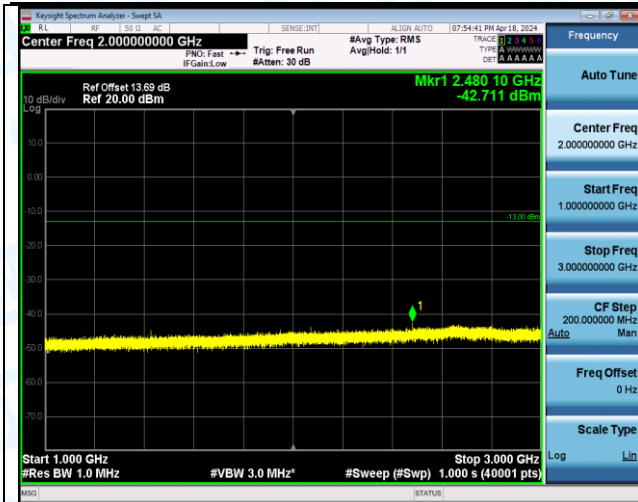

Band12_3MHz_16QAM_23165_1RB#0_1000~3000_1000~3000

Band12_3MHz_16QAM_23165_1RB#14_0.009~0.15_0.009~0.15