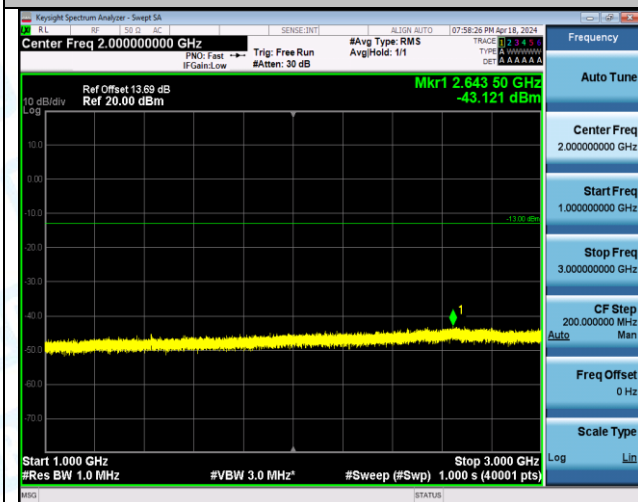

Band12_3MHz_16QAM_23165_15RB#0_1000~3000_1000~3000

Band12_5MHz_QPSK_23035_1RB#0_0.009~0.15_0.009~0.15