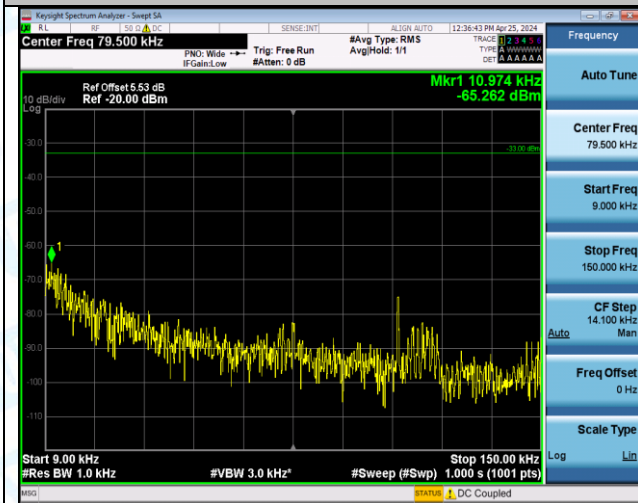

Band12_5MHz_QPSK_23095_1RB#24_0.009~0.15_0.009~0.15

Band12_5MHz_QPSK_23095_1RB#24_30~1000_30~1000