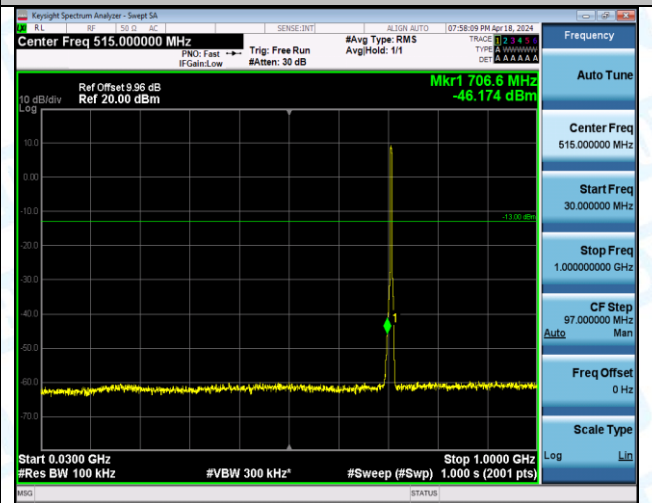

Band12_3MHz_16QAM_23165_1RB#14_3000~10000_3000~10000

Band12_3MHz_16QAM_23165_15RB#0_0.009~0.15_0.009~0.15

Band12_3MHz_16QAM_23165_15RB#0_0.15~30_0.15~30

Band12_3MHz_16QAM_23165_15RB#0_30~1000_30~1000

Band12_3MHz_16QAM_23165_15RB#0_1000~3000_1000~3000