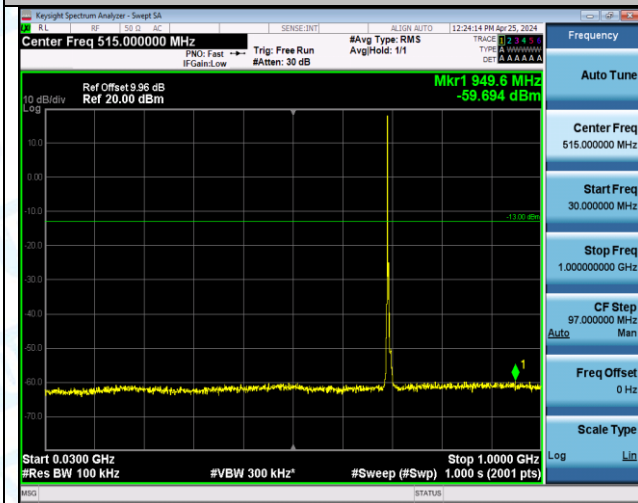

Band12_3MHz_16QAM_23165_15RB#0_3000~10000_3000~10000

Band12_5MHz_QPSK_23035_1RB#0_0.009~0.15_0.009~0.15

Band12_5MHz_QPSK_23035_1RB#0_0.15~30_0.15~30

Band12_5MHz_QPSK_23035_1RB#0_30~1000_30~1000

Band12_5MHz_QPSK_23035_1RB#0_1000~3000_1000~3000