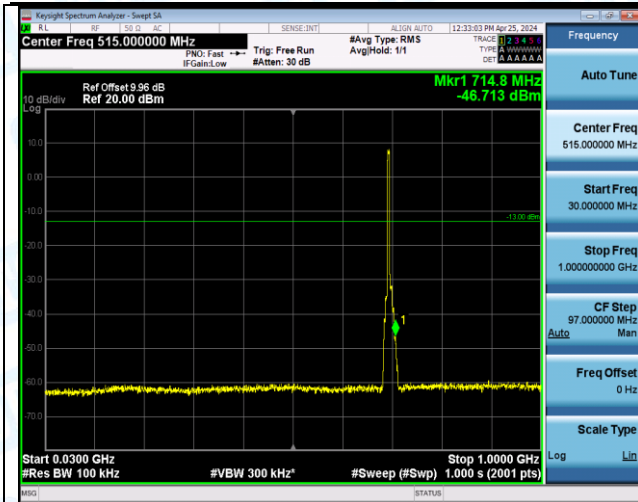

Band12_5MHz_QPSK_23035_1RB#24_3000~10000_3000~10000

Band12_5MHz_QPSK_23035_25RB#0_0.009~0.15_0.009~0.15

Band12_5MHz_QPSK_23035_25RB#0_0.15~30_0.15~30

Band12_5MHz_QPSK_23035_25RB#0_30~1000_30~1000

Band12_5MHz_QPSK_23035_25RB#0_1000~3000_1000~3000