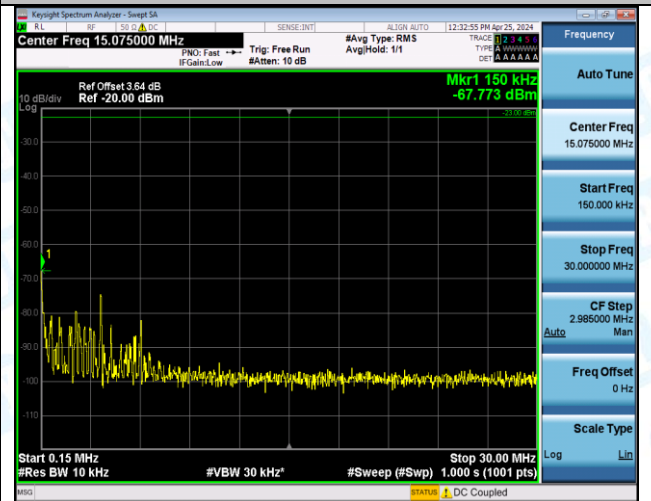

Band12_5MHz_QPSK_23035_1RB#24_3000~10000_3000~10000

Band12_5MHz_QPSK_23035_25RB#0_0.009~0.15_0.009~0.15

Band12_5MHz_QPSK_23035_25RB#0_0.15~30_0.15~30

Band12_5MHz_QPSK_23035_25RB#0_30~1000_30~1000

Band12_5MHz_QPSK_23035_25RB#0_1000~3000_1000~3000