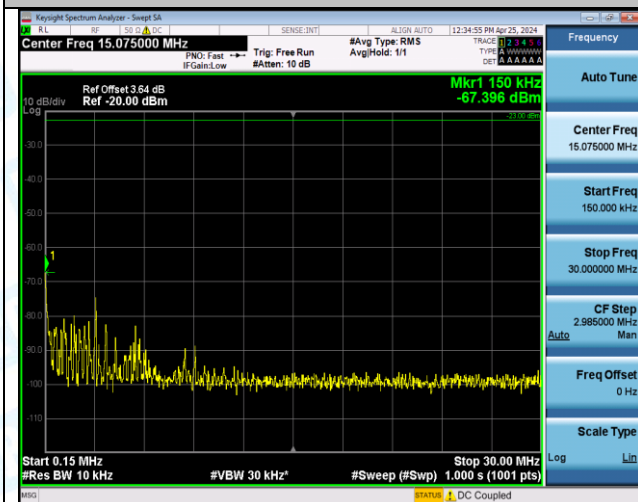

Band12_5MHz_QPSK_23035_25RB#0_3000~10000_3000~10000

Band12_5MHz_QPSK_23095_1RB#0_0.009~0.15_0.009~0.15

Band12_5MHz_QPSK_23095_1RB#0_0.15~30_0.15~30

Band12_5MHz_QPSK_23095_1RB#0_30~1000_30~1000

Band12_5MHz_QPSK_23095_1RB#0_1000~3000_1000~3000