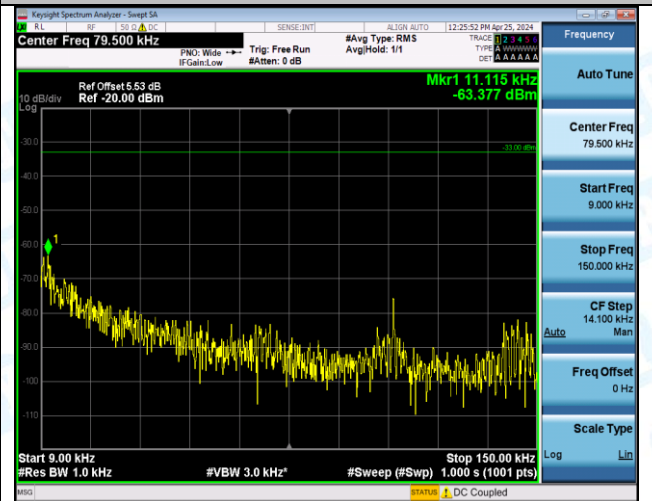

Band12_5MHz_QPSK_23035_1RB#24_0.009~0.15_0.009~0.15

Band12_5MHz_QPSK_23035_1RB#24_30~1000_30~1000