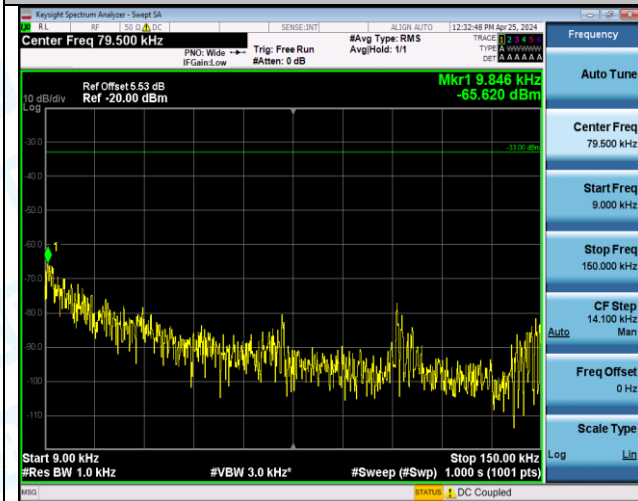

Band12_5MHz_QPSK_23035_25RB#0_0.009~0.15_0.009~0.15

Band12_5MHz_QPSK_23035_25RB#0_30~1000_30~1000