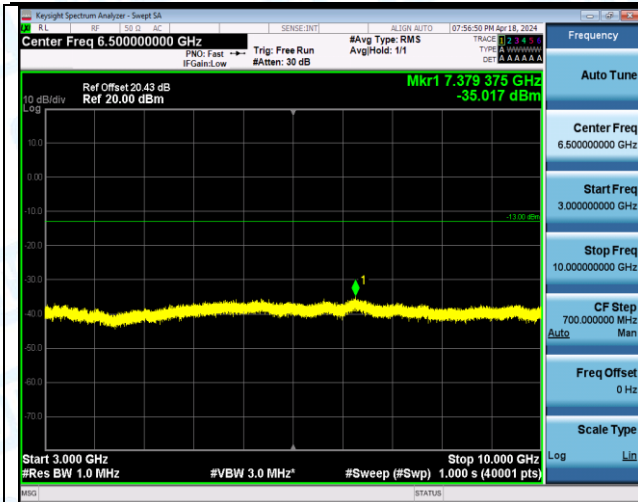

Band12_3MHz_16QAM_23165_1RB#14_3000~10000_3000~10000

Band12_3MHz_16QAM_23165_15RB#0_0.15~30_0.15~30