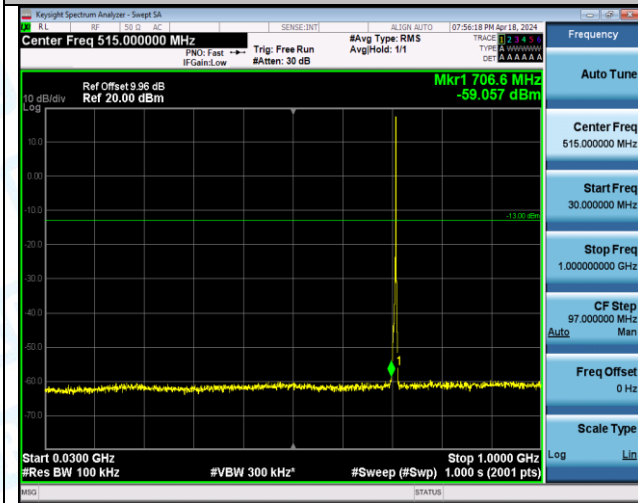

Band12_3MHz_16QAM_23165_1RB#0_3000~10000_3000~10000

Band12_3MHz_16QAM_23165_1RB#14_0.009~0.15_0.009~0.15

Band12_3MHz_16QAM_23165_1RB#14_0.15~30_0.15~30

Band12_3MHz_16QAM_23165_1RB#14_30~1000_30~1000

Band12_3MHz_16QAM_23165_1RB#14_1000~3000_1000~3000