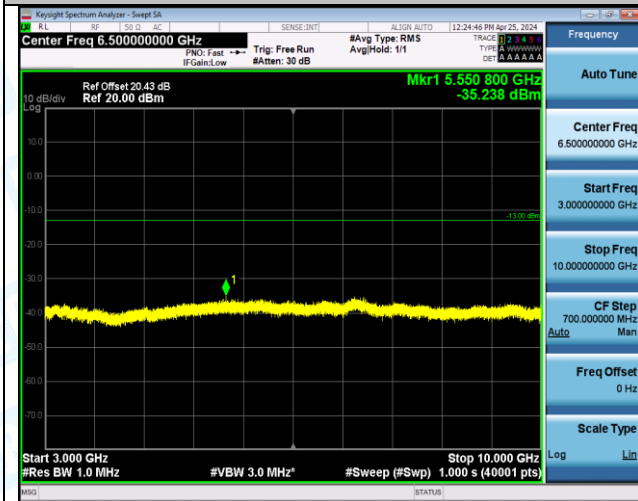

Band12_5MHz_QPSK_23035_1RB#0_3000~10000_3000~10000

Band12_5MHz_QPSK_23035_1RB#24_0.15~30_0.15~30