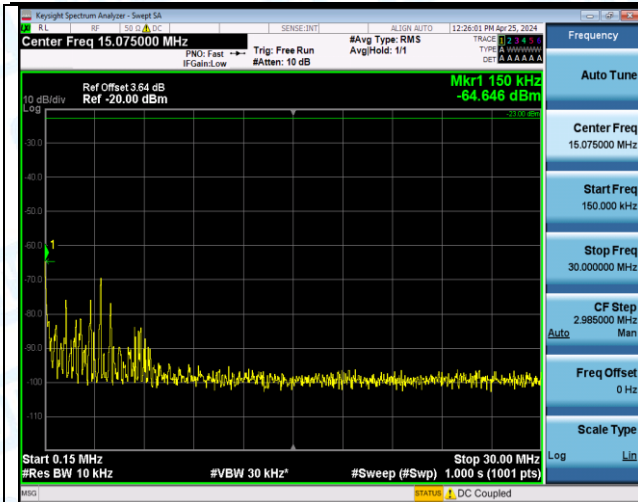

Band12_5MHz_QPSK_23035_1RB#0_3000~10000_3000~10000

Band12_5MHz_QPSK_23035_1RB#24_0.009~0.15_0.009~0.15

Band12_5MHz_QPSK_23035_1RB#24_0.15~30_0.15~30

Band12_5MHz_QPSK_23035_1RB#24_30~1000_30~1000

Band12_5MHz_QPSK_23035_1RB#24_1000~3000_1000~3000