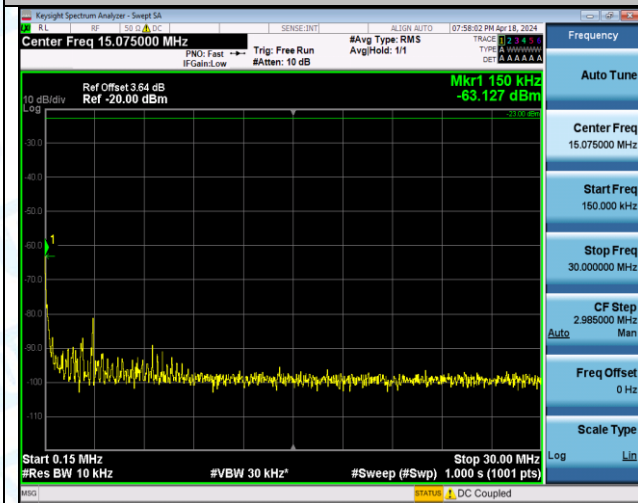

Band12_3MHz_16QAM_23165_1RB#14_3000~10000_3000~10000

Band12_3MHz_16QAM_23165_15RB#0_0.009~0.15_0.009~0.15

Band12_3MHz_16QAM_23165_15RB#0_0.15~30_0.15~30

Band12_3MHz_16QAM_23165_15RB#0_30~1000_30~1000

Band12_3MHz_16QAM_23165_15RB#0_1000~3000_1000~3000