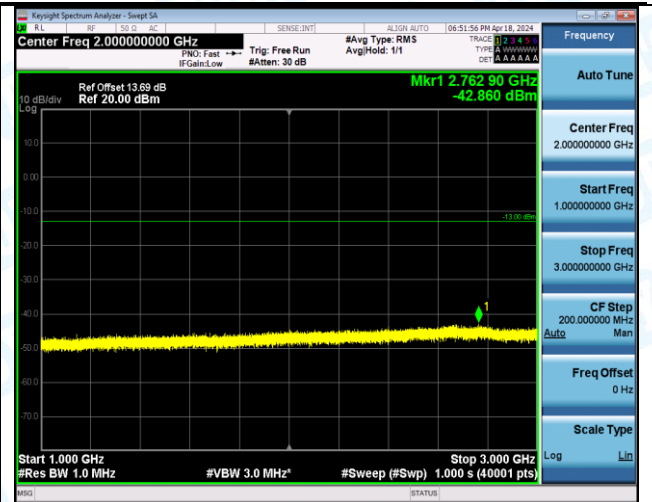

Band5_10MHz_16QAM_20600_1RB#49_1000~3000_1000~3000