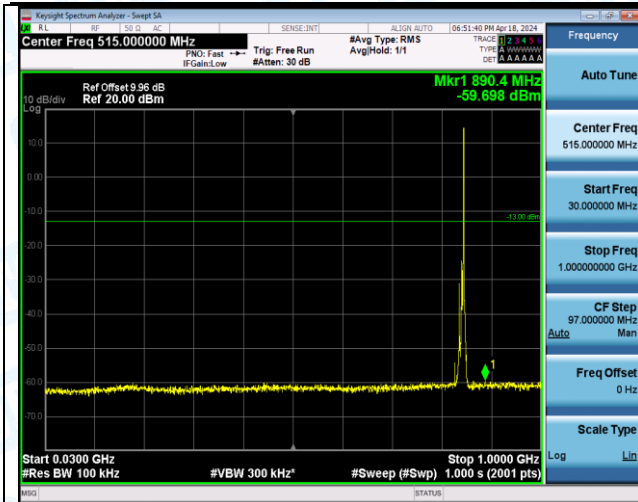

Band5_10MHz_16QAM_20600_1RB#49_30~1000_30~1000

Band5_10MHz_16QAM_20600_1RB#49_3000~10000_3000~10000