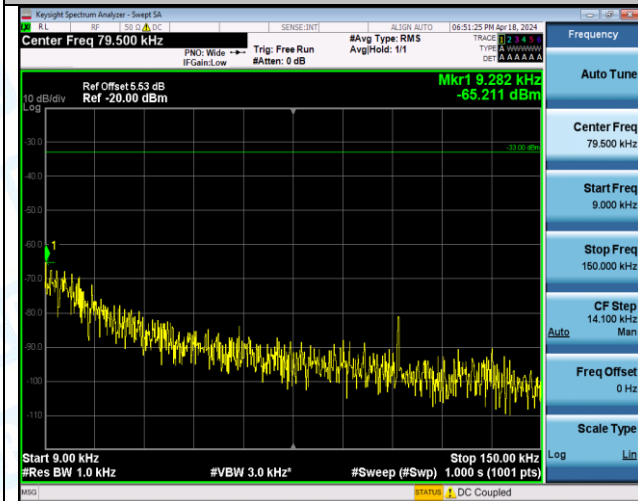

Band5_10MHz_16QAM_20600_1RB#0_1000~3000_1000~3000

Band5_10MHz_16QAM_20600_1RB#0_3000~10000_3000~10000

Band5_10MHz_16QAM_20600_1RB#49_0.009~0.15_0.009~0.15

Band5_10MHz_16QAM_20600_1RB#49_0.15~30_0.15~30

Band5_10MHz_16QAM_20600_1RB#49_30~1000_30~1000