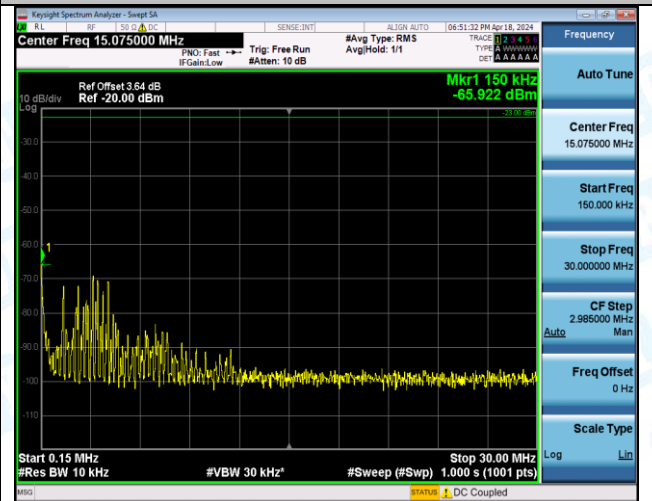

Band5_10MHz_16QAM_20600_1RB#0_1000~3000_1000~3000

Band5_10MHz_16QAM_20600_1RB#0_3000~10000_3000~10000

Band5_10MHz_16QAM_20600_1RB#49_0.009~0.15_0.009~0.15

Band5_10MHz_16QAM_20600_1RB#49_0.15~30_0.15~30

Band5_10MHz_16QAM_20600_1RB#49_30~1000_30~1000