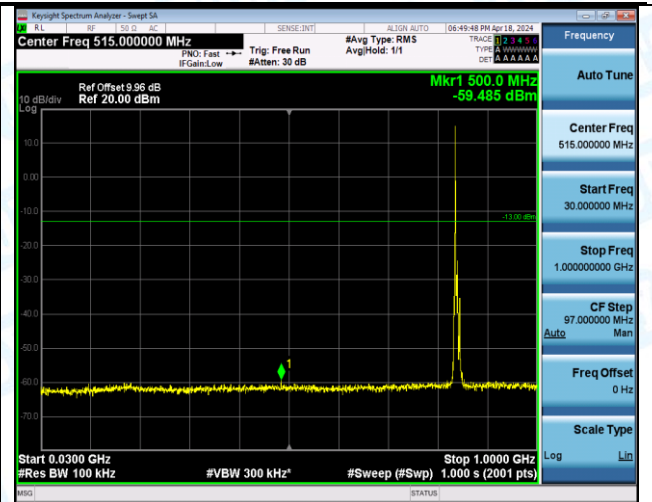

Band5_10MHz_16QAM_20600_1RB#0_1000~3000_1000~3000

Band5_10MHz_16QAM_20600_1RB#0_3000~10000_3000~10000

Band5_10MHz_16QAM_20600_1RB#49_0.009~0.15_0.009~0.15

Band5_10MHz_16QAM_20600_1RB#49_0.15~30_0.15~30

Band5_10MHz_16QAM_20600_1RB#49_30~1000_30~1000