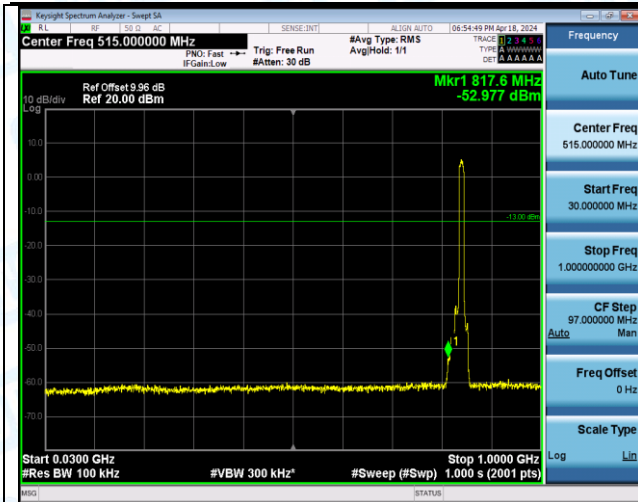

Band5_10MHz_QPSK_20600_50RB#0_30~1000_30~1000

Band5_10MHz_QPSK_20600_50RB#0_3000~10000_3000~10000