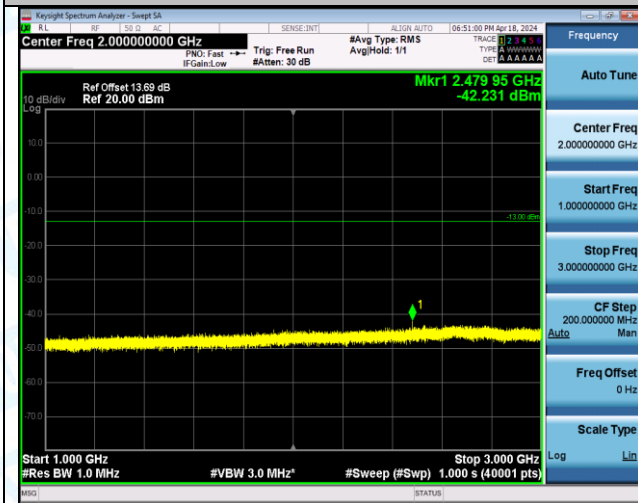

Band5_10MHz_QPSK_20600_1RB#49_1000~3000_1000~3000

Band5_10MHz_QPSK_20600_50RB#0_0.009~0.15_0.009~0.15