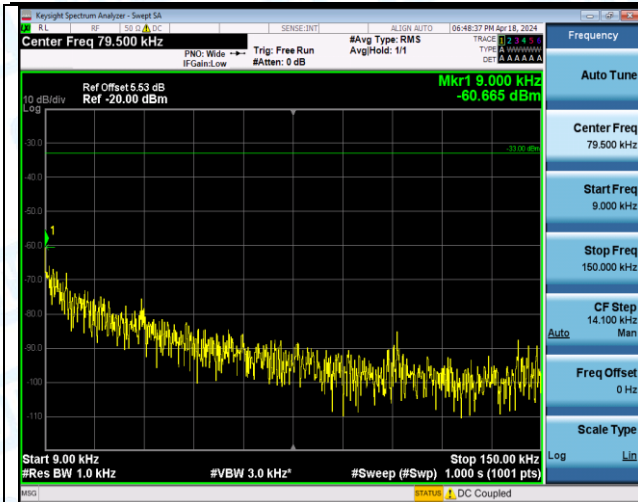

Band5_10MHz_QPSK_20600_1RB#0_0.009~0.15_0.009~0.15

Band5_10MHz_QPSK_20600_1RB#0_30~1000_30~1000