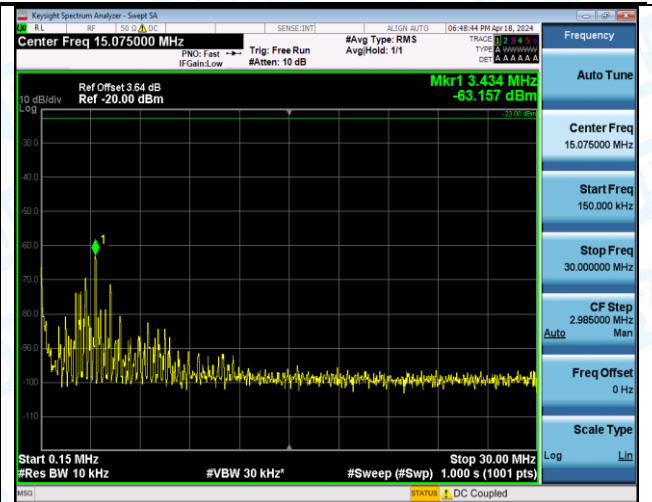

Band5_10MHz_QPSK_20600_1RB#0_0.15~30_0.15~30

Band5_10MHz_QPSK_20600_1RB#0_1000~3000_1000~3000