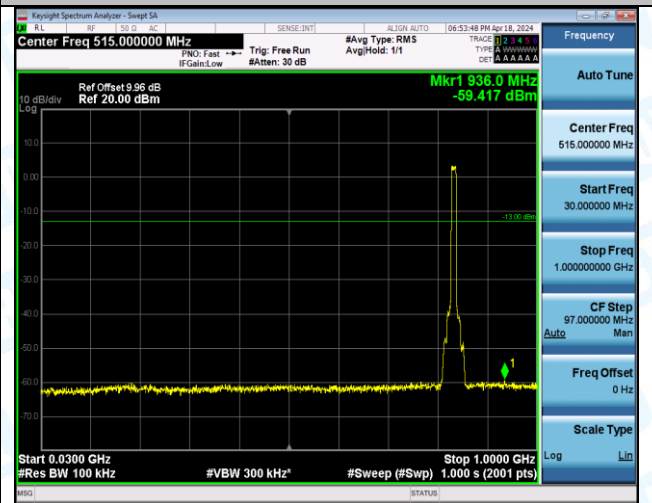

Band5_10MHz_QPSK_20525_50RB#0_30~1000_30~1000

Band5_10MHz_QPSK_20525_50RB#0_3000~10000_3000~10000