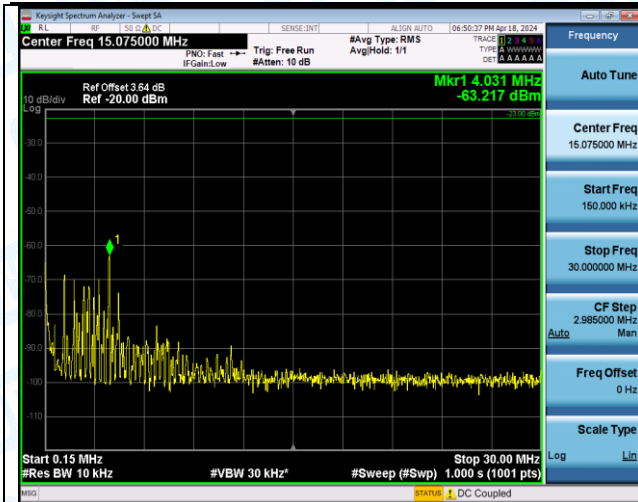

Band5\_10MHz\_QPSK\_20600\_1RB#0\_3000~10000\_3000~10000

Band5\_10MHz\_QPSK\_20600\_1RB#49\_0.009~0.15\_0.009~0.15

Band5\_10MHz\_QPSK\_20600\_1RB#49\_0.15~30\_0.15~30

Band5\_10MHz\_QPSK\_20600\_1RB#49\_30~1000\_30~1000