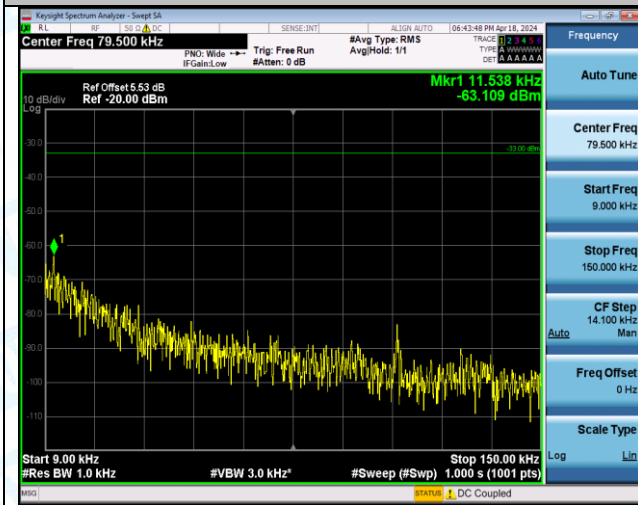

Band5_10MHz_16QAM_20450_1RB#49_0.009~0.15_0.009~0.15

Band5_10MHz_16QAM_20450_1RB#49_30~1000_30~1000