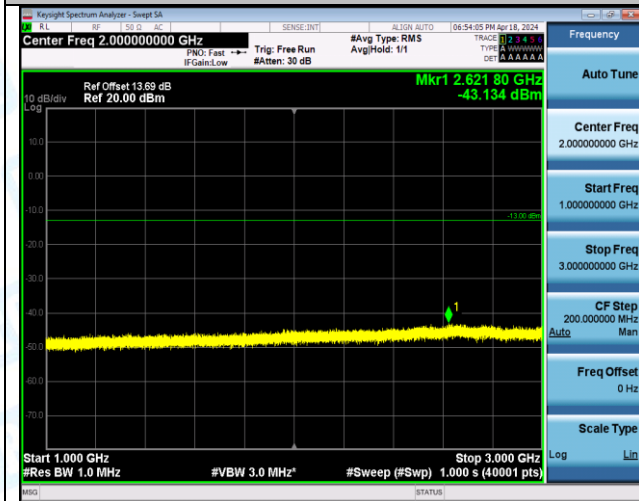

Band5\_10MHz\_QPSK\_20525\_50RB#0\_0.15~30\_0.15~30

Band5\_10MHz\_QPSK\_20525\_50RB#0\_30~1000\_30~1000

Band5\_10MHz\_QPSK\_20525\_50RB#0\_1000~3000\_1000~3000

Band5\_10MHz\_QPSK\_20525\_50RB#0\_3000~10000\_3000~10000