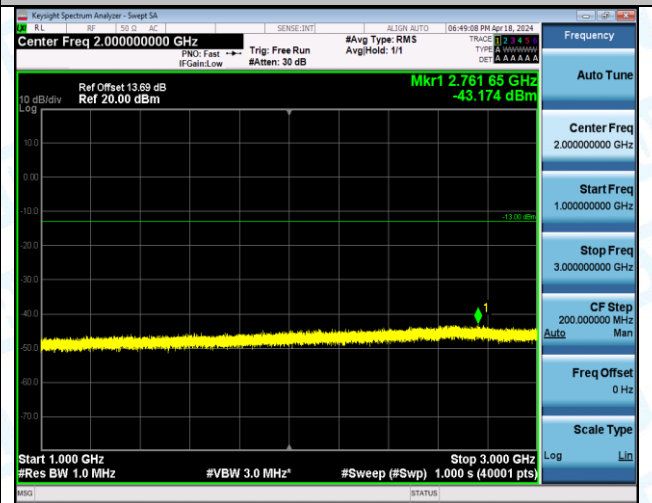

Band5_10MHz_QPSK_20600_1RB#0_1000~3000_1000~3000

Band5_10MHz_QPSK_20600_1RB#49_0.009~0.15_0.009~0.15