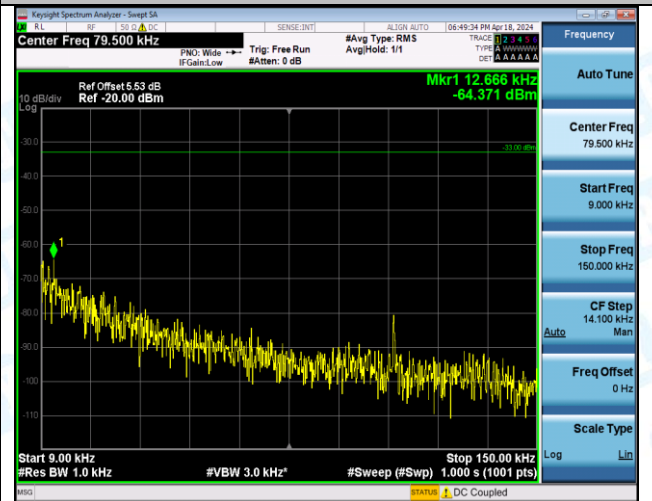

Band5_10MHz_16QAM_20600_1RB#0_0.009~0.15_0.009~0.15

Band5_10MHz_16QAM_20600_1RB#0_30~1000_30~1000