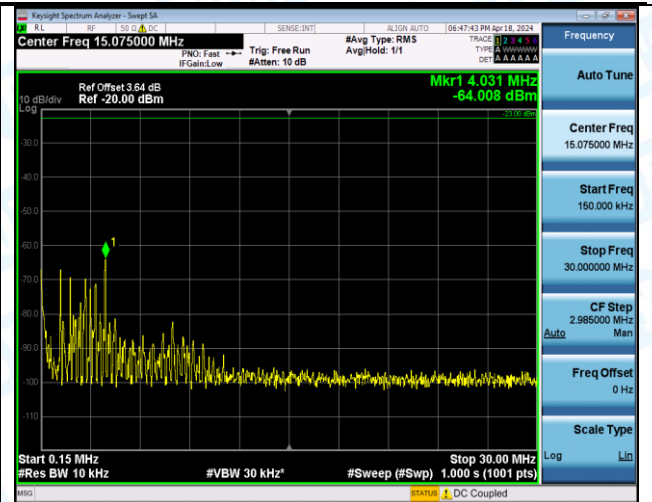

Band5_10MHz_16QAM_20525_1RB#49_0.15~30_0.15~30

Band5_10MHz_16QAM_20525_1RB#49_1000~3000_1000~3000