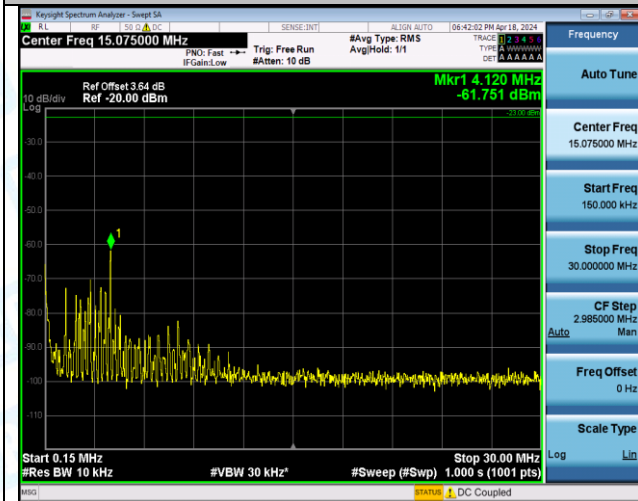

Band5_10MHz_16QAM_20450_1RB#0_0.15~30_0.15~30

Band5_10MHz_16QAM_20450_1RB#0_1000~3000_1000~3000