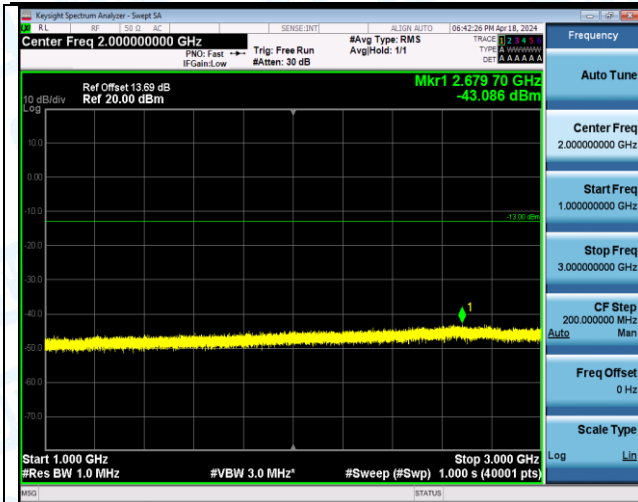

Band5\_10MHz\_16QAM\_20450\_1RB#0\_0.15~30\_0.15~30

Band5\_10MHz\_16QAM\_20450\_1RB#0\_30~1000\_30~1000

Band5\_10MHz\_16QAM\_20450\_1RB#0\_1000~3000\_1000~3000

Band5\_10MHz\_16QAM\_20450\_1RB#0\_3000~10000\_3000~10000