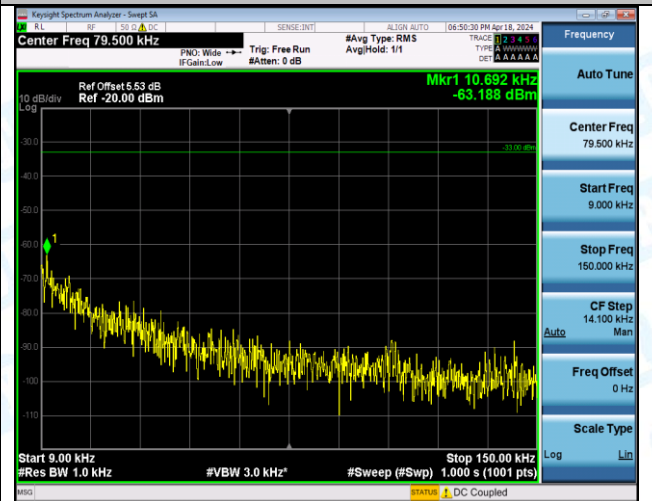

Band5_10MHz_QPSK_20600_1RB#49_0.009~0.15_0.009~0.15

Band5_10MHz_QPSK_20600_1RB#49_30~1000_30~1000