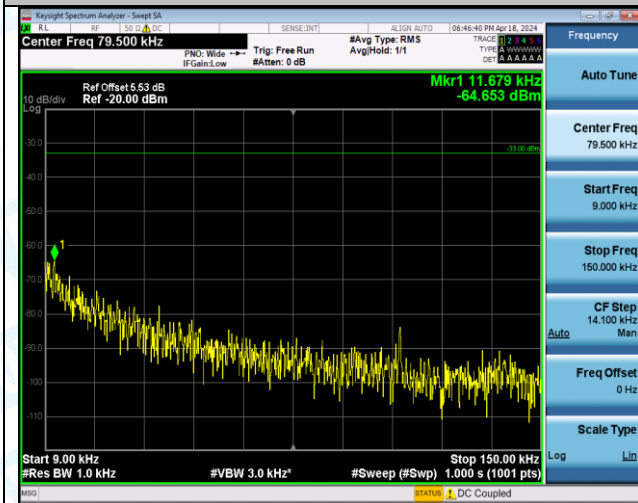

Band5\_10MHz\_QPSK\_20525\_1RB#0\_1000~3000\_1000~3000

Band5\_10MHz\_QPSK\_20525\_1RB#0\_3000~10000\_3000~10000

Band5\_10MHz\_QPSK\_20525\_1RB#49\_0.009~0.15\_0.009~0.15

Band5\_10MHz\_QPSK\_20525\_1RB#49\_0.15~30\_0.15~30