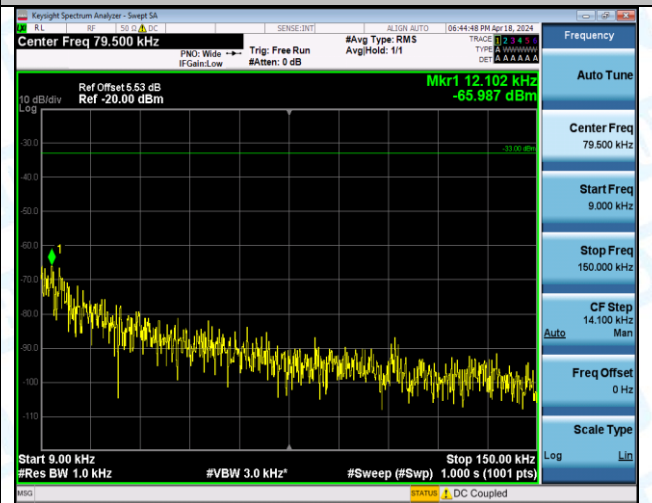

Band5\_10MHz\_QPSK\_20450\_50RB#0\_3000~10000\_3000~10000

Band5\_10MHz\_QPSK\_20525\_1RB#0\_0.009~0.15\_0.009~0.15

Band5\_10MHz\_QPSK\_20525\_1RB#0\_0.15~30\_0.15~30

Band5\_10MHz\_QPSK\_20525\_1RB#0\_30~1000\_30~1000

Band5\_10MHz\_QPSK\_20525\_1RB#0\_1000~3000\_1000~3000

Band5\_10MHz\_QPSK\_20525\_1RB#0\_3000~10000\_3000~10000

Band5\_10MHz\_QPSK\_20525\_1RB#49\_0.009~0.15\_0.009~0.15

Band5\_10MHz\_QPSK\_20525\_1RB#49\_0.15~30\_0.15~30