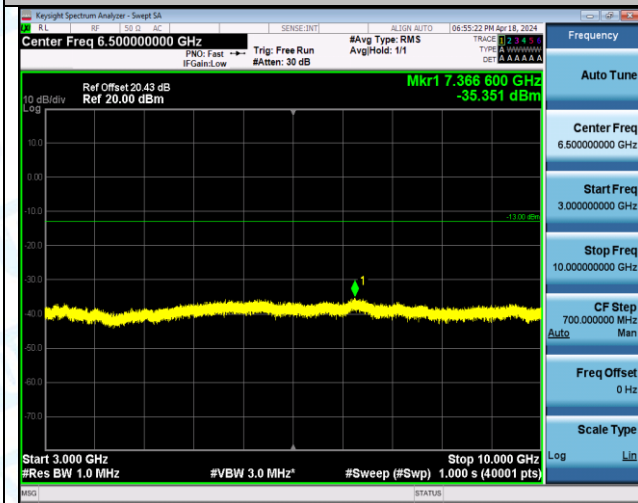

Band5\_10MHz\_QPSK\_20600\_50RB#0\_30~1000\_30~1000

Band5\_10MHz\_QPSK\_20600\_50RB#0\_1000~3000\_1000~3000

Band5\_10MHz\_QPSK\_20600\_50RB#0\_3000~10000\_3000~10000

Band5\_10MHz\_16QAM\_20450\_1RB#0\_0.009~0.15\_0.009~0.15