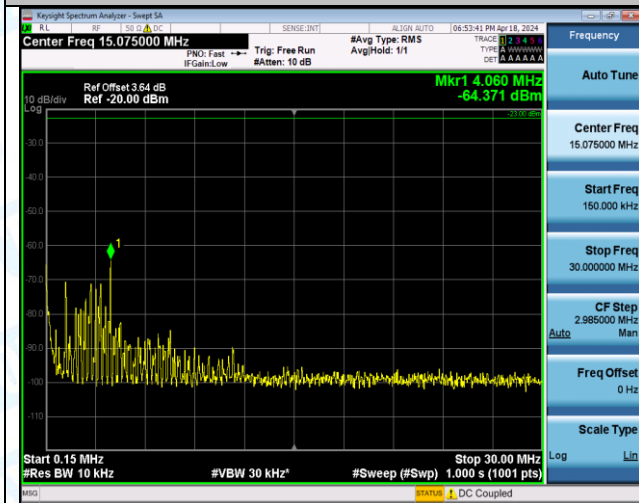

Band5_10MHz_QPSK_20525_50RB#0_0.15~30_0.15~30

Band5_10MHz_QPSK_20525_50RB#0_1000~3000_1000~3000