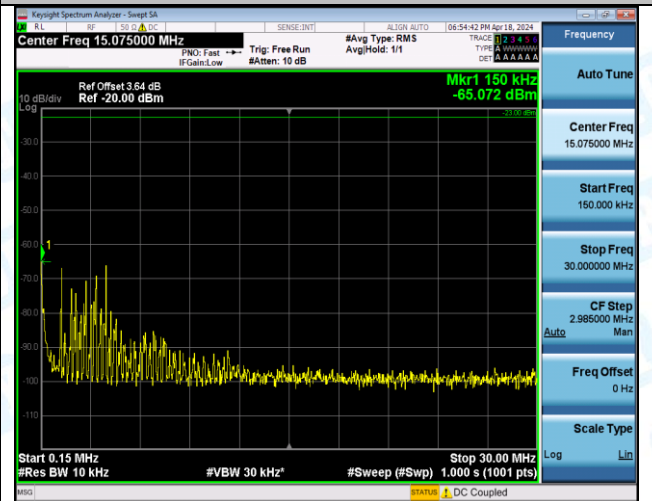

Band5_10MHz_QPSK_20600_50RB#0_0.15~30_0.15~30

Band5_10MHz_QPSK_20600_50RB#0_1000~3000_1000~3000