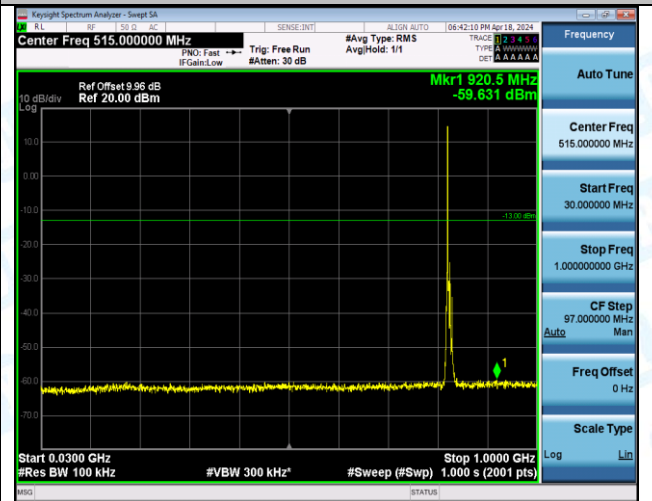

Band5_10MHz_16QAM_20450_1RB#0_30~1000_30~1000

Band5_10MHz_16QAM_20450_1RB#0_3000~10000_3000~10000