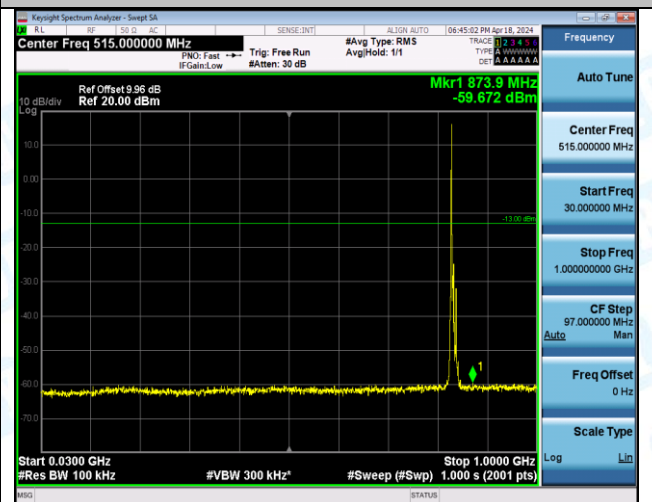

Band5_10MHz_QPSK_20525_1RB#0_30~1000_30~1000

Band5_10MHz_QPSK_20525_1RB#0_3000~10000_3000~10000