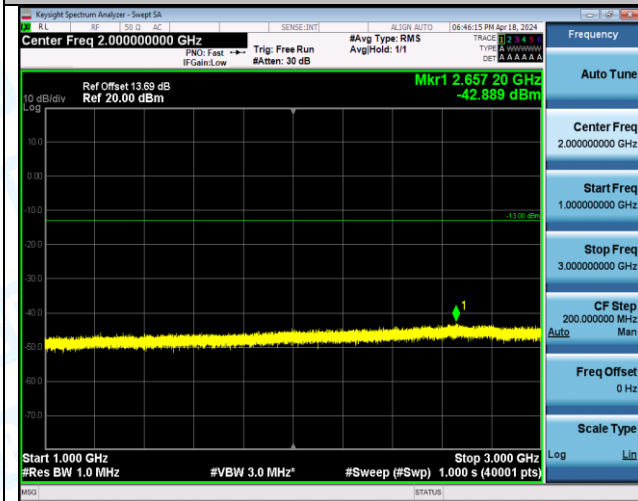

Band5_10MHz_16QAM_20525_1RB#0_1000~3000_1000~3000

Band5_10MHz_16QAM_20525_1RB#49_0.009~0.15_0.009~0.15