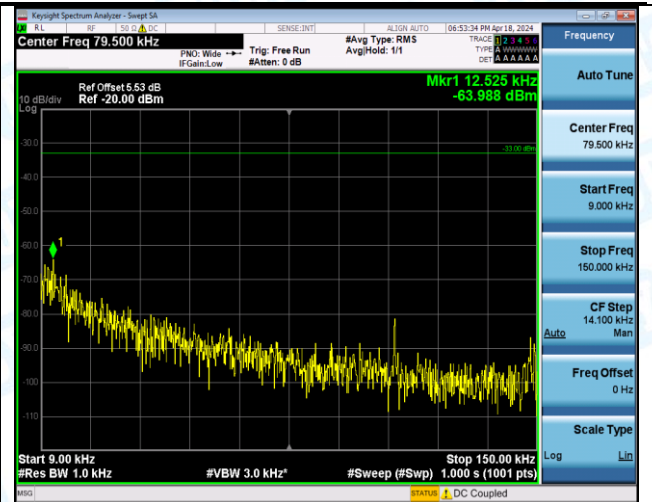

Band5_10MHz_QPSK_20525_50RB#0_0.009~0.15_0.009~0.15

Band5_10MHz_QPSK_20525_50RB#0_30~1000_30~1000