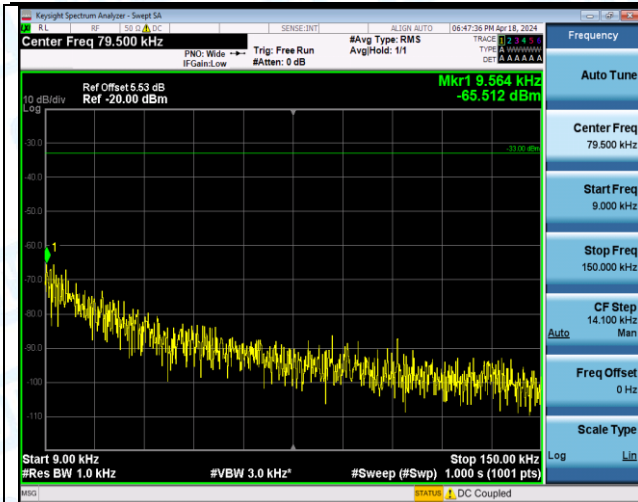

Band5\_10MHz\_16QAM\_20525\_1RB#0\_1000~3000\_1000~3000

Band5\_10MHz\_16QAM\_20525\_1RB#0\_3000~10000\_3000~10000

Band5\_10MHz\_16QAM\_20525\_1RB#49\_0.009~0.15\_0.009~0.15

Band5\_10MHz\_16QAM\_20525\_1RB#49\_0.15~30\_0.15~30