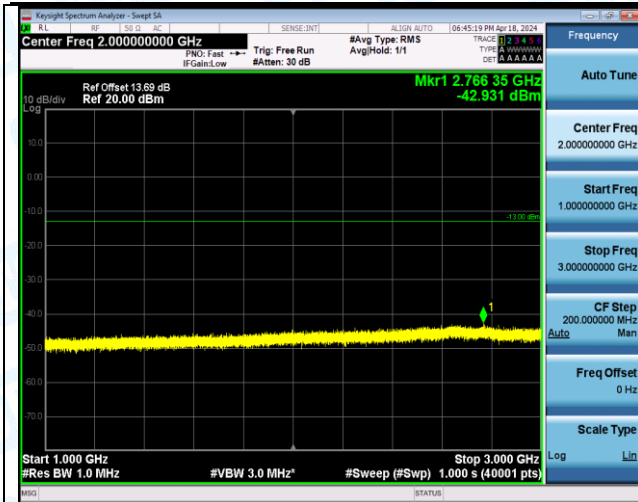

Band5_10MHz_QPSK_20525_1RB#0_1000~3000_1000~3000

Band5_10MHz_QPSK_20525_1RB#49_0.009~0.15_0.009~0.15