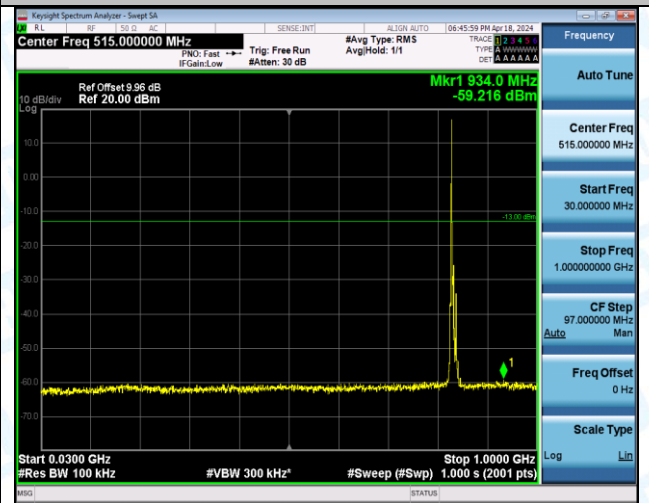

Band5_10MHz_16QAM_20525_1RB#0_30~1000_30~1000

Band5_10MHz_16QAM_20525_1RB#0_3000~10000_3000~10000