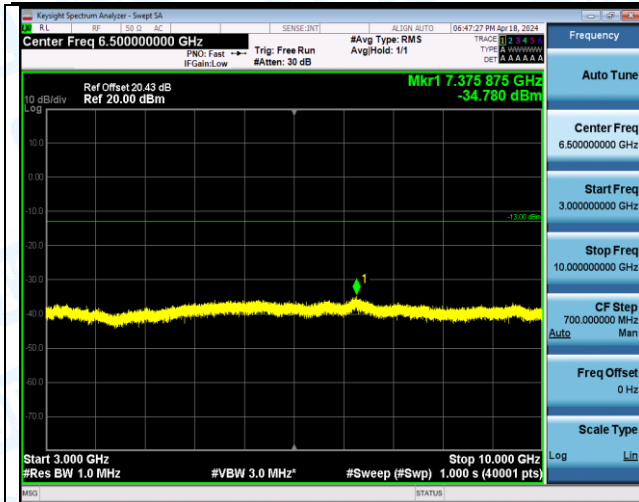

Band5\_10MHz\_QPSK\_20525\_1RB#49\_30~1000\_30~1000

Band5\_10MHz\_QPSK\_20525\_1RB#49\_1000~3000\_1000~3000

Band5\_10MHz\_QPSK\_20525\_1RB#49\_3000~10000\_3000~10000

Band5\_10MHz\_QPSK\_20525\_50RB#0\_0.009~0.15\_0.009~0.15