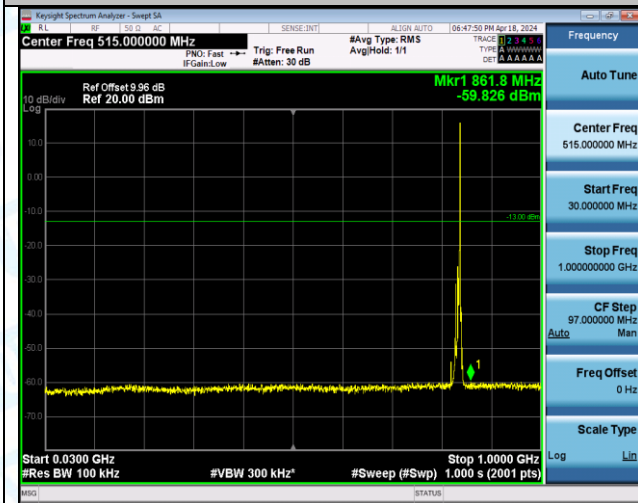

Band5_10MHz_16QAM_20525_1RB#49_30~1000_30~1000

Band5_10MHz_16QAM_20525_1RB#49_3000~10000_3000~10000