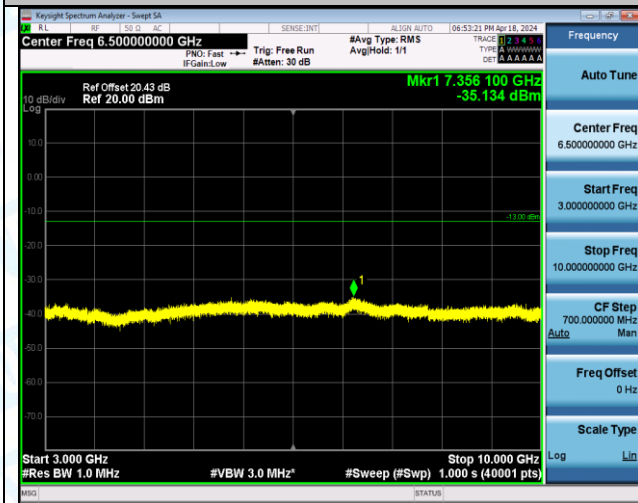

Band5\_10MHz\_QPSK\_20450\_50RB#0\_3000~10000\_3000~10000

Band5\_10MHz\_QPSK\_20525\_1RB#0\_0.009~0.15\_0.009~0.15

Band5\_10MHz\_QPSK\_20525\_1RB#0\_0.15~30\_0.15~30

Band5\_10MHz\_QPSK\_20525\_1RB#0\_30~1000\_30~1000