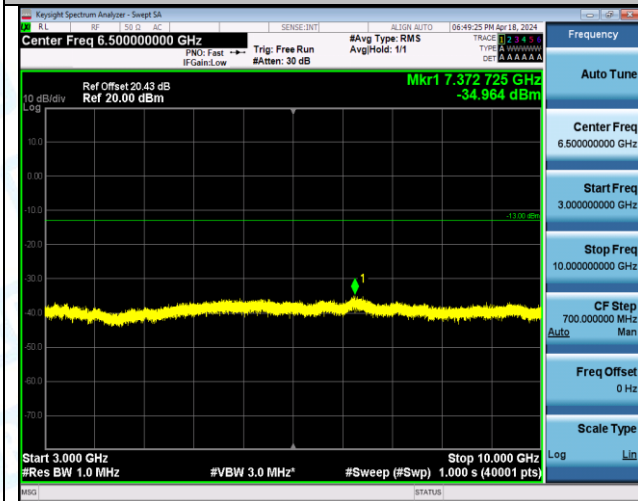

Band5_10MHz_QPSK_20600_1RB#0_3000~10000_3000~10000

Band5_10MHz_QPSK_20600_1RB#49_0.15~30_0.15~30