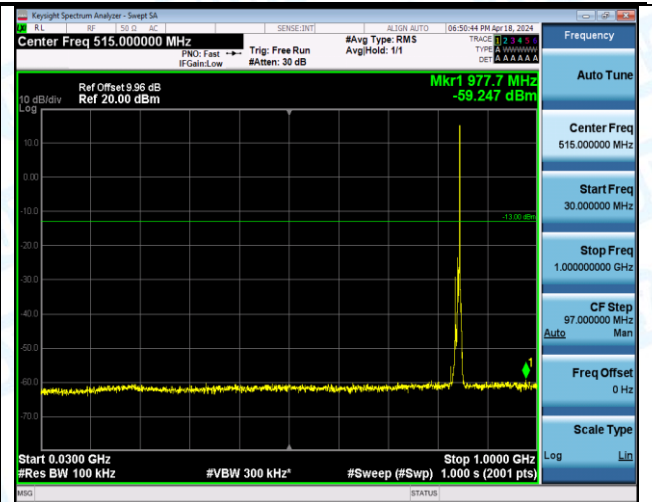

Band5_10MHz_QPSK_20600_1RB#49_30~1000_30~1000

Band5_10MHz_QPSK_20600_1RB#49_3000~10000_3000~10000