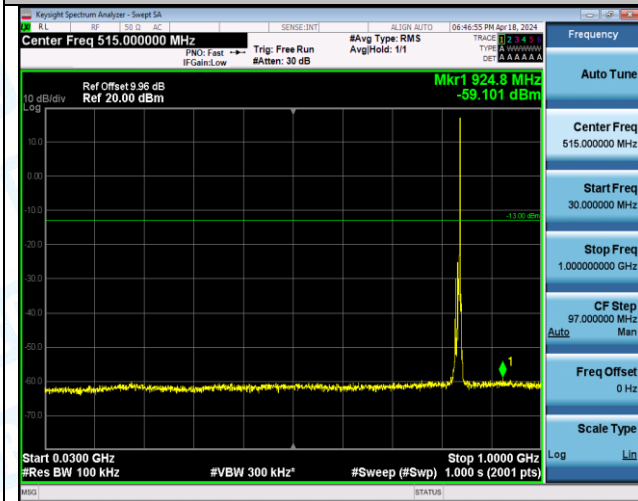

Band5_10MHz_QPSK_20525_1RB#49_30~1000_30~1000

Band5_10MHz_QPSK_20525_1RB#49_3000~10000_3000~10000