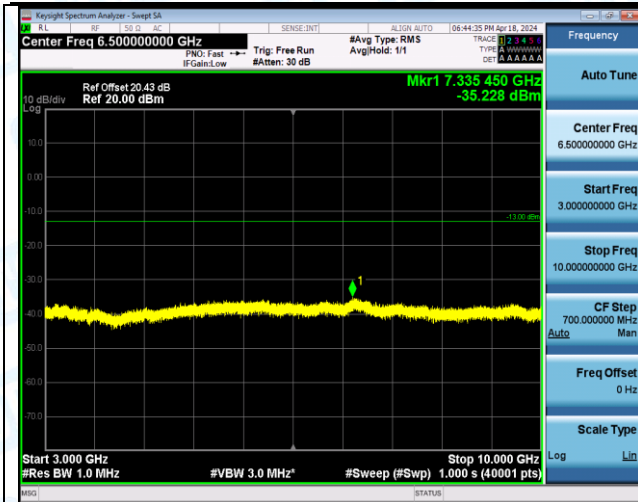

Band5_10MHz_16QAM_20450_1RB#49_3000~10000_3000~10000

Band5_10MHz_16QAM_20525_1RB#0_0.15~30_0.15~30