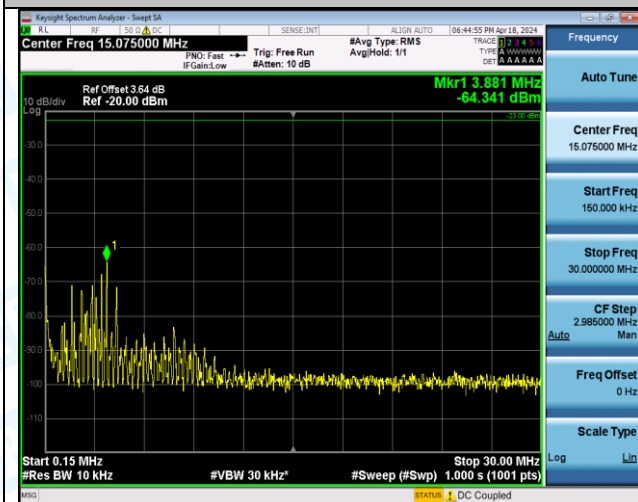

Band5\_10MHz\_QPSK\_20450\_50RB#0\_3000~10000\_3000~10000

Band5\_10MHz\_QPSK\_20525\_1RB#0\_0.009~0.15\_0.009~0.15

Band5\_10MHz\_QPSK\_20525\_1RB#0\_0.15~30\_0.15~30

Band5\_10MHz\_QPSK\_20525\_1RB#0\_30~1000\_30~1000