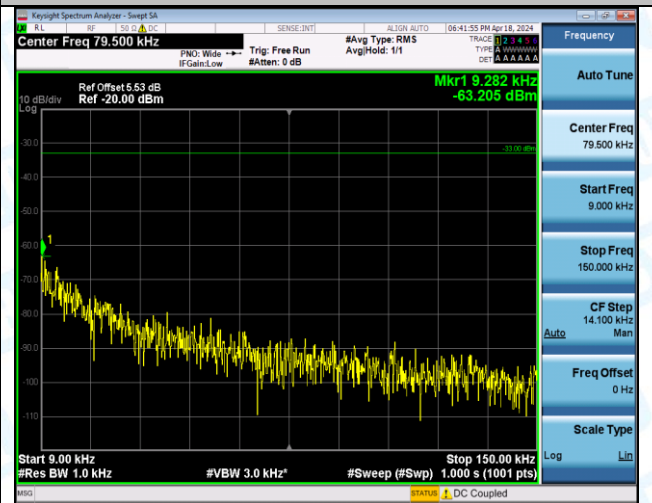

Band5_10MHz_16QAM_20450_1RB#0_0.009~0.15_0.009~0.15

Band5_10MHz_16QAM_20450_1RB#0_30~1000_30~1000