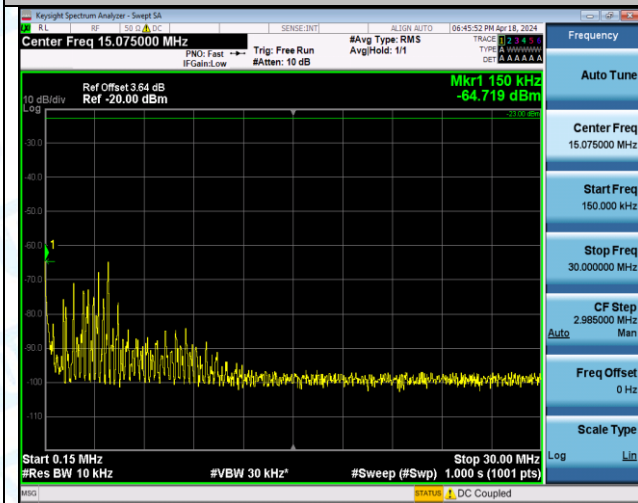

Band5\_10MHz\_16QAM\_20450\_1RB#49\_3000~10000\_3000~10000

Band5\_10MHz\_16QAM\_20525\_1RB#0\_0.009~0.15\_0.009~0.15

Band5\_10MHz\_16QAM\_20525\_1RB#0\_0.15~30\_0.15~30

Band5\_10MHz\_16QAM\_20525\_1RB#0\_30~1000\_30~1000