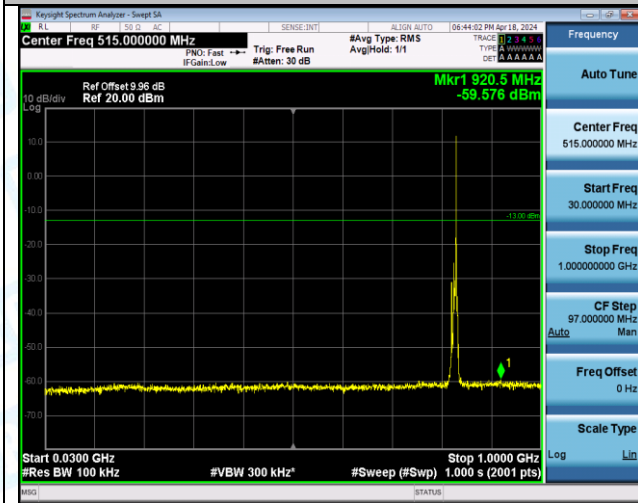

Band5\_10MHz\_16QAM\_20450\_1RB#49\_0.009~0.15\_0.009~0.15

Band5\_10MHz\_16QAM\_20450\_1RB#49\_0.15~30\_0.15~30

Band5\_10MHz\_16QAM\_20450\_1RB#49\_30~1000\_30~1000

Band5\_10MHz\_16QAM\_20450\_1RB#49\_1000~3000\_1000~3000