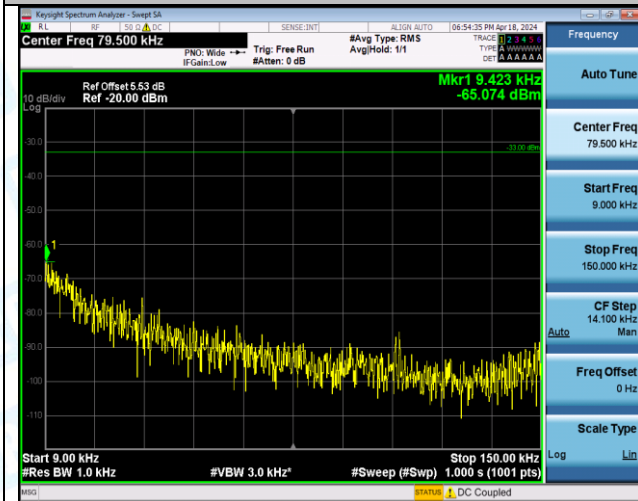

Band5\_10MHz\_QPSK\_20600\_1RB#49\_1000~3000\_1000~3000

Band5\_10MHz\_QPSK\_20600\_1RB#49\_3000~10000\_3000~10000

Band5\_10MHz\_QPSK\_20600\_50RB#0\_0.009~0.15\_0.009~0.15

Band5\_10MHz\_QPSK\_20600\_50RB#0\_0.15~30\_0.15~30