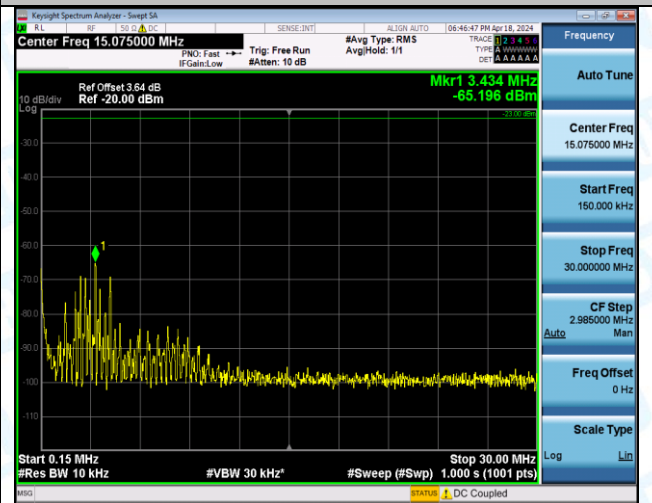

Band5_10MHz_QPSK_20525_1RB#49_0.15~30_0.15~30

Band5_10MHz_QPSK_20525_1RB#49_1000~3000_1000~3000