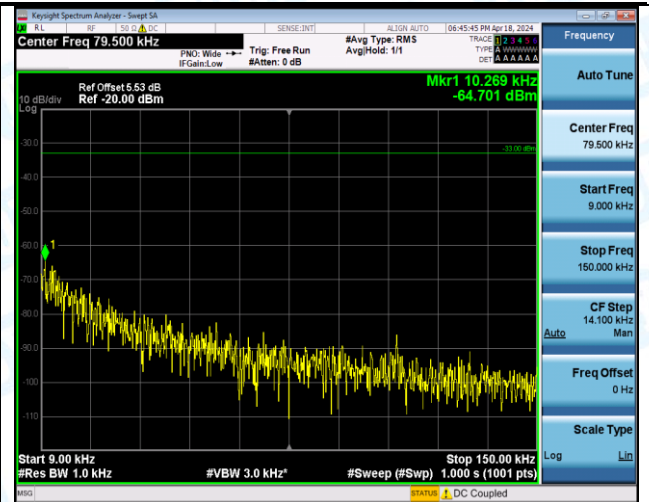

Band5_10MHz_16QAM_20525_1RB#0_0.009~0.15_0.009~0.15

Band5_10MHz_16QAM_20525_1RB#0_30~1000_30~1000