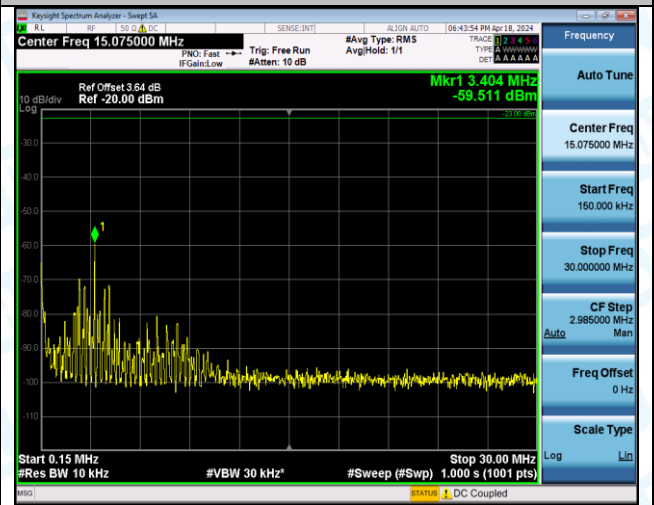

Band5_10MHz_16QAM_20450_1RB#49_0.15~30_0.15~30

Band5_10MHz_16QAM_20450_1RB#49_1000~3000_1000~3000