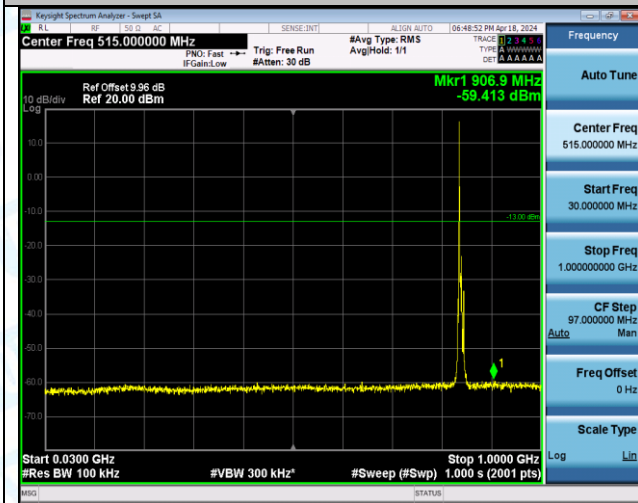

Band5\_10MHz\_QPSK\_20600\_1RB#0\_0.009~0.15\_0.009~0.15

Band5\_10MHz\_QPSK\_20600\_1RB#0\_0.15~30\_0.15~30

Band5\_10MHz\_QPSK\_20600\_1RB#0\_30~1000\_30~1000

Band5\_10MHz\_QPSK\_20600\_1RB#0\_1000~3000\_1000~3000