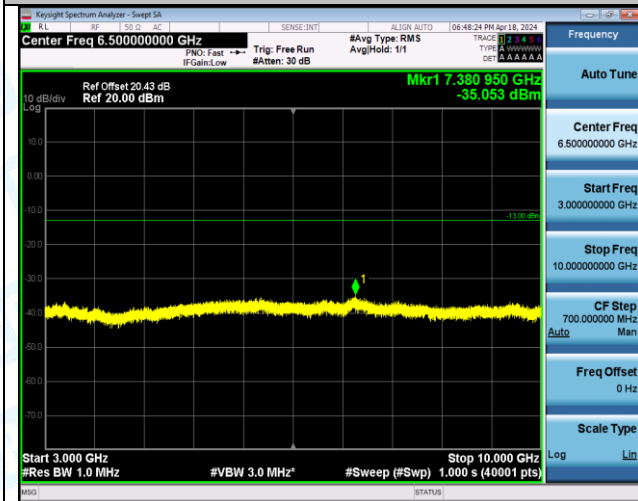

Band5\_10MHz\_16QAM\_20525\_1RB#49\_30~1000\_30~1000

Band5\_10MHz\_16QAM\_20525\_1RB#49\_1000~3000\_1000~3000

Band5\_10MHz\_16QAM\_20525\_1RB#49\_3000~10000\_3000~10000

Band5\_10MHz\_16QAM\_20600\_1RB#0\_0.009~0.15\_0.009~0.15