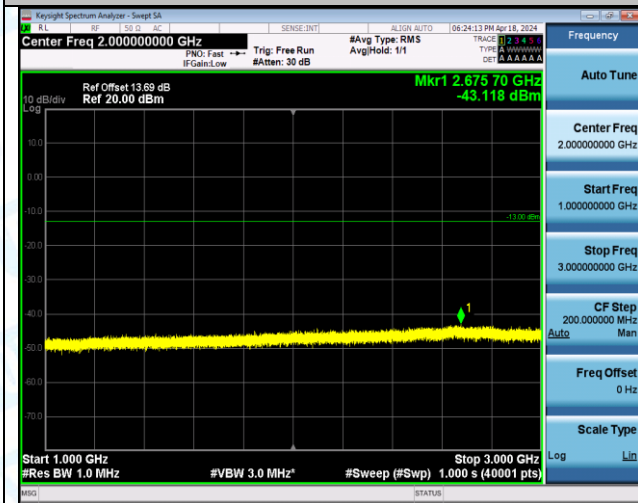

Band5_5MHz_QPSK_20625_1RB#24_0.15~30_0.15~30

Band5_5MHz_QPSK_20625_1RB#24_30~1000_30~1000

Band5_5MHz_QPSK_20625_1RB#24_1000~3000_1000~3000

Band5_5MHz_QPSK_20625_1RB#24_3000~10000_3000~10000

Band5_5MHz_QPSK_20625_25RB#0_0.009~0.15_0.009~0.15