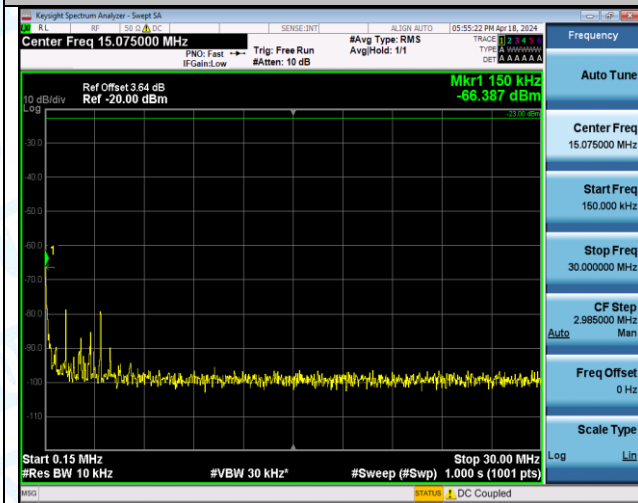

Band5_3MHz_16QAM_20635_15RB#0_0.15~30_0.15~30

Band5_3MHz_16QAM_20635_15RB#0_30~1000_30~1000

Band5_3MHz_16QAM_20635_15RB#0_1000~3000_1000~3000

Band5_3MHz_16QAM_20635_15RB#0_3000~10000_3000~10000

Band5_5MHz_QPSK_20425_1RB#0_0.009~0.15_0.009~0.15