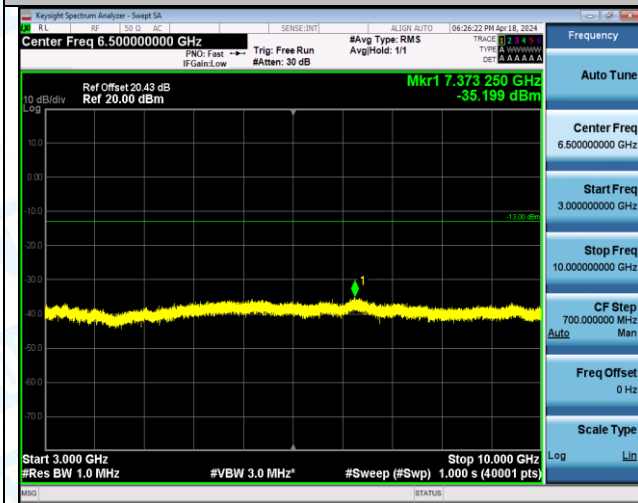

Band5_5MHz_QPSK_20625_25RB#0_0.15~30_0.15~30

Band5_5MHz_QPSK_20625_25RB#0_30~1000_30~1000

Band5_5MHz_QPSK_20625_25RB#0_1000~3000_1000~3000

Band5_5MHz_QPSK_20625_25RB#0_3000-10000_3000~10000

Band5_5MHz_16QAM_20425_1RB#0_0.009-0.15_0.009~0.15