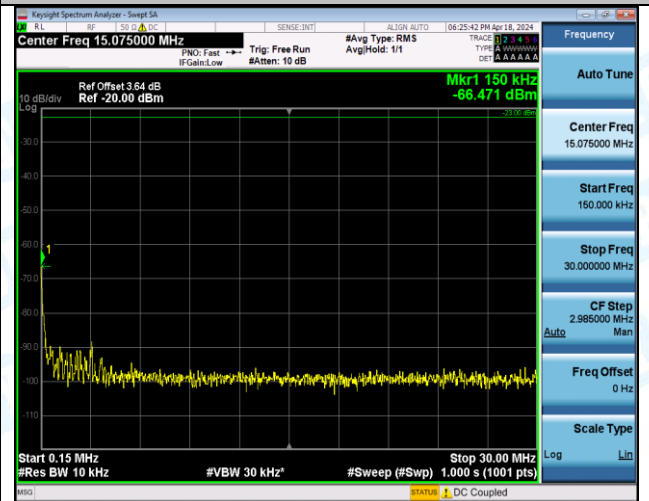

Band5_5MHz_QPSK_20625_25RB#0_0.15~30_0.15~30

Band5_5MHz_QPSK_20625_25RB#0_1000~3000_1000~3000