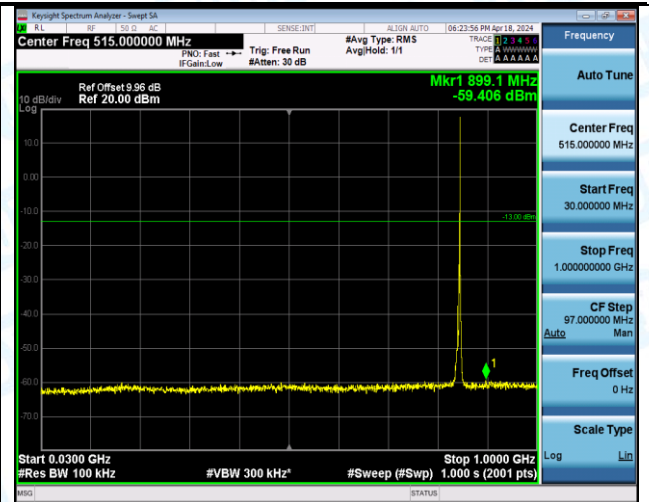

Band5_5MHz_QPSK_20625_1RB#24_30~1000_30~1000

Band5_5MHz_QPSK_20625_1RB#24_3000~10000_3000~10000