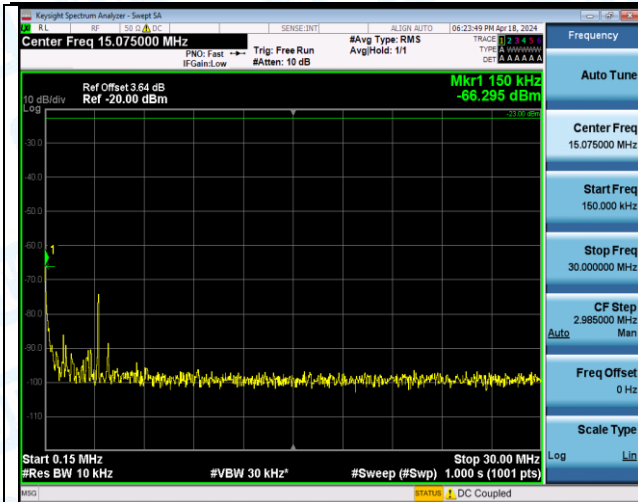

Band5_5MHz_QPSK_20625_1RB#24_0.15~30_0.15~30

Band5_5MHz_QPSK_20625_1RB#24_1000~3000_1000~3000