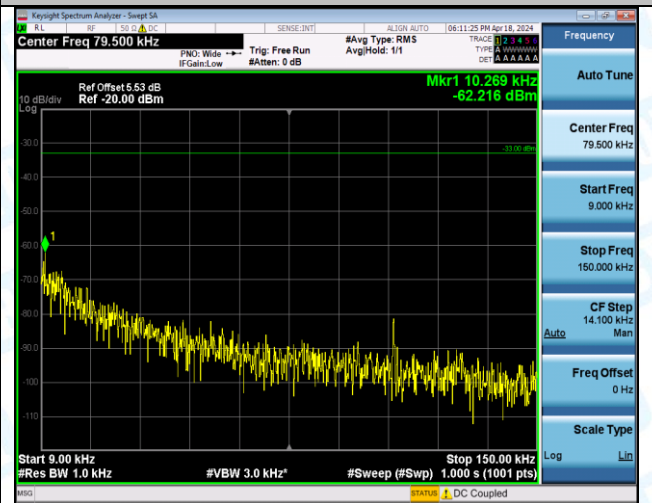

Band5_5MHz_16QAM_20425_1RB#0_0.009-0.15_0.009~0.15

Band5_5MHz_16QAM_20425_1RB#0_30-1000_30~1000