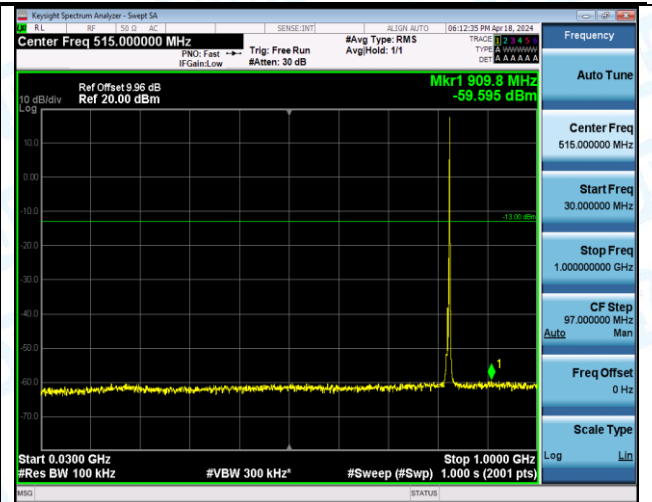

Band5_5MHz_QPSK_20425_1RB#24_30~1000_30~1000

Band5_5MHz_QPSK_20425_1RB#24_3000~10000_3000~10000