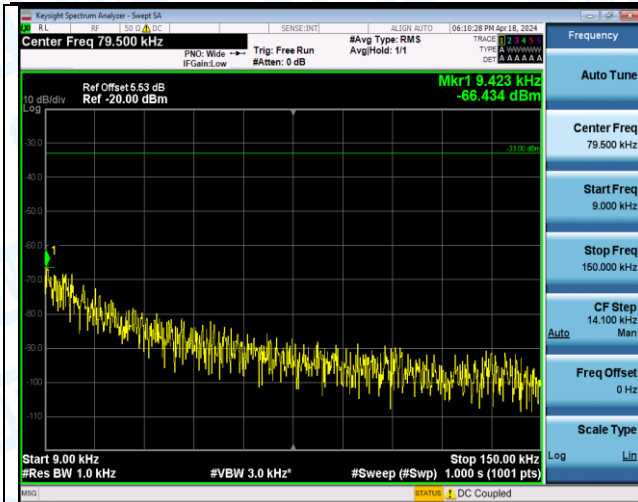

Band5_5MHz_QPSK_20425_1RB#0_0.009~0.15_0.009~0.15

Band5_5MHz_QPSK_20425_1RB#0_30~1000_30~1000