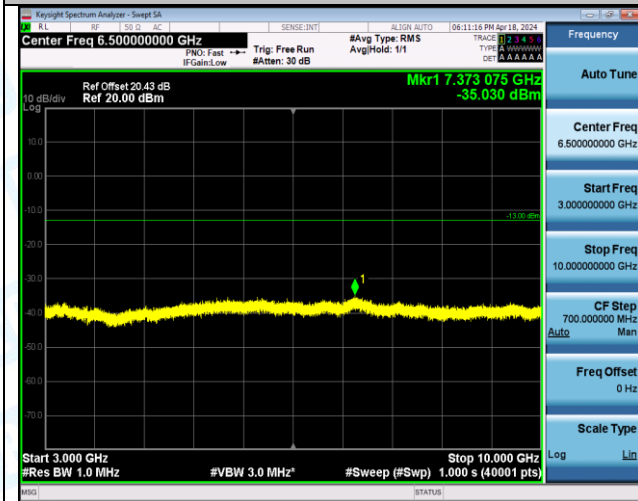

Band5_5MHz_QPSK_20425_1RB#0_0.15~30_0.15~30

Band5_5MHz_QPSK_20425_1RB#0_30~1000_30~1000

Band5_5MHz_QPSK_20425_1RB#0_1000~3000_1000~3000

Band5_5MHz_QPSK_20425_1RB#0_3000~10000_3000~10000

Band5_5MHz_QPSK_20425_1RB#24_0.009~0.15_0.009~0.15