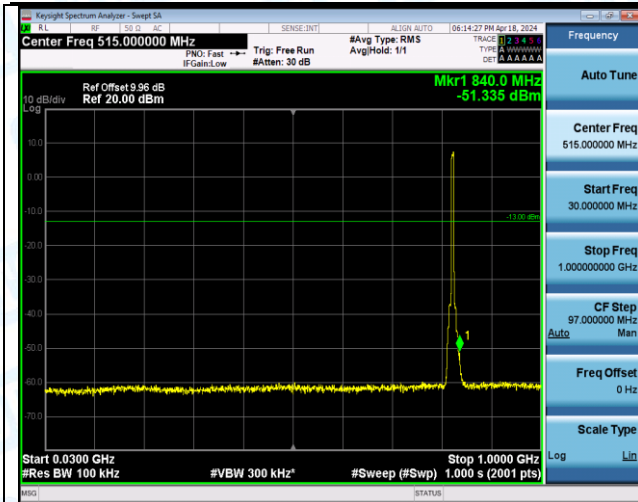

Band5_5MHz_QPSK_20425_25RB#0_30~1000_30~1000

Band5_5MHz_QPSK_20425_25RB#0_3000-10000_3000~10000