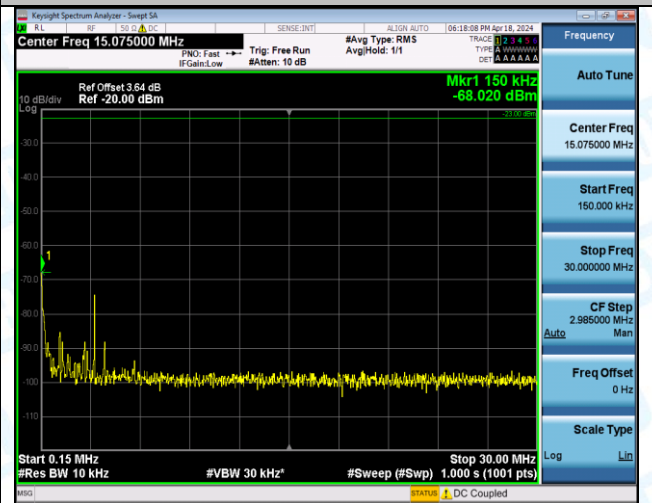

Band5_5MHz_QPSK_20525_1RB#24_0.15-30_0.15-30

Band5_5MHz_QPSK_20525_1RB#24_1000-3000_1000-3000