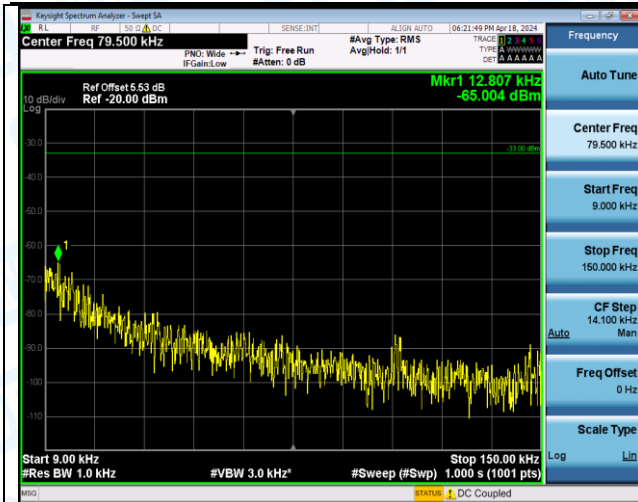

Band5_5MHz_QPSK_20625_1RB#0_0.009~0.15_0.009~0.15

Band5_5MHz_QPSK_20625_1RB#0_30~1000_30~1000