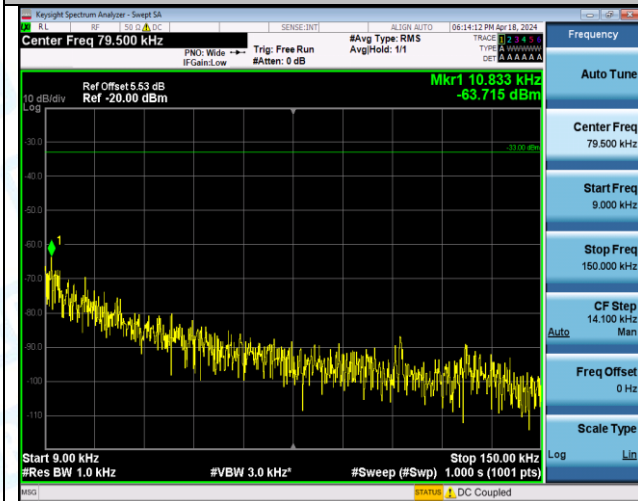

Band5_5MHz_QPSK_20425_25RB#0_0.009~0.15_0.009~0.15

Band5_5MHz_QPSK_20425_25RB#0_30~1000_30~1000