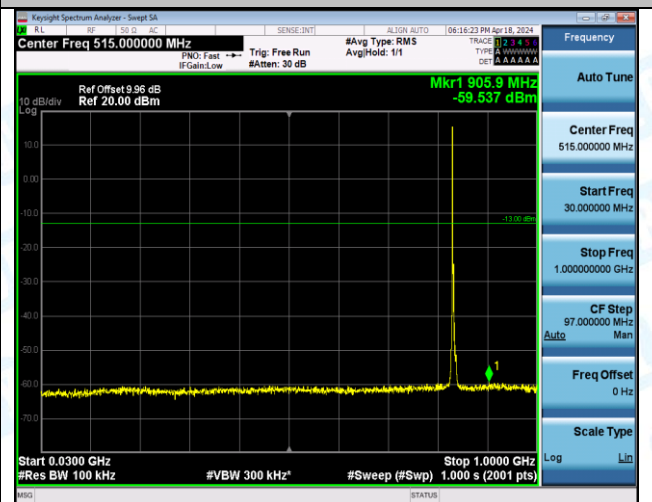

Band5_5MHz_QPSK_20525_1RB#0_30~1000_30~1000

Band5_5MHz_QPSK_20525_1RB#0_3000~10000_3000~10000