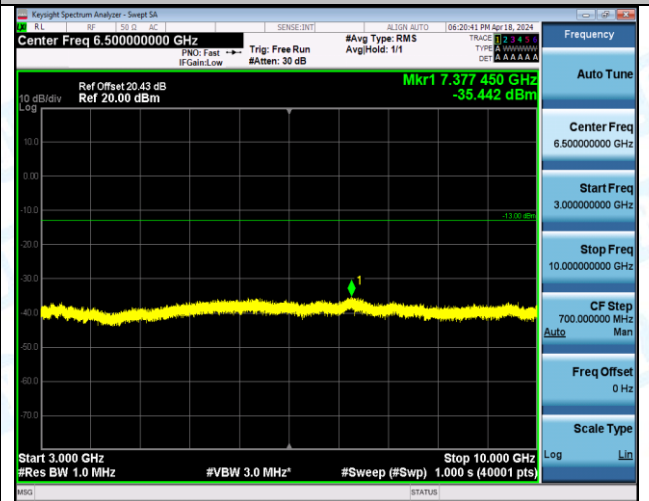

Band5_5MHz_QPSK_20525_25RB#0_0.15~30_0.15~30

Band5_5MHz_QPSK_20525_25RB#0_30~1000_30~1000

Band5_5MHz_QPSK_20525_25RB#0_1000~3000_1000~3000

Band5_5MHz_QPSK_20525_25RB#0_3000~10000_3000~10000

Band5_5MHz_QPSK_20625_1RB#0_0.009~0.15_0.009~0.15