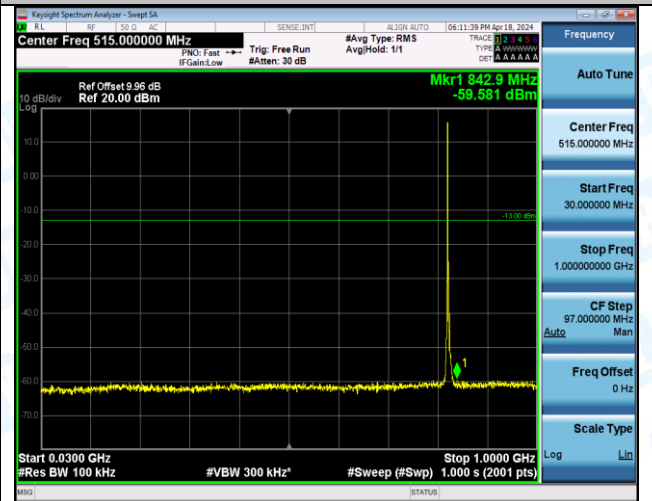

Band5_5MHz_16QAM_20425_1RB#0_30-1000_30~1000

Band5_5MHz_16QAM_20425_1RB#0_3000~10000_3000~10000