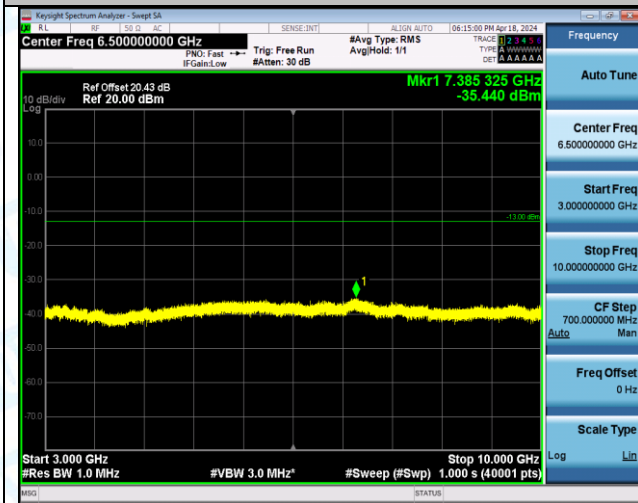

Band5_5MHz_QPSK_20425_25RB#0_0.15~30_0.15~30

Band5_5MHz_QPSK_20425_25RB#0_30~1000_30~1000

Band5_5MHz_QPSK_20425_25RB#0_1000~3000_1000~3000

Band5_5MHz_QPSK_20425_25RB#0_3000-10000_3000~10000

Band5_5MHz_QPSK_20525_1RB#0_0.009-0.15_0.009~0.15