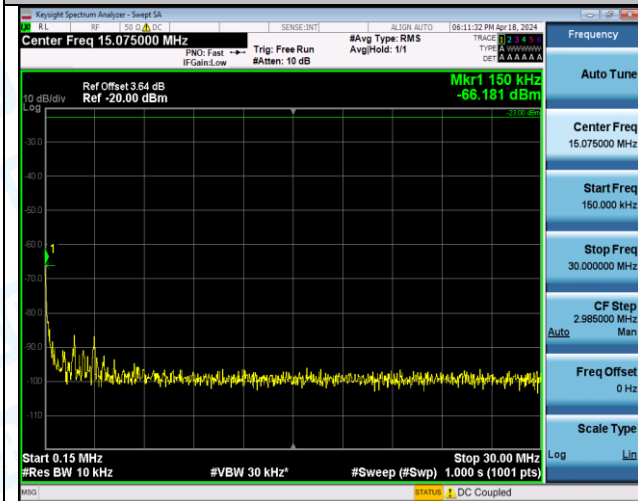

Band5_5MHz_16QAM_20425_1RB#0_0.15-30_0.15~30

Band5_5MHz_16QAM_20425_1RB#0_1000~3000_1000~3000