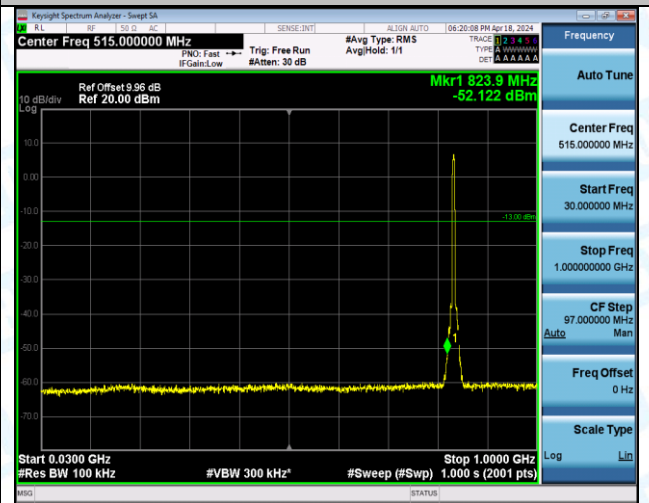

Band5_5MHz_QPSK_20525_25RB#0_30~1000_30~1000

Band5_5MHz_QPSK_20525_25RB#0_3000~10000_3000~10000