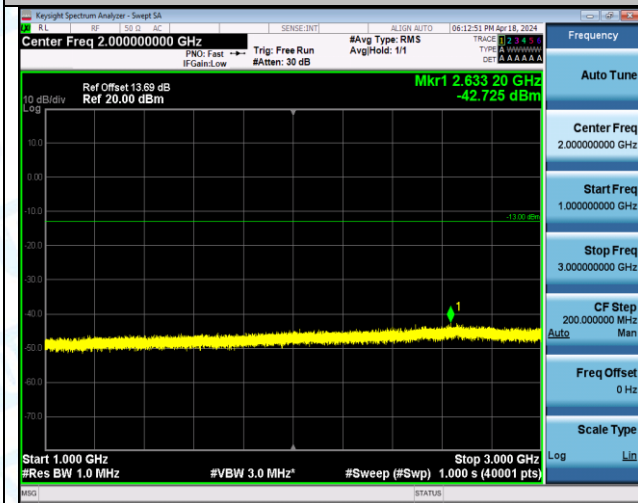

Band5_5MHz_QPSK_20425_1RB#24_0.15~30_0.15~30

Band5_5MHz_QPSK_20425_1RB#24_30~1000_30~1000

Band5_5MHz_QPSK_20425_1RB#24_1000~3000_1000~3000

Band5_5MHz_QPSK_20425_1RB#24_3000~10000_3000~10000

Band5_5MHz_QPSK_20425_25RB#0_0.009~0.15_0.009~0.15