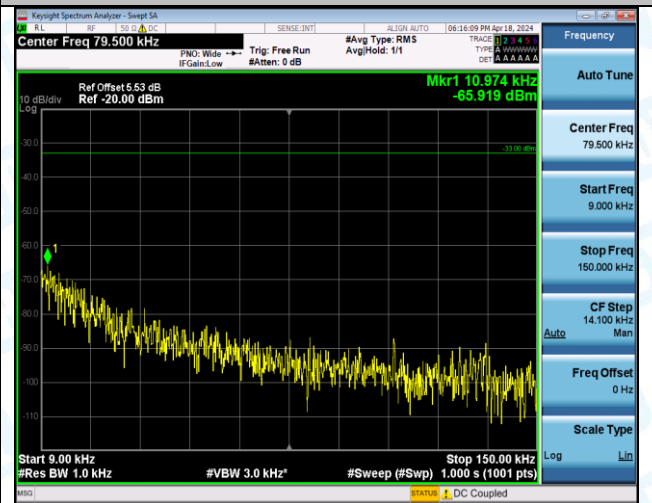

Band5_5MHz_QPSK_20525_1RB#0_0.009-0.15_0.009~0.15

Band5_5MHz_QPSK_20525_1RB#0_30~1000_30~1000