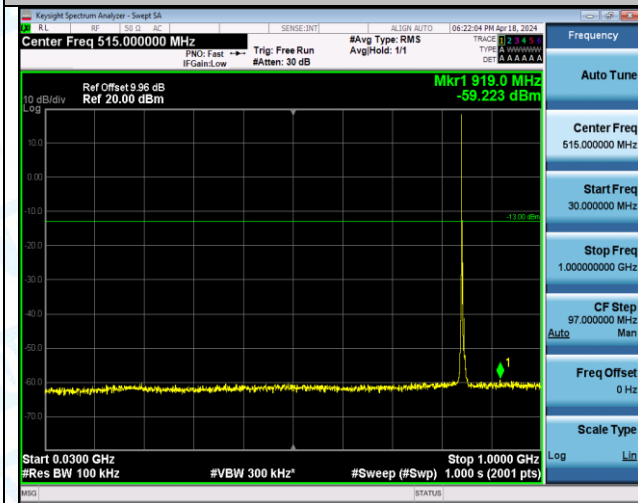

Band5_5MHz_QPSK_20625_1RB#0_30~1000_30~1000

Band5_5MHz_QPSK_20625_1RB#0_3000~10000_3000~10000