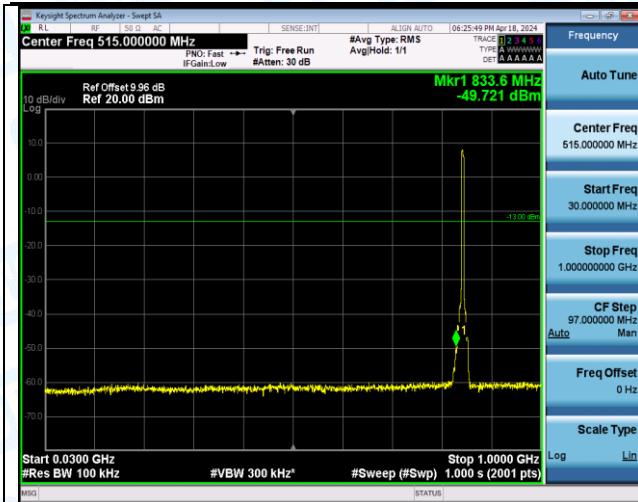

Band5_5MHz_QPSK_20625_25RB#0_30~1000_30~1000

Band5_5MHz_QPSK_20625_25RB#0_3000-10000_3000~10000