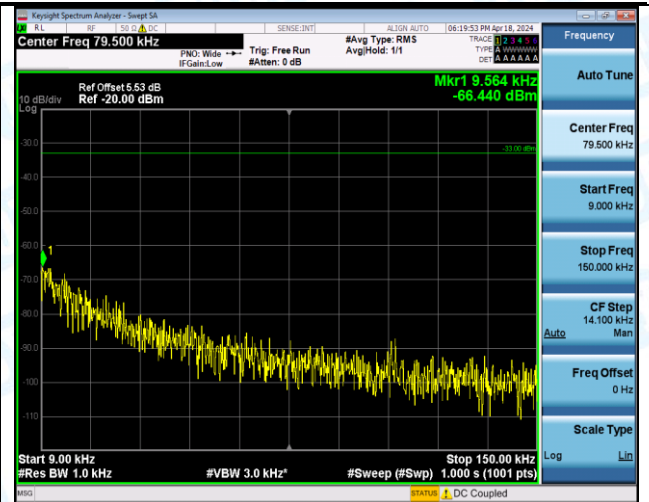

Band5_5MHz_QPSK_20525_25RB#0_0.009-0.15_0.009-0.15

Band5_5MHz_QPSK_20525_25RB#0_30~1000_30~1000