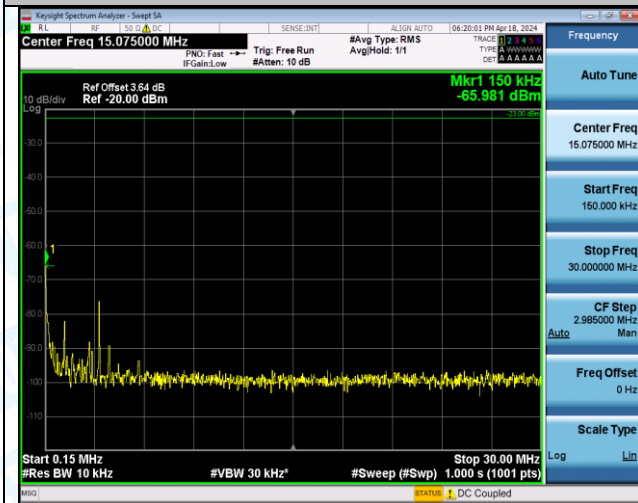

Band5_5MHz_QPSK_20525_25RB#0_0.15~30_0.15~30

Band5_5MHz_QPSK_20525_25RB#0_1000~3000_1000~3000