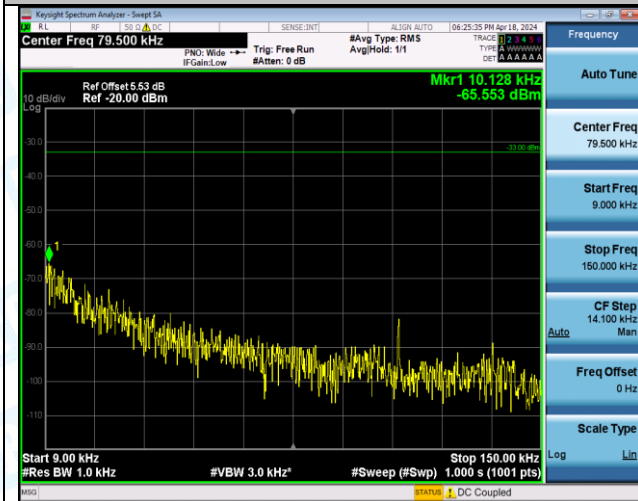

Band5_5MHz_QPSK_20625_25RB#0_0.009~0.15_0.009~0.15

Band5_5MHz_QPSK_20625_25RB#0_30~1000_30~1000