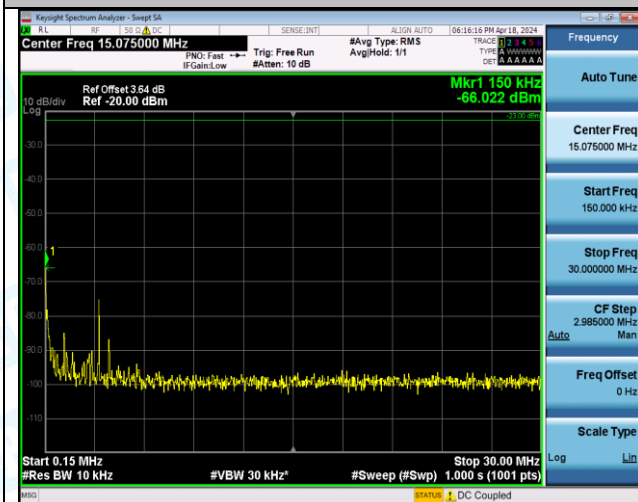

Band5_5MHz_QPSK_20525_1RB#0_0.15~30_0.15~30

Band5_5MHz_QPSK_20525_1RB#0_1000~3000_1000~3000