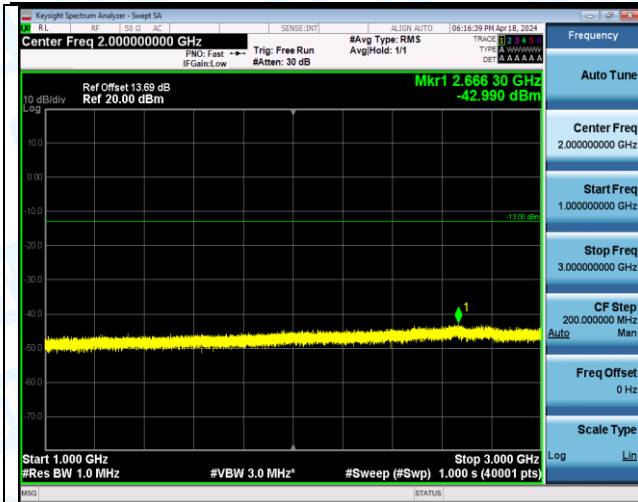

Band5_5MHz_QPSK_20525_1RB#0_0.15~30_0.15~30

Band5_5MHz_QPSK_20525_1RB#0_30~1000_30~1000

Band5_5MHz_QPSK_20525_1RB#0_1000~3000_1000~3000

Band5_5MHz_QPSK_20525_1RB#0_3000~10000_3000~10000

Band5_5MHz_QPSK_20525_1RB#24_0.009-0.15_0.009-0.15