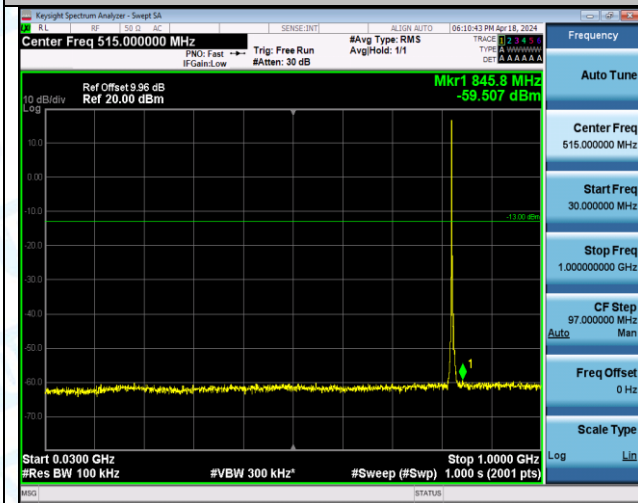

Band5_5MHz_QPSK_20425_1RB#0_30~1000_30~1000

Band5_5MHz_QPSK_20425_1RB#0_3000~10000_3000~10000