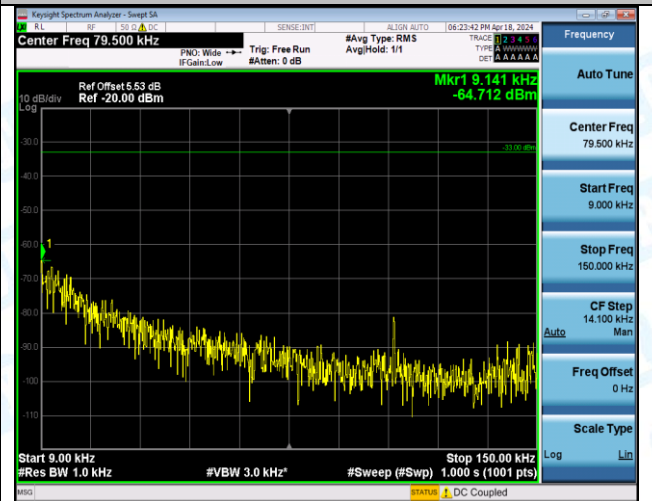

Band5_5MHz_QPSK_20625_1RB#24_0.009~0.15_0.009~0.15

Band5_5MHz_QPSK_20625_1RB#24_30~1000_30~1000