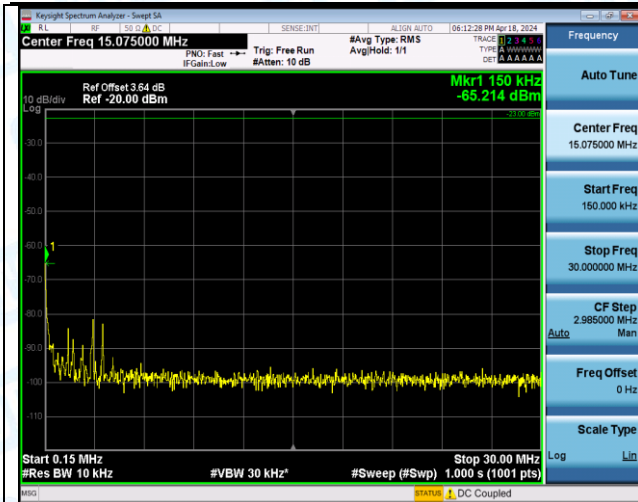

Band5_5MHz_QPSK_20425_1RB#24_0.15~30_0.15~30

Band5_5MHz_QPSK_20425_1RB#24_1000~3000_1000~3000