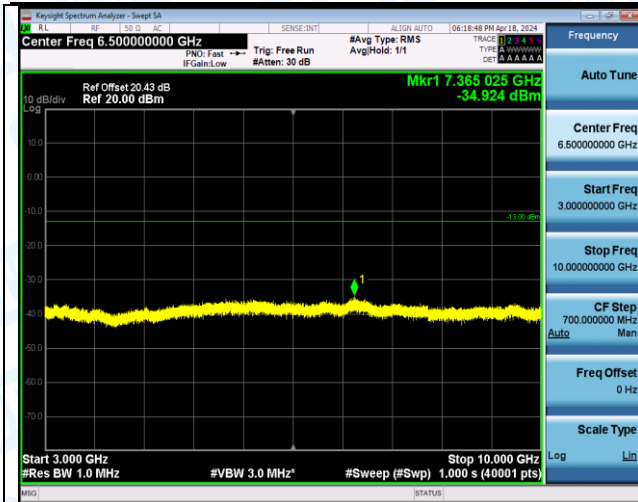

Band5_5MHz_QPSK_20525_1RB#24_0.15-30_0.15-30

Band5_5MHz_QPSK_20525_1RB#24_30-1000_30-1000

Band5_5MHz_QPSK_20525_1RB#24_1000-3000_1000-3000

Band5_5MHz_QPSK_20525_1RB#24_3000-10000_3000-10000

Band5_5MHz_QPSK_20525_25RB#0_0.009-0.15_0.009-0.15