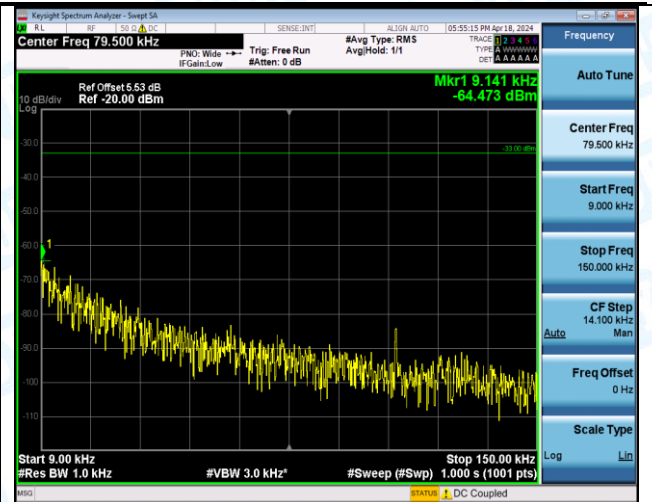

Band5_3MHz_16QAM_20635_15RB#0_0.15~30_0.15~30

Band5_3MHz_16QAM_20635_15RB#0_30~1000_30~1000

Band5_3MHz_16QAM_20635_15RB#0_1000~3000_1000~3000

Band5_3MHz_16QAM_20635_15RB#0_3000~10000_3000~10000

Band5_5MHz_QPSK_20425_1RB#0_0.009~0.15_0.009~0.15