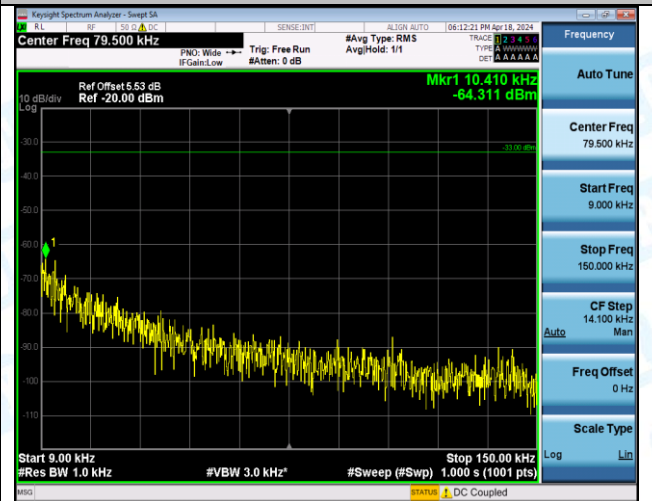

Band5_5MHz_QPSK_20425_1RB#24_0.009~0.15_0.009~0.15

Band5_5MHz_QPSK_20425_1RB#24_30~1000_30~1000