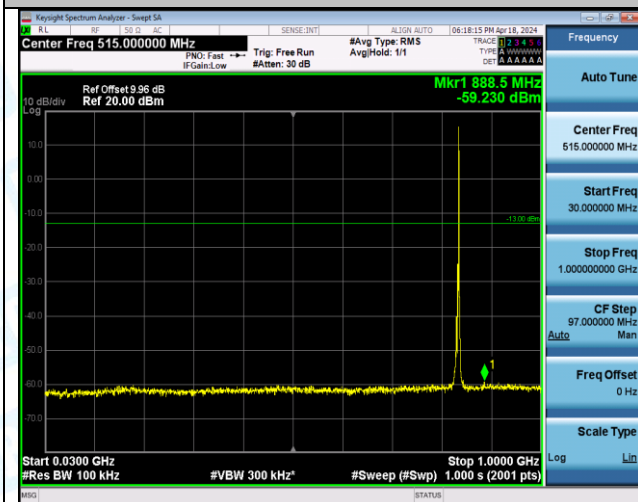

Band5_5MHz_QPSK_20525_1RB#24_30-1000_30-1000

Band5_5MHz_QPSK_20525_1RB#24_3000-10000_3000-10000