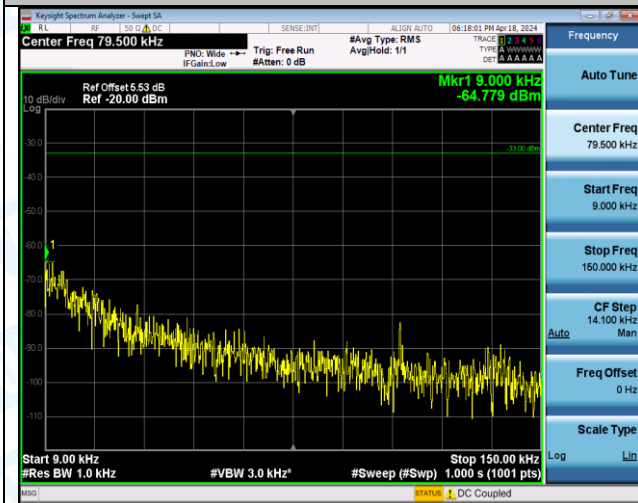

Band5_5MHz_QPSK_20525_1RB#24_0.009-0.15_0.009-0.15

Band5_5MHz_QPSK_20525_1RB#24_30-1000_30-1000