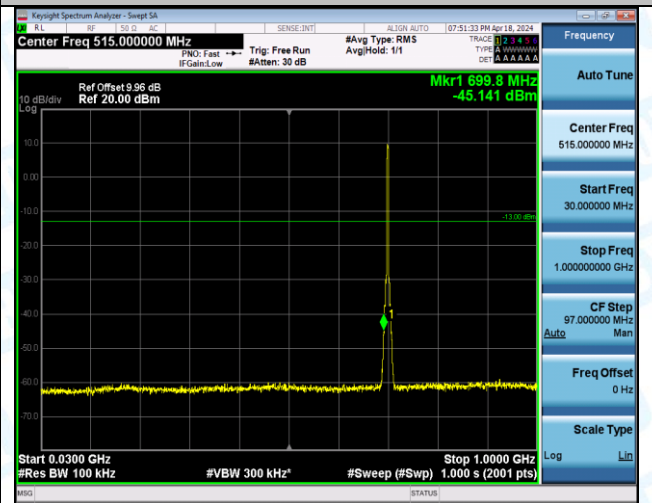

Band12_3MHz_QPSK_23095_15RB#0_30~1000_30~1000

Band12_3MHz_QPSK_23095_15RB#0_3000~10000_3000~10000