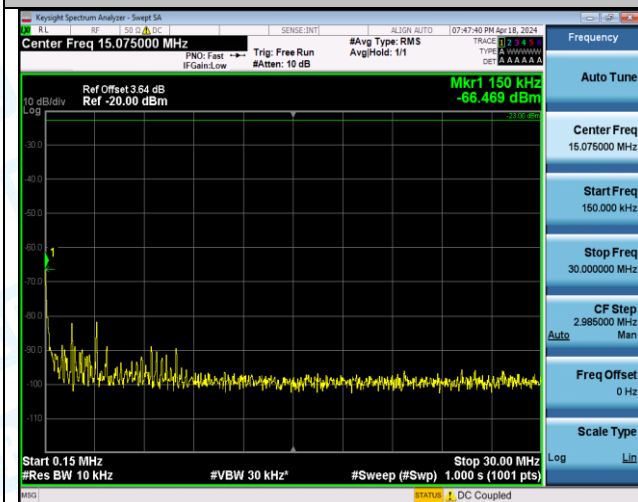

Band12\_3MHz\_QPSK\_23025\_15RB#0\_3000~10000\_3000~10000

Band12\_3MHz\_QPSK\_23095\_1RB#0\_0.009~0.15\_0.009~0.15

Band12\_3MHz\_QPSK\_23095\_1RB#0\_0.15~30\_0.15~30

Band12\_3MHz\_QPSK\_23095\_1RB#0\_30~1000\_30~1000