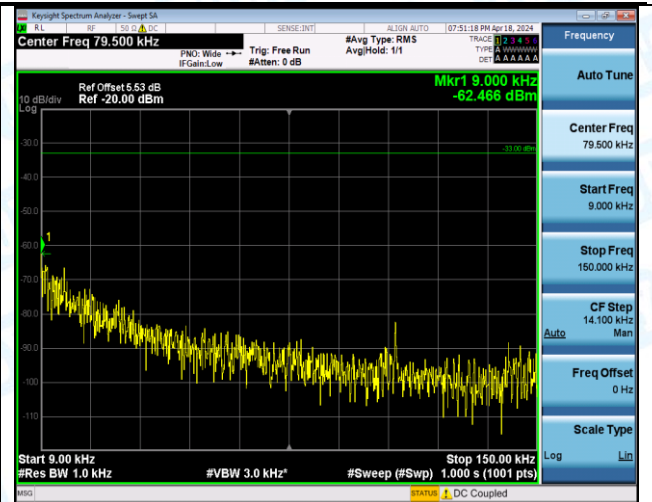

Band12_3MHz_QPSK_23095_15RB#0_0.009~0.15_0.009~0.15

Band12_3MHz_QPSK_23095_15RB#0_30~1000_30~1000