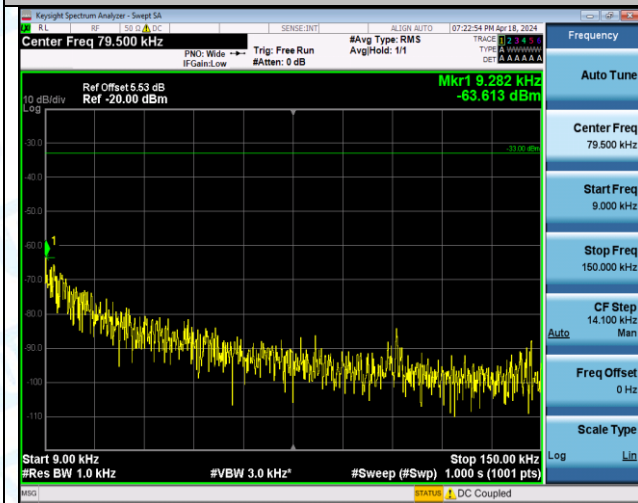

Band12_1.4MHz_16QAM_23173_1RB#5_0.009-0.15_0.009-0.15

Band12_1.4MHz_16QAM_23173_1RB#5_30-1000_30-1000