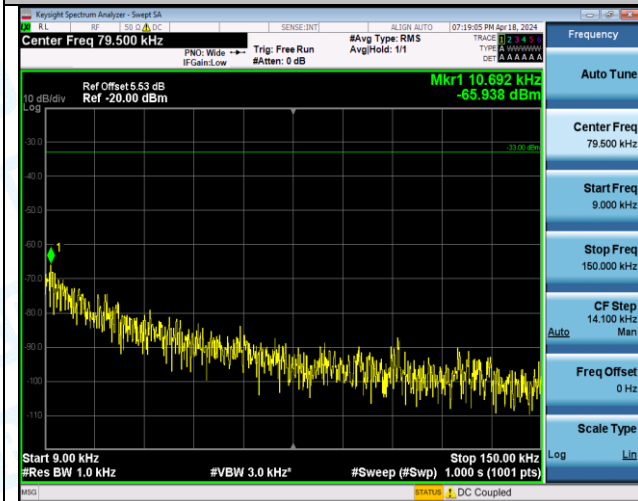

Band12\_1.4MHz\_16QAM\_23095\_1RB#5\_1000~3000\_1000~3000

Band12\_1.4MHz\_16QAM\_23095\_1RB#5\_3000~10000\_3000~10000

Band12\_1.4MHz\_16QAM\_23095\_6RB#0\_0.009~0.15\_0.009~0.15

Band12\_1.4MHz\_16QAM\_23095\_6RB#0\_0.15~30\_0.15~30