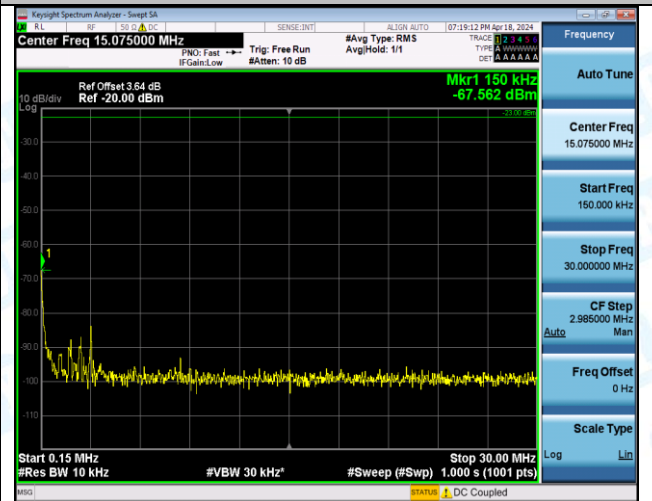

Band12_1.4MHz_16QAM_23095_6RB#0_0.15~30_0.15~30

Band12_1.4MHz_16QAM_23095_6RB#0_1000~3000_1000~3000