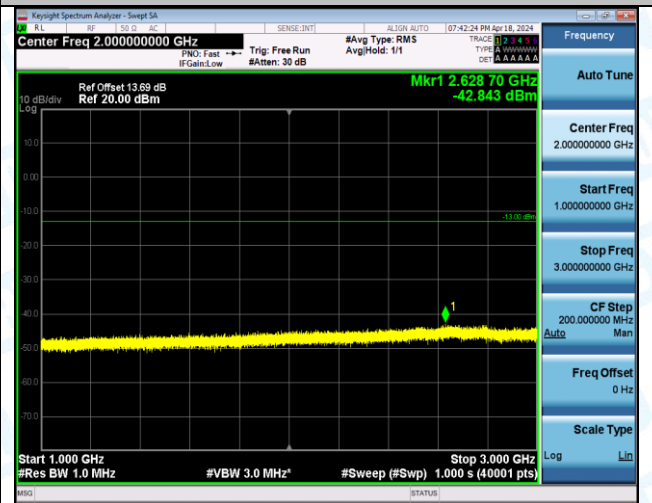

Band12_3MHz_QPSK_23025_1RB#0_1000~3000_1000~3000

Band12_3MHz_QPSK_23025_1RB#14_0.009~0.15_0.009~0.15