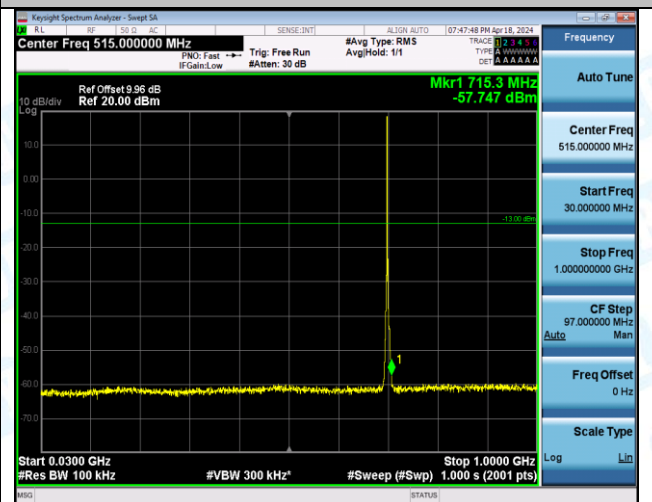

Band12_3MHz_QPSK_23095_1RB#0_30~1000_30~1000

Band12_3MHz_QPSK_23095_1RB#0_3000~10000_3000~10000