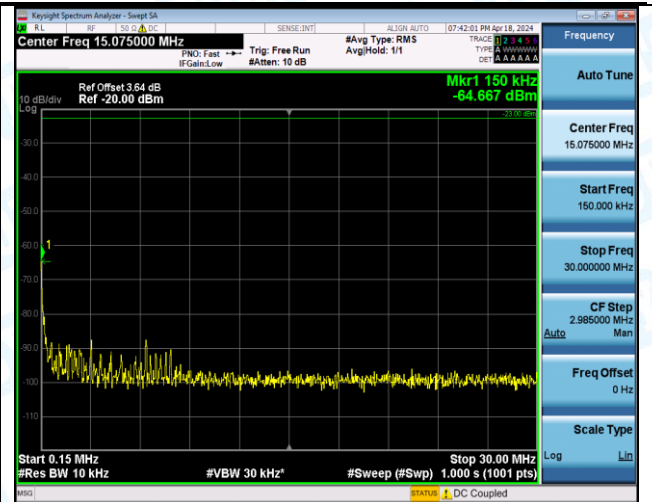

Band12_3MHz_QPSK_23025_1RB#0_0.15~30_0.15~30

Band12_3MHz_QPSK_23025_1RB#0_1000~3000_1000~3000