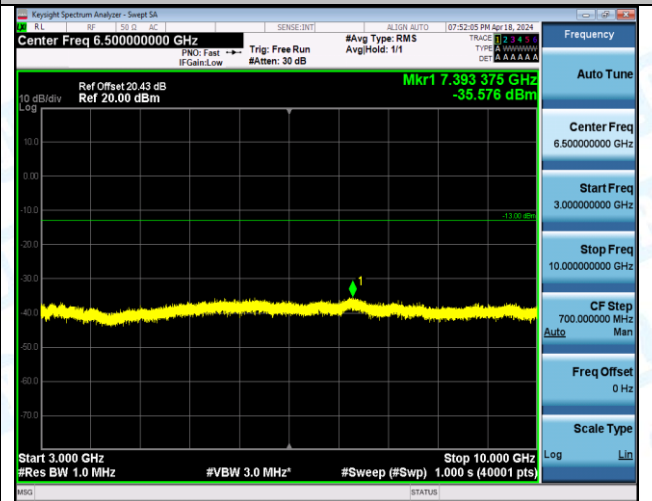

Band12_3MHz_QPSK_23095_15RB#0_3000~10000_3000~10000

Band12_3MHz_QPSK_23165_1RB#0_0.15~30_0.15~30