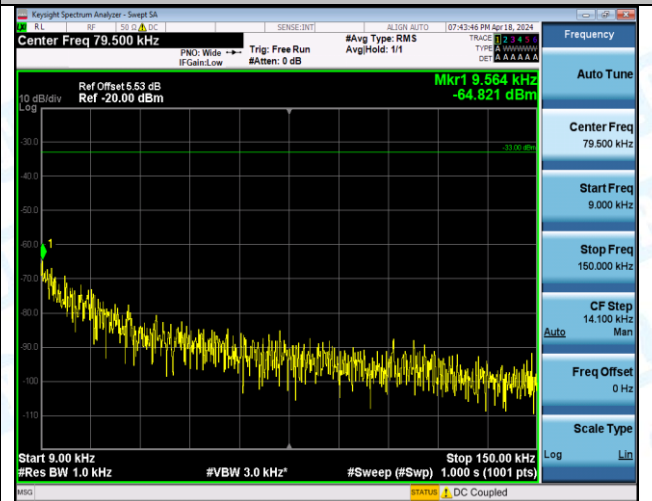

Band12_3MHz_QPSK_23025_1RB#14_0.009~0.15_0.009~0.15

Band12_3MHz_QPSK_23025_1RB#14_30~1000_30~1000