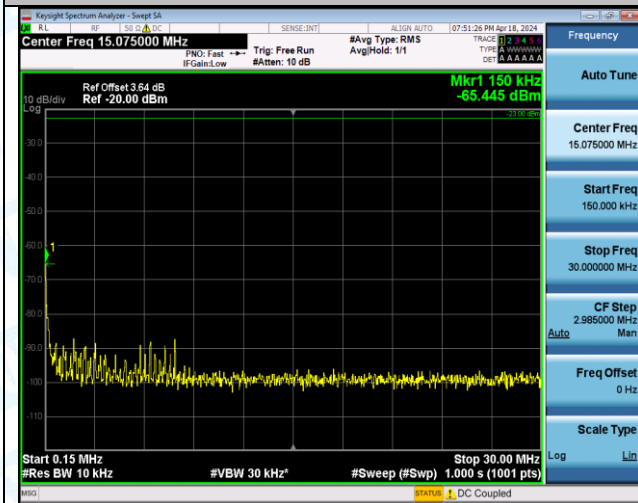

Band12_3MHz_QPSK_23095_15RB#0_0.15~30_0.15~30

Band12_3MHz_QPSK_23095_15RB#0_1000~3000_1000~3000