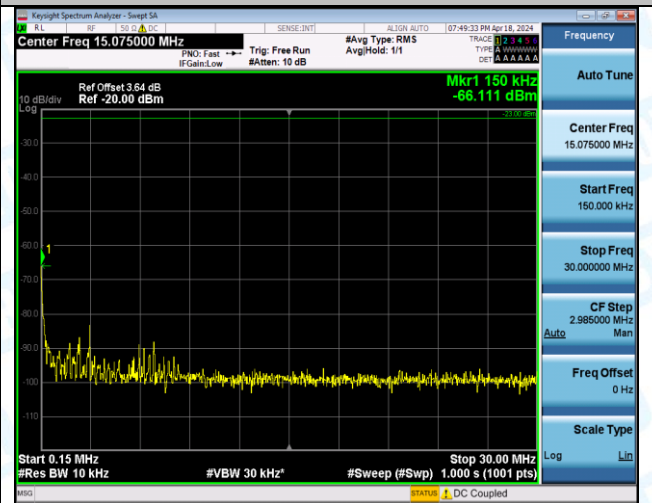

Band12_3MHz_QPSK_23095_1RB#14_0.15~30_0.15~30

Band12_3MHz_QPSK_23095_1RB#14_1000~3000_1000~3000