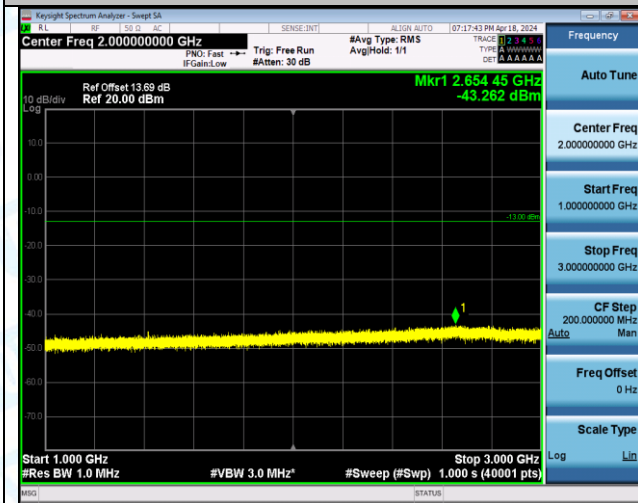

Band12\_1.4MHz\_16QAM\_23095\_1RB#5\_1000~3000\_1000~3000

Band12\_1.4MHz\_16QAM\_23095\_1RB#5\_3000~10000\_3000~10000

Band12\_1.4MHz\_16QAM\_23095\_6RB#0\_0.009~0.15\_0.009~0.15

Band12\_1.4MHz\_16QAM\_23095\_6RB#0\_0.15~30\_0.15~30