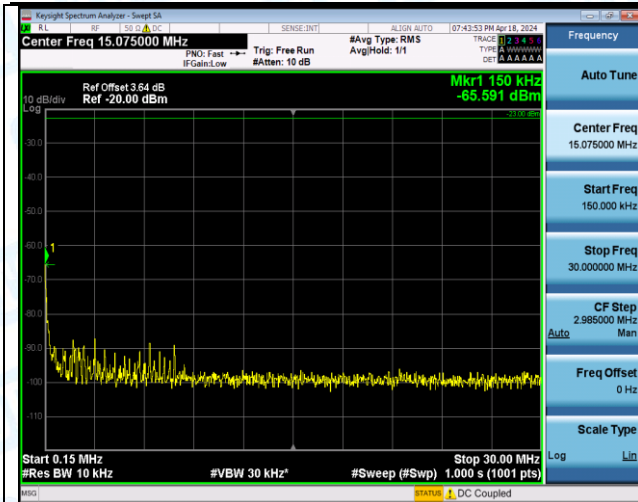

Band12_3MHz_QPSK_23025_1RB#14_0.15~30_0.15~30

Band12_3MHz_QPSK_23025_1RB#14_1000~3000_1000~3000