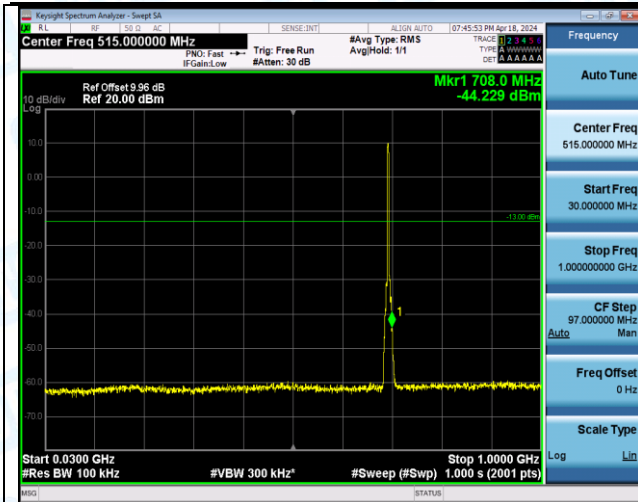

Band12\_3MHz\_QPSK\_23025\_15RB#0\_0.009~0.15\_0.009~0.15

Band12\_3MHz\_QPSK\_23025\_15RB#0\_0.15~30\_0.15~30

Band12\_3MHz\_QPSK\_23025\_15RB#0\_30~1000\_30~1000

Band12\_3MHz\_QPSK\_23025\_15RB#0\_1000~3000\_1000~3000