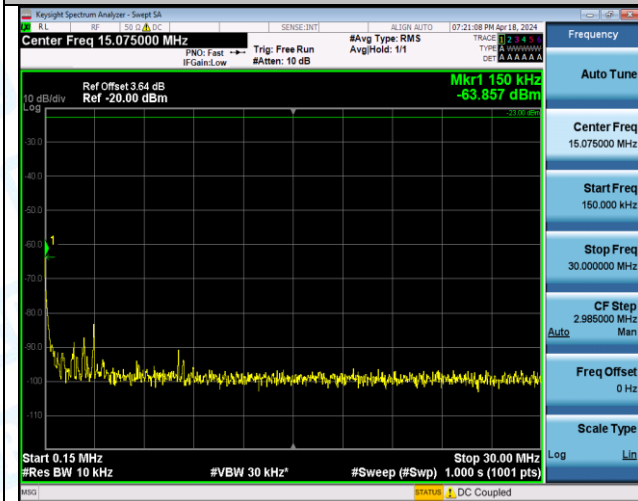

Band12_1.4MHz_16QAM_23173_1RB#0_0.15~30_0.15~30

Band12_1.4MHz_16QAM_23173_1RB#0_1000~3000_1000~3000