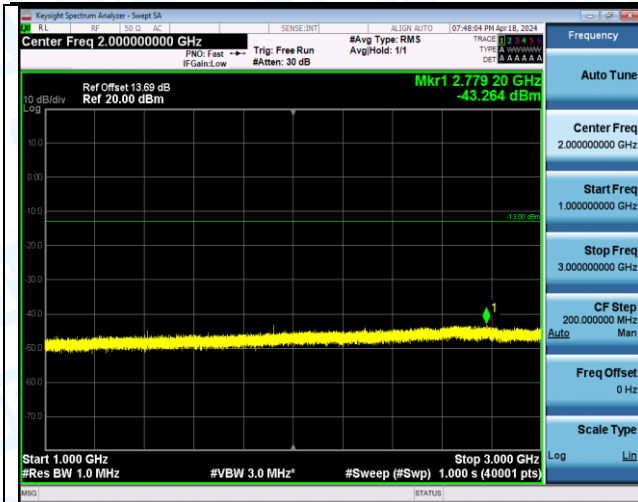

Band12_3MHz_QPSK_23095_1RB#0_1000~3000_1000~3000

Band12_3MHz_QPSK_23095_1RB#14_0.009~0.15_0.009~0.15