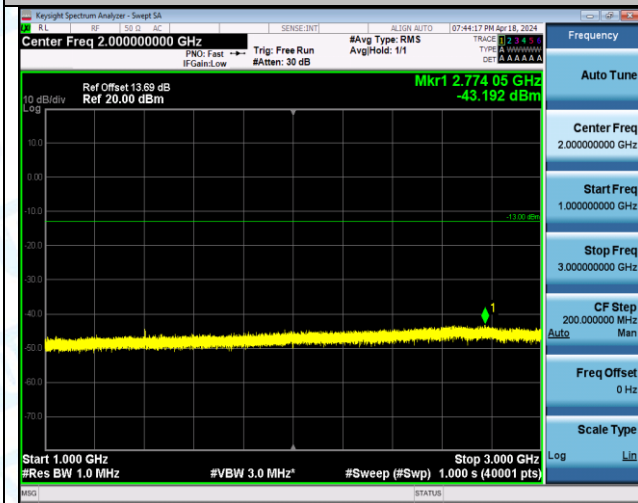

Band12\_3MHz\_QPSK\_23025\_1RB#14\_0.15~30\_0.15~30

Band12\_3MHz\_QPSK\_23025\_1RB#14\_30~1000\_30~1000

Band12\_3MHz\_QPSK\_23025\_1RB#14\_1000~3000\_1000~3000

Band12\_3MHz\_QPSK\_23025\_1RB#14\_3000~10000\_3000~10000