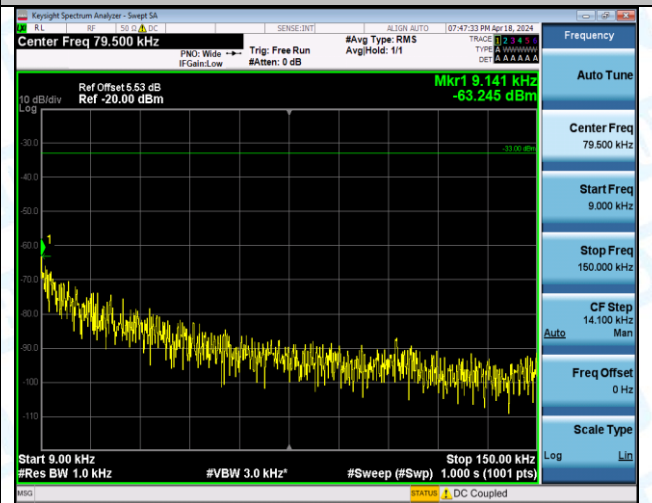

Band12_3MHz_QPSK_23095_1RB#0_0.009~0.15_0.009~0.15

Band12_3MHz_QPSK_23095_1RB#0_30~1000_30~1000