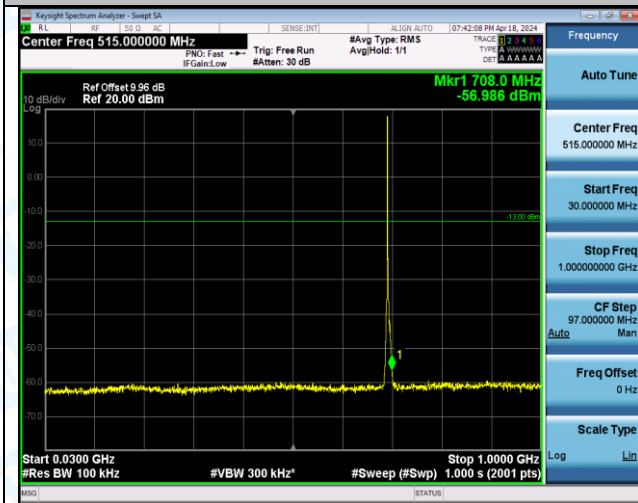

Band12_3MHz_QPSK_23025_1RB#0_30~1000_30~1000

Band12_3MHz_QPSK_23025_1RB#0_3000~10000_3000~10000