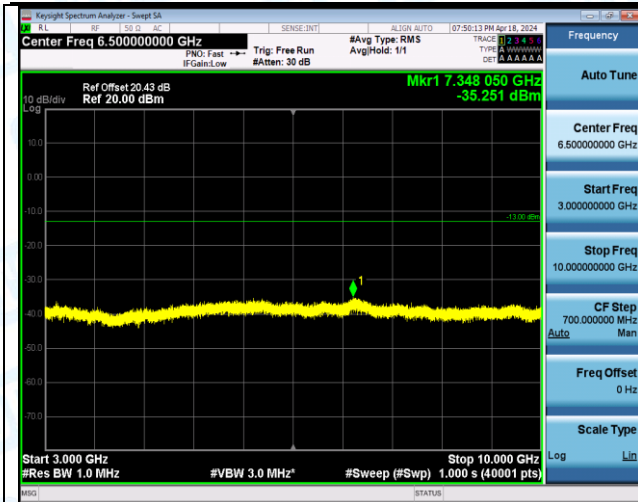

Band12\_3MHz\_QPSK\_23095\_1RB#14\_30~1000\_30~1000

Band12\_3MHz\_QPSK\_23095\_1RB#14\_1000~3000\_1000~3000

Band12\_3MHz\_QPSK\_23095\_1RB#14\_3000~10000\_3000~10000

Band12\_3MHz\_QPSK\_23095\_15RB#0\_0.009~0.15\_0.009~0.15