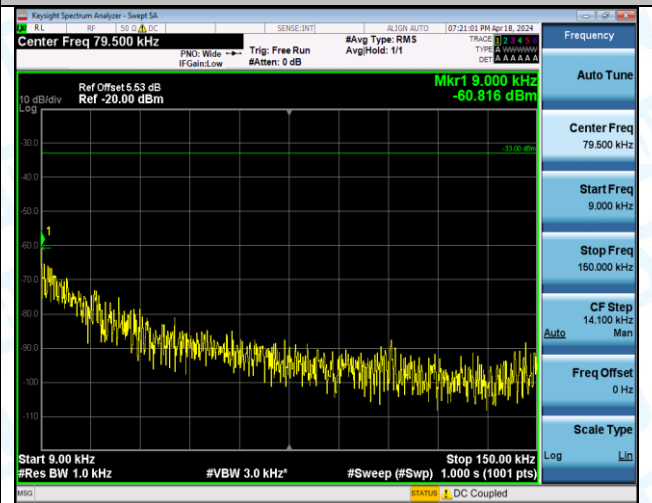

Band12_1.4MHz_16QAM_23173_1RB#0_0.009~0.15_0.009~0.15

Band12_1.4MHz_16QAM_23173_1RB#0_30~1000_30~1000