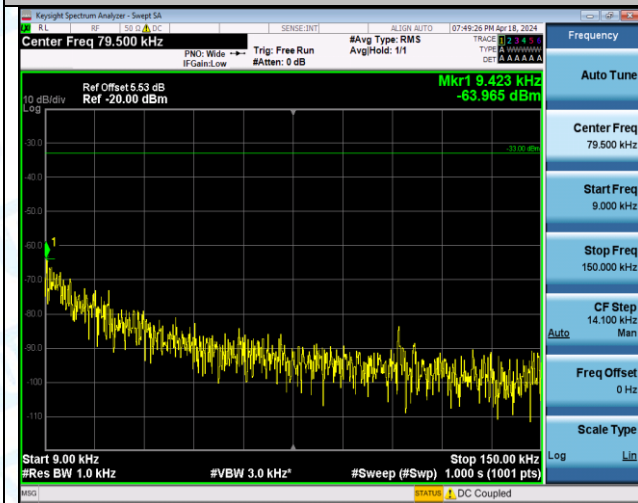

Band12\_3MHz\_QPSK\_23095\_1RB#0\_1000~3000\_1000~3000

Band12\_3MHz\_QPSK\_23095\_1RB#0\_3000~10000\_3000~10000

Band12\_3MHz\_QPSK\_23095\_1RB#14\_0.009~0.15\_0.009~0.15

Band12\_3MHz\_QPSK\_23095\_1RB#14\_0.15~30\_0.15~30