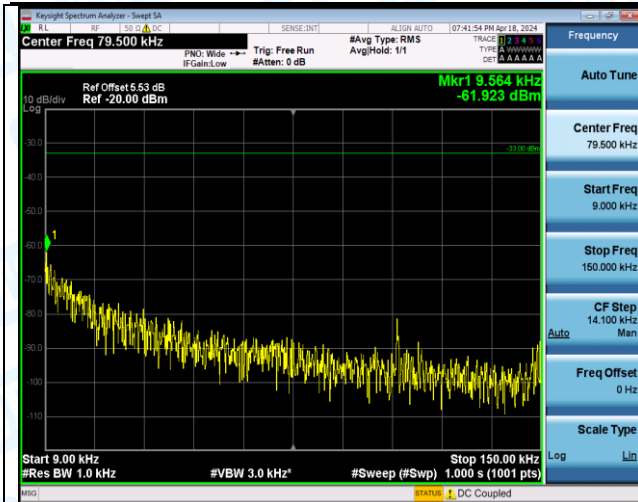

Band12\_1.4MHz\_16QAM\_23173\_6RB#0\_1000~3000\_1000~3000

Band12\_1.4MHz\_16QAM\_23173\_6RB#0\_3000~10000\_3000~10000

Band12\_3MHz\_QPSK\_23025\_1RB#0\_0.009~0.15\_0.009~0.15

Band12\_3MHz\_QPSK\_23025\_1RB#0\_0.15~30\_0.15~30