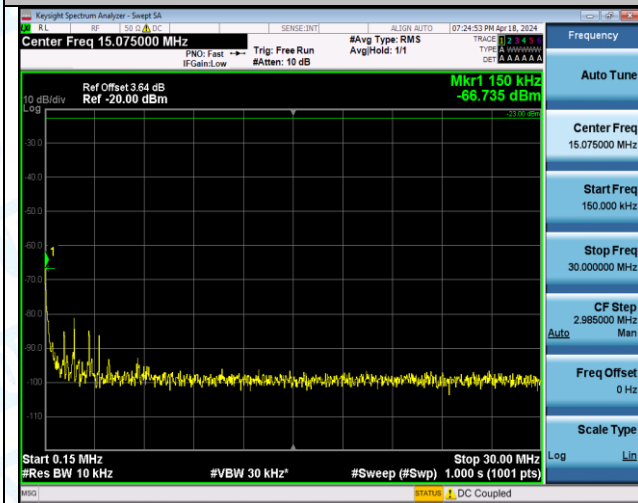

Band12\_1.4MHz\_16QAM\_23173\_1RB#5\_3000-10000\_3000-10000

Band12\_1.4MHz\_16QAM\_23173\_6RB#0\_0.009-0.15\_0.009-0.15

Band12\_1.4MHz\_16QAM\_23173\_6RB#0\_0.15~30\_0.15~30

Band12\_1.4MHz\_16QAM\_23173\_6RB#0\_30~1000\_30~1000