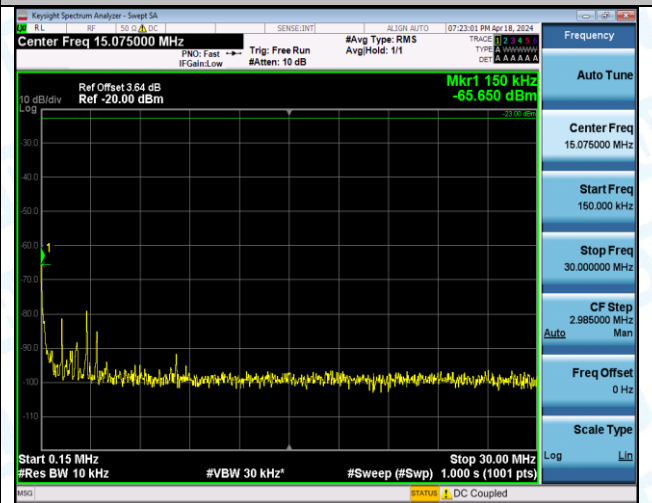

Band12_1.4MHz_16QAM_23173_1RB#5_0.15-30_0.15-30

Band12_1.4MHz_16QAM_23173_1RB#5_1000-3000_1000-3000