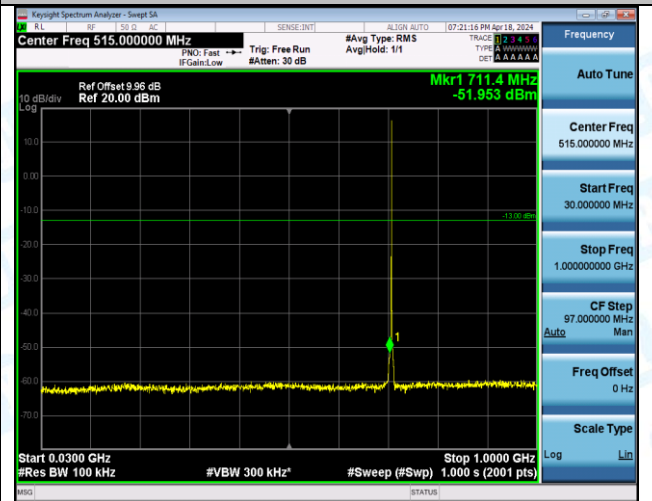

Band12_1.4MHz_16QAM_23173_1RB#0_30~1000_30~1000

Band12_1.4MHz_16QAM_23173_1RB#0_3000~10000_3000~10000