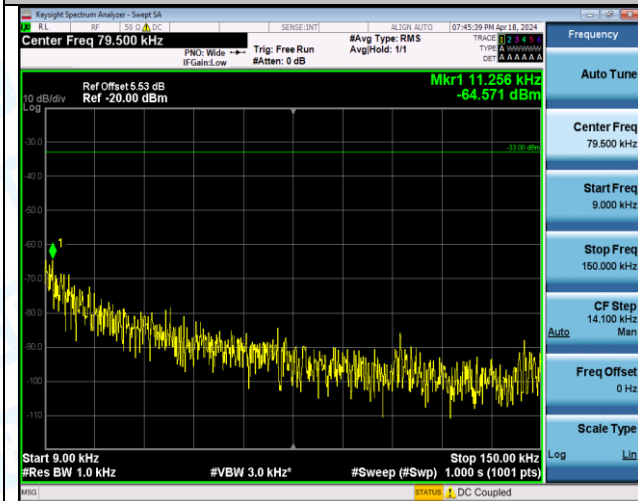

Band12_3MHz_QPSK_23025_15RB#0_0.009~0.15_0.009~0.15

Band12_3MHz_QPSK_23025_15RB#0_30~1000_30~1000