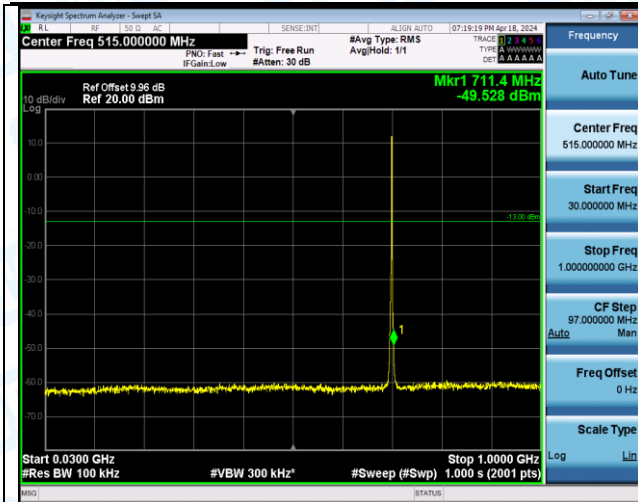

Band12_1.4MHz_16QAM_23095_6RB#0_30~1000_30~1000

Band12_1.4MHz_16QAM_23095_6RB#0_3000~10000_3000~10000