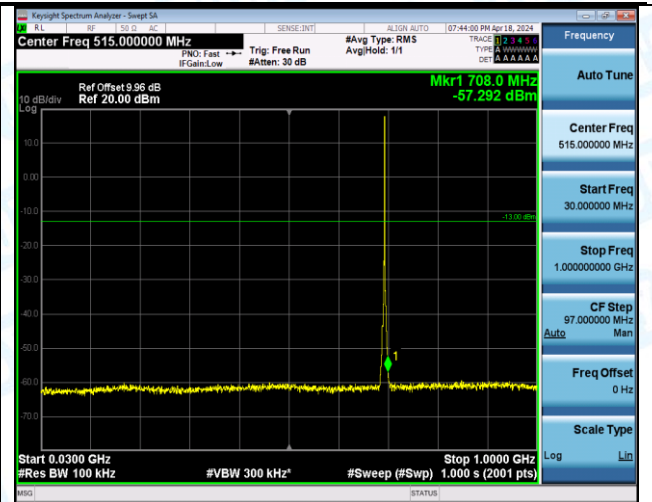

Band12_3MHz_QPSK_23025_1RB#14_30~1000_30~1000

Band12_3MHz_QPSK_23025_1RB#14_3000~10000_3000~10000