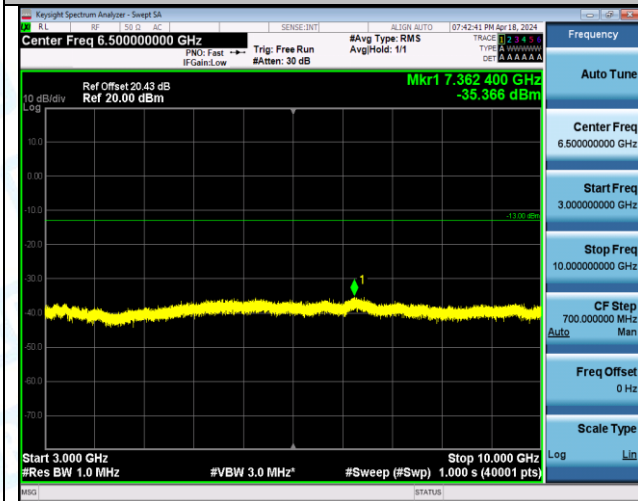

Band12\_3MHz\_QPSK\_23025\_1RB#0\_30~1000\_30~1000

Band12\_3MHz\_QPSK\_23025\_1RB#0\_1000~3000\_1000~3000

Band12\_3MHz\_QPSK\_23025\_1RB#0\_3000~10000\_3000~10000

Band12\_3MHz\_QPSK\_23025\_1RB#14\_0.009~0.15\_0.009~0.15