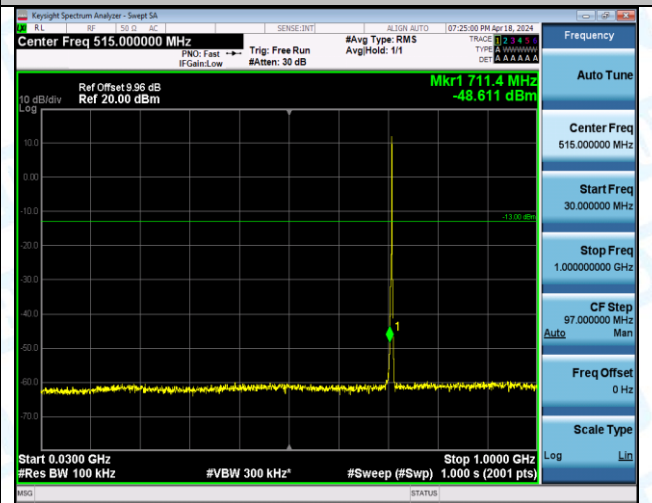

Band12_1.4MHz_16QAM_23173_6RB#0_30~1000_30~1000

Band12_1.4MHz_16QAM_23173_6RB#0_3000~10000_3000~10000