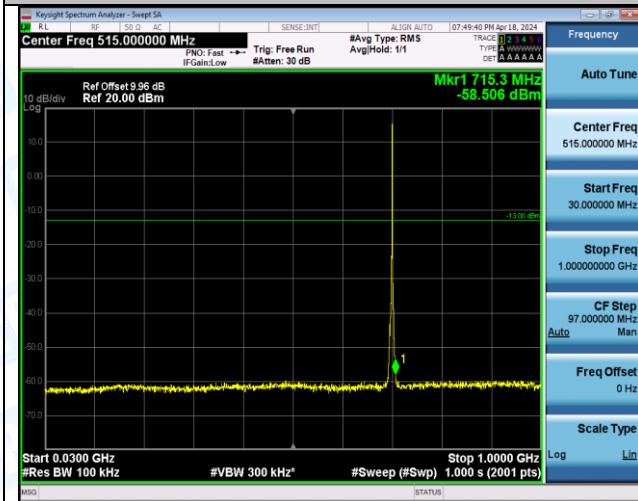

Band12_3MHz_QPSK_23095_1RB#14_30~1000_30~1000

Band12_3MHz_QPSK_23095_1RB#14_3000~10000_3000~10000