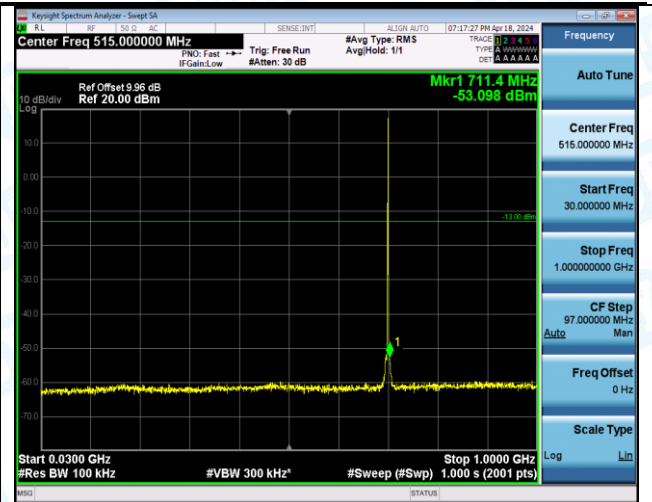

Band12\_1.4MHz\_16QAM\_23095\_1RB#5\_1000~3000\_1000~3000

Band12\_1.4MHz\_16QAM\_23095\_1RB#5\_3000~10000\_3000~10000

Band12\_1.4MHz\_16QAM\_23095\_6RB#0\_0.009~0.15\_0.009~0.15

Band12\_1.4MHz\_16QAM\_23095\_6RB#0\_0.15~30\_0.15~30