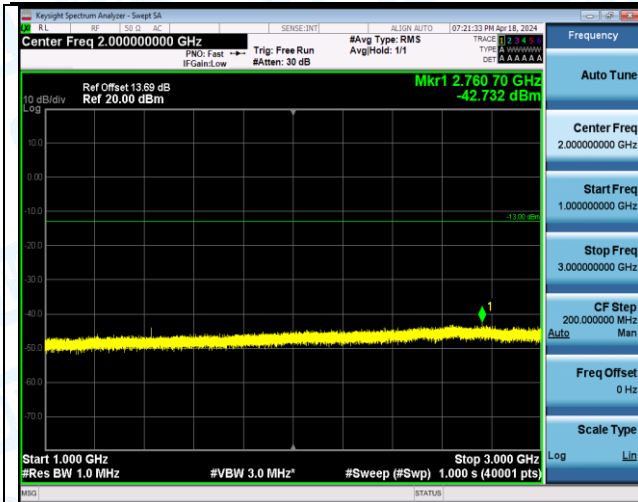

Band12\_1.4MHz\_16QAM\_23173\_1RB#0\_0.15~30\_0.15~30

Band12\_1.4MHz\_16QAM\_23173\_1RB#0\_30~1000\_30~1000

Band12\_1.4MHz\_16QAM\_23173\_1RB#0\_1000~3000\_1000~3000

Band12\_1.4MHz\_16QAM\_23173\_1RB#0\_3000~10000\_3000~10000