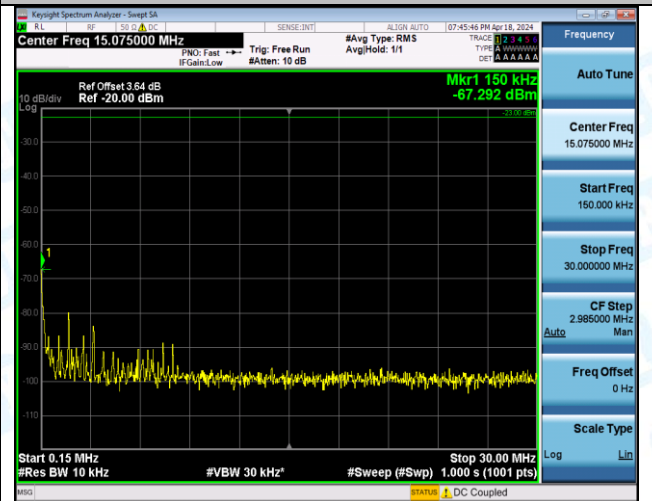

Band12_3MHz_QPSK_23025_15RB#0_0.15~30_0.15~30

Band12_3MHz_QPSK_23025_15RB#0_1000~3000_1000~3000