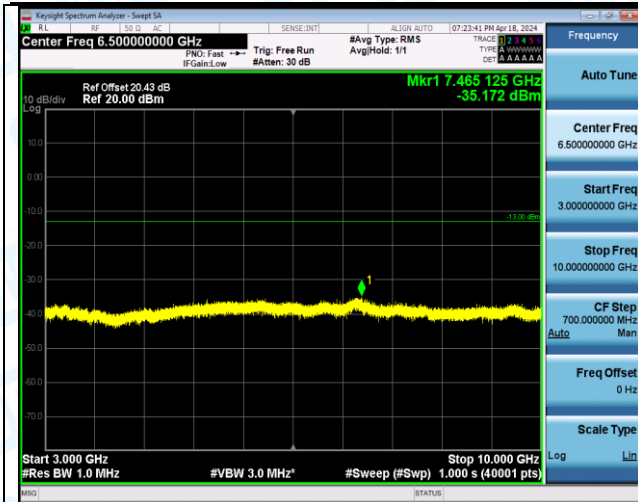

Band12_1.4MHz_16QAM_23173_1RB#5_3000-10000_3000-10000

Band12_1.4MHz_16QAM_23173_6RB#0_0.15~30_0.15~30