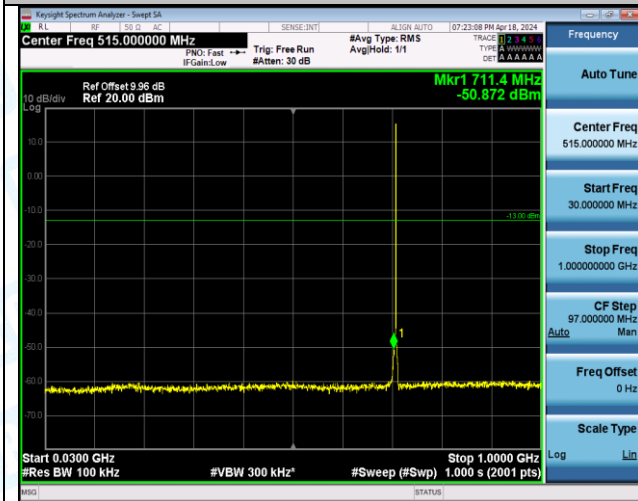

Band12_1.4MHz_16QAM_23173_1RB#5_30-1000_30-1000

Band12_1.4MHz_16QAM_23173_1RB#5_3000-10000_3000-10000