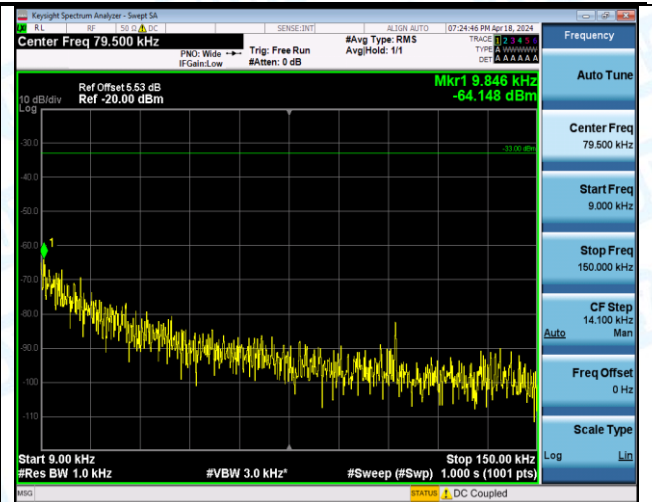

Band12_1.4MHz_16QAM_23173_6RB#0_0.009-0.15_0.009-0.15

Band12_1.4MHz_16QAM_23173_6RB#0_30~1000_30~1000