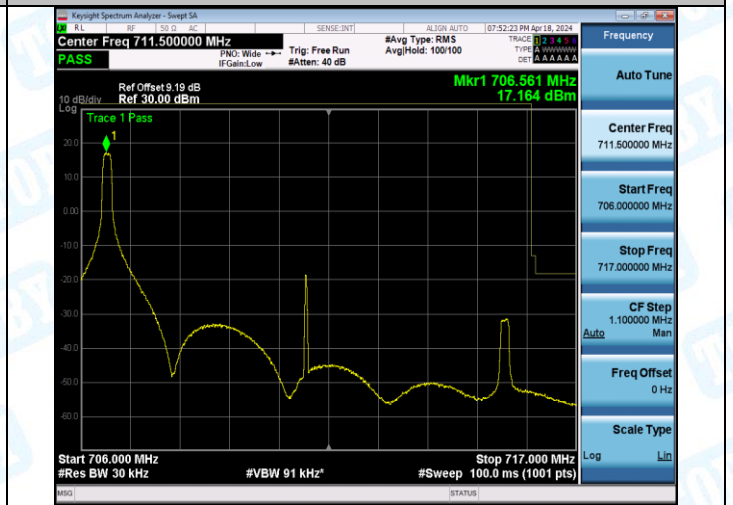

Band12_10MHz_QPSK_23130_50RB#0

Band12_10MHz_16QAM_23060_1RB#0

Band12_10MHz_16QAM_23060_1RB#49

Band12_10MHz_16QAM_23130_1R#0

Band12_10MHz_16QAM_23130_1R#49

5: Conducted Spurious Emission

Test Result

Band	Bandwidth	Modulation	Channel	RB Configuration	Frequency Range	Frequency	Value(dBm)	Limit (dBm)	Verdict
Band12	1.4MHz	QPSK	23017	1RB#0	0.009~0.15	0.01	-62.66	-33.0	PASS
Band12	1.4MHz	QPSK	23017	1RB#0	0.15~30	0.15	-64.40	-23.0	PASS
Band12	1.4MHz	QPSK	23017	1RB#0	30~1000	703.67	-51.25	-13.0	PASS
Band12	1.4MHz	QPSK	23017	1RB#0	1000~3000	2662.30	-43.05	-13.0	PASS
Band12	1.4MHz	QPSK	23017	1RB#0	3000~10000	7367.65	-35.48	-13.0	PASS
Band12	1.4MHz	QPSK	23017	1RB#5	0.009~0.15	0.01	-63.89	-33.0	PASS
Band12	1.4MHz	QPSK	23017	1RB#5	0.15~30	0.15	-65.11	-23.0	PASS
Band12	1.4MHz	QPSK	23017	1RB#5	30~1000	695.91	-51.48	-13.0	PASS
Band12	1.4MHz	QPSK	23017	1RB#5	1000~3000	2642.75	-42.83	-13.0	PASS
Band12	1.4MHz	QPSK	23017	1RB#5	3000~10000	7364.68	-35.20	-13.0	PASS
Band12	1.4MHz	QPSK	23017	6RB#0	0.009~0.15	0.01	-64.71	-33.0	PASS
Band12	1.4MHz	QPSK	23017	6RB#0	0.15~30	0.15	-66.69	-23.0	PASS
Band12	1.4MHz	QPSK	23017	6RB#0	30~1000	703.67	-48.36	-13.0	PASS
Band12	1.4MHz	QPSK	23017	6RB#0	1000~3000	2634.40	-42.88	-13.0	PASS
Band12	1.4MHz	QPSK	23017	6RB#0	3000~10000	7333.53	-35.27	-13.0	PASS
Band12	1.4MHz	QPSK	23095	1RB#0	0.009~0.15	0.01	-66.08	-33.0	PASS
Band12	1.4MHz	QPSK	23095	1RB#0	0.15~30	0.15	-66.93	-23.0	PASS
Band12	1.4MHz	QPSK	23095	1RB#0	30~1000	703.67	-51.85	-13.0	PASS
Band12	1.4MHz	QPSK	23095	1RB#0	1000~3000	1414.00	-42.48	-13.0	PASS
Band12	1.4MHz	QPSK	23095	1RB#0	3000~10000	7352.43	-34.67	-13.0	PASS
Band12	1.4MHz	QPSK	23095	1RB#5	0.009~0.15	0.01	-63.95	-33.0	PASS
Band12	1.4MHz	QPSK	23095	1RB#5	0.15~30	0.15	-65.77	-23.0	PASS
Band12	1.4MHz	QPSK	23095	1RB#5	30~1000	703.67	-52.90	-13.0	PASS
Band12	1.4MHz	QPSK	23095	1RB#5	1000~3000	2627.65	-43.03	-13.0	PASS
Band12	1.4MHz	QPSK	23095	1RB#5	3000~10000	7365.90	-34.67	-13.0	PASS
Band12	1.4MHz	QPSK	23095	6RB#0	0.009~0.15	0.01	-64.48	-33.0	PASS
Band12	1.4MHz	QPSK	23095	6RB#0	0.15~30	0.15	-64.31	-23.0	PASS
Band12	1.4MHz	QPSK	23095	6RB#0	30~1000	703.67	-48.29	-13.0	PASS
Band12	1.4MHz	QPSK	23095	6RB#0	1000~3000	2751.30	-42.94	-13.0	PASS
Band12	1.4MHz	QPSK	23095	6RB#0	3000~10000	7350.85	-35.23	-13.0	PASS
Band12	1.4MHz	QPSK	23173	1RB#0	0.009~0.15	0.01	-65.29	-33.0	PASS
Band12	1.4MHz	QPSK	23173	1RB#0	0.15~30	0.15	-66.87	-23.0	PASS
Band12	1.4MHz	QPSK	23173	1RB#0	30~1000	711.43	-50.45	-13.0	PASS
Band12	1.4MHz	QPSK	23173	1RB#0	1000~3000	1429.65	-42.16	-13.0	PASS
Band12	1.4MHz	QPSK	23173	1RB#0	3000~10000	5587.73	-35.08	-13.0	PASS
Band12	1.4MHz	QPSK	23173	1RB#5	0.009~0.15	0.01	-64.25	-33.0	PASS
Band12	1.4MHz	QPSK	23173	1RB#5	0.15~30	0.15	-67.40	-23.0	PASS
Band12	1.4MHz	QPSK	23173	1RB#5	30~1000	711.43	-50.56	-13.0	PASS
Band12	1.4MHz	QPSK	23173	1RB#5	1000~3000	2651.30	-42.64	-13.0	PASS
Band12	1.4MHz	QPSK	23173	1RB#5	3000~10000	7369.58	-34.96	-13.0	PASS
Band12	1.4MHz	QPSK	23173	6RB#0	0.009~0.15	0.01	-64.24	-33.0	PASS
Band12	1.4MHz	QPSK	23173	6RB#0	0.15~30	0.15	-62.26	-23.0	PASS
Band12	1.4MHz	QPSK	23173	6RB#0	30~1000	711.43	-45.88	-13.0	PASS
Band12	1.4MHz	QPSK	23173	6RB#0	1000~3000	2632.45	-42.97	-13.0	PASS
Band12	1.4MHz	QPSK	23173	6RB#0	3000~10000	7370.45	-35.07	-13.0	PASS
Band12	1.4MHz	16QAM	23017	1RB#0	0.009~0.15	0.01	-64.71	-33.0	PASS
Band12	1.4MHz	16QAM	23017	1RB#0	0.15~30	0.15	-67.08	-23.0	PASS
Band12	1.4MHz	16QAM	23017	1RB#0	30~1000	703.67	-52.71	-13.0	PASS
Band12	1.4MHz	16QAM	23017	1RB#0	1000~3000	2650.45	-42.83	-13.0	PASS
Band12	1.4MHz	16QAM	23017	1RB#0	3000~10000	7355.40	-35.29	-13.0	PASS
Band12	1.4MHz	16QAM	23017	1RB#5	0.009~0.15	0.01	-63.88	-33.0	PASS
Band12	1.4MHz	16QAM	23017	1RB#5	0.15~30	0.15	-66.74	-23.0	PASS
Band12	1.4MHz	16QAM	23017	1RB#5	30~1000	703.67	-52.77	-13.0	PASS
Band12	1.4MHz	16QAM	23017	1RB#5	1000~3000	2654.25	-42.47	-13.0	PASS
Band12	1.4MHz	16QAM	23017	1RB#5	3000~10000	7343.33	-35.23	-13.0	PASS
Band12	1.4MHz	16QAM	23017	6RB#0	0.009~0.15	0.01	-66.63	-33.0	PASS
Band12	1.4MHz	16QAM	23017	6RB#0	0.15~30	0.15	-66.67	-23.0	PASS
Band12	1.4MHz	16QAM	23017	6RB#0	30~1000	703.67	-51.01	-13.0	PASS
Band12	1.4MHz	16QAM	23017	6RB#0	1000~3000	2683.50	-42.93	-13.0	PASS
Band12	1.4MHz	16QAM	23017	6RB#0	3000~10000	7337.03	-35.14	-13.0	PASS