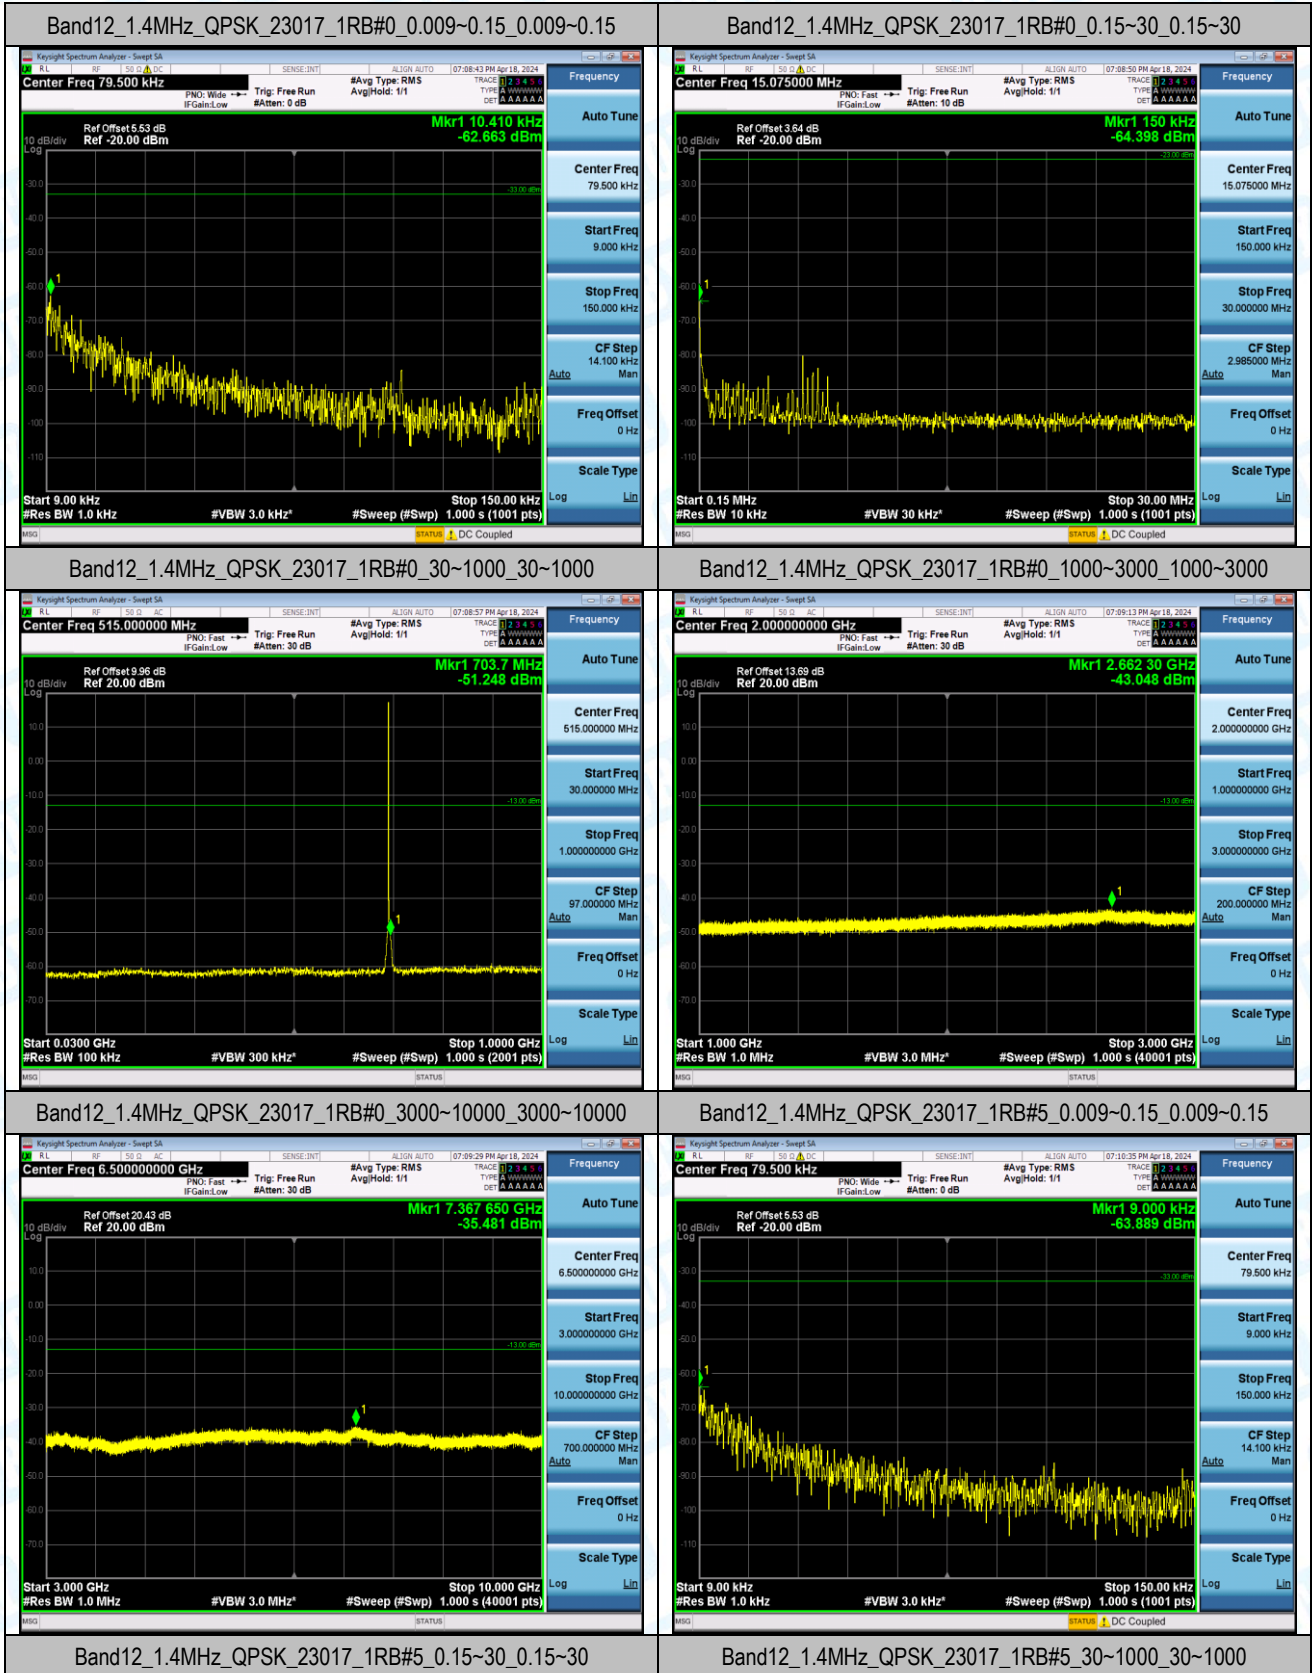

Test Graphs