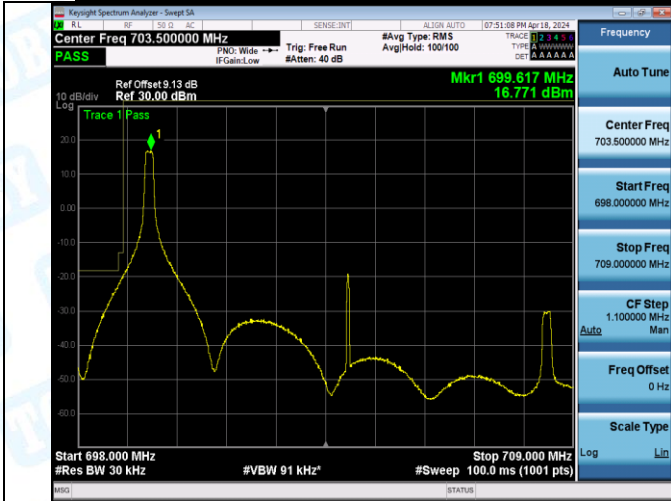

Band12_10MHz_QPSK_23060_1RB#0

Band12_10MHz_QPSK_23060_50RB#0