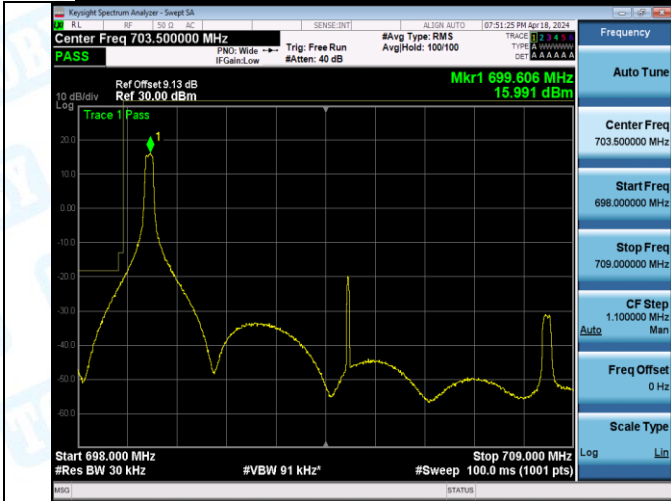

Band12_10MHz_QPSK_23130_50RB#0

Band12_10MHz_16QAM_23060_1RB#0

Band12_10MHz_16QAM_23060_1RB#49

Band12_10MHz_16QAM_23130_1R#0

Band12_10MHz_16QAM_23130_1R#49

5: Conducted Spurious Emission

Test Result

Band	Bandwidth	Modulation	Channel	RB Configuration	Frequency Range	Frequency	Value(dBm)	Limit (dBm)	Verdict
Band12	1.4MHz	QPSK	23017	1RB#0	0.009~0.15	0.01	-62.66	-33.0	PASS
Band12	1.4MHz	QPSK	23017	1RB#0	0.15~30	0.15	-64.40	-23.0	PASS
Band12	1.4MHz	QPSK	23017	1RB#0	30~1000	703.67	-51.25	-13.0	PASS
Band12	1.4MHz	QPSK	23017	1RB#0	1000~3000	2662.30	-43.05	-13.0	PASS
Band12	1.4MHz	QPSK	23017	1RB#0	3000~10000	7367.65	-35.48	-13.0	PASS
Band12	1.4MHz	QPSK	23017	1RB#5	0.009~0.15	0.01	-63.89	-33.0	PASS
Band12	1.4MHz	QPSK	23017	1RB#5	0.15~30	0.15	-65.11	-23.0	PASS
Band12	1.4MHz	QPSK	23017	1RB#5	30~1000	695.91	-51.48	-13.0	PASS
Band12	1.4MHz	QPSK	23017	1RB#5	1000~3000	2642.75	-42.83	-13.0	PASS
Band12	1.4MHz	QPSK	23017	1RB#5	3000~10000	7364.68	-35.20	-13.0	PASS
Band12	1.4MHz	QPSK	23017	6RB#0	0.009~0.15	0.01	-64.71	-33.0	PASS
Band12	1.4MHz	QPSK	23017	6RB#0	0.15~30	0.15	-66.69	-23.0	PASS
Band12	1.4MHz	QPSK	23017	6RB#0	30~1000	703.67	-48.36	-13.0	PASS
Band12	1.4MHz	QPSK	23017	6RB#0	1000~3000	2634.40	-42.88	-13.0	PASS
Band12	1.4MHz	QPSK	23017	6RB#0	3000~10000	7333.53	-35.27	-13.0	PASS
Band12	1.4MHz	QPSK	23095	1RB#0	0.009~0.15	0.01	-66.08	-33.0	PASS
Band12	1.4MHz	QPSK	23095	1RB#0	0.15~30	0.15	-66.93	-23.0	PASS
Band12	1.4MHz	QPSK	23095	1RB#0	30~1000	703.67	-51.85	-13.0	PASS
Band12	1.4MHz	QPSK	23095	1RB#0	1000~3000	1414.00	-42.48	-13.0	PASS
Band12	1.4MHz	QPSK	23095	1RB#0	3000~10000	7352.43	-34.67	-13.0	PASS
Band12	1.4MHz	QPSK	23095	1RB#5	0.009~0.15	0.01	-63.95	-33.0	PASS
Band12	1.4MHz	QPSK	23095	1RB#5	0.15~30	0.15	-65.77	-23.0	PASS
Band12	1.4MHz	QPSK	23095	1RB#5	30~1000	703.67	-52.90	-13.0	PASS
Band12	1.4MHz	QPSK	23095	1RB#5	1000~3000	2627.65	-43.03	-13.0	PASS
Band12	1.4MHz	QPSK	23095	1RB#5	3000~10000	7365.90	-34.67	-13.0	PASS
Band12	1.4MHz	QPSK	23095	6RB#0	0.009~0.15	0.01	-64.48	-33.0	PASS
Band12	1.4MHz	QPSK	23095	6RB#0	0.15~30	0.15	-64.31	-23.0	PASS
Band12	1.4MHz	QPSK	23095	6RB#0	30~1000	703.67	-48.29	-13.0	PASS
Band12	1.4MHz	QPSK	23095	6RB#0	1000~3000	2751.30	-42.94	-13.0	PASS
Band12	1.4MHz	QPSK	23095	6RB#0	3000~10000	7350.85	-35.23	-13.0	PASS
Band12	1.4MHz	QPSK	23173	1RB#0	0.009~0.15	0.01	-65.29	-33.0	PASS
Band12	1.4MHz	QPSK	23173	1RB#0	0.15~30	0.15	-66.87	-23.0	PASS
Band12	1.4MHz	QPSK	23173	1RB#0	30~1000	711.43	-50.45	-13.0	PASS
Band12	1.4MHz	QPSK	23173	1RB#0	1000~3000	1429.65	-42.16	-13.0	PASS
Band12	1.4MHz	QPSK	23173	1RB#0	3000~10000	5587.73	-35.08	-13.0	PASS
Band12	1.4MHz	QPSK	23173	1RB#5	0.009~0.15	0.01	-64.25	-33.0	PASS
Band12	1.4MHz	QPSK	23173	1RB#5	0.15~30	0.15	-67.40	-23.0	PASS
Band12	1.4MHz	QPSK	23173	1RB#5	30~1000	711.43	-50.56	-13.0	PASS
Band12	1.4MHz	QPSK	23173	1RB#5	1000~3000	2651.30	-42.64	-13.0	PASS
Band12	1.4MHz	QPSK	23173	1RB#5	3000~10000	7369.58	-34.96	-13.0	PASS
Band12	1.4MHz	QPSK	23173	6RB#0	0.009~0.15	0.01	-64.24	-33.0	PASS
Band12	1.4MHz	QPSK	23173	6RB#0	0.15~30	0.15	-62.26	-23.0	PASS
Band12	1.4MHz	QPSK	23173	6RB#0	30~1000	711.43	-45.88	-13.0	PASS
Band12	1.4MHz	QPSK	23173	6RB#0	1000~3000	2632.45	-42.97	-13.0	PASS
Band12	1.4MHz	QPSK	23173	6RB#0	3000~10000	7370.45	-35.07	-13.0	PASS
Band12	1.4MHz	16QAM	23017	1RB#0	0.009~0.15	0.01	-64.71	-33.0	PASS
Band12	1.4MHz	16QAM	23017	1RB#0	0.15~30	0.15	-67.08	-23.0	PASS
Band12	1.4MHz	16QAM	23017	1RB#0	30~1000	703.67	-52.71	-13.0	PASS
Band12	1.4MHz	16QAM	23017	1RB#0	1000~3000	2650.45	-42.83	-13.0	PASS
Band12	1.4MHz	16QAM	23017	1RB#0	3000~10000	7355.40	-35.29	-13.0	PASS
Band12	1.4MHz	16QAM	23017	1RB#5	0.009~0.15	0.01	-63.88	-33.0	PASS
Band12	1.4MHz	16QAM	23017	1RB#5	0.15~30	0.15	-66.74	-23.0	PASS
Band12	1.4MHz	16QAM	23017	1RB#5	30~1000	703.67	-52.77	-13.0	PASS
Band12	1.4MHz	16QAM	23017	1RB#5	1000~3000	2654.25	-42.47	-13.0	PASS
Band12	1.4MHz	16QAM	23017	1RB#5	3000~10000	7343.33	-35.23	-13.0	PASS
Band12	1.4MHz	16QAM	23017	6RB#0	0.009~0.15	0.01	-66.63	-33.0	PASS
Band12	1.4MHz	16QAM	23017	6RB#0	0.15~30	0.15	-66.67	-23.0	PASS
Band12	1.4MHz	16QAM	23017	6RB#0	30~1000	703.67	-51.01	-13.0	PASS
Band12	1.4MHz	16QAM	23017	6RB#0	1000~3000	2683.50	-42.93	-13.0	PASS
Band12	1.4MHz	16QAM	23017	6RB#0	3000~10000	7337.03	-35.14	-13.0	PASS