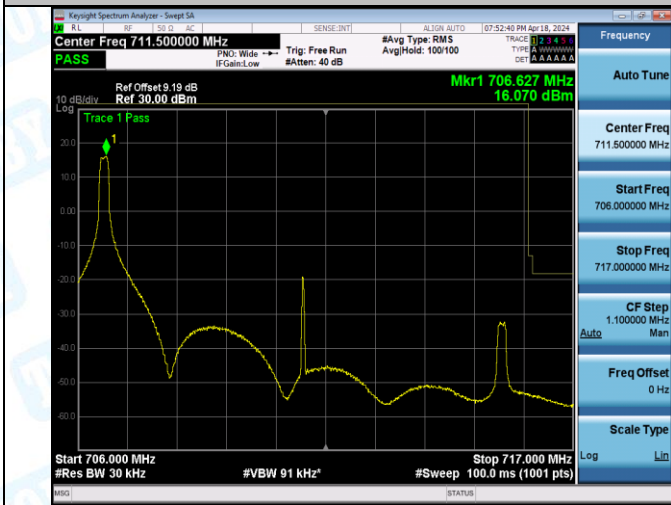

Band12_10MHz_QPSK_23130_50RB#0

Band12_10MHz_16QAM_23060_1RB#0

Band12_10MHz_16QAM_23060_1RB#49

Band12_10MHz_16QAM_23130_1R#0

Band12_10MHz_16QAM_23130_1R#49

5: Conducted Spurious Emission

Test Result

Band	Bandwidth	Modulation	Channel	RB Configuration	Frequency Range	Frequency	Value(dBm)	Limit (dBm)	Verdict
Band12	1.4MHz	QPSK	23017	1RB#0	0.009~0.15	0.01	-62.66	-33.0	PASS
Band12	1.4MHz	QPSK	23017	1RB#0	0.15~30	0.15	-64.40	-23.0	PASS
Band12	1.4MHz	QPSK	23017	1RB#0	30~1000	703.67	-51.25	-13.0	PASS
Band12	1.4MHz	QPSK	23017	1RB#0	1000~3000	2662.30	-43.05	-13.0	PASS
Band12	1.4MHz	QPSK	23017	1RB#0	3000~10000	7367.65	-35.48	-13.0	PASS
Band12	1.4MHz	QPSK	23017	1RB#5	0.009~0.15	0.01	-63.89	-33.0	PASS
Band12	1.4MHz	QPSK	23017	1RB#5	0.15~30	0.15	-65.11	-23.0	PASS
Band12	1.4MHz	QPSK	23017	1RB#5	30~1000	695.91	-51.48	-13.0	PASS
Band12	1.4MHz	QPSK	23017	1RB#5	1000~3000	2642.75	-42.83	-13.0	PASS
Band12	1.4MHz	QPSK	23017	1RB#5	3000~10000	7364.68	-35.20	-13.0	PASS
Band12	1.4MHz	QPSK	23017	6RB#0	0.009~0.15	0.01	-64.71	-33.0	PASS
Band12	1.4MHz	QPSK	23017	6RB#0	0.15~30	0.15	-66.69	-23.0	PASS
Band12	1.4MHz	QPSK	23017	6RB#0	30~1000	703.67	-48.36	-13.0	PASS
Band12	1.4MHz	QPSK	23017	6RB#0	1000~3000	2634.40	-42.88	-13.0	PASS
Band12	1.4MHz	QPSK	23017	6RB#0	3000~10000	7333.53	-35.27	-13.0	PASS
Band12	1.4MHz	QPSK	23095	1RB#0	0.009~0.15	0.01	-66.08	-33.0	PASS
Band12	1.4MHz	QPSK	23095	1RB#0	0.15~30	0.15	-66.93	-23.0	PASS
Band12	1.4MHz	QPSK	23095	1RB#0	30~1000	703.67	-51.85	-13.0	PASS
Band12	1.4MHz	QPSK	23095	1RB#0	1000~3000	1414.00	-42.48	-13.0	PASS
Band12	1.4MHz	QPSK	23095	1RB#0	3000~10000	7352.43	-34.67	-13.0	PASS
Band12	1.4MHz	QPSK	23095	1RB#5	0.009~0.15	0.01	-63.95	-33.0	PASS
Band12	1.4MHz	QPSK	23095	1RB#5	0.15~30	0.15	-65.77	-23.0	PASS
Band12	1.4MHz	QPSK	23095	1RB#5	30~1000	703.67	-52.90	-13.0	PASS
Band12	1.4MHz	QPSK	23095	1RB#5	1000~3000	2627.65	-43.03	-13.0	PASS
Band12	1.4MHz	QPSK	23095	1RB#5	3000~10000	7365.90	-34.67	-13.0	PASS
Band12	1.4MHz	QPSK	23095	6RB#0	0.009~0.15	0.01	-64.48	-33.0	PASS
Band12	1.4MHz	QPSK	23095	6RB#0	0.15~30	0.15	-64.31	-23.0	PASS
Band12	1.4MHz	QPSK	23095	6RB#0	30~1000	703.67	-48.29	-13.0	PASS
Band12	1.4MHz	QPSK	23095	6RB#0	1000~3000	2751.30	-42.94	-13.0	PASS
Band12	1.4MHz	QPSK	23095	6RB#0	3000~10000	7350.85	-35.23	-13.0	PASS
Band12	1.4MHz	QPSK	23173	1RB#0	0.009~0.15	0.01	-65.29	-33.0	PASS
Band12	1.4MHz	QPSK	23173	1RB#0	0.15~30	0.15	-66.87	-23.0	PASS
Band12	1.4MHz	QPSK	23173	1RB#0	30~1000	711.43	-50.45	-13.0	PASS
Band12	1.4MHz	QPSK	23173	1RB#0	1000~3000	1429.65	-42.16	-13.0	PASS
Band12	1.4MHz	QPSK	23173	1RB#0	3000~10000	5587.73	-35.08	-13.0	PASS
Band12	1.4MHz	QPSK	23173	1RB#5	0.009~0.15	0.01	-64.25	-33.0	PASS
Band12	1.4MHz	QPSK	23173	1RB#5	0.15~30	0.15	-67.40	-23.0	PASS
Band12	1.4MHz	QPSK	23173	1RB#5	30~1000	711.43	-50.56	-13.0	PASS
Band12	1.4MHz	QPSK	23173	1RB#5	1000~3000	2651.30	-42.64	-13.0	PASS
Band12	1.4MHz	QPSK	23173	1RB#5	3000~10000	7369.58	-34.96	-13.0	PASS
Band12	1.4MHz	QPSK	23173	6RB#0	0.009~0.15	0.01	-64.24	-33.0	PASS
Band12	1.4MHz	QPSK	23173	6RB#0	0.15~30	0.15	-62.26	-23.0	PASS
Band12	1.4MHz	QPSK	23173	6RB#0	30~1000	711.43	-45.88	-13.0	PASS
Band12	1.4MHz	QPSK	23173	6RB#0	1000~3000	2632.45	-42.97	-13.0	PASS
Band12	1.4MHz	QPSK	23173	6RB#0	3000~10000	7370.45	-35.07	-13.0	PASS
Band12	1.4MHz	16QAM	23017	1RB#0	0.009~0.15	0.01	-64.71	-33.0	PASS
Band12	1.4MHz	16QAM	23017	1RB#0	0.15~30	0.15	-67.08	-23.0	PASS
Band12	1.4MHz	16QAM	23017	1RB#0	30~1000	703.67	-52.71	-13.0	PASS
Band12	1.4MHz	16QAM	23017	1RB#0	1000~3000	2650.45	-42.83	-13.0	PASS
Band12	1.4MHz	16QAM	23017	1RB#0	3000~10000	7355.40	-35.29	-13.0	PASS
Band12	1.4MHz	16QAM	23017	1RB#5	0.009~0.15	0.01	-63.88	-33.0	PASS
Band12	1.4MHz	16QAM	23017	1RB#5	0.15~30	0.15	-66.74	-23.0	PASS
Band12	1.4MHz	16QAM	23017	1RB#5	30~1000	703.67	-52.77	-13.0	PASS
Band12	1.4MHz	16QAM	23017	1RB#5	1000~3000	2654.25	-42.47	-13.0	PASS
Band12	1.4MHz	16QAM	23017	1RB#5	3000~10000	7343.33	-35.23	-13.0	PASS
Band12	1.4MHz	16QAM	23017	6RB#0	0.009~0.15	0.01	-66.63	-33.0	PASS
Band12	1.4MHz	16QAM	23017	6RB#0	0.15~30	0.15	-66.67	-23.0	PASS
Band12	1.4MHz	16QAM	23017	6RB#0	30~1000	703.67	-51.01	-13.0	PASS
Band12	1.4MHz	16QAM	23017	6RB#0	1000~3000	2683.50	-42.93	-13.0	PASS
Band12	1.4MHz	16QAM	23017	6RB#0	3000~10000	7337.03	-35.14	-13.0	PASS