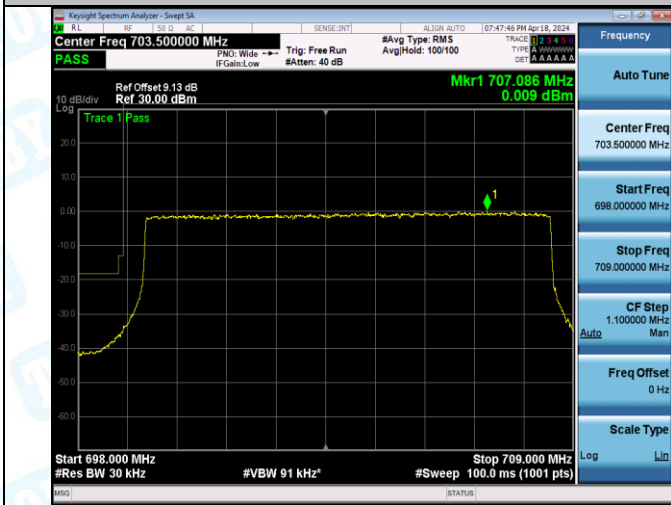

Band12_10MHz_QPSK_23060_50RB#0

Band12_10MHz_QPSK_23130_1RB#49