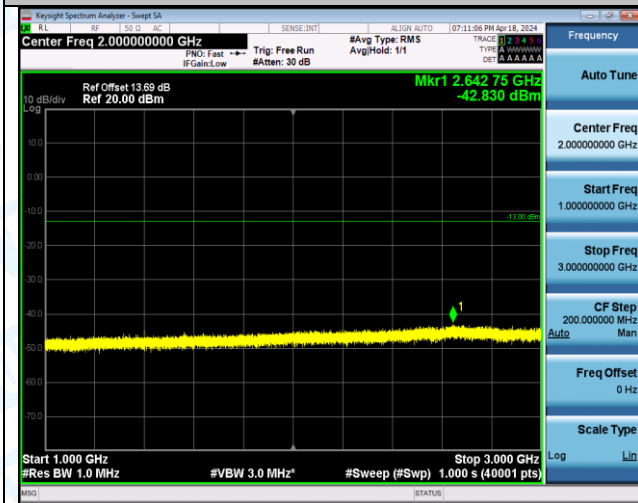

Test Graphs

Band12_1.4MHz_QPSK_23017_1RB#5_1000~3000_1000~3000

Band12_1.4MHz_QPSK_23017_1RB#5_3000~10000_3000~10000

Band12_1.4MHz_QPSK_23017_6RB#0_0.009~0.15_0.009~0.15

Band12_1.4MHz_QPSK_23017_6RB#0_0.15~30_0.15~30