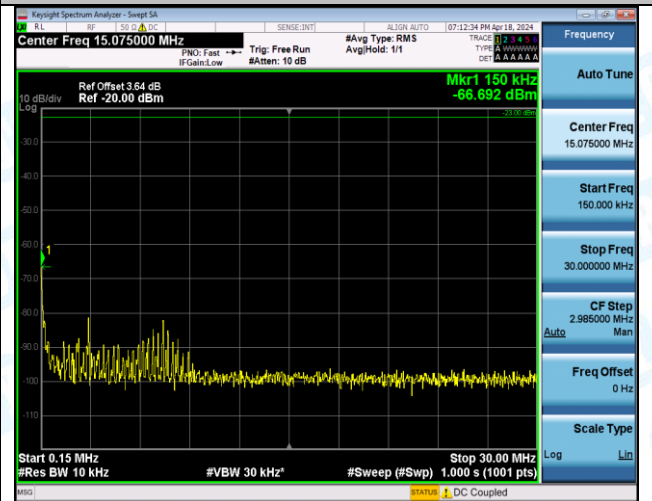

Band12_1.4MHz_QPSK_23017_6RB#0_0.15~30_0.15~30

Band12_1.4MHz_QPSK_23017_6RB#0_1000~3000_1000~3000