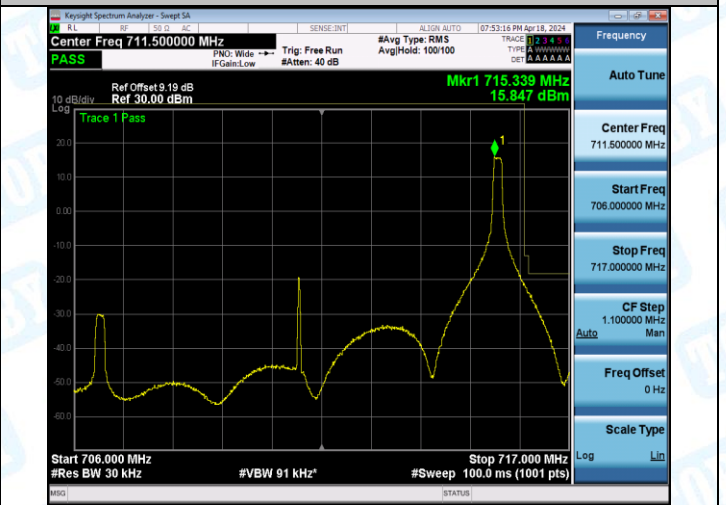

Band12_10MHz_QPSK_23130_50RB#0

Band12_10MHz_16QAM_23060_1RB#0

Band12_10MHz_16QAM_23060_1RB#49

Band12_10MHz_16QAM_23130_1R#0

Band12_10MHz_16QAM_23130_1R#49

5: Conducted Spurious Emission

Test Result

Band	Bandwidth	Modulation	Channel	RB Configuration	Frequency Range	Frequency	Value(dBm)	Limit (dBm)	Verdict
Band12	1.4MHz	QPSK	23017	1RB#0	0.009~0.15	0.01	-62.66	-33.0	PASS
Band12	1.4MHz	QPSK	23017	1RB#0	0.15~30	0.15	-64.40	-23.0	PASS
Band12	1.4MHz	QPSK	23017	1RB#0	30~1000	703.67	-51.25	-13.0	PASS
Band12	1.4MHz	QPSK	23017	1RB#0	1000~3000	2662.30	-43.05	-13.0	PASS
Band12	1.4MHz	QPSK	23017	1RB#0	3000~10000	7367.65	-35.48	-13.0	PASS
Band12	1.4MHz	QPSK	23017	1RB#5	0.009~0.15	0.01	-63.89	-33.0	PASS
Band12	1.4MHz	QPSK	23017	1RB#5	0.15~30	0.15	-65.11	-23.0	PASS
Band12	1.4MHz	QPSK	23017	1RB#5	30~1000	695.91	-51.48	-13.0	PASS
Band12	1.4MHz	QPSK	23017	1RB#5	1000~3000	2642.75	-42.83	-13.0	PASS
Band12	1.4MHz	QPSK	23017	1RB#5	3000~10000	7364.68	-35.20	-13.0	PASS
Band12	1.4MHz	QPSK	23017	6RB#0	0.009~0.15	0.01	-64.71	-33.0	PASS
Band12	1.4MHz	QPSK	23017	6RB#0	0.15~30	0.15	-66.69	-23.0	PASS
Band12	1.4MHz	QPSK	23017	6RB#0	30~1000	703.67	-48.36	-13.0	PASS
Band12	1.4MHz	QPSK	23017	6RB#0	1000~3000	2634.40	-42.88	-13.0	PASS
Band12	1.4MHz	QPSK	23017	6RB#0	3000~10000	7333.53	-35.27	-13.0	PASS
Band12	1.4MHz	QPSK	23095	1RB#0	0.009~0.15	0.01	-66.08	-33.0	PASS
Band12	1.4MHz	QPSK	23095	1RB#0	0.15~30	0.15	-66.93	-23.0	PASS
Band12	1.4MHz	QPSK	23095	1RB#0	30~1000	703.67	-51.85	-13.0	PASS
Band12	1.4MHz	QPSK	23095	1RB#0	1000~3000	1414.00	-42.48	-13.0	PASS
Band12	1.4MHz	QPSK	23095	1RB#0	3000~10000	7352.43	-34.67	-13.0	PASS
Band12	1.4MHz	QPSK	23095	1RB#5	0.009~0.15	0.01	-63.95	-33.0	PASS
Band12	1.4MHz	QPSK	23095	1RB#5	0.15~30	0.15	-65.77	-23.0	PASS
Band12	1.4MHz	QPSK	23095	1RB#5	30~1000	703.67	-52.90	-13.0	PASS
Band12	1.4MHz	QPSK	23095	1RB#5	1000~3000	2627.65	-43.03	-13.0	PASS
Band12	1.4MHz	QPSK	23095	1RB#5	3000~10000	7365.90	-34.67	-13.0	PASS
Band12	1.4MHz	QPSK	23095	6RB#0	0.009~0.15	0.01	-64.48	-33.0	PASS
Band12	1.4MHz	QPSK	23095	6RB#0	0.15~30	0.15	-64.31	-23.0	PASS
Band12	1.4MHz	QPSK	23095	6RB#0	30~1000	703.67	-48.29	-13.0	PASS
Band12	1.4MHz	QPSK	23095	6RB#0	1000~3000	2751.30	-42.94	-13.0	PASS
Band12	1.4MHz	QPSK	23095	6RB#0	3000~10000	7350.85	-35.23	-13.0	PASS
Band12	1.4MHz	QPSK	23173	1RB#0	0.009~0.15	0.01	-65.29	-33.0	PASS
Band12	1.4MHz	QPSK	23173	1RB#0	0.15~30	0.15	-66.87	-23.0	PASS
Band12	1.4MHz	QPSK	23173	1RB#0	30~1000	711.43	-50.45	-13.0	PASS
Band12	1.4MHz	QPSK	23173	1RB#0	1000~3000	1429.65	-42.16	-13.0	PASS
Band12	1.4MHz	QPSK	23173	1RB#0	3000~10000	5587.73	-35.08	-13.0	PASS
Band12	1.4MHz	QPSK	23173	1RB#5	0.009~0.15	0.01	-64.25	-33.0	PASS
Band12	1.4MHz	QPSK	23173	1RB#5	0.15~30	0.15	-67.40	-23.0	PASS
Band12	1.4MHz	QPSK	23173	1RB#5	30~1000	711.43	-50.56	-13.0	PASS
Band12	1.4MHz	QPSK	23173	1RB#5	1000~3000	2651.30	-42.64	-13.0	PASS
Band12	1.4MHz	QPSK	23173	1RB#5	3000~10000	7369.58	-34.96	-13.0	PASS
Band12	1.4MHz	QPSK	23173	6RB#0	0.009~0.15	0.01	-64.24	-33.0	PASS
Band12	1.4MHz	QPSK	23173	6RB#0	0.15~30	0.15	-62.26	-23.0	PASS
Band12	1.4MHz	QPSK	23173	6RB#0	30~1000	711.43	-45.88	-13.0	PASS
Band12	1.4MHz	QPSK	23173	6RB#0	1000~3000	2632.45	-42.97	-13.0	PASS
Band12	1.4MHz	QPSK	23173	6RB#0	3000~10000	7370.45	-35.07	-13.0	PASS
Band12	1.4MHz	16QAM	23017	1RB#0	0.009~0.15	0.01	-64.71	-33.0	PASS
Band12	1.4MHz	16QAM	23017	1RB#0	0.15~30	0.15	-67.08	-23.0	PASS
Band12	1.4MHz	16QAM	23017	1RB#0	30~1000	703.67	-52.71	-13.0	PASS
Band12	1.4MHz	16QAM	23017	1RB#0	1000~3000	2650.45	-42.83	-13.0	PASS
Band12	1.4MHz	16QAM	23017	1RB#0	3000~10000	7355.40	-35.29	-13.0	PASS
Band12	1.4MHz	16QAM	23017	1RB#5	0.009~0.15	0.01	-63.88	-33.0	PASS
Band12	1.4MHz	16QAM	23017	1RB#5	0.15~30	0.15	-66.74	-23.0	PASS
Band12	1.4MHz	16QAM	23017	1RB#5	30~1000	703.67	-52.77	-13.0	PASS
Band12	1.4MHz	16QAM	23017	1RB#5	1000~3000	2654.25	-42.47	-13.0	PASS
Band12	1.4MHz	16QAM	23017	1RB#5	3000~10000	7343.33	-35.23	-13.0	PASS
Band12	1.4MHz	16QAM	23017	6RB#0	0.009~0.15	0.01	-66.63	-33.0	PASS
Band12	1.4MHz	16QAM	23017	6RB#0	0.15~30	0.15	-66.67	-23.0	PASS
Band12	1.4MHz	16QAM	23017	6RB#0	30~1000	703.67	-51.01	-13.0	PASS
Band12	1.4MHz	16QAM	23017	6RB#0	1000~3000	2683.50	-42.93	-13.0	PASS
Band12	1.4MHz	16QAM	23017	6RB#0	3000~10000	7337.03	-35.14	-13.0	PASS