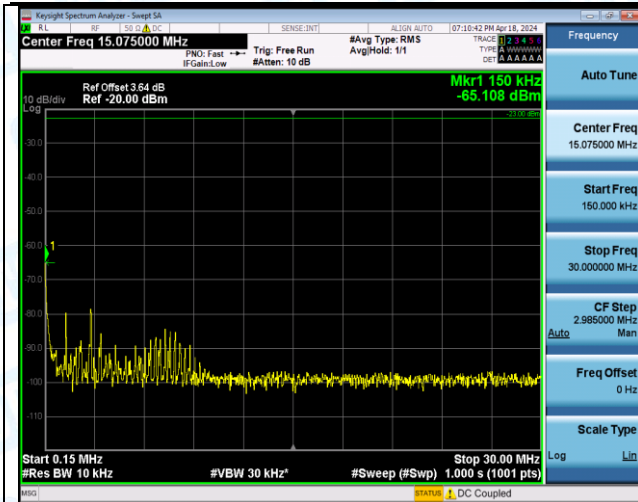

Band12_1.4MHz_QPSK_23017_1RB#5_1000~3000_1000~3000