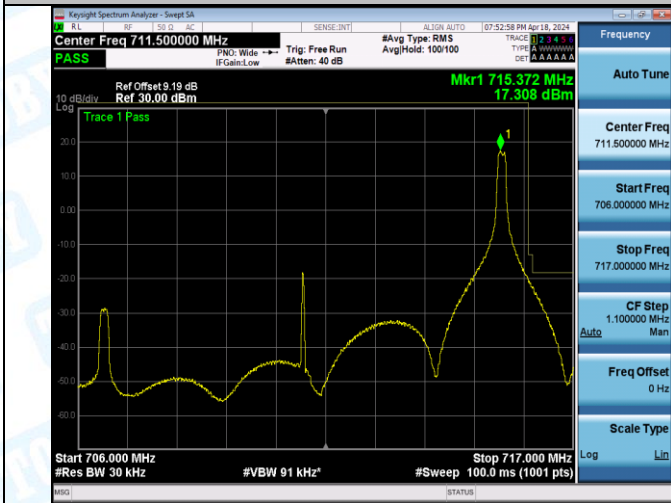

Band12_10MHz_QPSK_23130_50RB#0

Band12_10MHz_16QAM_23060_1RB#0

Band12_10MHz_16QAM_23060_1RB#49

Band12_10MHz_16QAM_23130_1R#0

Band12_10MHz_16QAM_23130_1R#49

5: Conducted Spurious Emission

Test Result

Band	Bandwidth	Modulation	Channel	RB Configuration	Frequency Range	Frequency	Value(dBm)	Limit (dBm)	Verdict
Band12	1.4MHz	QPSK	23017	1RB#0	0.009~0.15	0.01	-62.66	-33.0	PASS
Band12	1.4MHz	QPSK	23017	1RB#0	0.15~30	0.15	-64.40	-23.0	PASS
Band12	1.4MHz	QPSK	23017	1RB#0	30~1000	703.67	-51.25	-13.0	PASS
Band12	1.4MHz	QPSK	23017	1RB#0	1000~3000	2662.30	-43.05	-13.0	PASS
Band12	1.4MHz	QPSK	23017	1RB#0	3000~10000	7367.65	-35.48	-13.0	PASS
Band12	1.4MHz	QPSK	23017	1RB#5	0.009~0.15	0.01	-63.89	-33.0	PASS
Band12	1.4MHz	QPSK	23017	1RB#5	0.15~30	0.15	-65.11	-23.0	PASS
Band12	1.4MHz	QPSK	23017	1RB#5	30~1000	695.91	-51.48	-13.0	PASS
Band12	1.4MHz	QPSK	23017	1RB#5	1000~3000	2642.75	-42.83	-13.0	PASS
Band12	1.4MHz	QPSK	23017	1RB#5	3000~10000	7364.68	-35.20	-13.0	PASS
Band12	1.4MHz	QPSK	23017	6RB#0	0.009~0.15	0.01	-64.71	-33.0	PASS
Band12	1.4MHz	QPSK	23017	6RB#0	0.15~30	0.15	-66.69	-23.0	PASS
Band12	1.4MHz	QPSK	23017	6RB#0	30~1000	703.67	-48.36	-13.0	PASS
Band12	1.4MHz	QPSK	23017	6RB#0	1000~3000	2634.40	-42.88	-13.0	PASS
Band12	1.4MHz	QPSK	23017	6RB#0	3000~10000	7333.53	-35.27	-13.0	PASS
Band12	1.4MHz	QPSK	23095	1RB#0	0.009~0.15	0.01	-66.08	-33.0	PASS
Band12	1.4MHz	QPSK	23095	1RB#0	0.15~30	0.15	-66.93	-23.0	PASS
Band12	1.4MHz	QPSK	23095	1RB#0	30~1000	703.67	-51.85	-13.0	PASS
Band12	1.4MHz	QPSK	23095	1RB#0	1000~3000	1414.00	-42.48	-13.0	PASS
Band12	1.4MHz	QPSK	23095	1RB#0	3000~10000	7352.43	-34.67	-13.0	PASS
Band12	1.4MHz	QPSK	23095	1RB#5	0.009~0.15	0.01	-63.95	-33.0	PASS
Band12	1.4MHz	QPSK	23095	1RB#5	0.15~30	0.15	-65.77	-23.0	PASS
Band12	1.4MHz	QPSK	23095	1RB#5	30~1000	703.67	-52.90	-13.0	PASS
Band12	1.4MHz	QPSK	23095	1RB#5	1000~3000	2627.65	-43.03	-13.0	PASS
Band12	1.4MHz	QPSK	23095	1RB#5	3000~10000	7365.90	-34.67	-13.0	PASS
Band12	1.4MHz	QPSK	23095	6RB#0	0.009~0.15	0.01	-64.48	-33.0	PASS
Band12	1.4MHz	QPSK	23095	6RB#0	0.15~30	0.15	-64.31	-23.0	PASS
Band12	1.4MHz	QPSK	23095	6RB#0	30~1000	703.67	-48.29	-13.0	PASS
Band12	1.4MHz	QPSK	23095	6RB#0	1000~3000	2751.30	-42.94	-13.0	PASS
Band12	1.4MHz	QPSK	23095	6RB#0	3000~10000	7350.85	-35.23	-13.0	PASS
Band12	1.4MHz	QPSK	23173	1RB#0	0.009~0.15	0.01	-65.29	-33.0	PASS
Band12	1.4MHz	QPSK	23173	1RB#0	0.15~30	0.15	-66.87	-23.0	PASS
Band12	1.4MHz	QPSK	23173	1RB#0	30~1000	711.43	-50.45	-13.0	PASS
Band12	1.4MHz	QPSK	23173	1RB#0	1000~3000	1429.65	-42.16	-13.0	PASS
Band12	1.4MHz	QPSK	23173	1RB#0	3000~10000	5587.73	-35.08	-13.0	PASS
Band12	1.4MHz	QPSK	23173	1RB#5	0.009~0.15	0.01	-64.25	-33.0	PASS
Band12	1.4MHz	QPSK	23173	1RB#5	0.15~30	0.15	-67.40	-23.0	PASS
Band12	1.4MHz	QPSK	23173	1RB#5	30~1000	711.43	-50.56	-13.0	PASS
Band12	1.4MHz	QPSK	23173	1RB#5	1000~3000	2651.30	-42.64	-13.0	PASS
Band12	1.4MHz	QPSK	23173	1RB#5	3000~10000	7369.58	-34.96	-13.0	PASS
Band12	1.4MHz	QPSK	23173	6RB#0	0.009~0.15	0.01	-64.24	-33.0	PASS
Band12	1.4MHz	QPSK	23173	6RB#0	0.15~30	0.15	-62.26	-23.0	PASS
Band12	1.4MHz	QPSK	23173	6RB#0	30~1000	711.43	-45.88	-13.0	PASS
Band12	1.4MHz	QPSK	23173	6RB#0	1000~3000	2632.45	-42.97	-13.0	PASS
Band12	1.4MHz	QPSK	23173	6RB#0	3000~10000	7370.45	-35.07	-13.0	PASS
Band12	1.4MHz	16QAM	23017	1RB#0	0.009~0.15	0.01	-64.71	-33.0	PASS
Band12	1.4MHz	16QAM	23017	1RB#0	0.15~30	0.15	-67.08	-23.0	PASS
Band12	1.4MHz	16QAM	23017	1RB#0	30~1000	703.67	-52.71	-13.0	PASS
Band12	1.4MHz	16QAM	23017	1RB#0	1000~3000	2650.45	-42.83	-13.0	PASS
Band12	1.4MHz	16QAM	23017	1RB#0	3000~10000	7355.40	-35.29	-13.0	PASS
Band12	1.4MHz	16QAM	23017	1RB#5	0.009~0.15	0.01	-63.88	-33.0	PASS
Band12	1.4MHz	16QAM	23017	1RB#5	0.15~30	0.15	-66.74	-23.0	PASS
Band12	1.4MHz	16QAM	23017	1RB#5	30~1000	703.67	-52.77	-13.0	PASS
Band12	1.4MHz	16QAM	23017	1RB#5	1000~3000	2654.25	-42.47	-13.0	PASS
Band12	1.4MHz	16QAM	23017	1RB#5	3000~10000	7343.33	-35.23	-13.0	PASS
Band12	1.4MHz	16QAM	23017	6RB#0	0.009~0.15	0.01	-66.63	-33.0	PASS
Band12	1.4MHz	16QAM	23017	6RB#0	0.15~30	0.15	-66.67	-23.0	PASS
Band12	1.4MHz	16QAM	23017	6RB#0	30~1000	703.67	-51.01	-13.0	PASS
Band12	1.4MHz	16QAM	23017	6RB#0	1000~3000	2683.50	-42.93	-13.0	PASS
Band12	1.4MHz	16QAM	23017	6RB#0	3000~10000	7337.03	-35.14	-13.0	PASS