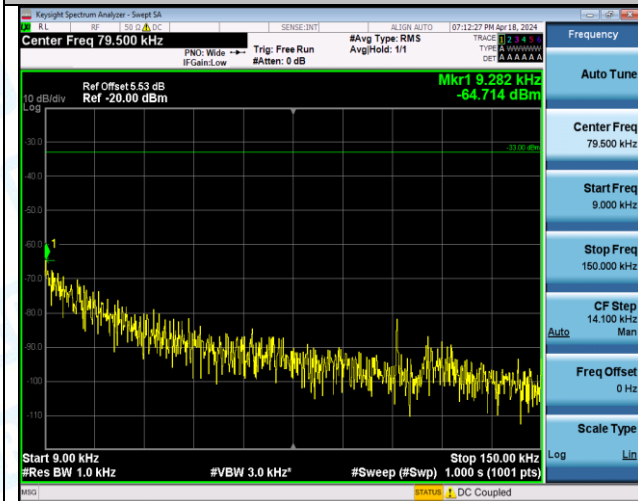

Test Graphs

Band12_1.4MHz_QPSK_23017_1RB#5_1000~3000_1000~3000

Band12_1.4MHz_QPSK_23017_1RB#5_3000~10000_3000~10000

Band12_1.4MHz_QPSK_23017_6RB#0_0.009~0.15_0.009~0.15

Band12_1.4MHz_QPSK_23017_6RB#0_0.15~30_0.15~30