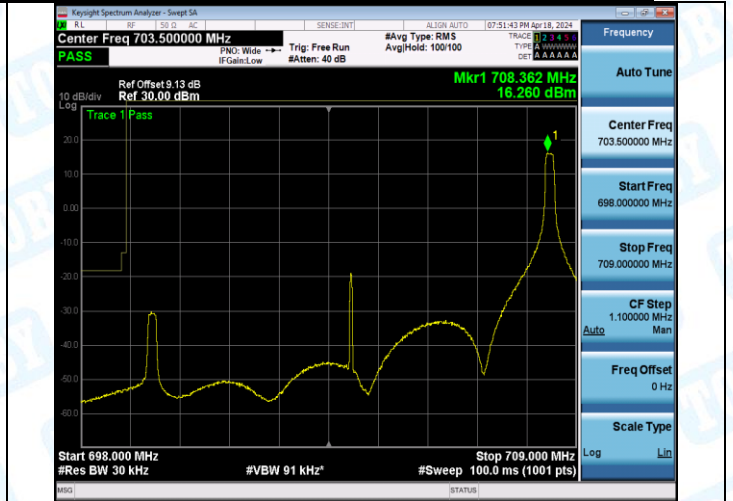

Band12_10MHz_QPSK_23060_1RB#49

Band12_10MHz_QPSK_23130_1RB#0