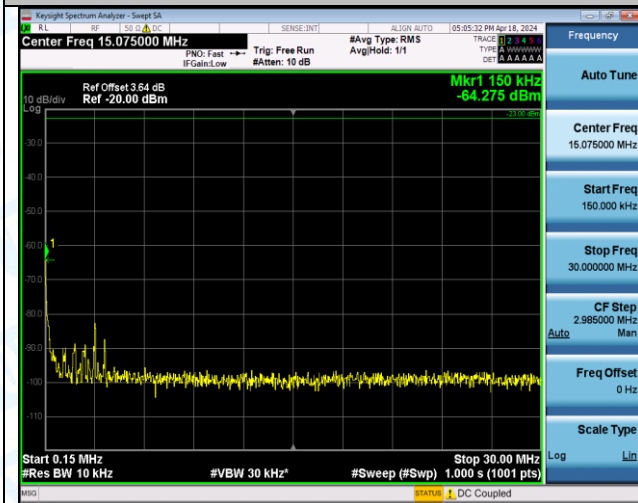

Band5_1.4MHz_16QAM_20643_6RB#0_0.15~30_0.15~30

Band5_1.4MHz_16QAM_20643_6RB#0_1000~3000_1000~3000