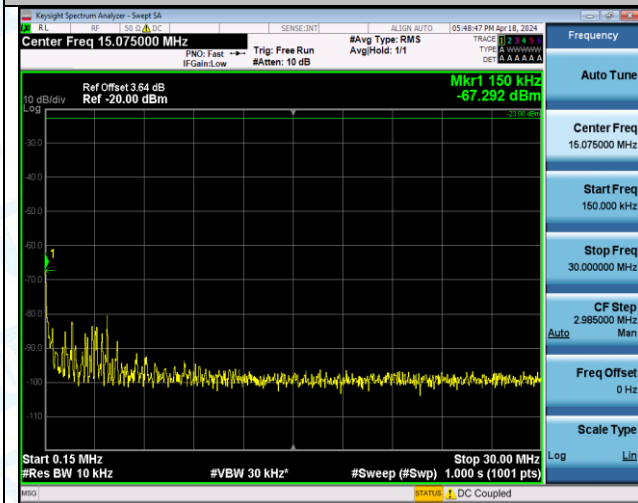

Band5_3MHz_QPSK_20525_15RB#0_0.15~30_0.15~30

Band5_3MHz_QPSK_20525_15RB#0_1000~3000_1000~3000