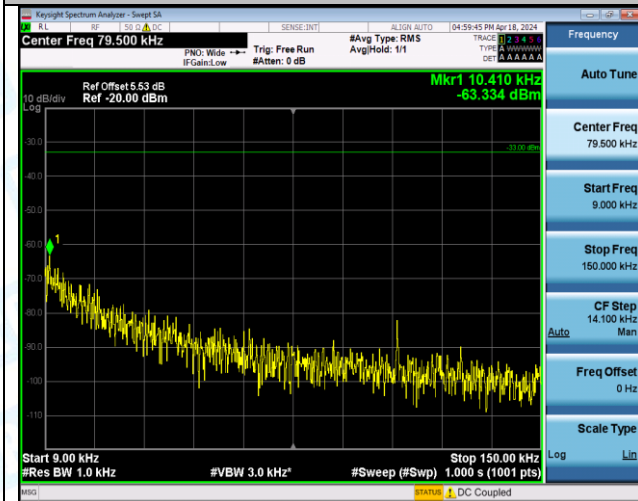

Band5_1.4MHz_16QAM_20525_1RB#5_1000~3000_1000~3000

Band5_1.4MHz_16QAM_20525_1RB#5_3000~10000_3000~10000

Band5_1.4MHz_16QAM_20525_6RB#0_0.009~0.15_0.009~0.15

Band5_1.4MHz_16QAM_20525_6RB#0_0.15~30_0.15~30