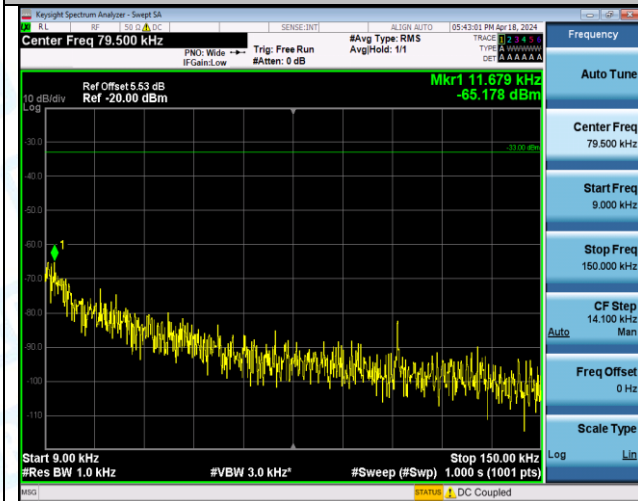

Band5_3MHz_QPSK_20415_15RB#0_0.009~0.15_0.009~0.15

Band5_3MHz_QPSK_20415_15RB#0_30~1000_30~1000