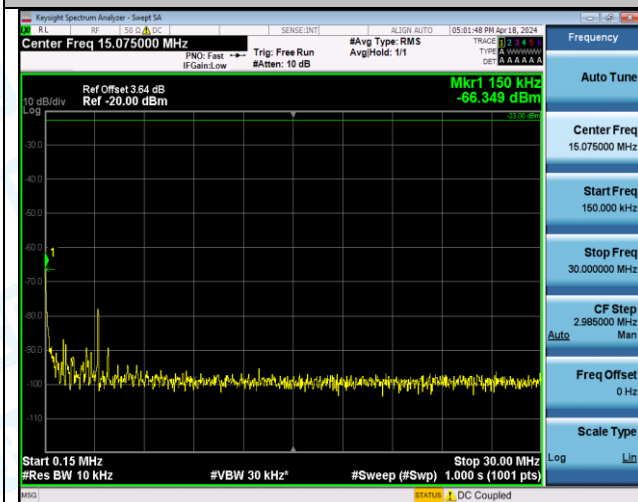

Band5_1.4MHz_16QAM_20643_1RB#0_0.15~30_0.15~30

Band5_1.4MHz_16QAM_20643_1RB#0_1000~3000_1000~3000