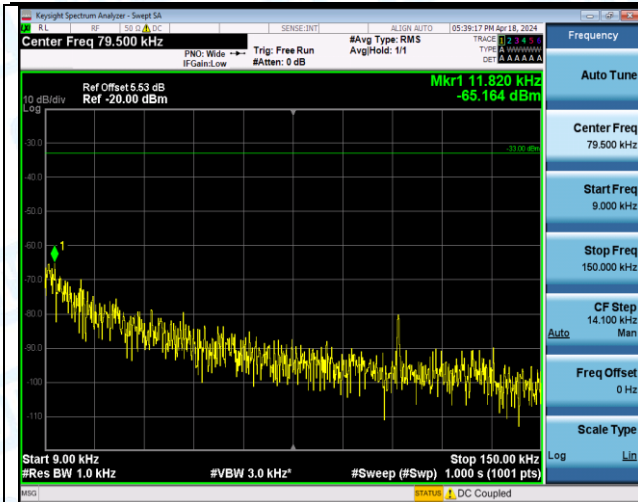

Band5_3MHz_QPSK_20415_1RB#0_0.009~0.15_0.009~0.15

Band5_3MHz_QPSK_20415_1RB#0_30~1000_30~1000