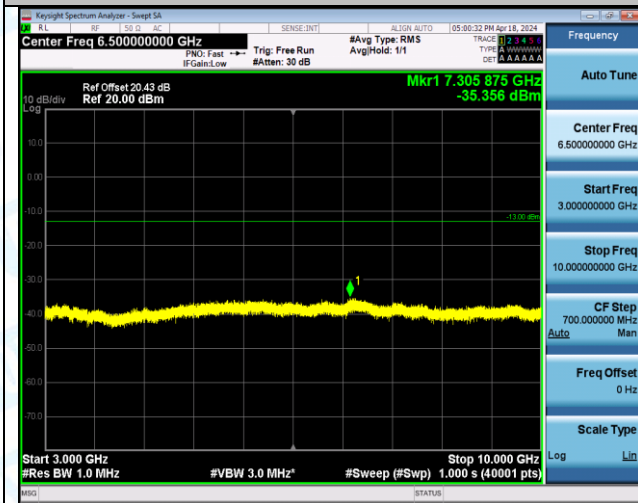

Band5_1.4MHz_16QAM_20525_6RB#0_30~1000_30~1000

Band5_1.4MHz_16QAM_20525_6RB#0_1000~3000_1000~3000

Band5_1.4MHz_16QAM_20525_6RB#0_3000~10000_3000~10000

Band5_1.4MHz_16QAM_20643_1RB#0_0.009~0.15_0.009~0.15