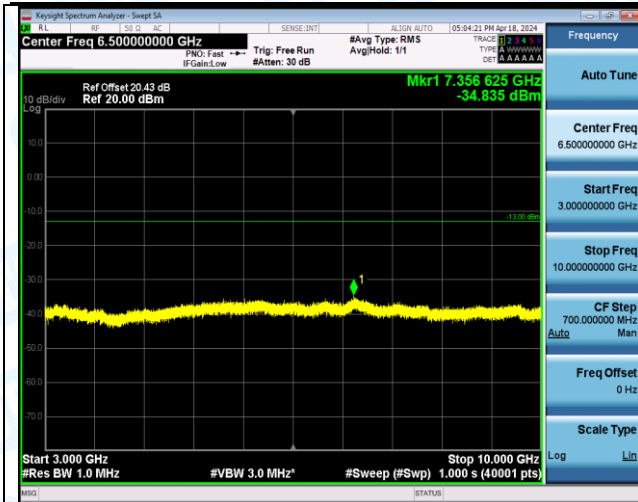

Band5_1.4MHz_16QAM_20643_1RB#5_0.15~30_0.15~30

Band5_1.4MHz_16QAM_20643_1RB#5_30~1000_30~1000

Band5_1.4MHz_16QAM_20643_1RB#5_1000~3000_1000~3000

Band5_1.4MHz_16QAM_20643_1RB#5_3000~10000_3000~10000

Band5_1.4MHz_16QAM_20643_6RB#0_0.009~0.15_0.009~0.15