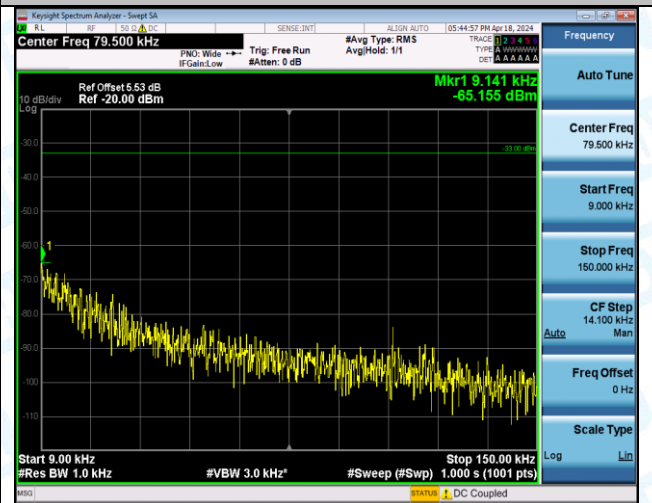

Band5_3MHz_QPSK_20525_1RB#0_0.009-0.15_0.009~0.15

Band5_3MHz_QPSK_20525_1RB#0_30~1000_30~1000