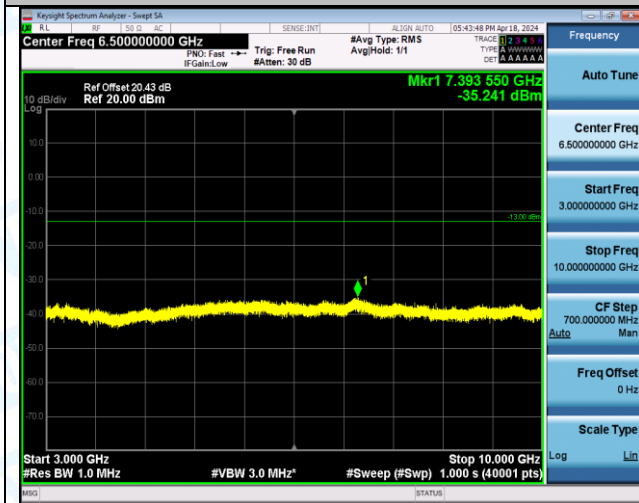

Band5_3MHz_QPSK_20415_15RB#0_0.15~30_0.15~30

Band5_3MHz_QPSK_20415_15RB#0_30~1000_30~1000

Band5_3MHz_QPSK_20415_15RB#0_1000~3000_1000~3000

Band5_3MHz_QPSK_20415_15RB#0_3000-10000_3000~10000

Band5_3MHz_QPSK_20525_1RB#0_0.009-0.15_0.009~0.15