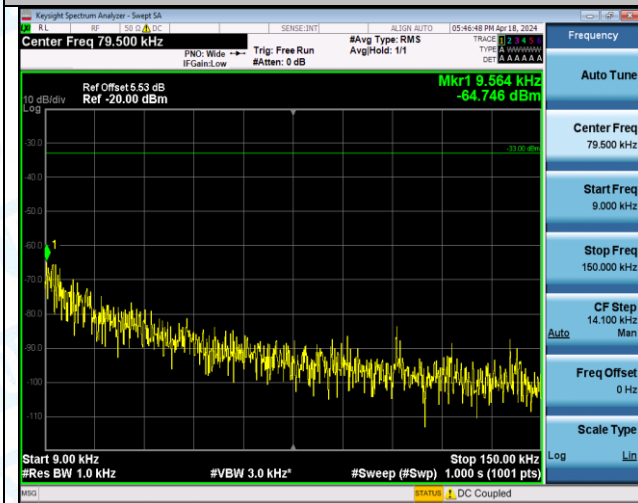

Band5_3MHz_QPSK_20525_1RB#14_0.009-0.15_0.009-0.15

Band5_3MHz_QPSK_20525_1RB#14_30-1000_30-1000