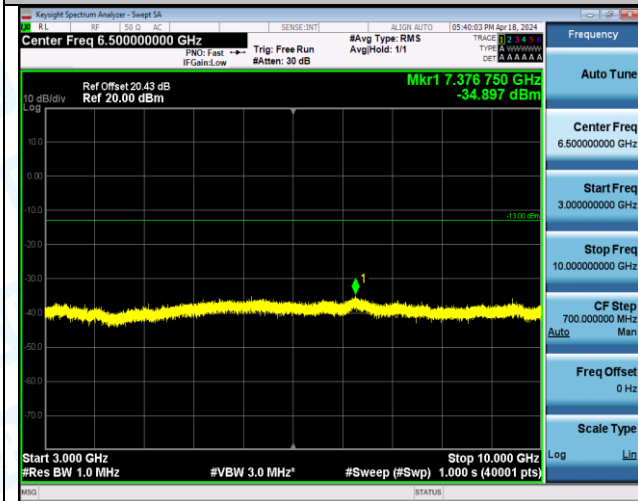

Band5_3MHz_QPSK_20415_1RB#0_0.15~30_0.15~30

Band5_3MHz_QPSK_20415_1RB#0_30~1000_30~1000

Band5_3MHz_QPSK_20415_1RB#0_1000~3000_1000~3000

Band5_3MHz_QPSK_20415_1RB#0_3000~10000_3000~10000

Band5_3MHz_QPSK_20415_1RB#14_0.009~0.15_0.009~0.15