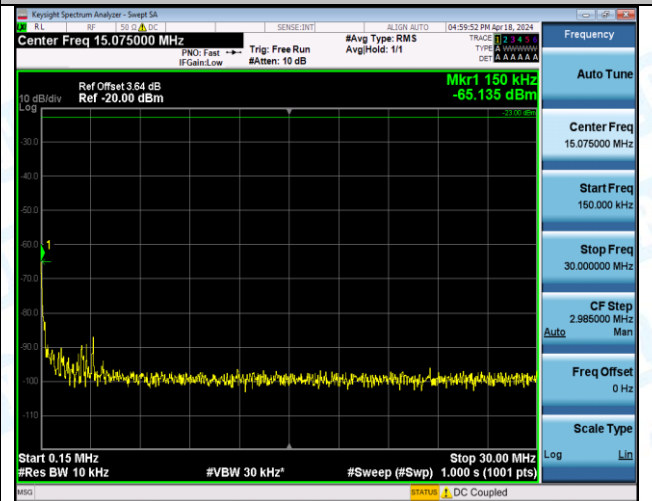

Band5_1.4MHz_16QAM_20525_6RB#0_0.15~30_0.15~30

Band5_1.4MHz_16QAM_20525_6RB#0_1000~3000_1000~3000