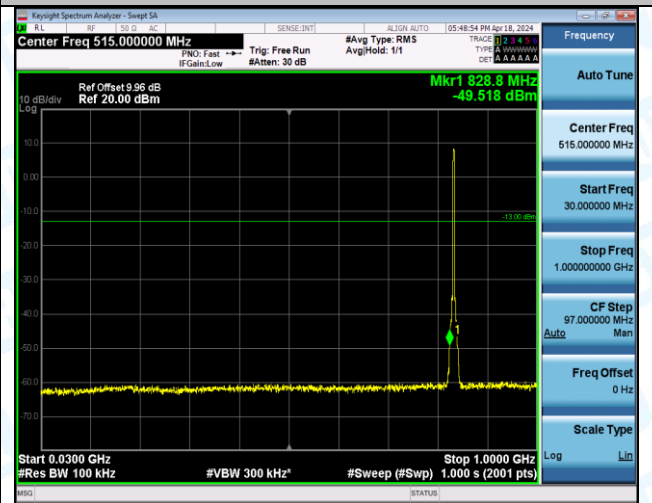

Band5_3MHz_QPSK_20525_15RB#0_30~1000_30~1000

Band5_3MHz_QPSK_20525_15RB#0_3000~10000_3000~10000