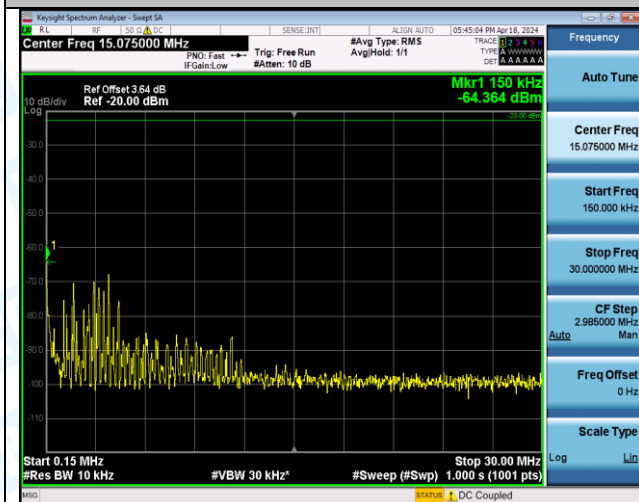

Band5_3MHz_QPSK_20525_1RB#0_0.15~30_0.15~30

Band5_3MHz_QPSK_20525_1RB#0_1000~3000_1000~3000