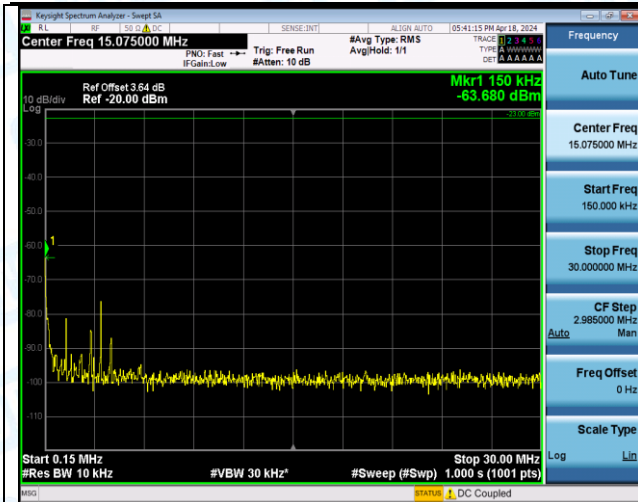

Band5_3MHz_QPSK_20415_1RB#14_0.15~30_0.15~30

Band5_3MHz_QPSK_20415_1RB#14_1000~3000_1000~3000