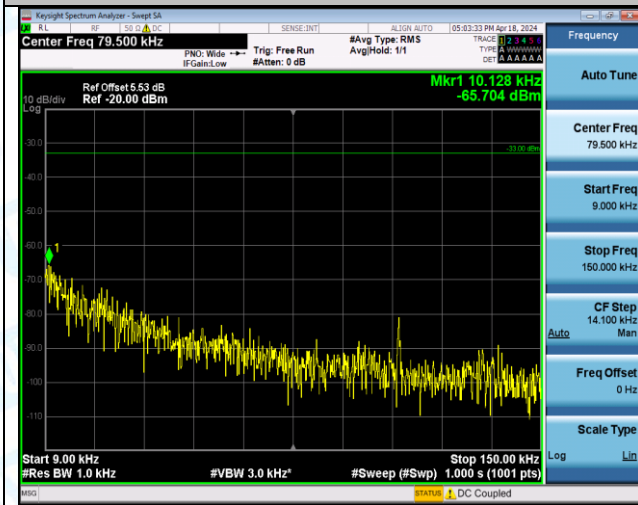

Band5_1.4MHz_16QAM_20643_1RB#5_0.009~0.15_0.009~0.15

Band5_1.4MHz_16QAM_20643_1RB#5_30~1000_30~1000