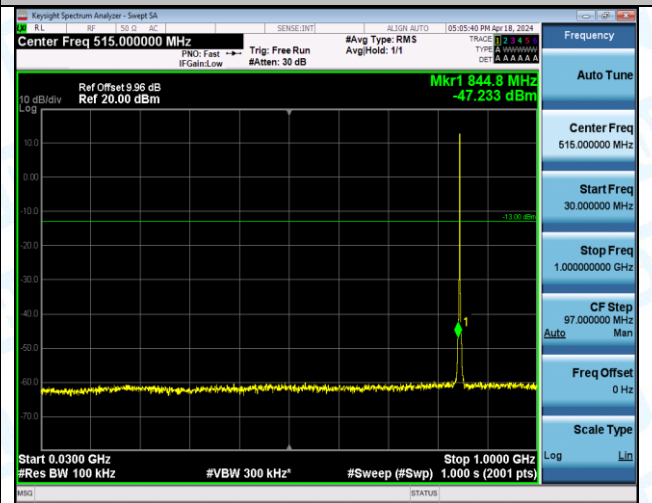

Band5_1.4MHz_16QAM_20643_6RB#0_30~1000_30~1000

Band5_1.4MHz_16QAM_20643_6RB#0_3000~10000_3000~10000