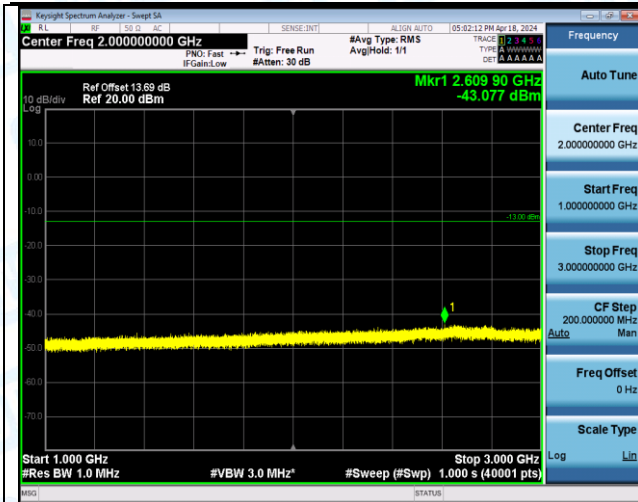

Band5_1.4MHz_16QAM_20643_1RB#0_0.15~30_0.15~30

Band5_1.4MHz_16QAM_20643_1RB#0_30~1000_30~1000

Band5_1.4MHz_16QAM_20643_1RB#0_1000~3000_1000~3000

Band5_1.4MHz_16QAM_20643_1RB#0_3000~10000_3000~10000

Band5_1.4MHz_16QAM_20643_1RB#5_0.009~0.15_0.009~0.15