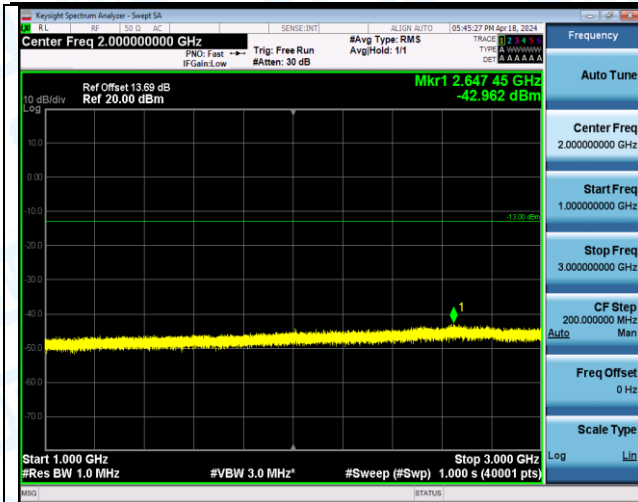

Band5_3MHz_QPSK_20525_1RB#0_0.15~30_0.15~30

Band5_3MHz_QPSK_20525_1RB#0_30~1000_30~1000

Band5_3MHz_QPSK_20525_1RB#0_1000~3000_1000~3000

Band5_3MHz_QPSK_20525_1RB#0_3000~10000_3000~10000

Band5_3MHz_QPSK_20525_1RB#14_0.009-0.15_0.009-0.15