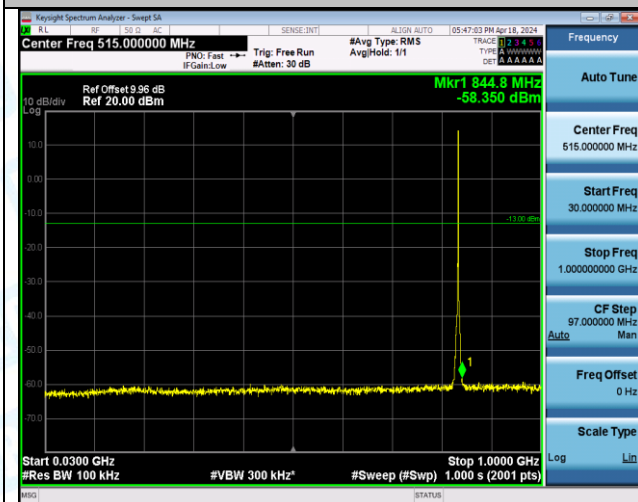

Band5_3MHz_QPSK_20525_1RB#14_30-1000_30-1000

Band5_3MHz_QPSK_20525_1RB#14_3000-10000_3000-10000