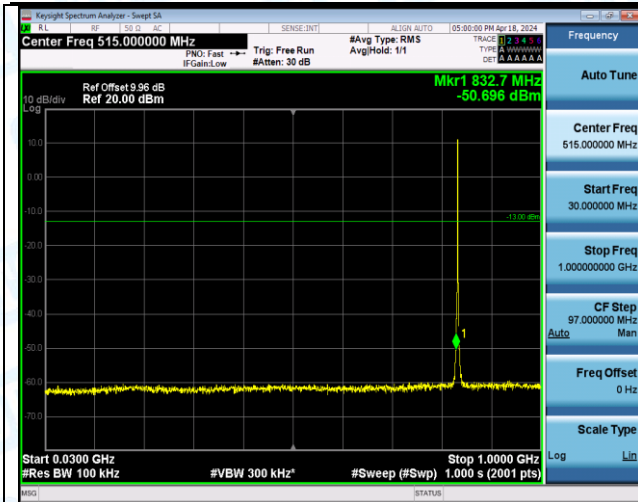

Band5_1.4MHz_16QAM_20525_6RB#0_30~1000_30~1000

Band5_1.4MHz_16QAM_20525_6RB#0_3000~10000_3000~10000