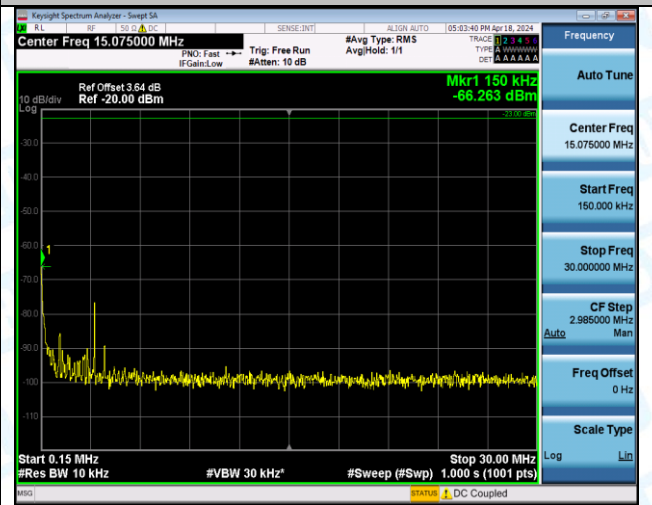

Band5_1.4MHz_16QAM_20643_1RB#5_0.15~30_0.15~30

Band5_1.4MHz_16QAM_20643_1RB#5_1000~3000_1000~3000