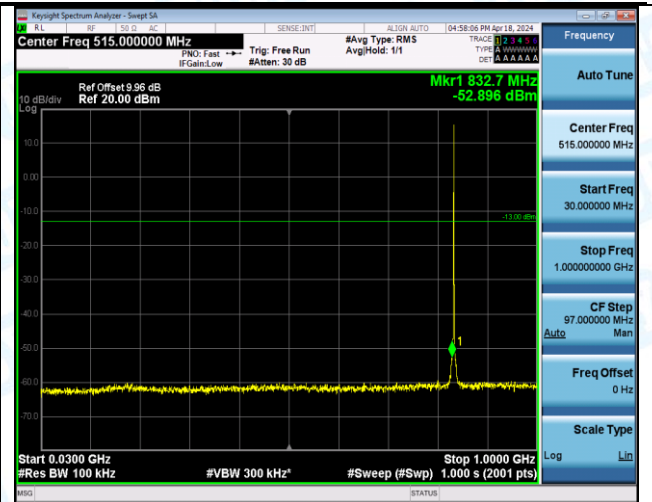

Band5_1.4MHz_16QAM_20525_1RB#5_1000~3000_1000~3000

Band5_1.4MHz_16QAM_20525_1RB#5_3000~10000_3000~10000

Band5_1.4MHz_16QAM_20525_6RB#0_0.009~0.15_0.009~0.15

Band5_1.4MHz_16QAM_20525_6RB#0_0.15~30_0.15~30