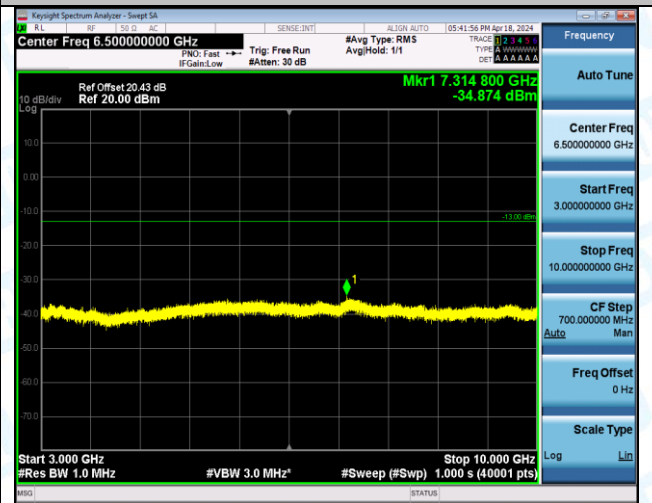

Band5_3MHz_QPSK_20415_1RB#14_0.15~30_0.15~30

Band5_3MHz_QPSK_20415_1RB#14_30~1000_30~1000

Band5_3MHz_QPSK_20415_1RB#14_1000~3000_1000~3000

Band5_3MHz_QPSK_20415_1RB#14_3000~10000_3000~10000

Band5_3MHz_QPSK_20415_15RB#0_0.009~0.15_0.009~0.15