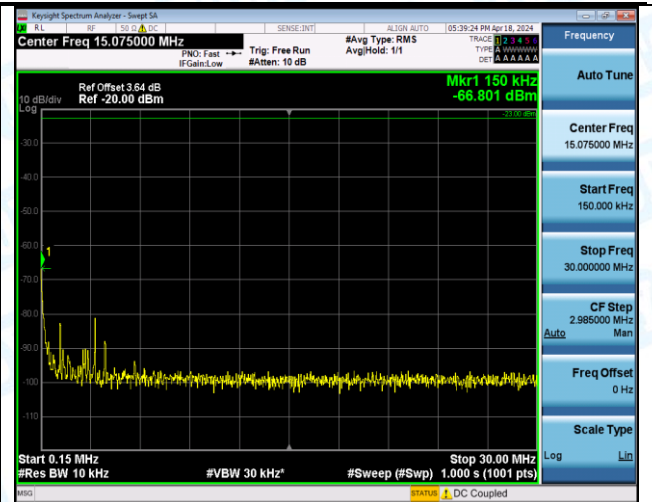

Band5_3MHz_QPSK_20415_1RB#0_0.15~30_0.15~30

Band5_3MHz_QPSK_20415_1RB#0_1000~3000_1000~3000