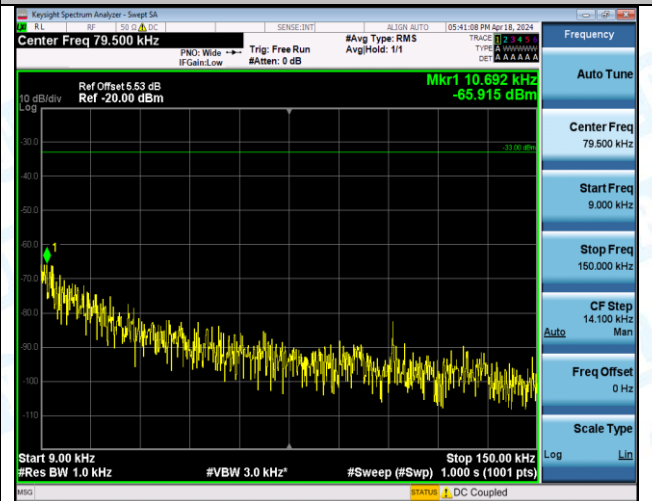

Band5_3MHz_QPSK_20415_1RB#14_0.009~0.15_0.009~0.15

Band5_3MHz_QPSK_20415_1RB#14_30~1000_30~1000