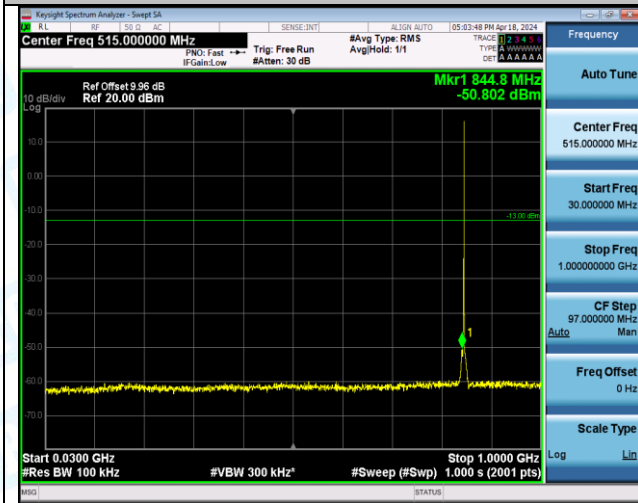

Band5_1.4MHz_16QAM_20643_1RB#5_30~1000_30~1000

Band5_1.4MHz_16QAM_20643_1RB#5_3000~10000_3000~10000