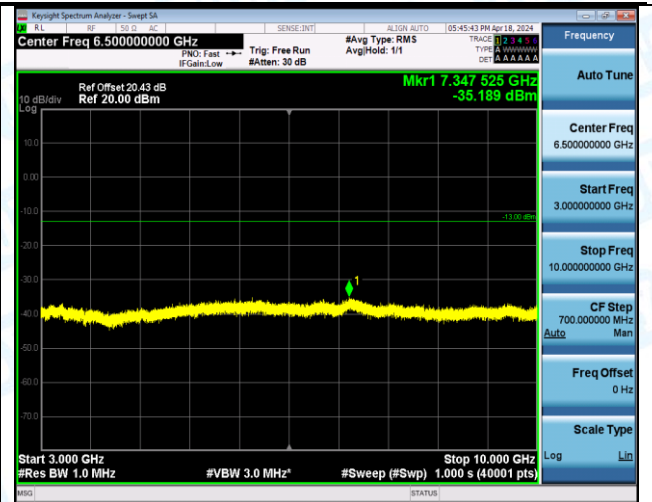

Band5_3MHz_QPSK_20525_1RB#0_0.15~30_0.15~30

Band5_3MHz_QPSK_20525_1RB#0_30~1000_30~1000

Band5_3MHz_QPSK_20525_1RB#0_1000~3000_1000~3000

Band5_3MHz_QPSK_20525_1RB#0_3000~10000_3000~10000

Band5_3MHz_QPSK_20525_1RB#14_0.009-0.15_0.009-0.15