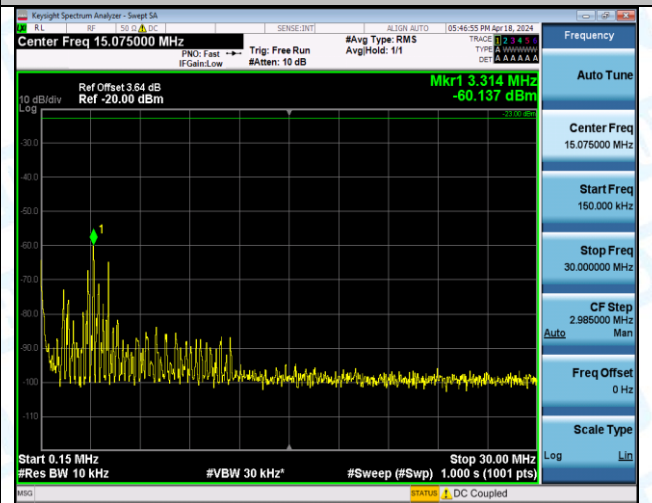

Band5_3MHz_QPSK_20525_1RB#14_0.15-30_0.15-30

Band5_3MHz_QPSK_20525_1RB#14_1000-3000_1000-3000