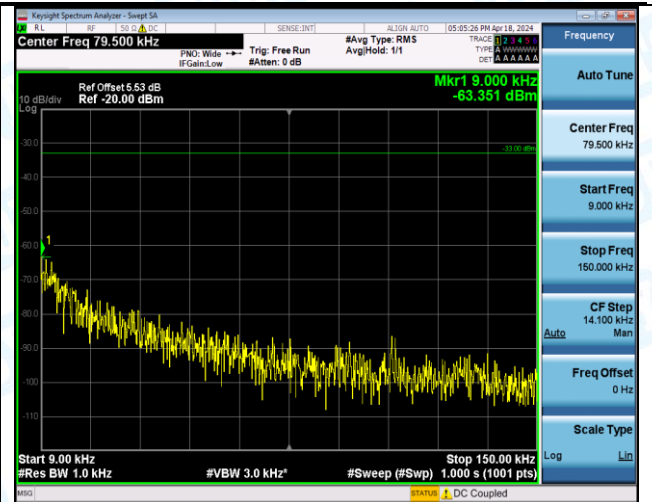

Band5_1.4MHz_16QAM_20643_6RB#0_0.009~0.15_0.009~0.15

Band5_1.4MHz_16QAM_20643_6RB#0_30~1000_30~1000