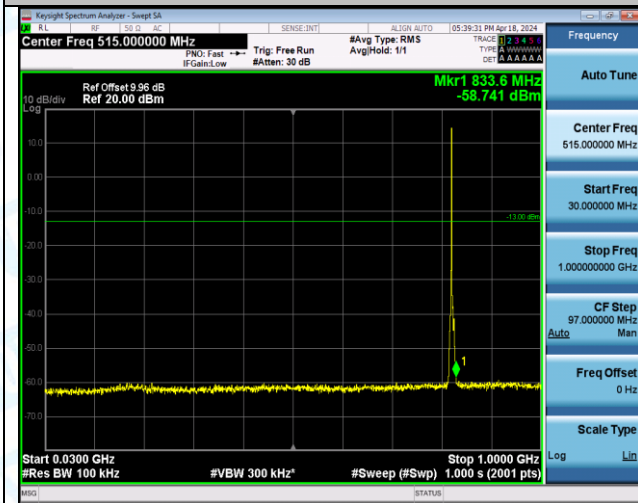

Band5_3MHz_QPSK_20415_1RB#0_30~1000_30~1000

Band5_3MHz_QPSK_20415_1RB#0_3000~10000_3000~10000