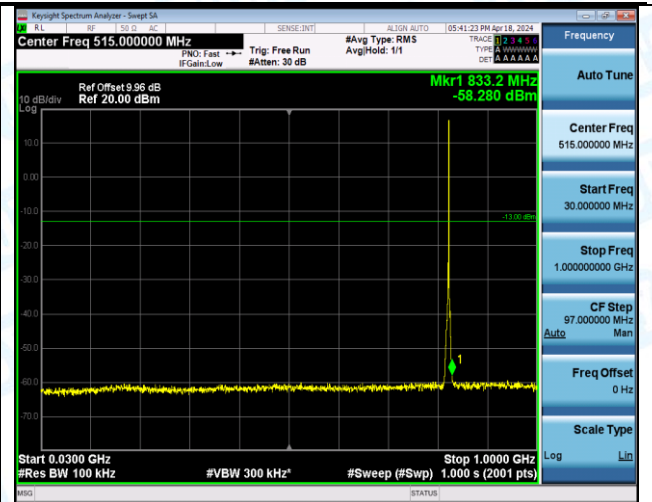

Band5_3MHz_QPSK_20415_1RB#14_30~1000_30~1000

Band5_3MHz_QPSK_20415_1RB#14_3000~10000_3000~10000