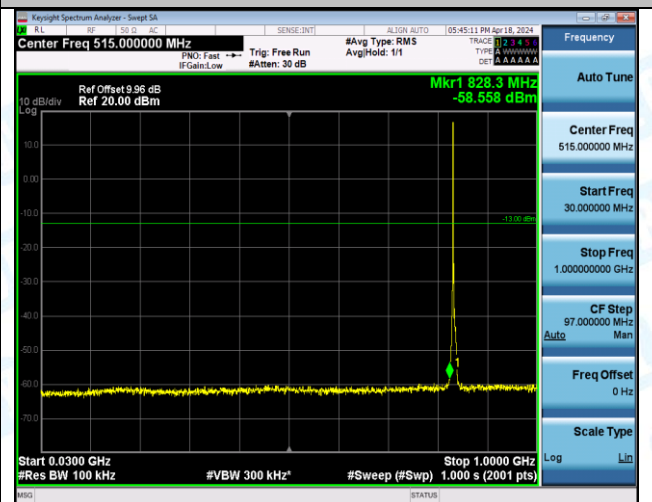

Band5_3MHz_QPSK_20525_1RB#0_30~1000_30~1000

Band5_3MHz_QPSK_20525_1RB#0_3000~10000_3000~10000