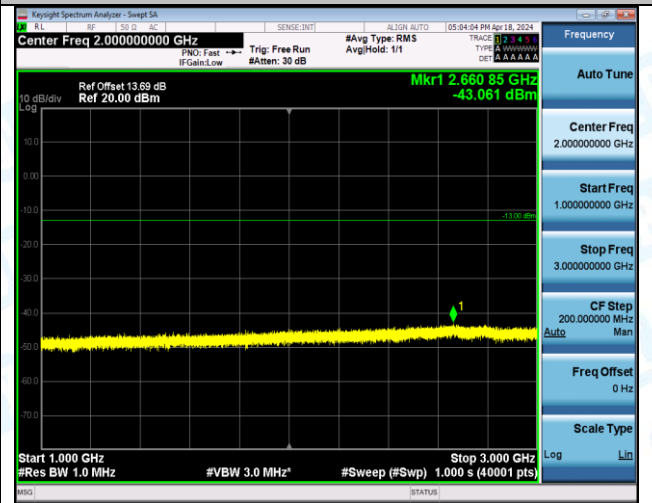

Band5_1.4MHz_16QAM_20643_1RB#5_1000~3000_1000~3000

Band5_1.4MHz_16QAM_20643_6RB#0_0.009~0.15_0.009~0.15