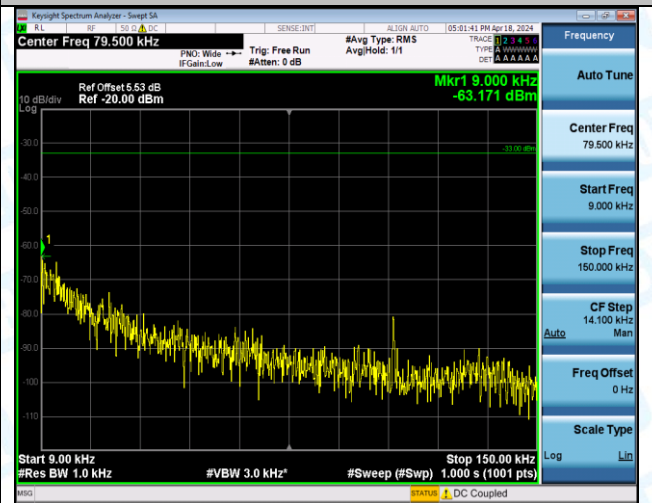

Band5_1.4MHz_16QAM_20643_1RB#0_0.009~0.15_0.009~0.15

Band5_1.4MHz_16QAM_20643_1RB#0_30~1000_30~1000