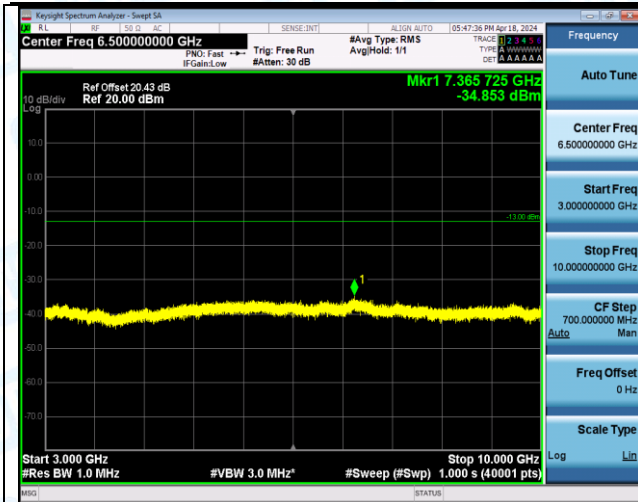

Band5_3MHz_QPSK_20525_1RB#14_0.15-30_0.15-30

Band5_3MHz_QPSK_20525_1RB#14_30-1000_30-1000

Band5_3MHz_QPSK_20525_1RB#14_1000-3000_1000-3000

Band5_3MHz_QPSK_20525_1RB#14_3000-10000_3000-10000

Band5_3MHz_QPSK_20525_15RB#0_0.009-0.15_0.009-0.15