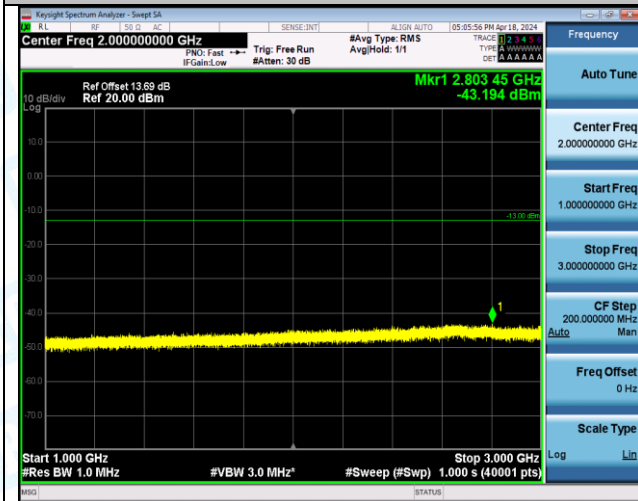

Band5_1.4MHz_16QAM_20643_6RB#0_0.15~30_0.15~30

Band5_1.4MHz_16QAM_20643_6RB#0_30~1000_30~1000

Band5_1.4MHz_16QAM_20643_6RB#0_1000~3000_1000~3000

Band5_1.4MHz_16QAM_20643_6RB#0_3000~10000_3000~10000

Band5_3MHz_QPSK_20415_1RB#0_0.009~0.15_0.009~0.15