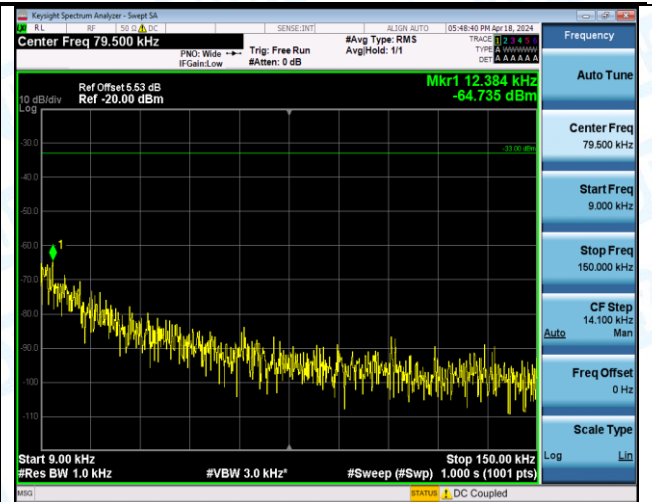

Band5_3MHz_QPSK_20525_15RB#0_0.009-0.15_0.009-0.15

Band5_3MHz_QPSK_20525_15RB#0_30~1000_30~1000