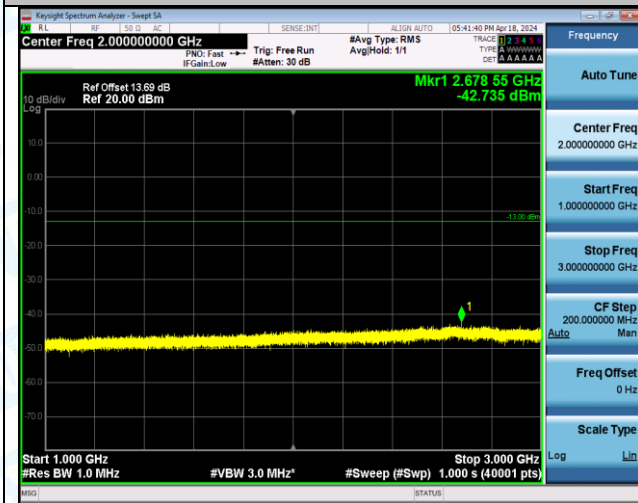

Band5_3MHz_QPSK_20415_1RB#14_0.15~30_0.15~30

Band5_3MHz_QPSK_20415_1RB#14_30~1000_30~1000

Band5_3MHz_QPSK_20415_1RB#14_1000~3000_1000~3000

Band5_3MHz_QPSK_20415_1RB#14_3000~10000_3000~10000

Band5_3MHz_QPSK_20415_15RB#0_0.009~0.15_0.009~0.15