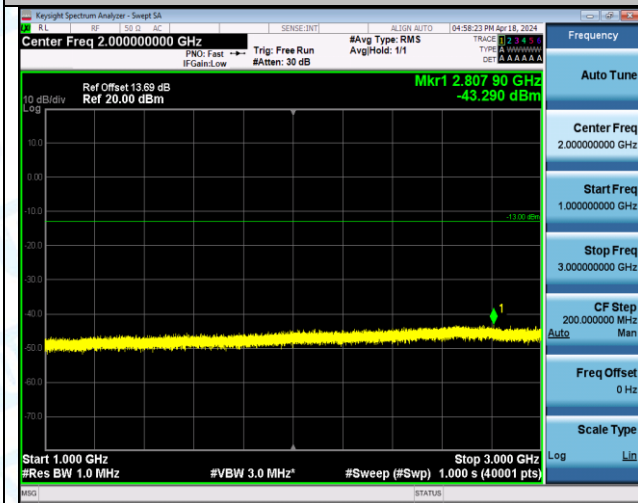

Band5_1.4MHz_16QAM_20525_1RB#5_1000~3000_1000~3000

Band5_1.4MHz_16QAM_20525_1RB#5_3000~10000_3000~10000

Band5_1.4MHz_16QAM_20525_6RB#0_0.009~0.15_0.009~0.15

Band5_1.4MHz_16QAM_20525_6RB#0_0.15~30_0.15~30