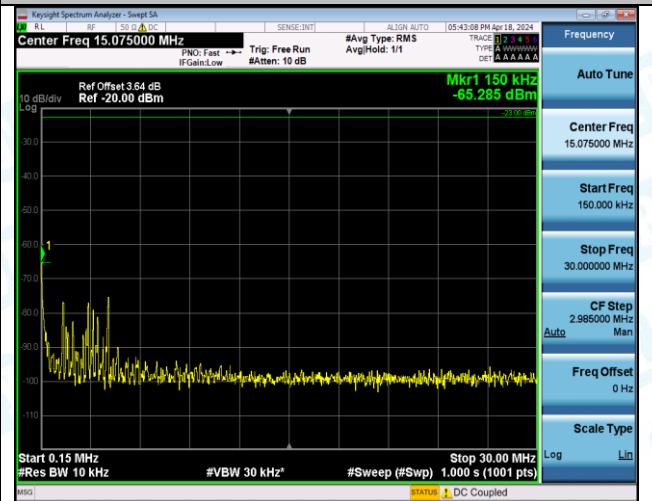

Band5_3MHz_QPSK_20415_15RB#0_0.15~30_0.15~30

Band5_3MHz_QPSK_20415_15RB#0_1000~3000_1000~3000