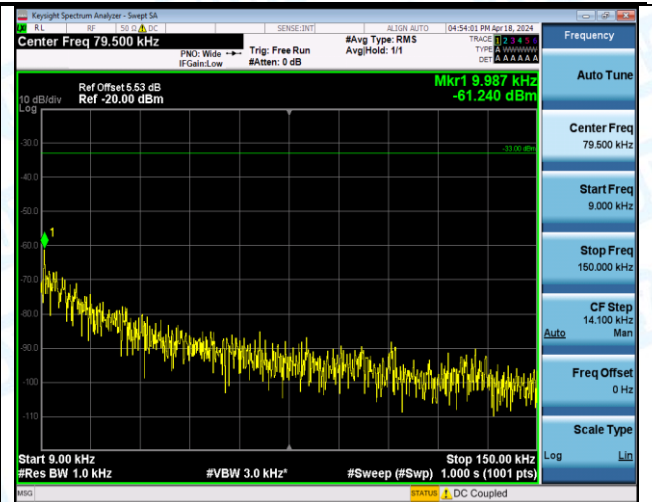

Band5_1.4MHz_16QAM_20407_6RB#0_0.009~0.15_0.009~0.15

Band5_1.4MHz_16QAM_20407_6RB#0_30~1000_30~1000