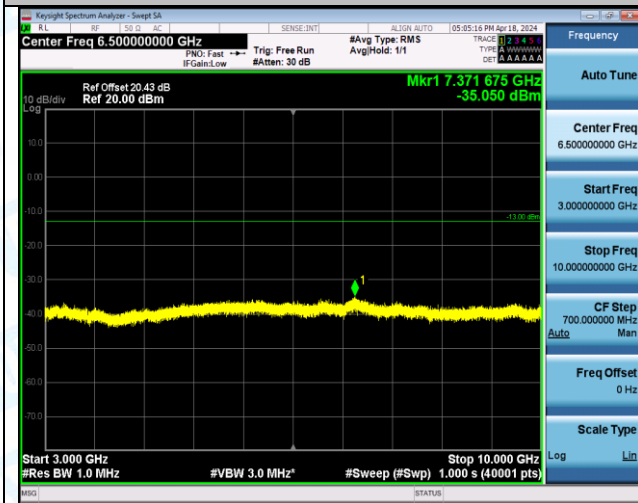

Band5_1.4MHz_QPSK_20643_6RB#0_3000~10000_3000~10000

Band5_1.4MHz_16QAM_20407_1RB#0_0.15~30_0.15~30