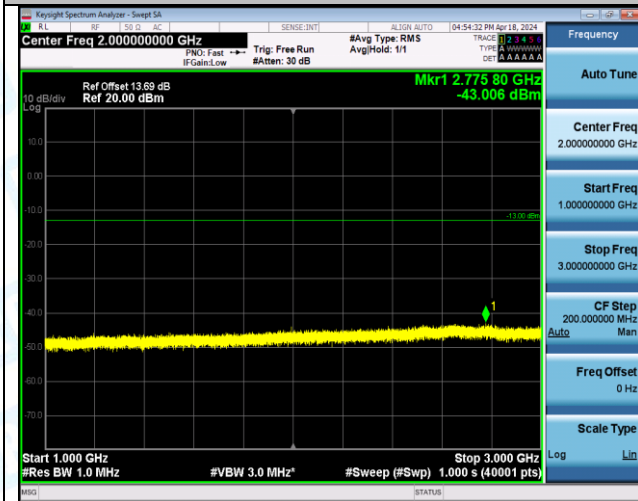

Band5_1.4MHz_16QAM_20407_6RB#0_1000~3000_1000~3000

Band5_1.4MHz_16QAM_20525_1RB#0_0.009~0.15_0.009~0.15