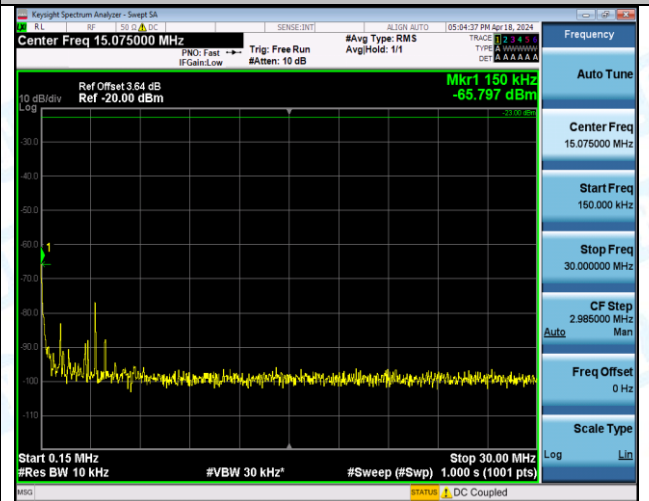

Band5_1.4MHz_QPSK_20643_1RB#5_3000-10000_3000-10000

Band5_1.4MHz_QPSK_20643_6RB#0_0.009-0.15_0.009-0.15

Band5_1.4MHz_QPSK_20643_6RB#0_0.15-30_0.15-30

Band5_1.4MHz_QPSK_20643_6RB#0_30-1000_30-1000

Band5_1.4MHz_QPSK_20643_6RB#0_1000-3000_1000-3000