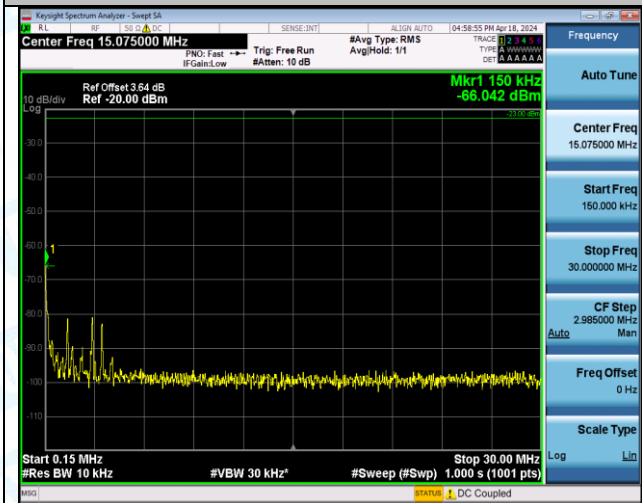

Band5_1.4MHz_QPSK_20525_1RB#5_3000-10000_3000-10000

Band5_1.4MHz_QPSK_20525_6RB#0_0.009-0.15_0.009-0.15

Band5_1.4MHz_QPSK_20525_6RB#0_0.15~30_0.15~30

Band5_1.4MHz_QPSK_20525_6RB#0_30~1000_30~1000

Band5_1.4MHz_QPSK_20525_6RB#0_1000~3000_1000~3000