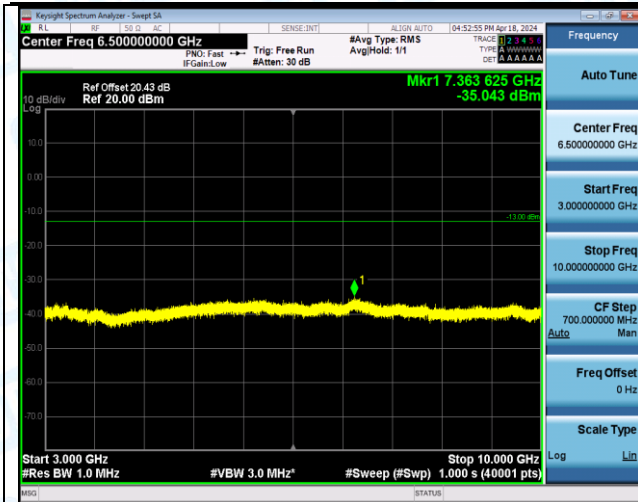

Band5_1.4MHz_16QAM_20407_1RB#5_3000~10000_3000~10000

Band5_1.4MHz_16QAM_20407_6RB#0_0.15~30_0.15~30