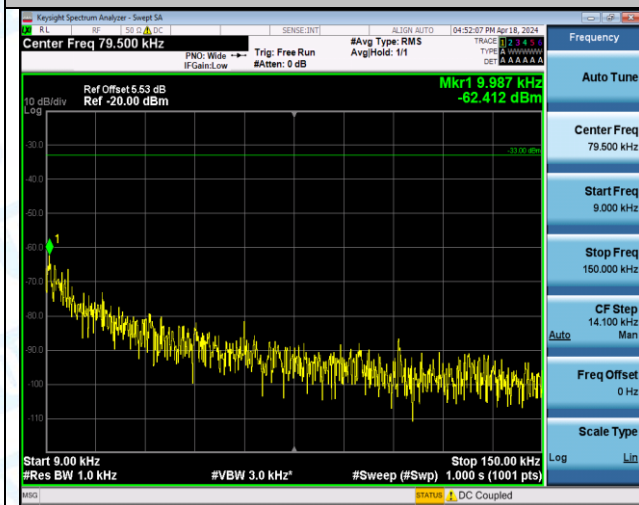

Band5_1.4MHz_16QAM_20407_1RB#5_0.009~0.15_0.009~0.15

Band5_1.4MHz_16QAM_20407_1RB#5_30~1000_30~1000