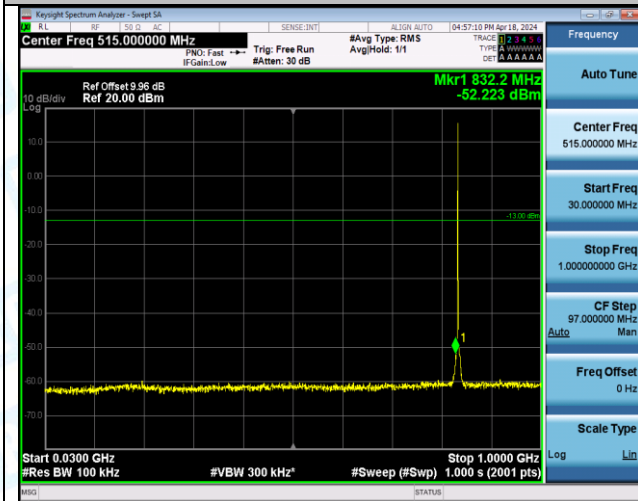

Band5_1.4MHz_QPSK_20525_1RB#0_3000~10000_3000~10000

Band5_1.4MHz_QPSK_20525_1RB#5_0.009-0.15_0.009-0.15

Band5_1.4MHz_QPSK_20525_1RB#5_0.15-30_0.15-30

Band5_1.4MHz_QPSK_20525_1RB#5_30-1000_30-1000

Band5_1.4MHz_QPSK_20525_1RB#5_1000-3000_1000-3000