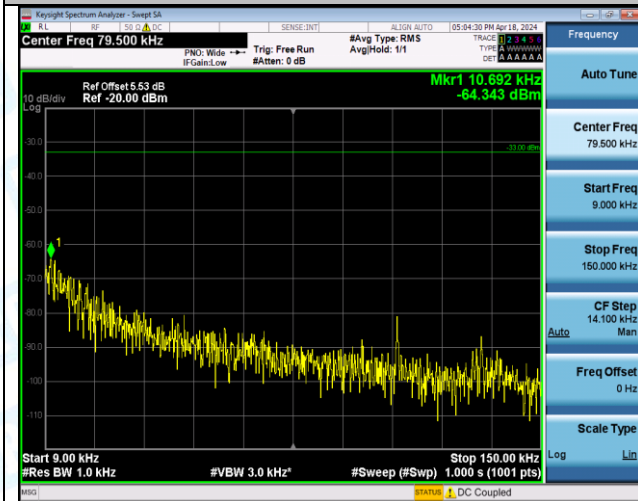

Band5_1.4MHz_QPSK_20643_6RB#0_0.009-0.15_0.009-0.15

Band5_1.4MHz_QPSK_20643_6RB#0_30-1000_30-1000