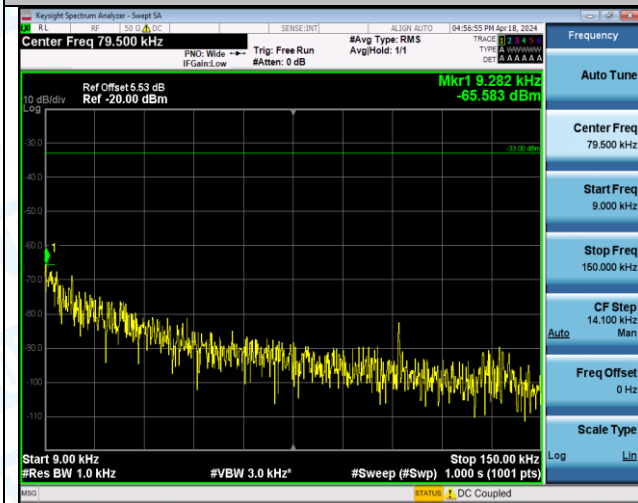

Band5_1.4MHz_QPSK_20525_1RB#5_0.009-0.15_0.009-0.15

Band5_1.4MHz_QPSK_20525_1RB#5_30-1000_30-1000