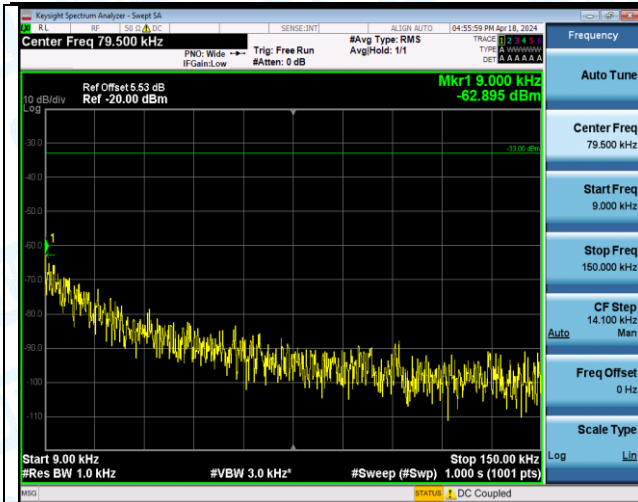

Band5_1.4MHz_16QAM_20525_1RB#0_0.009~0.15_0.009~0.15

Band5_1.4MHz_16QAM_20525_1RB#0_30~1000_30~1000