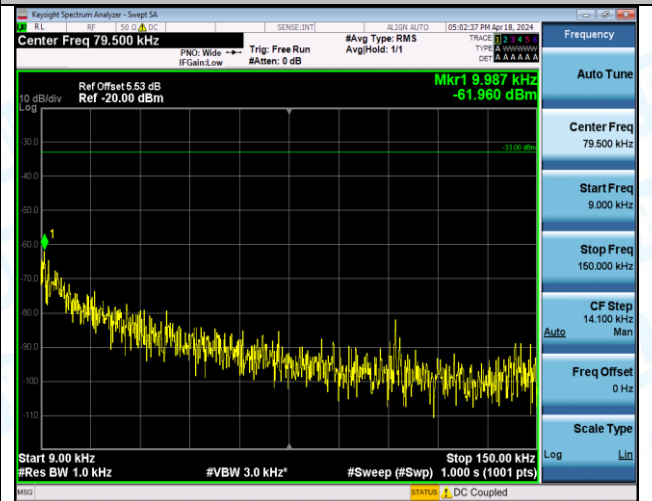

Band5_1.4MHz_QPSK_20643_1RB#5_0.009~0.15_0.009~0.15

Band5_1.4MHz_QPSK_20643_1RB#5_30~1000_30~1000