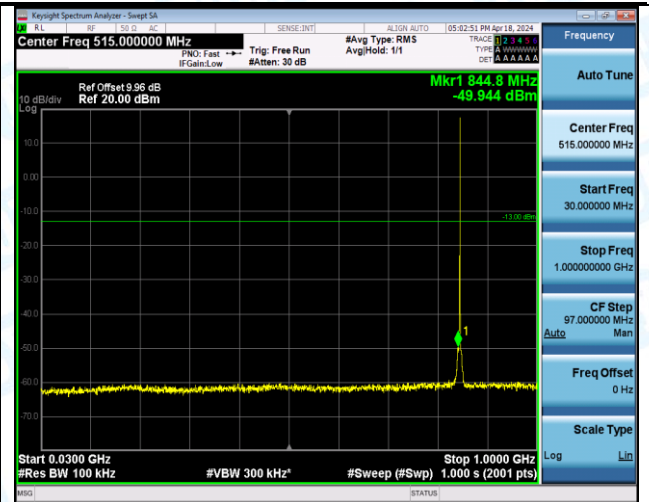

Band5_1.4MHz_QPSK_20643_1RB#0_3000~10000_3000~10000

Band5_1.4MHz_QPSK_20643_1RB#5_0.009~0.15_0.009~0.15

Band5_1.4MHz_QPSK_20643_1RB#5_0.15~30_0.15~30

Band5_1.4MHz_QPSK_20643_1RB#5_30~1000_30~1000

Band5_1.4MHz_QPSK_20643_1RB#5_1000-3000_1000-3000