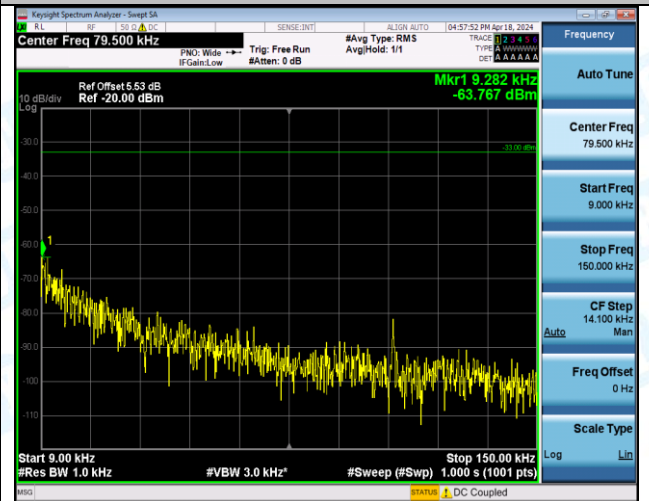

Band5_1.4MHz_16QAM_20525_1RB#5_0.009~0.15_0.009~0.15

Band5_1.4MHz_16QAM_20525_1RB#5_30~1000_30~1000