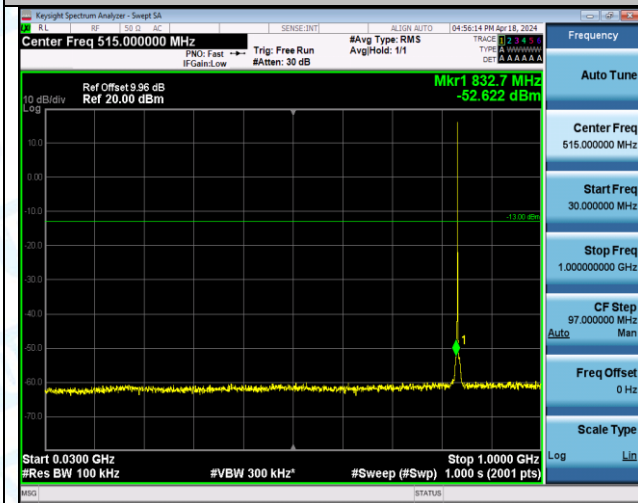

Band5_1.4MHz_16QAM_20407_6RB#0_3000~10000_3000~10000

Band5_1.4MHz_16QAM_20525_1RB#0_0.009~0.15_0.009~0.15

Band5_1.4MHz_16QAM_20525_1RB#0_0.15~30_0.15~30

Band5_1.4MHz_16QAM_20525_1RB#0_30~1000_30~1000

Band5_1.4MHz_16QAM_20525_1RB#0_1000~3000_1000~3000