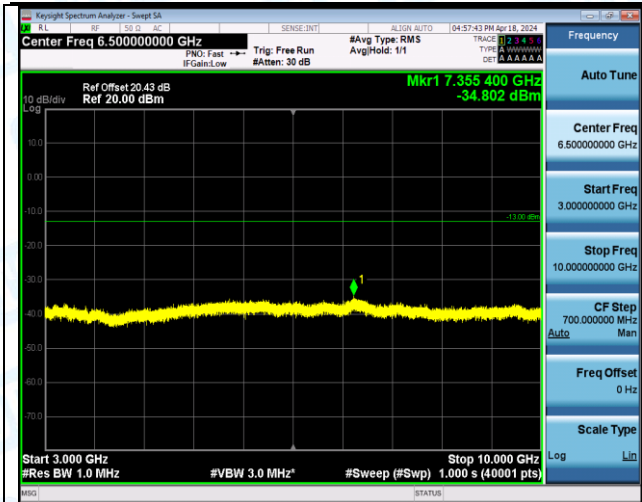

Band5_1.4MHz_QPSK_20525_1RB#5_3000-10000_3000-10000

Band5_1.4MHz_QPSK_20525_6RB#0_0.15~30_0.15~30