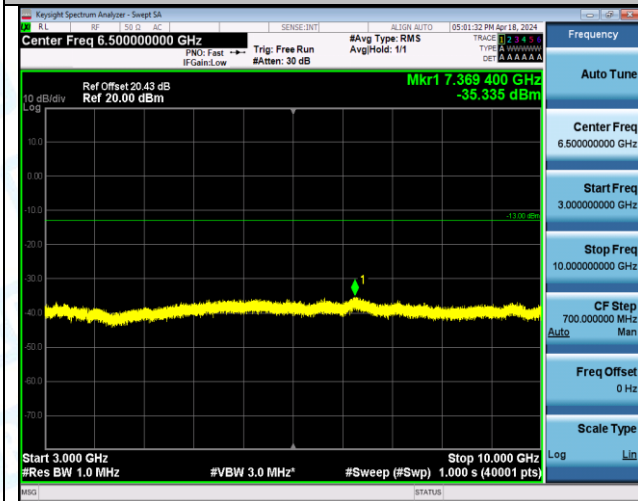

Band5_1.4MHz_QPSK_20643_1RB#0_3000~10000_3000~10000

Band5_1.4MHz_QPSK_20643_1RB#5_0.15~30_0.15~30