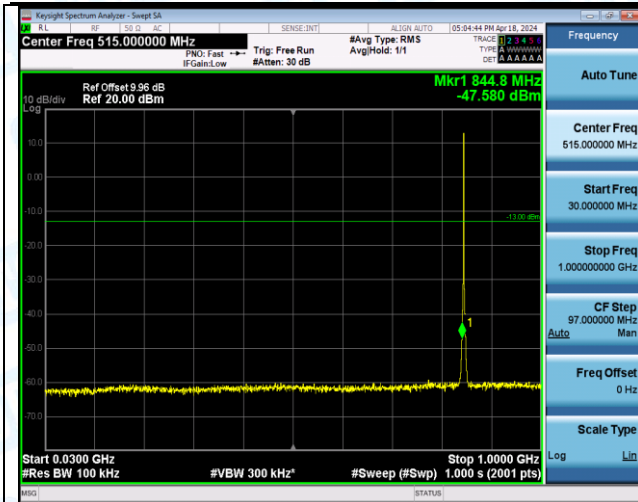

Band5_1.4MHz_QPSK_20643_1RB#5_3000-10000_3000-10000

Band5_1.4MHz_QPSK_20643_6RB#0_0.009-0.15_0.009-0.15

Band5_1.4MHz_QPSK_20643_6RB#0_0.15-30_0.15-30

Band5_1.4MHz_QPSK_20643_6RB#0_30-1000_30-1000

Band5_1.4MHz_QPSK_20643_6RB#0_1000-3000_1000-3000