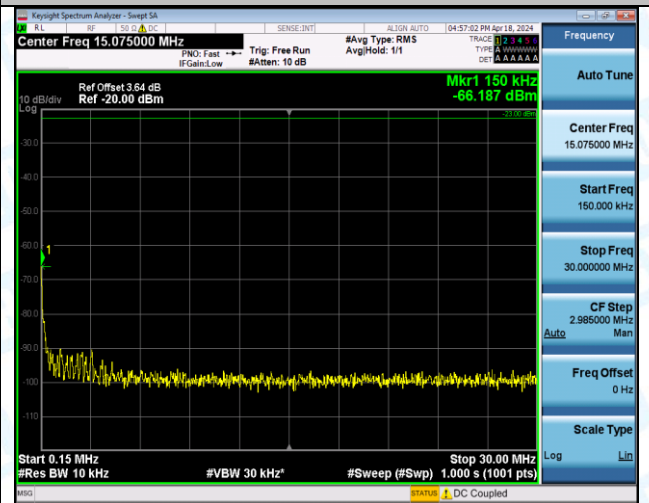

Band5_1.4MHz_QPSK_20525_1RB#0_3000~10000_3000~10000

Band5_1.4MHz_QPSK_20525_1RB#5_0.009-0.15_0.009-0.15

Band5_1.4MHz_QPSK_20525_1RB#5_0.15-30_0.15-30

Band5_1.4MHz_QPSK_20525_1RB#5_30-1000_30-1000

Band5_1.4MHz_QPSK_20525_1RB#5_1000-3000_1000-3000