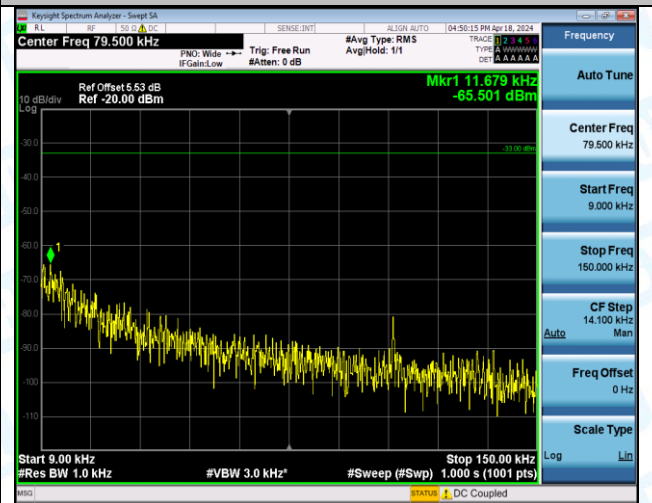

Band5_1.4MHz_16QAM_20407_1RB#0_0.009~0.15_0.009~0.15

Band5_1.4MHz_16QAM_20407_1RB#0_30~1000_30~1000