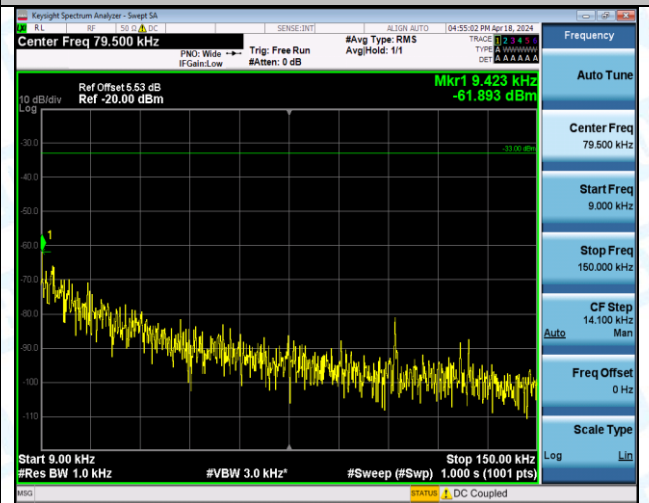

Band5_1.4MHz_QPSK_20407_6RB#0_3000~10000_3000~10000

Band5_1.4MHz_QPSK_20525_1RB#0_0.009~0.15_0.009~0.15

Band5_1.4MHz_QPSK_20525_1RB#0_0.15~30_0.15~30

Band5_1.4MHz_QPSK_20525_1RB#0_30~1000_30~1000

Band5_1.4MHz_QPSK_20525_1RB#0_1000~3000_1000~3000