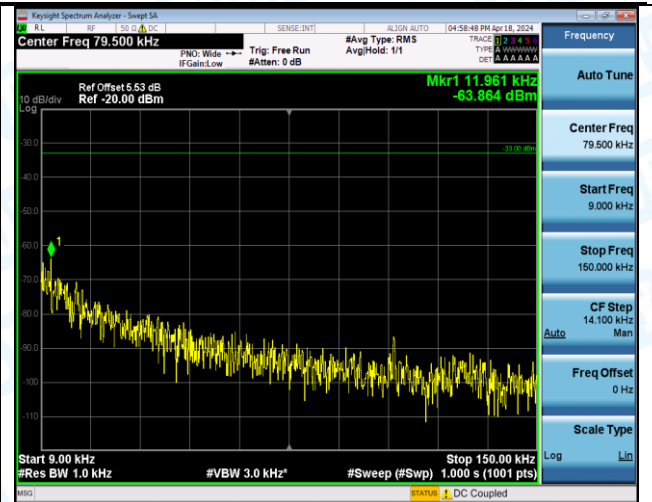

Band5_1.4MHz_QPSK_20525_6RB#0_0.009-0.15_0.009-0.15

Band5_1.4MHz_QPSK_20525_6RB#0_30~1000_30~1000