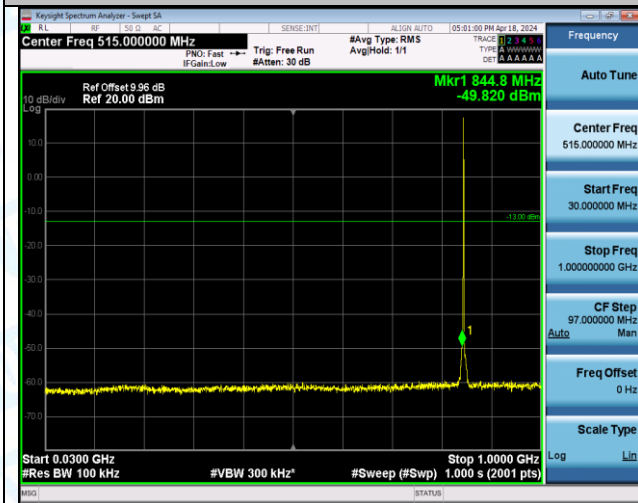

Band5_1.4MHz_QPSK_20525_6RB#0_3000~10000_3000~10000

Band5_1.4MHz_QPSK_20643_1RB#0_0.009~0.15_0.009~0.15

Band5_1.4MHz_QPSK_20643_1RB#0_0.15~30_0.15~30

Band5_1.4MHz_QPSK_20643_1RB#0_30~1000_30~1000

Band5_1.4MHz_QPSK_20643_1RB#0_1000~3000_1000~3000