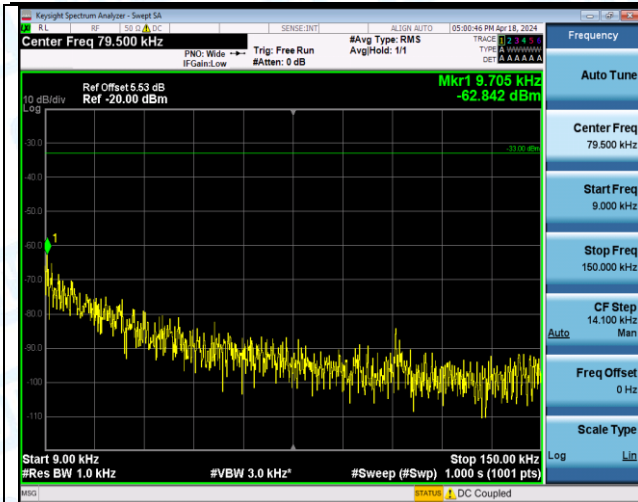

Band5_1.4MHz_QPSK_20643_1RB#0_0.009~0.15_0.009~0.15

Band5_1.4MHz_QPSK_20643_1RB#0_30~1000_30~1000