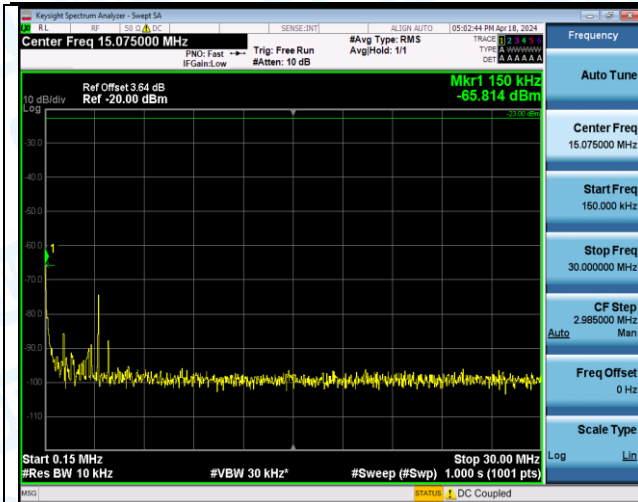

Band5_1.4MHz_QPSK_20643_1RB#0_3000~10000_3000~10000

Band5_1.4MHz_QPSK_20643_1RB#5_0.009~0.15_0.009~0.15

Band5_1.4MHz_QPSK_20643_1RB#5_0.15~30_0.15~30

Band5_1.4MHz_QPSK_20643_1RB#5_30~1000_30~1000

Band5_1.4MHz_QPSK_20643_1RB#5_1000-3000_1000-3000