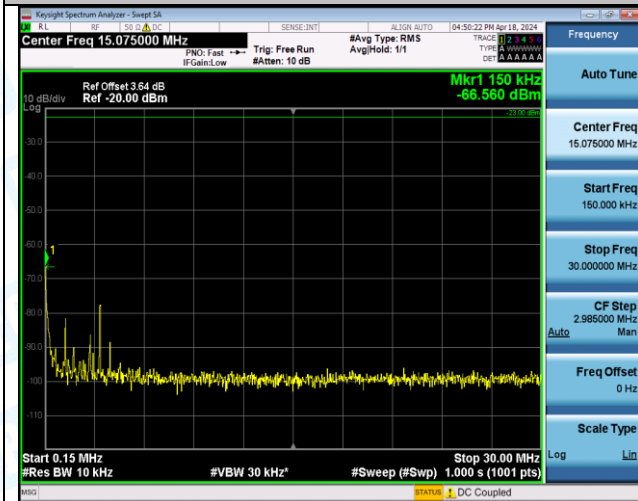

Band5_1.4MHz_QPSK_20643_6RB#0_3000~10000_3000~10000

Band5_1.4MHz_16QAM_20407_1RB#0_0.009~0.15_0.009~0.15

Band5_1.4MHz_16QAM_20407_1RB#0_0.15~30_0.15~30

Band5_1.4MHz_16QAM_20407_1RB#0_30~1000_30~1000

Band5_1.4MHz_16QAM_20407_1RB#0_1000~3000_1000~3000