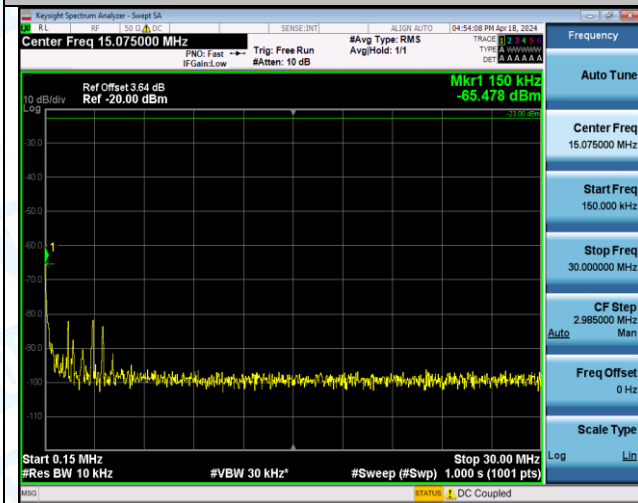

Band5_1.4MHz_16QAM_20407_1RB#5_3000~10000_3000~10000

Band5_1.4MHz_16QAM_20407_6RB#0_0.009~0.15_0.009~0.15

Band5_1.4MHz_16QAM_20407_6RB#0_0.15~30_0.15~30

Band5_1.4MHz_16QAM_20407_6RB#0_30~1000_30~1000

Band5_1.4MHz_16QAM_20407_6RB#0_1000~3000_1000~3000