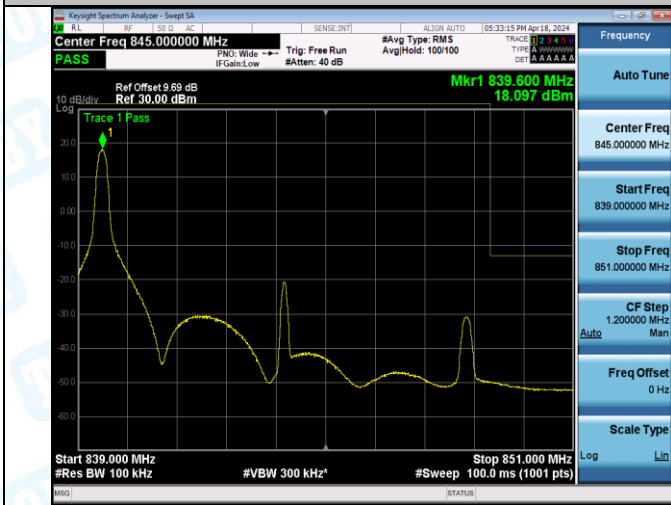

Band5_10MHz_16QAM_20450_1RB#49

Band5_10MHz_16QAM_20600_1RB#0

Band5_10MHz_16QAM_20600_1RB#49

5: Conducted Spurious Emission

Test Result

Band	Bandwidth	Modulation	Channel	RB Configuration	Frequency Range	Frequency	Value(dBm)	Limit (dBm)	Verdict
Band5	1.4MHz	QPSK	20407	1RB#0	0.009~0.15	0.01	-63.68	-33.0	PASS
Band5	1.4MHz	QPSK	20407	1RB#0	0.15~30	0.15	-66.08	-23.0	PASS
Band5	1.4MHz	QPSK	20407	1RB#0	30~1000	828.31	-51.35	-13.0	PASS
Band5	1.4MHz	QPSK	20407	1RB#0	1000~3000	2672.30	-42.90	-13.0	PASS
Band5	1.4MHz	QPSK	20407	1RB#0	3000~10000	7312.18	-35.24	-13.0	PASS
Band5	1.4MHz	QPSK	20407	1RB#5	0.009~0.15	0.01	-63.82	-33.0	PASS
Band5	1.4MHz	QPSK	20407	1RB#5	0.15~30	0.15	-64.17	-23.0	PASS
Band5	1.4MHz	QPSK	20407	1RB#5	30~1000	828.80	-51.71	-13.0	PASS
Band5	1.4MHz	QPSK	20407	1RB#5	1000~3000	2617.25	-43.08	-13.0	PASS
Band5	1.4MHz	QPSK	20407	1RB#5	3000~10000	7362.75	-35.14	-13.0	PASS
Band5	1.4MHz	QPSK	20407	6RB#0	0.009~0.15	0.01	-64.80	-33.0	PASS
Band5	1.4MHz	QPSK	20407	6RB#0	0.15~30	0.15	-65.92	-23.0	PASS
Band5	1.4MHz	QPSK	20407	6RB#0	30~1000	828.31	-48.24	-13.0	PASS
Band5	1.4MHz	QPSK	20407	6RB#0	1000~3000	2669.25	-42.91	-13.0	PASS
Band5	1.4MHz	QPSK	20407	6RB#0	3000~10000	7469.33	-35.02	-13.0	PASS
Band5	1.4MHz	QPSK	20525	1RB#0	0.009~0.15	0.01	-61.89	-33.0	PASS
Band5	1.4MHz	QPSK	20525	1RB#0	0.15~30	0.15	-66.70	-23.0	PASS
Band5	1.4MHz	QPSK	20525	1RB#0	30~1000	832.68	-52.08	-13.0	PASS
Band5	1.4MHz	QPSK	20525	1RB#0	1000~3000	2653.10	-42.98	-13.0	PASS
Band5	1.4MHz	QPSK	20525	1RB#0	3000~10000	7397.75	-35.37	-13.0	PASS
Band5	1.4MHz	QPSK	20525	1RB#5	0.009~0.15	0.01	-65.58	-33.0	PASS
Band5	1.4MHz	QPSK	20525	1RB#5	0.15~30	0.15	-66.19	-23.0	PASS
Band5	1.4MHz	QPSK	20525	1RB#5	30~1000	832.19	-52.22	-13.0	PASS
Band5	1.4MHz	QPSK	20525	1RB#5	1000~3000	2630.95	-42.77	-13.0	PASS
Band5	1.4MHz	QPSK	20525	1RB#5	3000~10000	7355.40	-34.80	-13.0	PASS
Band5	1.4MHz	QPSK	20525	6RB#0	0.009~0.15	0.01	-63.86	-33.0	PASS
Band5	1.4MHz	QPSK	20525	6RB#0	0.15~30	0.15	-66.04	-23.0	PASS
Band5	1.4MHz	QPSK	20525	6RB#0	30~1000	840.44	-50.06	-13.0	PASS
Band5	1.4MHz	QPSK	20525	6RB#0	1000~3000	2619.95	-42.99	-13.0	PASS
Band5	1.4MHz	QPSK	20525	6RB#0	3000~10000	7404.75	-35.15	-13.0	PASS
Band5	1.4MHz	QPSK	20643	1RB#0	0.009~0.15	0.01	-62.84	-33.0	PASS
Band5	1.4MHz	QPSK	20643	1RB#0	0.15~30	0.15	-67.53	-23.0	PASS
Band5	1.4MHz	QPSK	20643	1RB#0	30~1000	844.80	-49.82	-13.0	PASS
Band5	1.4MHz	QPSK	20643	1RB#0	1000~3000	2655.10	-43.21	-13.0	PASS
Band5	1.4MHz	QPSK	20643	1RB#0	3000~10000	7369.40	-35.34	-13.0	PASS
Band5	1.4MHz	QPSK	20643	1RB#5	0.009~0.15	0.01	-61.96	-33.0	PASS
Band5	1.4MHz	QPSK	20643	1RB#5	0.15~30	0.15	-65.81	-23.0	PASS
Band5	1.4MHz	QPSK	20643	1RB#5	30~1000	844.80	-49.94	-13.0	PASS
Band5	1.4MHz	QPSK	20643	1RB#5	1000~3000	2638.75	-42.78	-13.0	PASS
Band5	1.4MHz	QPSK	20643	1RB#5	3000~10000	7348.93	-34.58	-13.0	PASS
Band5	1.4MHz	QPSK	20643	6RB#0	0.009~0.15	0.01	-64.34	-33.0	PASS
Band5	1.4MHz	QPSK	20643	6RB#0	0.15~30	0.15	-65.80	-23.0	PASS
Band5	1.4MHz	QPSK	20643	6RB#0	30~1000	844.80	-47.58	-13.0	PASS
Band5	1.4MHz	QPSK	20643	6RB#0	1000~3000	2659.20	-43.08	-13.0	PASS
Band5	1.4MHz	QPSK	20643	6RB#0	3000~10000	7371.68	-35.05	-13.0	PASS
Band5	1.4MHz	16QAM	20407	1RB#0	0.009~0.15	0.01	-65.50	-33.0	PASS
Band5	1.4MHz	16QAM	20407	1RB#0	0.15~30	0.15	-66.56	-23.0	PASS
Band5	1.4MHz	16QAM	20407	1RB#0	30~1000	828.31	-51.62	-13.0	PASS
Band5	1.4MHz	16QAM	20407	1RB#0	1000~3000	2644.60	-42.98	-13.0	PASS
Band5	1.4MHz	16QAM	20407	1RB#0	3000~10000	7279.80	-35.37	-13.0	PASS
Band5	1.4MHz	16QAM	20407	1RB#5	0.009~0.15	0.01	-62.41	-33.0	PASS
Band5	1.4MHz	16QAM	20407	1RB#5	0.15~30	0.15	-66.69	-23.0	PASS
Band5	1.4MHz	16QAM	20407	1RB#5	30~1000	828.31	-51.94	-13.0	PASS
Band5	1.4MHz	16QAM	20407	1RB#5	1000~3000	2532.20	-43.19	-13.0	PASS
Band5	1.4MHz	16QAM	20407	1RB#5	3000~10000	7363.63	-35.04	-13.0	PASS
Band5	1.4MHz	16QAM	20407	6RB#0	0.009~0.15	0.01	-61.24	-33.0	PASS
Band5	1.4MHz	16QAM	20407	6RB#0	0.15~30	0.15	-65.48	-23.0	PASS
Band5	1.4MHz	16QAM	20407	6RB#0	30~1000	828.31	-48.10	-13.0	PASS
Band5	1.4MHz	16QAM	20407	6RB#0	1000~3000	2775.80	-43.01	-13.0	PASS
Band5	1.4MHz	16QAM	20407	6RB#0	3000~10000	7360.83	-35.35	-13.0	PASS