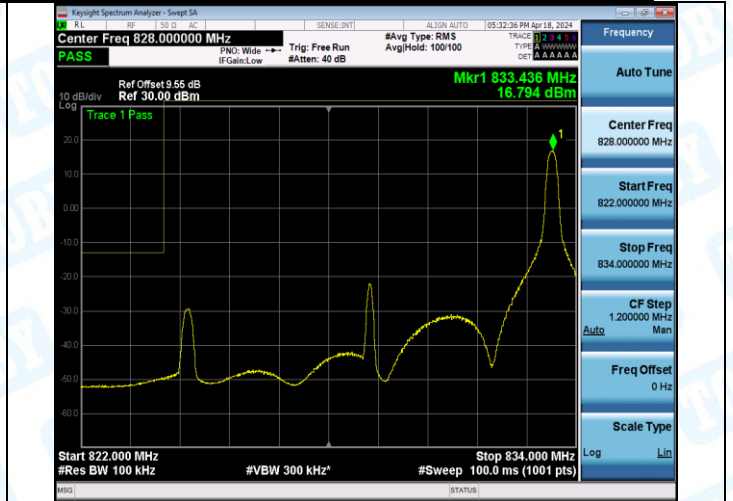

Band5_10MHz_16QAM_20450_1RB#49

Band5_10MHz_16QAM_20600_1RB#0

Band5_10MHz_16QAM_20600_1RB#49

5: Conducted Spurious Emission

Test Result

Band	Bandwidth	Modulation	Channel	RB Configuration	Frequency Range	Frequency	Value(dBm)	Limit (dBm)	Verdict
Band5	1.4MHz	QPSK	20407	1RB#0	0.009~0.15	0.01	-63.68	-33.0	PASS
Band5	1.4MHz	QPSK	20407	1RB#0	0.15~30	0.15	-66.08	-23.0	PASS
Band5	1.4MHz	QPSK	20407	1RB#0	30~1000	828.31	-51.35	-13.0	PASS
Band5	1.4MHz	QPSK	20407	1RB#0	1000~3000	2672.30	-42.90	-13.0	PASS
Band5	1.4MHz	QPSK	20407	1RB#0	3000~10000	7312.18	-35.24	-13.0	PASS
Band5	1.4MHz	QPSK	20407	1RB#5	0.009~0.15	0.01	-63.82	-33.0	PASS
Band5	1.4MHz	QPSK	20407	1RB#5	0.15~30	0.15	-64.17	-23.0	PASS
Band5	1.4MHz	QPSK	20407	1RB#5	30~1000	828.80	-51.71	-13.0	PASS
Band5	1.4MHz	QPSK	20407	1RB#5	1000~3000	2617.25	-43.08	-13.0	PASS
Band5	1.4MHz	QPSK	20407	1RB#5	3000~10000	7362.75	-35.14	-13.0	PASS
Band5	1.4MHz	QPSK	20407	6RB#0	0.009~0.15	0.01	-64.80	-33.0	PASS
Band5	1.4MHz	QPSK	20407	6RB#0	0.15~30	0.15	-65.92	-23.0	PASS
Band5	1.4MHz	QPSK	20407	6RB#0	30~1000	828.31	-48.24	-13.0	PASS
Band5	1.4MHz	QPSK	20407	6RB#0	1000~3000	2669.25	-42.91	-13.0	PASS
Band5	1.4MHz	QPSK	20407	6RB#0	3000~10000	7469.33	-35.02	-13.0	PASS
Band5	1.4MHz	QPSK	20525	1RB#0	0.009~0.15	0.01	-61.89	-33.0	PASS
Band5	1.4MHz	QPSK	20525	1RB#0	0.15~30	0.15	-66.70	-23.0	PASS
Band5	1.4MHz	QPSK	20525	1RB#0	30~1000	832.68	-52.08	-13.0	PASS
Band5	1.4MHz	QPSK	20525	1RB#0	1000~3000	2653.10	-42.98	-13.0	PASS
Band5	1.4MHz	QPSK	20525	1RB#0	3000~10000	7397.75	-35.37	-13.0	PASS
Band5	1.4MHz	QPSK	20525	1RB#5	0.009~0.15	0.01	-65.58	-33.0	PASS
Band5	1.4MHz	QPSK	20525	1RB#5	0.15~30	0.15	-66.19	-23.0	PASS
Band5	1.4MHz	QPSK	20525	1RB#5	30~1000	832.19	-52.22	-13.0	PASS
Band5	1.4MHz	QPSK	20525	1RB#5	1000~3000	2630.95	-42.77	-13.0	PASS
Band5	1.4MHz	QPSK	20525	1RB#5	3000~10000	7355.40	-34.80	-13.0	PASS
Band5	1.4MHz	QPSK	20525	6RB#0	0.009~0.15	0.01	-63.86	-33.0	PASS
Band5	1.4MHz	QPSK	20525	6RB#0	0.15~30	0.15	-66.04	-23.0	PASS
Band5	1.4MHz	QPSK	20525	6RB#0	30~1000	840.44	-50.06	-13.0	PASS
Band5	1.4MHz	QPSK	20525	6RB#0	1000~3000	2619.95	-42.99	-13.0	PASS
Band5	1.4MHz	QPSK	20525	6RB#0	3000~10000	7404.75	-35.15	-13.0	PASS
Band5	1.4MHz	QPSK	20643	1RB#0	0.009~0.15	0.01	-62.84	-33.0	PASS
Band5	1.4MHz	QPSK	20643	1RB#0	0.15~30	0.15	-67.53	-23.0	PASS
Band5	1.4MHz	QPSK	20643	1RB#0	30~1000	844.80	-49.82	-13.0	PASS
Band5	1.4MHz	QPSK	20643	1RB#0	1000~3000	2655.10	-43.21	-13.0	PASS
Band5	1.4MHz	QPSK	20643	1RB#0	3000~10000	7369.40	-35.34	-13.0	PASS
Band5	1.4MHz	QPSK	20643	1RB#5	0.009~0.15	0.01	-61.96	-33.0	PASS
Band5	1.4MHz	QPSK	20643	1RB#5	0.15~30	0.15	-65.81	-23.0	PASS
Band5	1.4MHz	QPSK	20643	1RB#5	30~1000	844.80	-49.94	-13.0	PASS
Band5	1.4MHz	QPSK	20643	1RB#5	1000~3000	2638.75	-42.78	-13.0	PASS
Band5	1.4MHz	QPSK	20643	1RB#5	3000~10000	7348.93	-34.58	-13.0	PASS
Band5	1.4MHz	QPSK	20643	6RB#0	0.009~0.15	0.01	-64.34	-33.0	PASS
Band5	1.4MHz	QPSK	20643	6RB#0	0.15~30	0.15	-65.80	-23.0	PASS
Band5	1.4MHz	QPSK	20643	6RB#0	30~1000	844.80	-47.58	-13.0	PASS
Band5	1.4MHz	QPSK	20643	6RB#0	1000~3000	2659.20	-43.08	-13.0	PASS
Band5	1.4MHz	QPSK	20643	6RB#0	3000~10000	7371.68	-35.05	-13.0	PASS
Band5	1.4MHz	16QAM	20407	1RB#0	0.009~0.15	0.01	-65.50	-33.0	PASS
Band5	1.4MHz	16QAM	20407	1RB#0	0.15~30	0.15	-66.56	-23.0	PASS
Band5	1.4MHz	16QAM	20407	1RB#0	30~1000	828.31	-51.62	-13.0	PASS
Band5	1.4MHz	16QAM	20407	1RB#0	1000~3000	2644.60	-42.98	-13.0	PASS
Band5	1.4MHz	16QAM	20407	1RB#0	3000~10000	7279.80	-35.37	-13.0	PASS
Band5	1.4MHz	16QAM	20407	1RB#5	0.009~0.15	0.01	-62.41	-33.0	PASS
Band5	1.4MHz	16QAM	20407	1RB#5	0.15~30	0.15	-66.69	-23.0	PASS
Band5	1.4MHz	16QAM	20407	1RB#5	30~1000	828.31	-51.94	-13.0	PASS
Band5	1.4MHz	16QAM	20407	1RB#5	1000~3000	2532.20	-43.19	-13.0	PASS
Band5	1.4MHz	16QAM	20407	1RB#5	3000~10000	7363.63	-35.04	-13.0	PASS
Band5	1.4MHz	16QAM	20407	6RB#0	0.009~0.15	0.01	-61.24	-33.0	PASS
Band5	1.4MHz	16QAM	20407	6RB#0	0.15~30	0.15	-65.48	-23.0	PASS
Band5	1.4MHz	16QAM	20407	6RB#0	30~1000	828.31	-48.10	-13.0	PASS
Band5	1.4MHz	16QAM	20407	6RB#0	1000~3000	2775.80	-43.01	-13.0	PASS
Band5	1.4MHz	16QAM	20407	6RB#0	3000~10000	7360.83	-35.35	-13.0	PASS