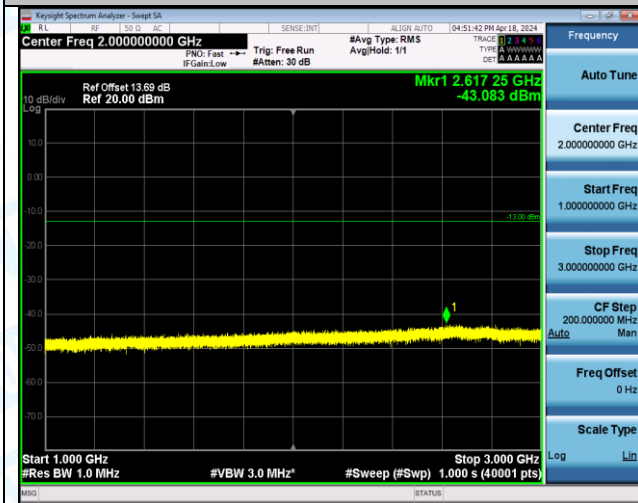

Test Graphs

Band5_1.4MHz_QPSK_20407_1RB#5_1000-3000_1000-3000

Band5_1.4MHz_QPSK_20407_1RB#5_3000-10000_3000-10000

Band5_1.4MHz_QPSK_20407_6RB#0_0.009-0.15_0.009-0.15

Band5_1.4MHz_QPSK_20407_6RB#0_0.15-30_0.15-30