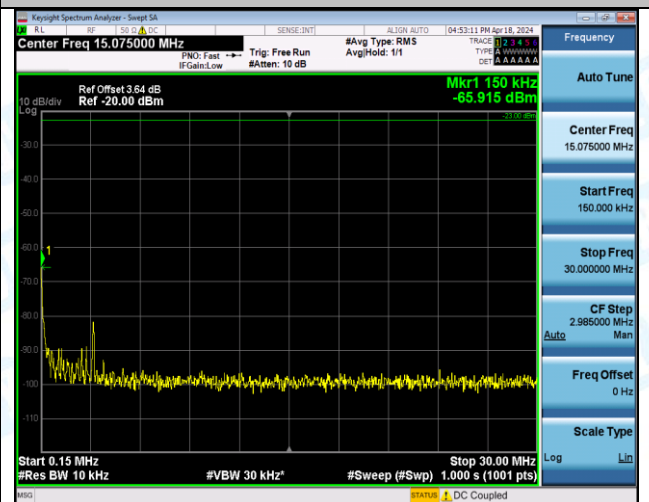

Band5_1.4MHz_QPSK_20407_6RB#0_0.15-30_0.15-30

Band5_1.4MHz_QPSK_20407_6RB#0_1000-3000_1000-3000