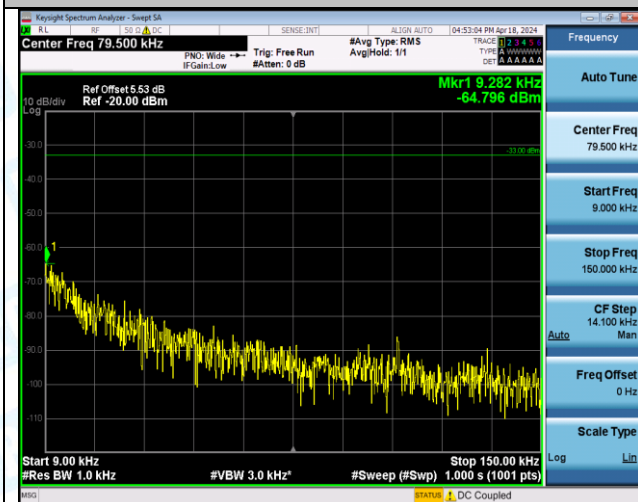

Test Graphs

Band5_1.4MHz_QPSK_20407_1RB#5_1000-3000_1000-3000

Band5_1.4MHz_QPSK_20407_1RB#5_3000-10000_3000-10000

Band5_1.4MHz_QPSK_20407_6RB#0_0.009-0.15_0.009-0.15

Band5_1.4MHz_QPSK_20407_6RB#0_0.15-30_0.15-30