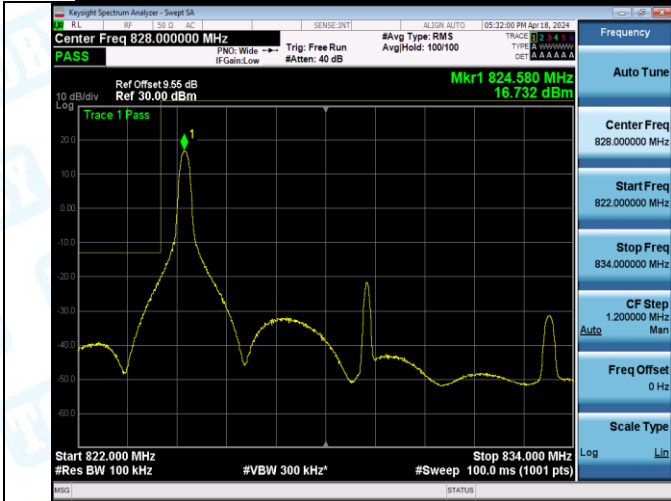

Band5_10MHz_16QAM_20450_1RB#49

Band5_10MHz_16QAM_20600_1RB#0

Band5_10MHz_16QAM_20600_1RB#49

5: Conducted Spurious Emission

Test Result

Band	Bandwidth	Modulation	Channel	RB Configuration	Frequency Range	Frequency	Value(dBm)	Limit (dBm)	Verdict
Band5	1.4MHz	QPSK	20407	1RB#0	0.009~0.15	0.01	-63.68	-33.0	PASS
Band5	1.4MHz	QPSK	20407	1RB#0	0.15~30	0.15	-66.08	-23.0	PASS
Band5	1.4MHz	QPSK	20407	1RB#0	30~1000	828.31	-51.35	-13.0	PASS
Band5	1.4MHz	QPSK	20407	1RB#0	1000~3000	2672.30	-42.90	-13.0	PASS
Band5	1.4MHz	QPSK	20407	1RB#0	3000~10000	7312.18	-35.24	-13.0	PASS
Band5	1.4MHz	QPSK	20407	1RB#5	0.009~0.15	0.01	-63.82	-33.0	PASS
Band5	1.4MHz	QPSK	20407	1RB#5	0.15~30	0.15	-64.17	-23.0	PASS
Band5	1.4MHz	QPSK	20407	1RB#5	30~1000	828.80	-51.71	-13.0	PASS
Band5	1.4MHz	QPSK	20407	1RB#5	1000~3000	2617.25	-43.08	-13.0	PASS
Band5	1.4MHz	QPSK	20407	1RB#5	3000~10000	7362.75	-35.14	-13.0	PASS
Band5	1.4MHz	QPSK	20407	6RB#0	0.009~0.15	0.01	-64.80	-33.0	PASS
Band5	1.4MHz	QPSK	20407	6RB#0	0.15~30	0.15	-65.92	-23.0	PASS
Band5	1.4MHz	QPSK	20407	6RB#0	30~1000	828.31	-48.24	-13.0	PASS
Band5	1.4MHz	QPSK	20407	6RB#0	1000~3000	2669.25	-42.91	-13.0	PASS
Band5	1.4MHz	QPSK	20407	6RB#0	3000~10000	7469.33	-35.02	-13.0	PASS
Band5	1.4MHz	QPSK	20525	1RB#0	0.009~0.15	0.01	-61.89	-33.0	PASS
Band5	1.4MHz	QPSK	20525	1RB#0	0.15~30	0.15	-66.70	-23.0	PASS
Band5	1.4MHz	QPSK	20525	1RB#0	30~1000	832.68	-52.08	-13.0	PASS
Band5	1.4MHz	QPSK	20525	1RB#0	1000~3000	2653.10	-42.98	-13.0	PASS
Band5	1.4MHz	QPSK	20525	1RB#0	3000~10000	7397.75	-35.37	-13.0	PASS
Band5	1.4MHz	QPSK	20525	1RB#5	0.009~0.15	0.01	-65.58	-33.0	PASS
Band5	1.4MHz	QPSK	20525	1RB#5	0.15~30	0.15	-66.19	-23.0	PASS
Band5	1.4MHz	QPSK	20525	1RB#5	30~1000	832.19	-52.22	-13.0	PASS
Band5	1.4MHz	QPSK	20525	1RB#5	1000~3000	2630.95	-42.77	-13.0	PASS
Band5	1.4MHz	QPSK	20525	1RB#5	3000~10000	7355.40	-34.80	-13.0	PASS
Band5	1.4MHz	QPSK	20525	6RB#0	0.009~0.15	0.01	-63.86	-33.0	PASS
Band5	1.4MHz	QPSK	20525	6RB#0	0.15~30	0.15	-66.04	-23.0	PASS
Band5	1.4MHz	QPSK	20525	6RB#0	30~1000	840.44	-50.06	-13.0	PASS
Band5	1.4MHz	QPSK	20525	6RB#0	1000~3000	2619.95	-42.99	-13.0	PASS
Band5	1.4MHz	QPSK	20525	6RB#0	3000~10000	7404.75	-35.15	-13.0	PASS
Band5	1.4MHz	QPSK	20643	1RB#0	0.009~0.15	0.01	-62.84	-33.0	PASS
Band5	1.4MHz	QPSK	20643	1RB#0	0.15~30	0.15	-67.53	-23.0	PASS
Band5	1.4MHz	QPSK	20643	1RB#0	30~1000	844.80	-49.82	-13.0	PASS
Band5	1.4MHz	QPSK	20643	1RB#0	1000~3000	2655.10	-43.21	-13.0	PASS
Band5	1.4MHz	QPSK	20643	1RB#0	3000~10000	7369.40	-35.34	-13.0	PASS
Band5	1.4MHz	QPSK	20643	1RB#5	0.009~0.15	0.01	-61.96	-33.0	PASS
Band5	1.4MHz	QPSK	20643	1RB#5	0.15~30	0.15	-65.81	-23.0	PASS
Band5	1.4MHz	QPSK	20643	1RB#5	30~1000	844.80	-49.94	-13.0	PASS
Band5	1.4MHz	QPSK	20643	1RB#5	1000~3000	2638.75	-42.78	-13.0	PASS
Band5	1.4MHz	QPSK	20643	1RB#5	3000~10000	7348.93	-34.58	-13.0	PASS
Band5	1.4MHz	QPSK	20643	6RB#0	0.009~0.15	0.01	-64.34	-33.0	PASS
Band5	1.4MHz	QPSK	20643	6RB#0	0.15~30	0.15	-65.80	-23.0	PASS
Band5	1.4MHz	QPSK	20643	6RB#0	30~1000	844.80	-47.58	-13.0	PASS
Band5	1.4MHz	QPSK	20643	6RB#0	1000~3000	2659.20	-43.08	-13.0	PASS
Band5	1.4MHz	QPSK	20643	6RB#0	3000~10000	7371.68	-35.05	-13.0	PASS
Band5	1.4MHz	16QAM	20407	1RB#0	0.009~0.15	0.01	-65.50	-33.0	PASS
Band5	1.4MHz	16QAM	20407	1RB#0	0.15~30	0.15	-66.56	-23.0	PASS
Band5	1.4MHz	16QAM	20407	1RB#0	30~1000	828.31	-51.62	-13.0	PASS
Band5	1.4MHz	16QAM	20407	1RB#0	1000~3000	2644.60	-42.98	-13.0	PASS
Band5	1.4MHz	16QAM	20407	1RB#0	3000~10000	7279.80	-35.37	-13.0	PASS
Band5	1.4MHz	16QAM	20407	1RB#5	0.009~0.15	0.01	-62.41	-33.0	PASS
Band5	1.4MHz	16QAM	20407	1RB#5	0.15~30	0.15	-66.69	-23.0	PASS
Band5	1.4MHz	16QAM	20407	1RB#5	30~1000	828.31	-51.94	-13.0	PASS
Band5	1.4MHz	16QAM	20407	1RB#5	1000~3000	2532.20	-43.19	-13.0	PASS
Band5	1.4MHz	16QAM	20407	1RB#5	3000~10000	7363.63	-35.04	-13.0	PASS
Band5	1.4MHz	16QAM	20407	6RB#0	0.009~0.15	0.01	-61.24	-33.0	PASS
Band5	1.4MHz	16QAM	20407	6RB#0	0.15~30	0.15	-65.48	-23.0	PASS
Band5	1.4MHz	16QAM	20407	6RB#0	30~1000	828.31	-48.10	-13.0	PASS
Band5	1.4MHz	16QAM	20407	6RB#0	1000~3000	2775.80	-43.01	-13.0	PASS
Band5	1.4MHz	16QAM	20407	6RB#0	3000~10000	7360.83	-35.35	-13.0	PASS