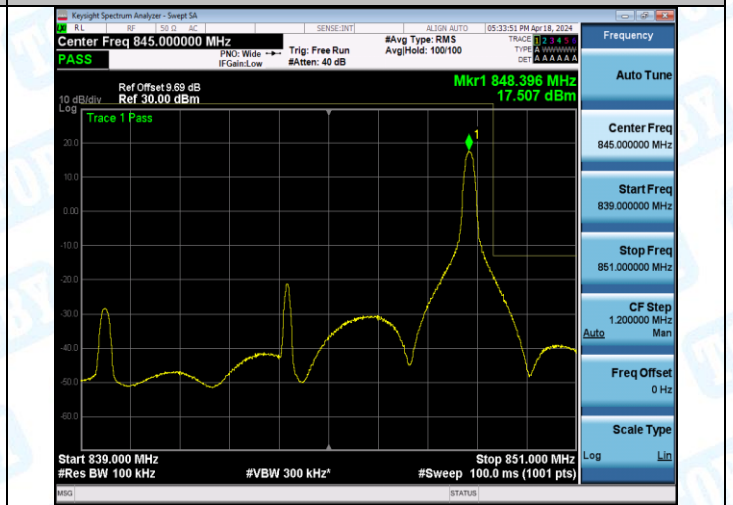

Band5_10MHz_16QAM_20450_1RB#49

Band5_10MHz_16QAM_20600_1RB#0

Band5_10MHz_16QAM_20600_1RB#49

5: Conducted Spurious Emission

Test Result

Band	Bandwidth	Modulation	Channel	RB Configuration	Frequency Range	Frequency	Value(dBm)	Limit (dBm)	Verdict
Band5	1.4MHz	QPSK	20407	1RB#0	0.009~0.15	0.01	-63.68	-33.0	PASS
Band5	1.4MHz	QPSK	20407	1RB#0	0.15~30	0.15	-66.08	-23.0	PASS
Band5	1.4MHz	QPSK	20407	1RB#0	30~1000	828.31	-51.35	-13.0	PASS
Band5	1.4MHz	QPSK	20407	1RB#0	1000~3000	2672.30	-42.90	-13.0	PASS
Band5	1.4MHz	QPSK	20407	1RB#0	3000~10000	7312.18	-35.24	-13.0	PASS
Band5	1.4MHz	QPSK	20407	1RB#5	0.009~0.15	0.01	-63.82	-33.0	PASS
Band5	1.4MHz	QPSK	20407	1RB#5	0.15~30	0.15	-64.17	-23.0	PASS
Band5	1.4MHz	QPSK	20407	1RB#5	30~1000	828.80	-51.71	-13.0	PASS
Band5	1.4MHz	QPSK	20407	1RB#5	1000~3000	2617.25	-43.08	-13.0	PASS
Band5	1.4MHz	QPSK	20407	1RB#5	3000~10000	7362.75	-35.14	-13.0	PASS
Band5	1.4MHz	QPSK	20407	6RB#0	0.009~0.15	0.01	-64.80	-33.0	PASS
Band5	1.4MHz	QPSK	20407	6RB#0	0.15~30	0.15	-65.92	-23.0	PASS
Band5	1.4MHz	QPSK	20407	6RB#0	30~1000	828.31	-48.24	-13.0	PASS
Band5	1.4MHz	QPSK	20407	6RB#0	1000~3000	2669.25	-42.91	-13.0	PASS
Band5	1.4MHz	QPSK	20407	6RB#0	3000~10000	7469.33	-35.02	-13.0	PASS
Band5	1.4MHz	QPSK	20525	1RB#0	0.009~0.15	0.01	-61.89	-33.0	PASS
Band5	1.4MHz	QPSK	20525	1RB#0	0.15~30	0.15	-66.70	-23.0	PASS
Band5	1.4MHz	QPSK	20525	1RB#0	30~1000	832.68	-52.08	-13.0	PASS
Band5	1.4MHz	QPSK	20525	1RB#0	1000~3000	2653.10	-42.98	-13.0	PASS
Band5	1.4MHz	QPSK	20525	1RB#0	3000~10000	7397.75	-35.37	-13.0	PASS
Band5	1.4MHz	QPSK	20525	1RB#5	0.009~0.15	0.01	-65.58	-33.0	PASS
Band5	1.4MHz	QPSK	20525	1RB#5	0.15~30	0.15	-66.19	-23.0	PASS
Band5	1.4MHz	QPSK	20525	1RB#5	30~1000	832.19	-52.22	-13.0	PASS
Band5	1.4MHz	QPSK	20525	1RB#5	1000~3000	2630.95	-42.77	-13.0	PASS
Band5	1.4MHz	QPSK	20525	1RB#5	3000~10000	7355.40	-34.80	-13.0	PASS
Band5	1.4MHz	QPSK	20525	6RB#0	0.009~0.15	0.01	-63.86	-33.0	PASS
Band5	1.4MHz	QPSK	20525	6RB#0	0.15~30	0.15	-66.04	-23.0	PASS
Band5	1.4MHz	QPSK	20525	6RB#0	30~1000	840.44	-50.06	-13.0	PASS
Band5	1.4MHz	QPSK	20525	6RB#0	1000~3000	2619.95	-42.99	-13.0	PASS
Band5	1.4MHz	QPSK	20525	6RB#0	3000~10000	7404.75	-35.15	-13.0	PASS
Band5	1.4MHz	QPSK	20643	1RB#0	0.009~0.15	0.01	-62.84	-33.0	PASS
Band5	1.4MHz	QPSK	20643	1RB#0	0.15~30	0.15	-67.53	-23.0	PASS
Band5	1.4MHz	QPSK	20643	1RB#0	30~1000	844.80	-49.82	-13.0	PASS
Band5	1.4MHz	QPSK	20643	1RB#0	1000~3000	2655.10	-43.21	-13.0	PASS
Band5	1.4MHz	QPSK	20643	1RB#0	3000~10000	7369.40	-35.34	-13.0	PASS
Band5	1.4MHz	QPSK	20643	1RB#5	0.009~0.15	0.01	-61.96	-33.0	PASS
Band5	1.4MHz	QPSK	20643	1RB#5	0.15~30	0.15	-65.81	-23.0	PASS
Band5	1.4MHz	QPSK	20643	1RB#5	30~1000	844.80	-49.94	-13.0	PASS
Band5	1.4MHz	QPSK	20643	1RB#5	1000~3000	2638.75	-42.78	-13.0	PASS
Band5	1.4MHz	QPSK	20643	1RB#5	3000~10000	7348.93	-34.58	-13.0	PASS
Band5	1.4MHz	QPSK	20643	6RB#0	0.009~0.15	0.01	-64.34	-33.0	PASS
Band5	1.4MHz	QPSK	20643	6RB#0	0.15~30	0.15	-65.80	-23.0	PASS
Band5	1.4MHz	QPSK	20643	6RB#0	30~1000	844.80	-47.58	-13.0	PASS
Band5	1.4MHz	QPSK	20643	6RB#0	1000~3000	2659.20	-43.08	-13.0	PASS
Band5	1.4MHz	QPSK	20643	6RB#0	3000~10000	7371.68	-35.05	-13.0	PASS
Band5	1.4MHz	16QAM	20407	1RB#0	0.009~0.15	0.01	-65.50	-33.0	PASS
Band5	1.4MHz	16QAM	20407	1RB#0	0.15~30	0.15	-66.56	-23.0	PASS
Band5	1.4MHz	16QAM	20407	1RB#0	30~1000	828.31	-51.62	-13.0	PASS
Band5	1.4MHz	16QAM	20407	1RB#0	1000~3000	2644.60	-42.98	-13.0	PASS
Band5	1.4MHz	16QAM	20407	1RB#0	3000~10000	7279.80	-35.37	-13.0	PASS
Band5	1.4MHz	16QAM	20407	1RB#5	0.009~0.15	0.01	-62.41	-33.0	PASS
Band5	1.4MHz	16QAM	20407	1RB#5	0.15~30	0.15	-66.69	-23.0	PASS
Band5	1.4MHz	16QAM	20407	1RB#5	30~1000	828.31	-51.94	-13.0	PASS
Band5	1.4MHz	16QAM	20407	1RB#5	1000~3000	2532.20	-43.19	-13.0	PASS
Band5	1.4MHz	16QAM	20407	1RB#5	3000~10000	7363.63	-35.04	-13.0	PASS
Band5	1.4MHz	16QAM	20407	6RB#0	0.009~0.15	0.01	-61.24	-33.0	PASS
Band5	1.4MHz	16QAM	20407	6RB#0	0.15~30	0.15	-65.48	-23.0	PASS
Band5	1.4MHz	16QAM	20407	6RB#0	30~1000	828.31	-48.10	-13.0	PASS
Band5	1.4MHz	16QAM	20407	6RB#0	1000~3000	2775.80	-43.01	-13.0	PASS
Band5	1.4MHz	16QAM	20407	6RB#0	3000~10000	7360.83	-35.35	-13.0	PASS