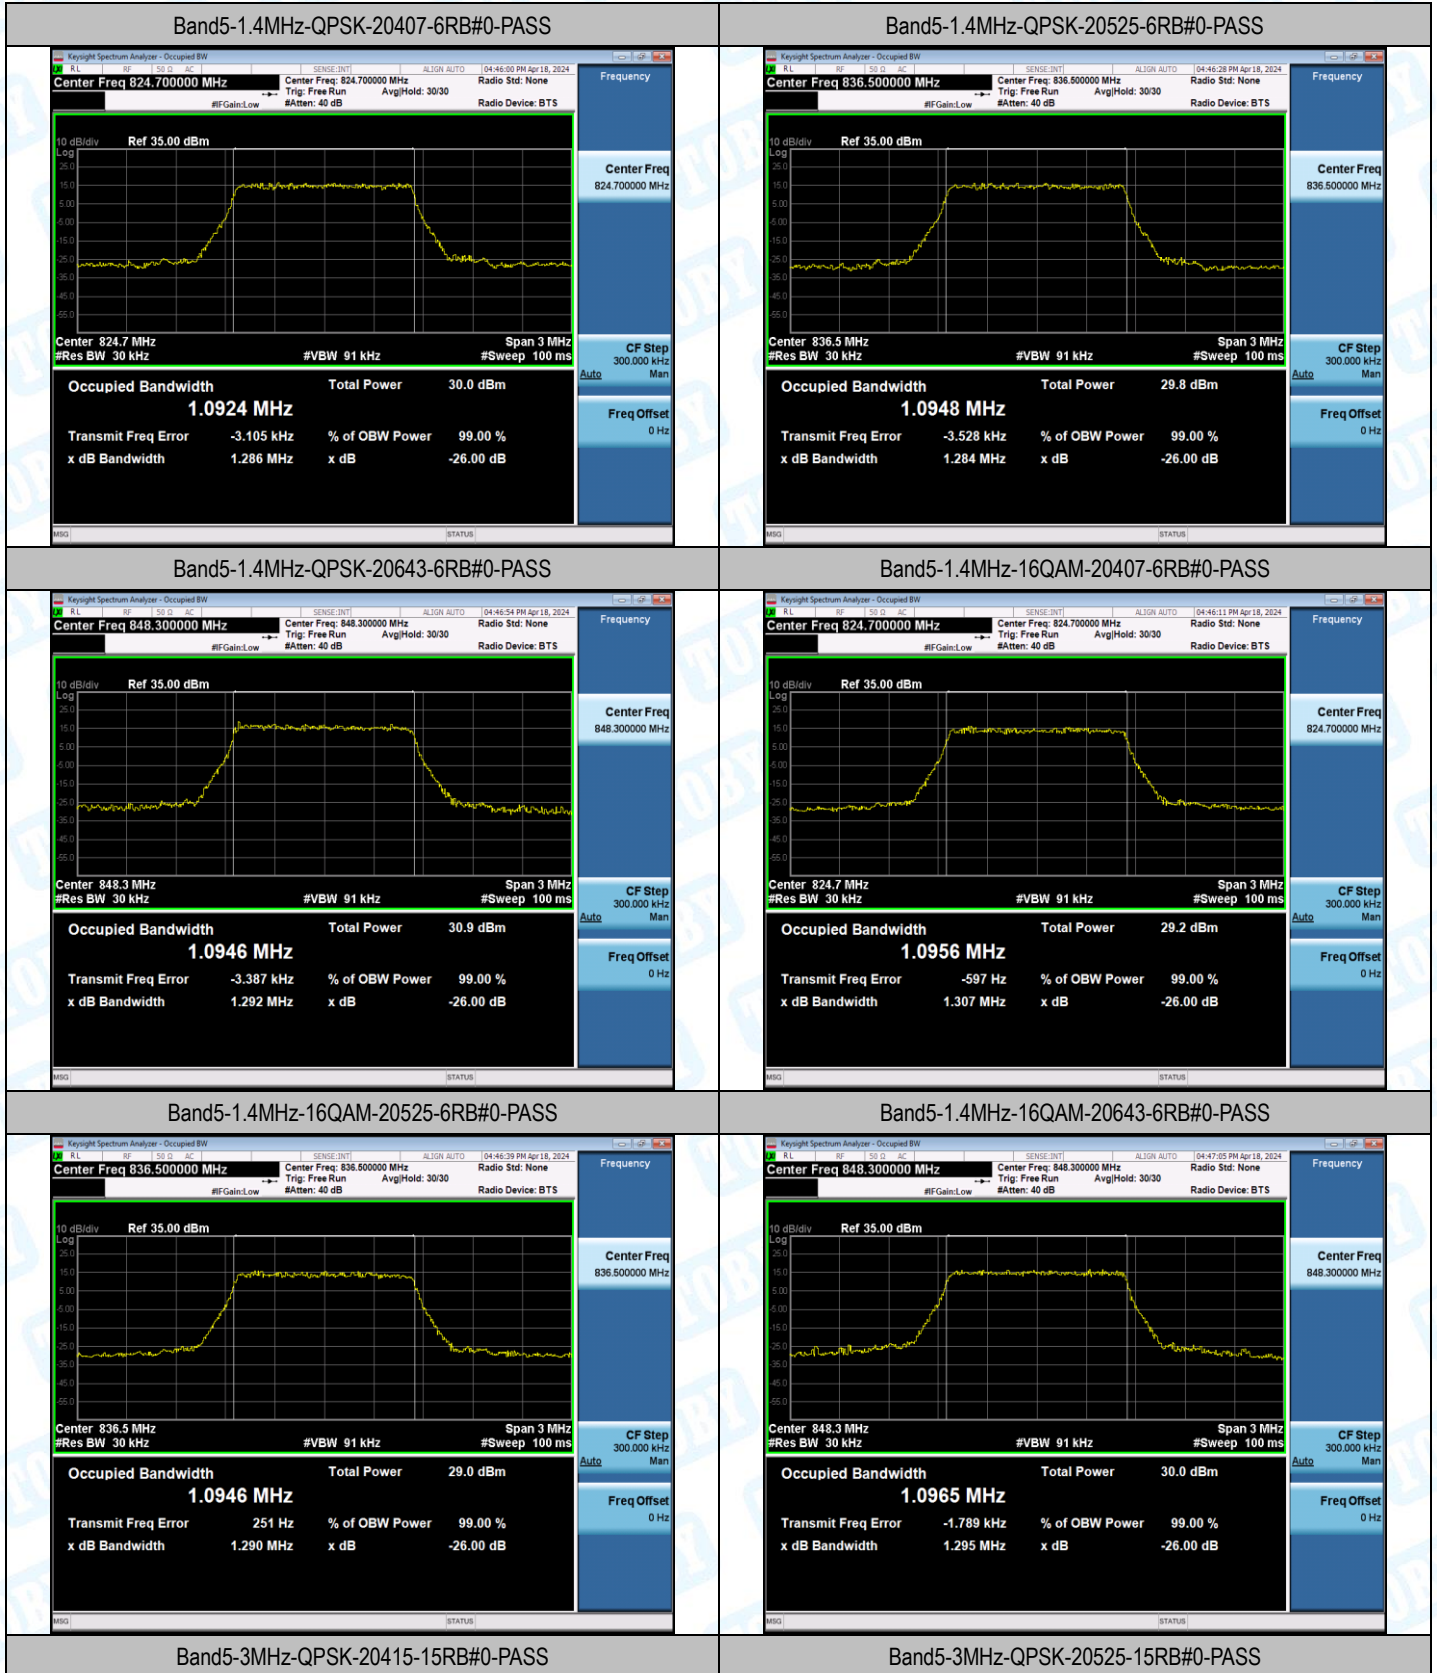

Test Graphs