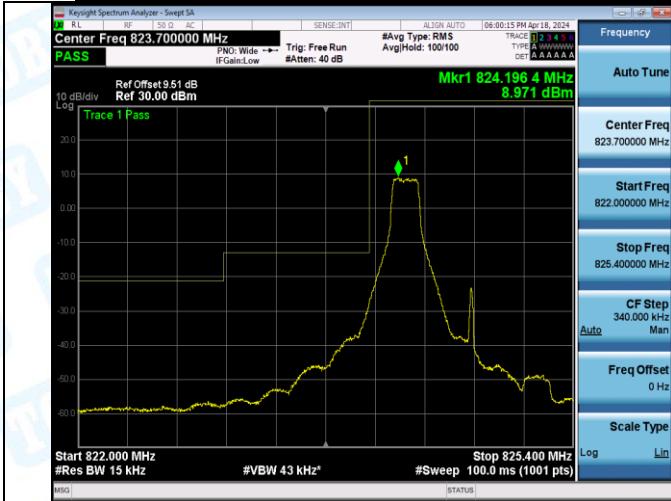

Band5_1.4MHz_16QAM_20407_6RB#0