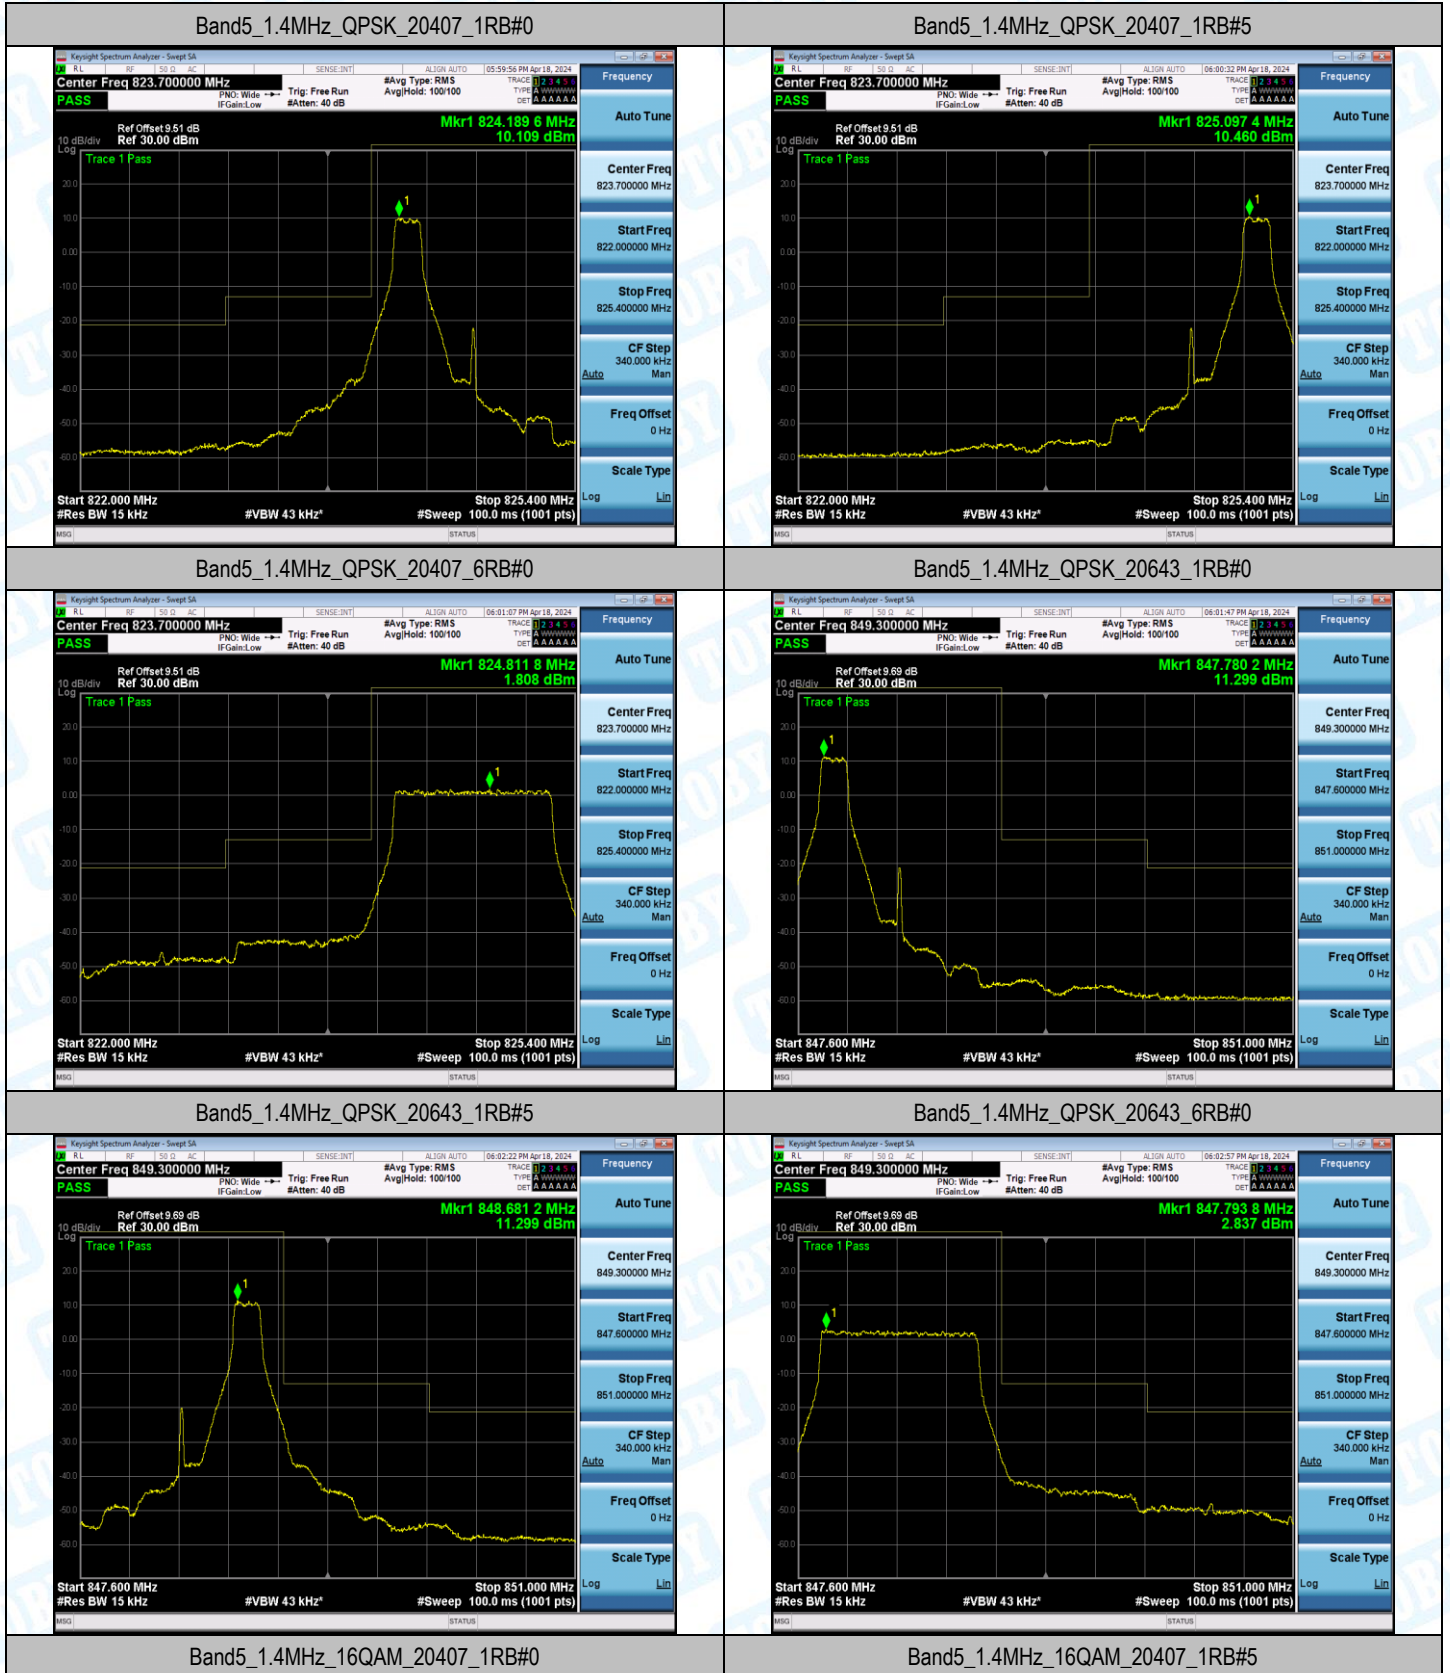

Test Graphs