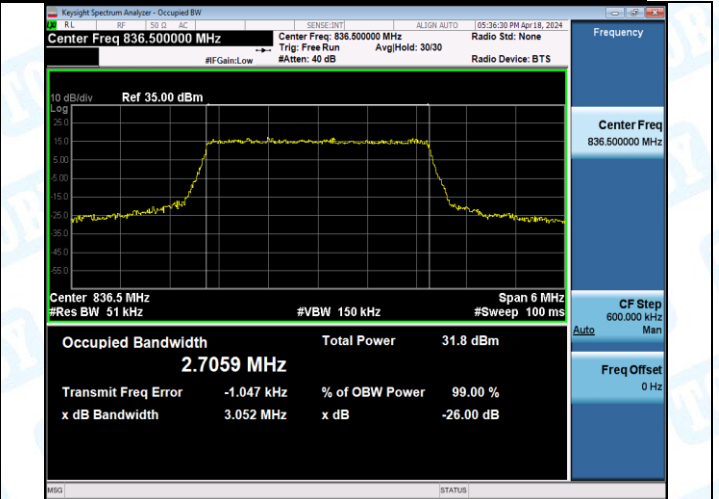

Band5-3MHz-16QAM-20415-15RB#0-PASS