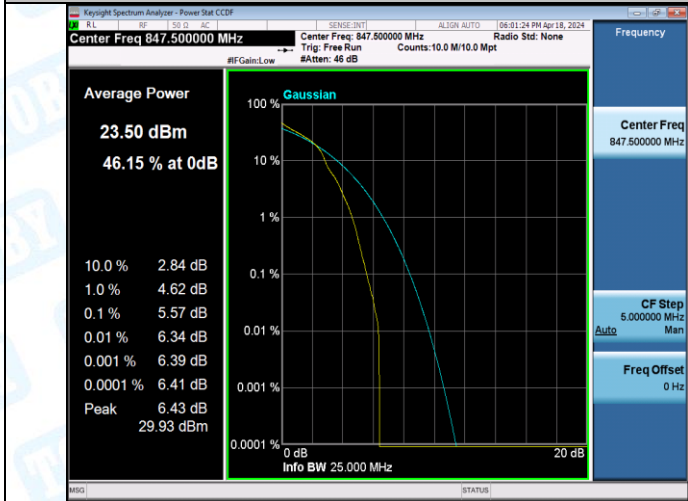

Band5-3MHz-16QAM-20635-1RB#0-PASS

Band5-5MHz-QPSK-20425-1RB#0-PASS