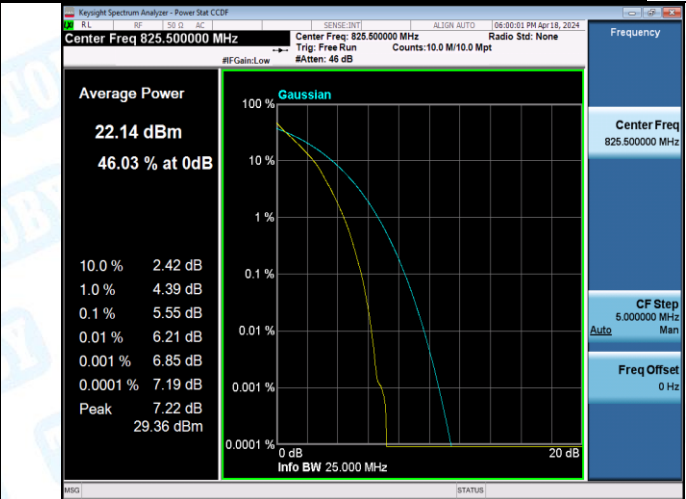

Band5-3MHz-QPSK-20415-15RB#0-PASS

Band5-3MHz-QPSK-20525-15RB#0-PASS