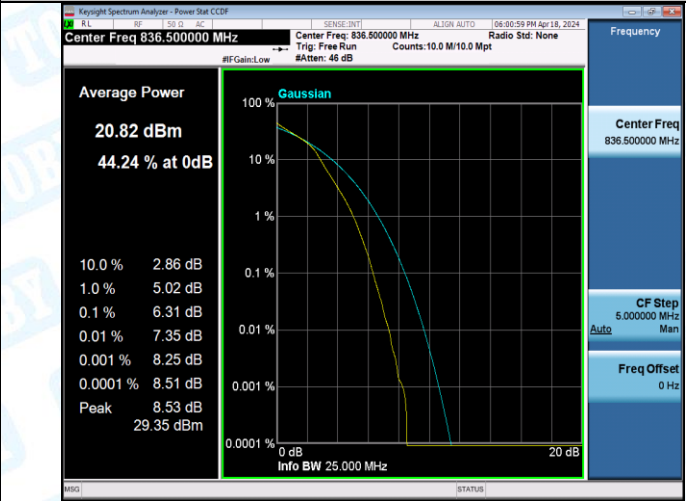

Band5-3MHz-16QAM-20525-15RB#0-PASS

Band5-3MHz-16QAM-20635-15RB#0-PASS