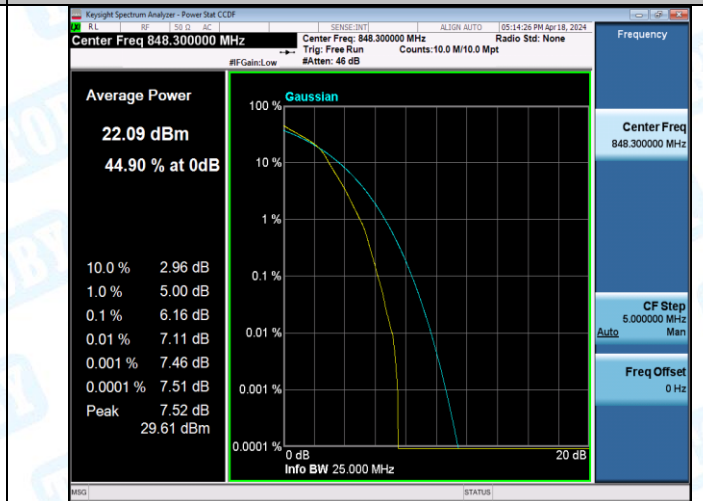

Test Graphs

Band5-1.4MHz-16QAM-20525-1RB#0-PASS

Band5-1.4MHz-16QAM-20525-6RB#0-PASS

Band5-1.4MHz-16QAM-20643-1RB#0-PASS

Band5-1.4MHz-16QAM-20643-6RB#0-PASS

Band5-3MHz-QPSK-20415-1RB#0-PASS

Band5-3MHz-QPSK-20415-15RB#0-PASS