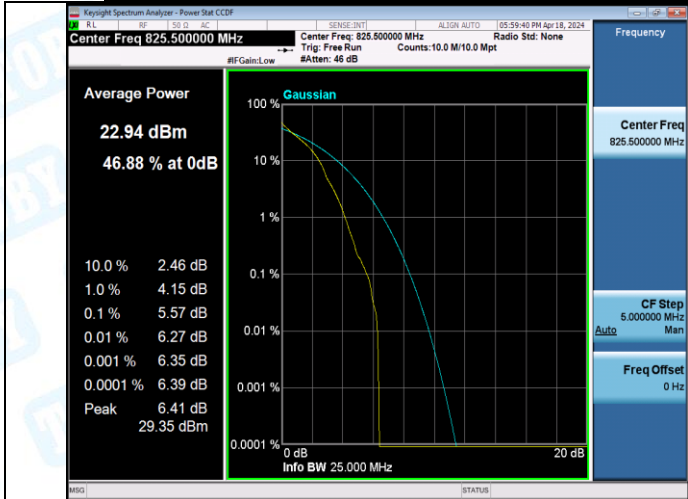

Test Graphs

Band5-1.4MHz-16QAM-20525-1RB#0-PASS

Band5-1.4MHz-16QAM-20525-6RB#0-PASS

Band5-1.4MHz-16QAM-20643-1RB#0-PASS

Band5-1.4MHz-16QAM-20643-6RB#0-PASS

Band5-3MHz-QPSK-20415-1RB#0-PASS

Band5-3MHz-QPSK-20415-15RB#0-PASS