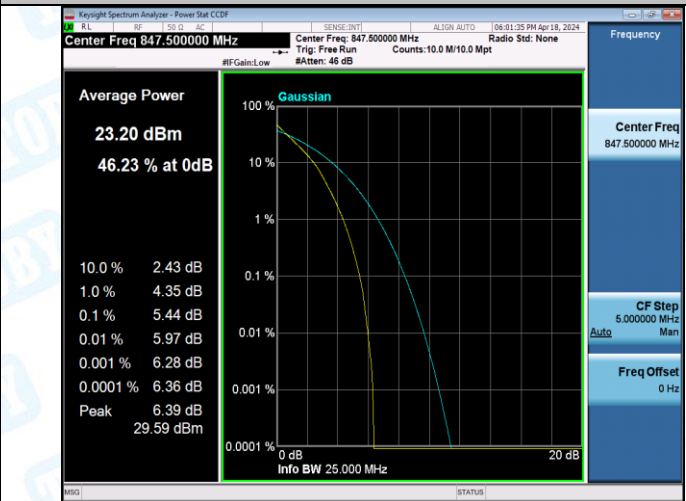

Band5-3MHz-QPSK-20635-15RB#0-PASS

Band5-3MHz-16QAM-20415-15RB#0-PASS