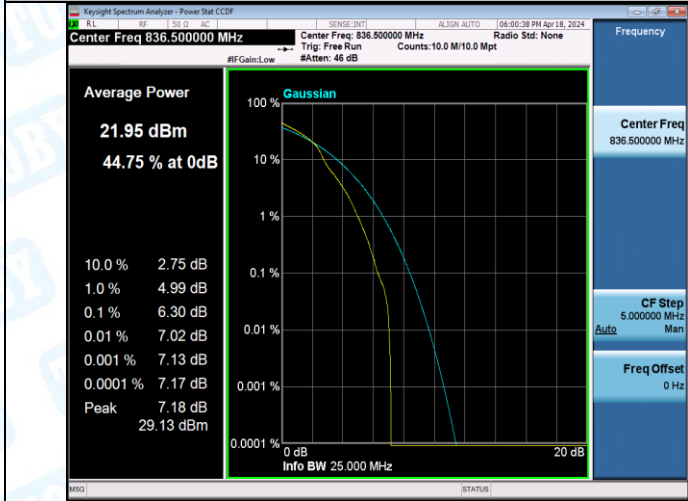

Band5-3MHz-16QAM-20525-1RB#0-PASS

Band5-3MHz-16QAM-20635-1RB#0-PASS