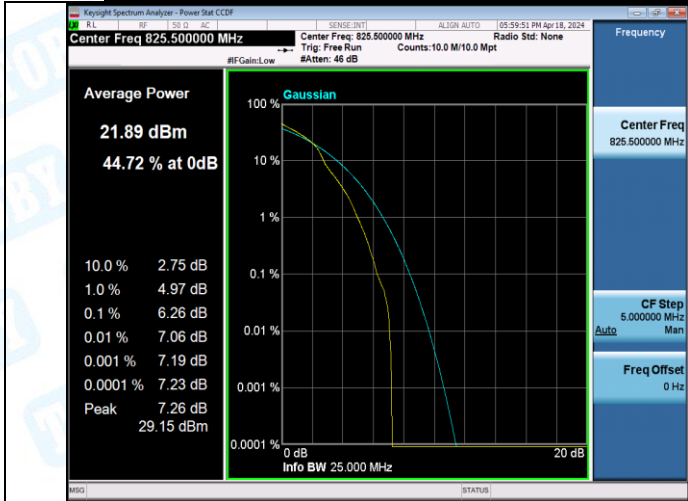

Band5-3MHz-16QAM-20415-1RB#0-PASS

Band5-3MHz-16QAM-20525-1RB#0-PASS