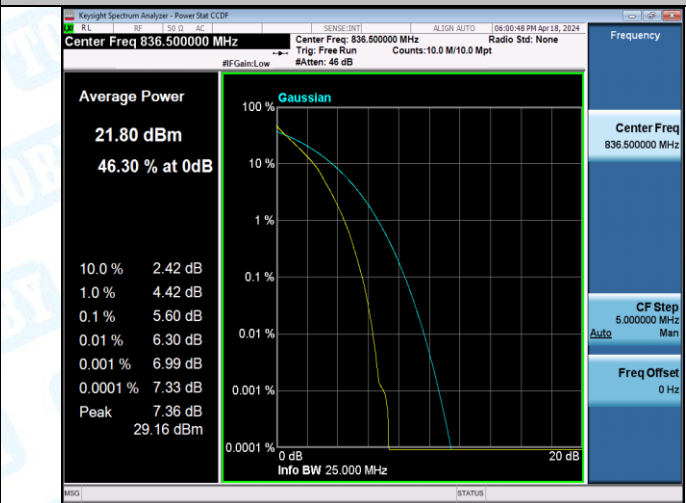

Band5-3MHz-QPSK-20525-15RB#0-PASS

Band5-3MHz-QPSK-20635-15RB#0-PASS