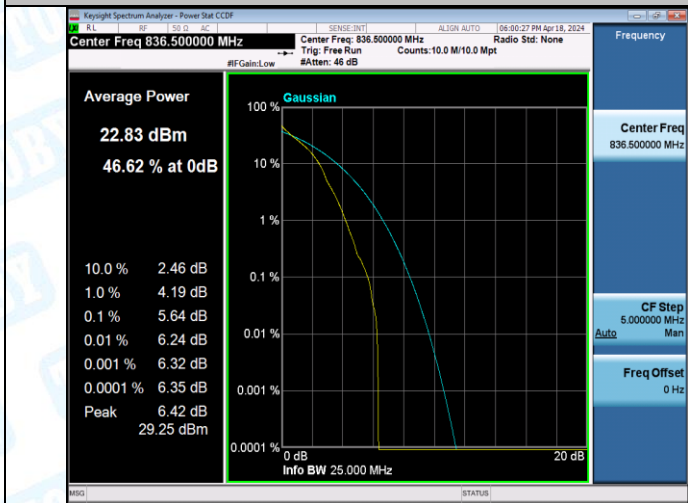

Band5-3MHz-QPSK-20525-1RB#0-PASS

Band5-3MHz-QPSK-20635-1RB#0-PASS