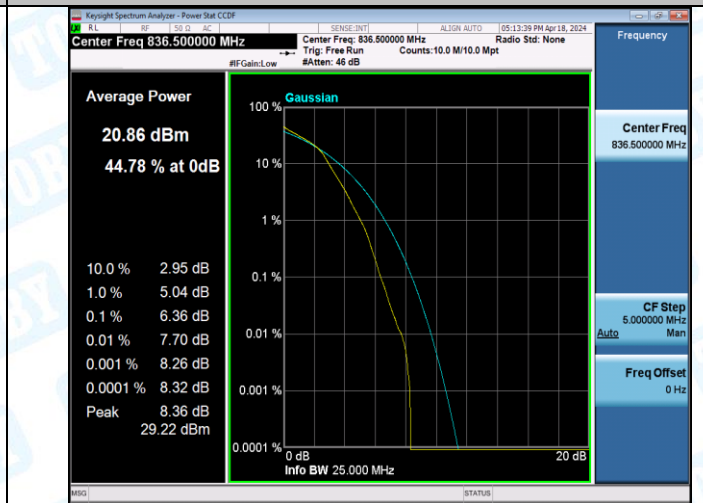

Test Graphs

Band5-1.4MHz-16QAM-20525-1RB#0-PASS

Band5-1.4MHz-16QAM-20525-6RB#0-PASS

Band5-1.4MHz-16QAM-20643-1RB#0-PASS

Band5-1.4MHz-16QAM-20643-6RB#0-PASS

Band5-3MHz-QPSK-20415-1RB#0-PASS

Band5-3MHz-QPSK-20415-15RB#0-PASS