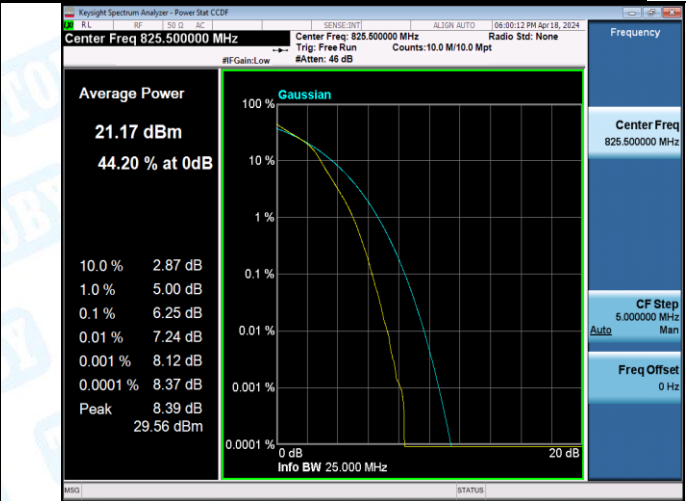

Band5-3MHz-16QAM-20415-15RB#0-PASS

Band5-3MHz-16QAM-20525-15RB#0-PASS