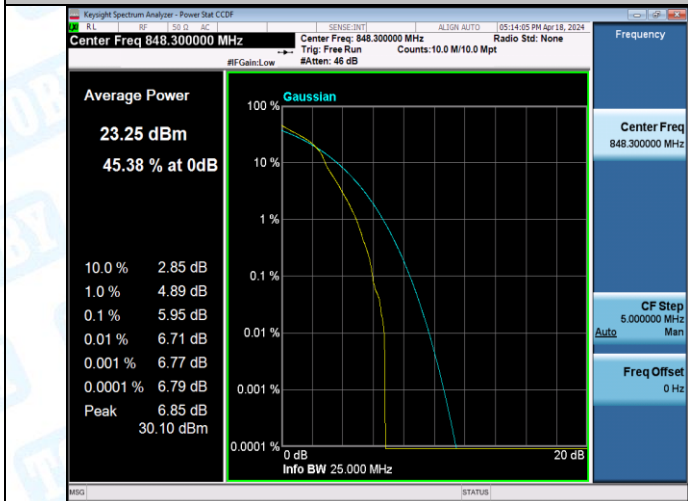

Test Graphs

Band5-1.4MHz-16QAM-20525-1RB#0-PASS

Band5-1.4MHz-16QAM-20525-6RB#0-PASS

Band5-1.4MHz-16QAM-20643-1RB#0-PASS

Band5-1.4MHz-16QAM-20643-6RB#0-PASS

Band5-3MHz-QPSK-20415-1RB#0-PASS

Band5-3MHz-QPSK-20415-15RB#0-PASS