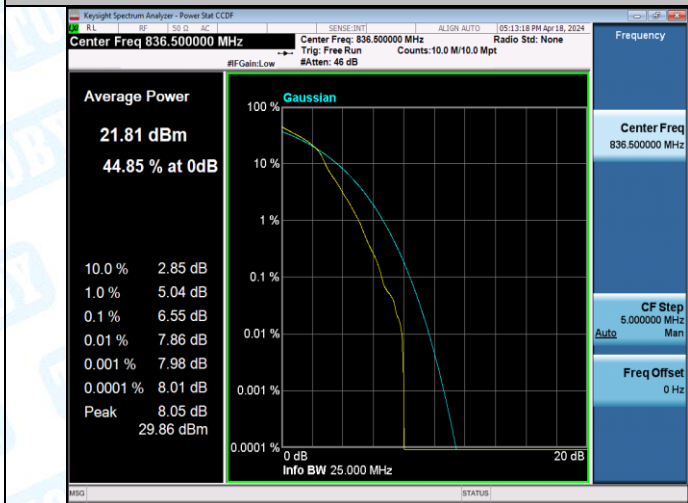

Test Graphs

Band5-1.4MHz-16QAM-20525-1RB#0-PASS

Band5-1.4MHz-16QAM-20525-6RB#0-PASS

Band5-1.4MHz-16QAM-20643-1RB#0-PASS

Band5-1.4MHz-16QAM-20643-6RB#0-PASS

Band5-3MHz-QPSK-20415-1RB#0-PASS

Band5-3MHz-QPSK-20415-15RB#0-PASS