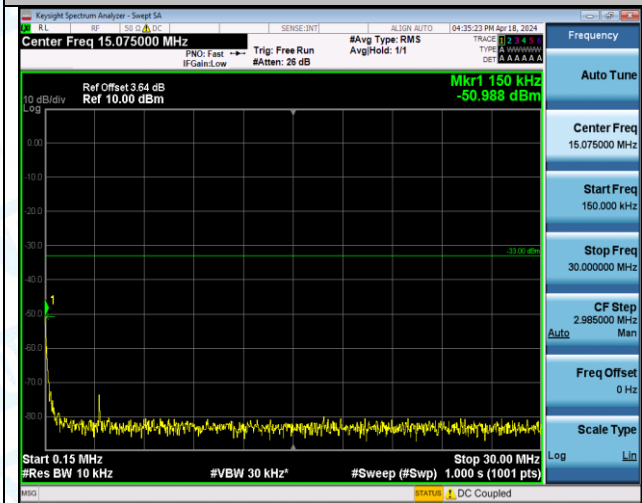

Band4_20MHz_QPSK_20175_100RB#0_0.15~30_0.15~30

Band4_20MHz_QPSK_20175_100RB#0_30~1000_30~1000

Band4_20MHz_QPSK_20175_100RB#0_1000~3000_1000~3000

Band4_20MHz_QPSK_20175_100RB#0_3000~20000_3000~20000

Band4_20MHz_QPSK_20300_1RB#0_0.009~0.15_0.009~0.15