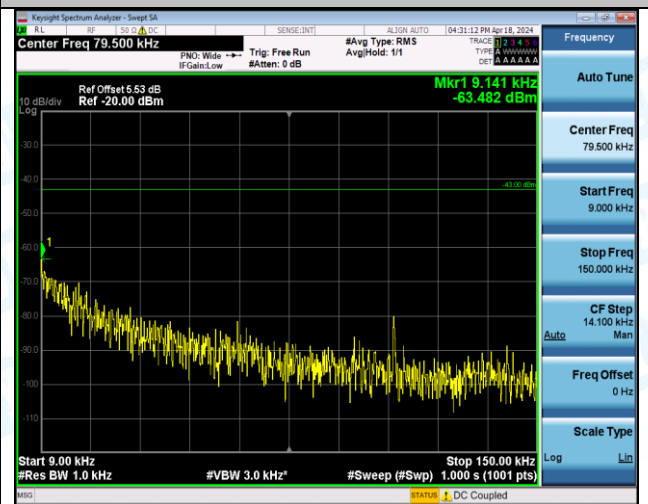

Band4_20MHz_16QAM_20300_1RB#0_0.009~0.15_0.009~0.15

Band4_20MHz_16QAM_20300_1RB#0_30~1000_30~1000