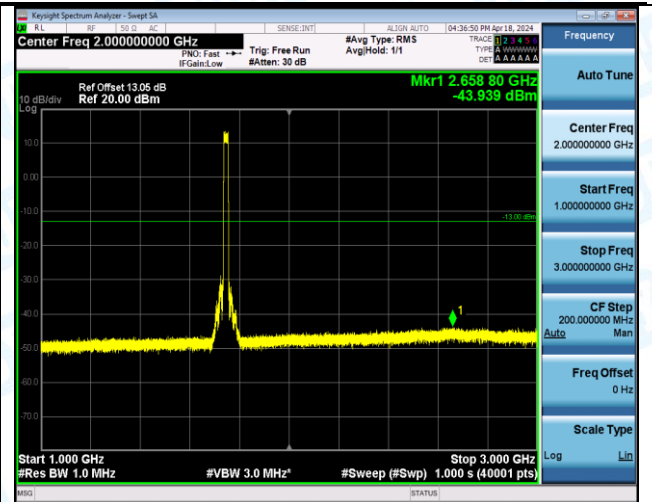

Band4_20MHz_QPSK_20300_100RB#0_0.15~30_0.15~30

Band4_20MHz_QPSK_20300_100RB#0_30~1000_30~1000

Band4_20MHz_QPSK_20300_100RB#0_1000~3000_1000~3000

Band4_20MHz_QPSK_20300_100RB#0_3000~20000_3000~20000

Band4_20MHz_16QAM_20050_1RB#0_0.009~0.15_0.009~0.15