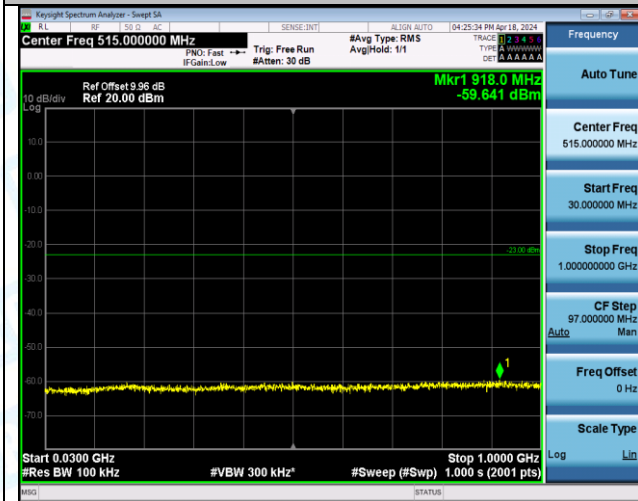

Band4_20MHz_16QAM_20050_1RB#99_30-1000_30-1000

Band4_20MHz_16QAM_20050_1RB#99_3000-20000_3000-20000