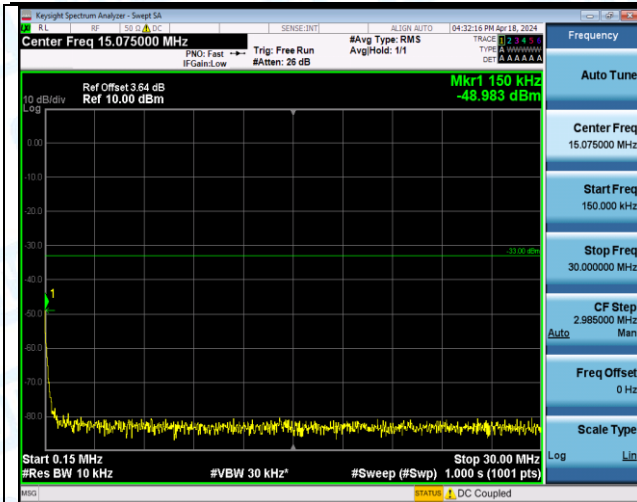

Band4_20MHz_QPSK_20300_1RB#99_0.15~30_0.15~30

Band4_20MHz_QPSK_20300_1RB#99_1000~3000_1000~3000