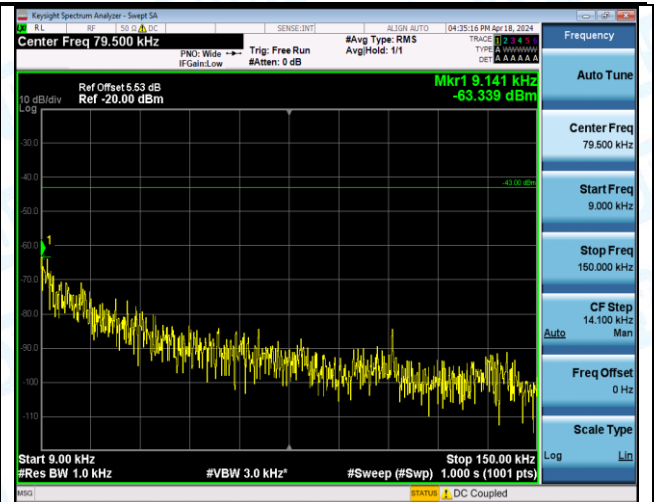

Band4_20MHz_QPSK_20175_100RB#0_0.15~30_0.15~30

Band4_20MHz_QPSK_20175_100RB#0_30~1000_30~1000

Band4_20MHz_QPSK_20175_100RB#0_1000~3000_1000~3000

Band4_20MHz_QPSK_20175_100RB#0_3000~20000_3000~20000

Band4_20MHz_QPSK_20300_1RB#0_0.009~0.15_0.009~0.15

Band4_20MHz_QPSK_20300_1RB#0_0.15~30_0.15~30

Band4_20MHz_QPSK_20300_1RB#0_30~1000_30~1000

Band4_20MHz_QPSK_20300_1RB#0_1000~3000_1000~3000

Band4_20MHz_QPSK_20300_1RB#0_3000~20000_3000~20000

Band4_20MHz_QPSK_20300_1RB#99_0.009~0.15_0.009~0.15