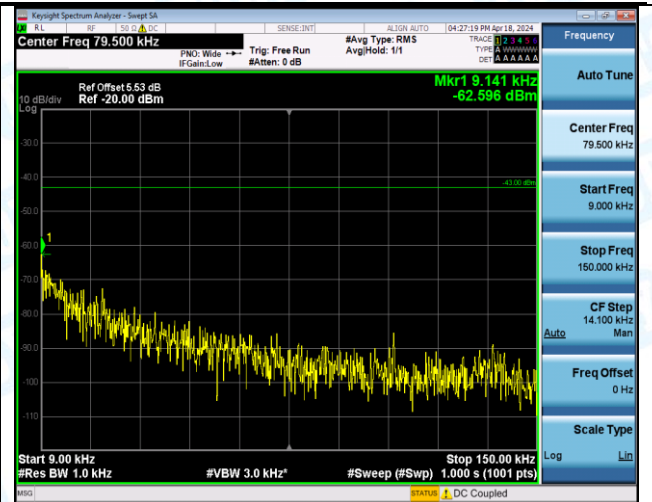

Band4_20MHz_16QAM_20175_1RB#0_0.009-0.15_0.009-0.15

Band4_20MHz_16QAM_20175_1RB#0_30~1000_30~1000