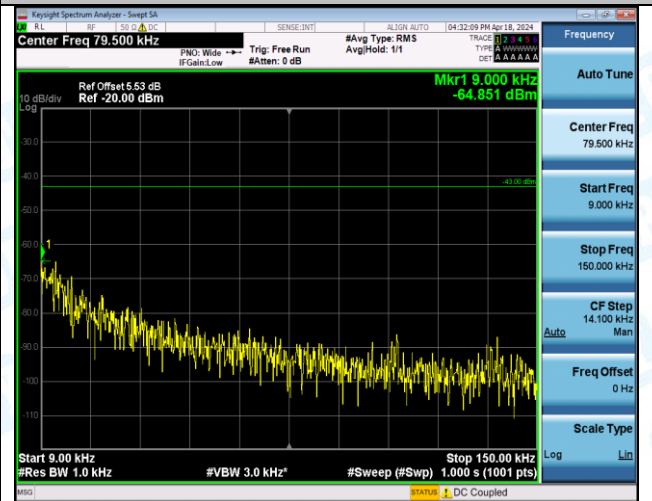

Band4_20MHz_QPSK_20300_1RB#99_0.009~0.15_0.009~0.15

Band4_20MHz_QPSK_20300_1RB#99_30~1000_30~1000