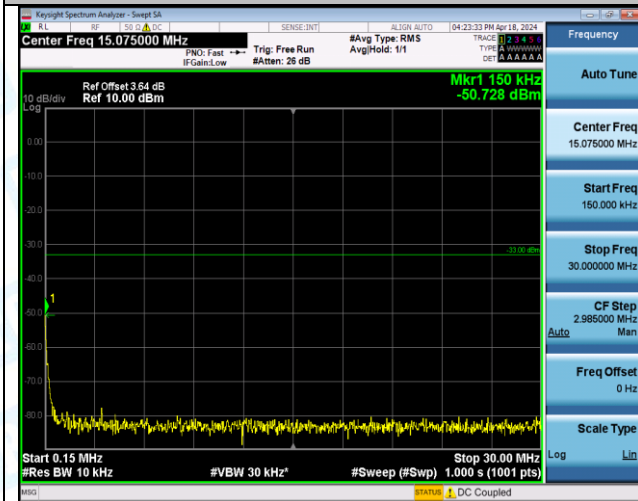

Band4_20MHz_16QAM_20050_1RB#0_0.15~30_0.15~30

Band4_20MHz_16QAM_20050_1RB#0_1000~3000_1000~3000