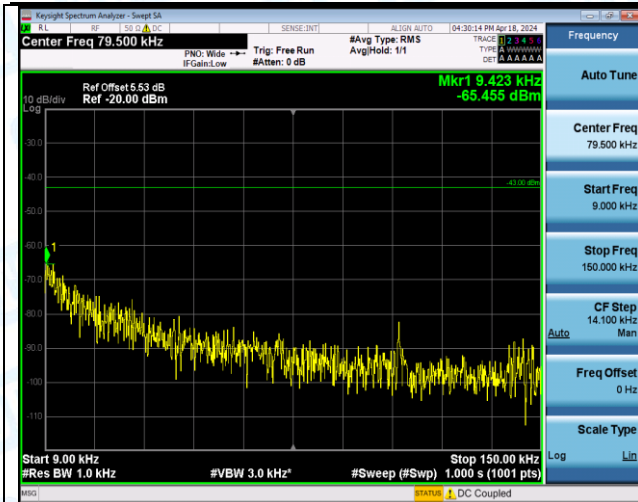

Band4_20MHz_QPSK_20300_1RB#0_0.009~0.15_0.009~0.15

Band4_20MHz_QPSK_20300_1RB#0_30~1000_30~1000