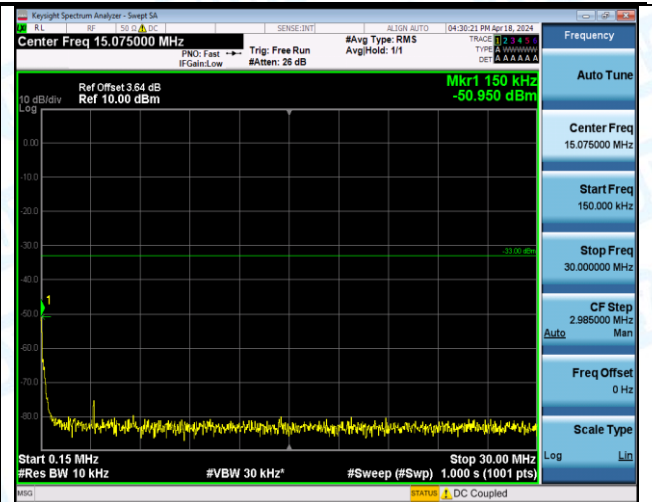

Band4_20MHz_QPSK_20300_1RB#0_0.15~30_0.15~30

Band4_20MHz_QPSK_20300_1RB#0_1000~3000_1000~3000