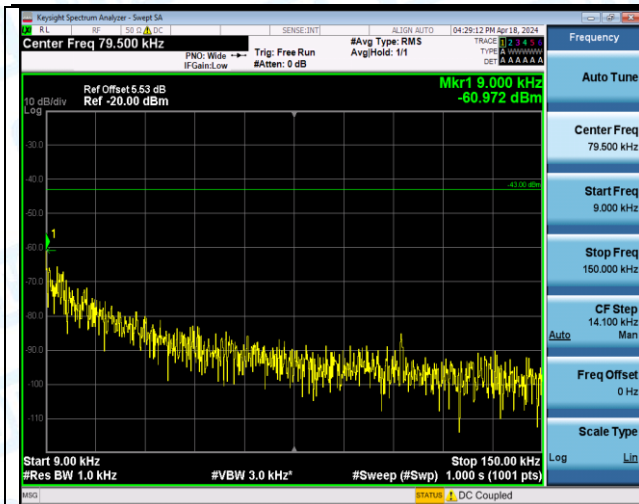

Band4_20MHz_16QAM_20175_1RB#99_0.009~0.15_0.009~0.15

Band4_20MHz_16QAM_20175_1RB#99_30~1000_30~1000