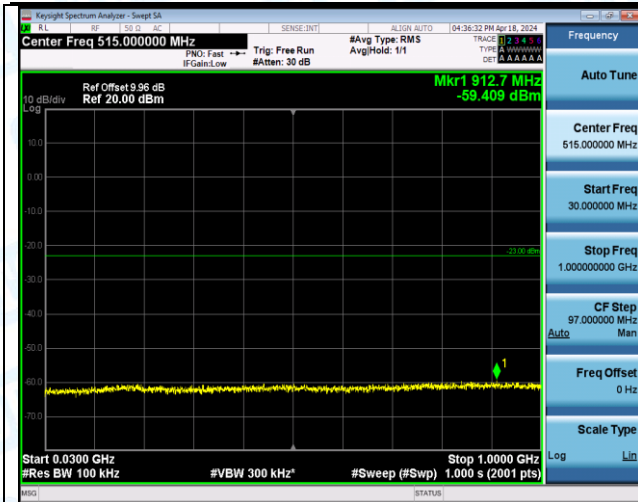

Band4_20MHz_QPSK_20300_100RB#0_30~1000_30~1000

Band4_20MHz_QPSK_20300_100RB#0_3000~20000_3000~20000