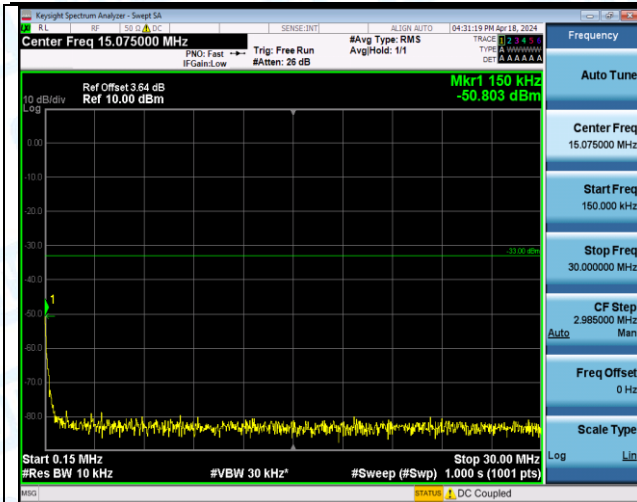

Band4_20MHz_16QAM_20300_1RB#0_0.15~30_0.15~30

Band4_20MHz_16QAM_20300_1RB#0_1000-3000_1000-3000