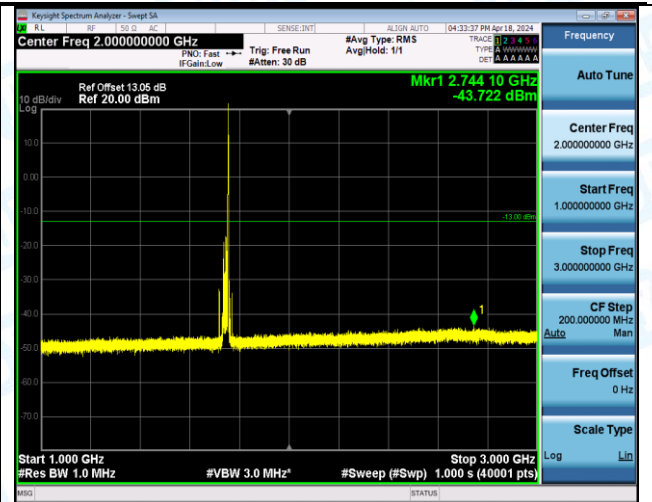

Band4_20MHz_16QAM_20300_1RB#99_1000-3000_1000-3000