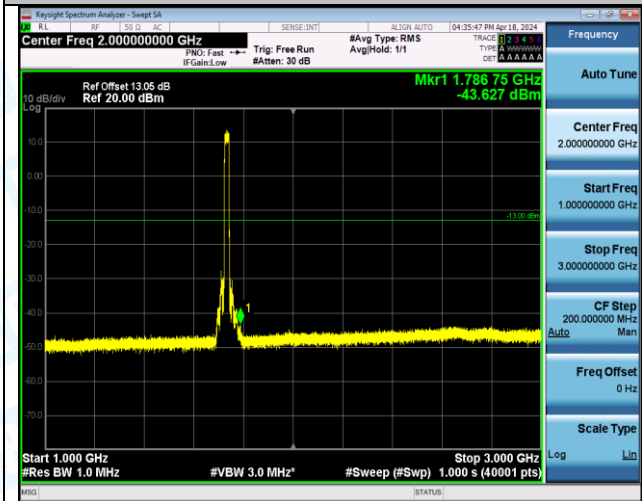

Band4_20MHz_QPSK_20175_100RB#0_0.15~30_0.15~30

Band4_20MHz_QPSK_20175_100RB#0_30~1000_30~1000

Band4_20MHz_QPSK_20175_100RB#0_1000~3000_1000~3000

Band4_20MHz_QPSK_20175_100RB#0_3000~20000_3000~20000

Band4_20MHz_QPSK_20300_1RB#0_0.009~0.15_0.009~0.15