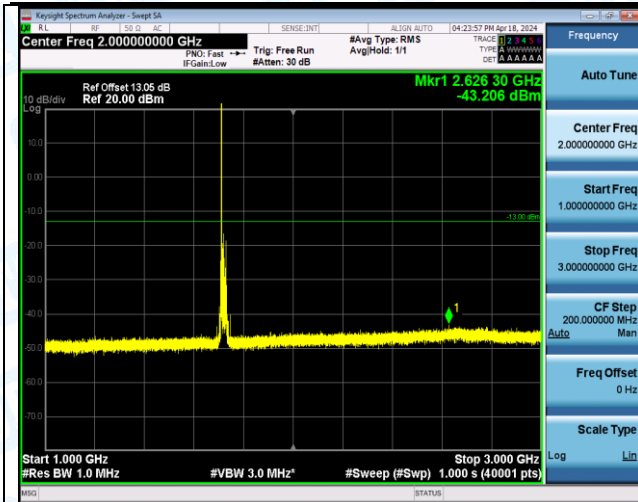

Band4_20MHz_16QAM_20050_1RB#0_0.15~30_0.15~30

Band4_20MHz_16QAM_20050_1RB#0_30~1000_30~1000

Band4_20MHz_16QAM_20050_1RB#0_1000~3000_1000~3000

Band4_20MHz_16QAM_20050_1RB#0_3000~20000_3000~20000

Band4_20MHz_16QAM_20050_1RB#99_0.009-0.15_0.009-0.15