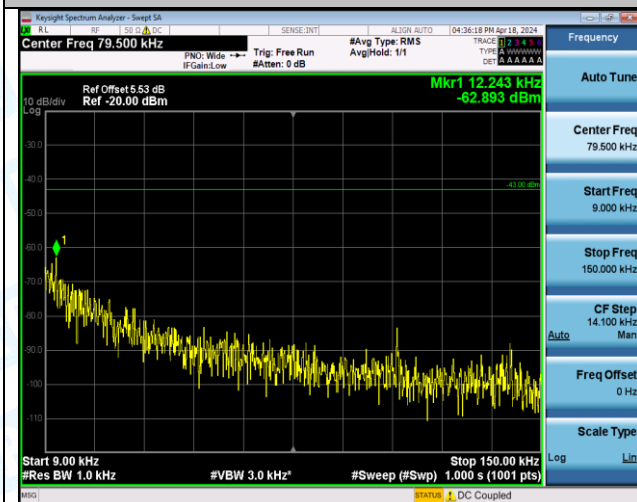

Band4_20MHz_QPSK_20300_100RB#0_0.009~0.15_0.009~0.15

Band4_20MHz_QPSK_20300_100RB#0_30~1000_30~1000