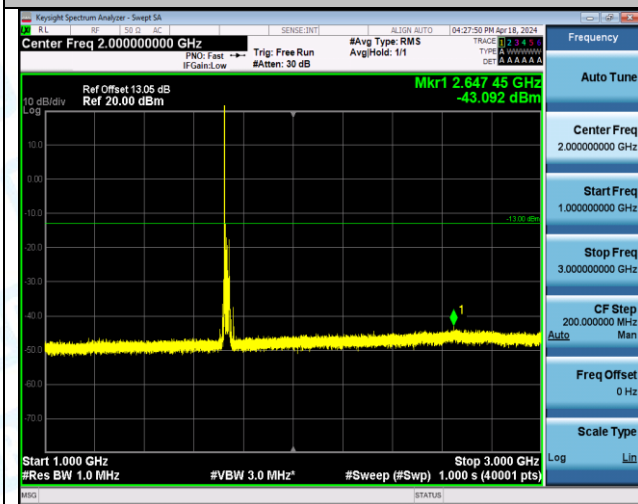

Band4_20MHz_16QAM_20175_1RB#0_0.15~30_0.15~30

Band4_20MHz_16QAM_20175_1RB#0_30~1000_30~1000

Band4_20MHz_16QAM_20175_1RB#0_1000~3000_1000~3000

Band4_20MHz_16QAM_20175_1RB#0_3000~20000_3000~20000

Band4_20MHz_16QAM_20175_1RB#99_0.009~0.15_0.009~0.15