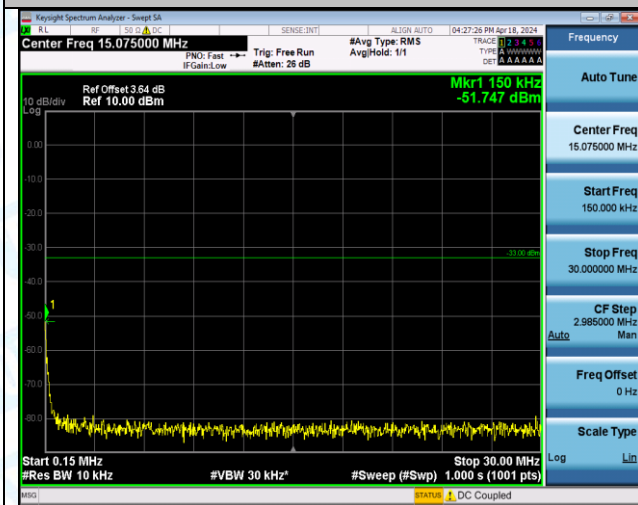

Band4_20MHz_16QAM_20175_1RB#0_0.15~30_0.15~30

Band4_20MHz_16QAM_20175_1RB#0_1000~3000_1000~3000