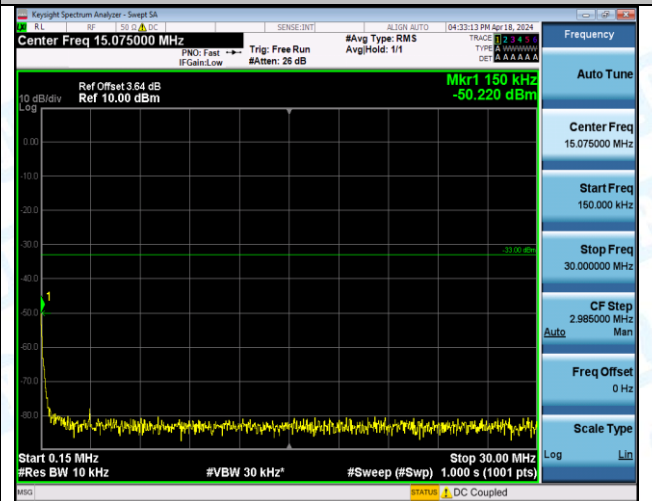

Band4_20MHz_16QAM_20300_1RB#99_0.15-30_0.15-30

Band4_20MHz_16QAM_20300_1RB#99_1000-3000_1000-3000