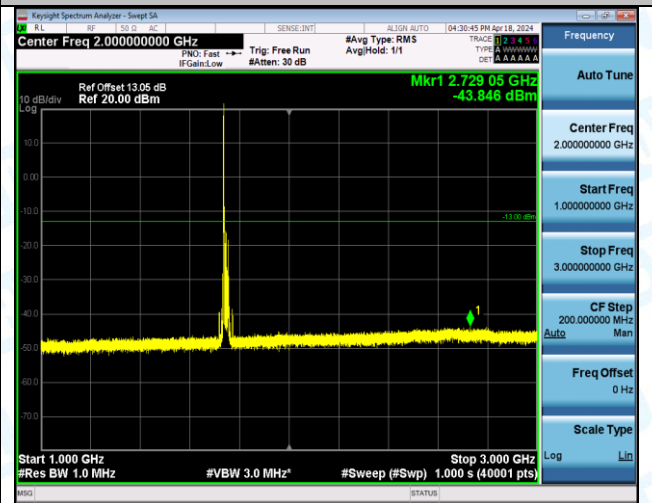

Band4_20MHz_QPSK_20300_1RB#0_0.15~30_0.15~30

Band4_20MHz_QPSK_20300_1RB#0_30~1000_30~1000

Band4_20MHz_QPSK_20300_1RB#0_1000~3000_1000~3000

Band4_20MHz_QPSK_20300_1RB#0_3000~20000_3000~20000

Band4_20MHz_QPSK_20300_1RB#99_0.009~0.15_0.009~0.15