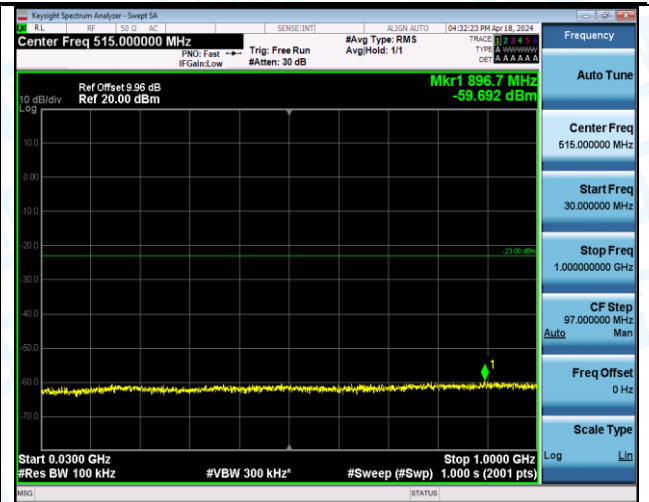

Band4_20MHz_QPSK_20300_1RB#99_30~1000_30~1000

Band4_20MHz_QPSK_20300_1RB#99_3000~20000_3000~20000