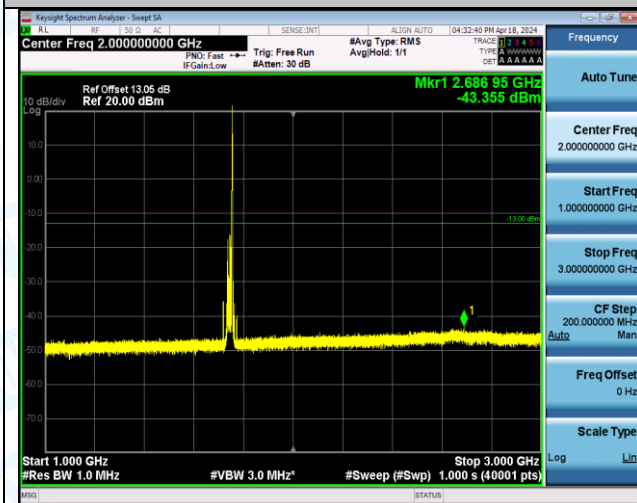

Band4_20MHz_QPSK_20300_1RB#99_0.15~30_0.15~30

Band4_20MHz_QPSK_20300_1RB#99_30~1000_30~1000

Band4_20MHz_QPSK_20300_1RB#99_1000~3000_1000~3000

Band4_20MHz_QPSK_20300_1RB#99_3000~20000_3000~20000

Band4_20MHz_QPSK_20300_100RB#0_0.009~0.15_0.009~0.15