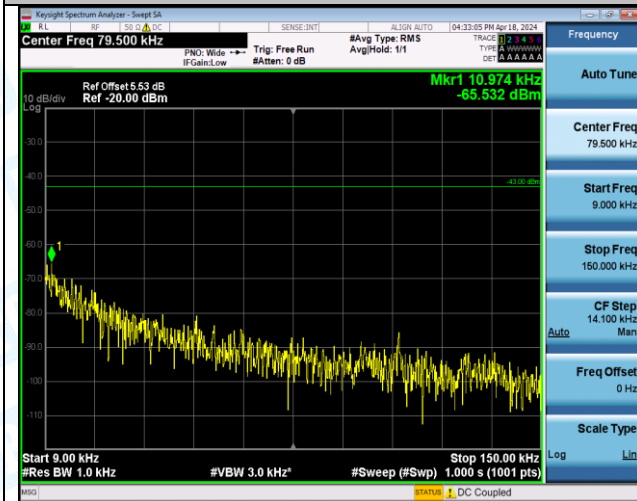

Band4_20MHz_16QAM_20300_1RB#99_0.009-0.15_0.009-0.15

Band4_20MHz_16QAM_20300_1RB#99_30-1000_30-1000