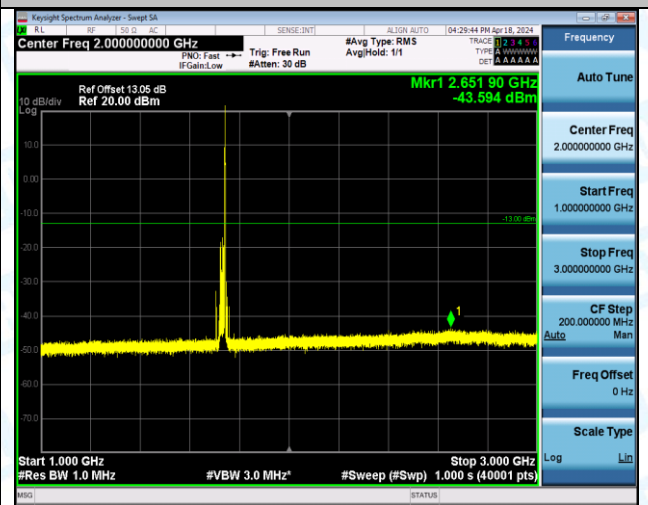

Band4_20MHz_16QAM_20175_1RB#99_0.15~30_0.15~30

Band4_20MHz_16QAM_20175_1RB#99_30~1000_30~1000

Band4_20MHz_16QAM_20175_1RB#99_1000~3000_1000~3000

Band4_20MHz_16QAM_20175_1RB#99_3000~20000_3000~20000

Band4_20MHz_16QAM_20300_1RB#0_0.009~0.15_0.009~0.15