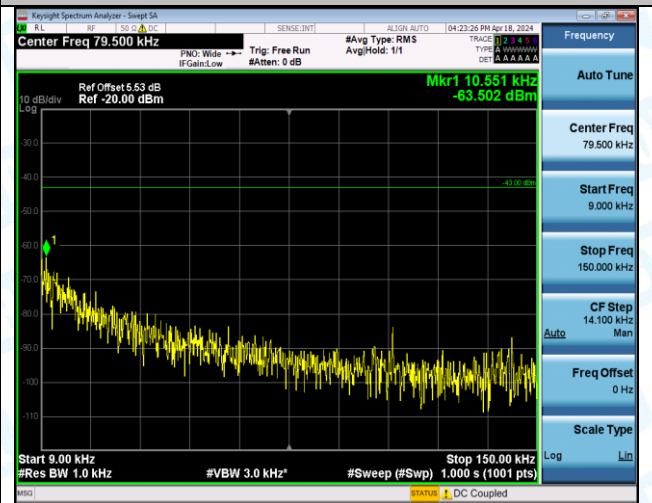

Band4_20MHz_16QAM_20050_1RB#0_0.009~0.15_0.009~0.15

Band4_20MHz_16QAM_20050_1RB#0_30~1000_30~1000