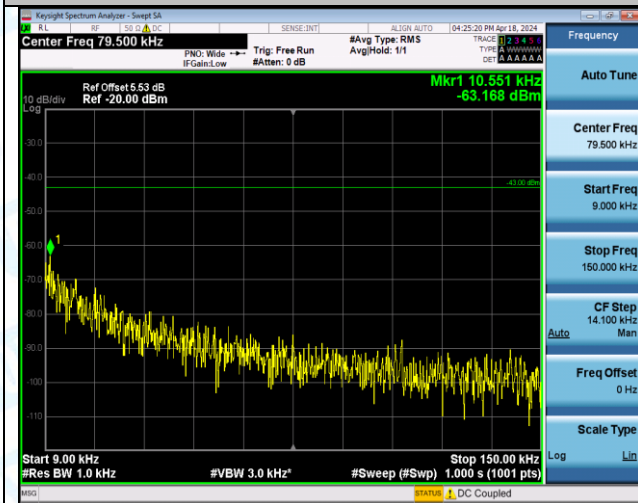

Band4_20MHz_16QAM_20050_1RB#99_0.009-0.15_0.009-0.15

Band4_20MHz_16QAM_20050_1RB#99_30-1000_30-1000