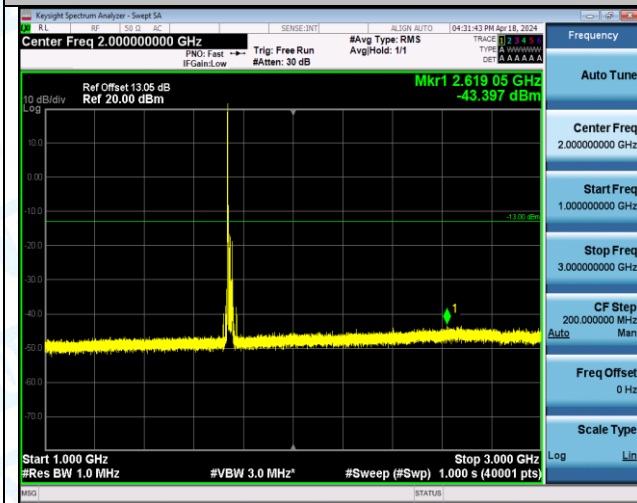

Band4_20MHz_16QAM_20300_1RB#0_0.15~30_0.15~30

Band4_20MHz_16QAM_20300_1RB#0_30~1000_30~1000

Band4_20MHz_16QAM_20300_1RB#0_1000-3000_1000-3000

Band4_20MHz_16QAM_20300_1RB#0_3000-20000_3000-20000

Band4_20MHz_16QAM_20300_1RB#99_0.009-0.15_0.009-0.15