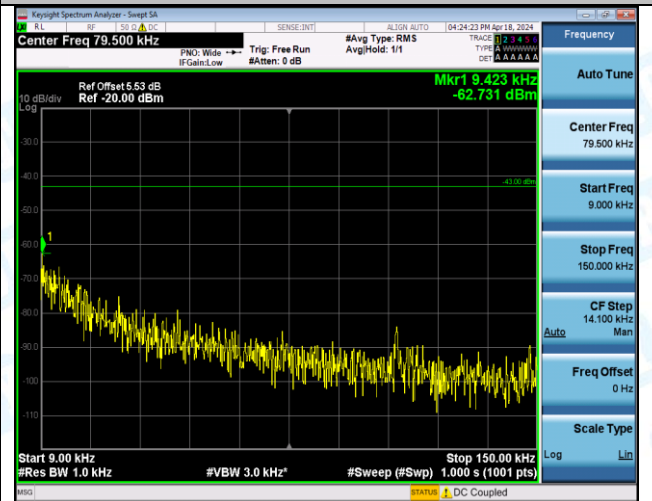

Band4_20MHz_QPSK_20050_1RB#0_1000~3000_1000~3000

Band4_20MHz_QPSK_20050_1RB#0_3000~20000_3000~20000

Band4_20MHz_QPSK_20050_1RB#99_0.009~0.15_0.009~0.15

Band4_20MHz_QPSK_20050_1RB#99_0.15~30_0.15~30

Band4_20MHz_QPSK_20050_1RB#99_30~1000_30~1000