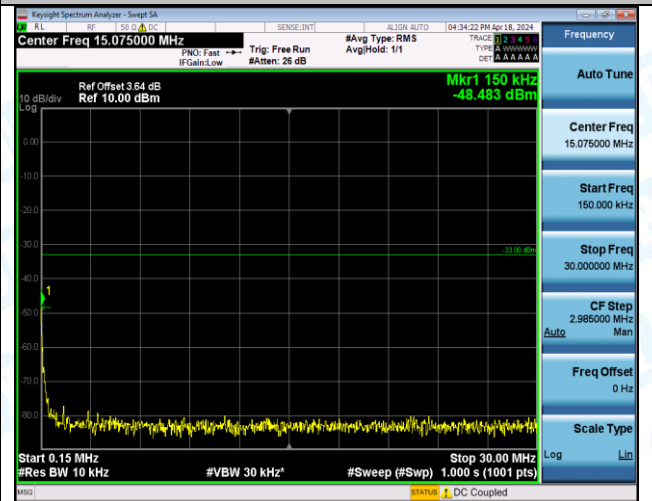

Band4_20MHz_QPSK_20050_1RB#99_1000~3000_1000~3000

Band4_20MHz_QPSK_20050_1RB#99_3000~20000_3000~20000

Band4_20MHz_QPSK_20050_100RB#0_0.009~0.15_0.009~0.15

Band4_20MHz_QPSK_20050_100RB#0_0.15~30_0.15~30

Band4_20MHz_QPSK_20050_100RB#0_30~1000_30~1000