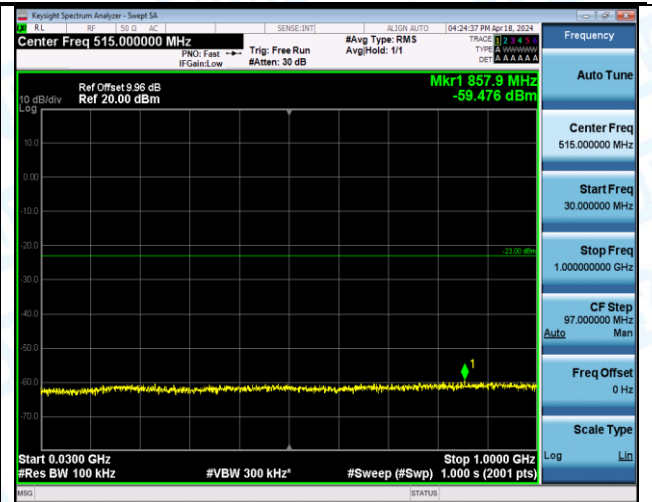

Band4_20MHz_QPSK_20050_1RB#99_30~1000_30~1000

Band4_20MHz_QPSK_20050_1RB#99_3000~20000_3000~20000