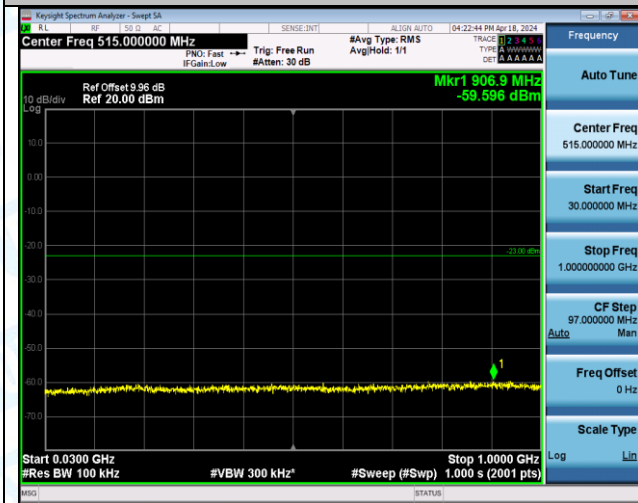

Band4_20MHz_QPSK_20050_1RB#0_30~1000_30~1000

Band4_20MHz_QPSK_20050_1RB#0_3000~20000_3000~20000