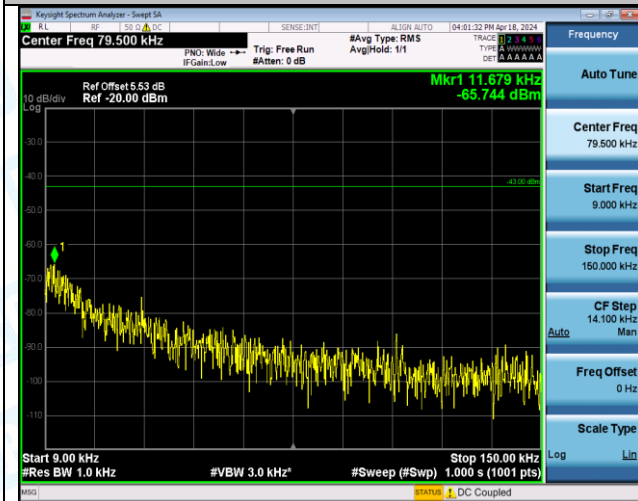

Band4_15MHz_16QAM_20025_1RB#74_1000~3000_1000~3000

Band4_15MHz_16QAM_20025_1RB#74_3000~20000_3000~20000

Band4_15MHz_16QAM_20175_1RB#0_0.009~0.15_0.009~0.15

Band4_15MHz_16QAM_20175_1RB#0_0.15~30_0.15~30

Band4_15MHz_16QAM_20175_1RB#0_30~1000_30~1000