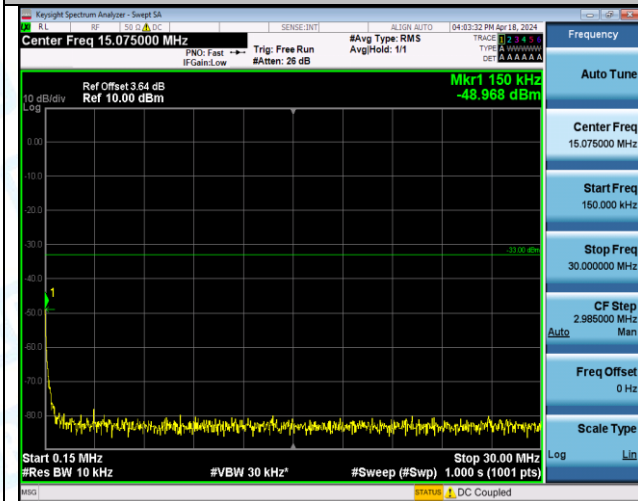

Band4_15MHz_16QAM_20175_1RB#0_1000~3000_1000~3000

Band4_15MHz_16QAM_20175_1RB#0_3000~20000_3000~20000

Band4_15MHz_16QAM_20175_1RB#74_0.009~0.15_0.009~0.15

Band4_15MHz_16QAM_20175_1RB#74_0.15~30_0.15~30

Band4_15MHz_16QAM_20175_1RB#74_30~1000_30~1000