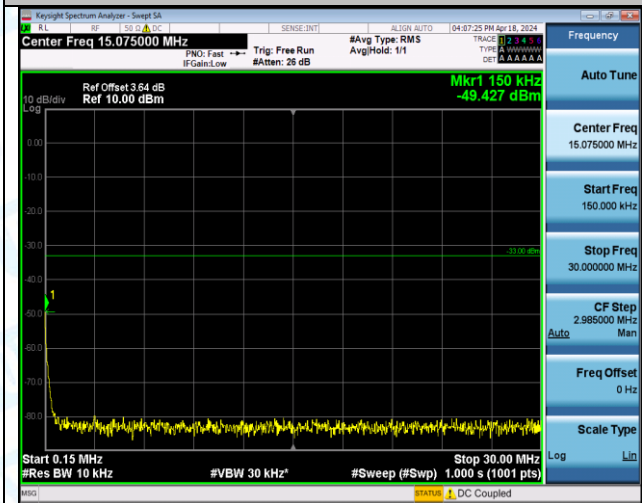

Band4_15MHz_16QAM_20325_1RB#0_1000~3000_1000~3000

Band4_15MHz_16QAM_20325_1RB#0_3000~20000_3000~20000

Band4_15MHz_16QAM_20325_1RB#74_0.009~0.15_0.009~0.15

Band4_15MHz_16QAM_20325_1RB#74_0.15~30_0.15~30

Band4_15MHz_16QAM_20325_1RB#74_30~1000_30~1000