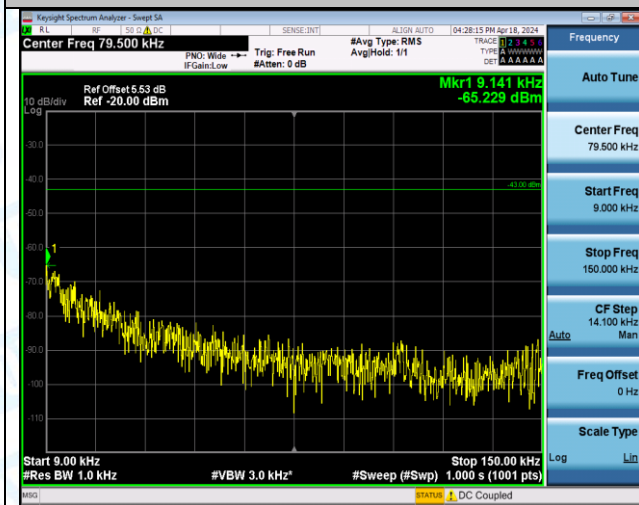

Band4_20MHz_QPSK_20175_1RB#0_1000~3000_1000~3000

Band4_20MHz_QPSK_20175_1RB#0_3000~20000_3000~20000

Band4_20MHz_QPSK_20175_1RB#99_0.009~0.15_0.009~0.15

Band4_20MHz_QPSK_20175_1RB#99_0.15~30_0.15~30

Band4_20MHz_QPSK_20175_1RB#99_30~1000_30~1000