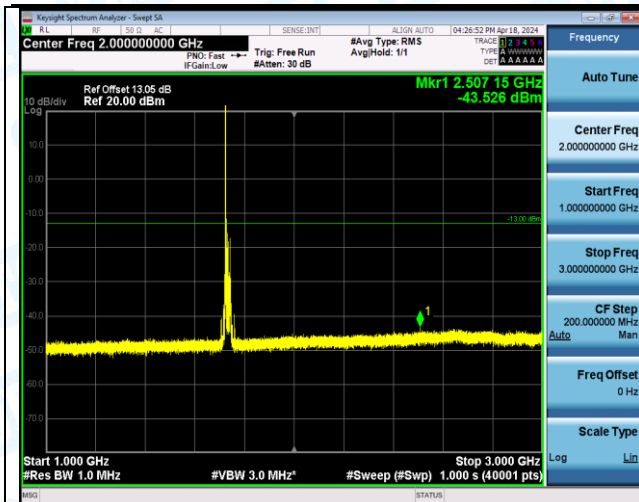

Band4_20MHz_QPSK_20175_1RB#0_1000~3000_1000~3000

Band4_20MHz_QPSK_20175_1RB#99_0.009~0.15_0.009~0.15