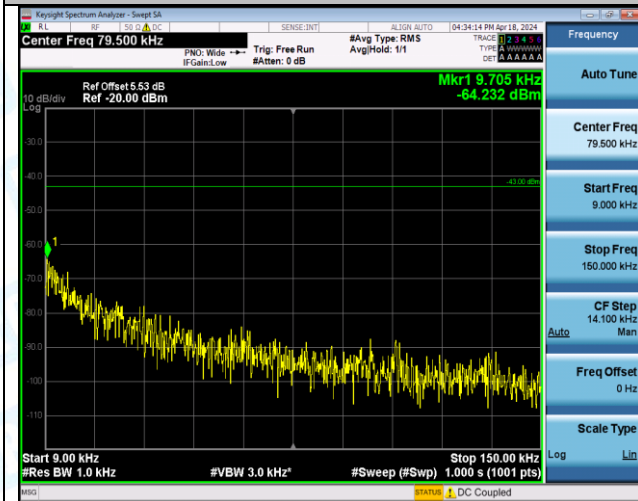

Band4_20MHz_QPSK_20050_1RB#99_1000~3000_1000~3000

Band4_20MHz_QPSK_20050_1RB#99_3000~20000_3000~20000

Band4_20MHz_QPSK_20050_100RB#0_0.009~0.15_0.009~0.15

Band4_20MHz_QPSK_20050_100RB#0_0.15~30_0.15~30

Band4_20MHz_QPSK_20050_100RB#0_30~1000_30~1000