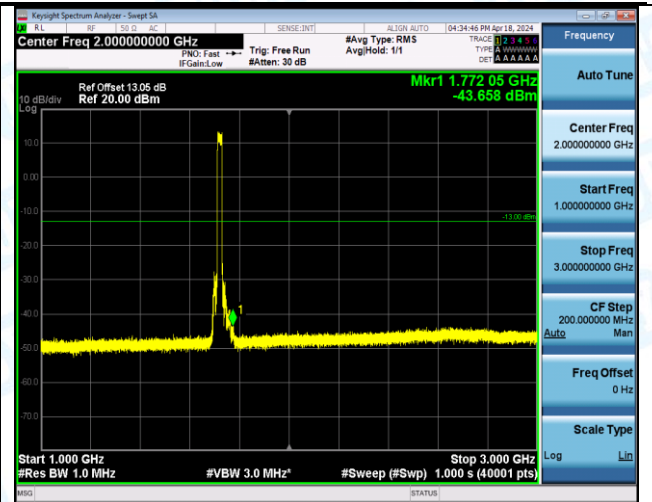

Band4_20MHz_QPSK_20050_100RB#0_1000~3000_1000~3000

Band4_20MHz_QPSK_20175_1RB#0_0.009~0.15_0.009~0.15