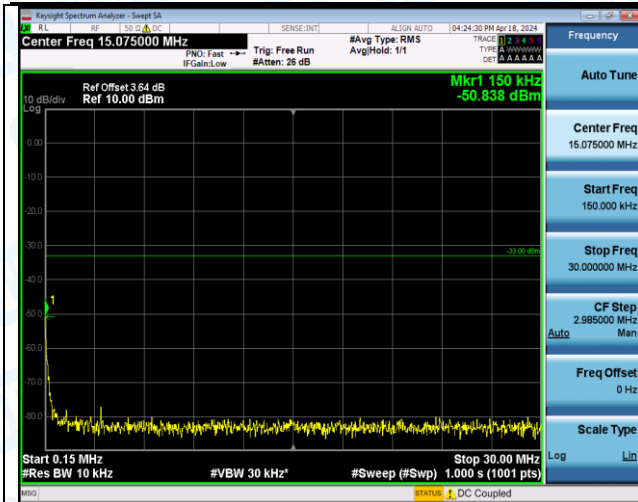

Band4_20MHz_QPSK_20050_1RB#0_1000~3000_1000~3000

Band4_20MHz_QPSK_20050_1RB#0_3000~20000_3000~20000

Band4_20MHz_QPSK_20050_1RB#99_0.009~0.15_0.009~0.15

Band4_20MHz_QPSK_20050_1RB#99_0.15~30_0.15~30

Band4_20MHz_QPSK_20050_1RB#99_30~1000_30~1000