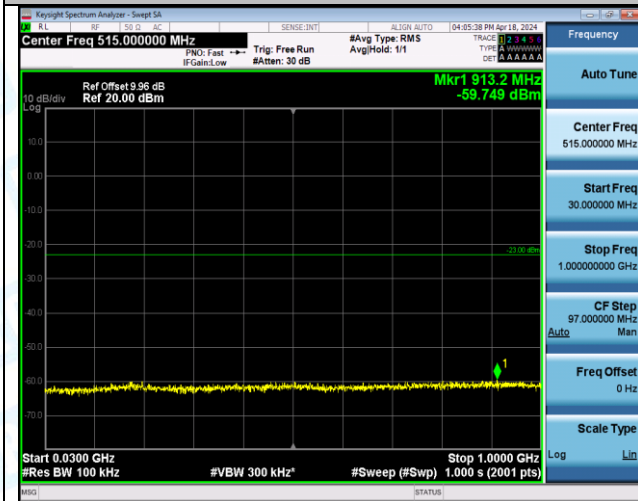

Band4_15MHz_16QAM_20325_1RB#0_30~1000_30~1000

Band4_15MHz_16QAM_20325_1RB#0_3000~20000_3000~20000