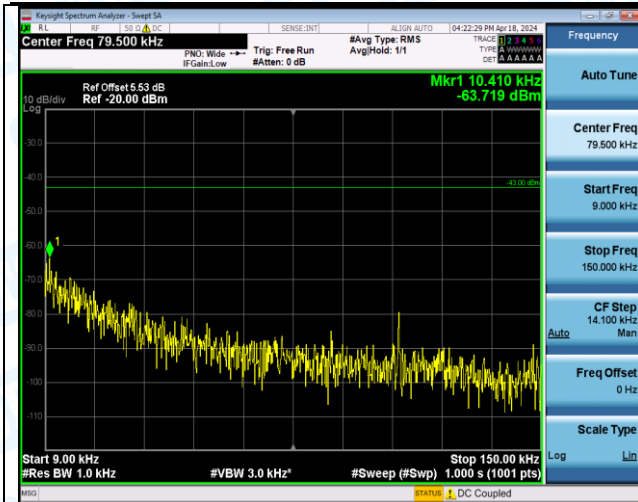

Band4_15MHz_16QAM_20325_1RB#74_1000~3000_1000~3000

Band4_15MHz_16QAM_20325_1RB#74_3000~20000_3000~20000

Band4_20MHz_QPSK_20050_1RB#0_0.009~0.15_0.009~0.15

Band4_20MHz_QPSK_20050_1RB#0_0.15~30_0.15~30

Band4_20MHz_QPSK_20050_1RB#0_30~1000_30~1000