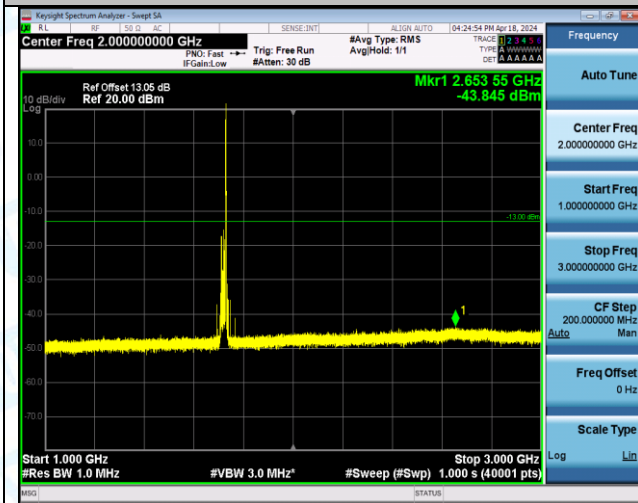

Band4_20MHz_QPSK_20050_1RB#99_1000~3000_1000~3000

Band4_20MHz_QPSK_20050_100RB#0_0.009~0.15_0.009~0.15