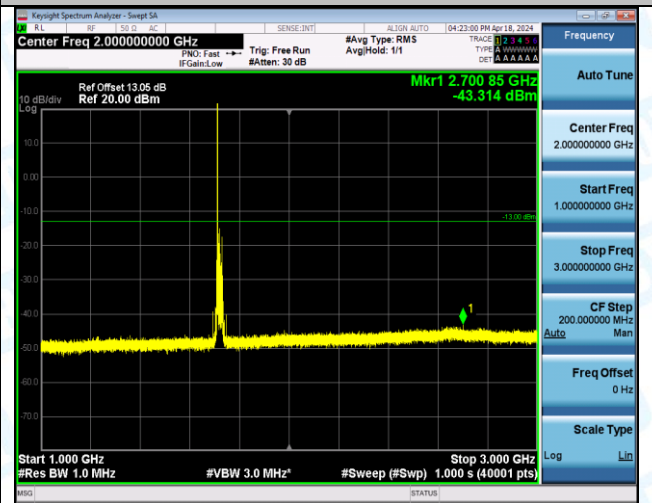

Band4_20MHz_QPSK_20050_1RB#0_1000~3000_1000~3000

Band4_20MHz_QPSK_20050_1RB#99_0.009~0.15_0.009~0.15