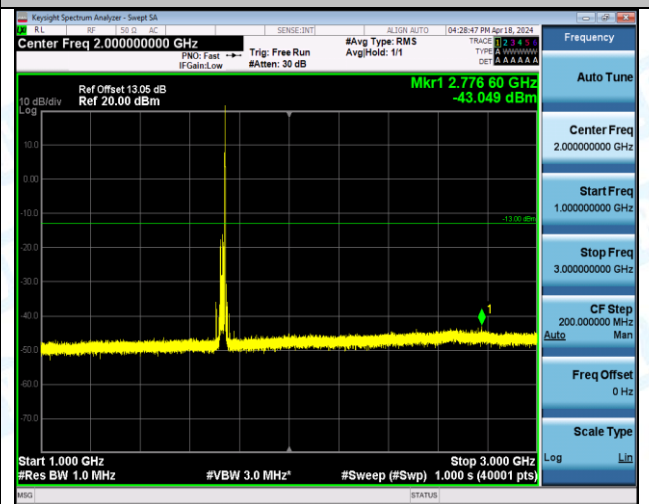

Band4_20MHz_QPSK_20175_1RB#99_1000~3000_1000~3000

Band4_20MHz_QPSK_20175_100RB#0_0.009~0.15_0.009~0.15