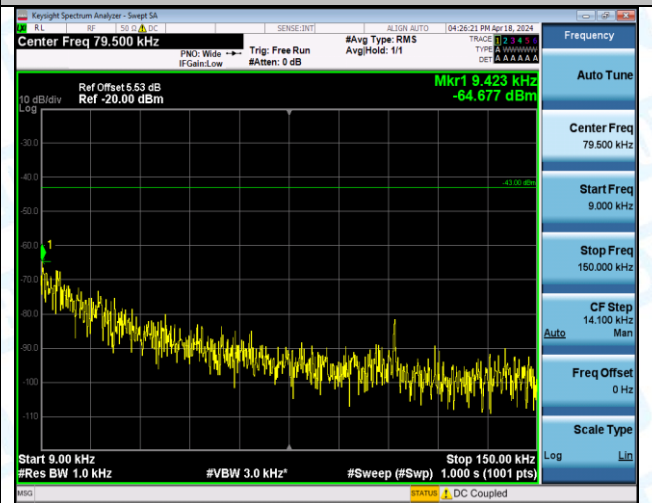

Band4_20MHz_QPSK_20050_100RB#0_1000~3000_1000~3000

Band4_20MHz_QPSK_20050_100RB#0_3000~20000_3000~20000

Band4_20MHz_QPSK_20175_1RB#0_0.009~0.15_0.009~0.15

Band4_20MHz_QPSK_20175_1RB#0_0.15~30_0.15~30

Band4_20MHz_QPSK_20175_1RB#0_30~1000_30~1000