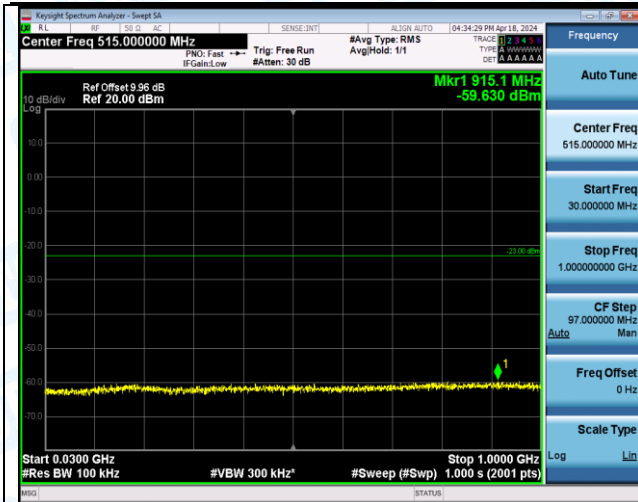

Band4_20MHz_QPSK_20050_100RB#0_30~1000_30~1000

Band4_20MHz_QPSK_20050_100RB#0_3000~20000_3000~20000