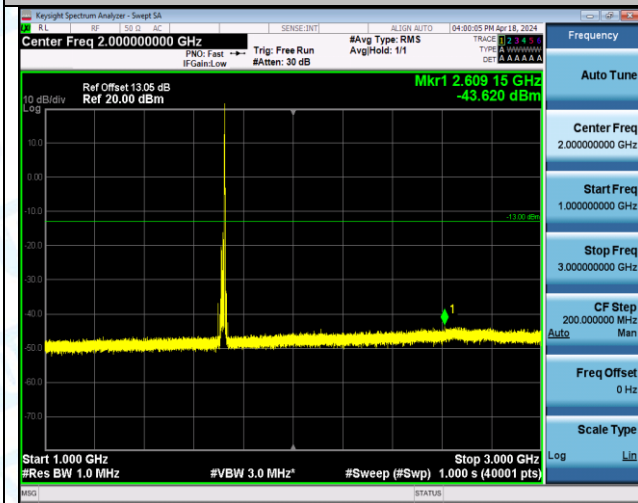

Band4_15MHz_16QAM_20025_1RB#74_1000~3000_1000~3000

Band4_15MHz_16QAM_20025_1RB#74_3000~20000_3000~20000

Band4_15MHz_16QAM_20175_1RB#0_0.009~0.15_0.009~0.15

Band4_15MHz_16QAM_20175_1RB#0_0.15~30_0.15~30

Band4_15MHz_16QAM_20175_1RB#0_30~1000_30~1000