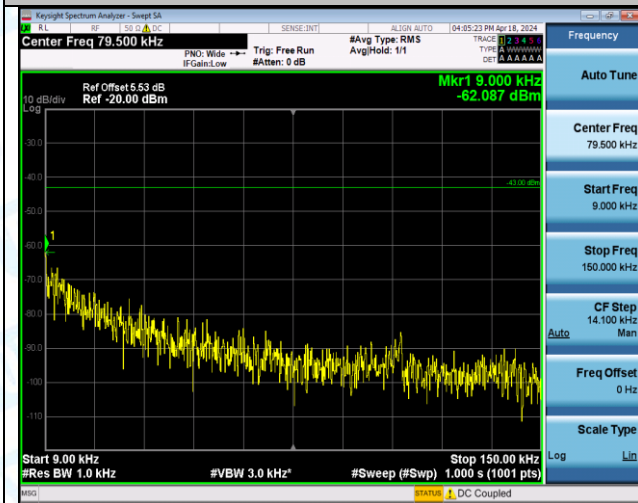

Band4_15MHz_16QAM_20175_1RB#74_1000~3000_1000~3000

Band4_15MHz_16QAM_20175_1RB#74_3000~20000_3000~20000

Band4_15MHz_16QAM_20325_1RB#0_0.009~0.15_0.009~0.15

Band4_15MHz_16QAM_20325_1RB#0_0.15~30_0.15~30

Band4_15MHz_16QAM_20325_1RB#0_30~1000_30~1000