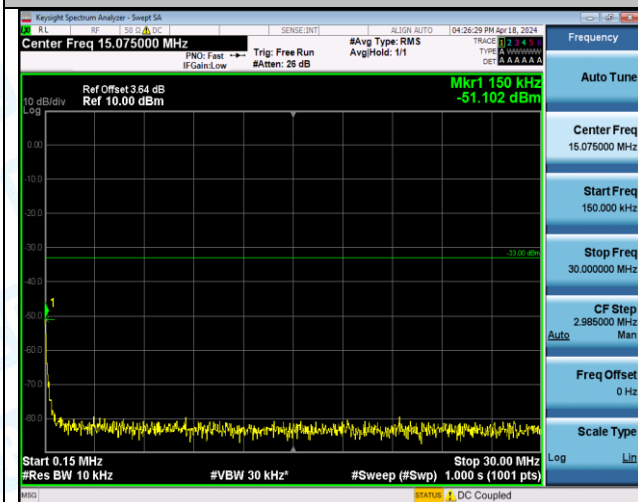

Band4_20MHz_QPSK_20050_100RB#0_1000~3000_1000~3000

Band4_20MHz_QPSK_20050_100RB#0_3000~20000_3000~20000

Band4_20MHz_QPSK_20175_1RB#0_0.009~0.15_0.009~0.15

Band4_20MHz_QPSK_20175_1RB#0_0.15~30_0.15~30

Band4_20MHz_QPSK_20175_1RB#0_30~1000_30~1000