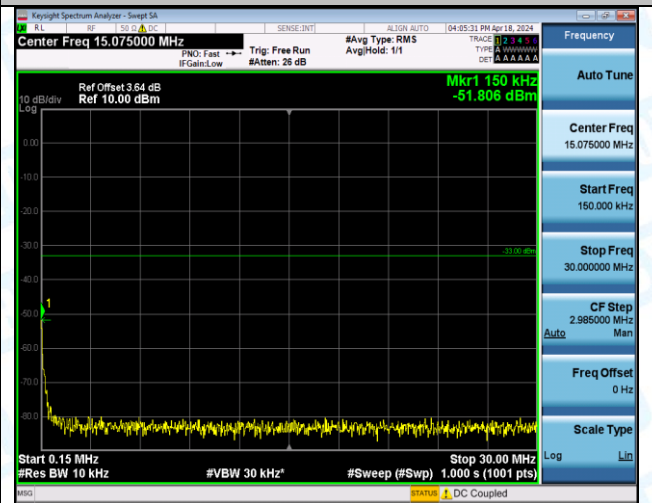

Band4_15MHz_16QAM_20175_1RB#74_1000~3000_1000~3000

Band4_15MHz_16QAM_20175_1RB#74_3000~20000_3000~20000

Band4_15MHz_16QAM_20325_1RB#0_0.009~0.15_0.009~0.15

Band4_15MHz_16QAM_20325_1RB#0_0.15~30_0.15~30

Band4_15MHz_16QAM_20325_1RB#0_30~1000_30~1000