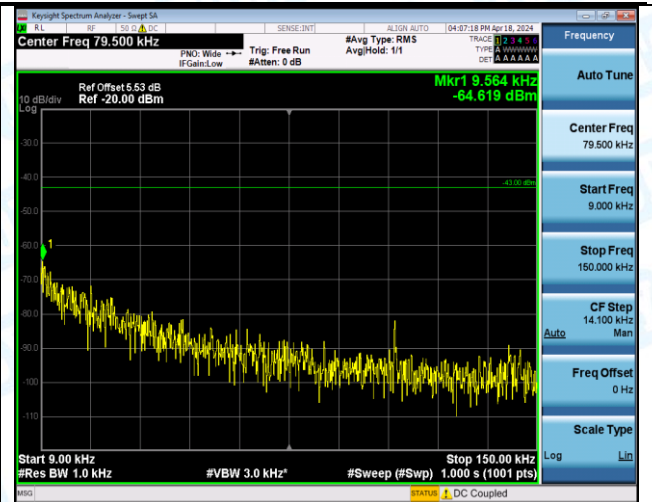

Band4_15MHz_16QAM_20325_1RB#0_1000~3000_1000~3000

Band4_15MHz_16QAM_20325_1RB#0_3000~20000_3000~20000

Band4_15MHz_16QAM_20325_1RB#74_0.009~0.15_0.009~0.15

Band4_15MHz_16QAM_20325_1RB#74_0.15~30_0.15~30

Band4_15MHz_16QAM_20325_1RB#74_30~1000_30~1000