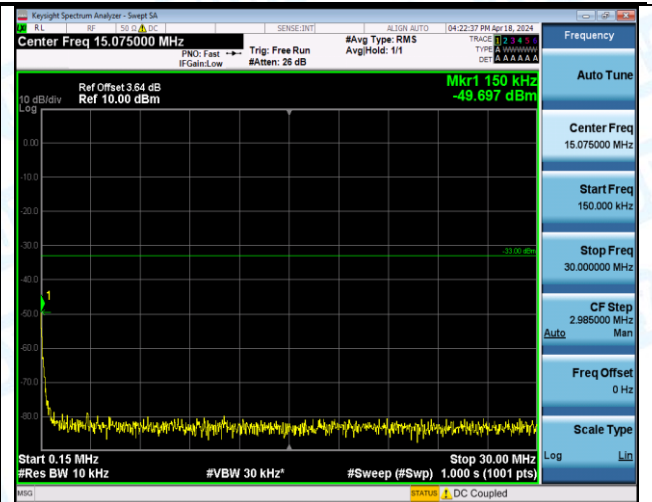

Band4_15MHz_16QAM_20325_1RB#74_1000~3000_1000~3000

Band4_15MHz_16QAM_20325_1RB#74_3000~20000_3000~20000

Band4_20MHz_QPSK_20050_1RB#0_0.009~0.15_0.009~0.15

Band4_20MHz_QPSK_20050_1RB#0_0.15~30_0.15~30

Band4_20MHz_QPSK_20050_1RB#0_30~1000_30~1000