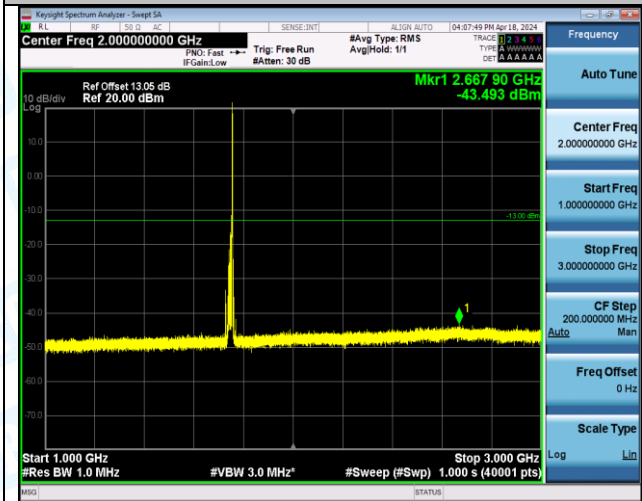

Band4_15MHz_16QAM_20325_1RB#74_1000~3000_1000~3000

Band4_20MHz_QPSK_20050_1RB#0_0.009~0.15_0.009~0.15