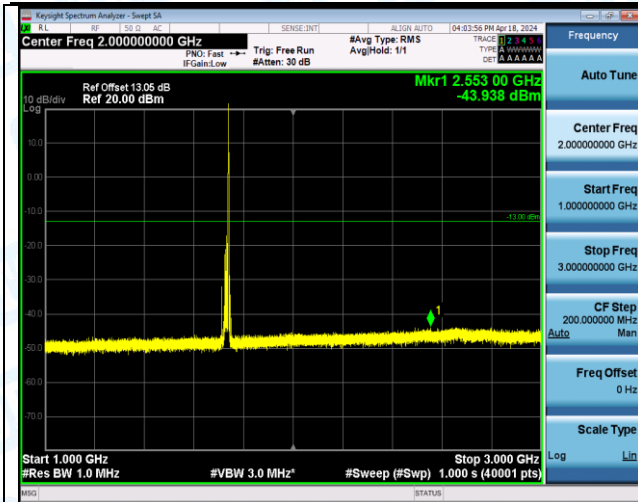

Band4_15MHz_16QAM_20175_1RB#74_1000~3000_1000~3000

Band4_15MHz_16QAM_20325_1RB#0_0.009~0.15_0.009~0.15