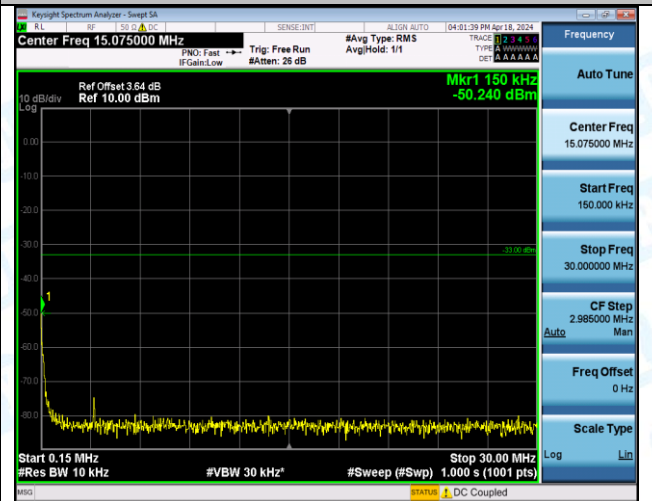

Band4_15MHz_16QAM_20025_1RB#74_1000~3000_1000~3000

Band4_15MHz_16QAM_20025_1RB#74_3000~20000_3000~20000

Band4_15MHz_16QAM_20175_1RB#0_0.009~0.15_0.009~0.15

Band4_15MHz_16QAM_20175_1RB#0_0.15~30_0.15~30

Band4_15MHz_16QAM_20175_1RB#0_30~1000_30~1000