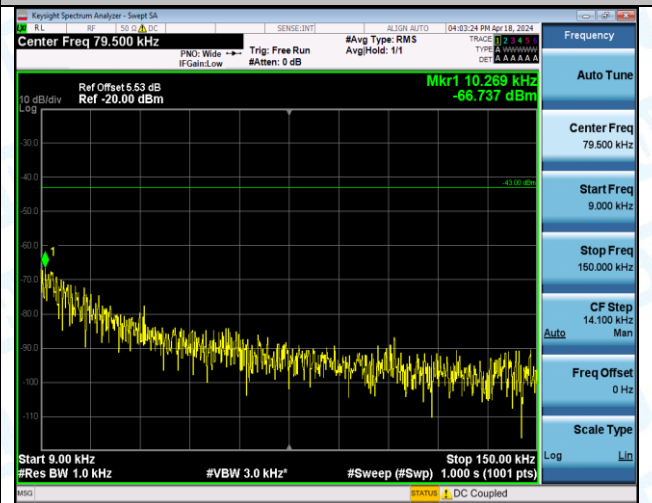

Band4_15MHz_16QAM_20175_1RB#74_0.009~0.15_0.009~0.15

Band4_15MHz_16QAM_20175_1RB#74_30~1000_30~1000