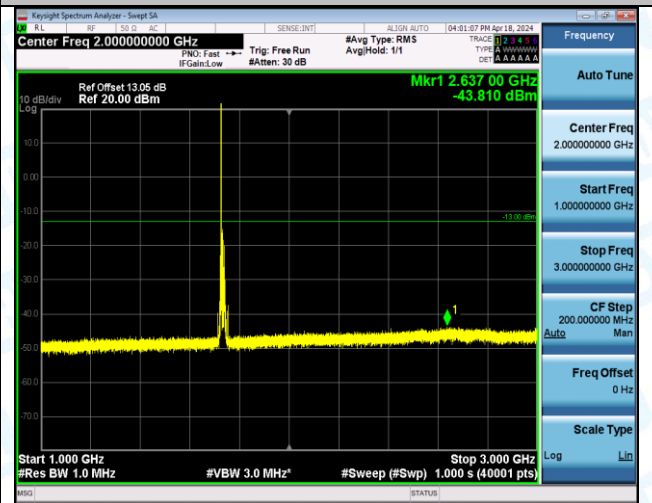

Band4_15MHz_QPSK_20175_1RB#0_1000~3000_1000~3000

Band4_15MHz_QPSK_20175_1RB#74_0.009~0.15_0.009~0.15