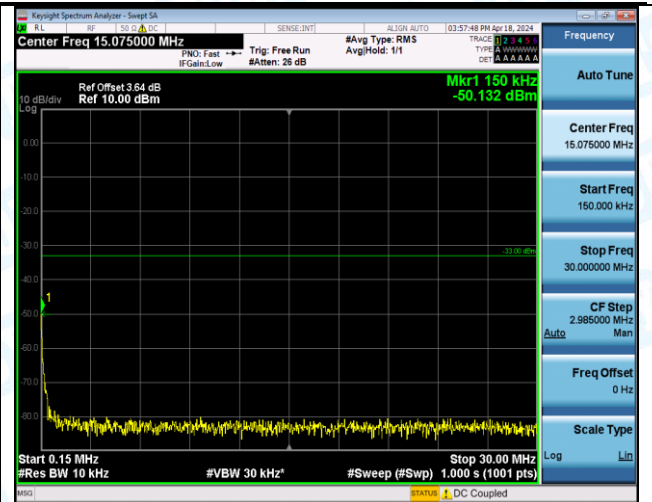

Band4_15MHz_16QAM_20025_1RB#0_0.15~30_0.15~30

Band4_15MHz_16QAM_20025_1RB#0_1000~3000_1000~3000