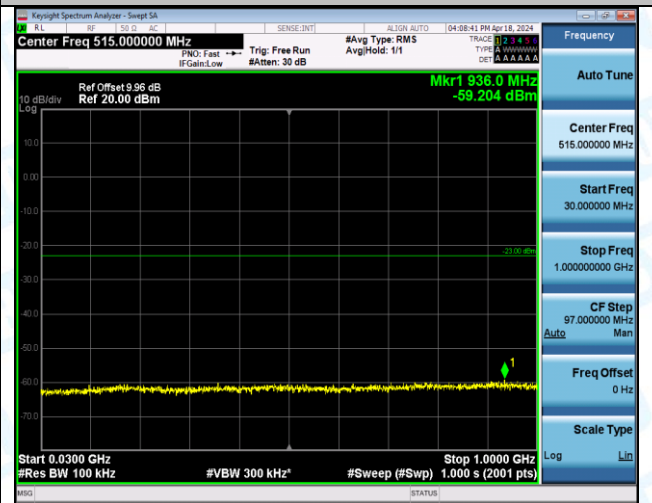

Band4_15MHz_QPSK_20025_75RB#0_30~1000_30~1000

Band4_15MHz_QPSK_20025_75RB#0_3000~20000_3000~20000