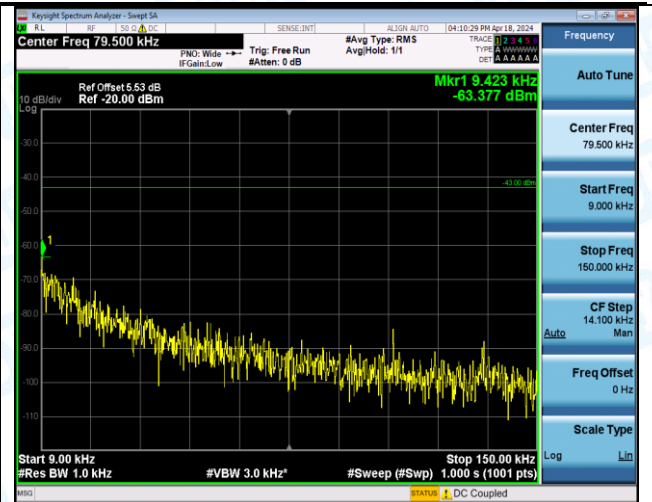

Band4_15MHz_QPSK_20325_75RB#0_0.009~0.15_0.009~0.15

Band4_15MHz_QPSK_20325_75RB#0_30~1000_30~1000