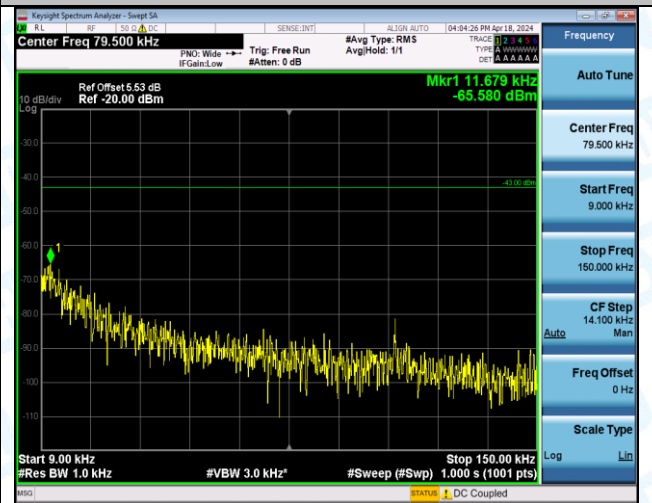

Band4_15MHz_QPSK_20325_1RB#0_0.009~0.15_0.009~0.15

Band4_15MHz_QPSK_20325_1RB#0_30~1000_30~1000