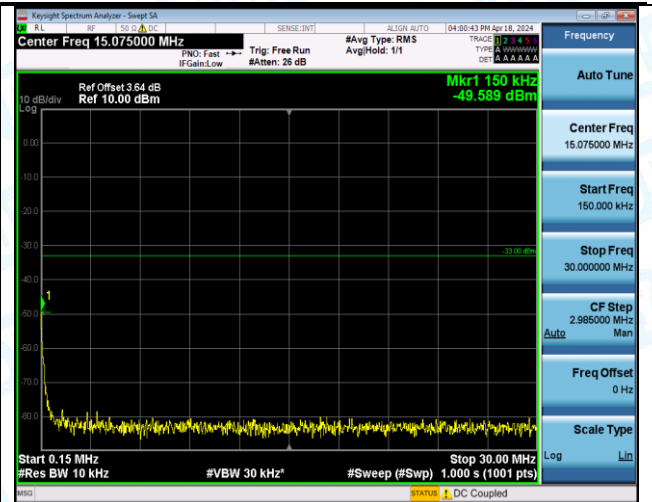

Band4_15MHz_QPSK_20175_1RB#0_0.15~30_0.15~30

Band4_15MHz_QPSK_20175_1RB#0_1000~3000_1000~3000