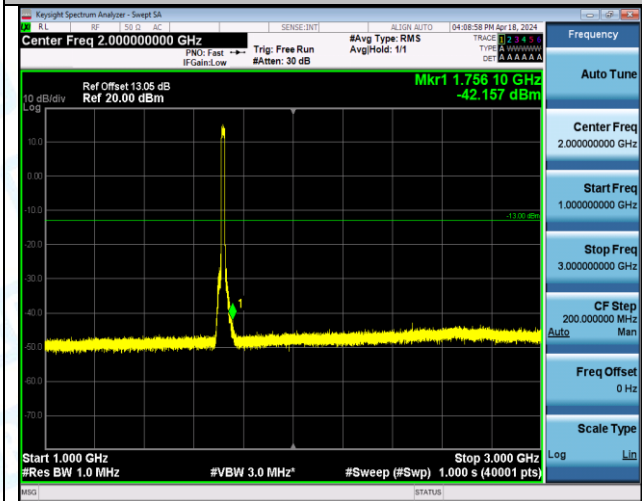

Band4_15MHz_QPSK_20025_75RB#0_1000~3000_1000~3000

Band4_15MHz_QPSK_20175_1RB#0_0.009~0.15_0.009~0.15