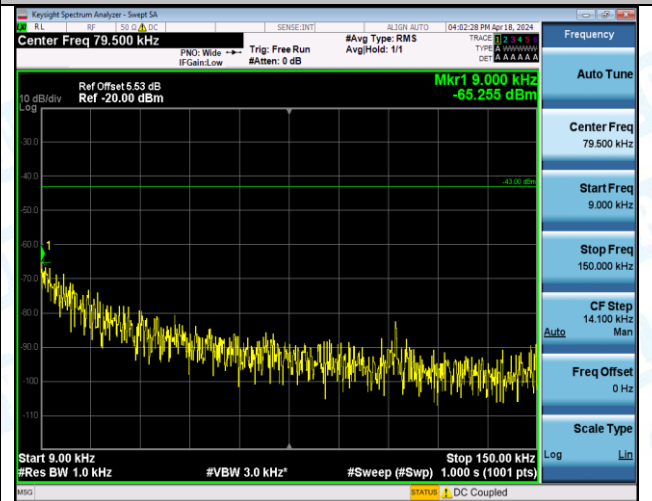

Band4_15MHz_QPSK_20175_1RB#74_0.009~0.15_0.009~0.15

Band4_15MHz_QPSK_20175_1RB#74_30~1000_30~1000