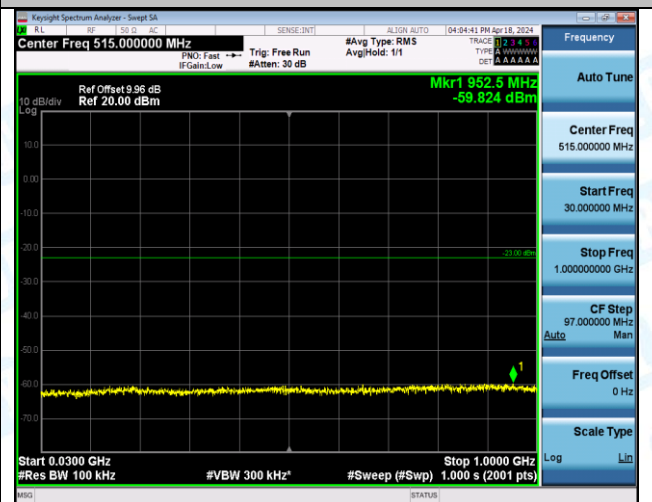

Band4_15MHz_QPSK_20325_1RB#0_30~1000_30~1000

Band4_15MHz_QPSK_20325_1RB#0_3000~20000_3000~20000