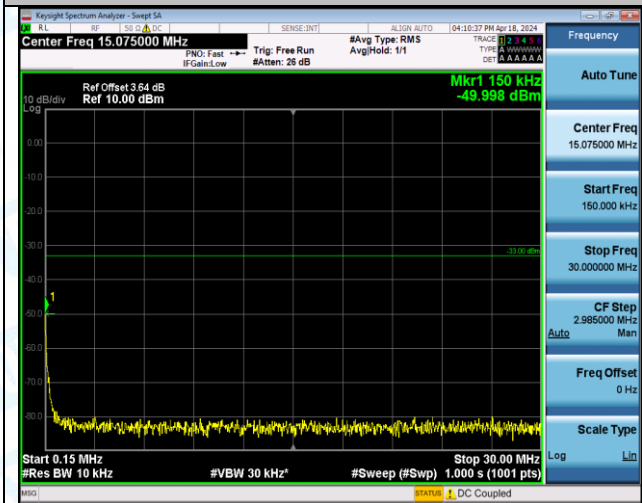

Band4_15MHz_QPSK_20325_75RB#0_0.15~30_0.15~30

Band4_15MHz_QPSK_20325_75RB#0_1000~3000_1000~3000