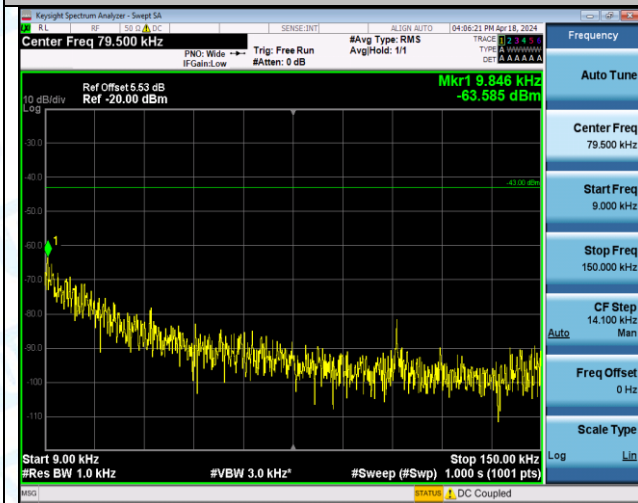

Band4\_15MHz\_QPSK\_20325\_1RB#0\_1000~3000\_1000~3000

Band4\_15MHz\_QPSK\_20325\_1RB#0\_3000~20000\_3000~20000

Band4\_15MHz\_QPSK\_20325\_1RB#74\_0.009~0.15\_0.009~0.15

Band4\_15MHz\_QPSK\_20325\_1RB#74\_0.15~30\_0.15~30