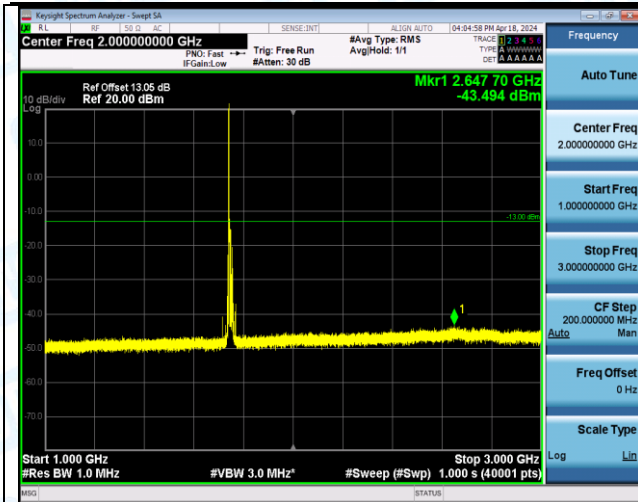

Band4_15MHz_QPSK_20325_1RB#0_1000~3000_1000~3000

Band4_15MHz_QPSK_20325_1RB#74_0.009~0.15_0.009~0.15