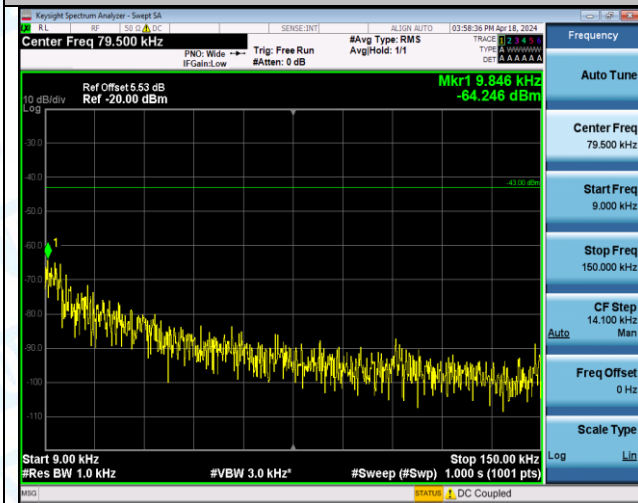

Band4\_15MHz\_QPSK\_20025\_1RB#74\_0.009~0.15\_0.009~0.15

Band4\_15MHz\_QPSK\_20025\_1RB#74\_0.15~30\_0.15~30

Band4\_15MHz\_QPSK\_20025\_1RB#74\_30~1000\_30~1000

Band4\_15MHz\_QPSK\_20025\_1RB#74\_1000~3000\_1000~3000