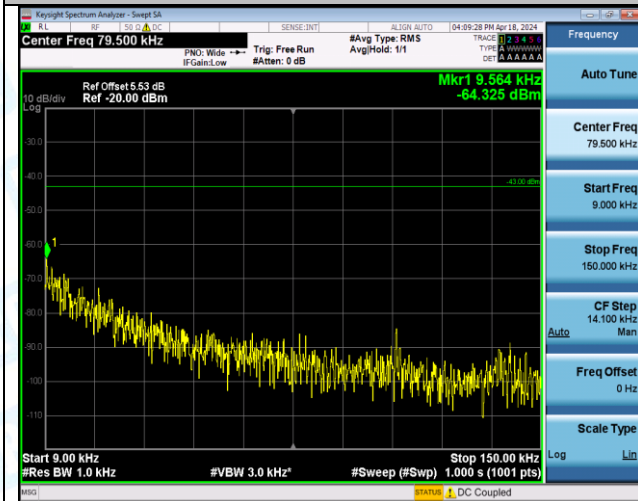

Band4_15MHz_QPSK_20175_75RB#0_0.009~0.15_0.009~0.15

Band4_15MHz_QPSK_20175_75RB#0_30~1000_30~1000