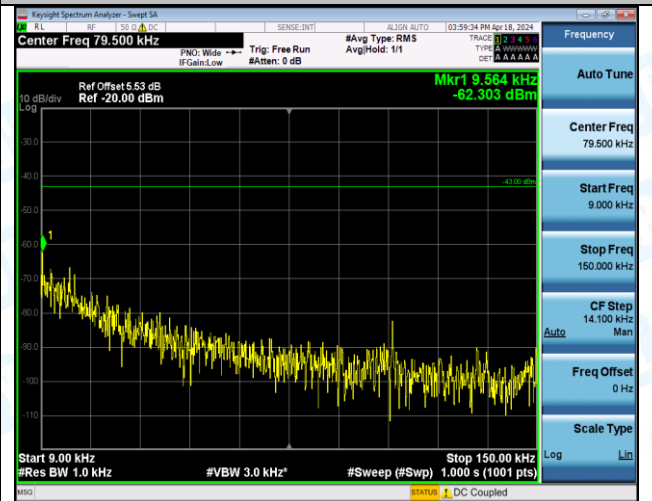

Band4_15MHz_16QAM_20025_1RB#74_0.009~0.15_0.009~0.15

Band4_15MHz_16QAM_20025_1RB#74_30~1000_30~1000