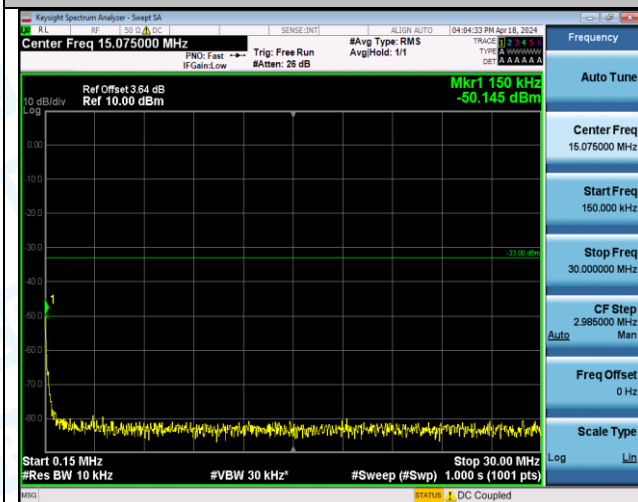

Band4\_15MHz\_QPSK\_20175\_75RB#0\_3000~20000\_3000~20000

Band4\_15MHz\_QPSK\_20325\_1RB#0\_0.009~0.15\_0.009~0.15

Band4\_15MHz\_QPSK\_20325\_1RB#0\_0.15~30\_0.15~30

Band4\_15MHz\_QPSK\_20325\_1RB#0\_30~1000\_30~1000