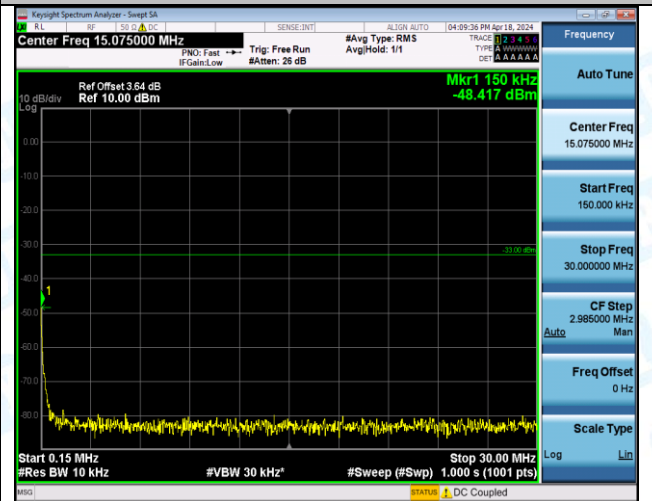

Band4_15MHz_QPSK_20175_75RB#0_0.15~30_0.15~30

Band4_15MHz_QPSK_20175_75RB#0_1000~3000_1000~3000