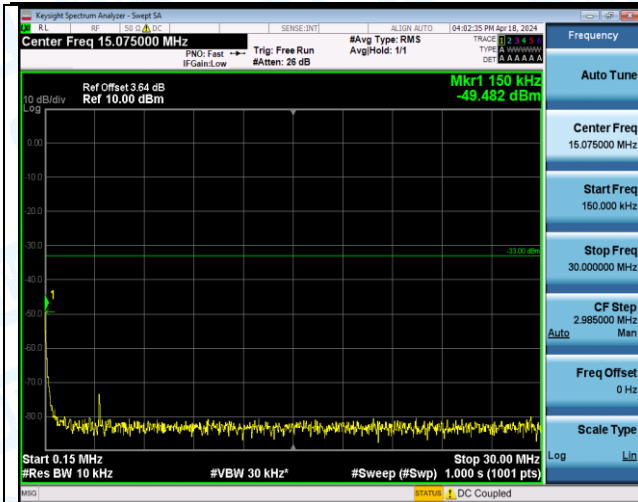

Band4_15MHz_QPSK_20175_1RB#74_0.15~30_0.15~30

Band4_15MHz_QPSK_20175_1RB#74_1000~3000_1000~3000