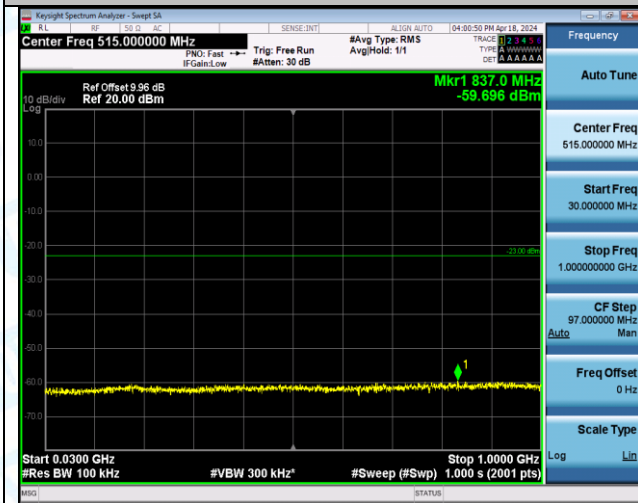

Band4_15MHz_QPSK_20175_1RB#0_30~1000_30~1000

Band4_15MHz_QPSK_20175_1RB#0_3000~20000_3000~20000