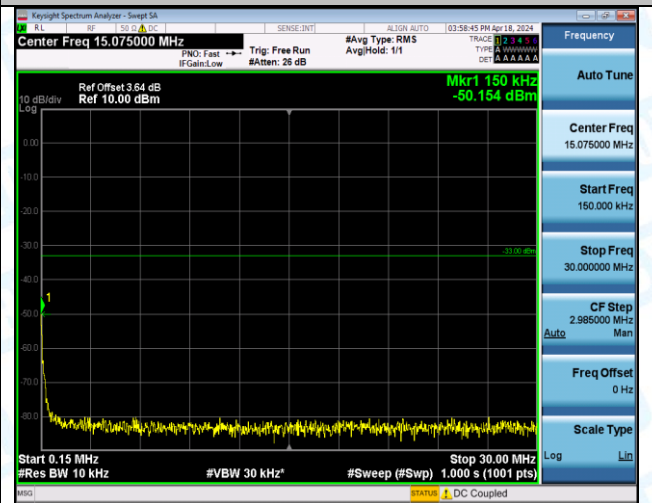

Band4\_15MHz\_QPSK\_20025\_1RB#74\_0.009~0.15\_0.009~0.15

Band4\_15MHz\_QPSK\_20025\_1RB#74\_0.15~30\_0.15~30

Band4\_15MHz\_QPSK\_20025\_1RB#74\_30~1000\_30~1000

Band4\_15MHz\_QPSK\_20025\_1RB#74\_1000~3000\_1000~3000