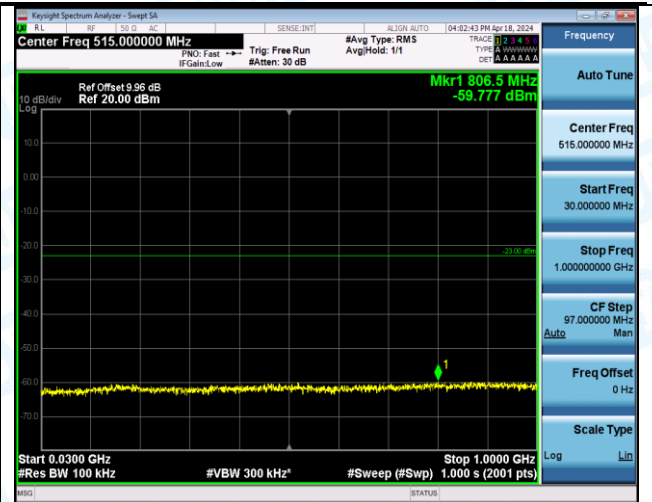

Band4_15MHz_QPSK_20175_1RB#74_30~1000_30~1000

Band4_15MHz_QPSK_20175_1RB#74_3000~20000_3000~20000