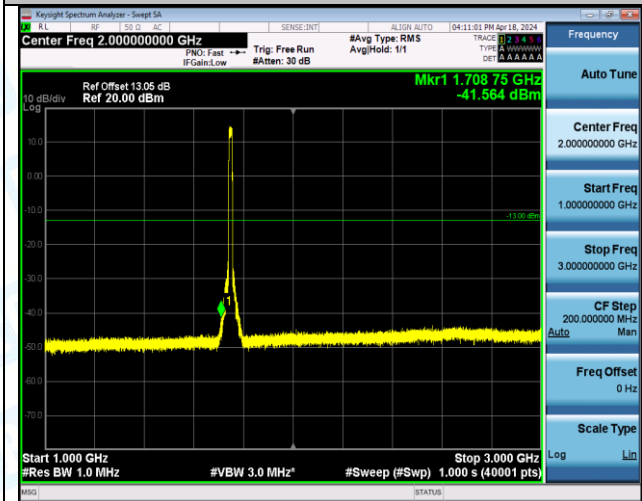

Band4\_15MHz\_QPSK\_20325\_75RB#0\_0.15~30\_0.15~30

Band4\_15MHz\_QPSK\_20325\_75RB#0\_30~1000\_30~1000

Band4\_15MHz\_QPSK\_20325\_75RB#0\_1000~3000\_1000~3000

Band4\_15MHz\_QPSK\_20325\_75RB#0\_3000~20000\_3000~20000