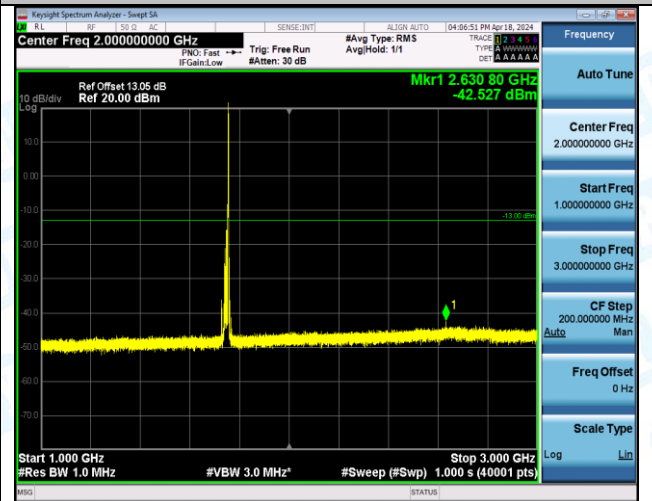

Band4_15MHz_QPSK_20325_1RB#74_1000~3000_1000~3000

Band4_15MHz_QPSK_20325_75RB#0_0.009~0.15_0.009~0.15