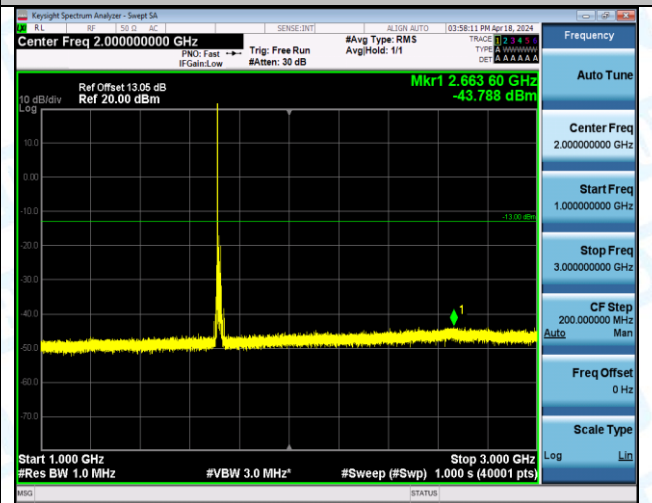

Band4_15MHz_16QAM_20025_1RB#0_1000~3000_1000~3000

Band4_15MHz_16QAM_20025_1RB#74_0.009~0.15_0.009~0.15