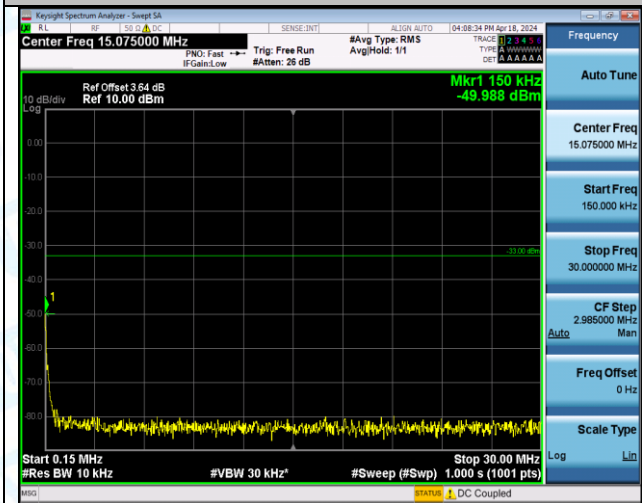

Band4\_15MHz\_QPSK\_20025\_1RB#74\_3000~20000\_3000~20000

Band4\_15MHz\_QPSK\_20025\_75RB#0\_0.009~0.15\_0.009~0.15

Band4\_15MHz\_QPSK\_20025\_75RB#0\_0.15~30\_0.15~30

Band4\_15MHz\_QPSK\_20025\_75RB#0\_30~1000\_30~1000