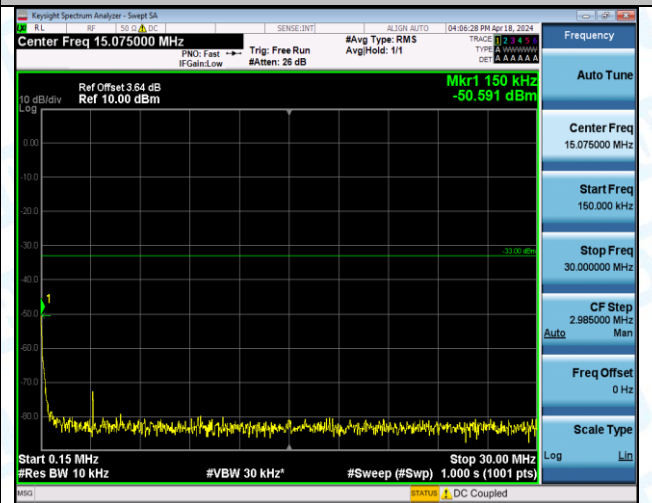

Band4_15MHz_QPSK_20325_1RB#74_0.15~30_0.15~30

Band4_15MHz_QPSK_20325_1RB#74_1000~3000_1000~3000