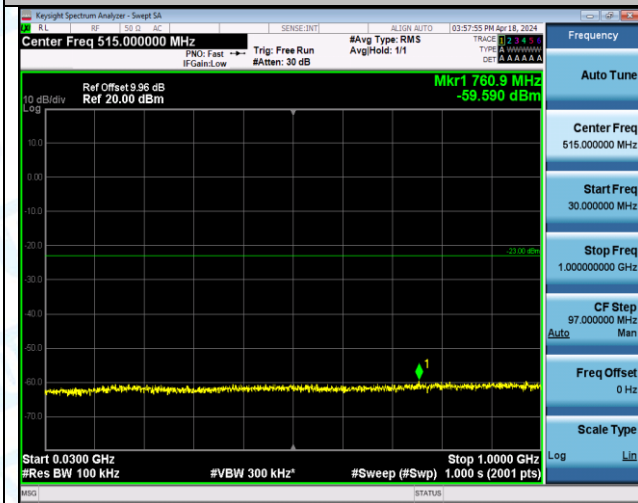

Band4\_15MHz\_16QAM\_20025\_1RB#0\_0.009~0.15\_0.009~0.15

Band4\_15MHz\_16QAM\_20025\_1RB#0\_0.15~30\_0.15~30

Band4\_15MHz\_16QAM\_20025\_1RB#0\_30~1000\_30~1000

Band4\_15MHz\_16QAM\_20025\_1RB#0\_1000~3000\_1000~3000