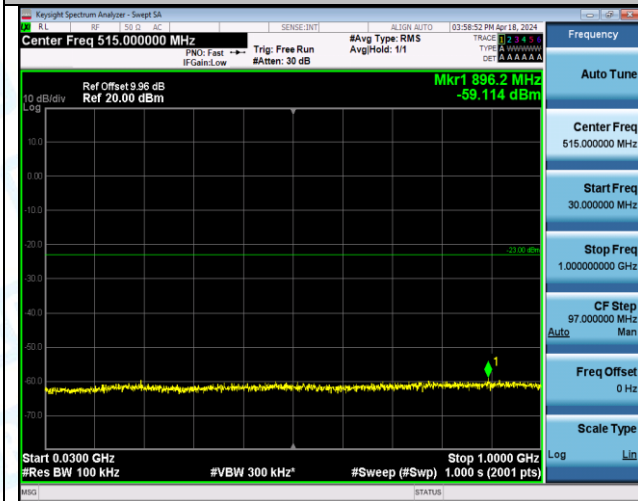

Band4\_15MHz\_QPSK\_20025\_1RB#74\_0.009~0.15\_0.009~0.15

Band4\_15MHz\_QPSK\_20025\_1RB#74\_0.15~30\_0.15~30

Band4\_15MHz\_QPSK\_20025\_1RB#74\_30~1000\_30~1000

Band4\_15MHz\_QPSK\_20025\_1RB#74\_1000~3000\_1000~3000