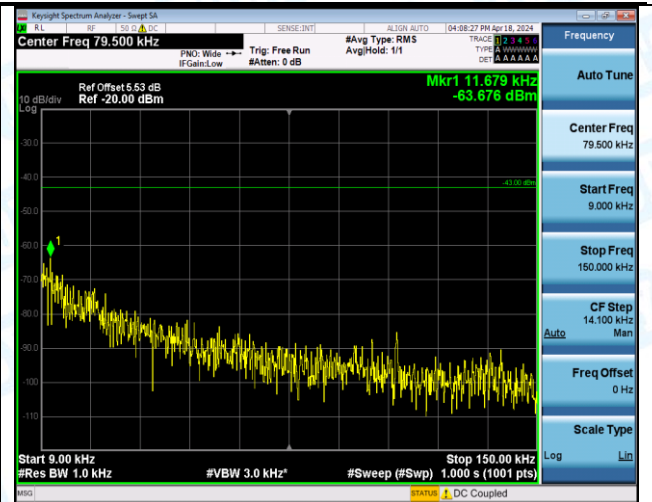

Band4_15MHz_QPSK_20025_75RB#0_0.009~0.15_0.009~0.15

Band4_15MHz_QPSK_20025_75RB#0_30~1000_30~1000