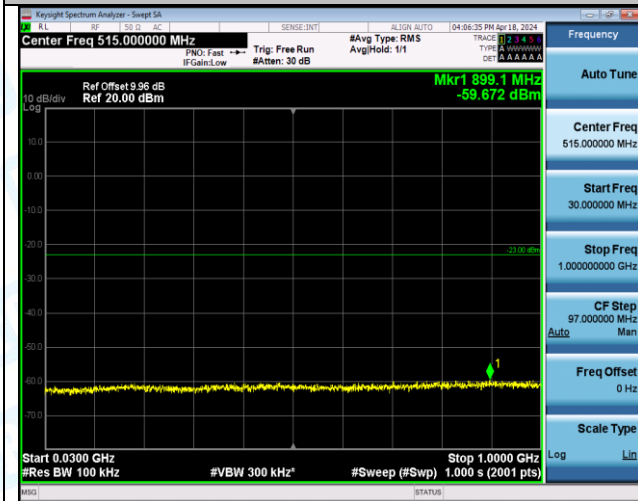

Band4_15MHz_QPSK_20325_1RB#74_30~1000_30~1000

Band4_15MHz_QPSK_20325_1RB#74_3000~20000_3000~20000