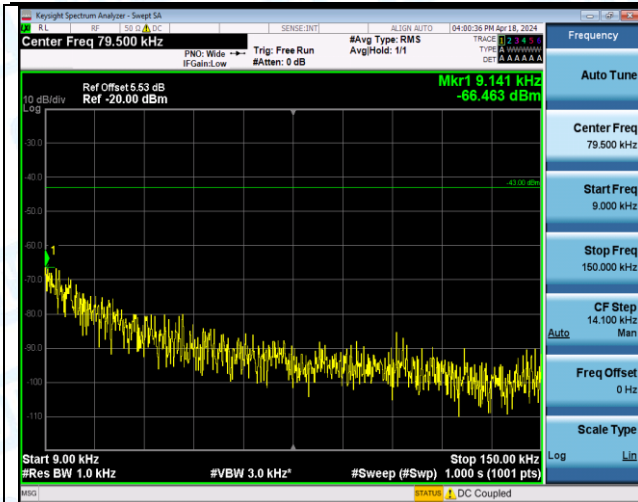

Band4\_15MHz\_QPSK\_20025\_75RB#0\_1000~3000\_1000~3000

Band4\_15MHz\_QPSK\_20025\_75RB#0\_3000~20000\_3000~20000

Band4\_15MHz\_QPSK\_20175\_1RB#0\_0.009~0.15\_0.009~0.15

Band4\_15MHz\_QPSK\_20175\_1RB#0\_0.15~30\_0.15~30