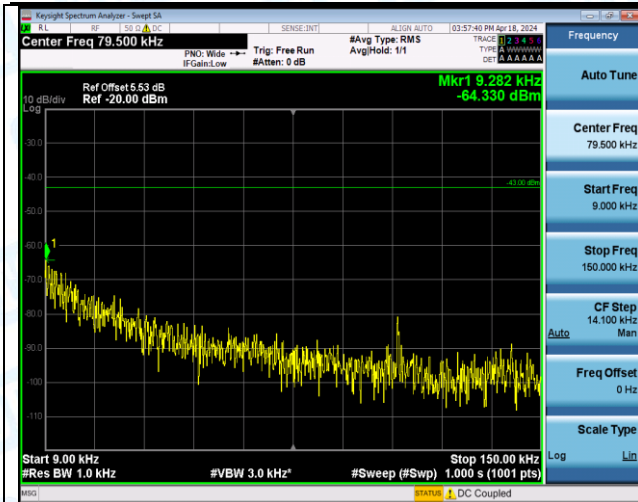

Band4_15MHz_16QAM_20025_1RB#0_0.009~0.15_0.009~0.15

Band4_15MHz_16QAM_20025_1RB#0_30~1000_30~1000