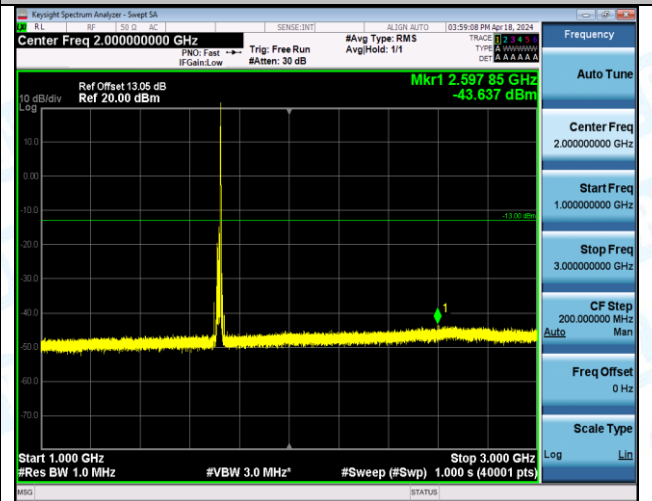

Band4_15MHz_QPSK_20025_1RB#74_1000~3000_1000~3000

Band4_15MHz_QPSK_20025_75RB#0_0.009~0.15_0.009~0.15