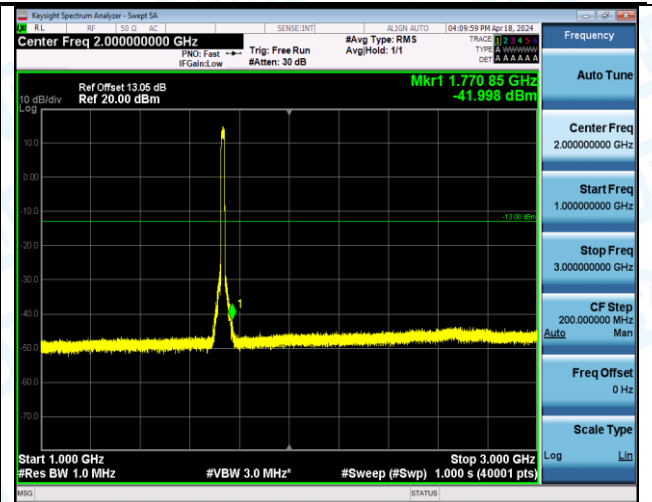

Band4_15MHz_QPSK_20175_75RB#0_1000~3000_1000~3000

Band4_15MHz_QPSK_20325_1RB#0_0.009~0.15_0.009~0.15