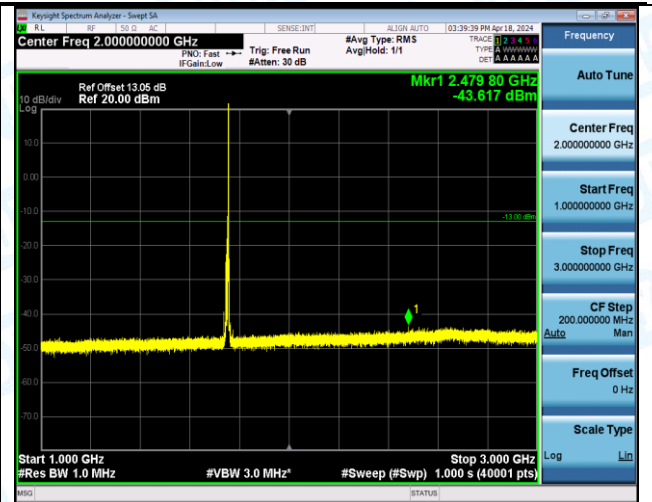

Band4_10MHz_16QAM_20350_1RB#49_1000-3000_1000-3000

Band4_15MHz_QPSK_20025_1RB#0_0.009~0.15_0.009~0.15