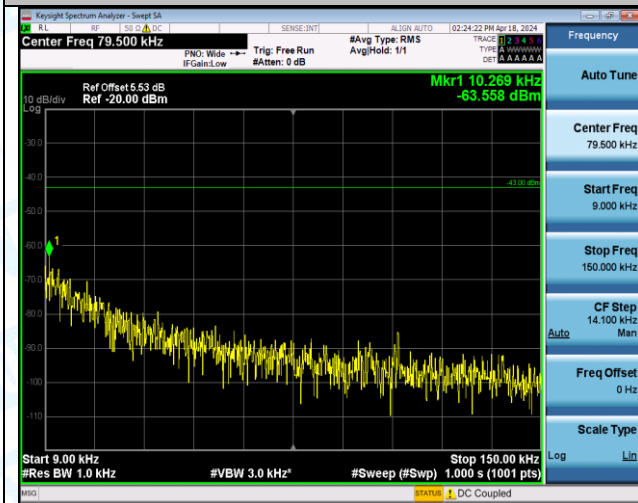

Band4_10MHz_16QAM_20000_1RB#0_30~1000_30~1000

Band4_10MHz_16QAM_20000_1RB#0_1000~3000_1000~3000

Band4_10MHz_16QAM_20000_1RB#0_3000~20000_3000~20000

Band4_10MHz_16QAM_20000_1RB#49_0.009-0.15_0.009-0.15

Band4_10MHz_16QAM_20000_1RB#49_0.15-30_0.15-30