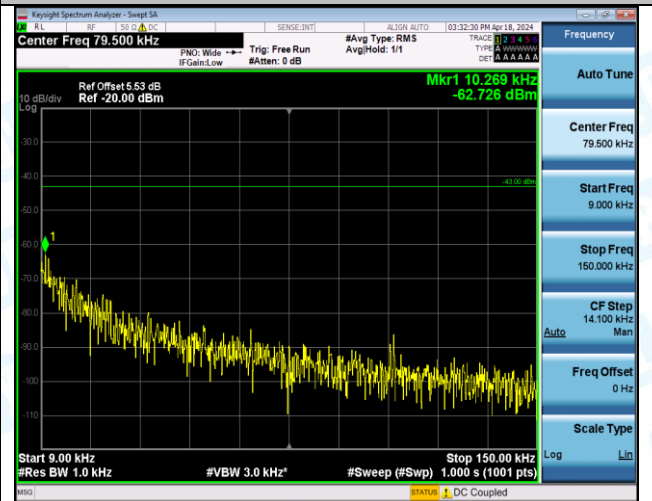

Band4_10MHz_QPSK_20350_1RB#0_30~1000_30~1000

Band4_10MHz_QPSK_20350_1RB#0_1000~3000_1000~3000

Band4_10MHz_QPSK_20350_1RB#0_3000~20000_3000~20000

Band4_10MHz_QPSK_20350_1RB#49_0.009~0.15_0.009~0.15

Band4_10MHz_QPSK_20350_1RB#49_0.15~30_0.15~30