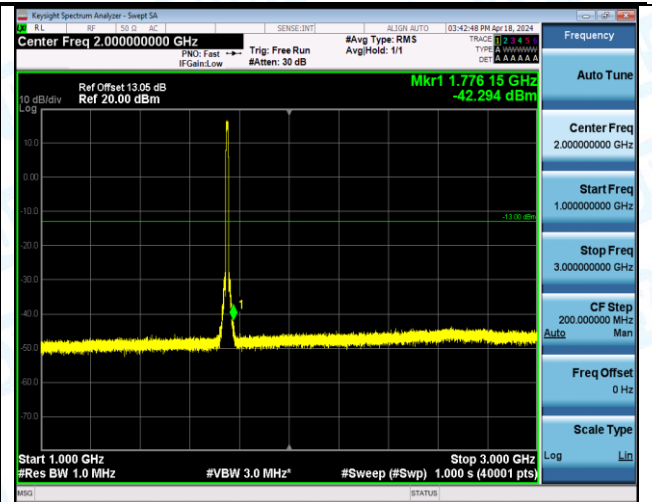

Band4_10MHz_QPSK_20350_50RB#0_1000~3000_1000~3000

Band4_10MHz_16QAM_20000_1RB#0_0.009~0.15_0.009~0.15