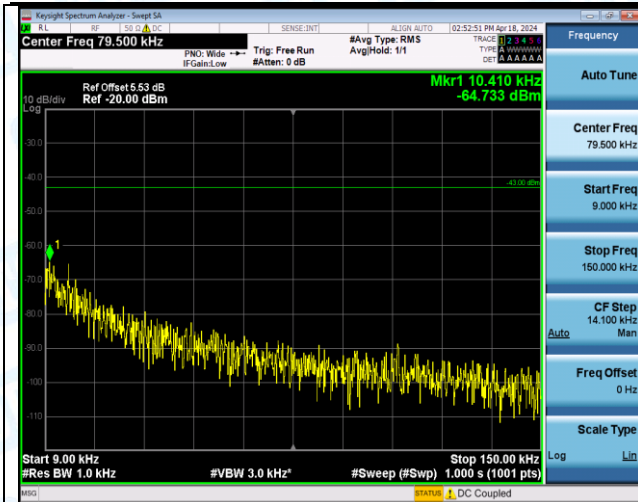

Band4_10MHz_16QAM_20175_1RB#0_30~1000_30~1000

Band4_10MHz_16QAM_20175_1RB#0_1000~3000_1000~3000

Band4_10MHz_16QAM_20175_1RB#0_3000~20000_3000~20000

Band4_10MHz_16QAM_20175_1RB#49_0.009~0.15_0.009~0.15

Band4_10MHz_16QAM_20175_1RB#49_0.15~30_0.15~30