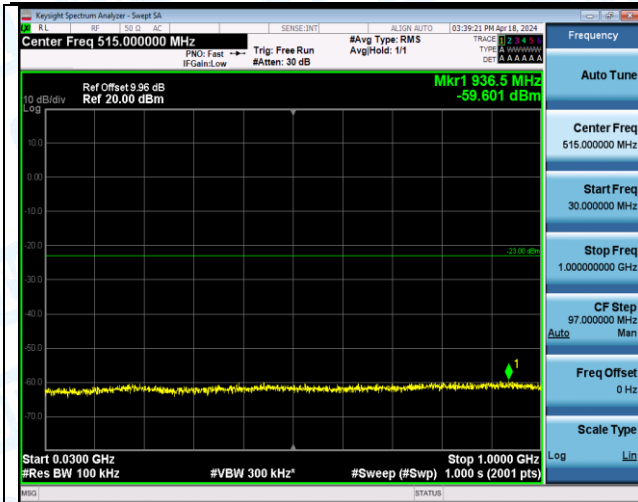

Band4_10MHz_16QAM_20350_1RB#49_30-1000_30-1000

Band4_10MHz_16QAM_20350_1RB#49_3000~20000_3000~20000