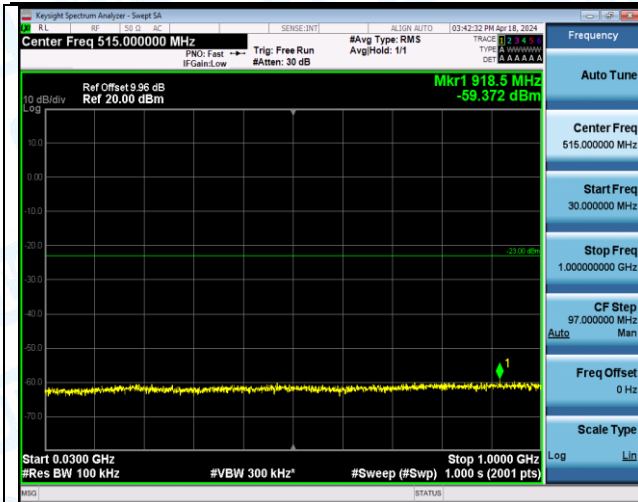

Band4_10MHz_QPSK_20350_50RB#0_30~1000_30~1000

Band4_10MHz_QPSK_20350_50RB#0_3000~20000_3000~20000