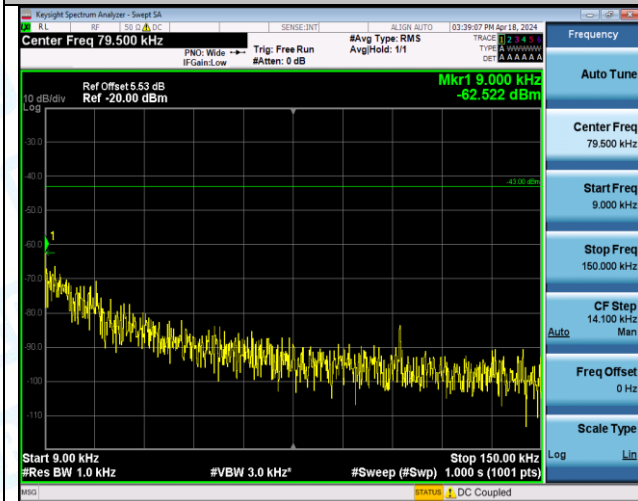

Band4_10MHz_16QAM_20350_1RB#0_30~1000_30~1000

Band4_10MHz_16QAM_20350_1RB#0_1000-3000_1000-3000

Band4_10MHz_16QAM_20350_1RB#0_3000-20000_3000-20000

Band4_10MHz_16QAM_20350_1RB#49_0.009-0.15_0.009-0.15

Band4_10MHz_16QAM_20350_1RB#49_0.15-30_0.15-30