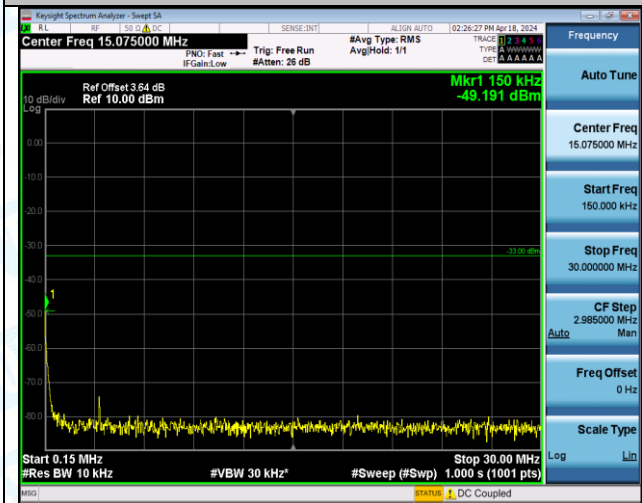

Band4_10MHz_16QAM_20175_1RB#0_0.15~30_0.15~30

Band4_10MHz_16QAM_20175_1RB#0_1000~3000_1000~3000