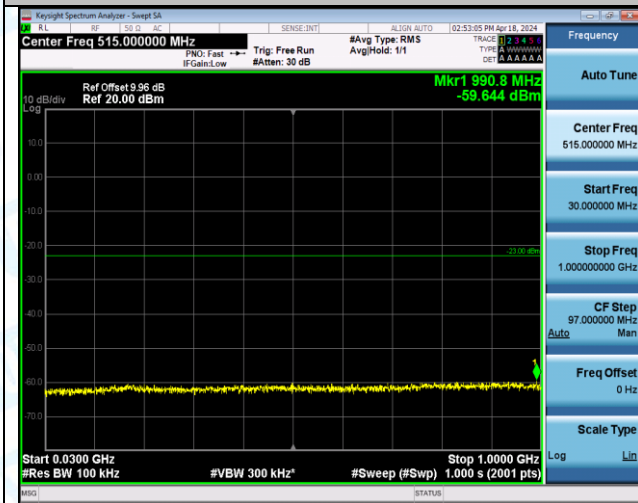

Band4_10MHz_16QAM_20175_1RB#49_30~1000_30~1000

Band4_10MHz_16QAM_20175_1RB#49_3000~20000_3000~20000