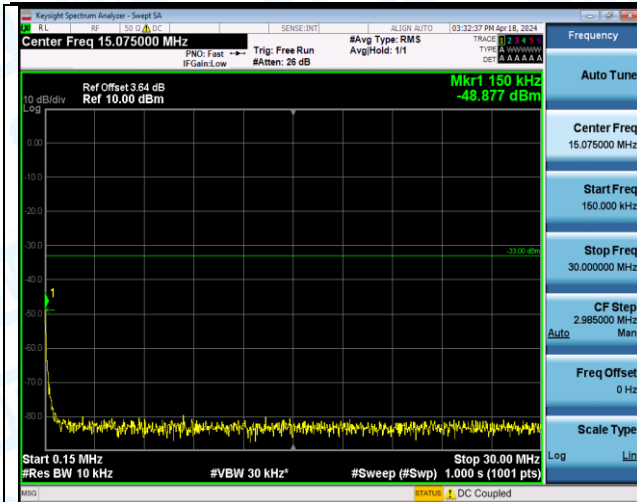

Band4_10MHz_QPSK_20350_1RB#49_0.15~30_0.15~30

Band4_10MHz_QPSK_20350_1RB#49_1000~3000_1000~3000