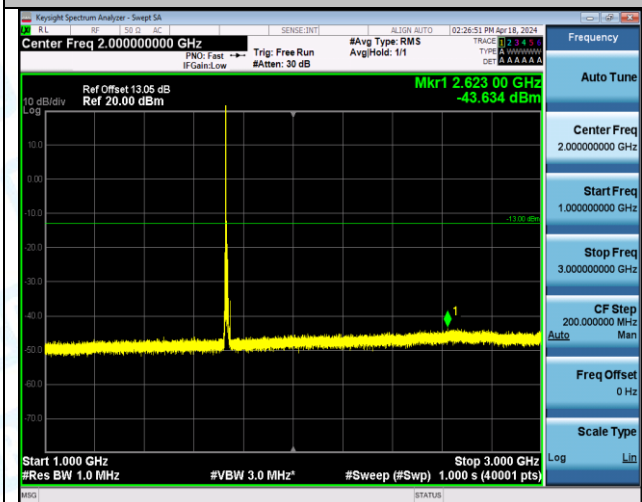

Band4_10MHz_16QAM_20175_1RB#0_1000~3000_1000~3000

Band4_10MHz_16QAM_20175_1RB#49_0.009~0.15_0.009~0.15