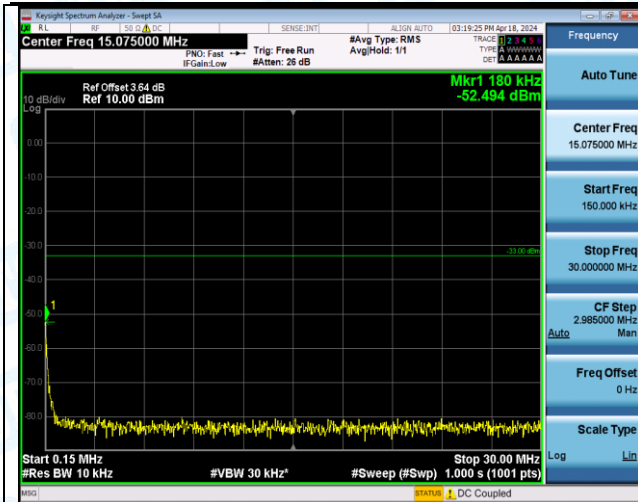

Band4_10MHz_16QAM_20350_1RB#0_0.15~30_0.15~30

Band4_10MHz_16QAM_20350_1RB#0_1000-3000_1000-3000