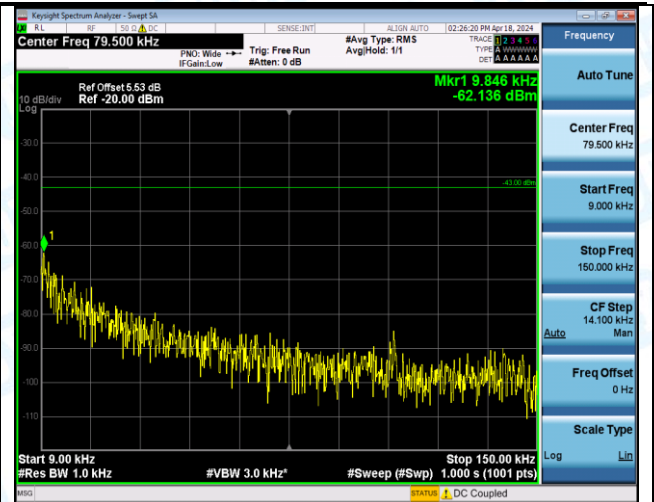

Band4_10MHz_16QAM_20000_1RB#49_30-1000_30-1000

Band4_10MHz_16QAM_20000_1RB#49_1000-3000_1000-3000

Band4_10MHz_16QAM_20000_1RB#49_3000-20000_3000-20000

Band4_10MHz_16QAM_20175_1RB#0_0.009-0.15_0.009-0.15

Band4_10MHz_16QAM_20175_1RB#0_0.15~30_0.15~30