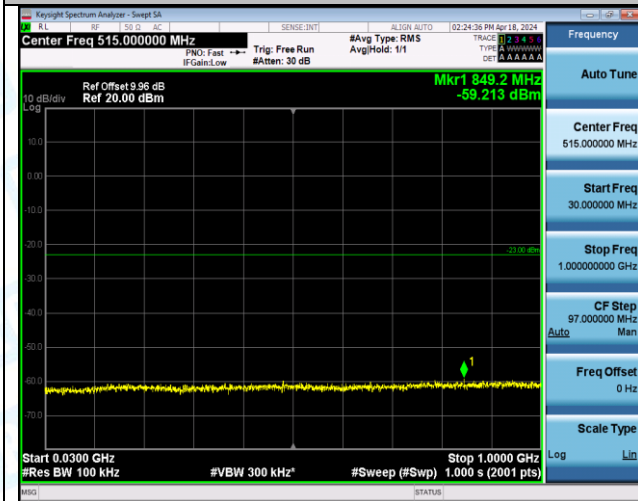

Band4_10MHz_16QAM_20000_1RB#49_30-1000_30-1000

Band4_10MHz_16QAM_20000_1RB#49_3000-20000_3000-20000