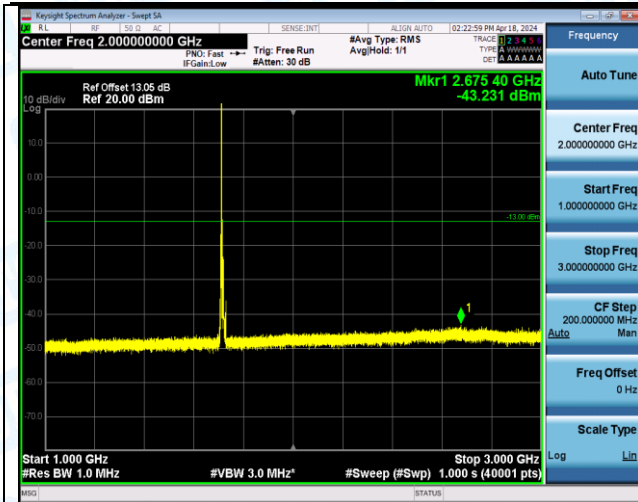

Band4_10MHz_16QAM_20000_1RB#0_1000~3000_1000~3000

Band4_10MHz_16QAM_20000_1RB#49_0.009-0.15_0.009-0.15