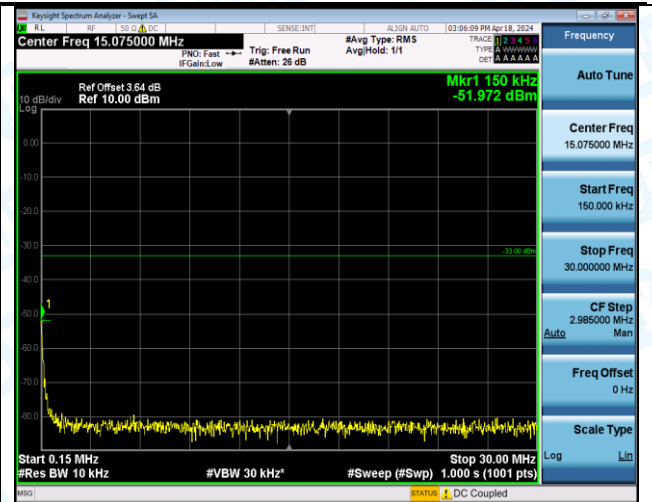

Band4_10MHz_QPSK_20350_1RB#0_30~1000_30~1000

Band4_10MHz_QPSK_20350_1RB#0_1000~3000_1000~3000

Band4_10MHz_QPSK_20350_1RB#0_3000~20000_3000~20000

Band4_10MHz_QPSK_20350_1RB#49_0.009~0.15_0.009~0.15

Band4_10MHz_QPSK_20350_1RB#49_0.15~30_0.15~30