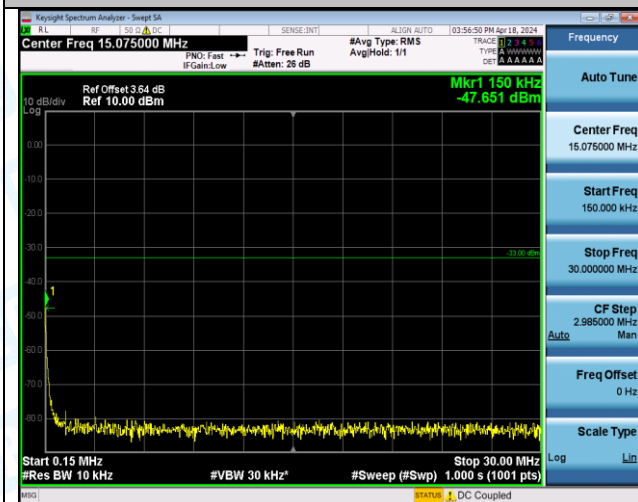

Band4_15MHz_QPSK_20025_1RB#0_0.15~30_0.15~30

Band4_15MHz_QPSK_20025_1RB#0_1000~3000_1000~3000