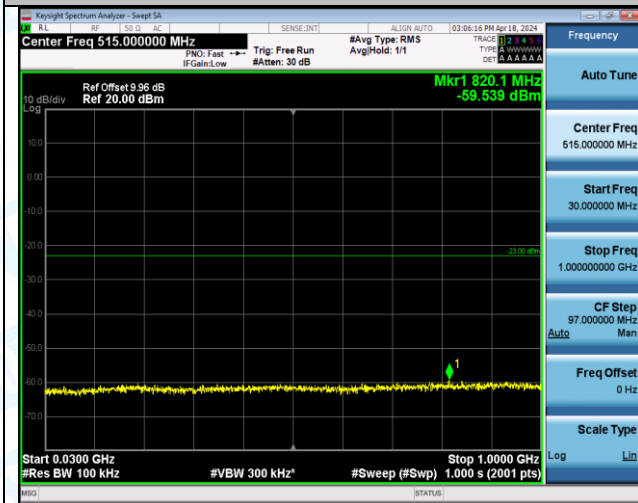

Band4_10MHz_QPSK_20350_1RB#0_30~1000_30~1000

Band4_10MHz_QPSK_20350_1RB#0_1000~3000_1000~3000

Band4_10MHz_QPSK_20350_1RB#0_3000~20000_3000~20000

Band4_10MHz_QPSK_20350_1RB#49_0.009~0.15_0.009~0.15

Band4_10MHz_QPSK_20350_1RB#49_0.15~30_0.15~30