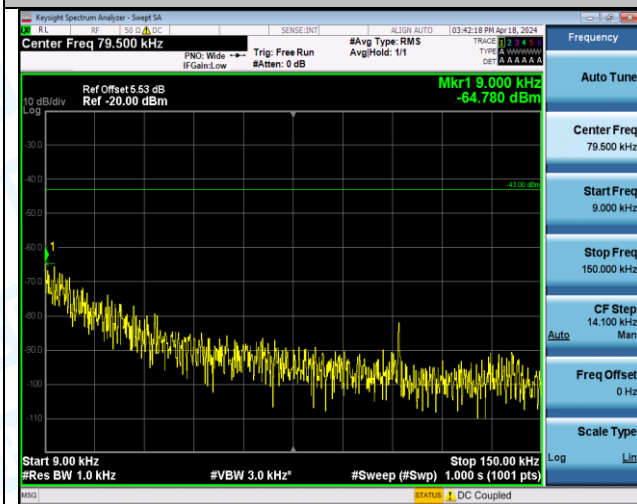

Band4_10MHz_QPSK_20350_1RB#49_30~1000_30~1000

Band4_10MHz_QPSK_20350_1RB#49_1000~3000_1000~3000

Band4_10MHz_QPSK_20350_1RB#49_3000~20000_3000~20000

Band4_10MHz_QPSK_20350_50RB#0_0.009~0.15_0.009~0.15

Band4_10MHz_QPSK_20350_50RB#0_0.15~30_0.15~30