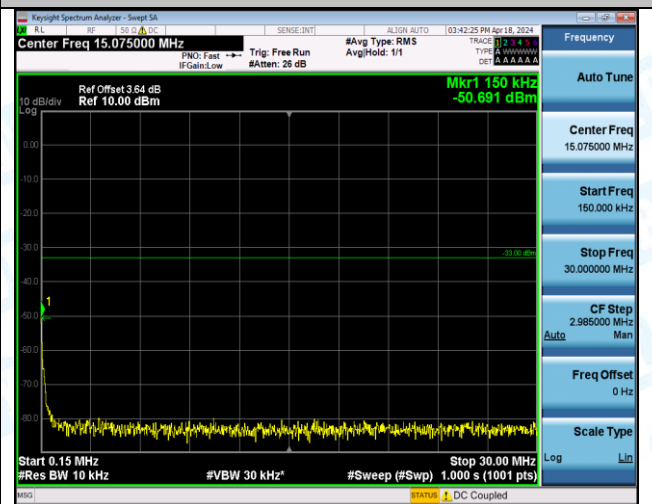

Band4_10MHz_QPSK_20350_50RB#0_0.15~30_0.15~30

Band4_10MHz_QPSK_20350_50RB#0_1000~3000_1000~3000