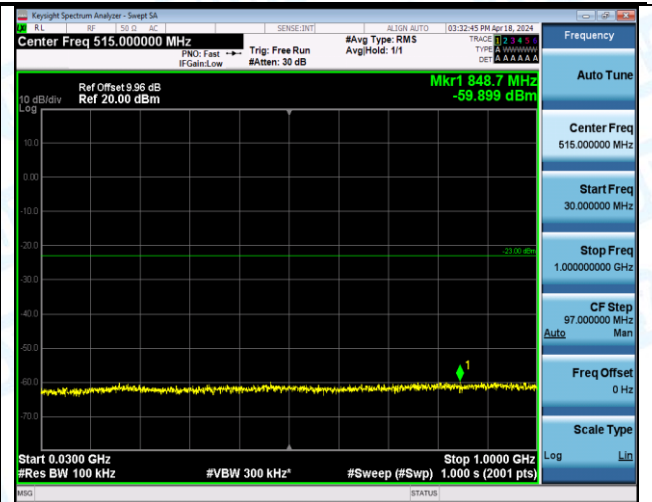

Band4_10MHz_QPSK_20350_1RB#49_30~1000_30~1000

Band4_10MHz_QPSK_20350_1RB#49_3000~20000_3000~20000