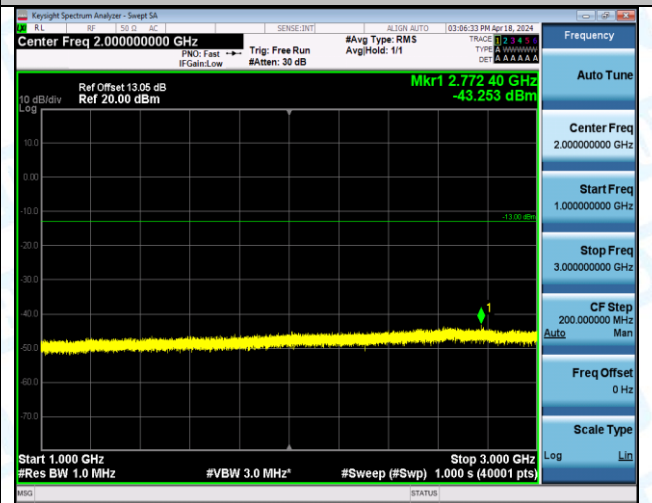

Band4_10MHz_QPSK_20350_1RB#0_30~1000_30~1000

Band4_10MHz_QPSK_20350_1RB#0_1000~3000_1000~3000

Band4_10MHz_QPSK_20350_1RB#0_3000~20000_3000~20000

Band4_10MHz_QPSK_20350_1RB#49_0.009~0.15_0.009~0.15

Band4_10MHz_QPSK_20350_1RB#49_0.15~30_0.15~30