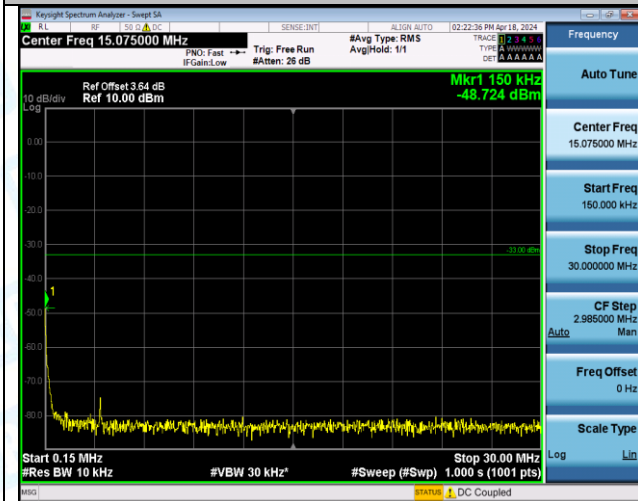

Band4_10MHz_16QAM_20000_1RB#0_0.15~30_0.15~30

Band4_10MHz_16QAM_20000_1RB#0_1000~3000_1000~3000