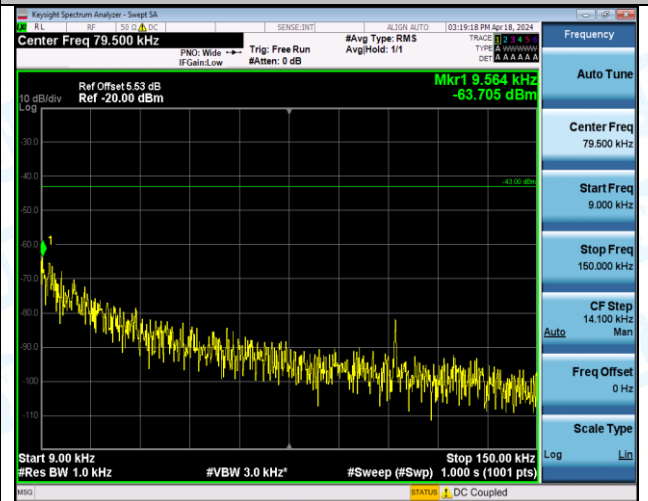

Band4_10MHz_16QAM_20175_1RB#49_30~1000_30~1000

Band4_10MHz_16QAM_20175_1RB#49_1000~3000_1000~3000

Band4_10MHz_16QAM_20175_1RB#49_3000~20000_3000~20000

Band4_10MHz_16QAM_20350_1RB#0_0.009~0.15_0.009~0.15

Band4_10MHz_16QAM_20350_1RB#0_0.15~30_0.15~30