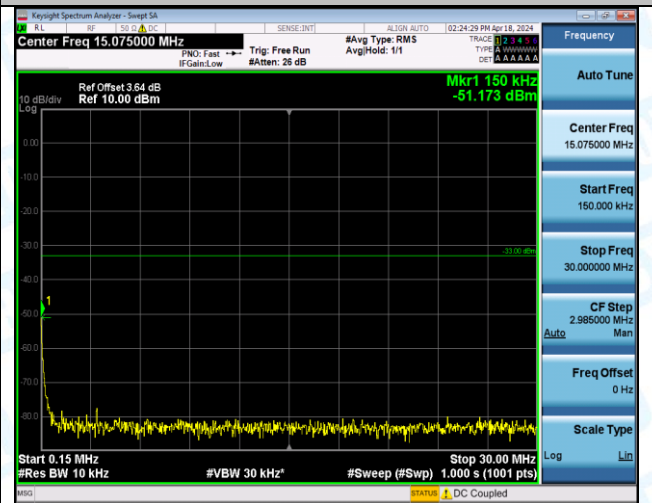

Band4_10MHz_16QAM_20000_1RB#49_0.15-30_0.15-30

Band4_10MHz_16QAM_20000_1RB#49_1000-3000_1000-3000