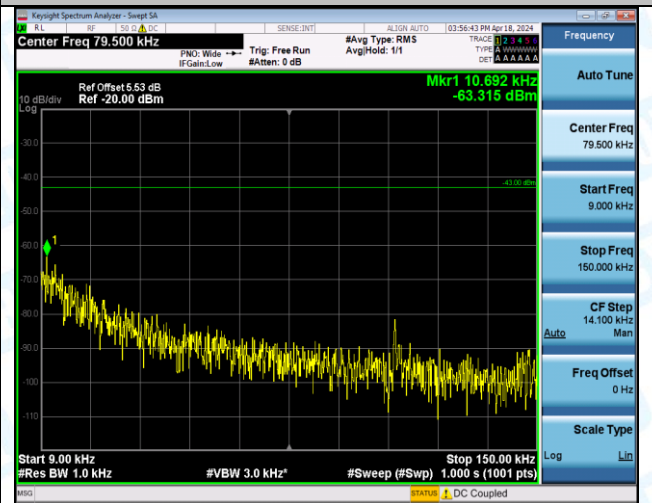

Band4_10MHz_16QAM_20350_1RB#49_30-1000_30-1000

Band4_10MHz_16QAM_20350_1RB#49_1000-3000_1000-3000

Band4_10MHz_16QAM_20350_1RB#49_3000~20000_3000~20000

Band4_15MHz_QPSK_20025_1RB#0_0.009~0.15_0.009~0.15

Band4_15MHz_QPSK_20025_1RB#0_0.15~30_0.15~30