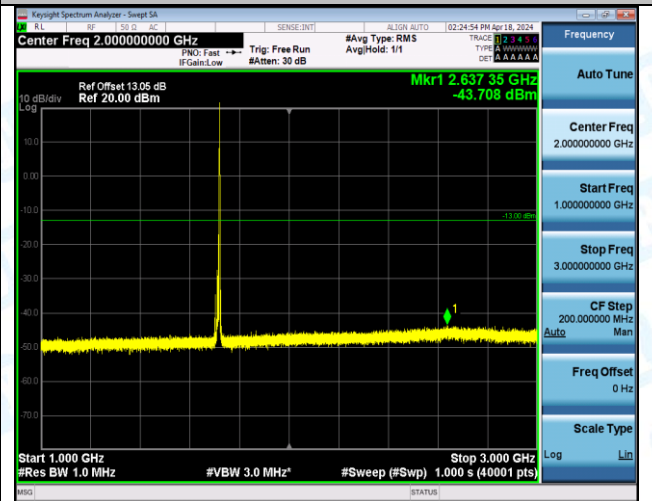

Band4_10MHz_16QAM_20000_1RB#49_1000-3000_1000-3000

Band4_10MHz_16QAM_20175_1RB#0_0.009-0.15_0.009-0.15